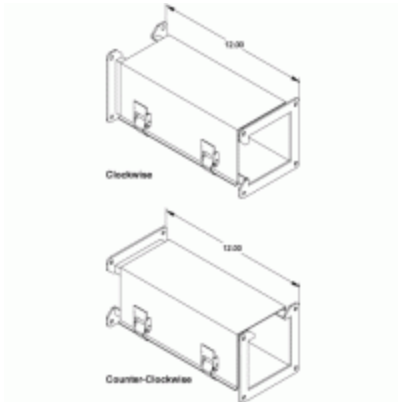

## 12" Transposition Sections Clockwise & Counter-Clockwise 1485 Z Series

- Used to rotate the open side of a wireway run by 90° and maintain the lay-in feature

Clockwise Part No.	Counter-Clockwise Part No.	Size
1485BZ12	1485BZC12	2.5 x 2.5
1485CZ12	1485CZC12	4 x 4
1485DZ12	1485DZC12	6 x 6
1485EZ12	1485EZC12	8 x 8

One flat sealing plate included

Tags: 12", transposition, 1485, clockwise, counter-clockwise, wireway

*Datos sujetos a cambios sin previo aviso.*

© 2026. Hammond Manufacturing Ltd. Todos los derechos reservados.