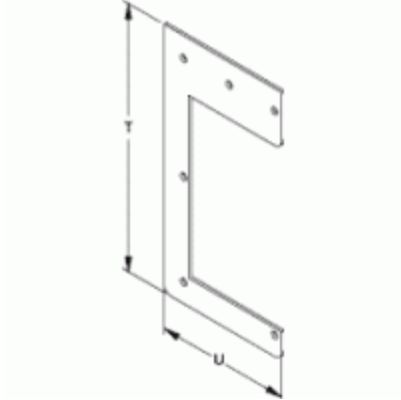

Drop Hanger *1487L1SS Serie*

Part No.	For use with	H	W
1487CL1SS	4 x 4	11.75	6.00
1487DL1SS	6 x 6	15.25	8.12
1487EL1SS	8 x 8	20.56	12.12

Tags: **overhead, drop hanger, ceiling, hanger, 1485SS,** *Datos sujetos a cambios sin previo aviso.*
wireway, stainless steel, support