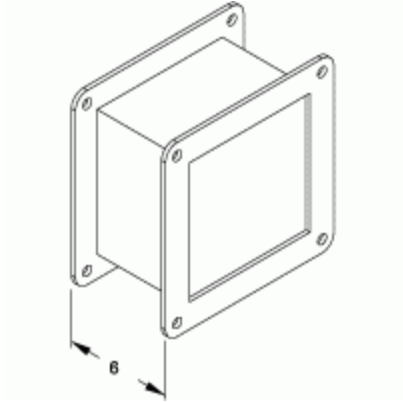

## Nipple 1487MSS Serie

6" Nipple Part No.	Size		
1487CM6SS	4.00	x	4.00
1487DM6SS	6.00	x	6.00
1487EM6SS	8.00	x	8.00

One flat sealing plate included

Tags: nipple, connector, wireway, 1487SS, stainless steel