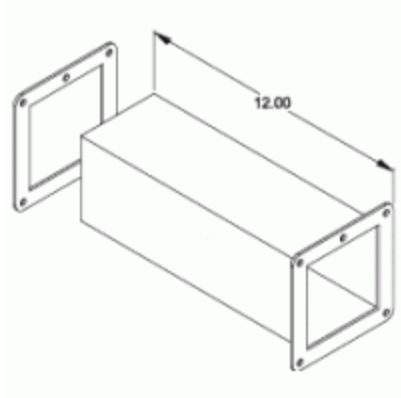

Cut-Off Fitting (Lay-In) 1487 W Series

- Body comes in two pieces. Cut-off one piece, shorten cover, and weld together.

Part No.	Size
1487BW	2.5 x 2.5
1487CW	4 x 4
1487DW	6 x 6
1487EW	8 x 8

Does not meet CSA or UL requirements

Tags: cut-off, fitting, lay-in, wireway, 1487

Datos sujetos a cambios sin previo aviso.