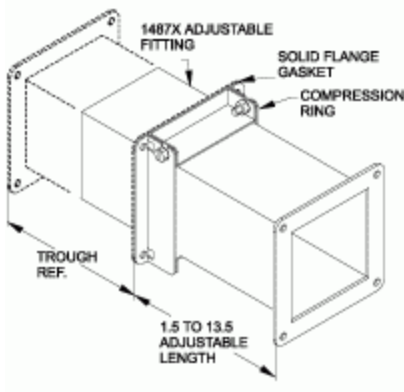

## Adjustable Fitting 1487X Serie

- Allows on site length adjustment of 1.5" to 13.5"

Part No.	Size
1487BX	2.5 x 2.5
1487CX	4 x 4
1487DX	6 x 6
1487EX	8 x 8

Does not meet CSA or UL requirements

Tags: adjustable fitting, telescoping, 1487, wireway