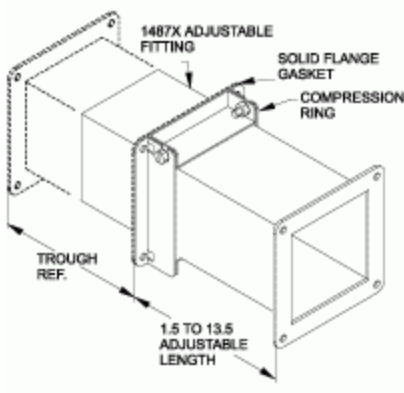

Adjustable Fitting *1487XSS Serie*

Part No.	Size
1487CXSS	4 x 4
1487DXSS	6 x 6
1487EXSS	8 x 8

Does not meet CSA or UL requirement

Tags: adjustable fitting, telescoping, 1487SS, wireway, *Datos sujetos a cambios sin previo aviso.*
stainless steel