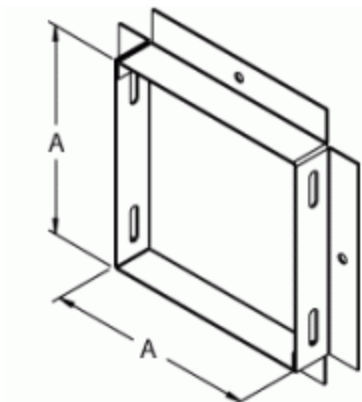

hammondmfg.com

Adapter (Box Connector) CWAD Serie

Painted Steel

Part No.	For use with
CWAD2	2.5 x 2.5
CWAD4	4 x 4
CWAD6	6 x 6
CWAD8	8 x 8
CWAD10	10 x 10
CWAD12	12 x 12

Unpainted Galvanized

Part No.	For use with
CWAD2G	2.5 x 2.5
CWAD4G	4 x 4
CWAD6G	6 x 6
CWAD8G	8 x 8
CWAD10G	10 x 10
CWAD12G	12 x 12

Tags: box connector, seal, CW, wireway

Datos sujetos a cambios sin previo aviso.