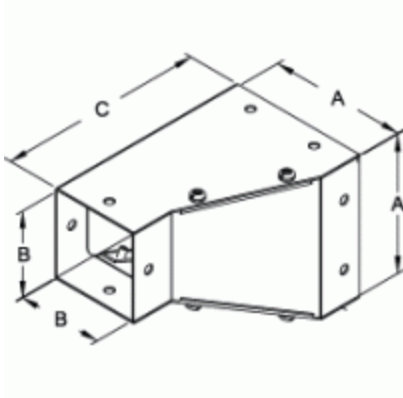

## Corner Reducer *CWCRD Serie*

Part No.	Size
CWCRD42	4x4 to 2.5x2.5
CWCRD64	6x6 to 4x4
CWCRD86	8x8 to 6x6

Tags: corner, reducer, CW, wireway

*Datos sujetos a cambios sin previo aviso.*

© 2026. Hammond Manufacturing Ltd. Todos los derechos reservados.