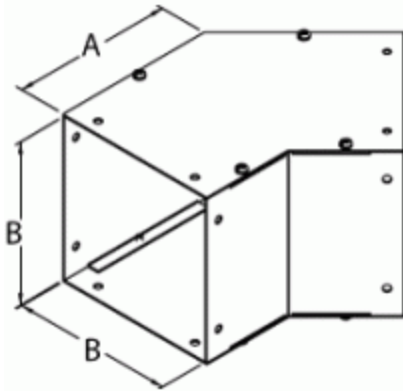

## 45 degree Elbow *CWEL45 Serie*

### Painted Steel

Part No.	Size
CWEL245	2.5 x 2.5
CWEL445	4 x 4
CWEL645	6 x 6
CWEL845	8 x 8
CWEL1045	10 x 10
CWEL1245	12 x 12

### Unpainted Galvanized

Part No.	Size
CWEL245G	2.5 x 2.5
CWEL445G	4 x 4
CWEL645G	6 x 6
CWEL845G	8 x 8
CWEL1045G	10 x 10
CWEL1245G	12 x 12

Tags: galvanized steel, 45 degree, elbow, wireway, CW *Datos sujetos a cambios sin previo aviso.*