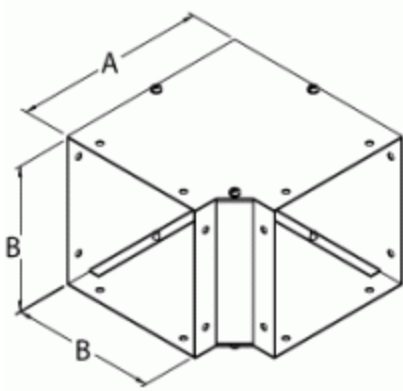

## 90 degree Elbow *CWEL90 Serie*

### Painted Steel

Part No.	Size
CWEL290	2.5 x 2.5
CWEL490	4 x 4
CWEL690	6 x 6
CWEL890	8 x 8
CWEL1090	10 x 10
CWEL1290	12 x 12

### Unpainted Galvanized

Part No.	Size
CWEL290G	2.5 x 2.5
CWEL490G	4 x 4
CWEL690G	6 x 6
CWEL890G	8 x 8
CWEL1090G	10 x 10
CWEL1290G	12 x 12

Tags: galvanized steel, 90 degree, elbow, wireway, CW *Datos sujetos a cambios sin previo aviso.*