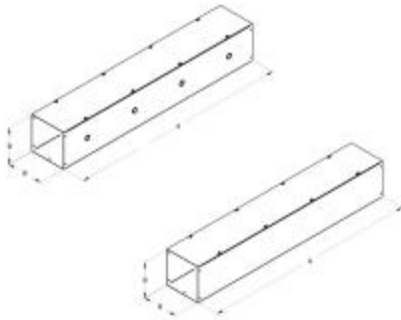

Type 1 Lay In Screw Cover Wireway CWSC Series

Painted Steel

| Length | Knock Outs | 2.5 x 2.5 | 4 x 4 | 6 x 6 | 8 x 8 | 10 x 10 | 12 x 12 |
|--------|------------|----------------|----------------|----------------|----------------|-----------------|-----------------|
| 12.00 | w/KO | CWSC212 | CWSC412 | CWSC612 | CWSC812 | - | CWSC1212 |
| 18.00 | w/KO | - | - | - | - | - | - |
| 24.00 | w/KO | CWSC224 | CWSC424 | CWSC624 | CWSC824 | - | CWSC1224 |
| 36.00 | w/KO | CWSC236 | CWSC436 | CWSC636 | CWSC836 | - | CWSC1236 |
| 48.00 | w/KO | CWSC248 | CWSC448 | CWSC648 | CWSC848 | - | CWSC1248 |
| 60.00 | w/KO | CWSC260 | CWSC460 | CWSC660 | CWSC860 | - | CWSC1260 |
| 72.00 | w/KO | - | CWSC472 | CWSC672 | - | - | - |
| 96.00 | w/KO | - | - | - | - | - | - |
| 120.00 | w/KO | CWSC2120 | CWSC4120 | CWSC6120 | CWSC8120 | - | - |
| 12.00 | No KO | CWSC212N K | CWSC412N K | CWSC612N K | CWSC812N K | CWSC1012 NK | CWSC1212 NK |
| 18.00 | No KO | - | CWSC418N K | CWSC618N K | CWSC818N K | - | - |
| 24.00 | No KO | CWSC224N K | CWSC424N K | CWSC624N K | CWSC824N K | CWSC1024 NK | CWSC1224 NK |
| 36.00 | No KO | CWSC236N K | CWSC436N K | CWSC636N K | CWSC836N K | CWSC1036 NK | CWSC1236 NK |
| 48.00 | No KO | CWSC248N K | CWSC448N K | CWSC648N K | CWSC848N K | CWSC1048 NK | CWSC1248 NK |
| 60.00 | No KO | CWSC260N K | CWSC460N K | CWSC660N K | CWSC860N K | CWSC1060 NK | CWSC1260 NK |
| 72.00 | No KO | - | CWSC472N K | CWSC672N K | CWSC872N K | CWSC1072 NK | CWSC1272 NK |
| 96.00 | No KO | - | - | - | - | CWSC1096 NK | CWSC1296 NK |
| 120.00 | No KO | CWSC2120 NK | CWSC4120 NK | CWSC6120 NK | CWSC8120 NK | CWSC1012 0NK | CWSC1212 0NK |