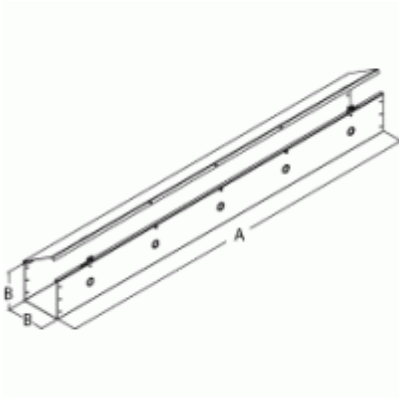

## Type 1 Lay In Hinge Cover Wireway *CWST Serie*

**SPECIAL NOTE:** The CWST Series of wireway lengths no longer include a joiner kit - please order separately as needed.

### Painted Steel

A=12"	A=24"	A=36"	A=48"	A=60"	A=72"	A=96"	A=120"	Size
CWST212	CWST224	CWST236	CWST248	CWST260	CWST272	CWST296	CWST2120	2.5 x 2.5
CWST412	CWST424	CWST436	CWST448	CWST460	CWST472	CWST496	CWST4120	4 x 4
CWST612	CWST624	CWST636	CWST648	CWST660	CWST672	CWST696	CWST6120	6 x 6
CWST812	CWST824	CWST836	CWST848	CWST860	CWST872	CWST896	CWST8120	8 x 8