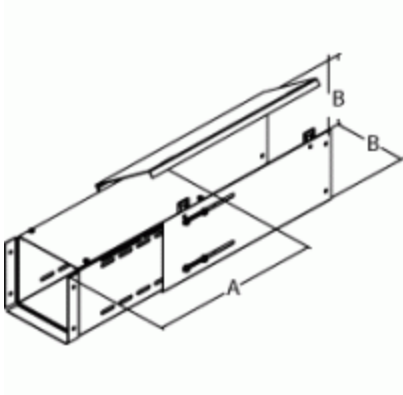

Telescope Fitting *CWTL Serie*

Painted Steel

Part No.	For use with
CWTL2	2.5 x 2.5
CWTL4	4 x 4
CWTL6	6 x 6
CWTL8	8 x 8
CWTL10	10 x 10
CWTL12	12 x 12

Unpainted Galvanized

Part No.	For use with
CWTL2G	2.5 x 2.5
CWTL4G	4 x 4
CWTL6G	6 x 6
CWTL8G	8 x 8
CWTL10G	10 x 10
CWTL12G	12 x 12

Tags: CW, telescoping, adjustable, wireway

Datos sujetos a cambios sin previo aviso.