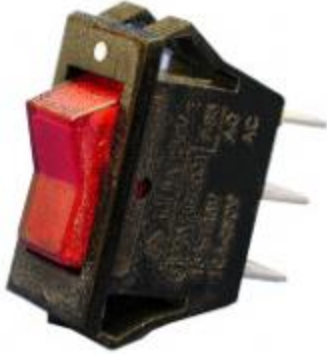

Replacement Power Switch *1584S Serie*

Features

- Plastic construction
- 0.25 x 0.032 inch tabs

Part No.	Description	Amps	VAC
1584S3	Illuminated Rocker Switch	15	125
1584S10	Illuminated Rocker Switch	10	250
1584S20	Rocker Switch	20	125