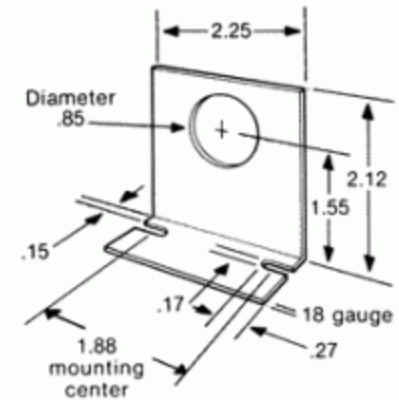

Mounting Bracket *MTG70330-BULK Serie*

- A steel mounting bracket is included with each unit.
- When purchasing additional brackets for Class-2 Transformers.

Part No.

MTG70330-
BULK

Tags: class 2, indoor, energy limiting, mounting bracket, *Datos sujetos a cambios sin previo aviso.*