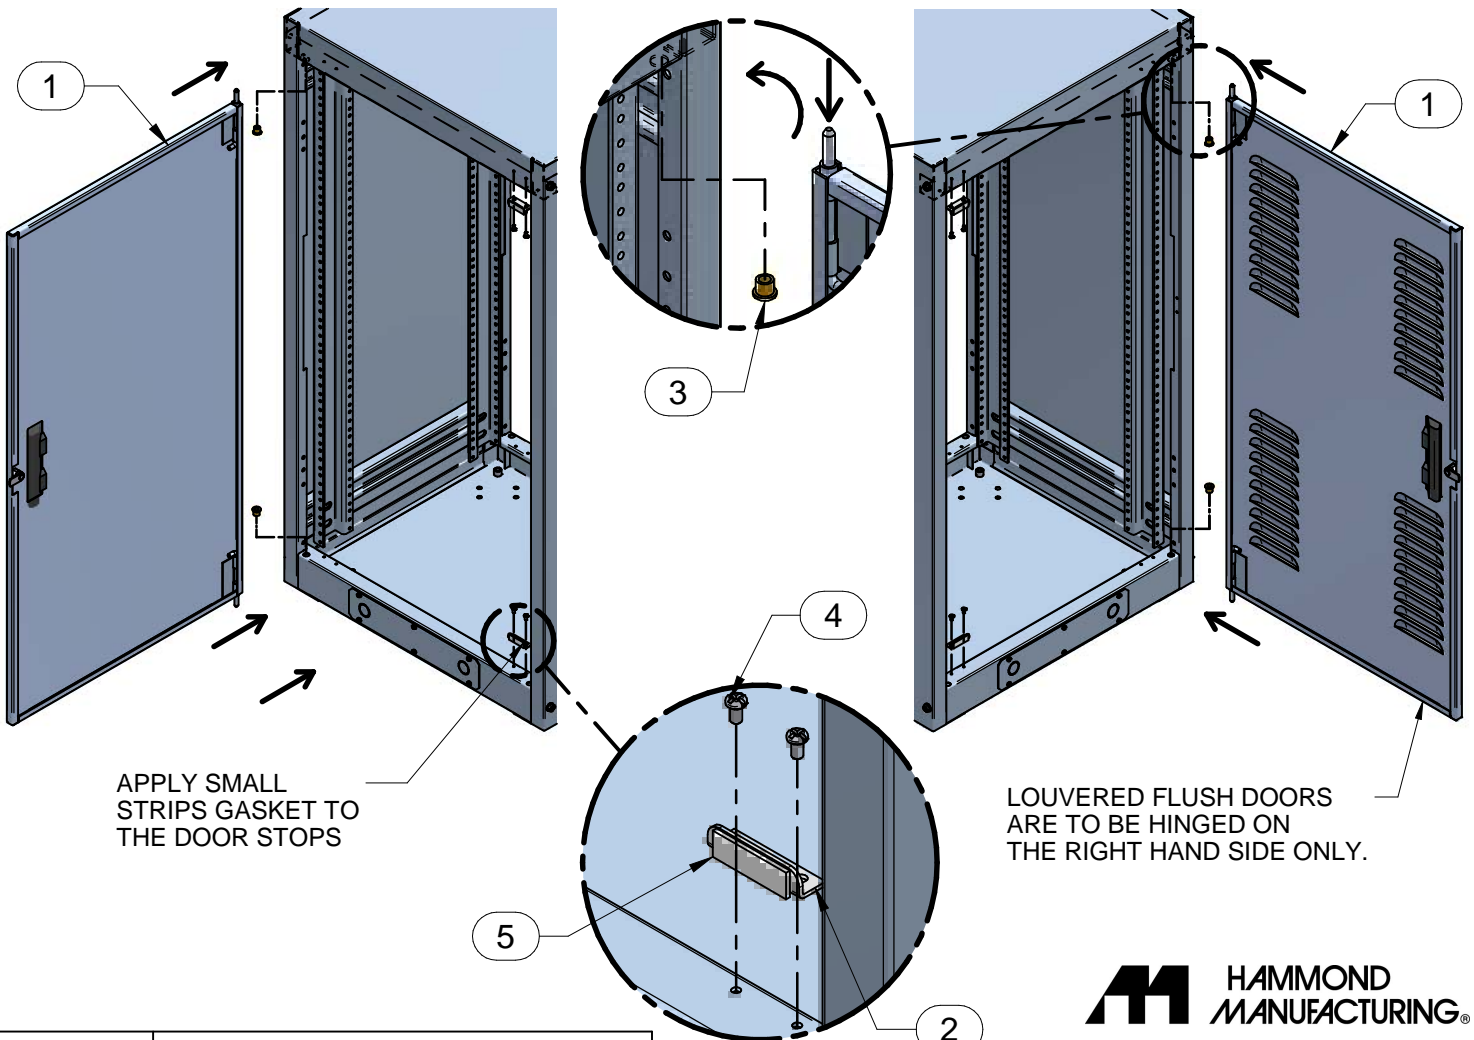

PARTS LIST

LISTE DES PIÈCES

ITEM 1
FLUSH DOOR
QTY 1

ITEM 2
DOOR STOP
QTY 2

ITEM 3
BRASS BUSHING
QTY 2

ITEM 4
SELF TAPPING SCREWS
QTY 4

ITEM 5
GASKET STRIPS
QTY 2

APPLY SMALL STRIPS GASKET TO THE DOOR STOPS

LOUVERED FLUSH DOORS ARE TO BE HINGED ON THE RIGHT HAND SIDE ONLY.

#2 Phillips Screw Driver

Hammer

visit our website:
visitez notre site Web:

www.hammondmfg.com