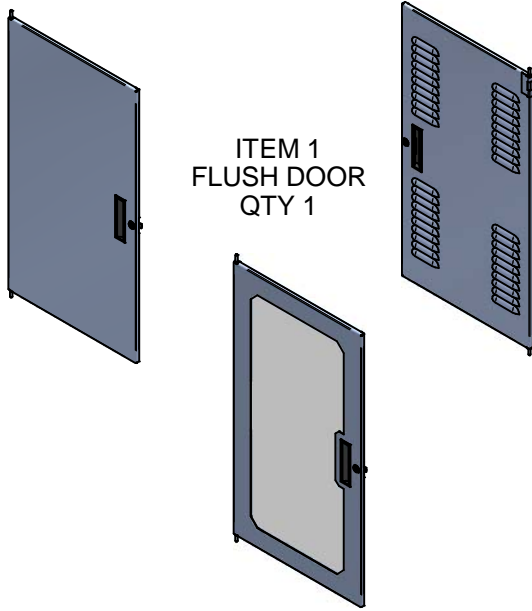

PARTS LIST

LISTE DES PIÈCES

ITEM 1
FLUSH DOOR
QTY 1

ITEM 2
DOOR STOP
QTY 2

ITEM 3
BRASS BUSHING
QTY 2

ITEM 4
SELF TAPPING SCREWS
QTY 4

ITEM 5
GASKET STRIPS
QTY 2

APPLY SMALL STRIPS GASKET TO THE DOOR STOPS

LOUVERED FLUSH DOORS ARE TO BE HINGED ON THE RIGHT HAND SIDE ONLY.

#2 Phillips Screw Driver

Hammer

visit our website:
visitez notre site Web:

www.hammondmfg.com