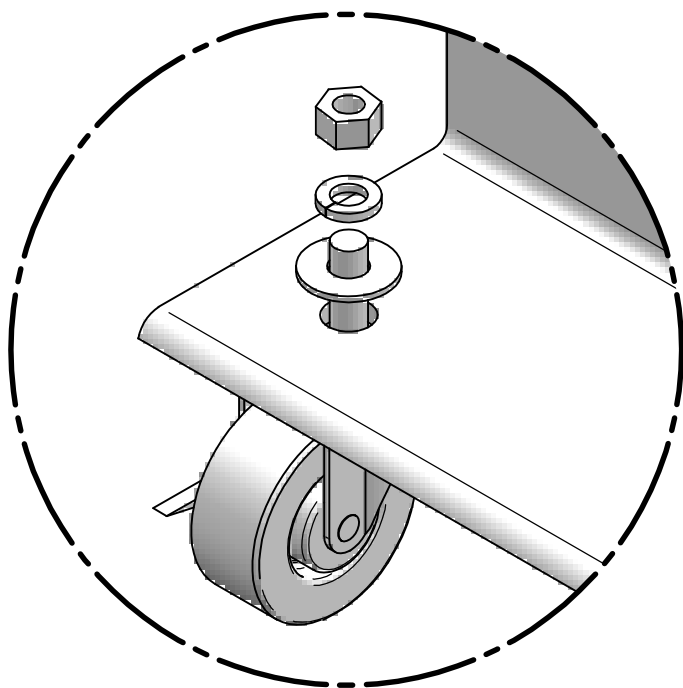

FOR USE ON DNRR\_HD & RRAL SERIES  
RELAY RACKS.

DETAIL A

TOOL BOX

Socket  
Set