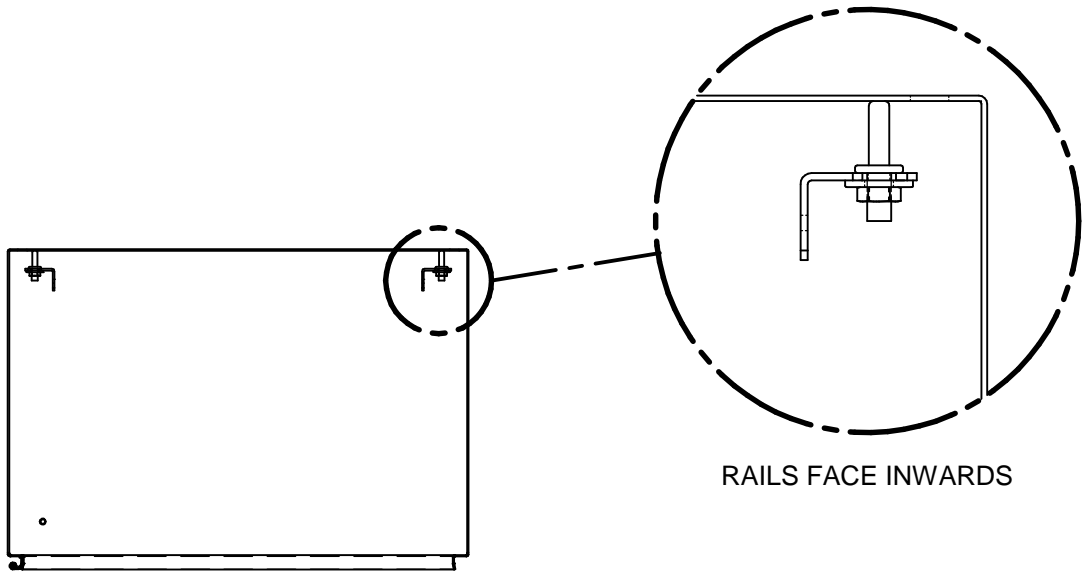

PARTS LIST

LISTE DES PIÉCES

ITEM 1
MOUNTING RAILS
2X

ITEM 2
5/16-18 JAM NUT
4X

ITEM 3
5/16 FLAT WASHER
4X

MOUNTING INSTRUCTIONS

(ECLIPSE 242420 SHOWN)

1

TOOL BOX

BOÎTE À OUTILS

1/2" Socket
Driver

visit our website: www.hammondmfg.com
visitez notre site Web:

2

ERP MOUNTED INSIDE ECLIPSE
(SHOWN WITH HLP6UR RAILS)