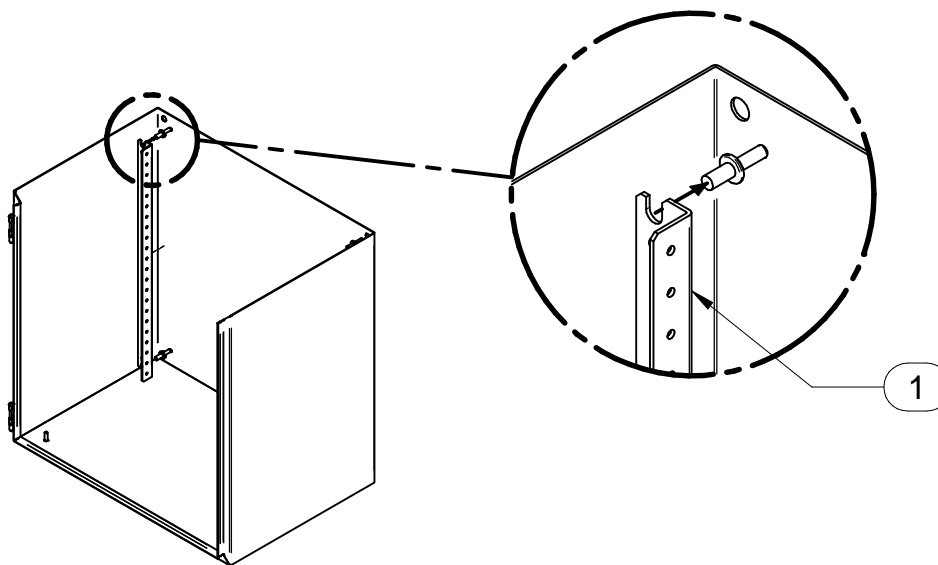

PARTS LIST

LISTE DES PIÉCES

ITEM 1
MOUNTING RAILS
2X

ITEM 2
5/16-18 JAM NUT
4X

ITEM 3
5/16 FLAT WASHER
4X

MOUNTING INSTRUCTIONS

(ECLIPSE 242420 SHOWN)

1

TOOL BOX

BOÎTE À OUTILS

1/2" Socket
Driver

visit our website: www.hammondmfg.com
visitez notre site Web:

2

ERP MOUNTED INSIDE ECLIPSE
(SHOWN WITH HLP6UR RAILS)