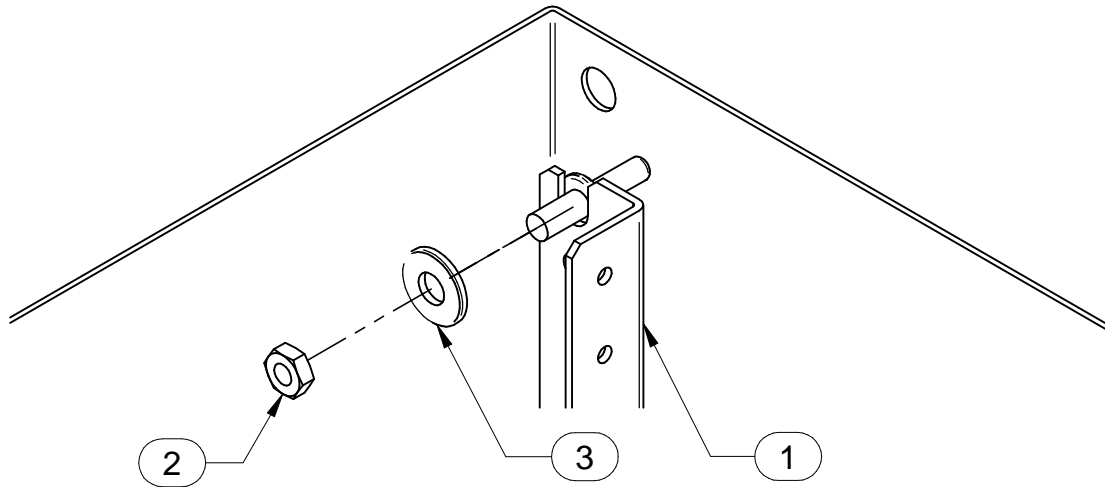

PARTS LIST

LISTE DES PIÉCES

ITEM 1
MOUNTING RAILS
2X

ITEM 2
5/16-18 JAM NUT
4X

ITEM 3
5/16 FLAT WASHER
4X

MOUNTING INSTRUCTIONS

(ECLIPSE 242420 SHOWN)

1

TOOL BOX

BOÎTE À OUTILS

1/2" Socket
Driver

visit our website: www.hammondmfg.com
visitez notre site Web:

2

ERP MOUNTED INSIDE ECLIPSE
(SHOWN WITH HLP6UR RAILS)