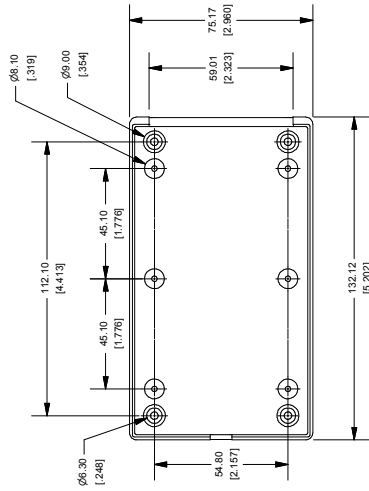

# 1210BK ENCLOSURE

# 1210GY ENCLOSURE

SECTION A-A  
SCALE 1 / 2

SIDE VIEW OF ENCLOSURE

EXAMPLE PC BOARD

# 1210 END PANEL 5052-H32 ALUMINUM

- MILL FINISH WITH  
GRAIN ALONG LENGTH  
- PSA COATING, 1 SIDE