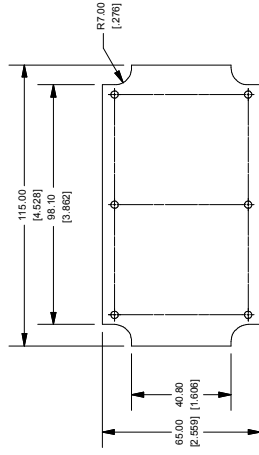

# 1210BK ENCLOSURE

# 1210GY ENCLOSURE

SECTION A-A  
SCALE 1 / 2

SIDE VIEW OF ENCLOSURE

EXAMPLE PC BOARD

# 1210 END PANEL 5052-H32 ALUMINUM

- MILL FINISH WITH  
GRAIN ALONG LENGTH  
- PSA COATING, 1 SIDE