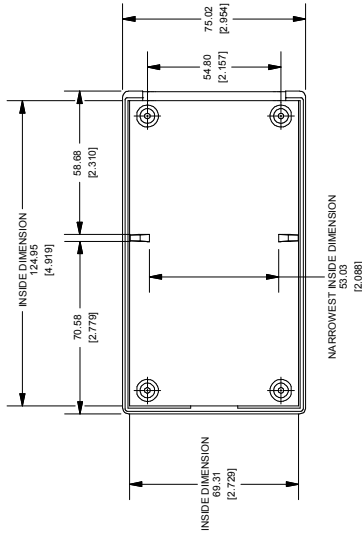

# 1210BK ENCLOSURE

# 1210GY ENCLOSURE

SECTION A-A  
SCALE 1 / 2

SIDE VIEW OF ENCLOSURE

EXAMPLE PC BOARD

# 1210 END PANEL 5052-H32 ALUMINUM

- MILL FINISH WITH  
GRAIN ALONG LENGTH  
- PSA COATING, 1 SIDE