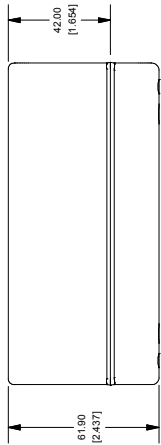

# 1210BK ENCLOSURE

# 1210GY ENCLOSURE

SECTION A-A  
SCALE 1 / 2

SIDE VIEW OF ENCLOSURE

EXAMPLE PC BOARD

# 1210 END PANEL 5052-H32 ALUMINUM

- MILL FINISH WITH  
GRAIN ALONG LENGTH  
- PSA COATING, 1 SIDE