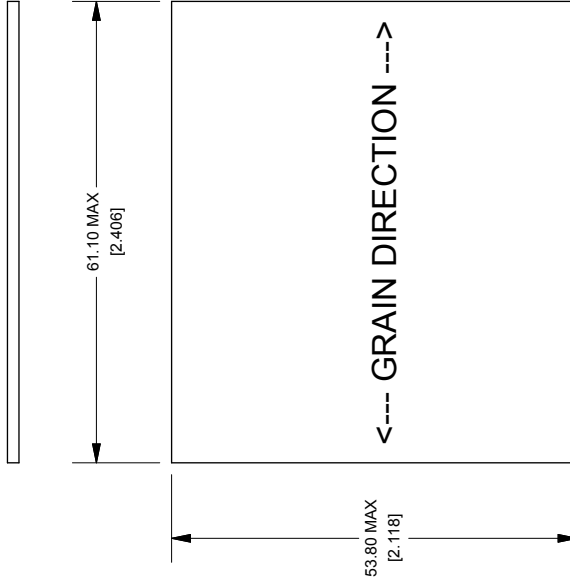

# 1210GY ENCLOSURE

SECTION A-A  
SCALE 1 / 2

SIDE VIEW OF ENCLOSURE

EXAMPLE PC BOARD

# 1210 END PANEL 5052-H32 ALUMINUM

- MILL FINISH WITH  
GRAIN ALONG LENGTH  
- PSA COATING, 1 SIDE