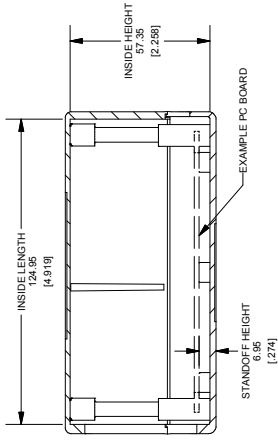

# 1210GY ENCLOSURE

SECTION A-A  
SCALE 1 / 2

SIDE VIEW OF ENCLOSURE

EXAMPLE PC BOARD

# 1210 END PANEL 5052-H32 ALUMINUM

- MILL FINISH WITH  
GRAIN ALONG LENGTH  
- PSA COATING, 1 SIDE