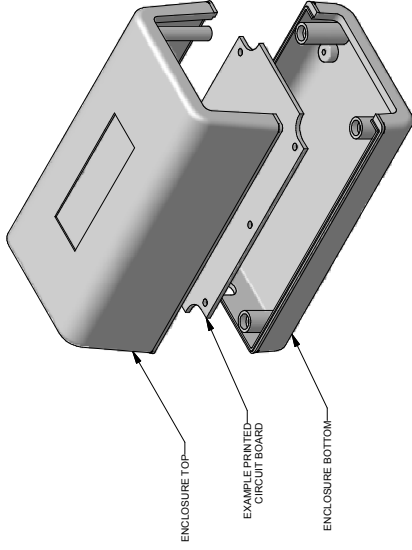

# 1210BK ENCLOSURE

# 1210GY ENCLOSURE

SECTION A-A  
SCALE 1 / 2

SIDE VIEW OF ENCLOSURE

EXAMPLE PC BOARD

# 1210 END PANEL 5052-H32 ALUMINUM

- MILL FINISH WITH  
GRAIN ALONG LENGTH  
- PSA COATING, 1 SIDE