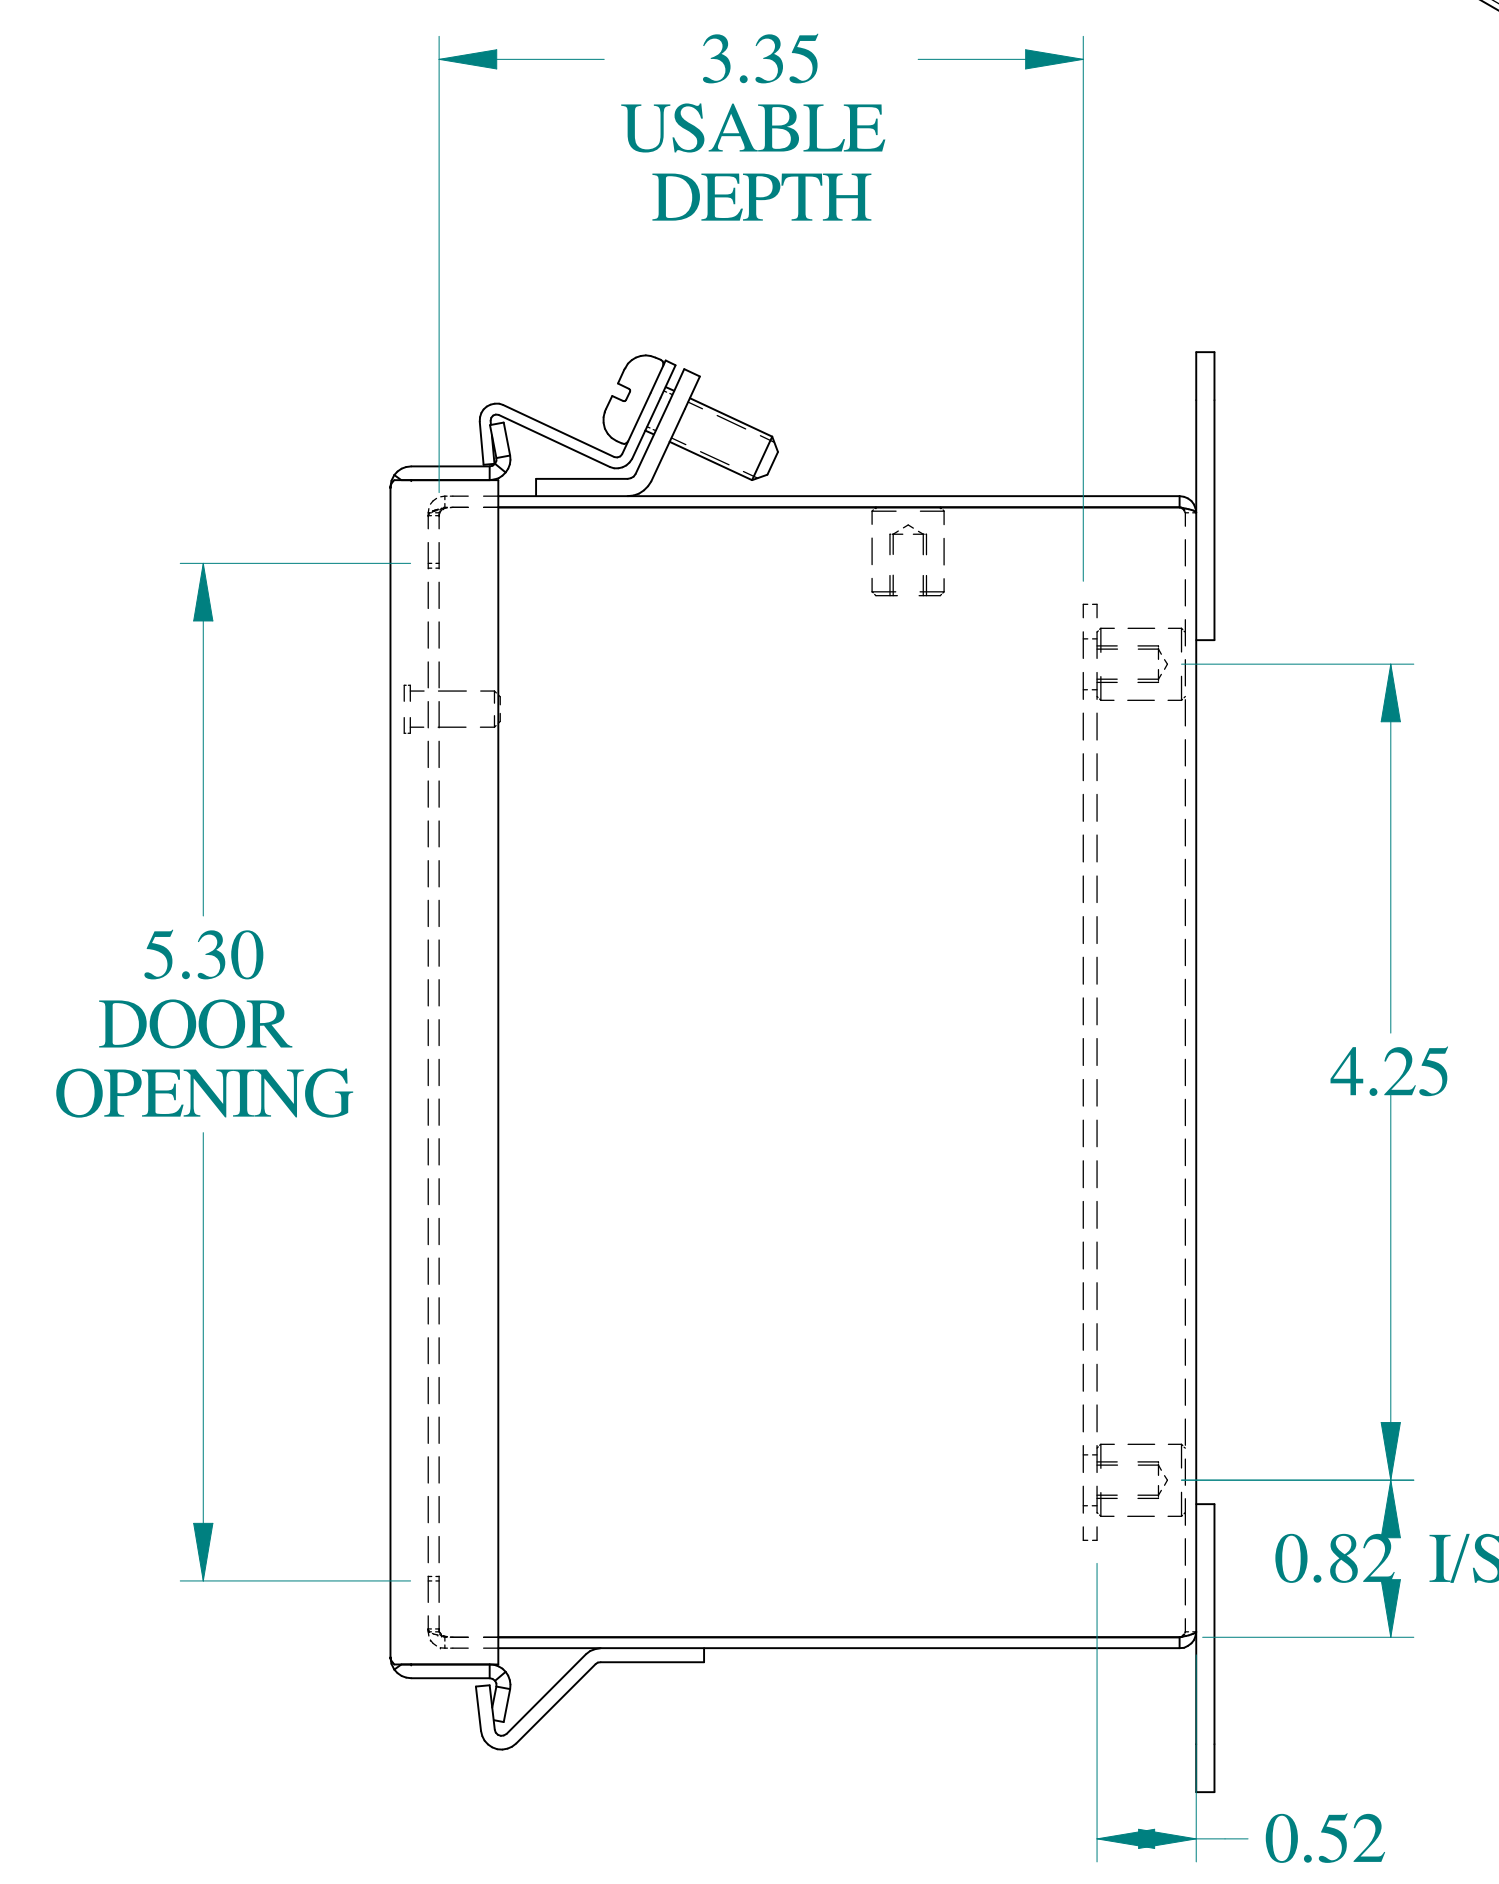

TOP VIEW

ISOMETRIC VIEWS

SIDE VIEW

FRONT VIEW

SIDE VIEW

BACK VIEW

BOTTOM VIEW

Data subject to change without notice.

Part # : 1414E

Date : Mar. 24, 2019

Link: www.hammg.com/1414E