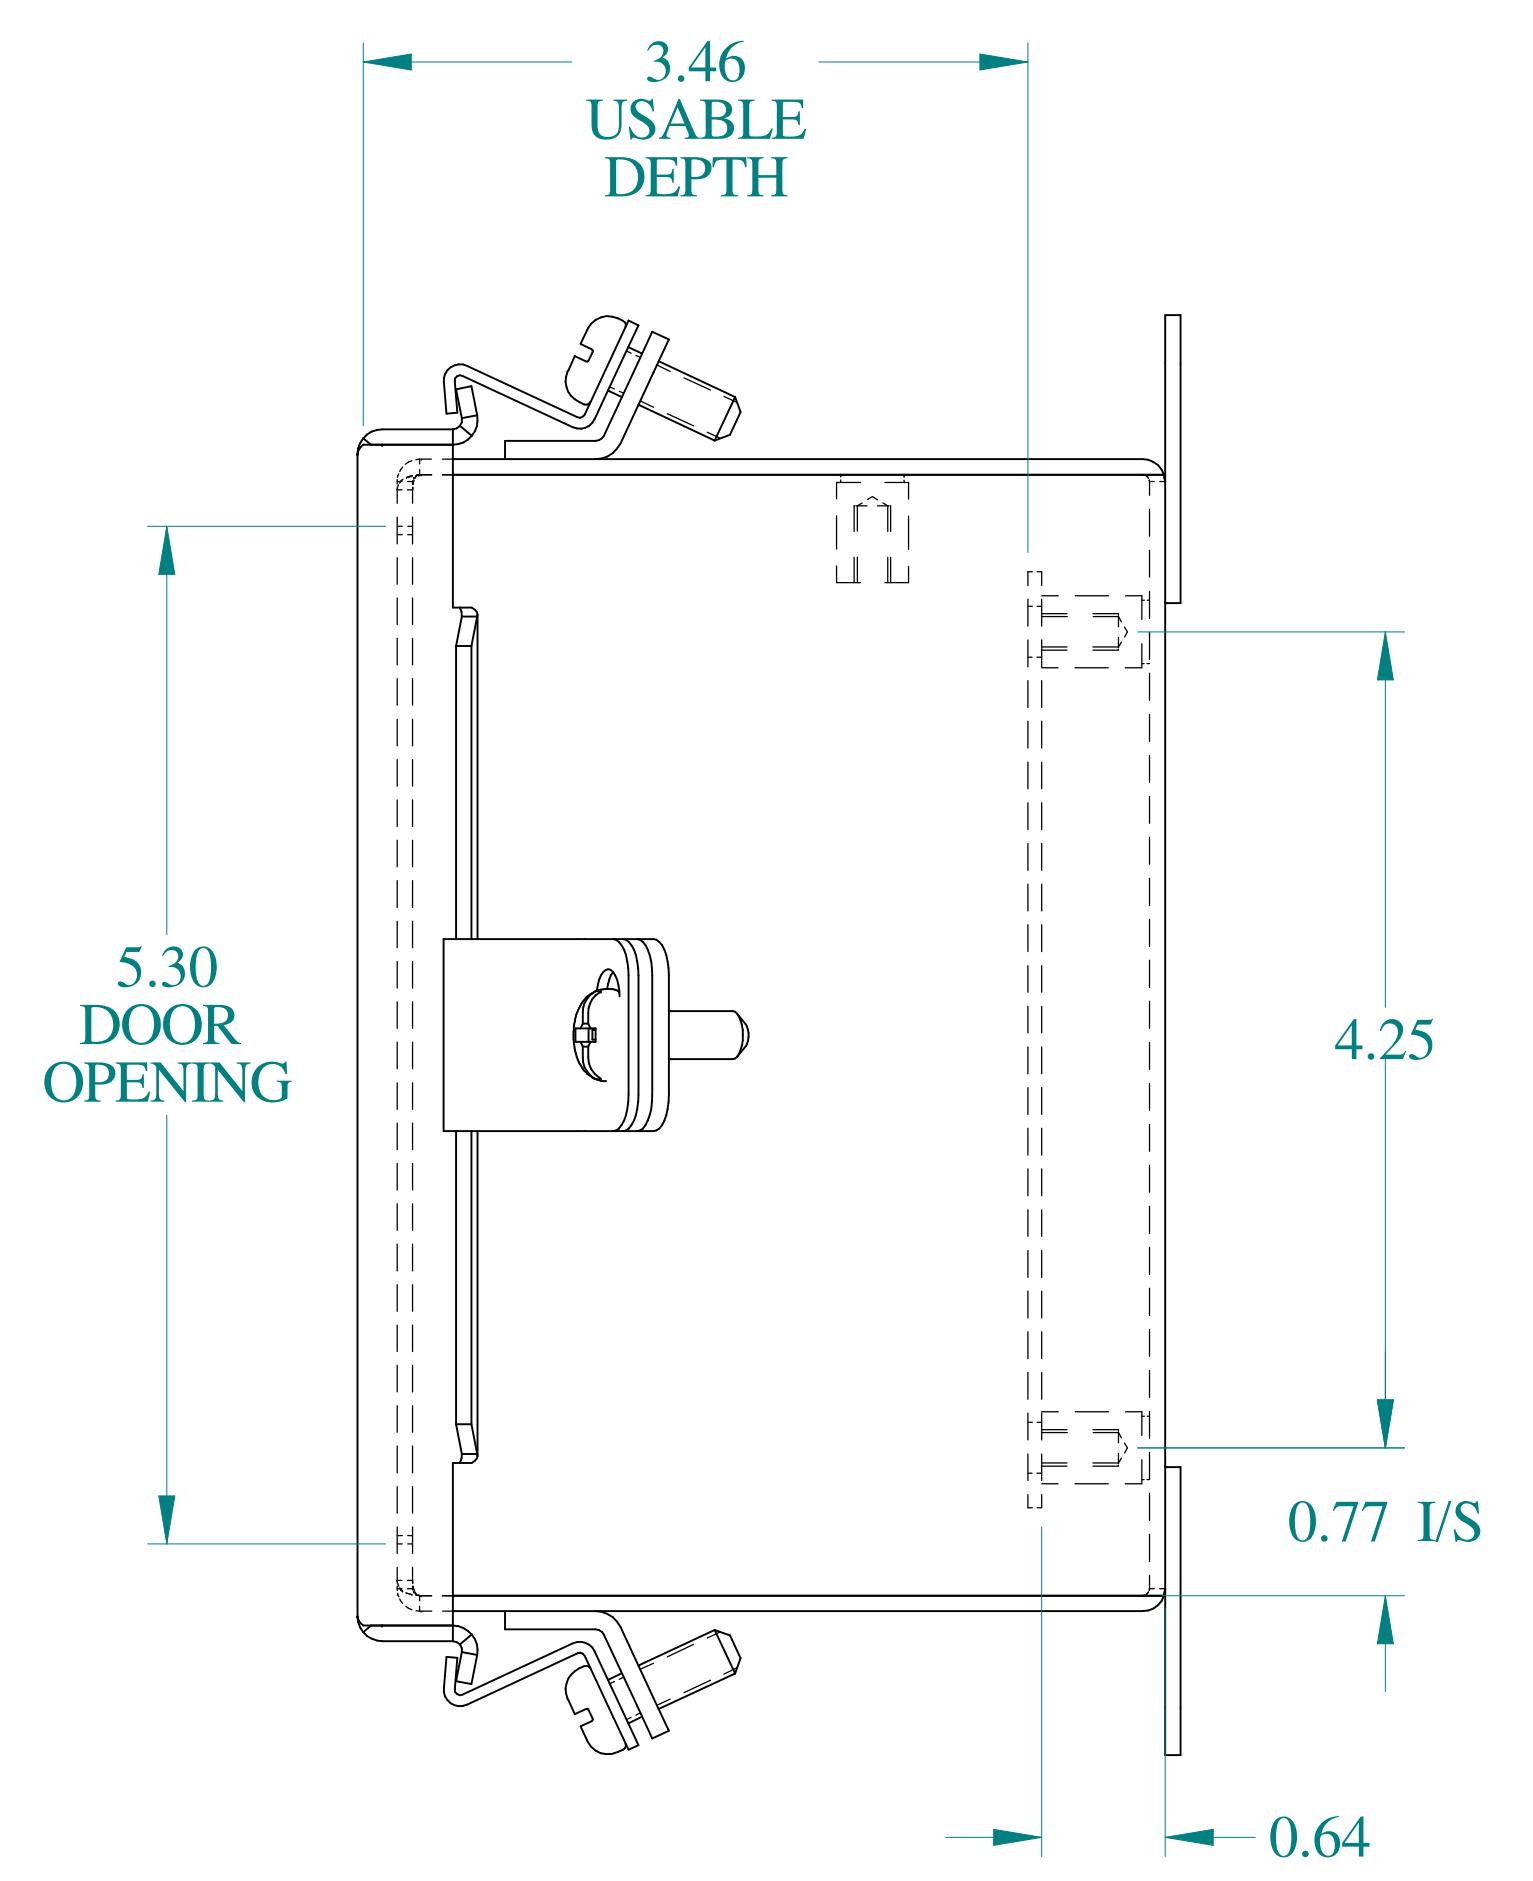

TOP VIEW

ISOMETRIC VIEWS

SIDE VIEW

FRONT VIEW

SIDE VIEW

BACK VIEW

BOTTOM VIEW

**HAMMOND
MANUFACTURING®**

www.hammondmfg.com

Data subject to change without notice.

Part #: 1414N4ALE Date: Mar. 25, 2019
 Link: www.hamdmfg.com/1414N4ALE