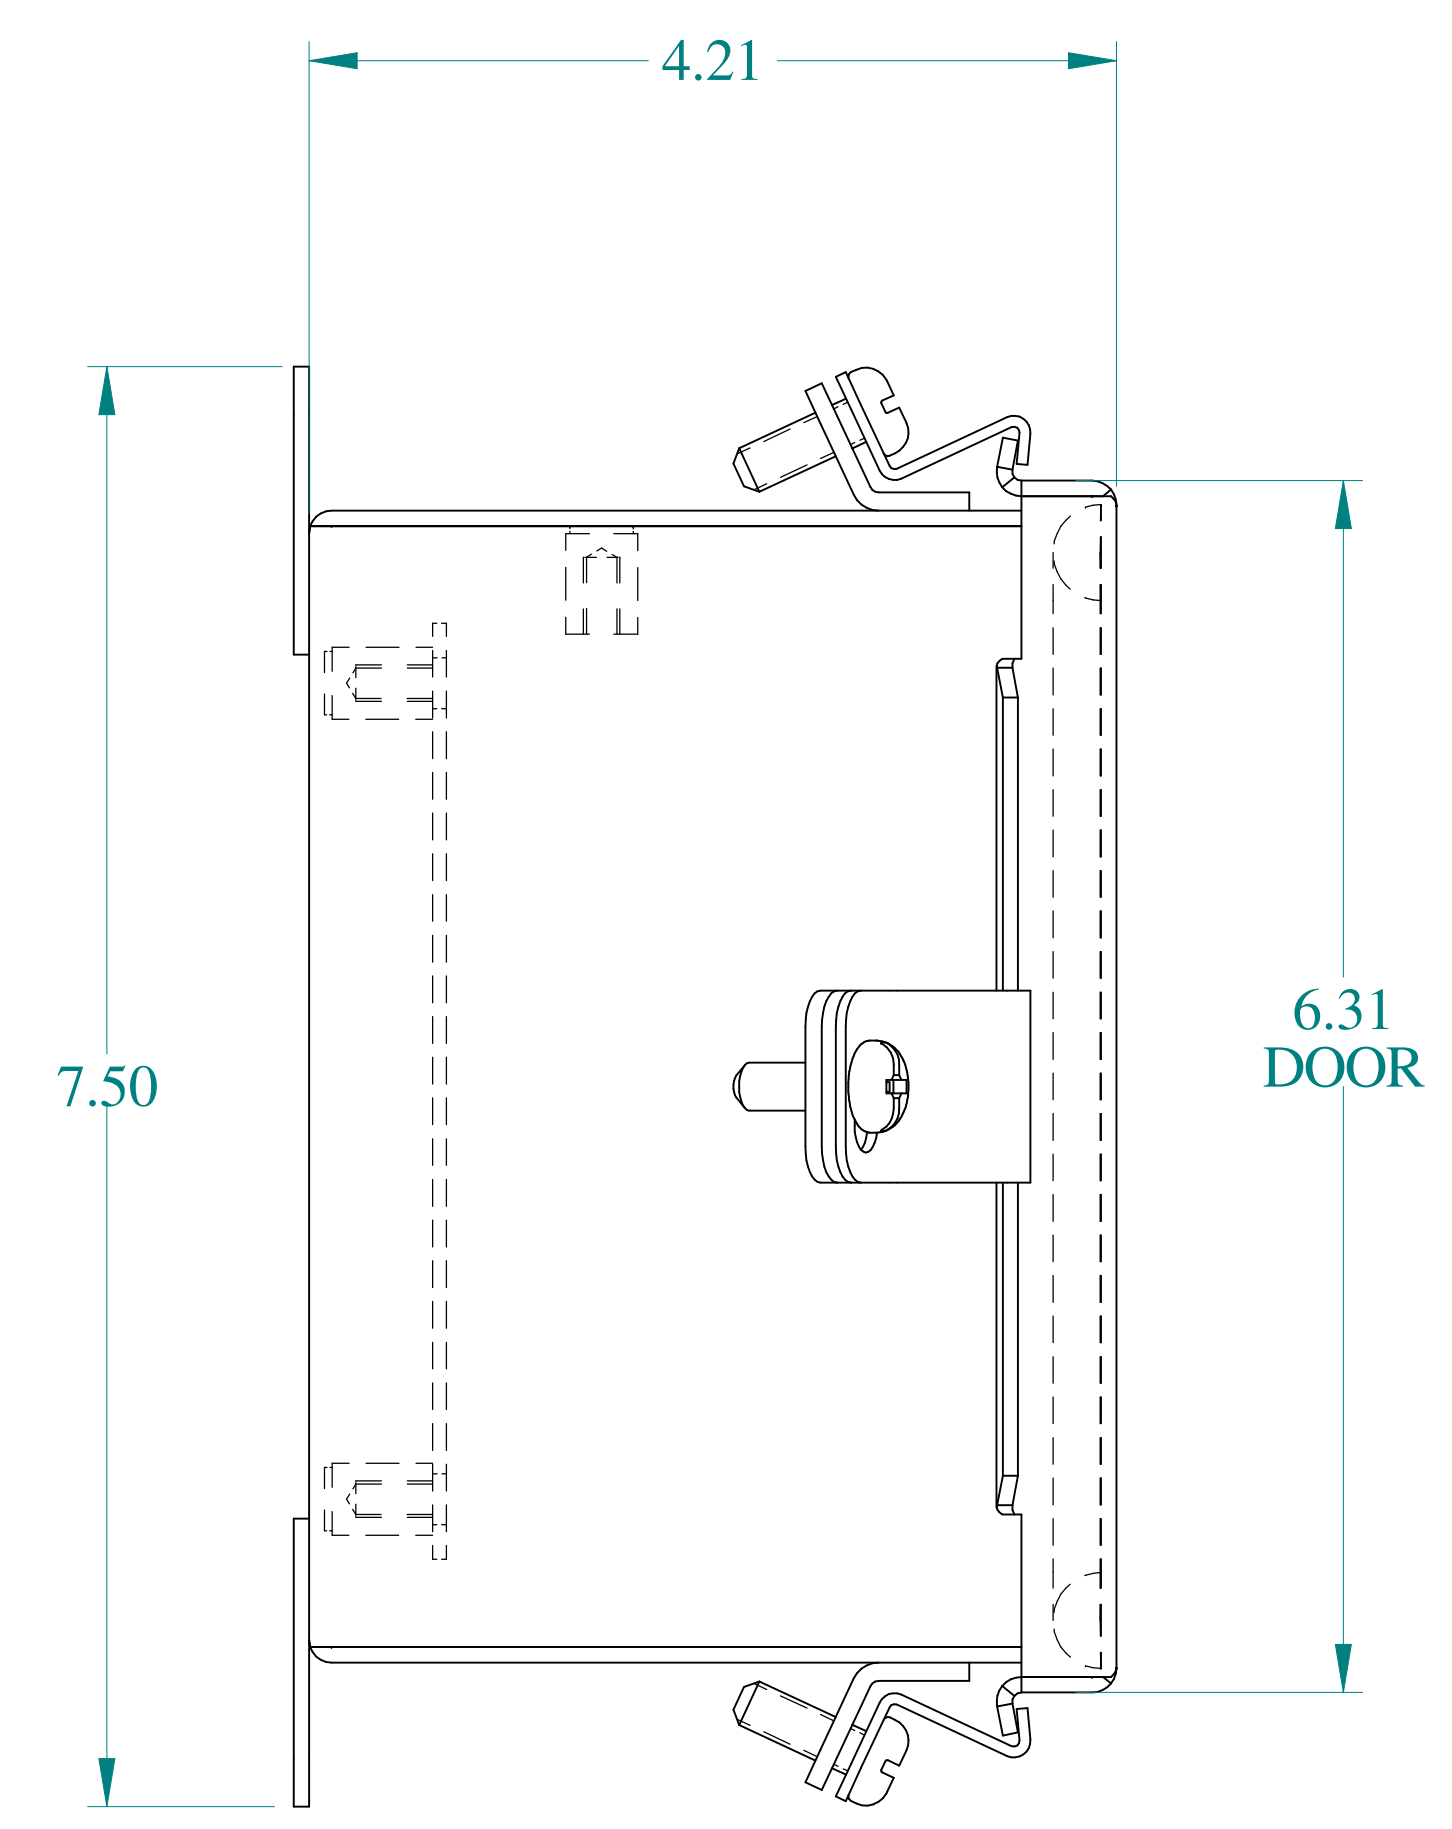

TOP VIEW

ISOMETRIC VIEWS

SIDE VIEW

FRONT VIEW

SIDE VIEW

BACK VIEW

BOTTOM VIEW

**HAMMOND
MANUFACTURING®**

www.hammondmfg.com

Data subject to change without notice.

Part #: 1414N4ALE Date: Mar. 25, 2019
 Link: www.hamdmfg.com/1414N4ALE