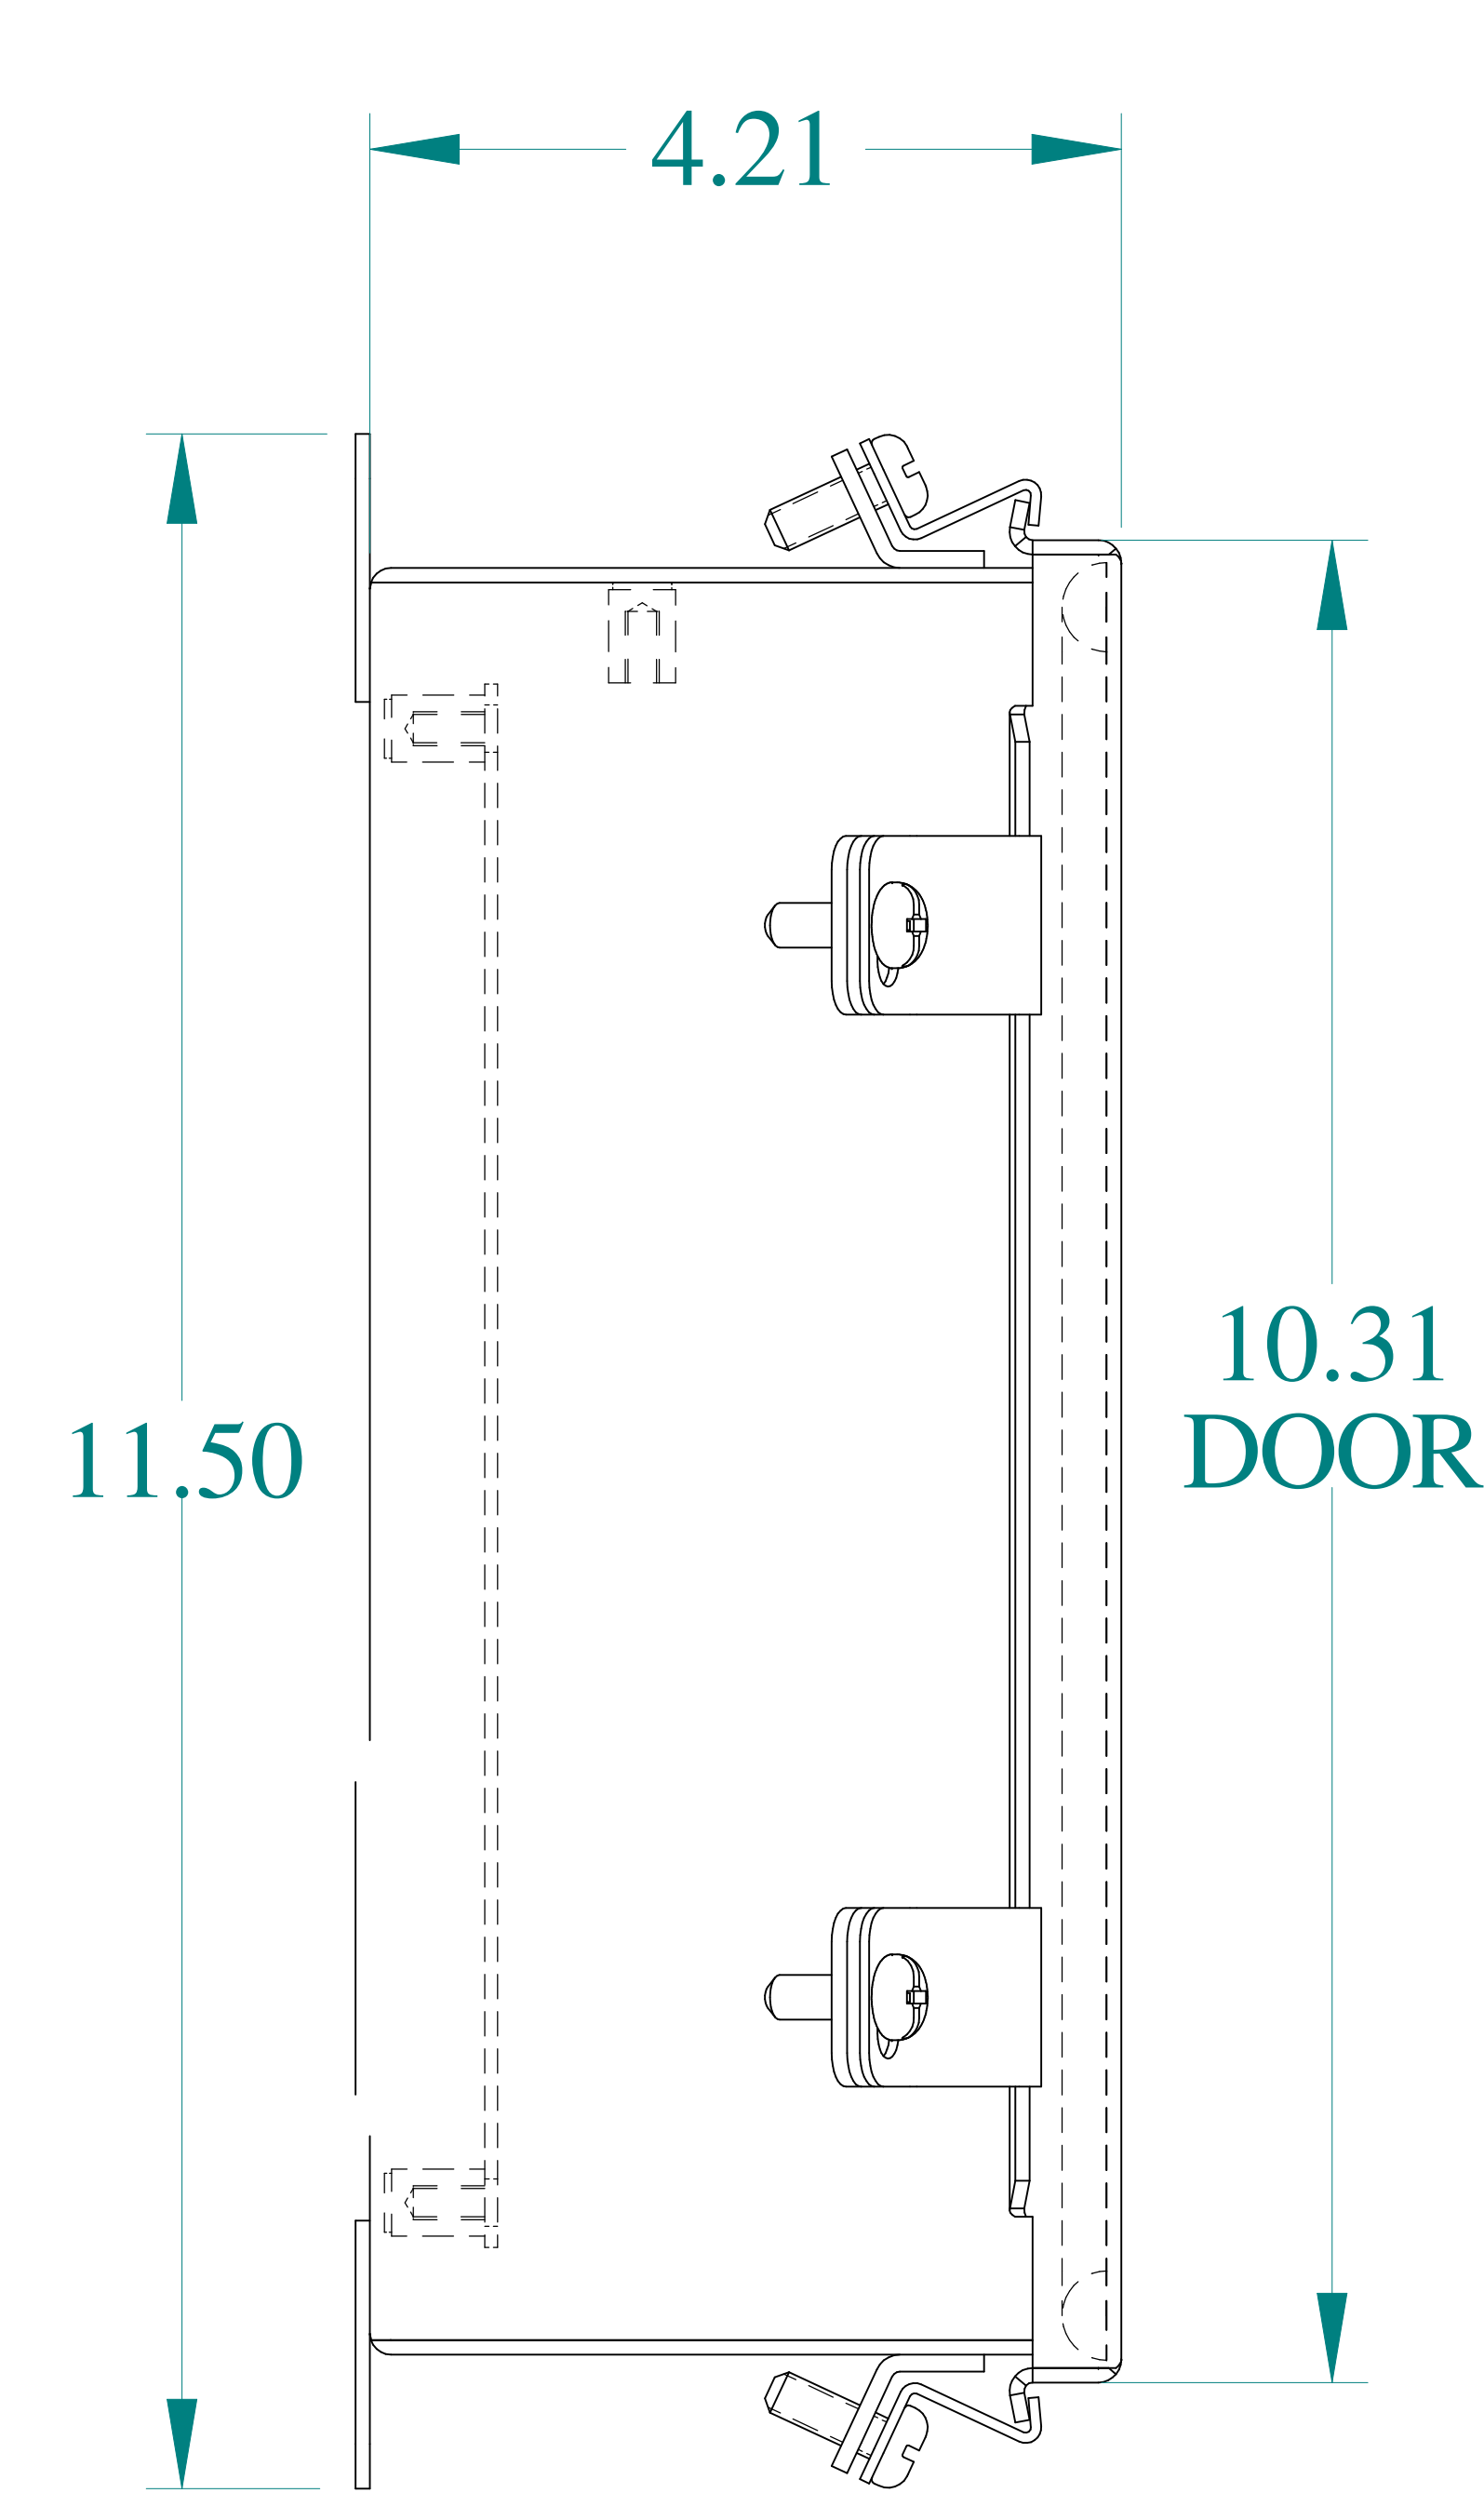

TOP VIEW

ISOMETRIC VIEWS

SIDE VIEW

FRONT VIEW

SIDE VIEW

BACK VIEW

BOTTOM VIEW

Data subject to change without notice.

Part #: 1414N4ALI

Date: Apr. 3, 2019

Link: www.hammg.com/1414N4ALI