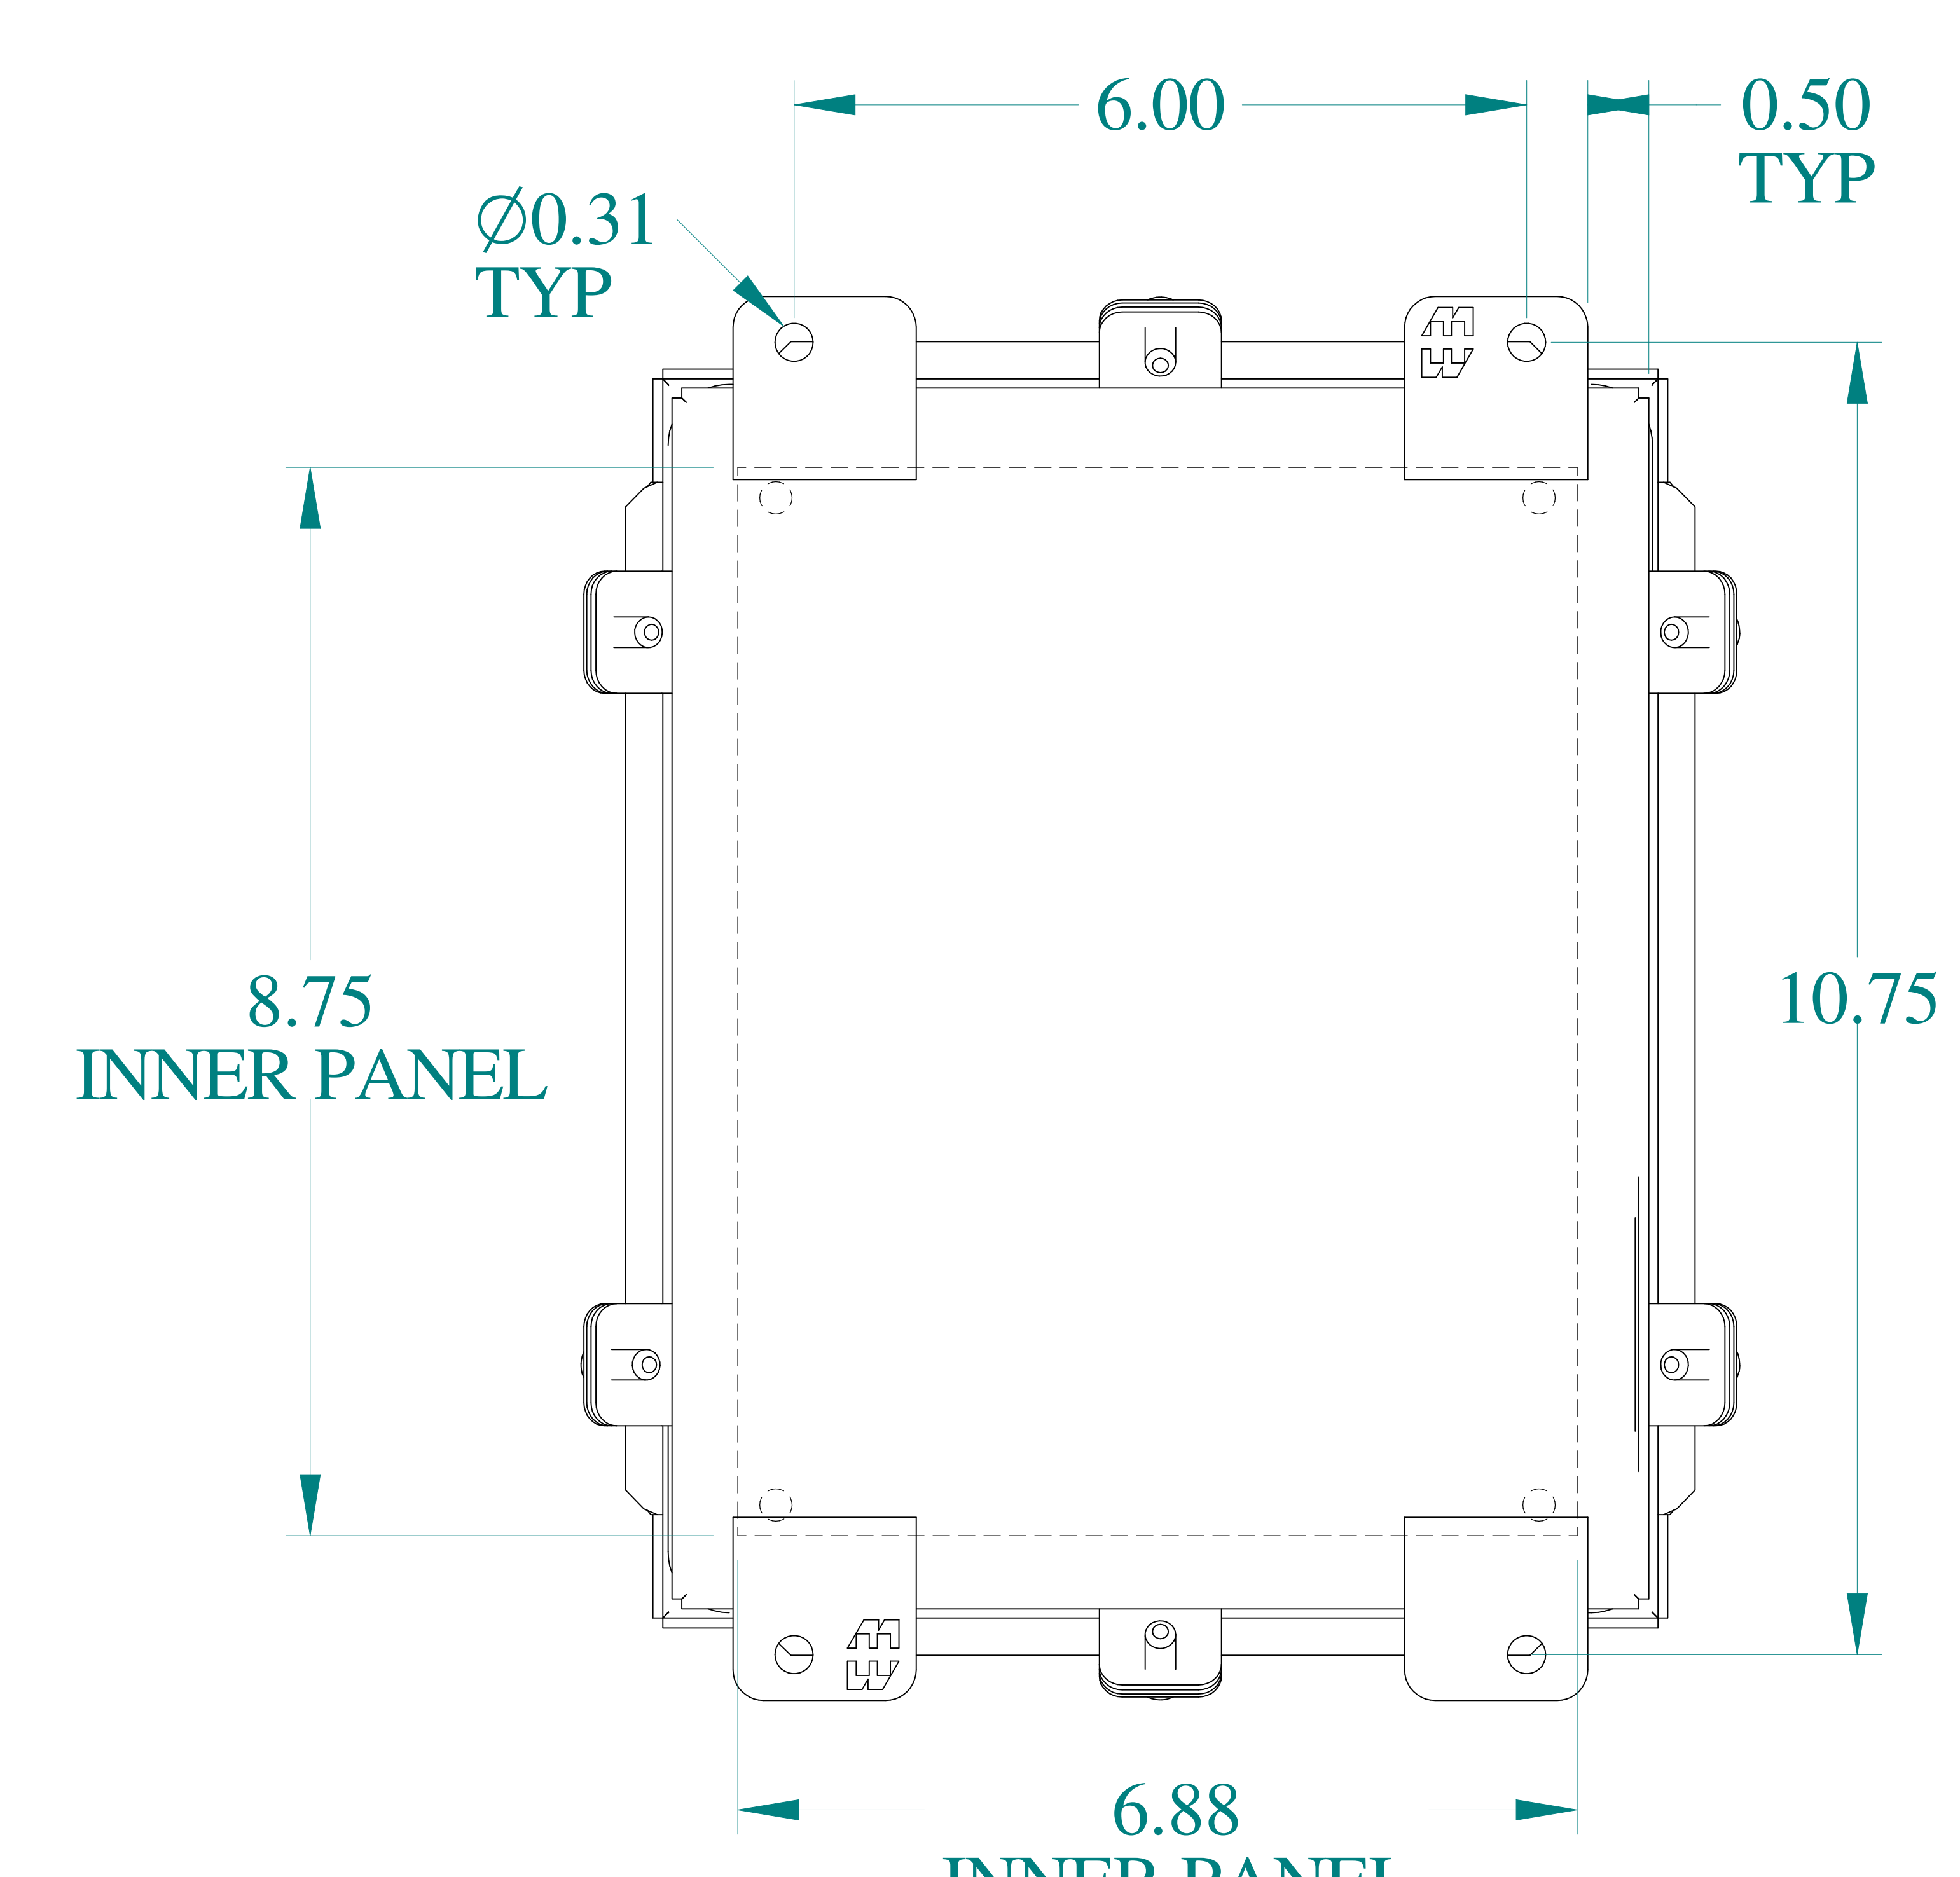

TOP VIEW

ISOMETRIC VIEWS

SIDE VIEW

FRONT VIEW

SIDE VIEW

BACK VIEW

BOTTOM VIEW

Data subject to change without notice.

Part #: 1414N4ALI

Date: Apr. 3, 2019

Link: www.hammg.com/1414N4ALI