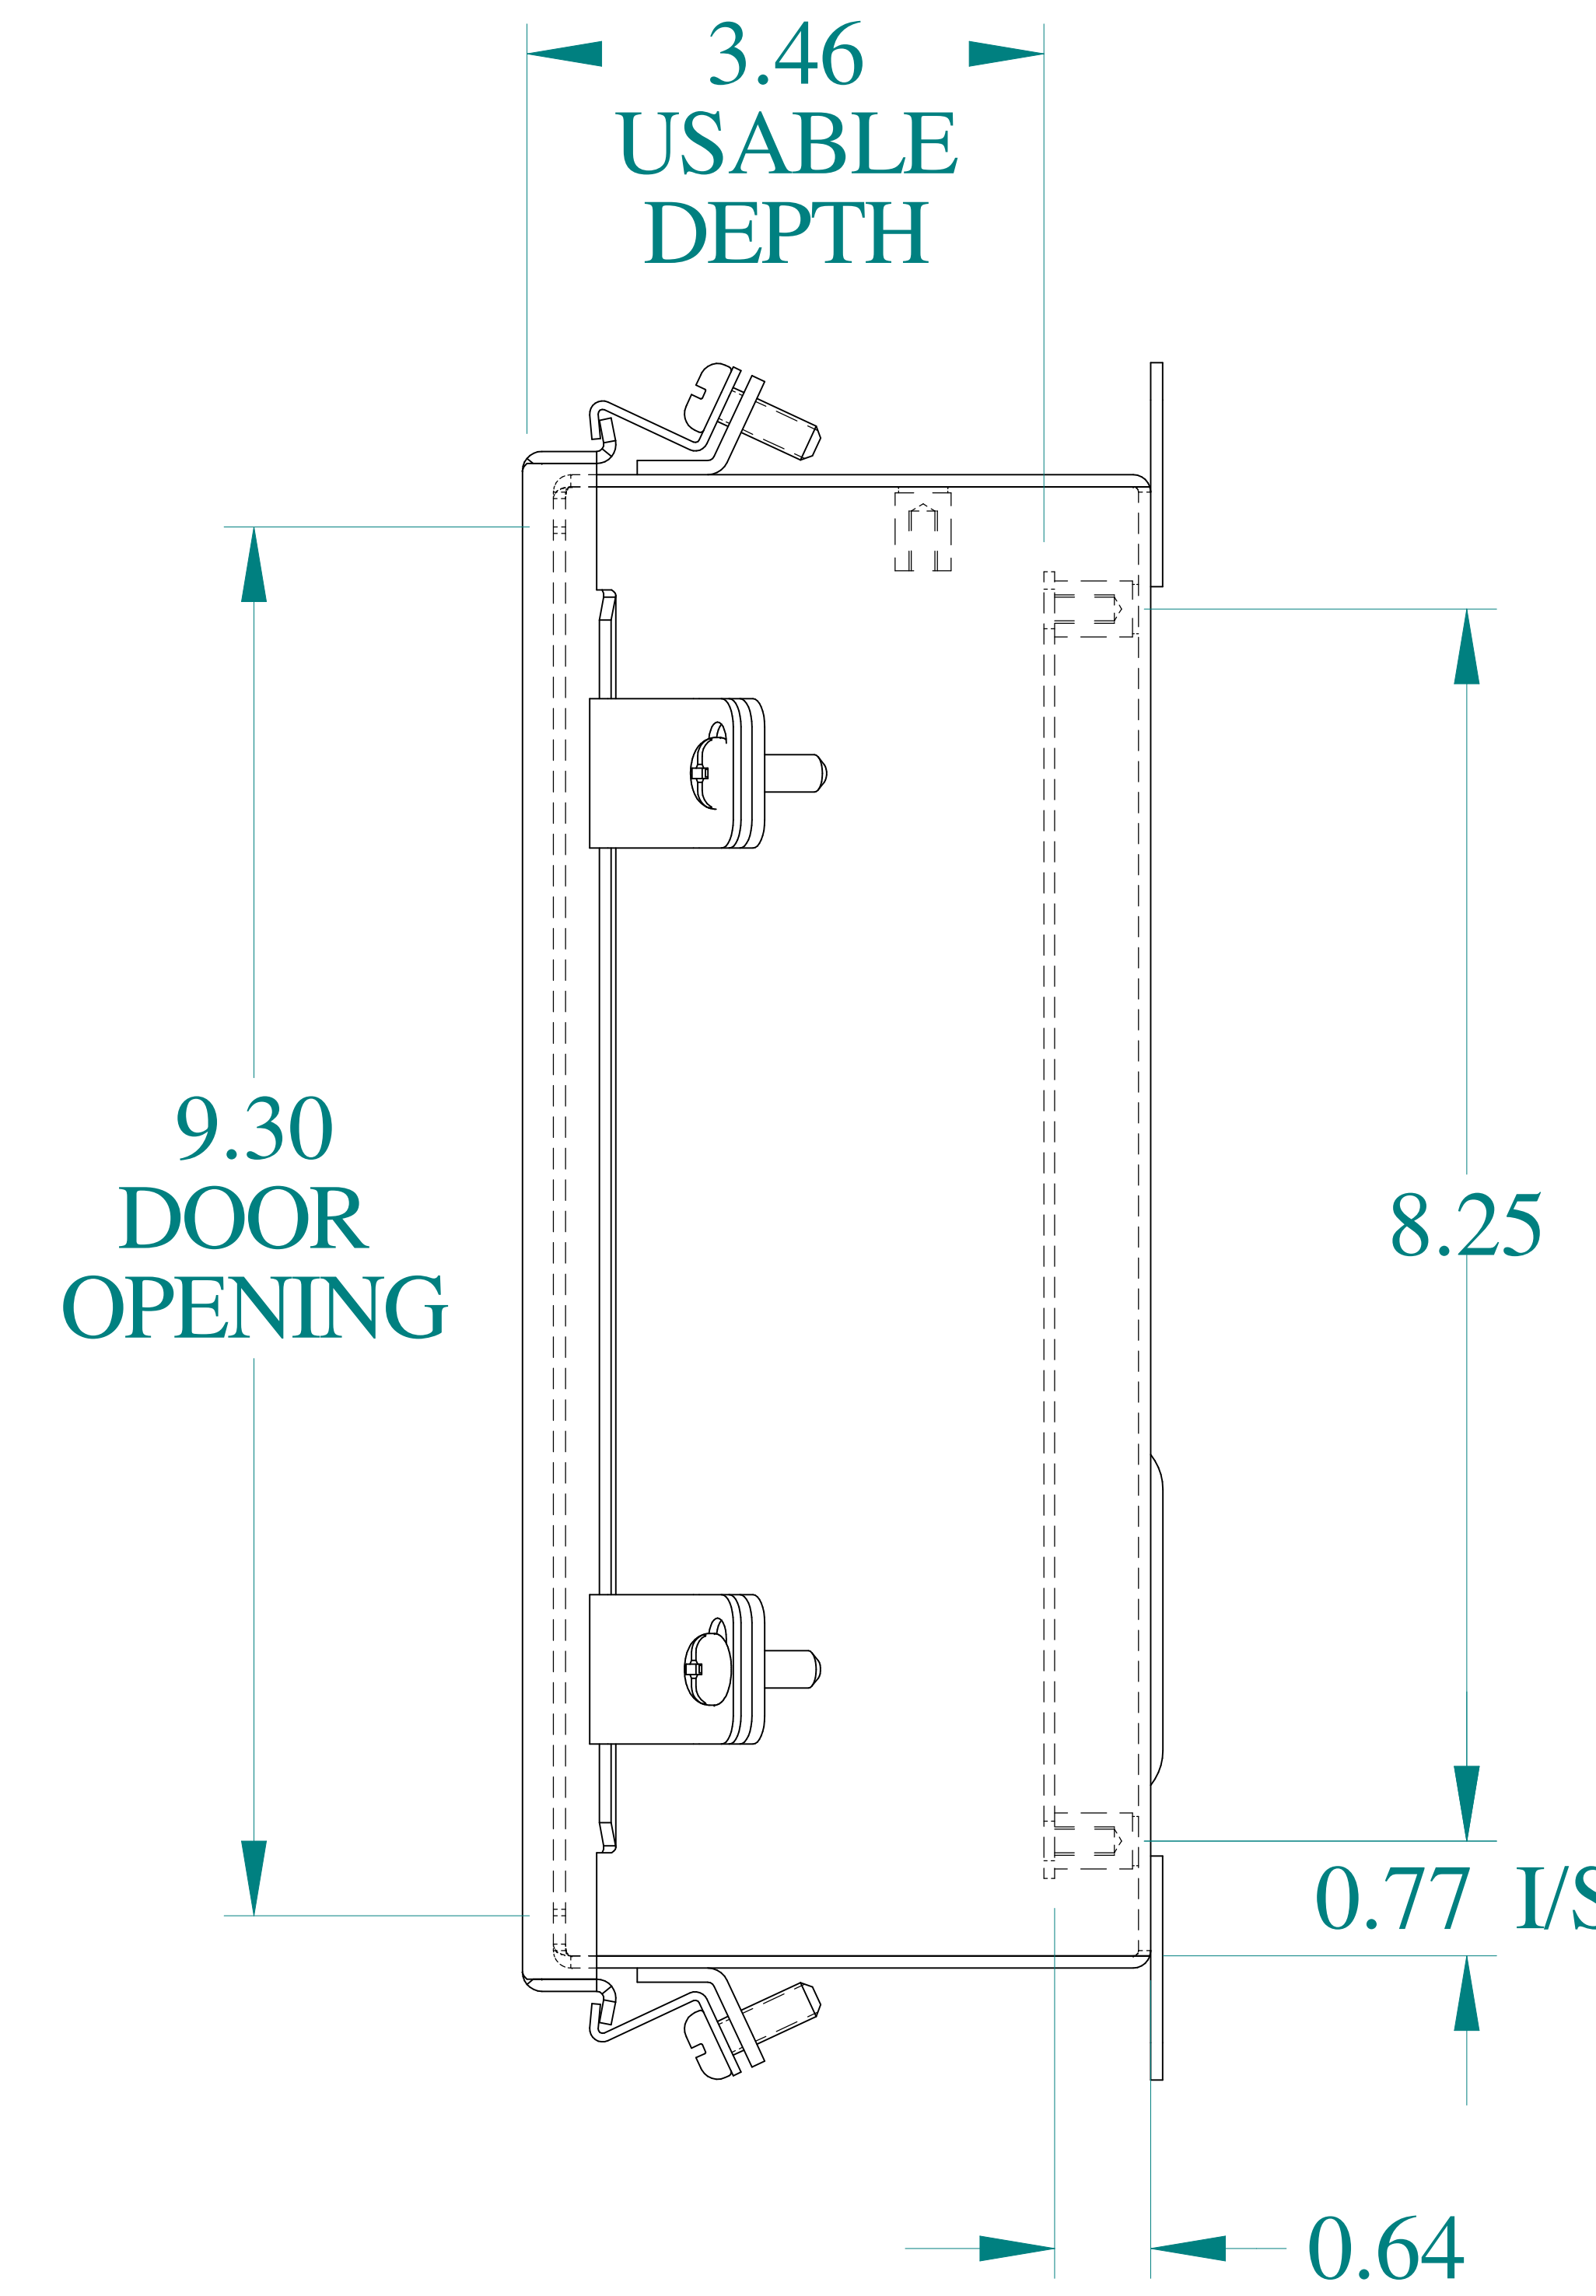

TOP VIEW

ISOMETRIC VIEWS

SIDE VIEW

FRONT VIEW

SIDE VIEW

BACK VIEW

BOTTOM VIEW

Data subject to change without notice.

Part #: 1414N4ALI

Date: Apr. 3, 2019

Link: www.hammg.com/1414N4ALI