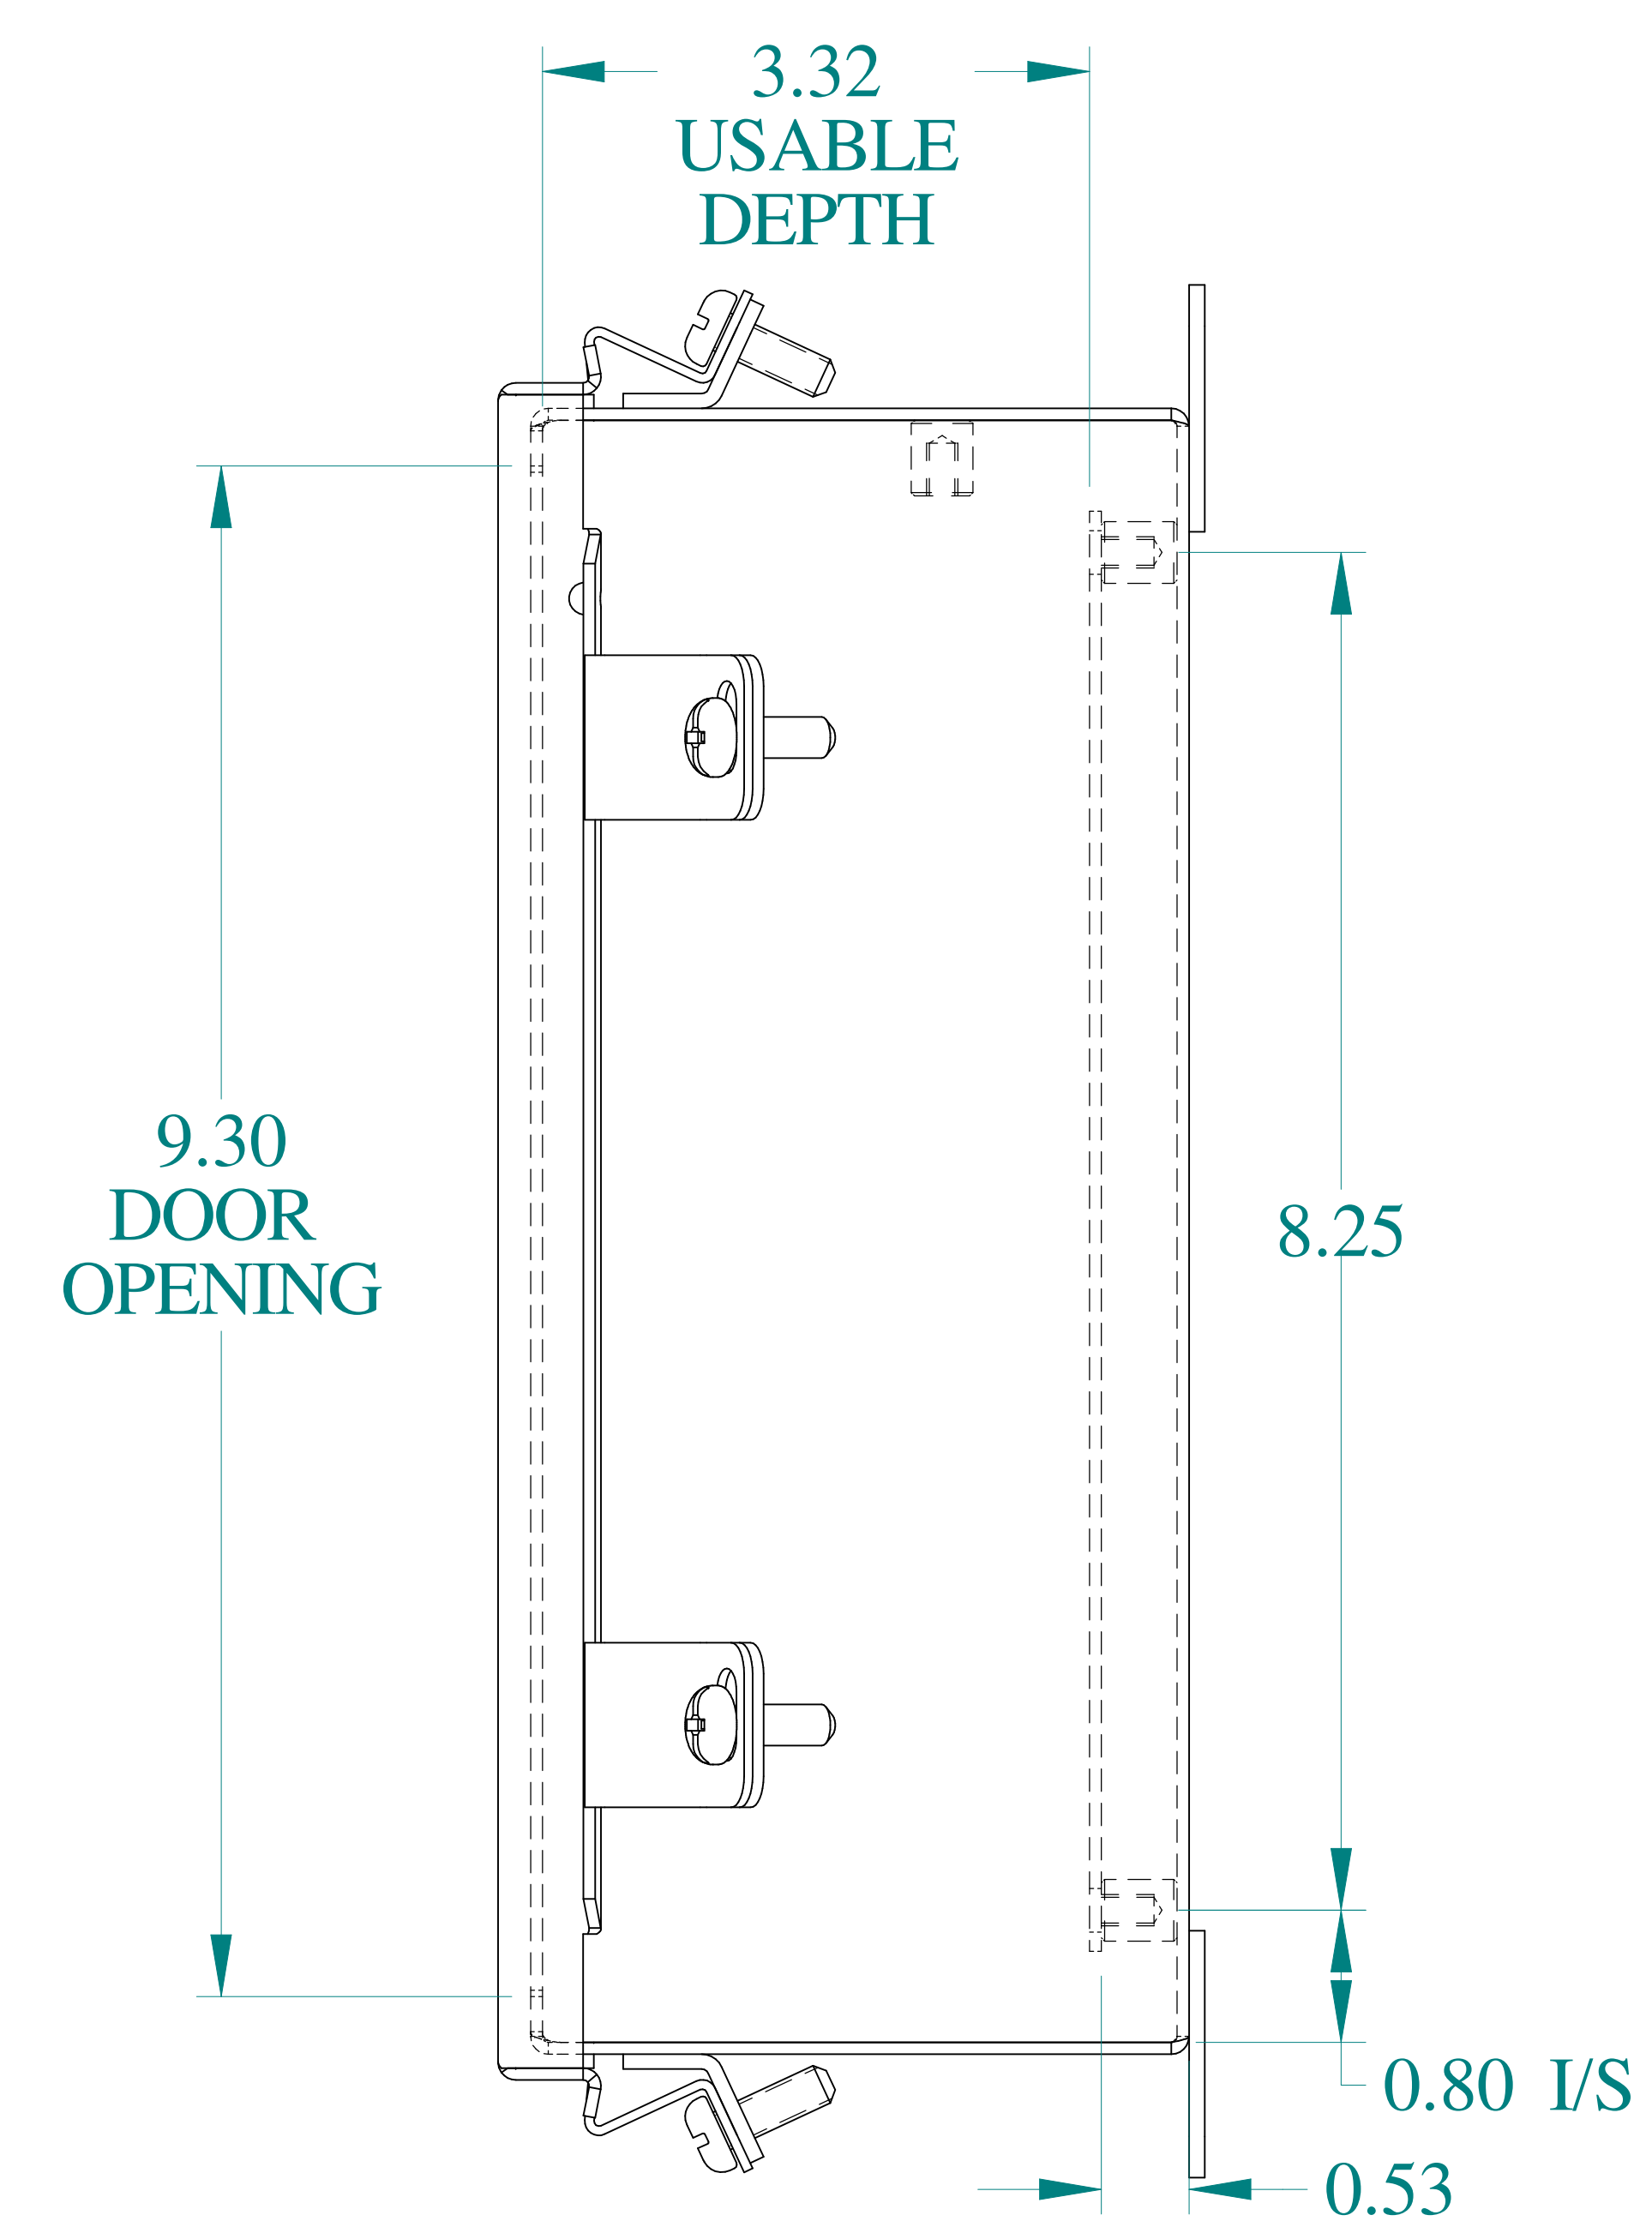

TOP VIEW

ISOMETRIC VIEWS

SIDE VIEW

FRONT VIEW

SIDE VIEW

BACK VIEW

BOTTOM VIEW

Data subject to change without notice.

Part #: 1414N4PHI

Date: Mar. 24, 2019

Link: www.hammfg.com/1414N4PHI