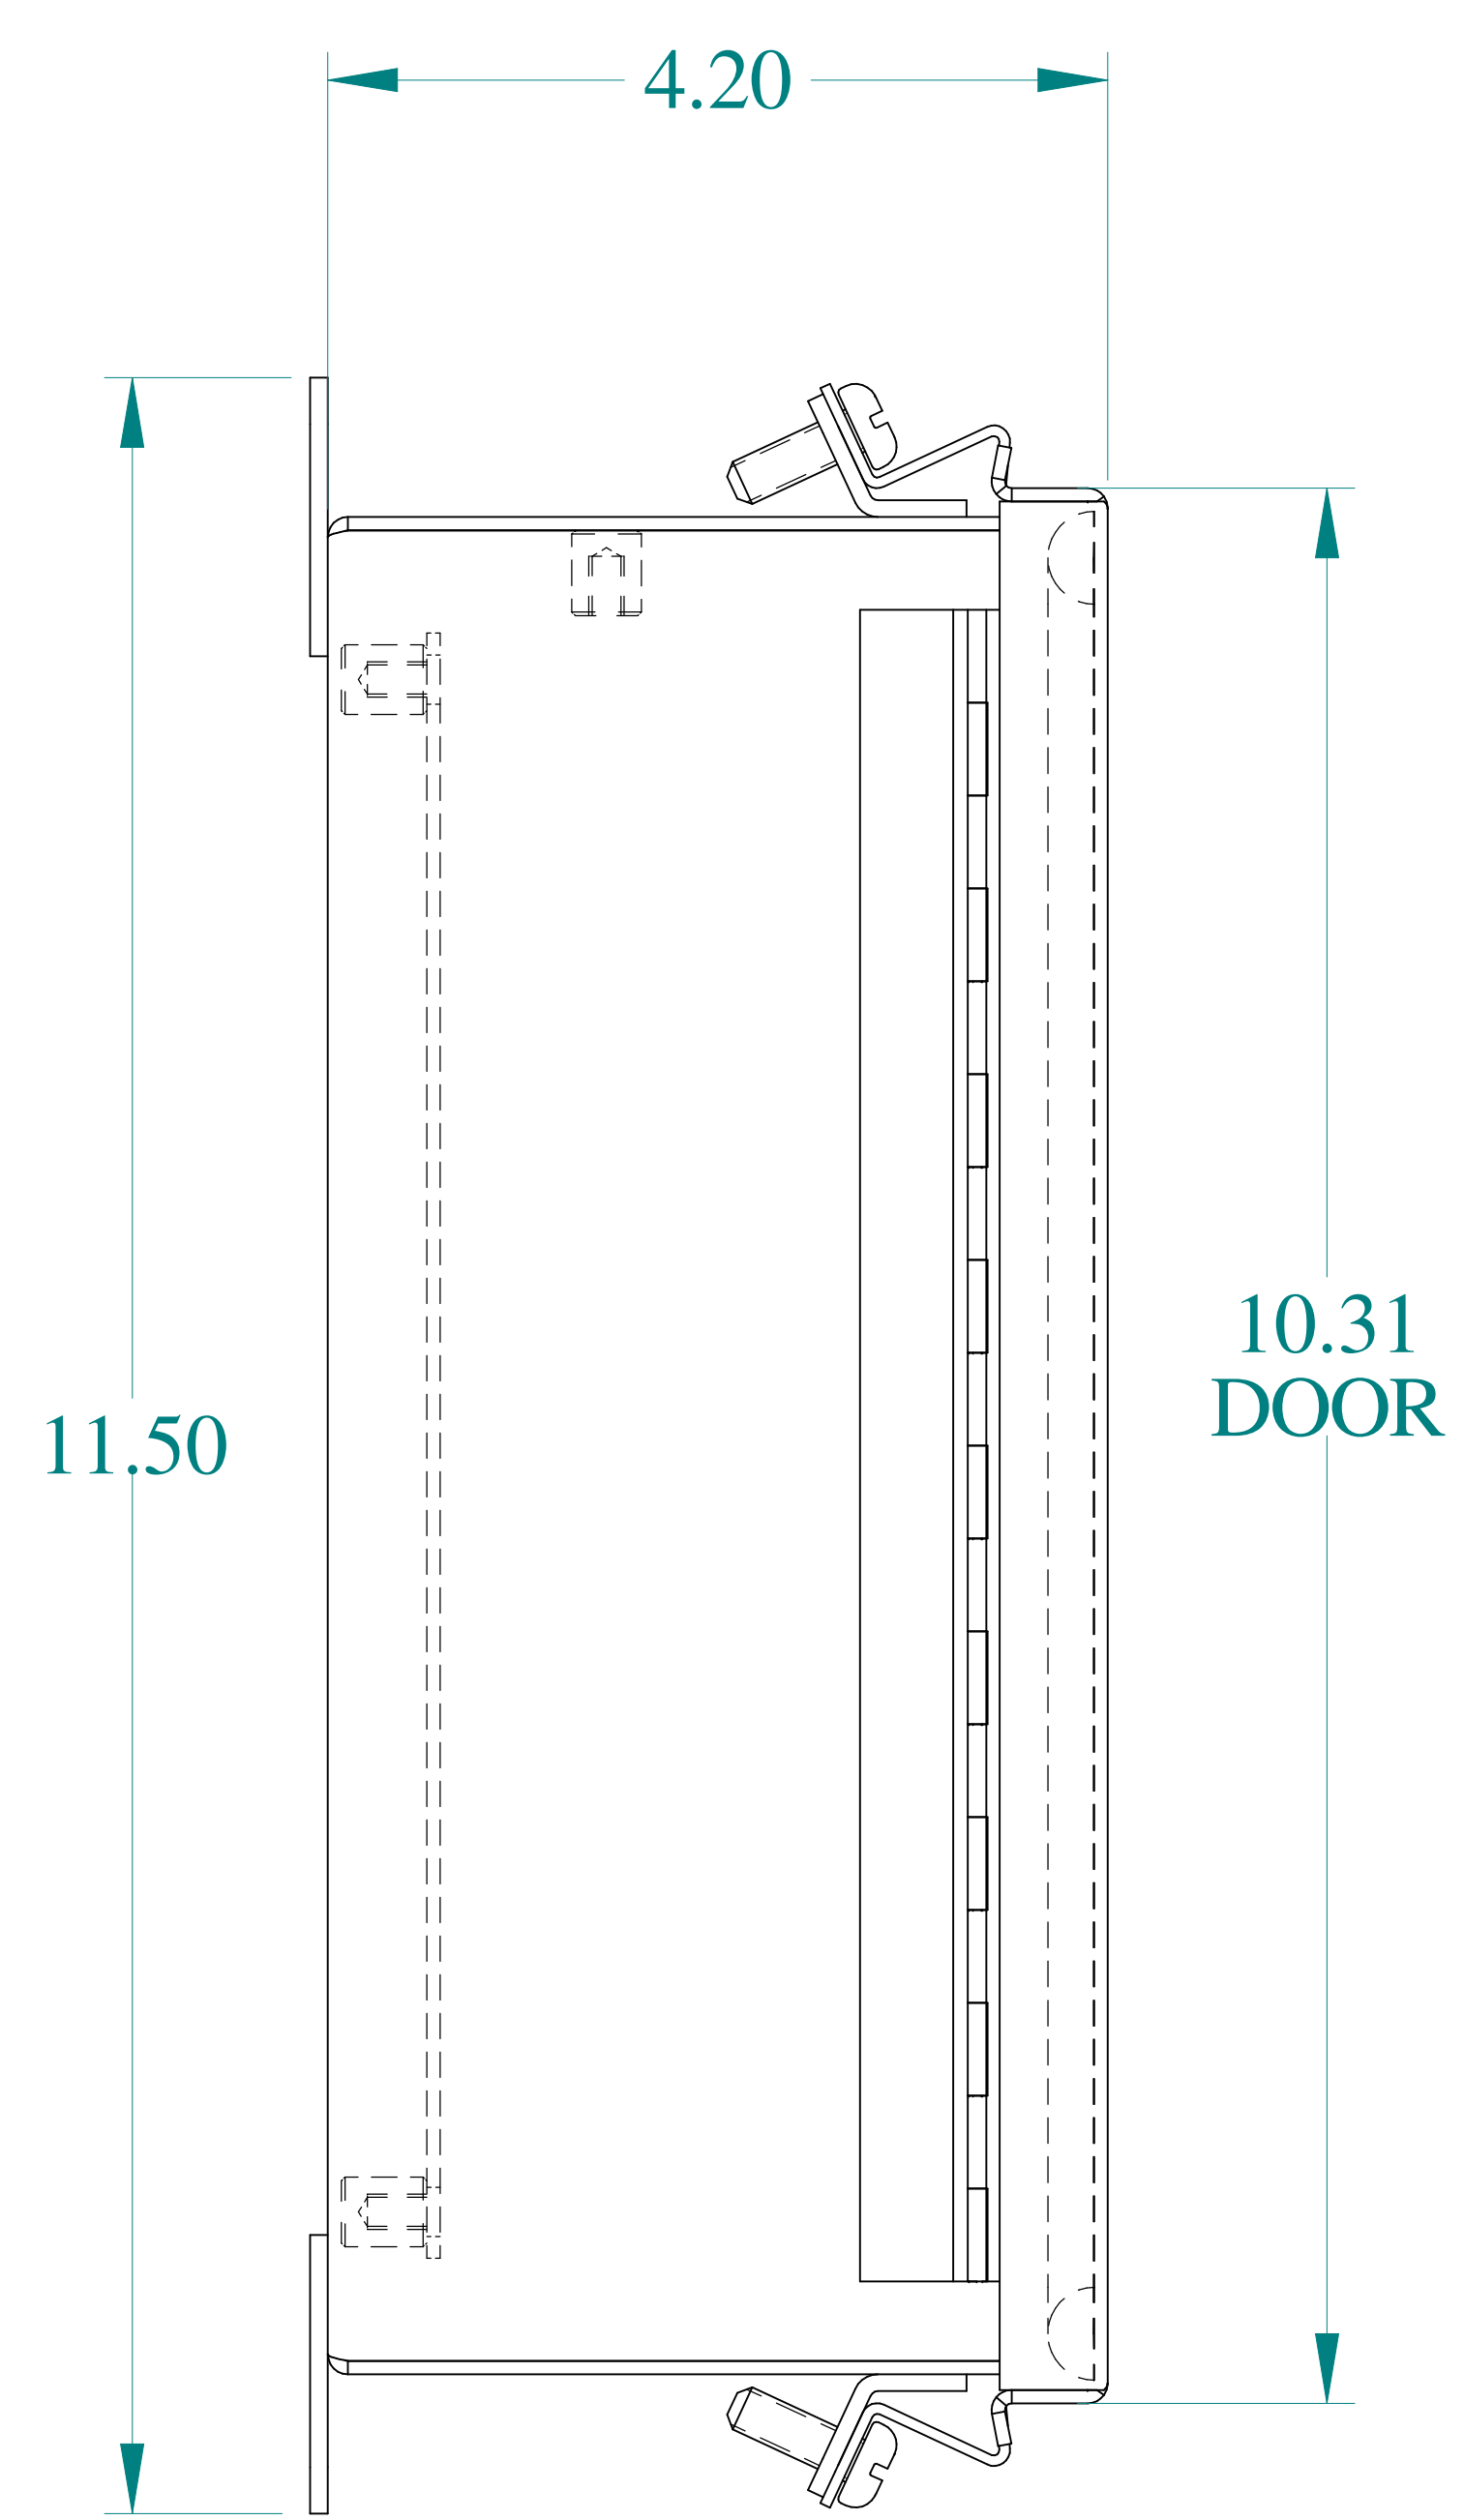

TOP VIEW

ISOMETRIC VIEWS

SIDE VIEW

FRONT VIEW

SIDE VIEW

BACK VIEW

BOTTOM VIEW

Data subject to change without notice.

Part #: 1414N4PHI

Date: Mar. 24, 2019

Link: www.hammfg.com/1414N4PHI