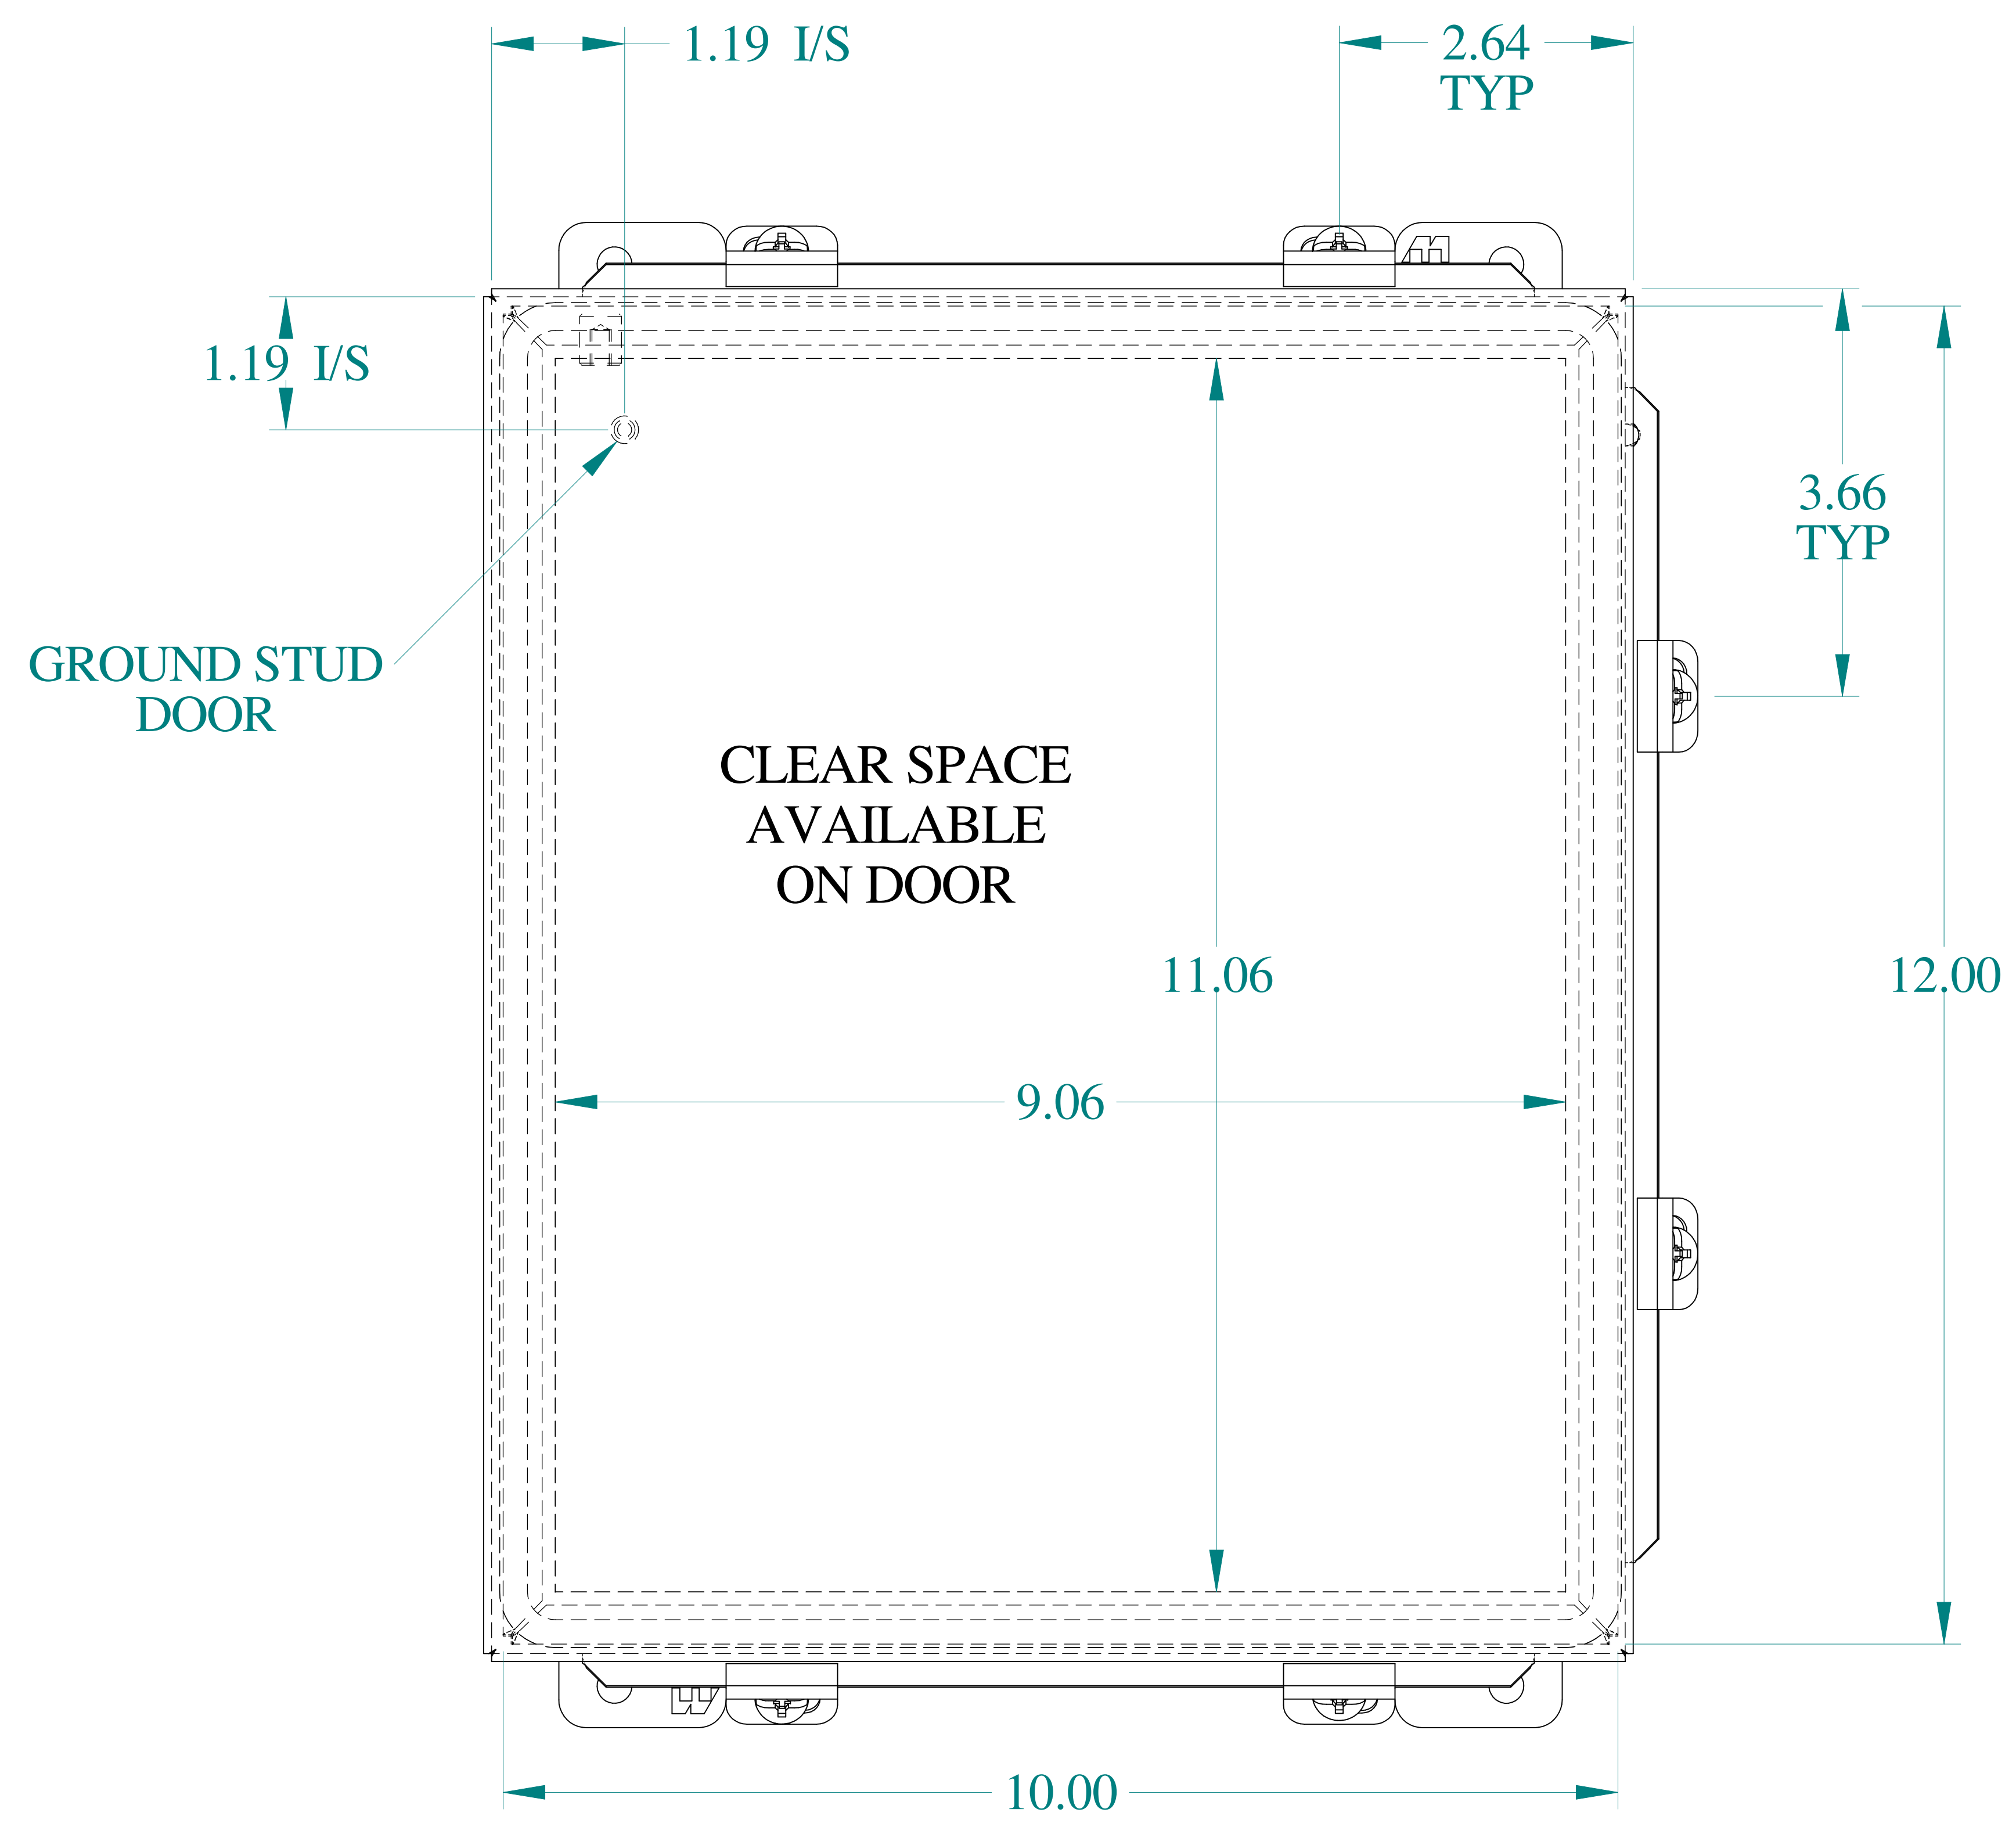

TOP VIEW

ISOMETRIC VIEWS

SIDE VIEW

FRONT VIEW

SIDE VIEW

BACK VIEW

BOTTOM VIEW

**HAMMOND
MANUFACTURING**

www.hammondmfg.com

Data subject to change without notice.

Part #: 1414N4PHK Date: Mar. 24, 2019

Link: www.hammfg.com/1414N4PHK