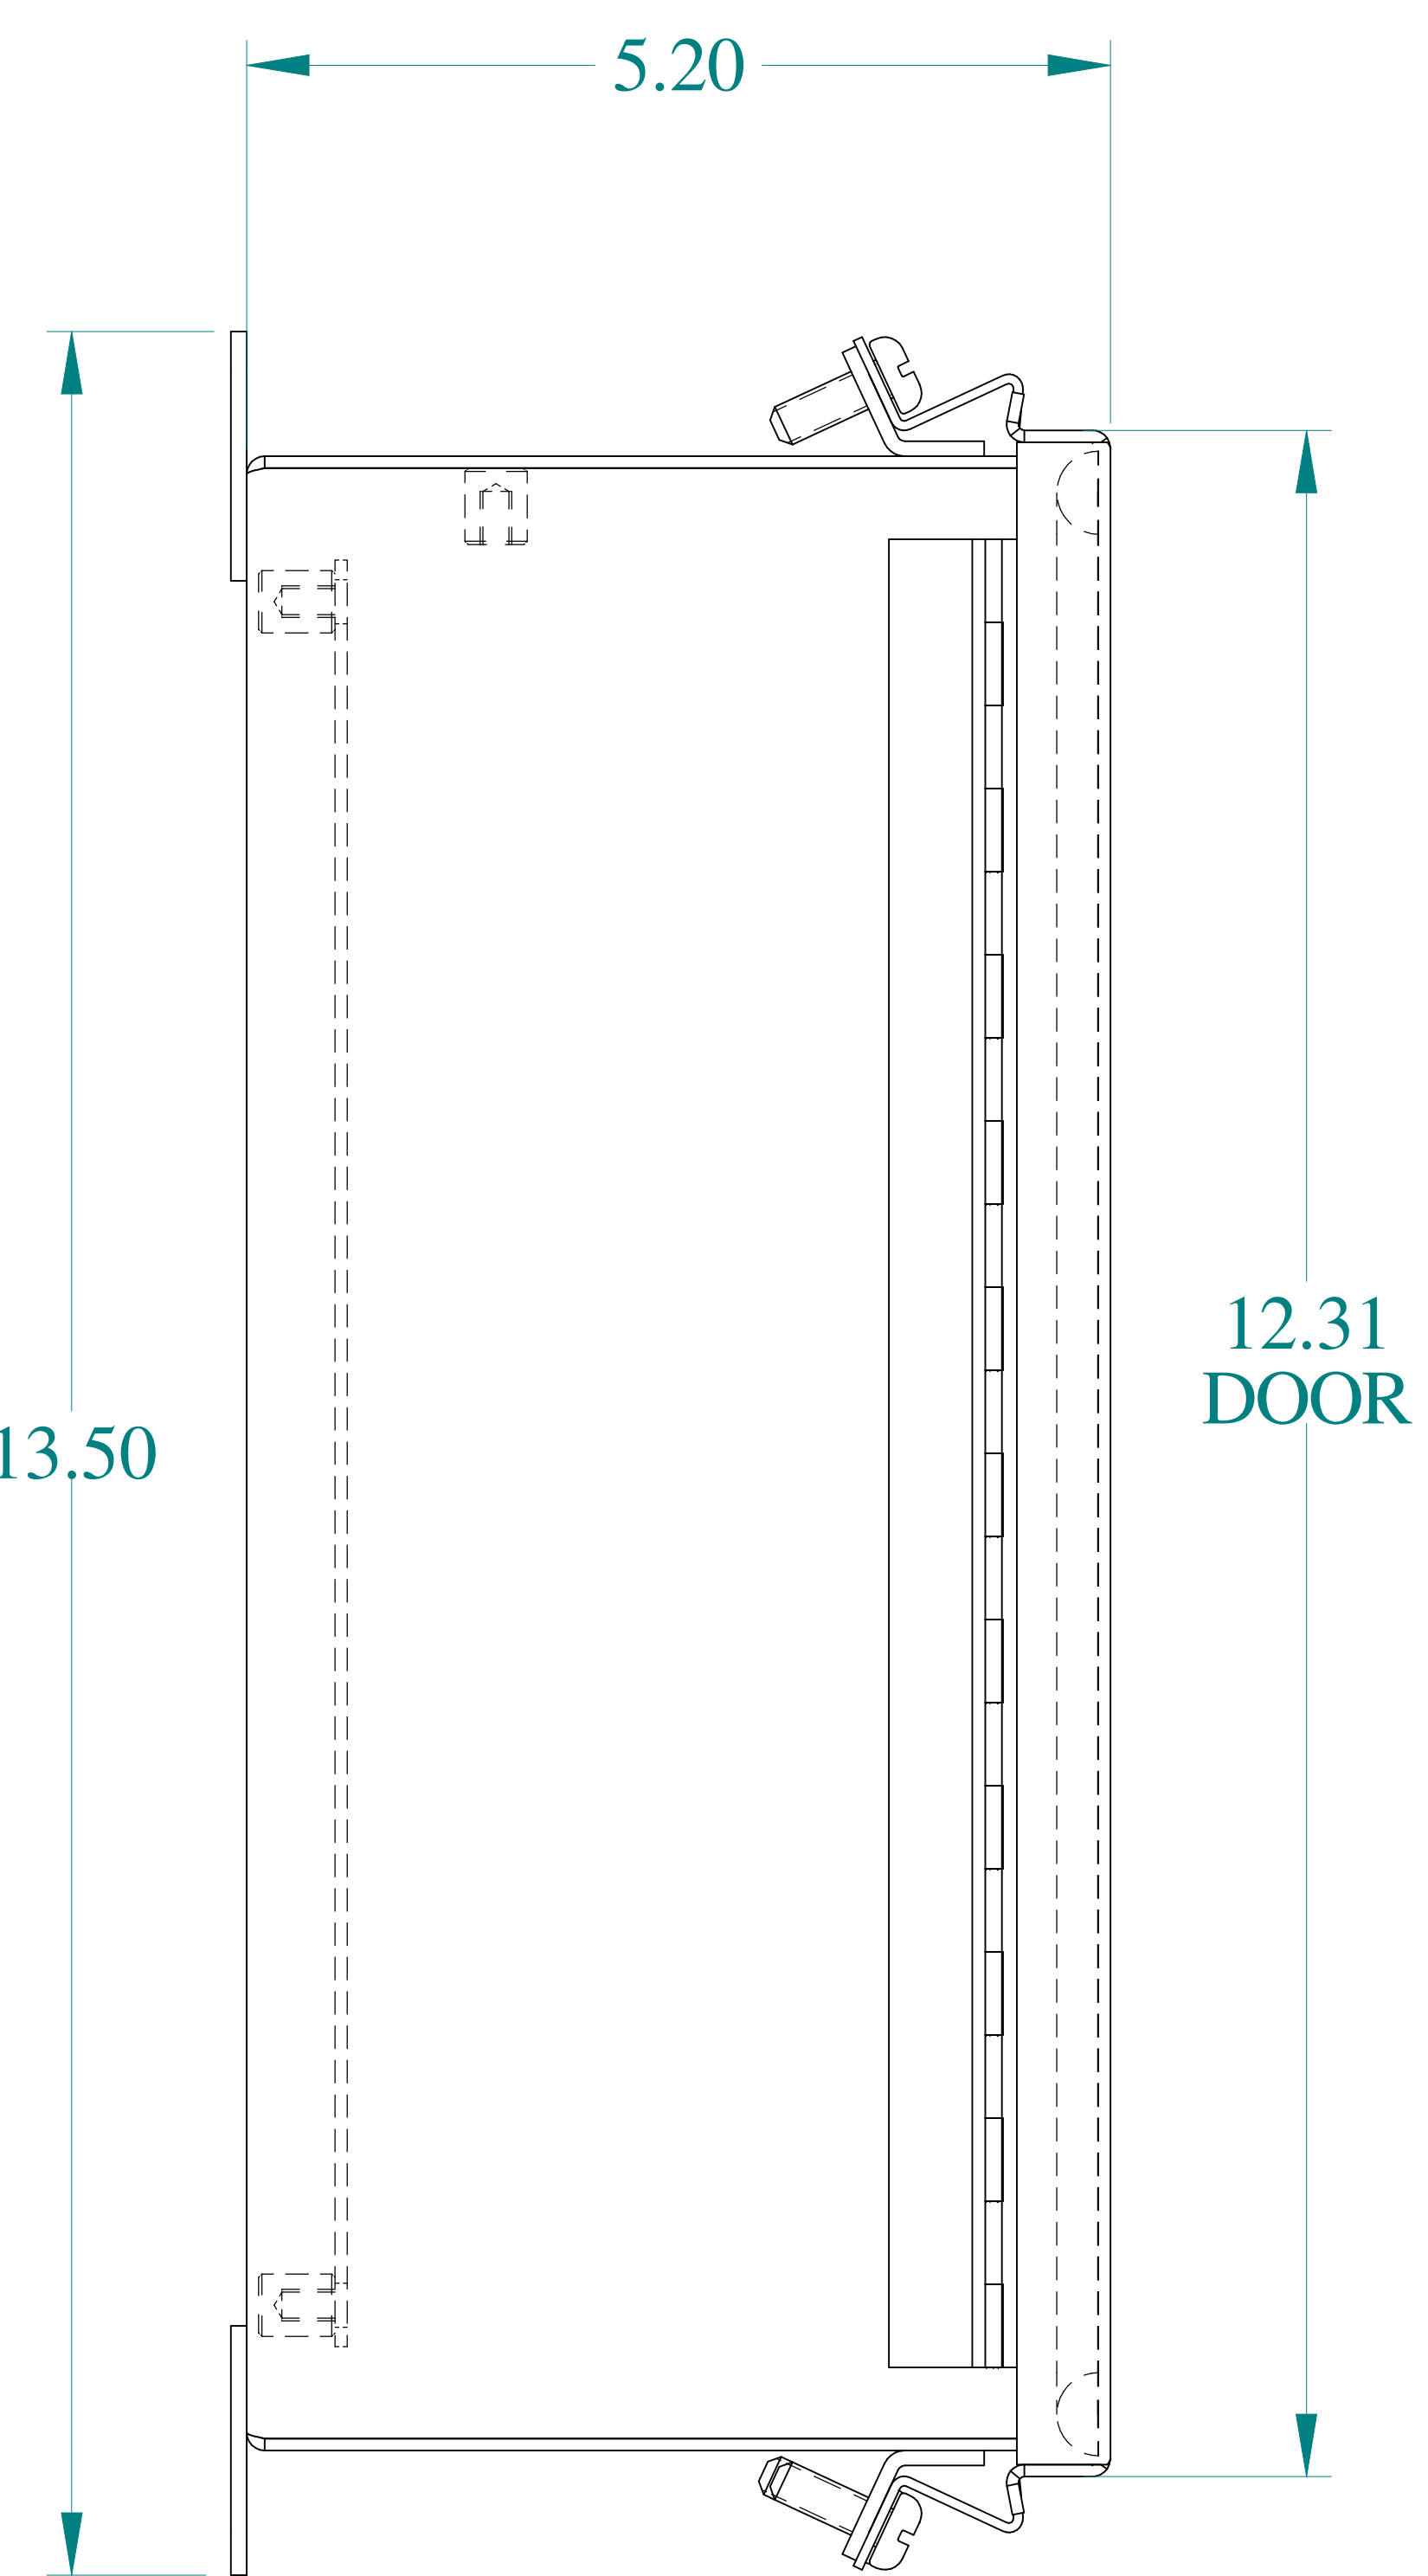

TOP VIEW

ISOMETRIC VIEWS

SIDE VIEW

FRONT VIEW

SIDE VIEW

BACK VIEW

BOTTOM VIEW

**HAMMOND
MANUFACTURING**

www.hammondmfg.com

Data subject to change without notice.

Part #: 1414N4PHK Date: Mar. 24, 2019

Link: www.hammfg.com/1414N4PHK