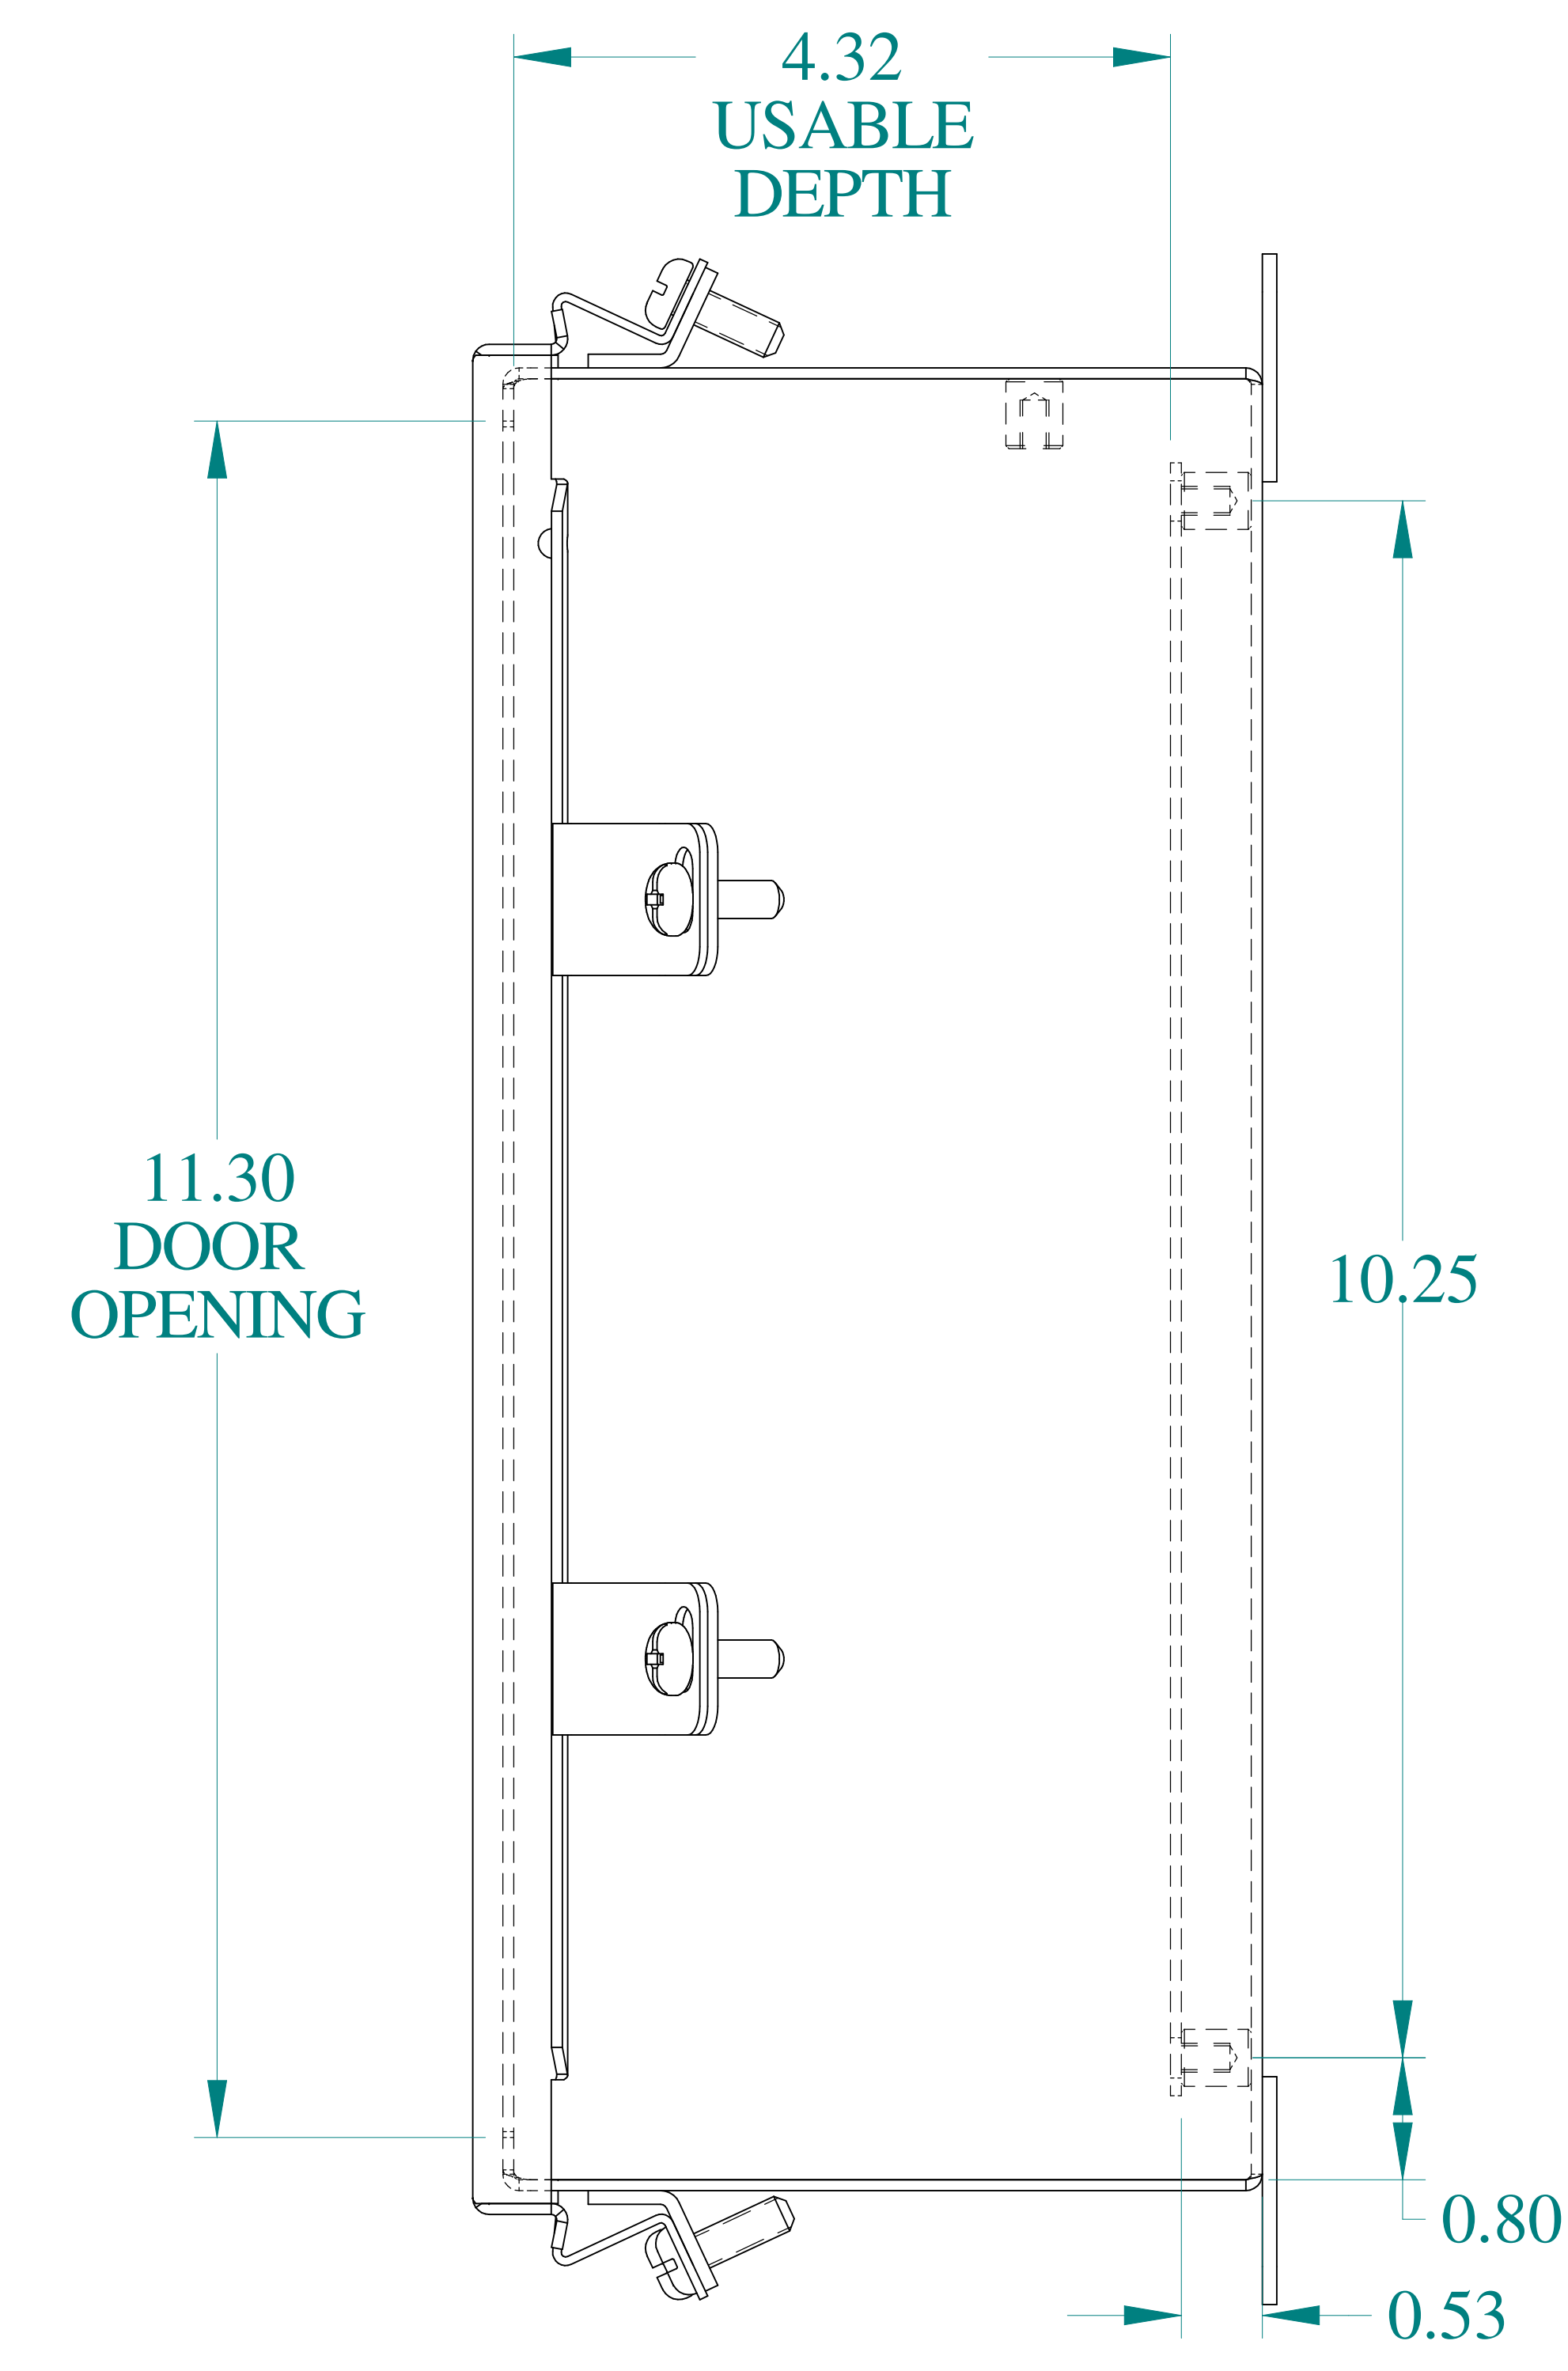

TOP VIEW

ISOMETRIC VIEWS

SIDE VIEW

FRONT VIEW

SIDE VIEW

BACK VIEW

BOTTOM VIEW

**HAMMOND
MANUFACTURING**

www.hammondmfg.com

Data subject to change without notice.

Part #: 1414N4PHK Date: Mar. 24, 2019

Link: www.hammfg.com/1414N4PHK