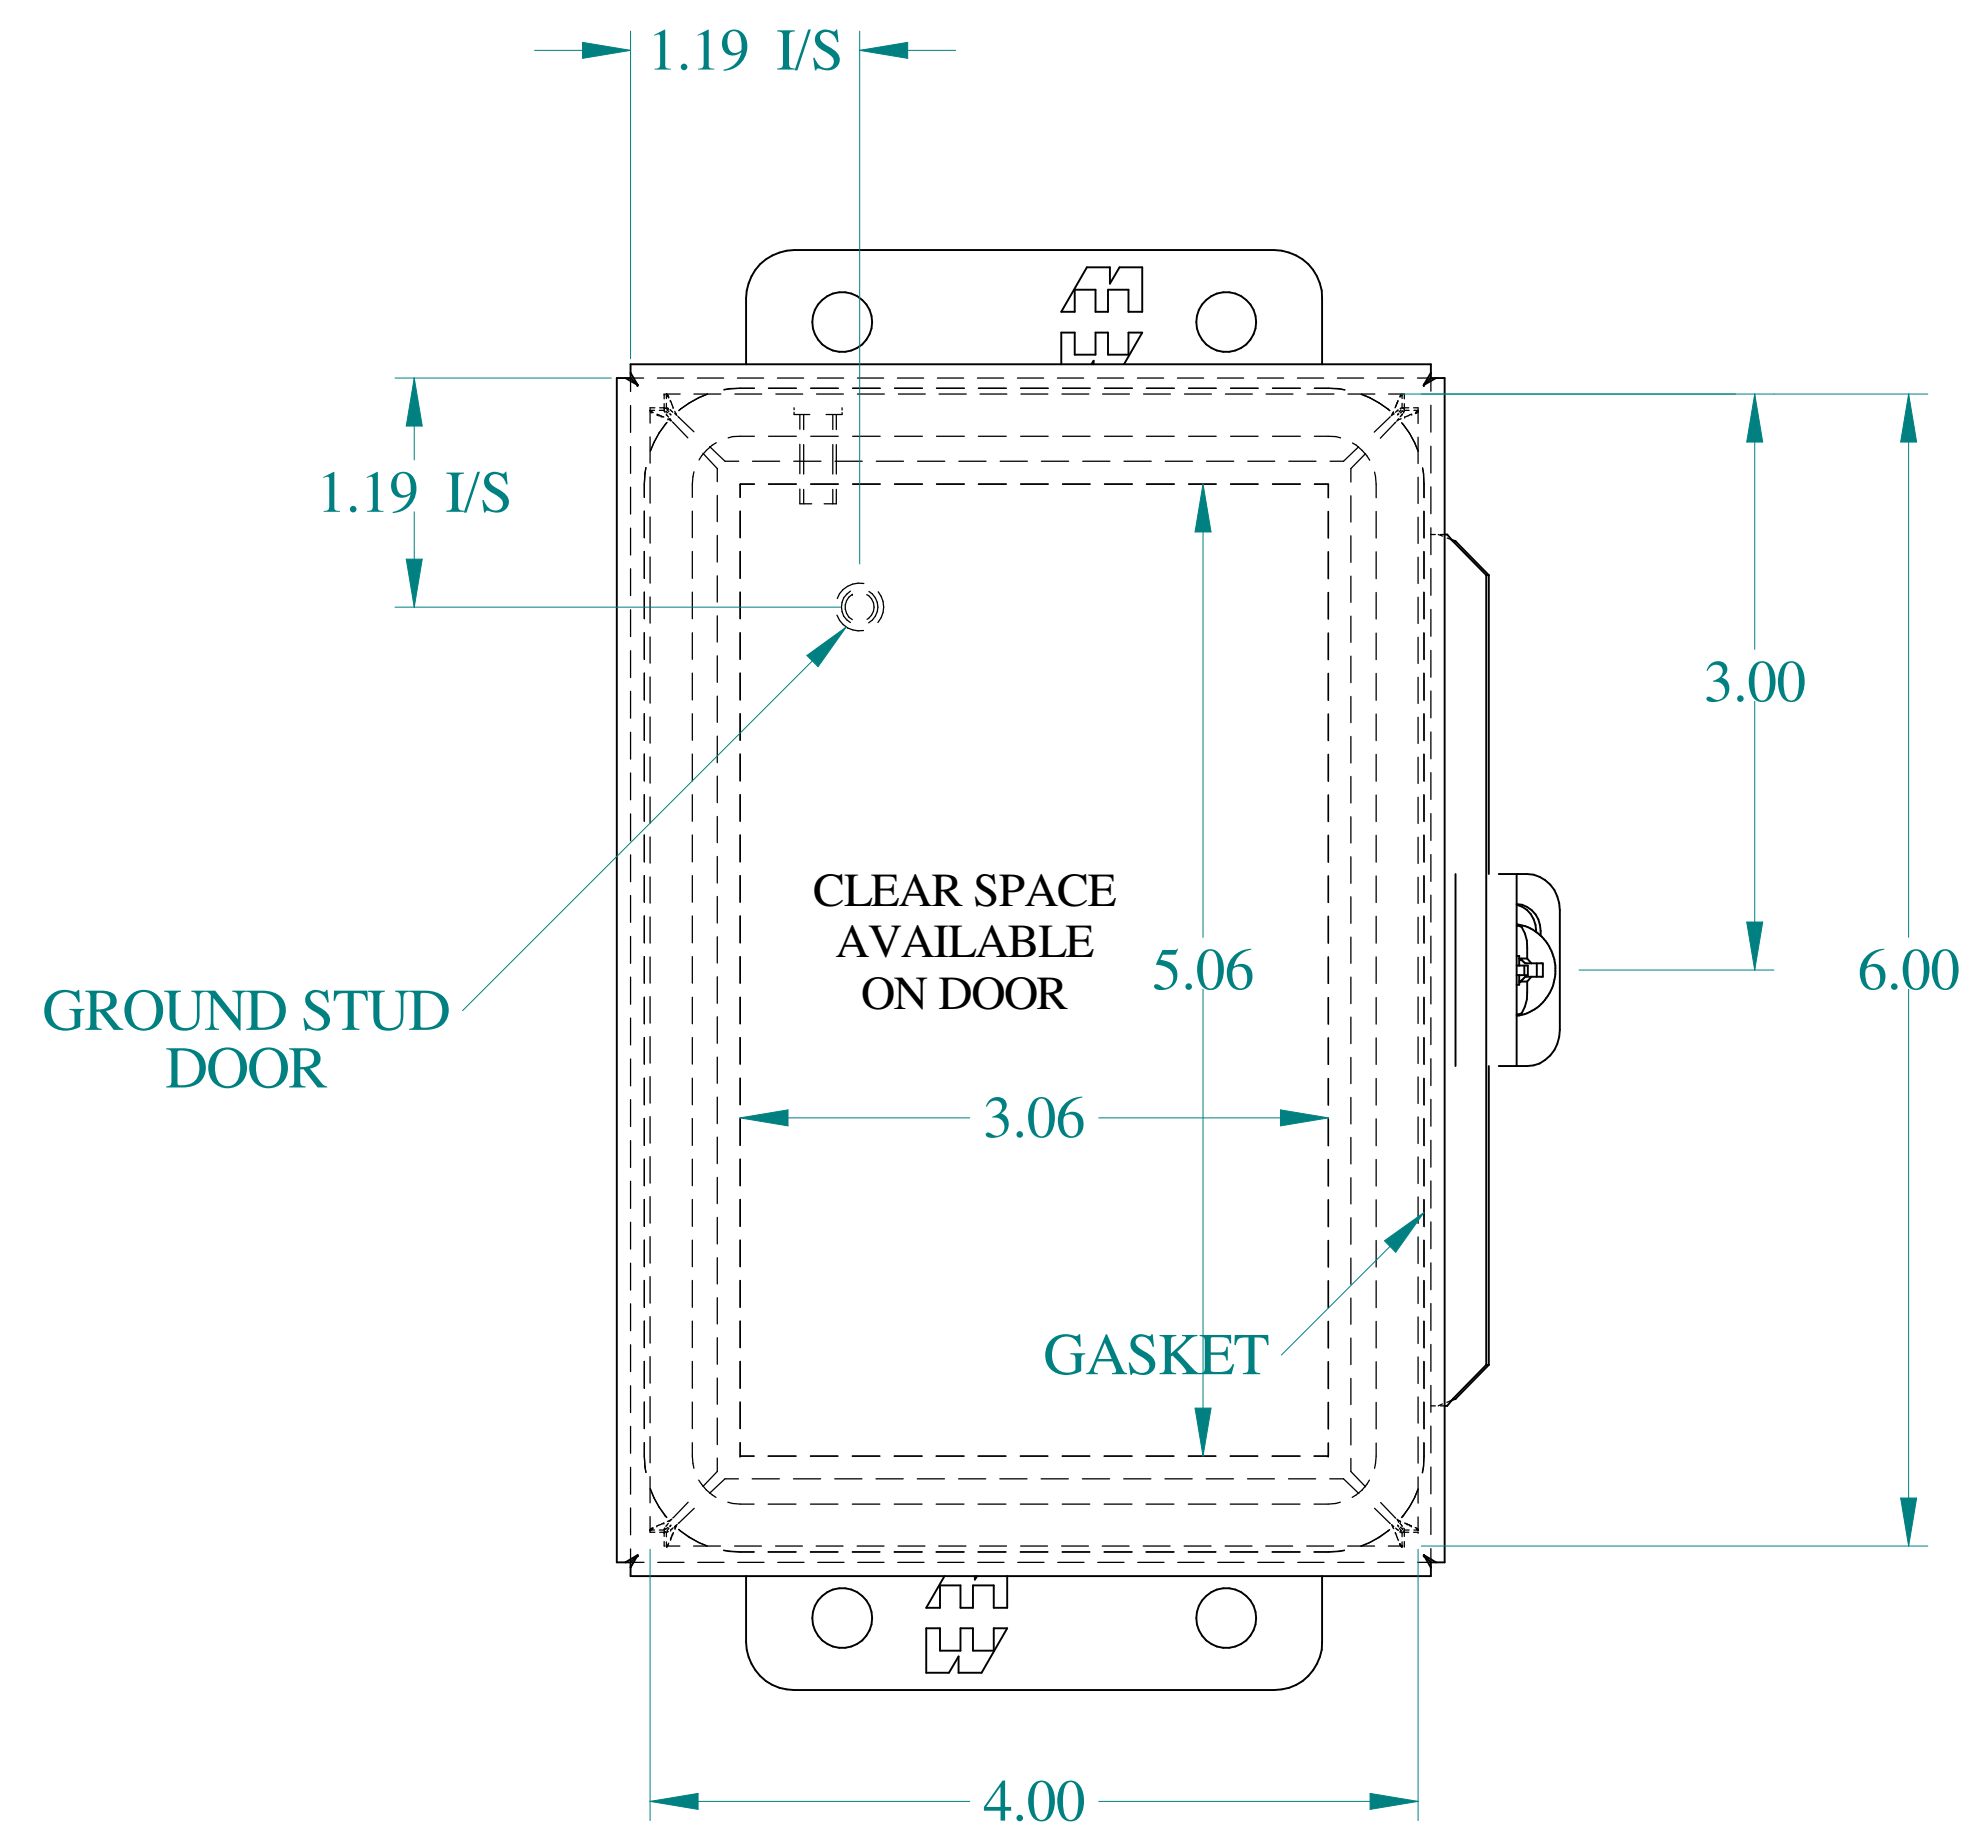

TOP VIEW

ISOMETRIC VIEWS

SIDE VIEW

FRONT VIEW

SIDE VIEW

BACK VIEW

BOTTOM VIEW

Data subject to change without notice.

Part #: 1414N4PHSSC4 Date: Mar. 25, 2019

Link: www.hammg.com/1414N4PHSSC4