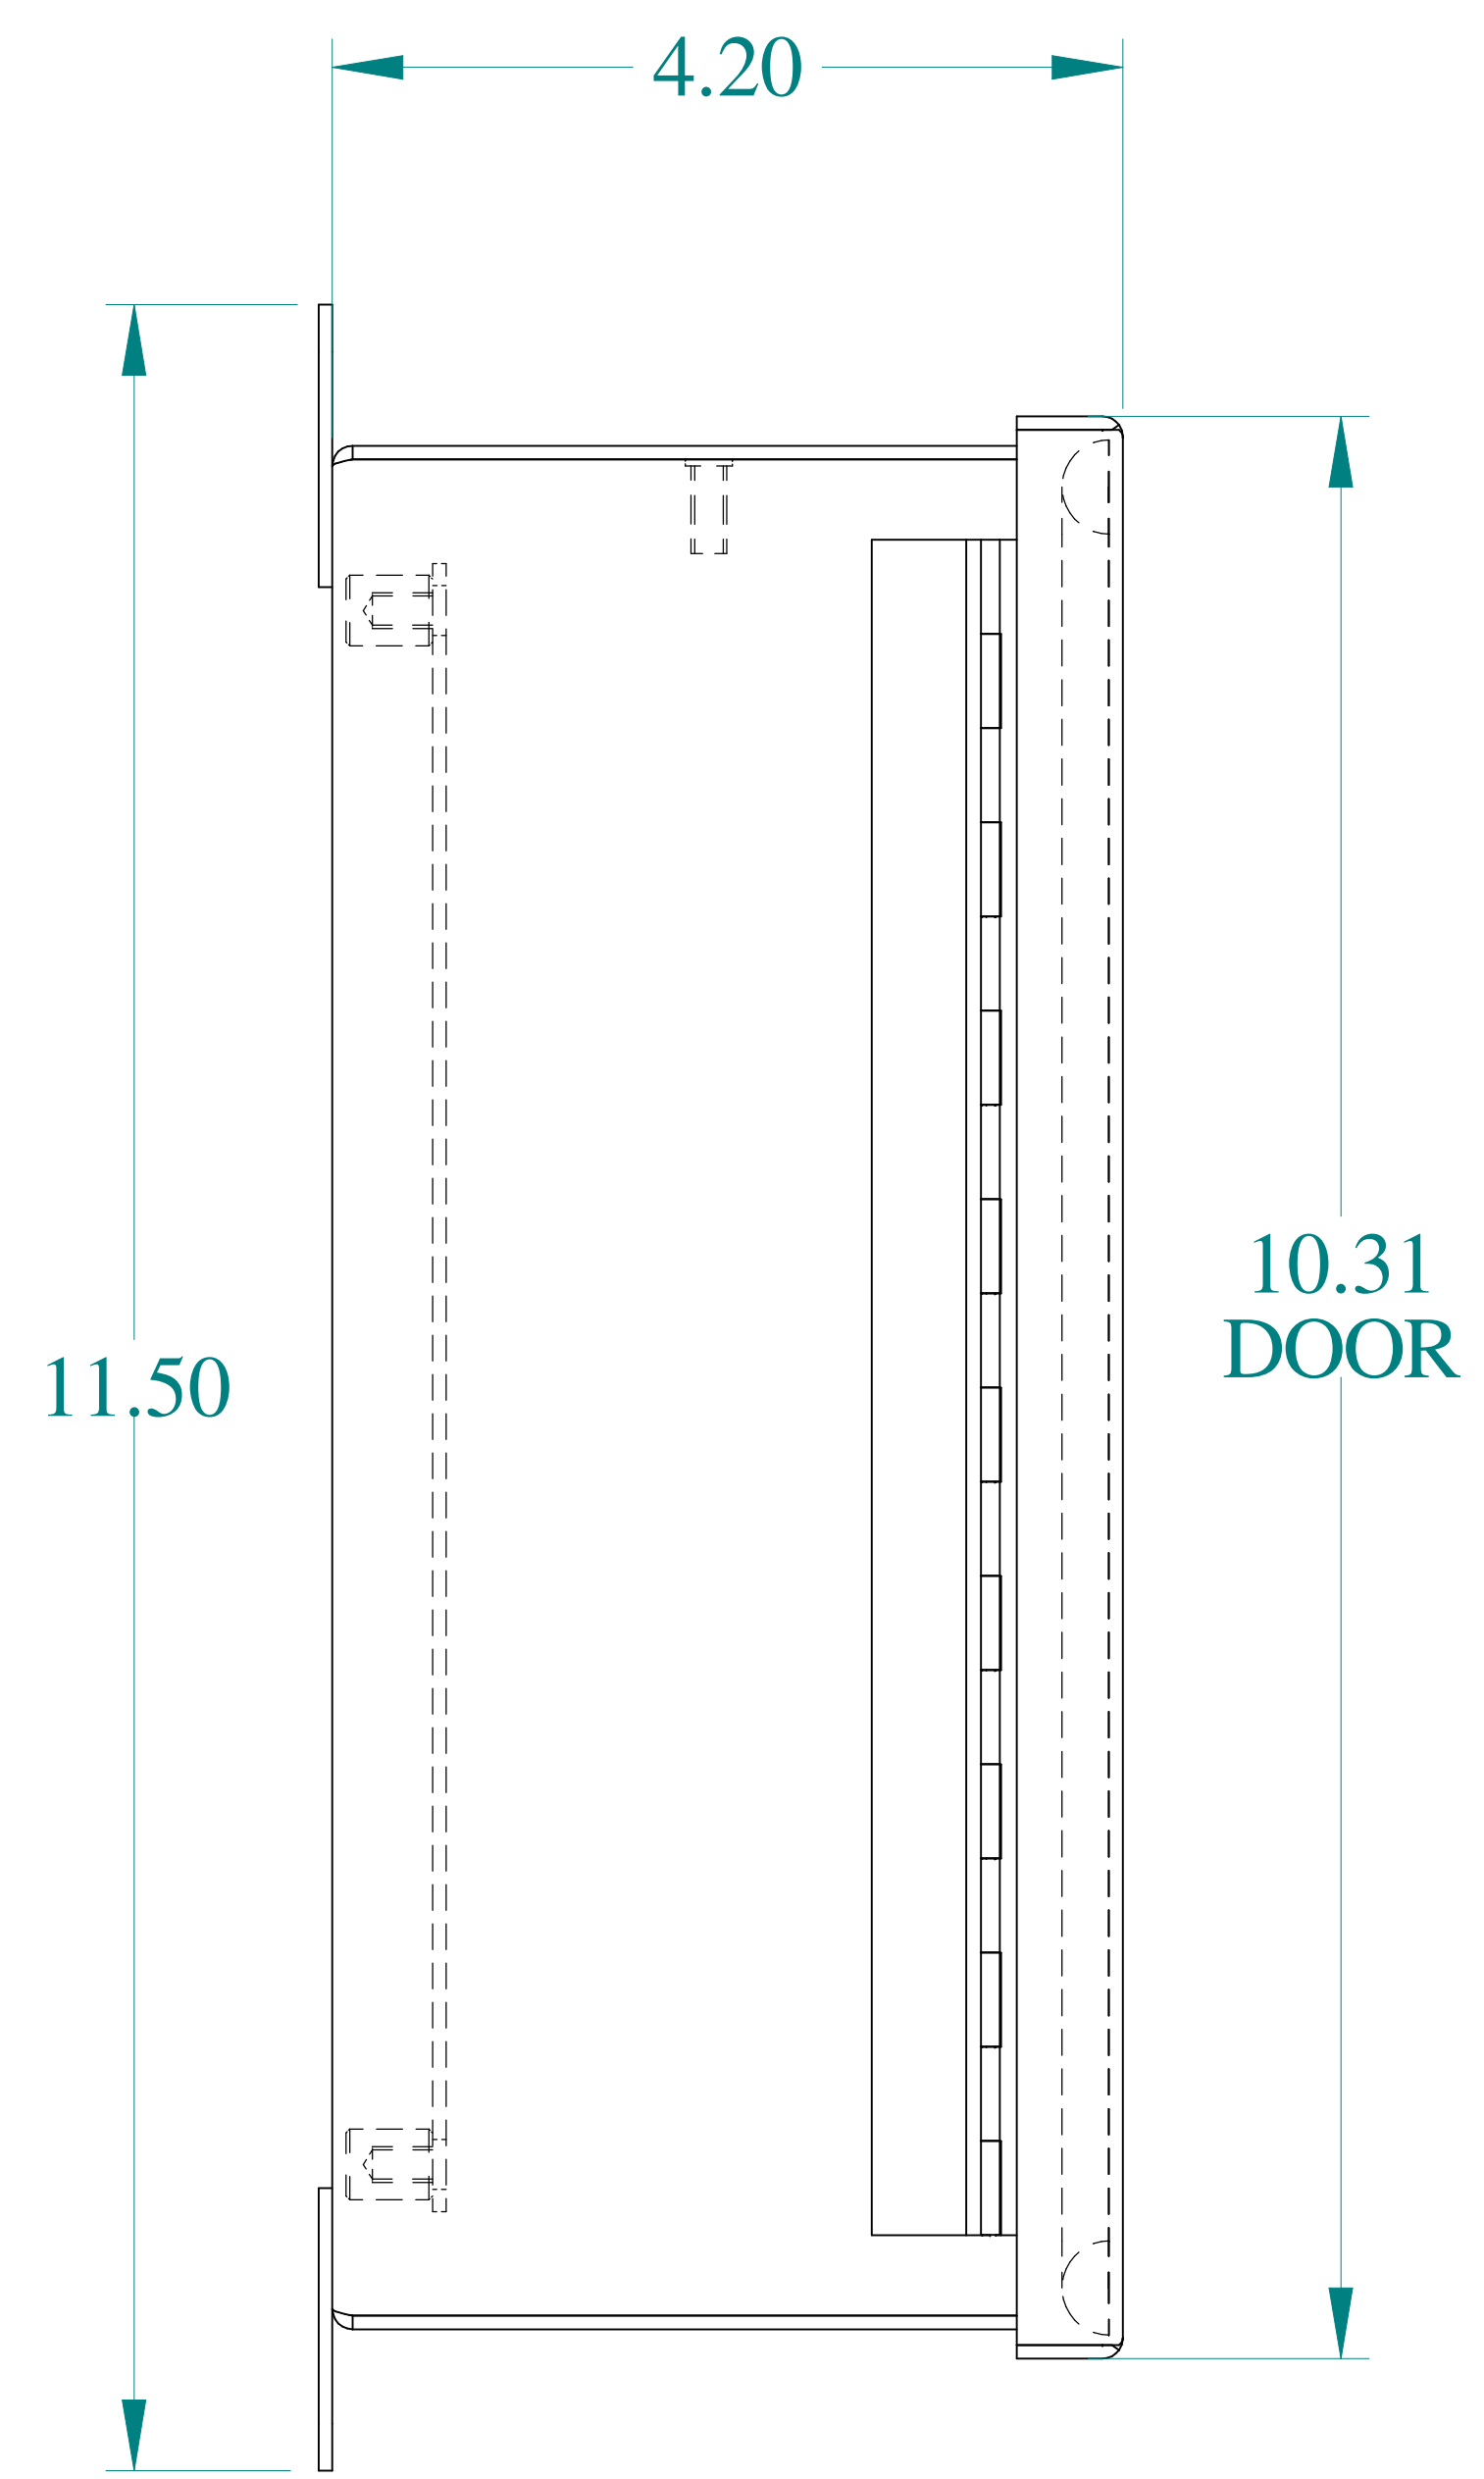

TOP VIEW

ISOMETRIC VIEWS

SIDE VIEW

FRONT VIEW

SIDE VIEW

BACK VIEW

BOTTOM VIEW

Data subject to change without notice.

Part # : 1414N4PHSSI Date : Mar. 25, 2019

Link: www.hammg.com/1414N4PHSSI