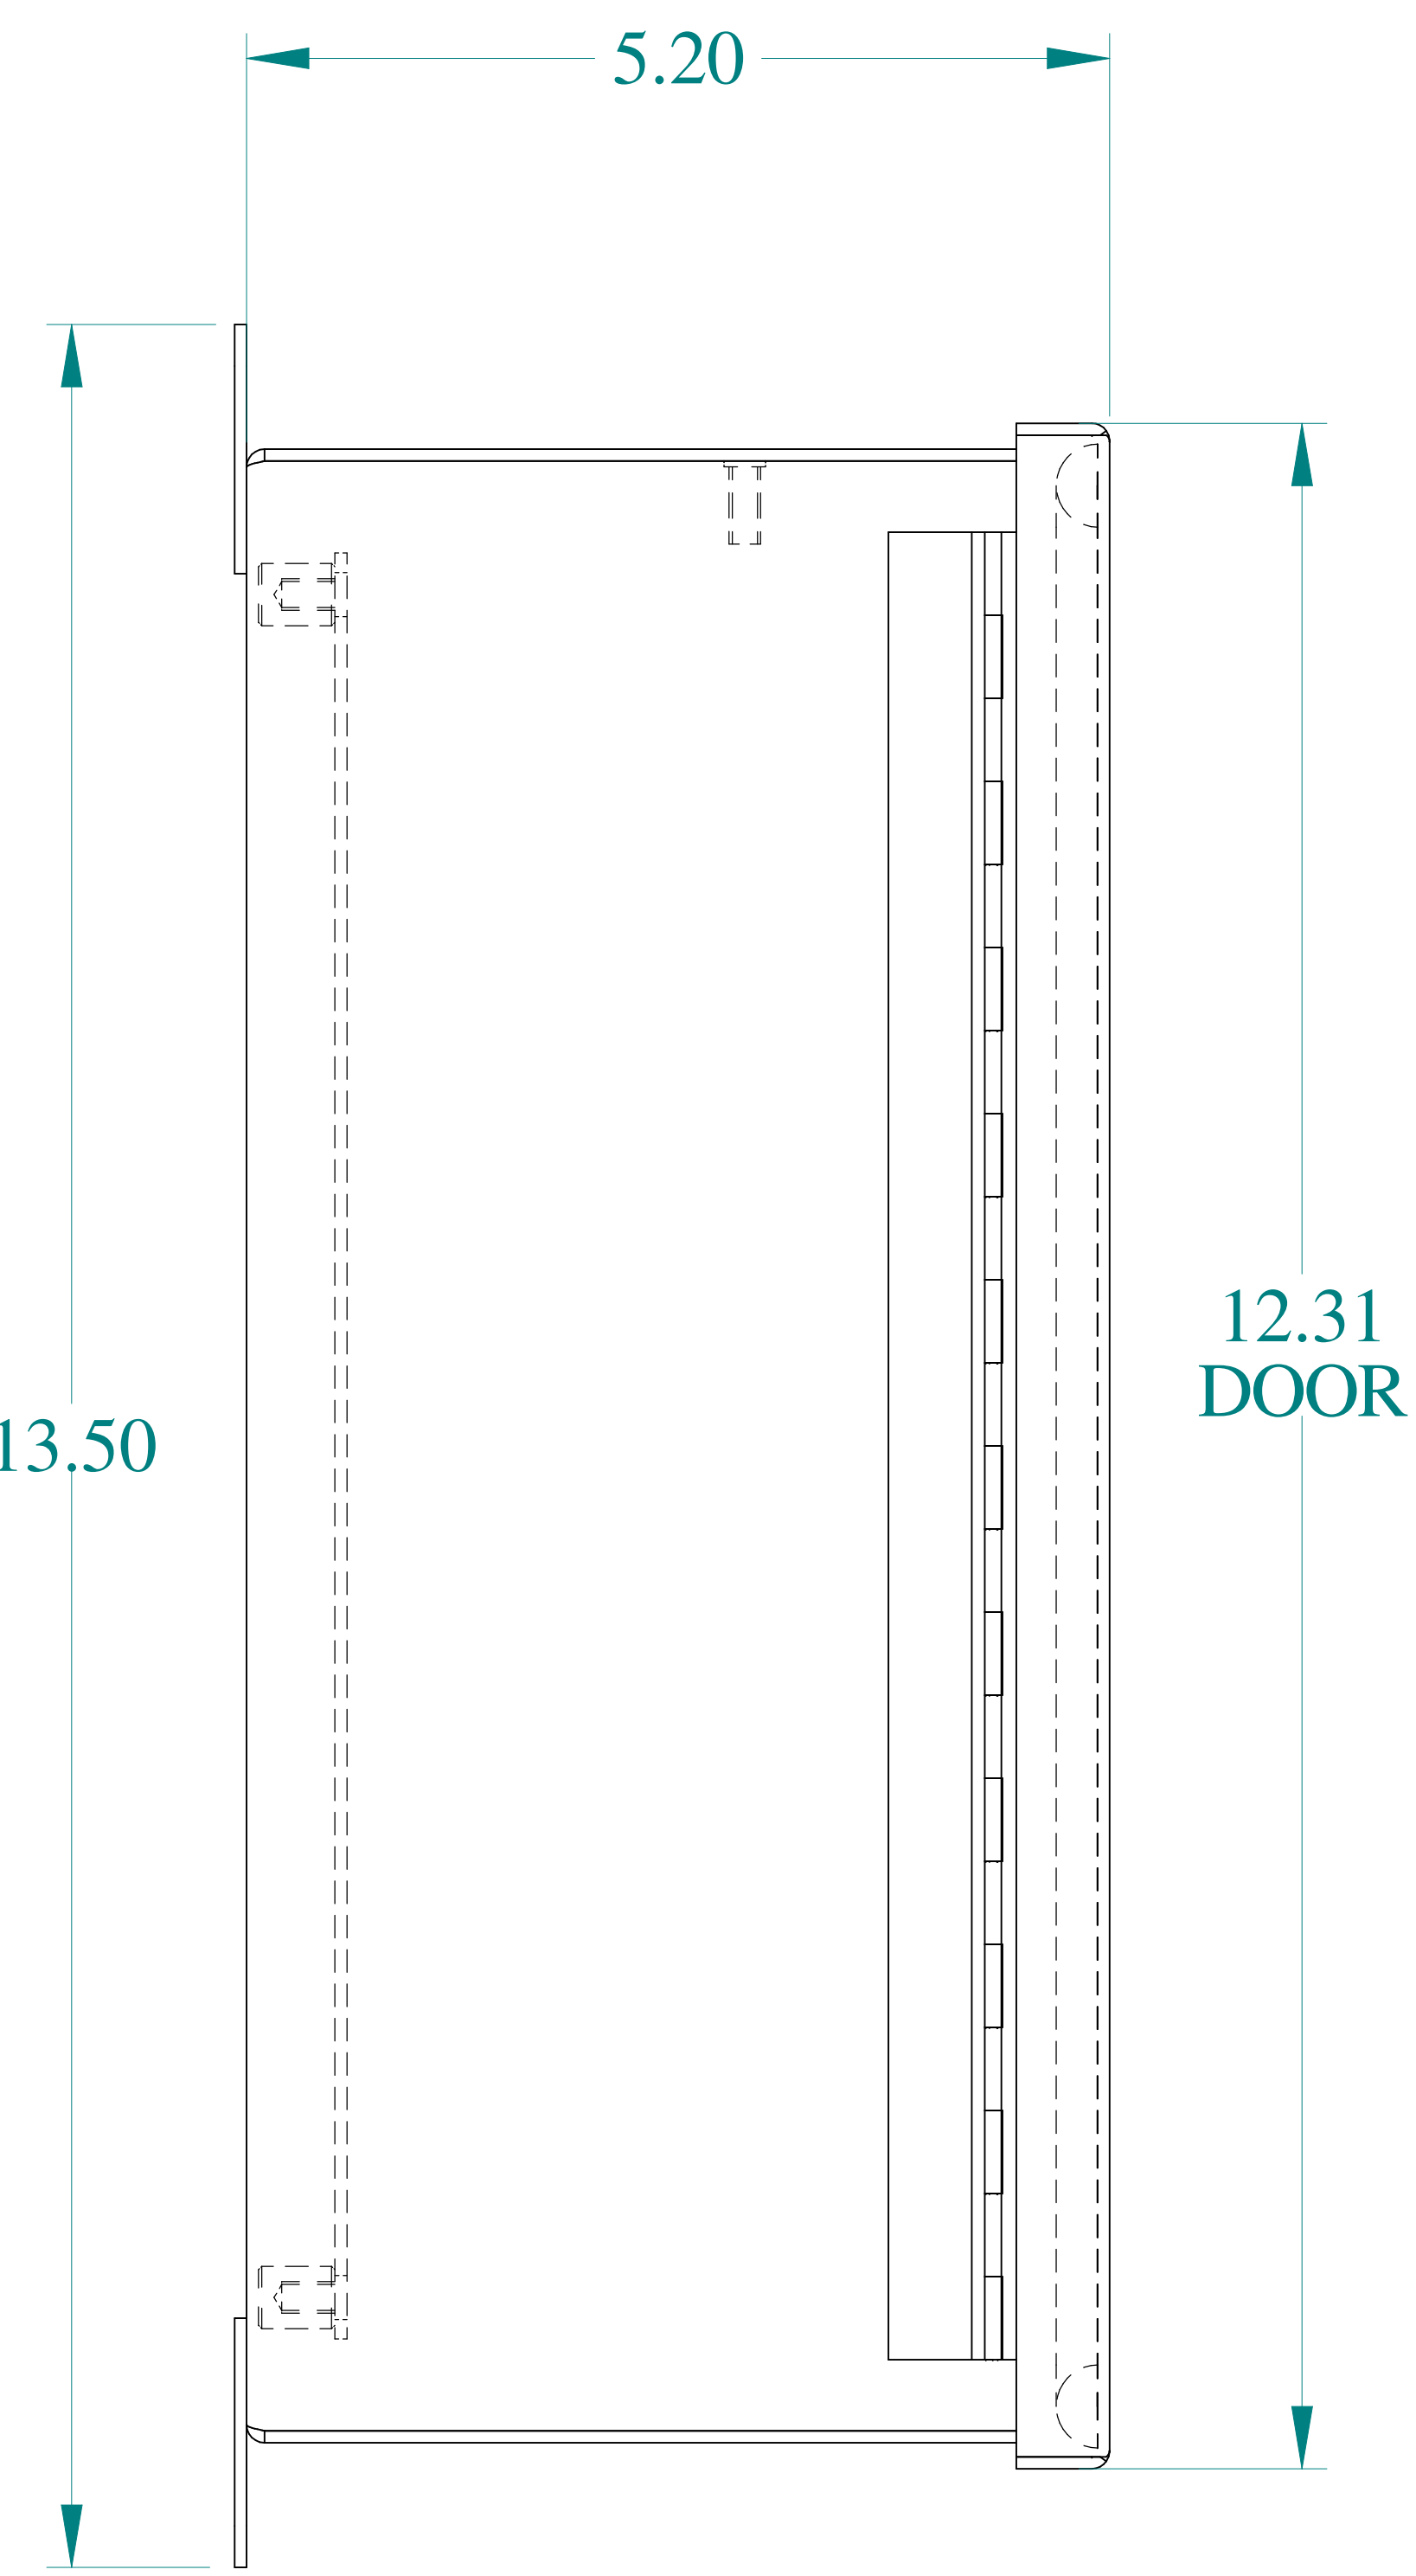

TOP VIEW

ISOMETRIC VIEWS

SIDE VIEW

FRONT VIEW

SIDE VIEW

BACK VIEW

BOTTOM VIEW

Data subject to change without notice.

Part #: 1414N4PHSSK

Date: Mar. 25, 2019

Link: [www.hammfg.com/1414N4PHSSK](http://www.hammfg.com/1414N4PHSSK)