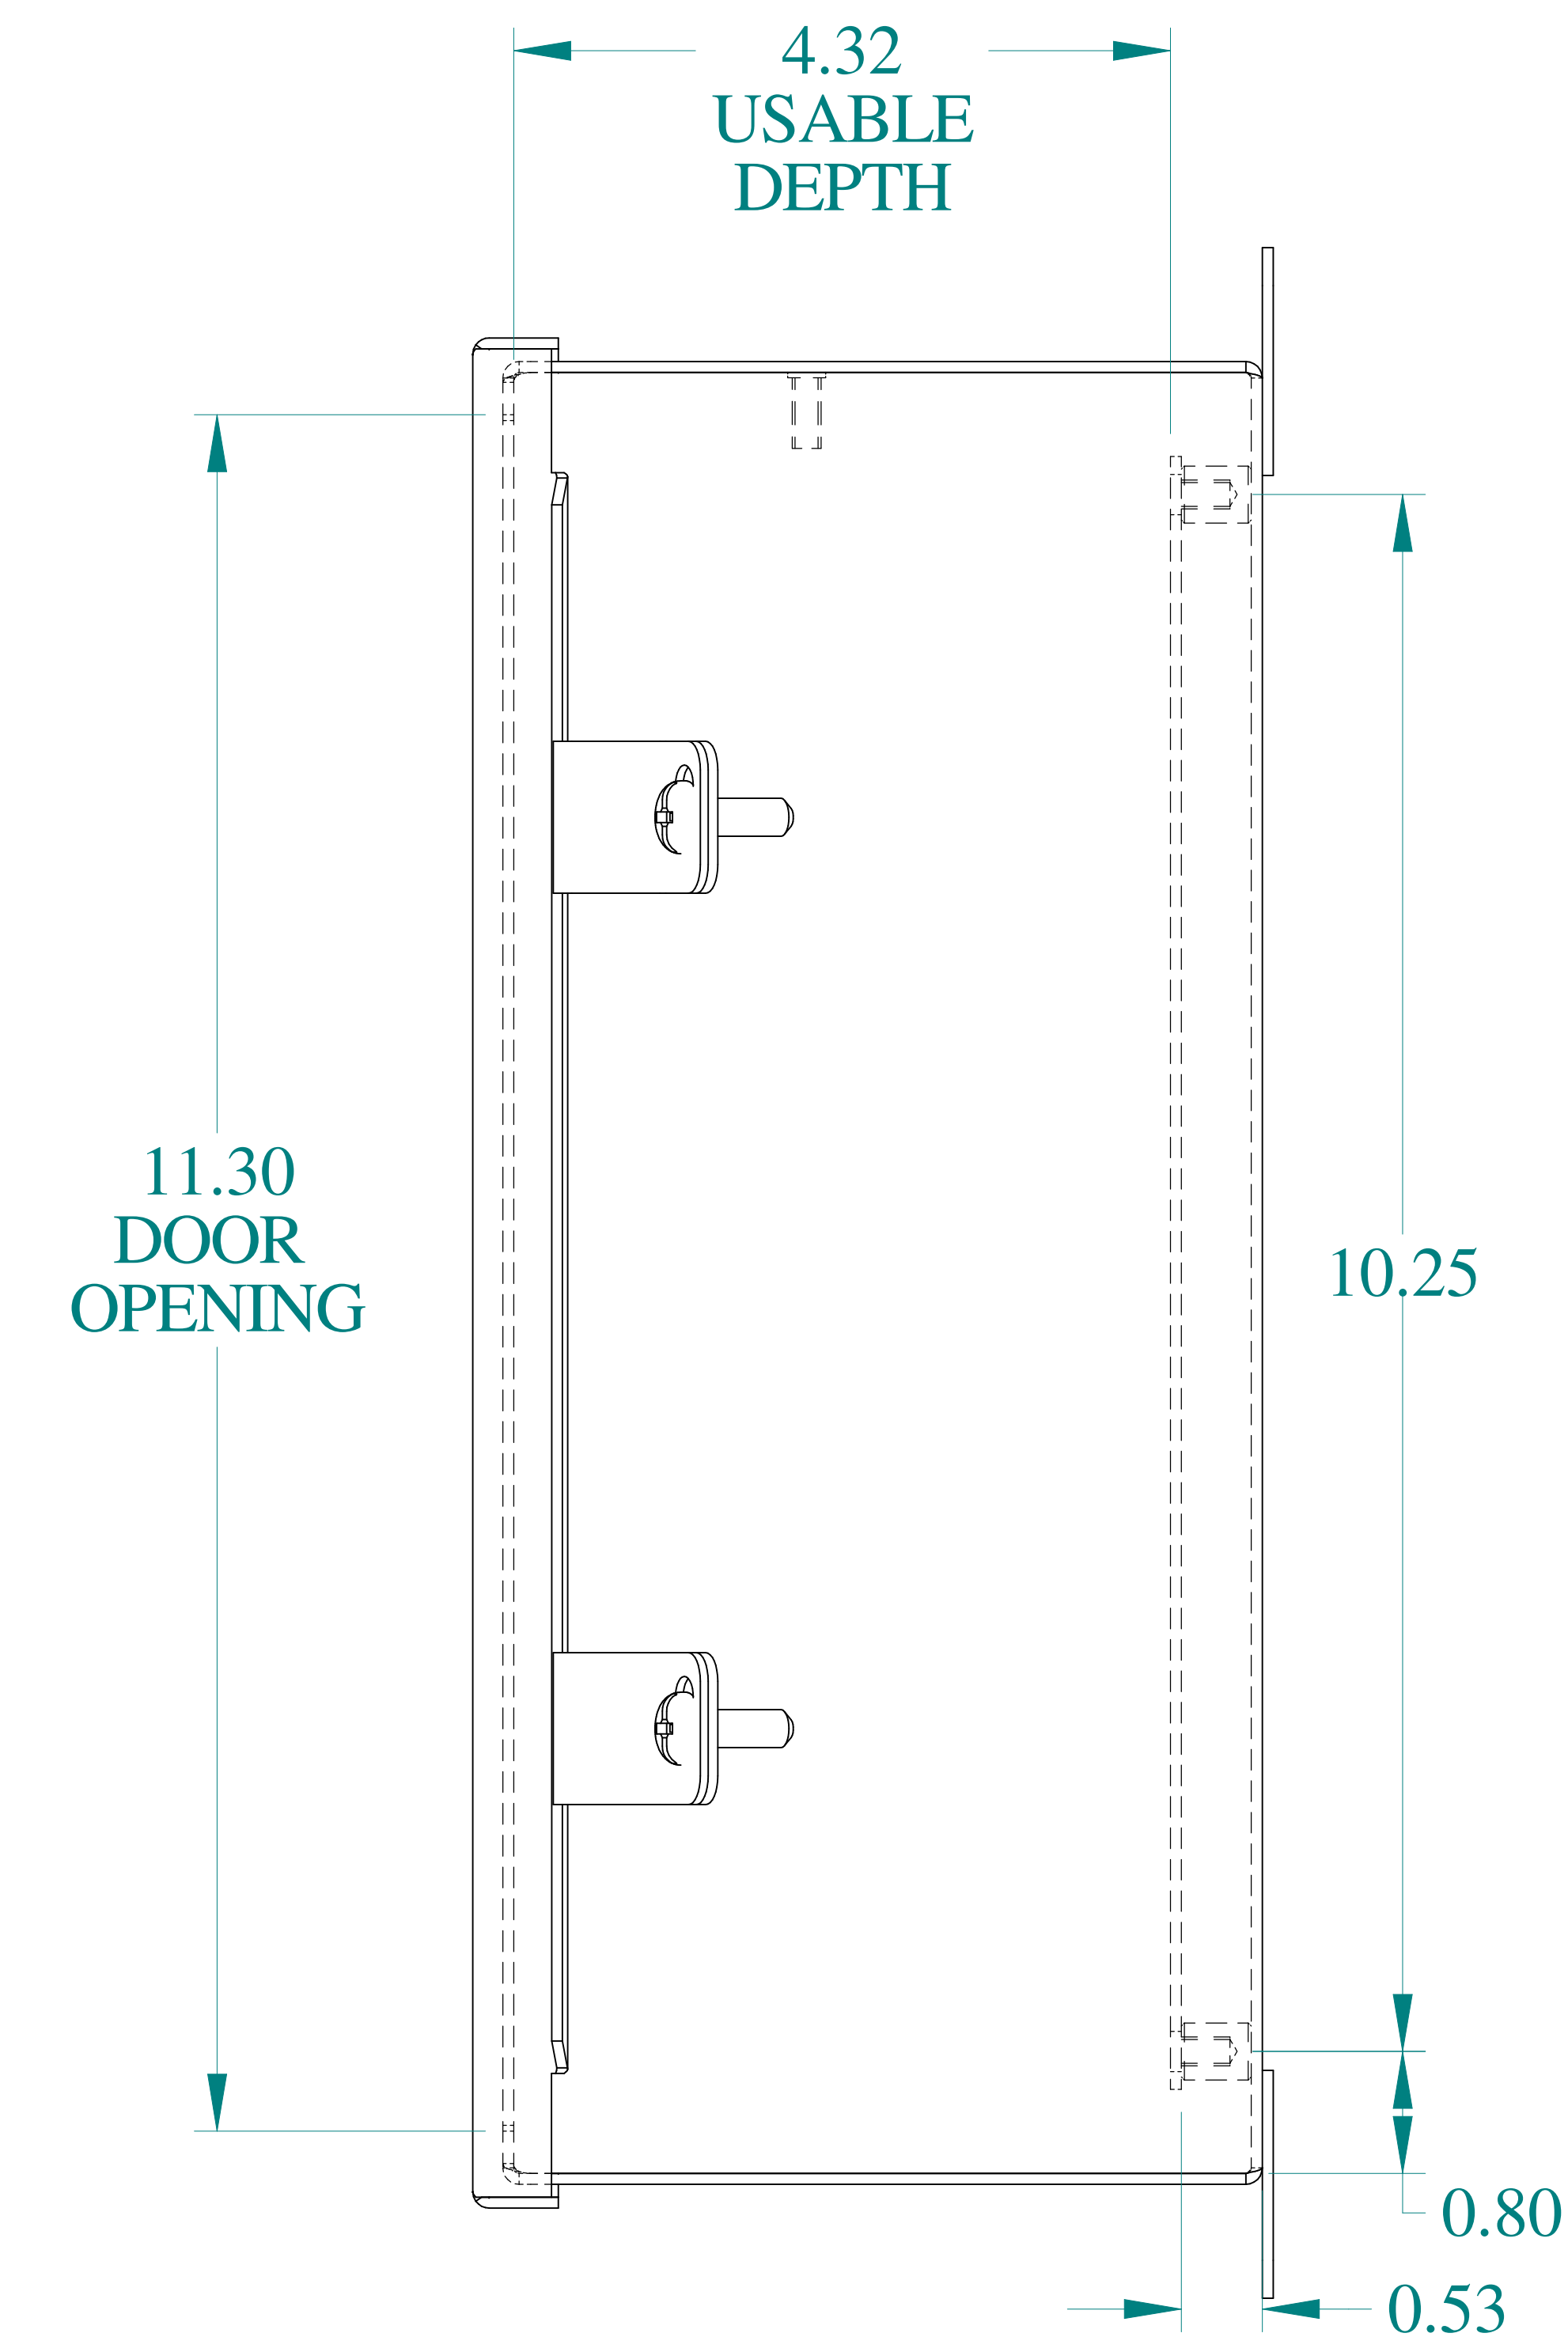

TOP VIEW

ISOMETRIC VIEWS

SIDE VIEW

FRONT VIEW

SIDE VIEW

BACK VIEW

BOTTOM VIEW

Data subject to change without notice.

Part #: 1414N4PHSSK

Date: Mar. 25, 2019

Link: [www.hammfg.com/1414N4PHSSK](http://www.hammfg.com/1414N4PHSSK)