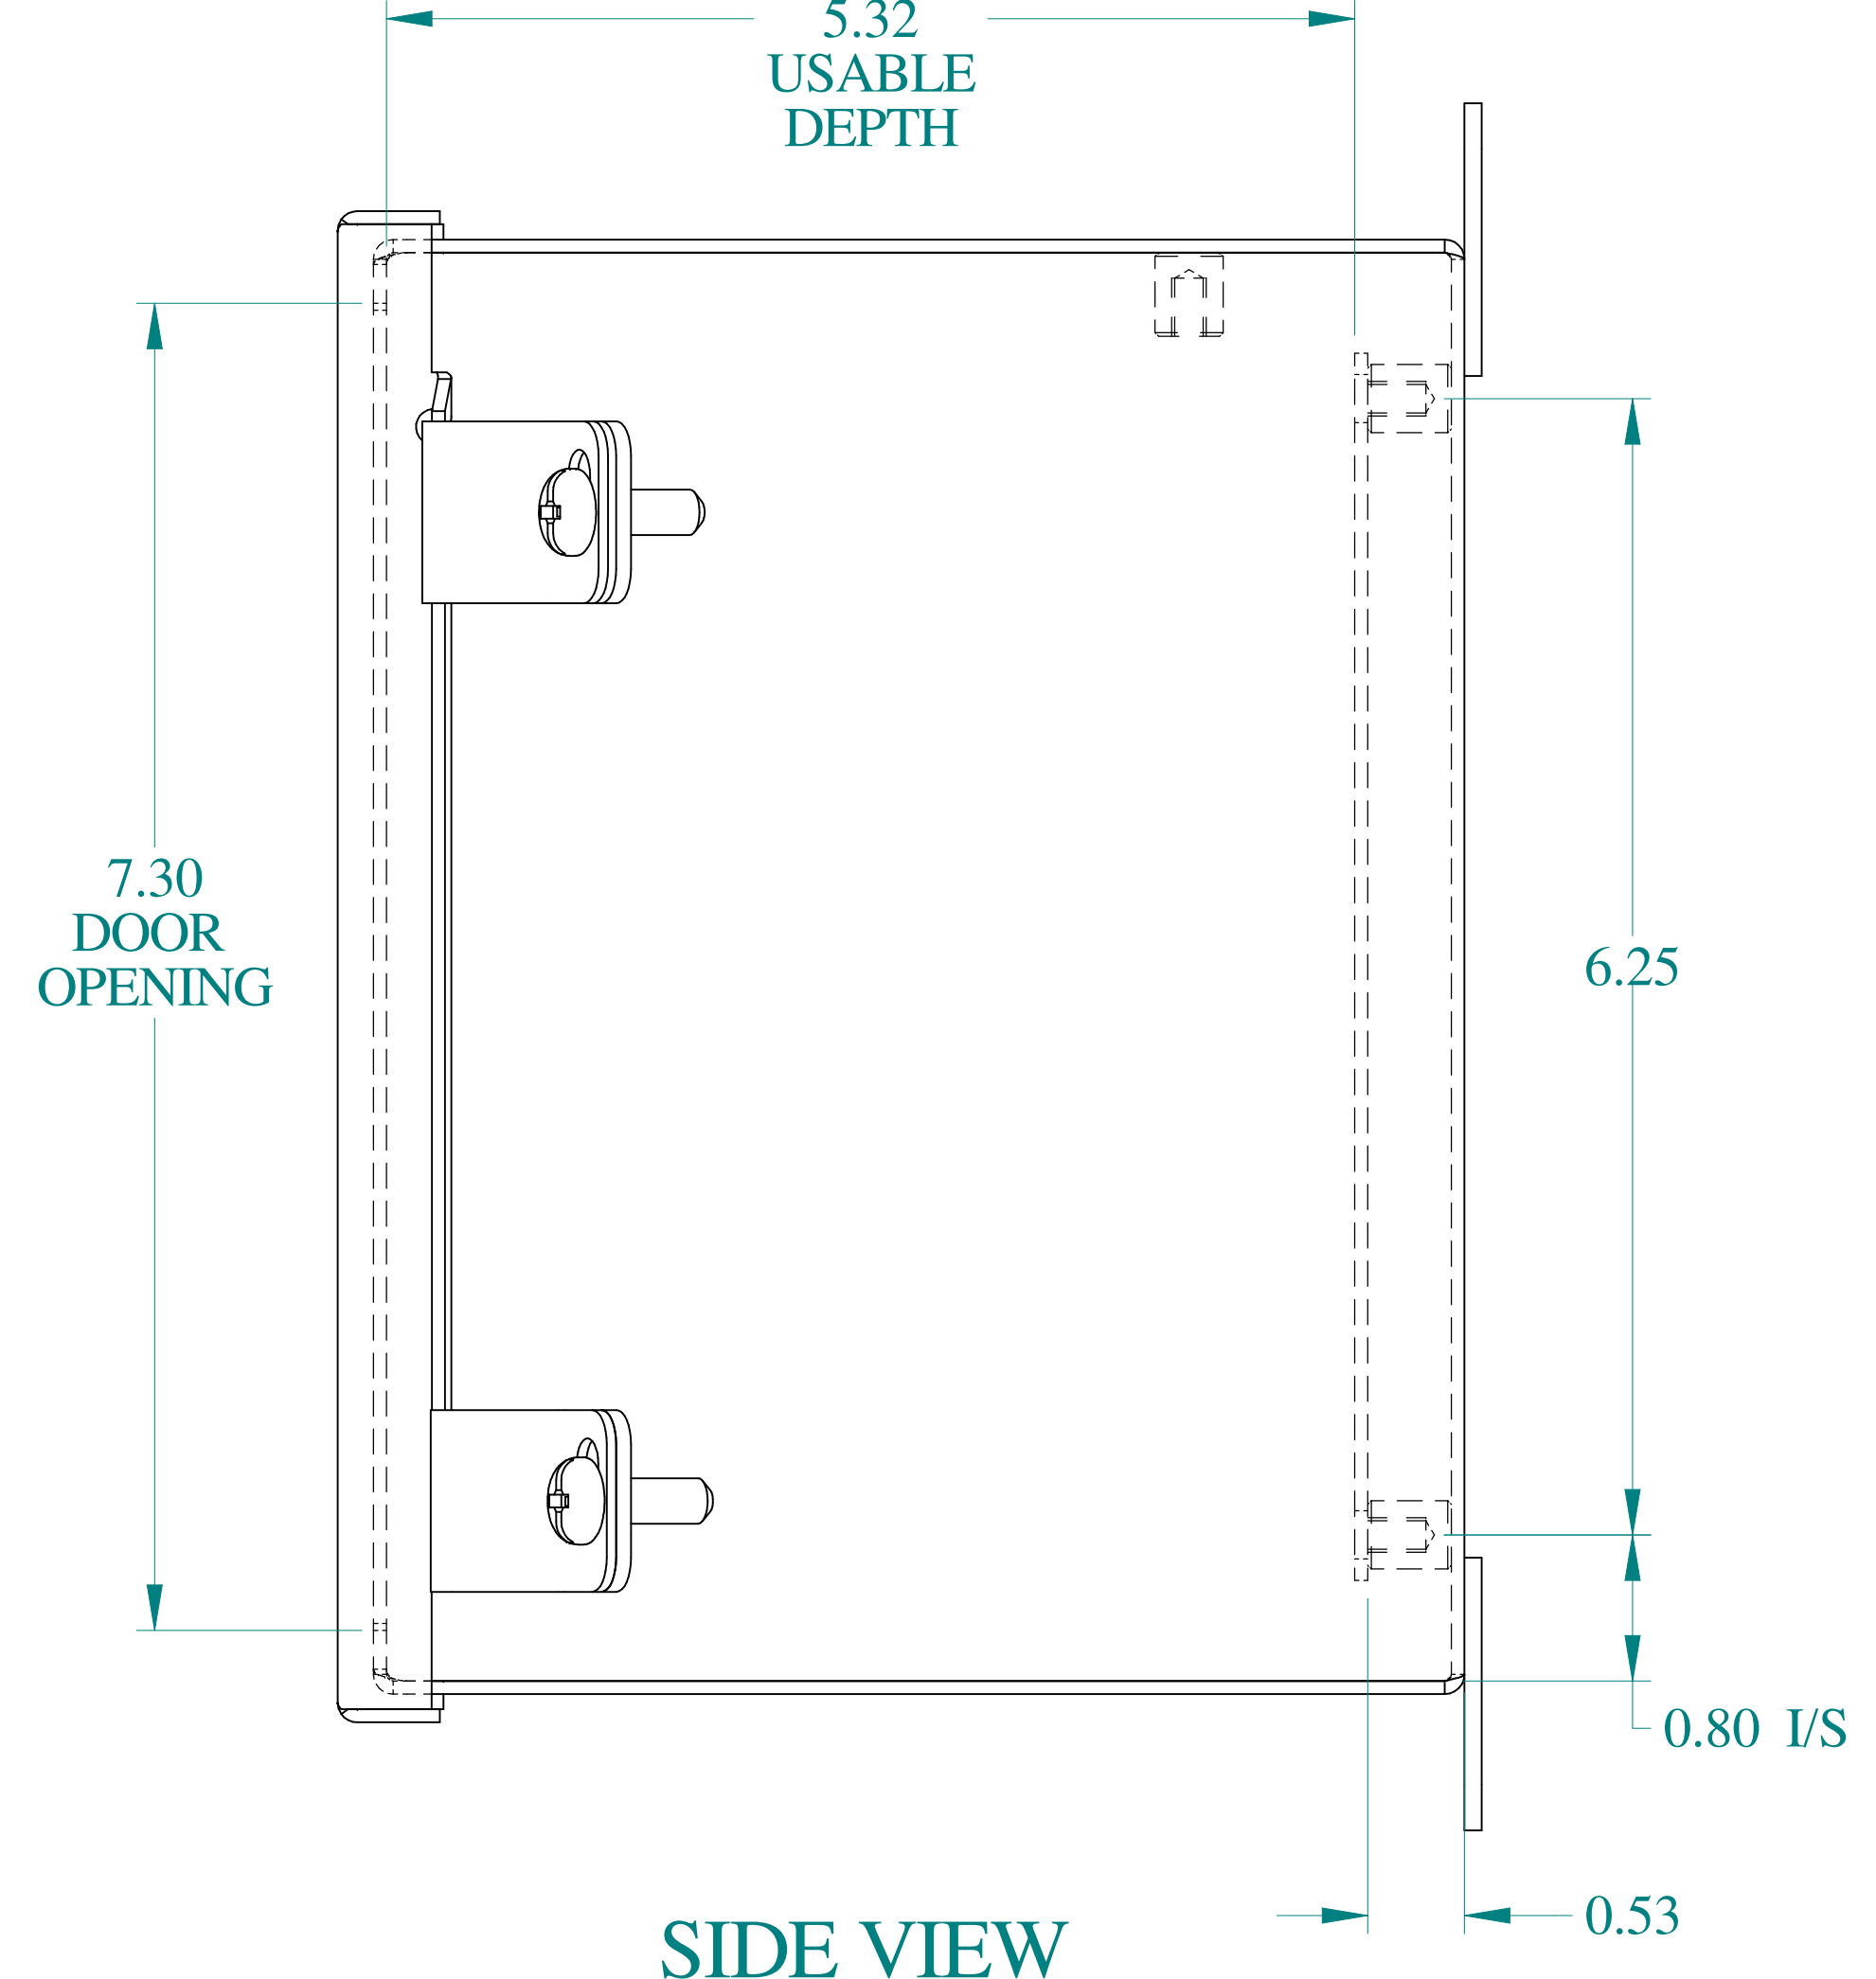

TOP VIEW

ISOMETRIC VIEWS

SIDE VIEW

FRONT VIEW

SIDE VIEW

BACK VIEW

BOTTOM VIEW

Data subject to change without notice.

Part #: 1414PHG6

Date: Mar. 24, 2019

Link: www.hammg.com/1414PHG6