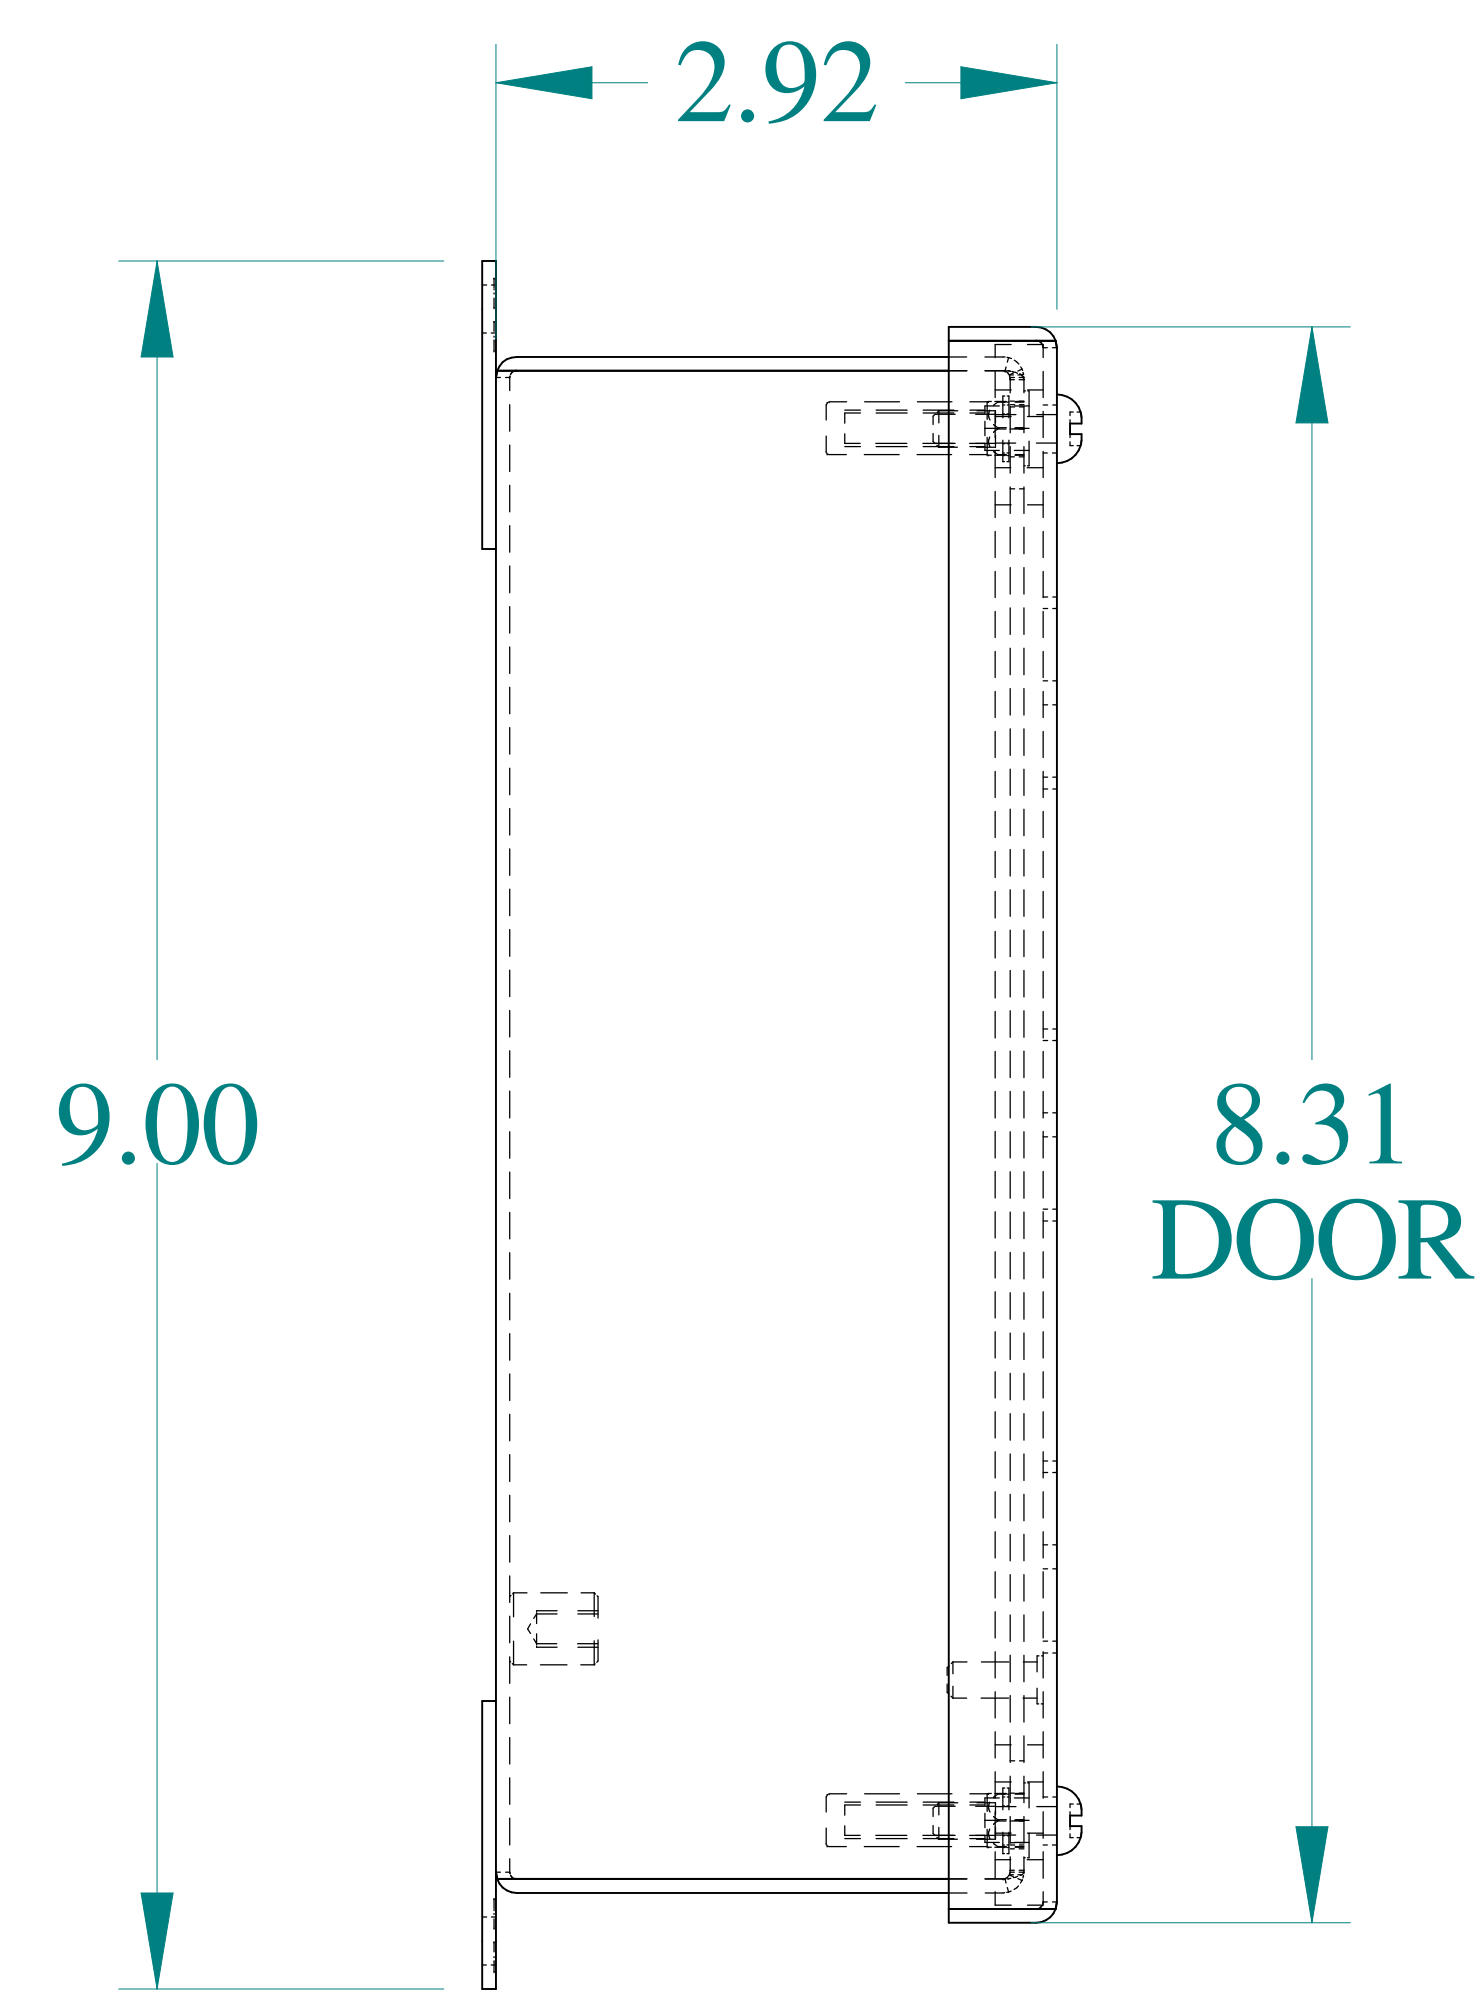

TOP VIEW

DETAIL Z
TYP

ISOMETRIC VIEWS

SIDE VIEW

FRONT VIEW

SIDE VIEW

BACK VIEW

BOTTOM VIEW

Data subject to change without notice.

Part # : 1435MC

Date : Mar. 23, 2019

Link: www.hamdfg.com/1435MC