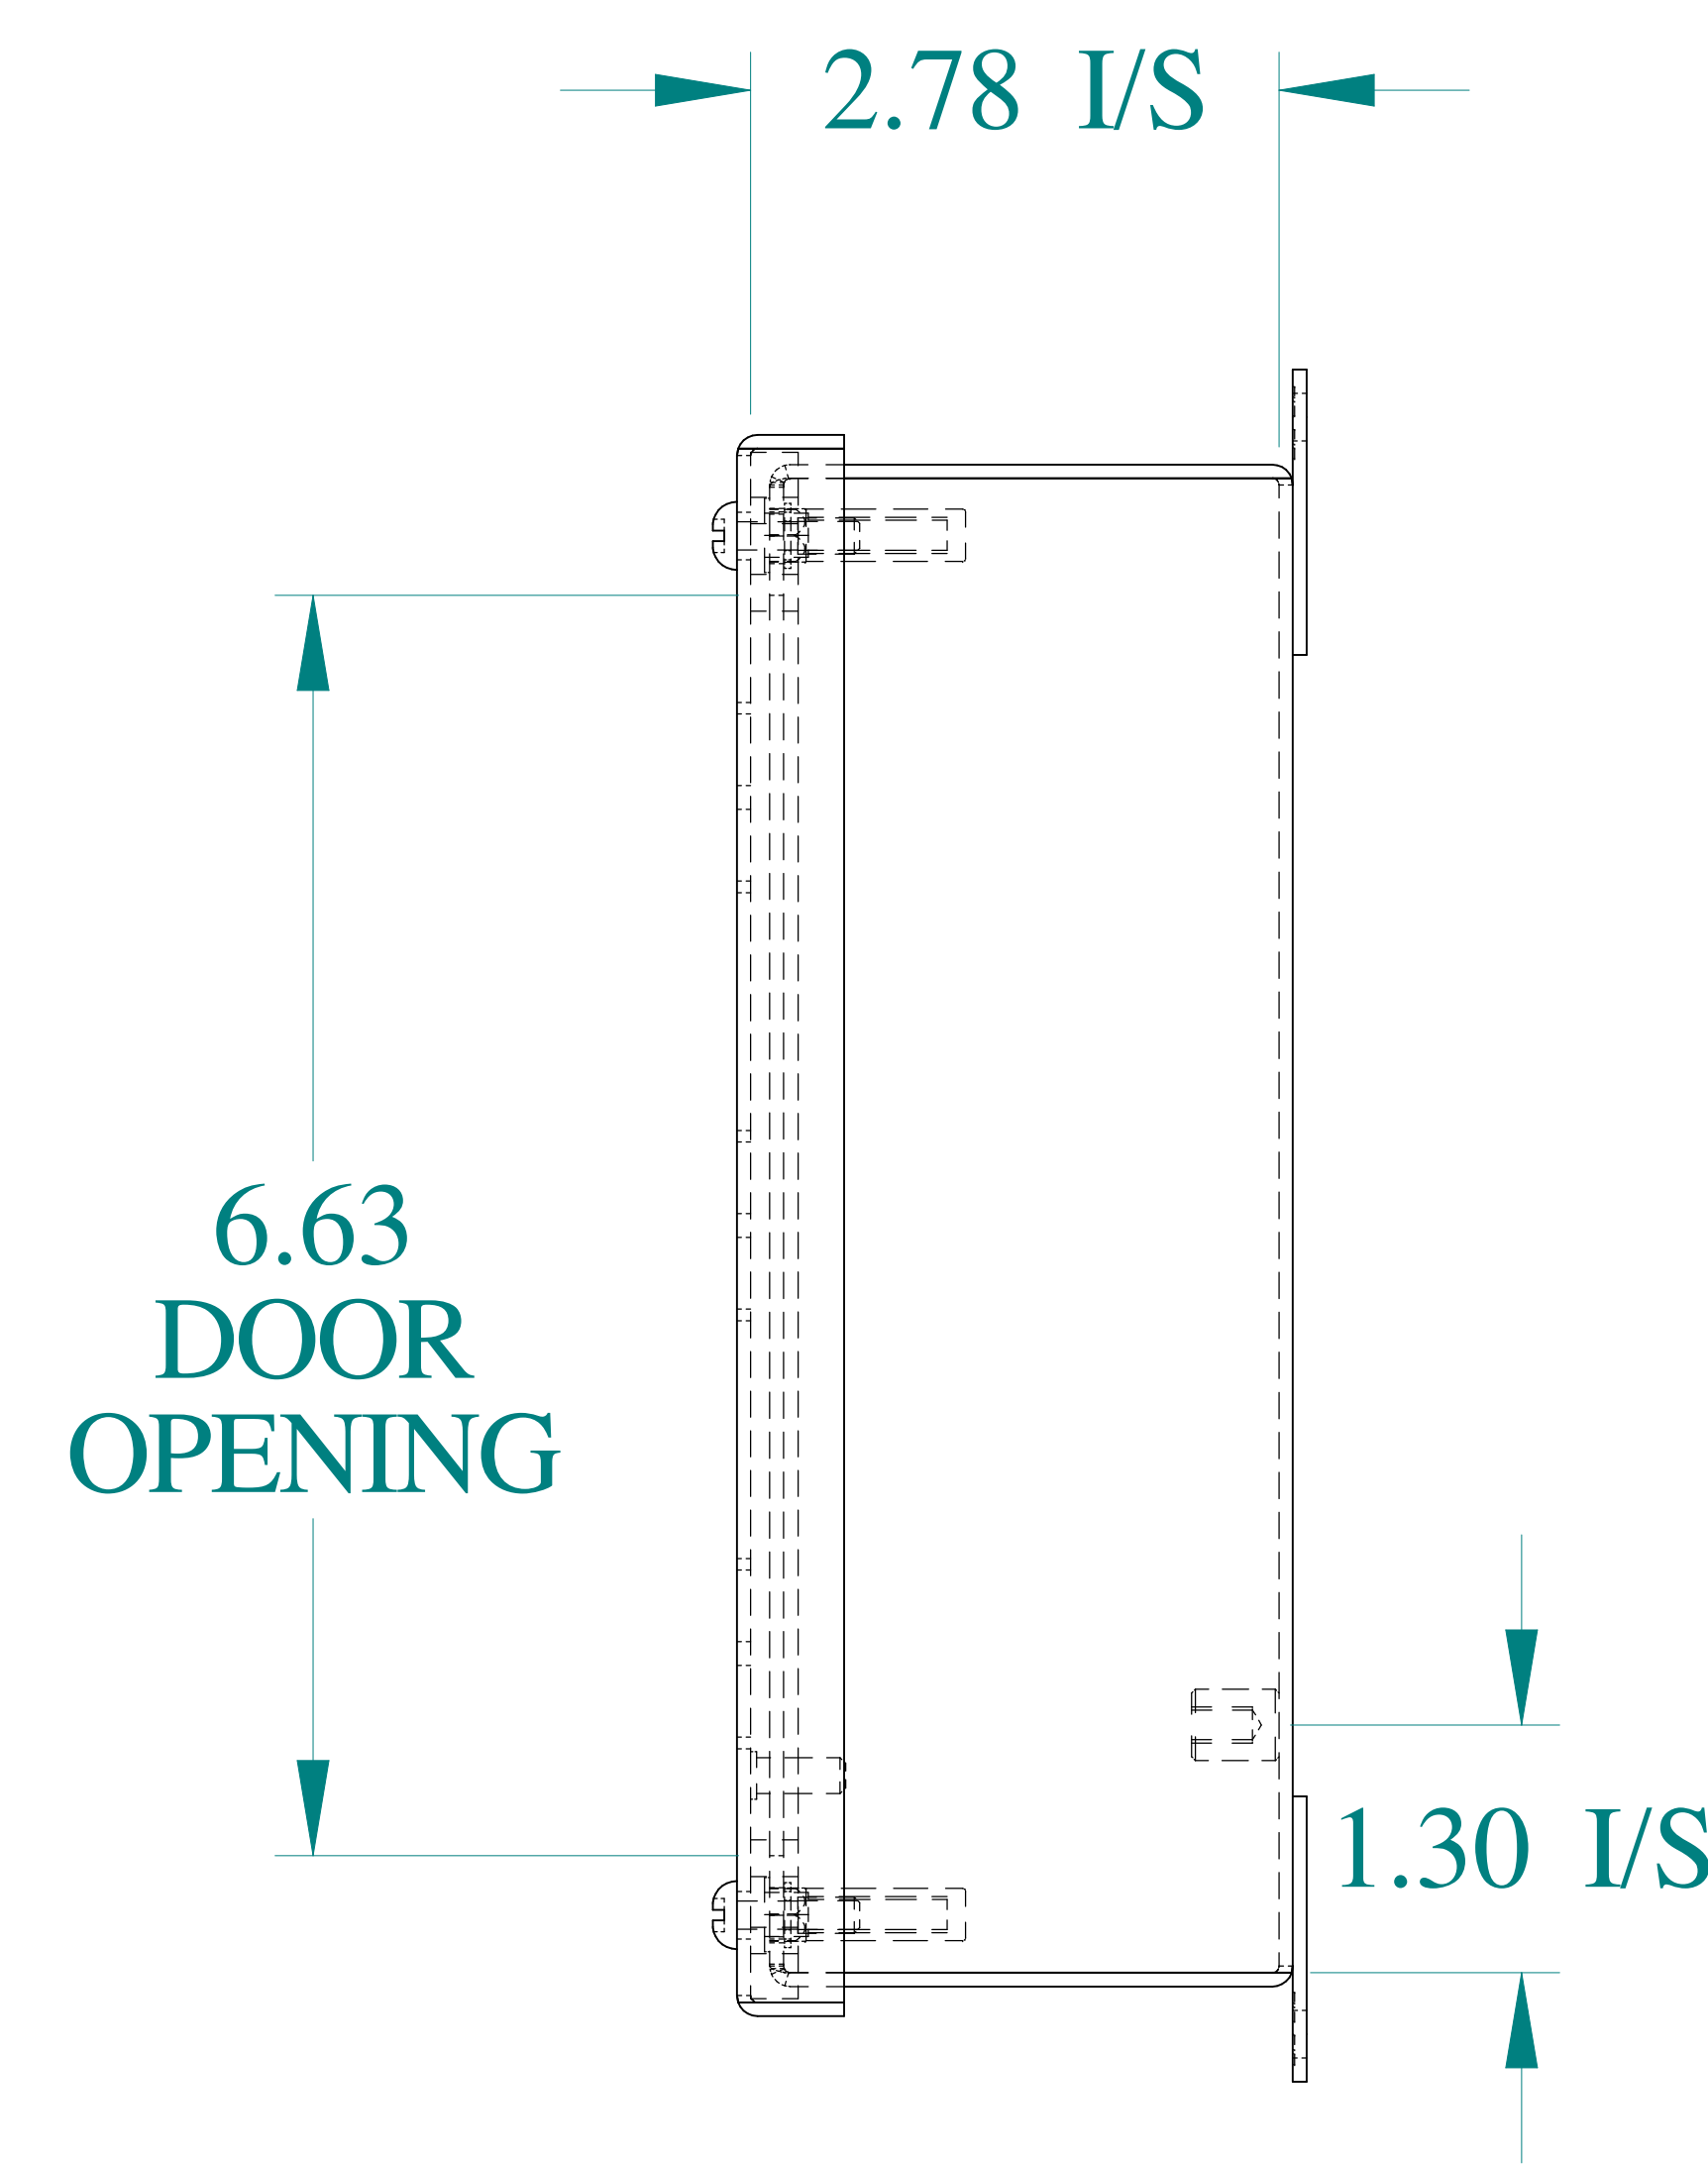

TOP VIEW

DETAIL Z
TYP

ISOMETRIC VIEWS

SIDE VIEW

FRONT VIEW

SIDE VIEW

BACK VIEW

BOTTOM VIEW

Data subject to change without notice.

Part # : 1435MC

Date : Mar. 23, 2019

Link: www.hamdfg.com/1435MC