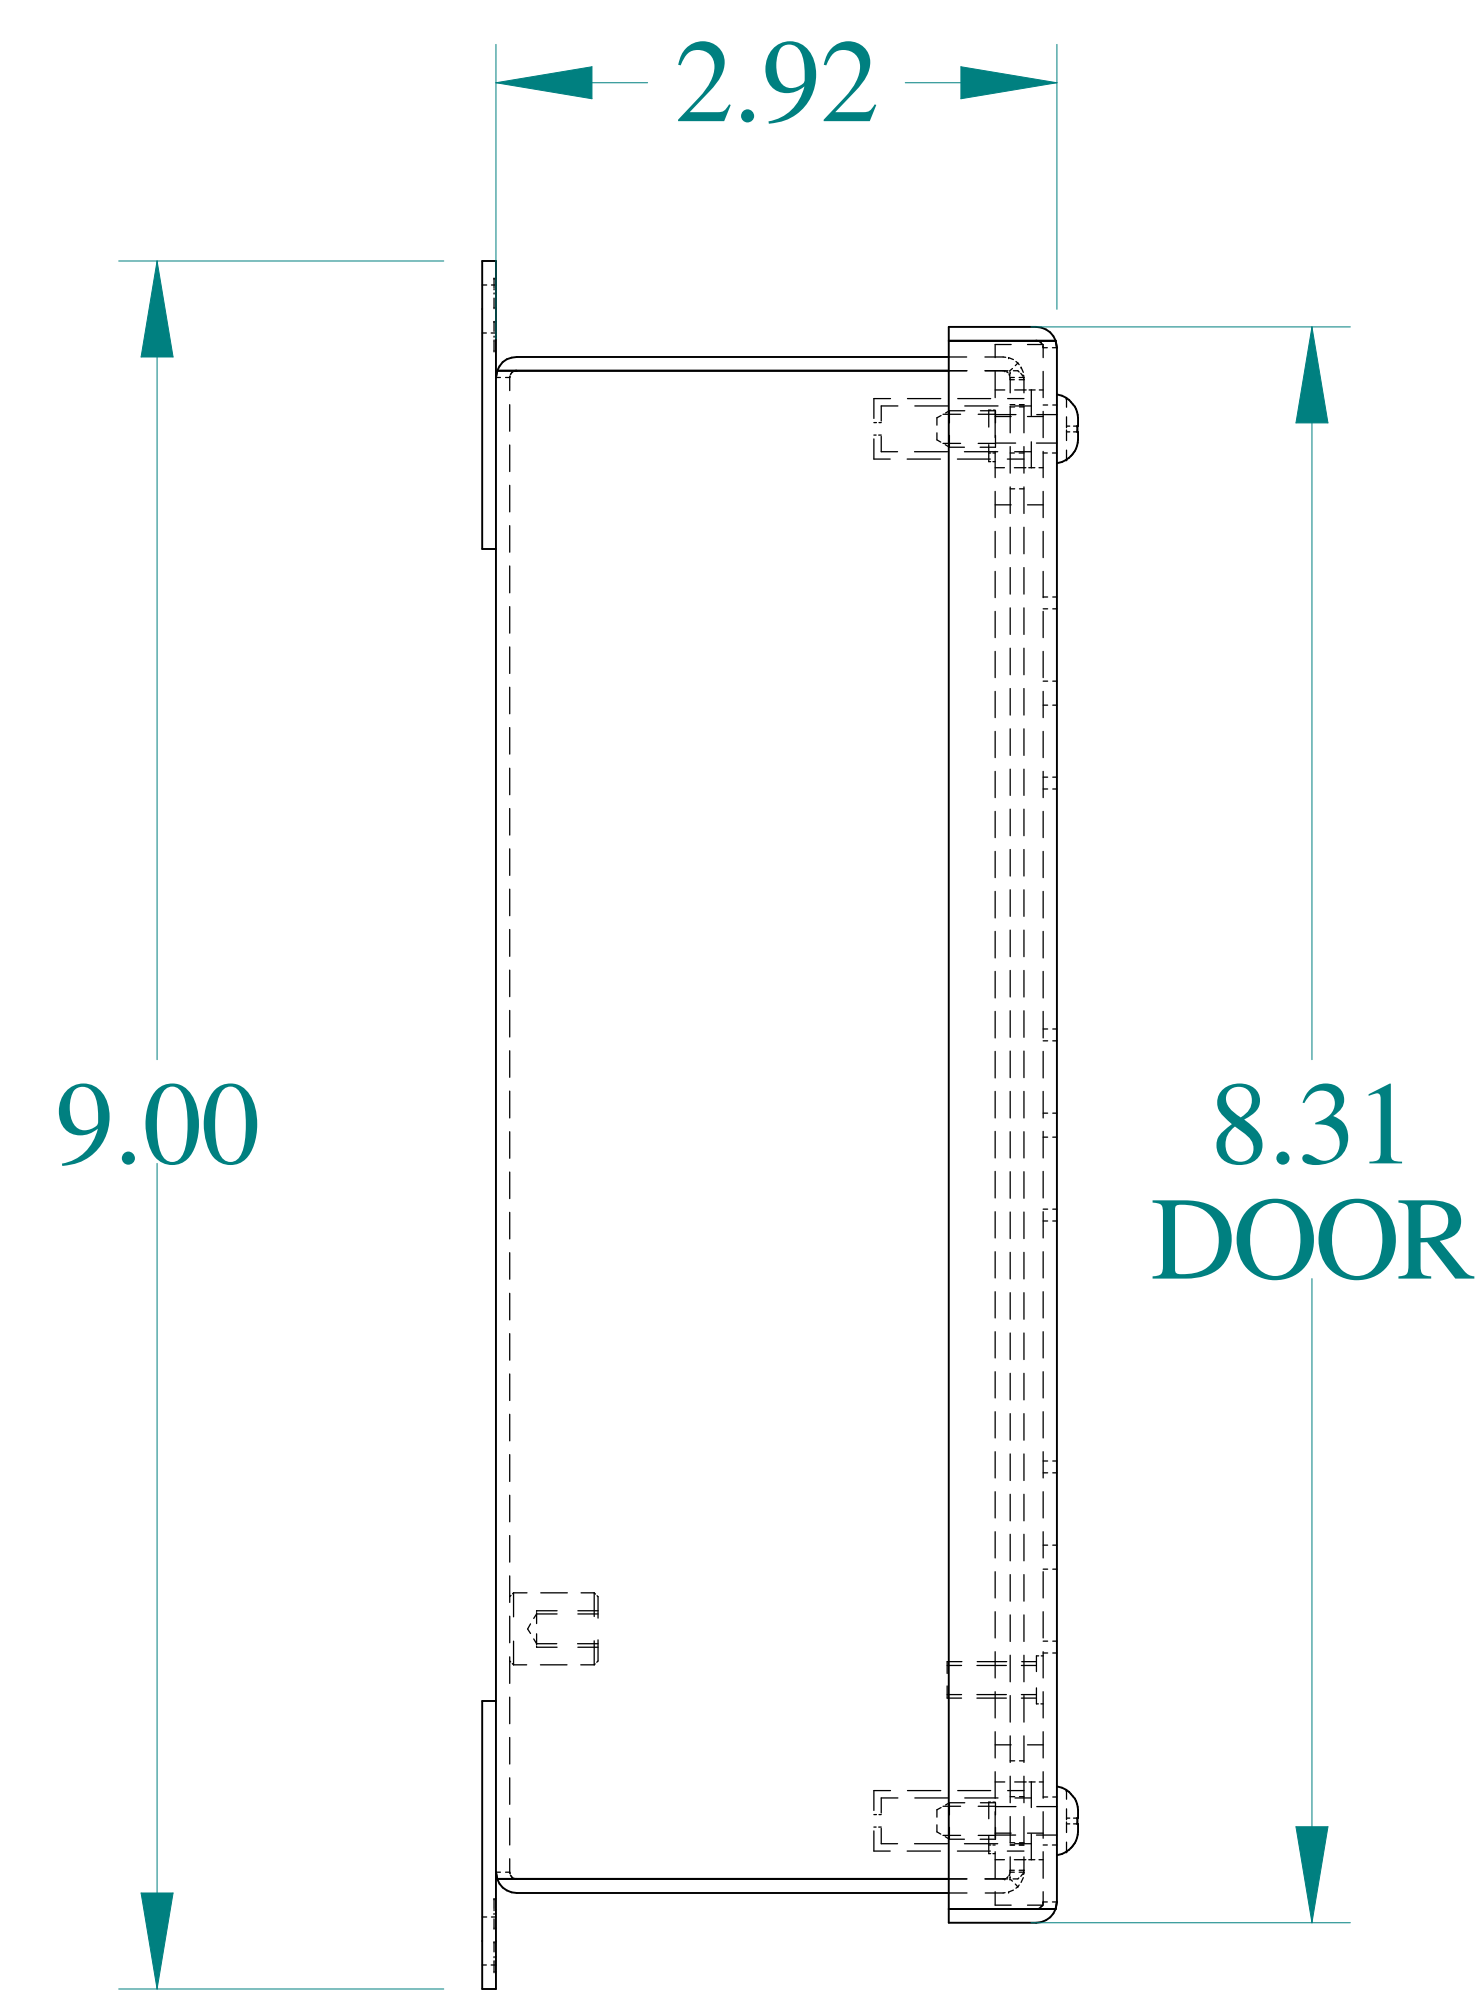

TOP VIEW

DETAIL Z
TYP

ISOMETRIC VIEWS

SIDE VIEW

FRONT VIEW

SIDE VIEW

BACK VIEW

BOTTOM VIEW

Data subject to change without notice.

Part #: 1435MS16C Date: Mar. 23, 2019

Link: www.hamdmfg.com/1435MS16C