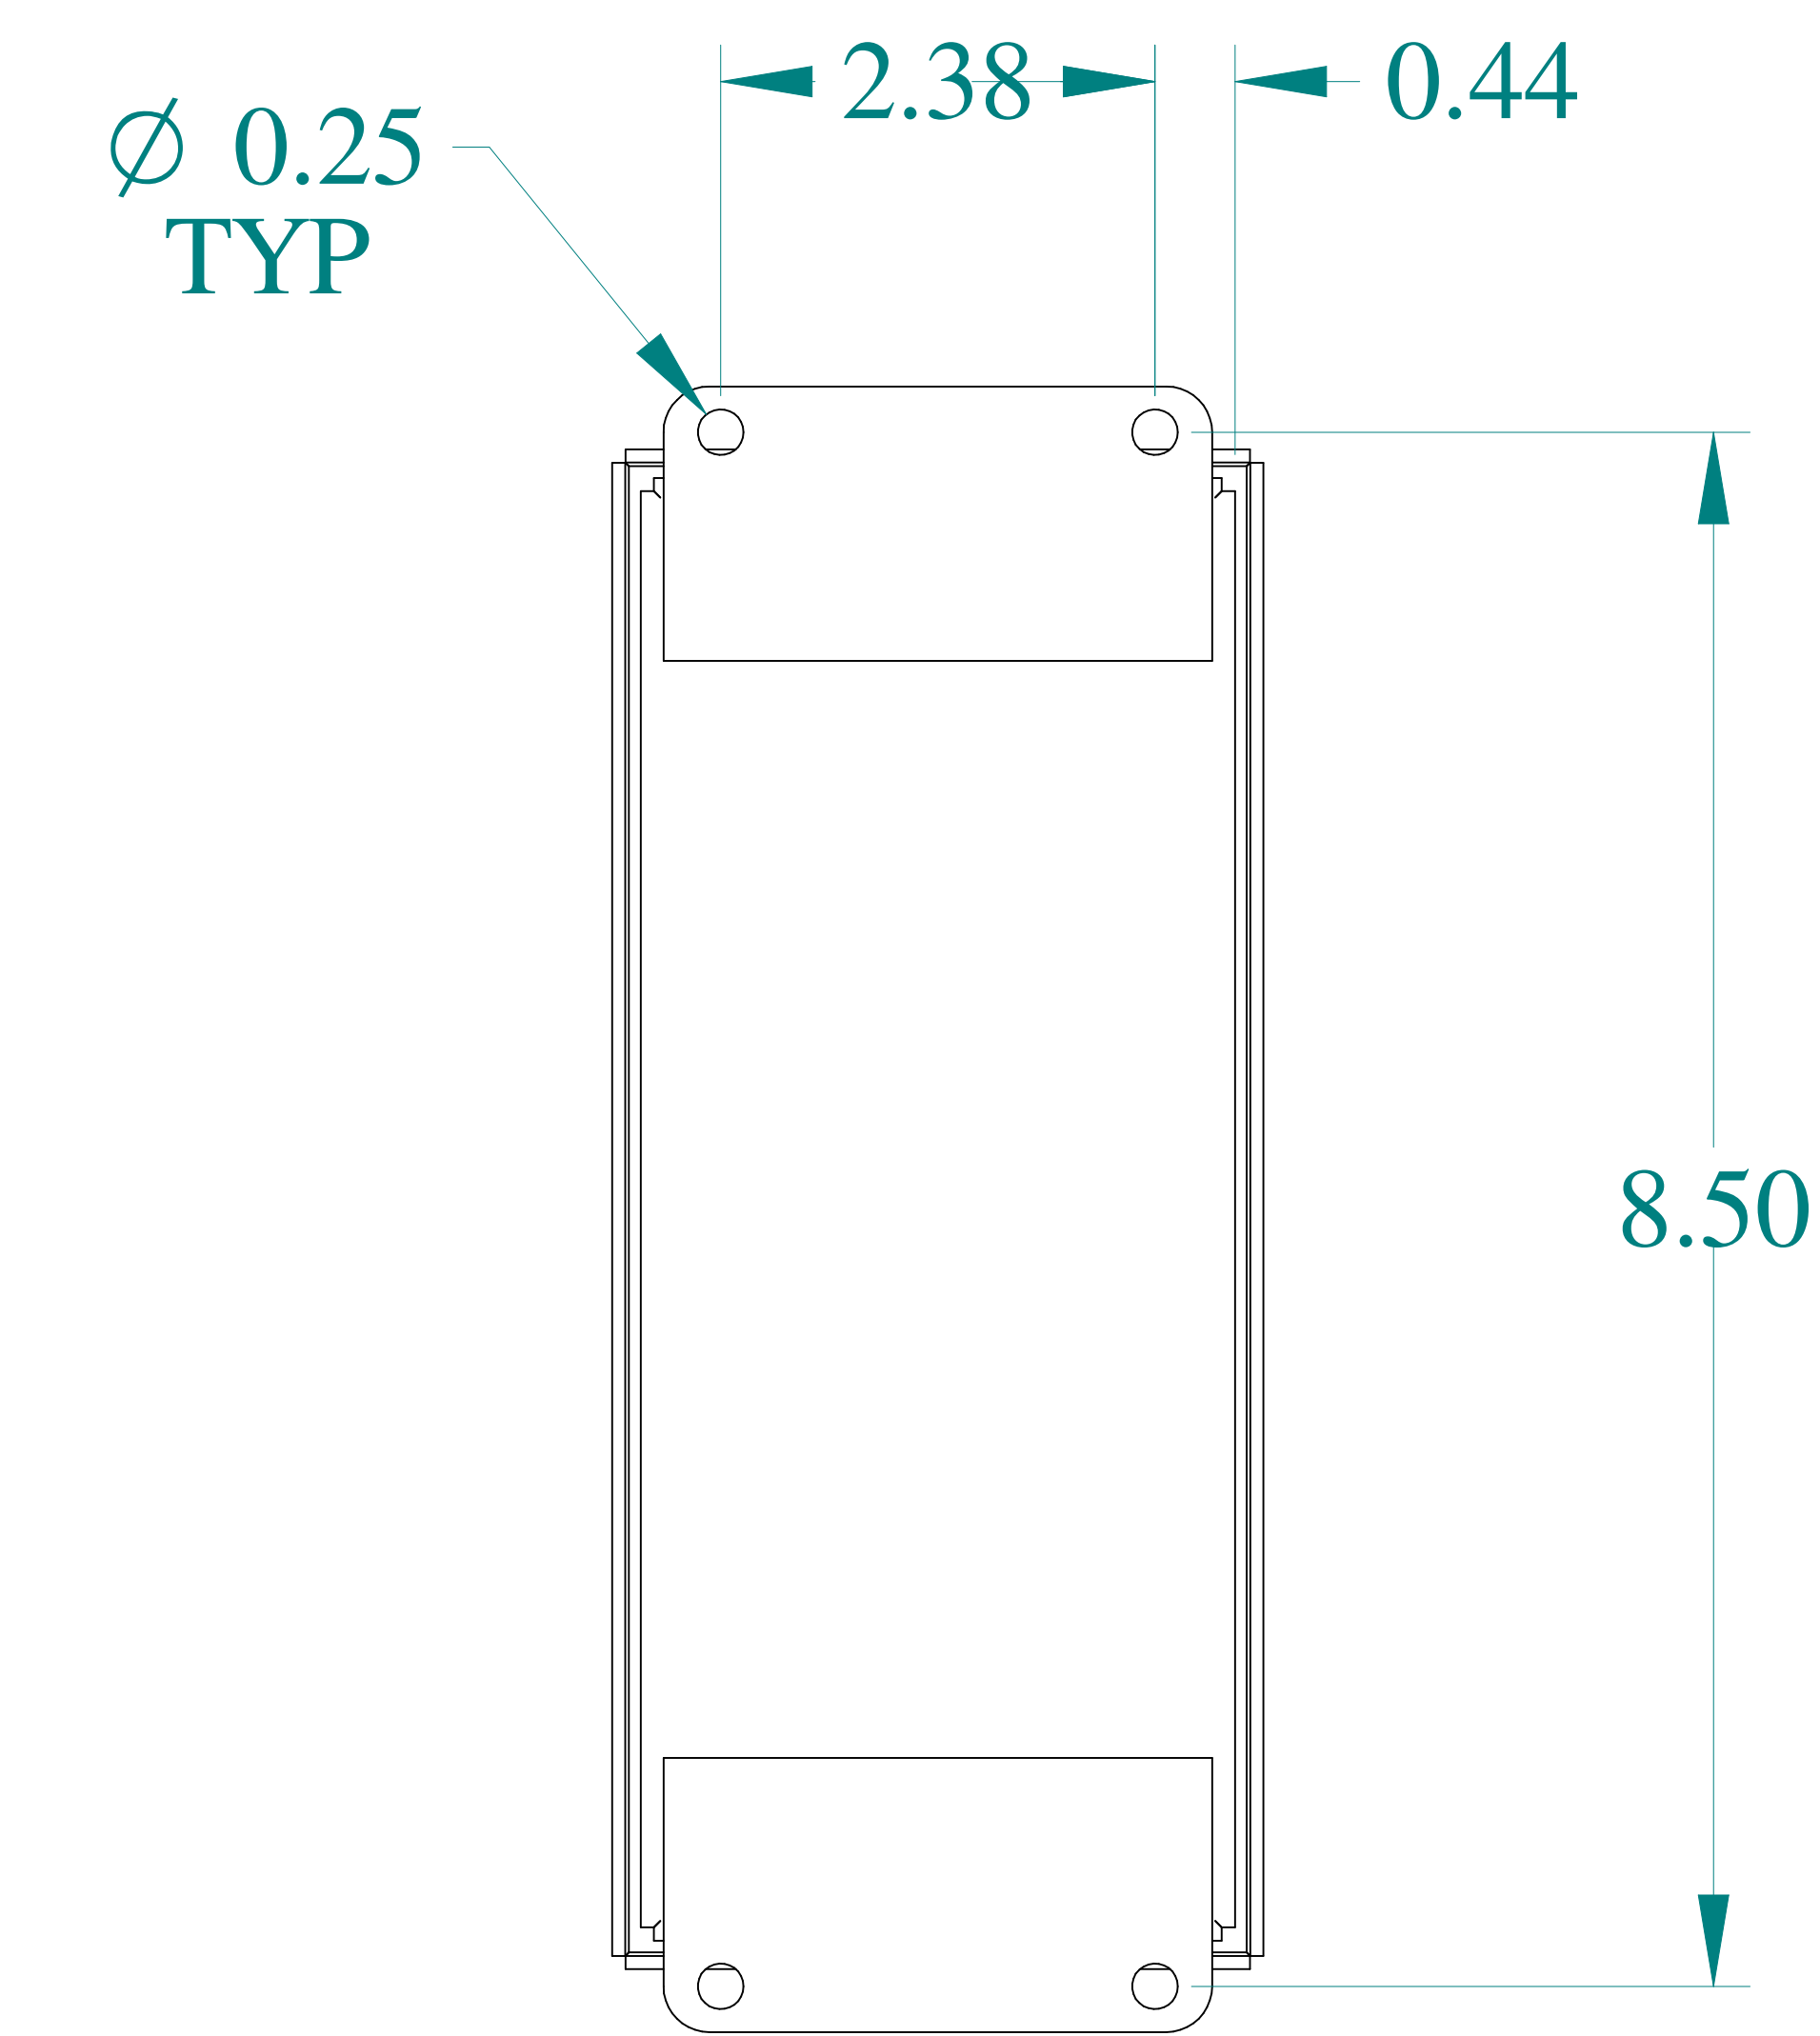

TOP VIEW

DETAIL Z
TYP

ISOMETRIC VIEWS

SIDE VIEW

FRONT VIEW

SIDE VIEW

BACK VIEW

BOTTOM VIEW

Data subject to change without notice.

Part #: 1435MS16C Date: Mar. 23, 2019

Link: www.hamdmfg.com/1435MS16C