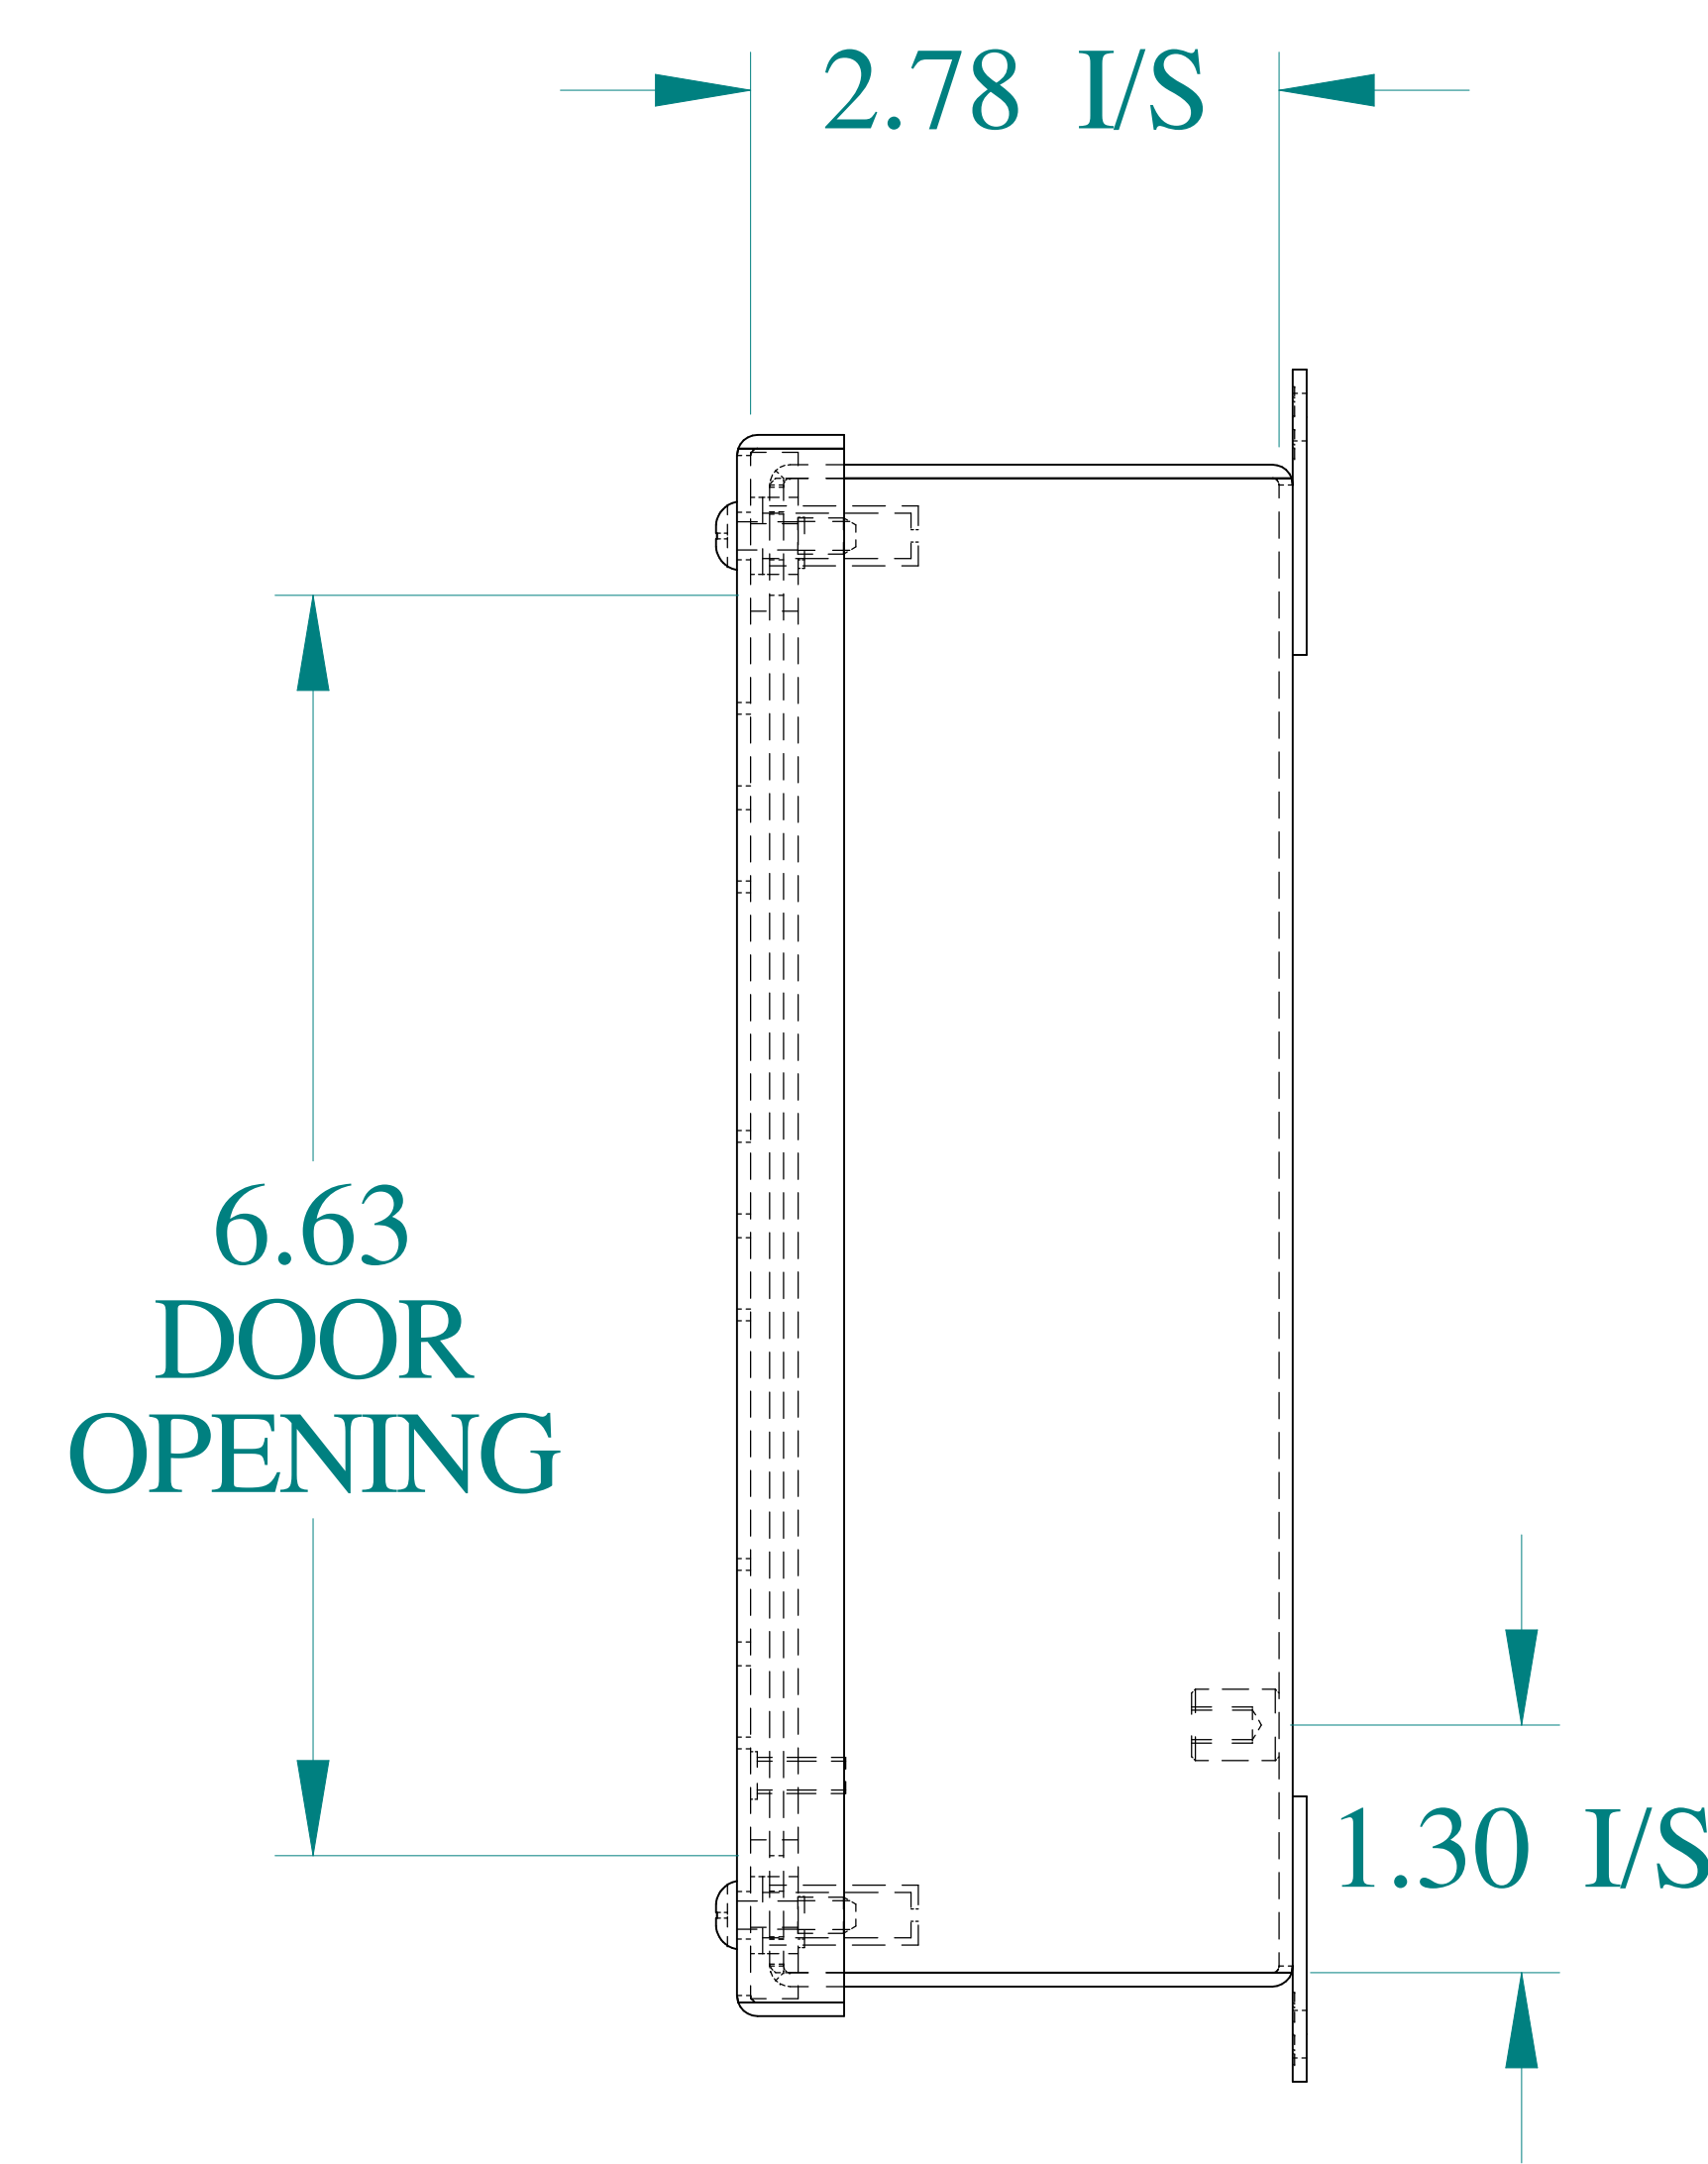

TOP VIEW

DETAIL Z
TYP

ISOMETRIC VIEWS

SIDE VIEW

FRONT VIEW

SIDE VIEW

BACK VIEW

BOTTOM VIEW

Data subject to change without notice.

Part #: 1435MS16C Date: Mar. 23, 2019

Link: www.hamdmfg.com/1435MS16C