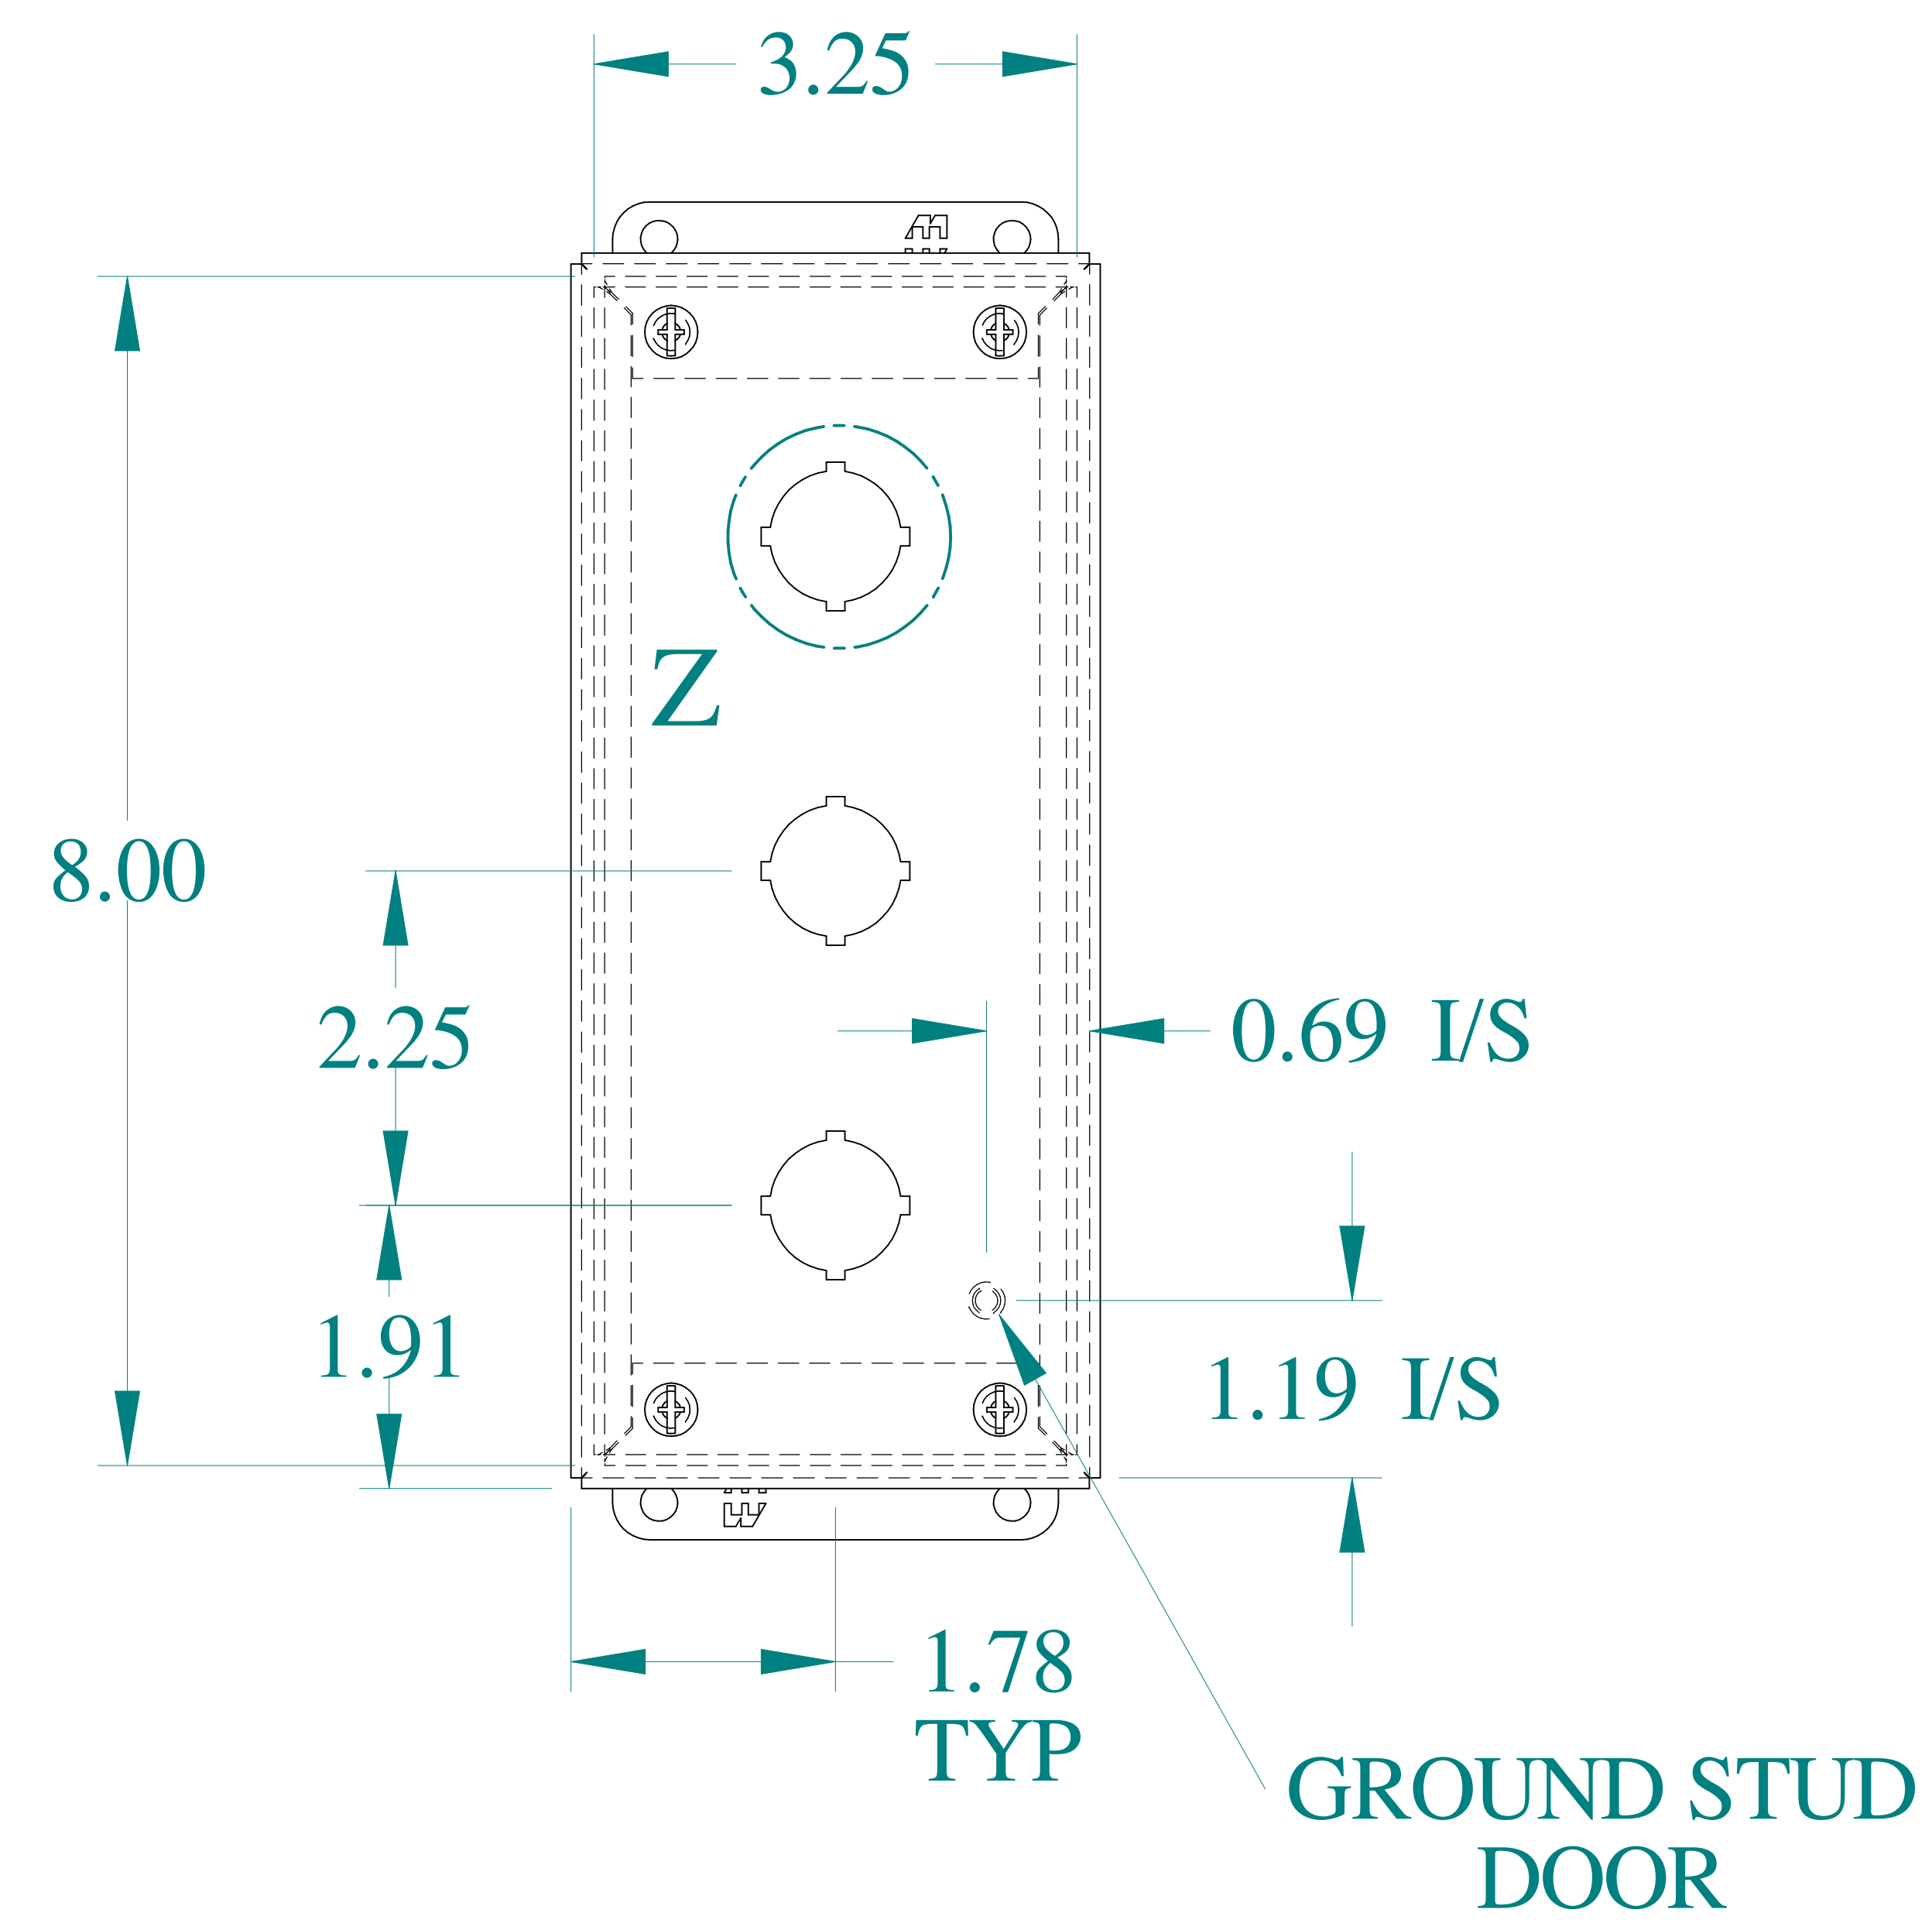

TOP VIEW

DETAIL Z
TYP

ISOMETRIC VIEWS

SIDE VIEW

FRONT VIEW

SIDE VIEW

BACK VIEW

BOTTOM VIEW

Data subject to change without notice.

Part #: 1435MS16C Date: Mar. 23, 2019

Link: www.hamdmfg.com/1435MS16C