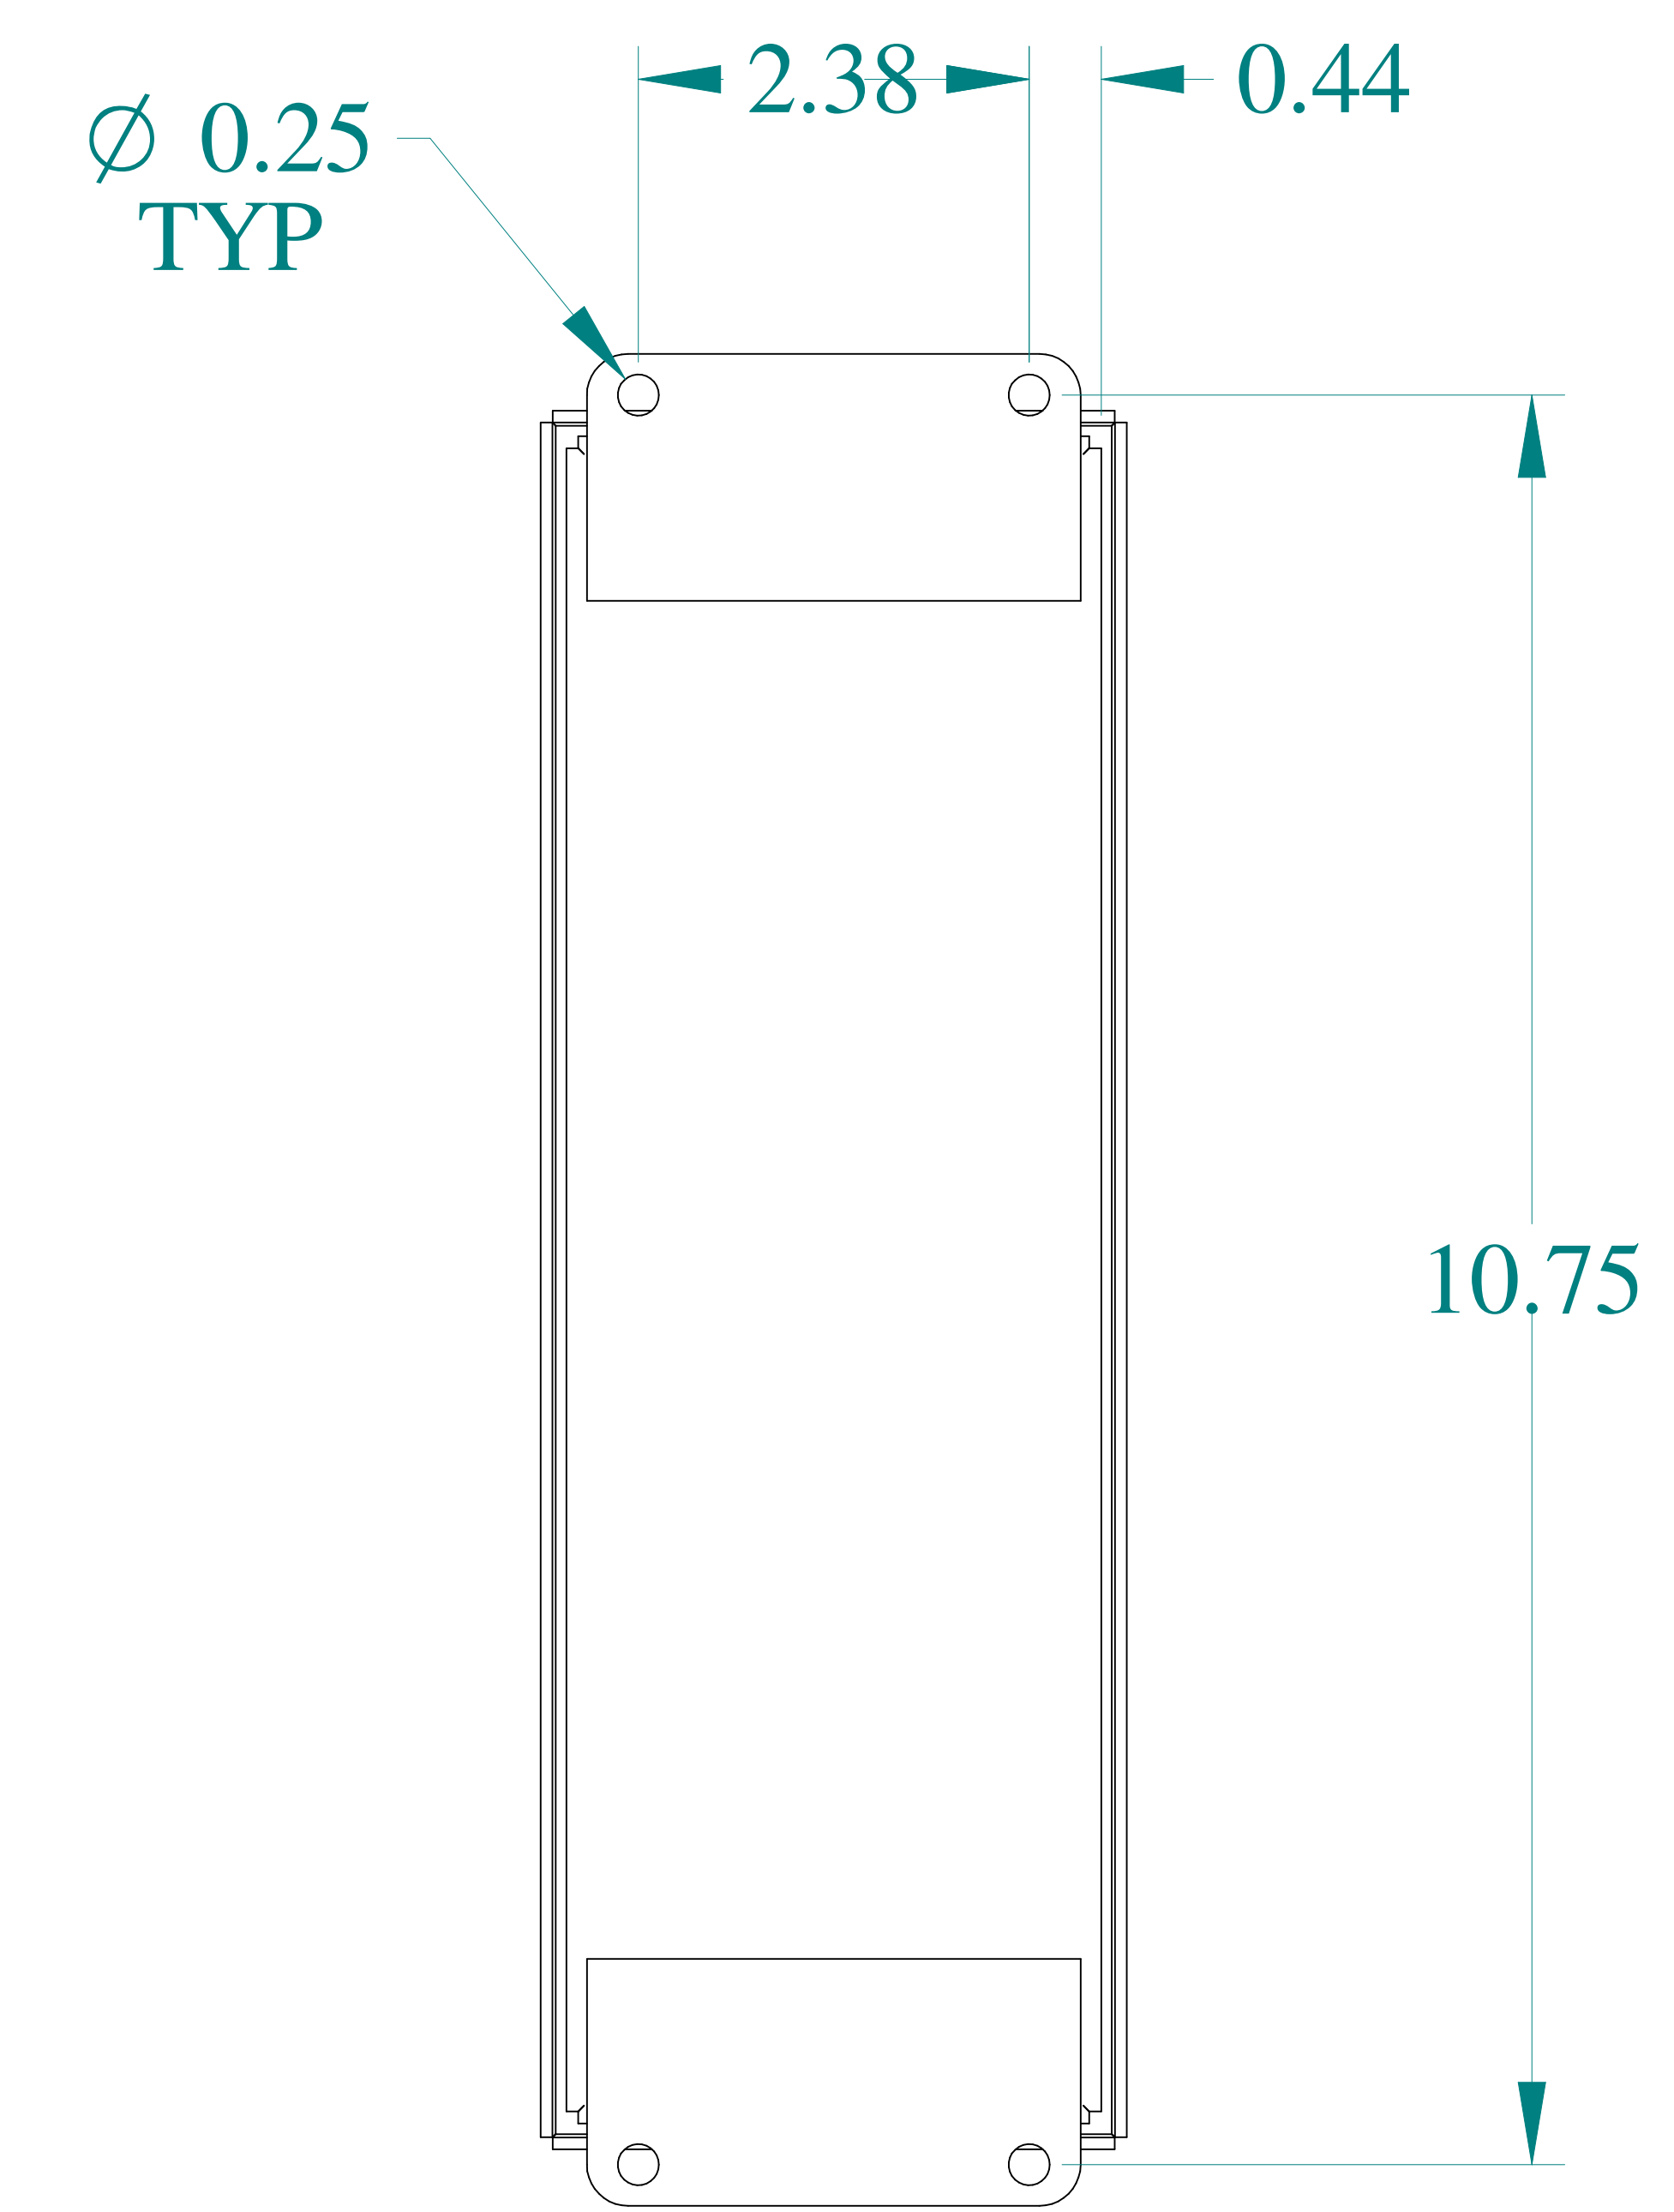

TOP VIEW

DETAIL Z  
TYP

ISOMETRIC VIEWS

SIDE VIEW

FRONT VIEW

SIDE VIEW

BACK VIEW

BOTTOM VIEW

Data subject to change without notice.

Part #: 1435MSSD Date: Mar. 23, 2019

Link: [www.hamfmg.com/1435MSSD](http://www.hamfmg.com/1435MSSD)