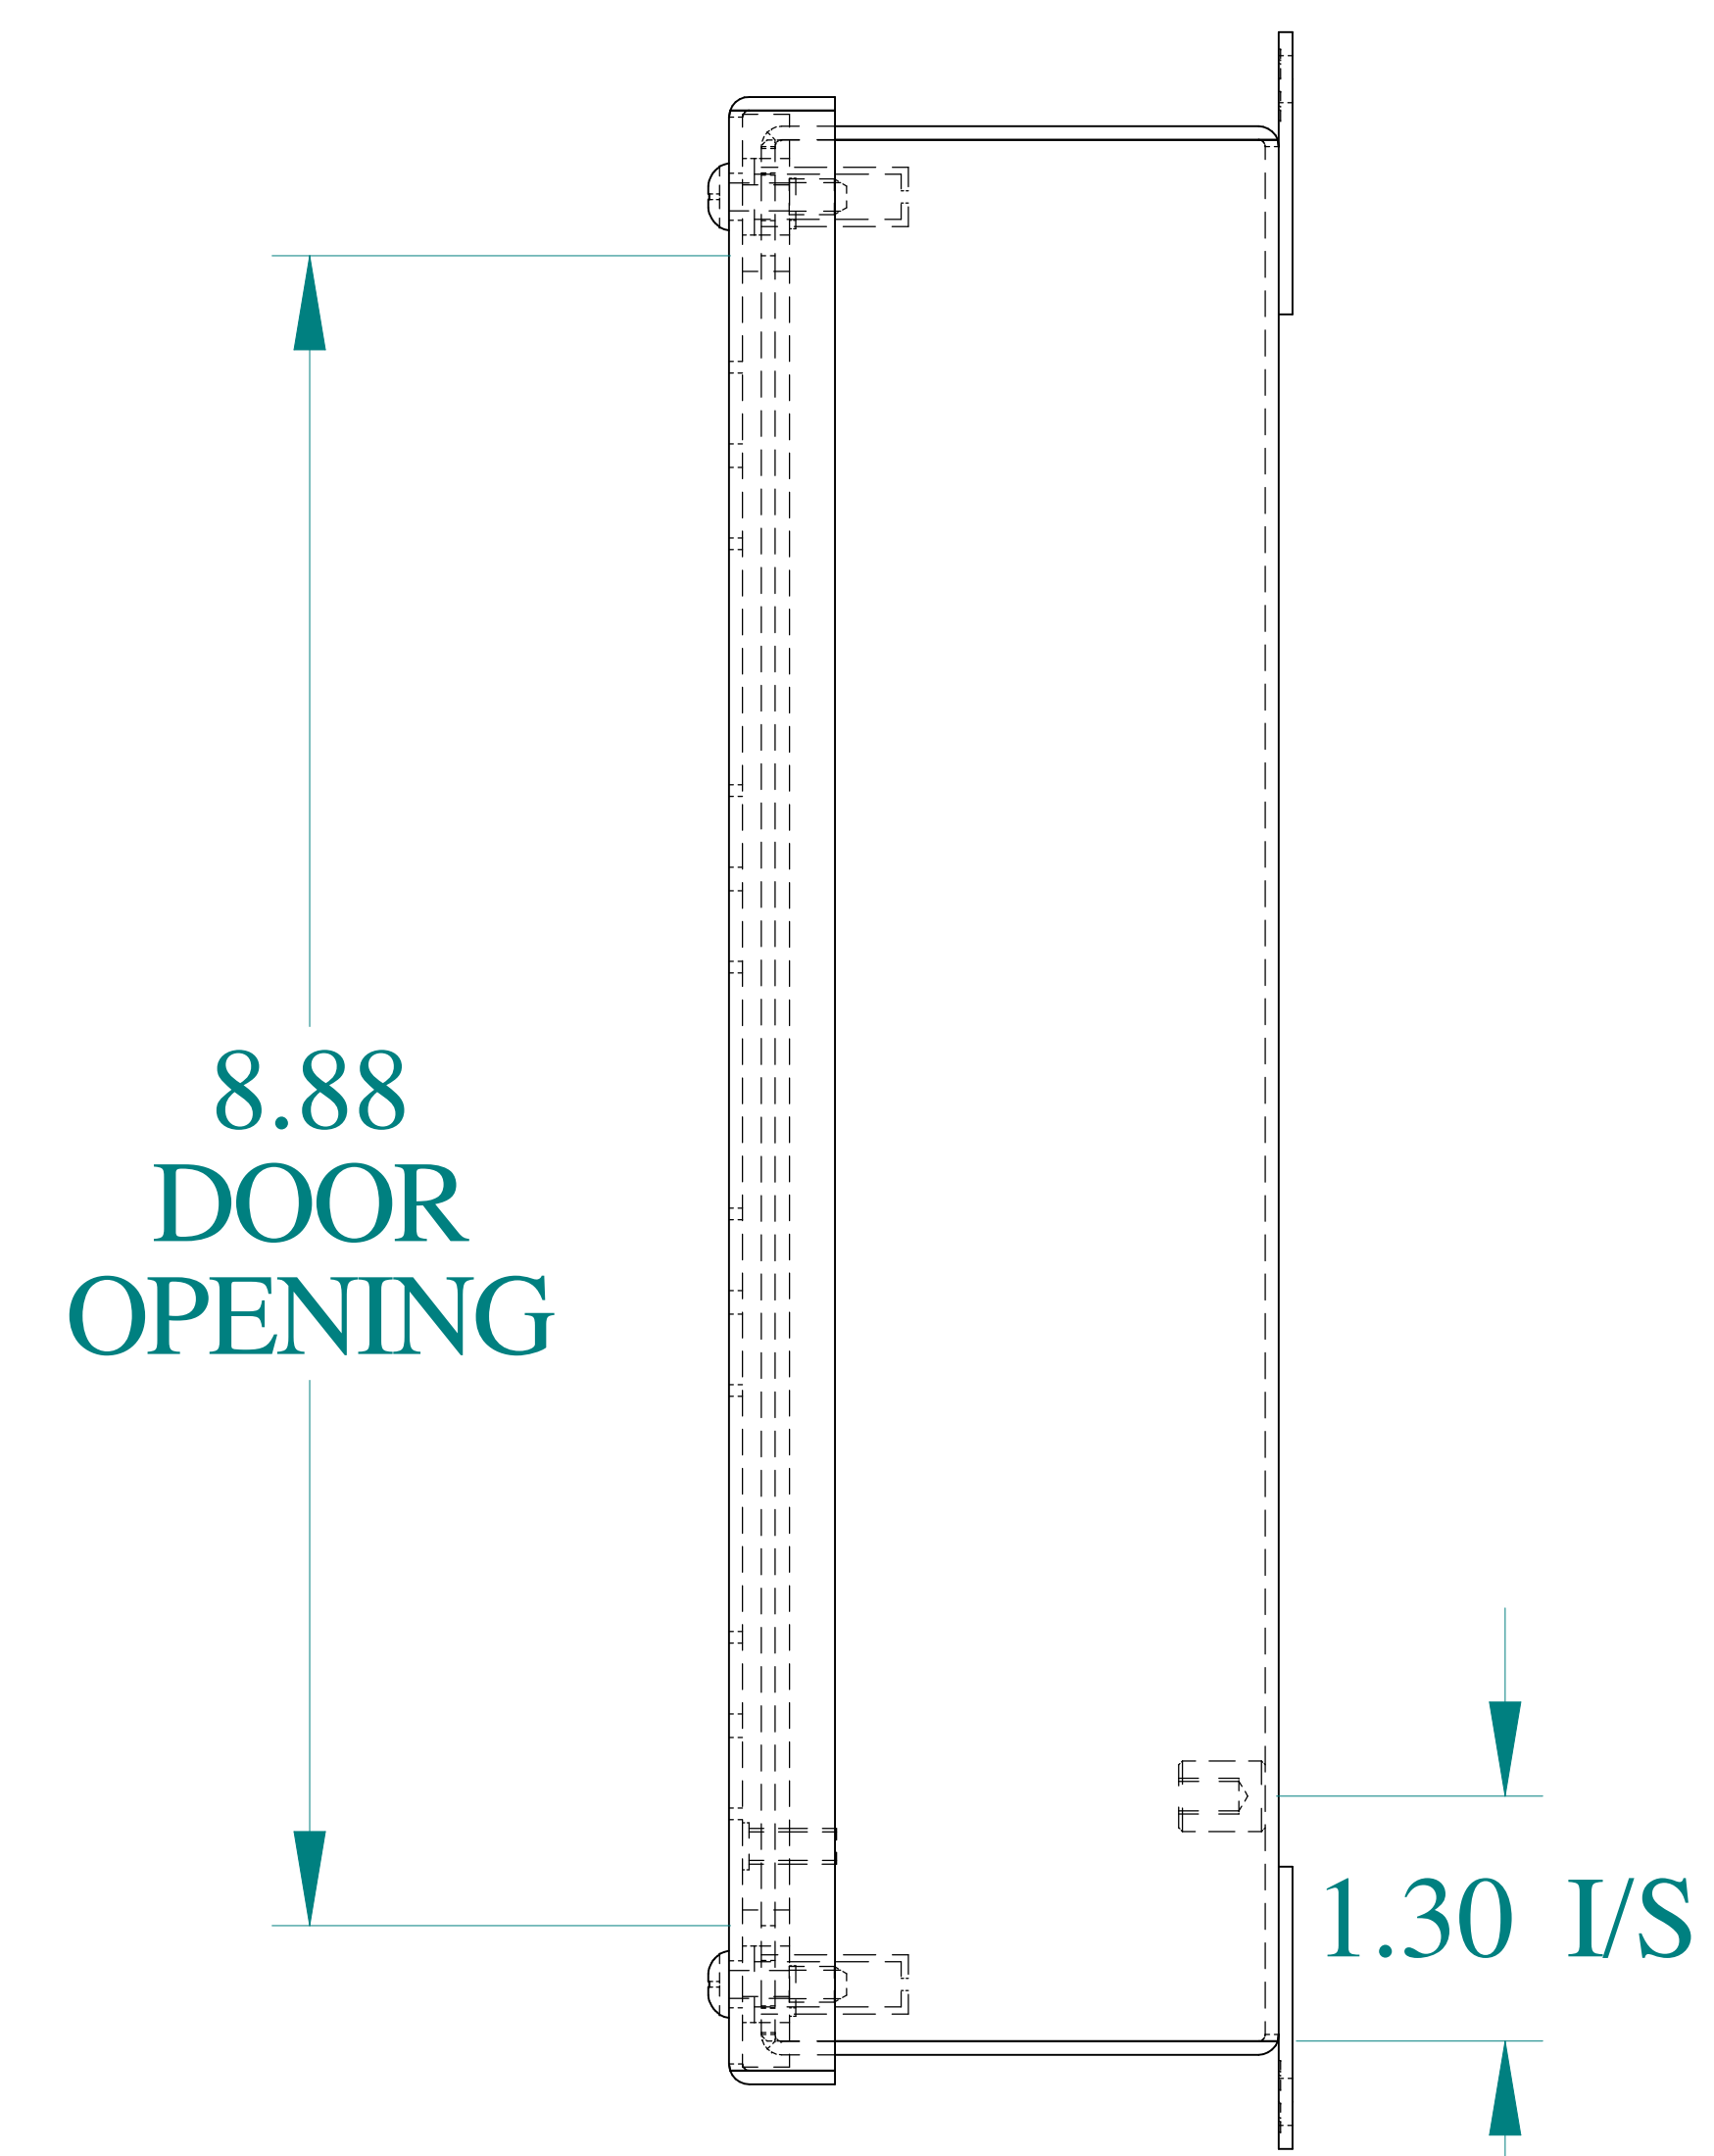

TOP VIEW

DETAIL Z  
TYP

ISOMETRIC VIEWS

SIDE VIEW

FRONT VIEW

SIDE VIEW

BACK VIEW

BOTTOM VIEW

Data subject to change without notice.

Part #: 1435MSSD Date: Mar. 23, 2019

Link: [www.hamfmg.com/1435MSSD](http://www.hamfmg.com/1435MSSD)