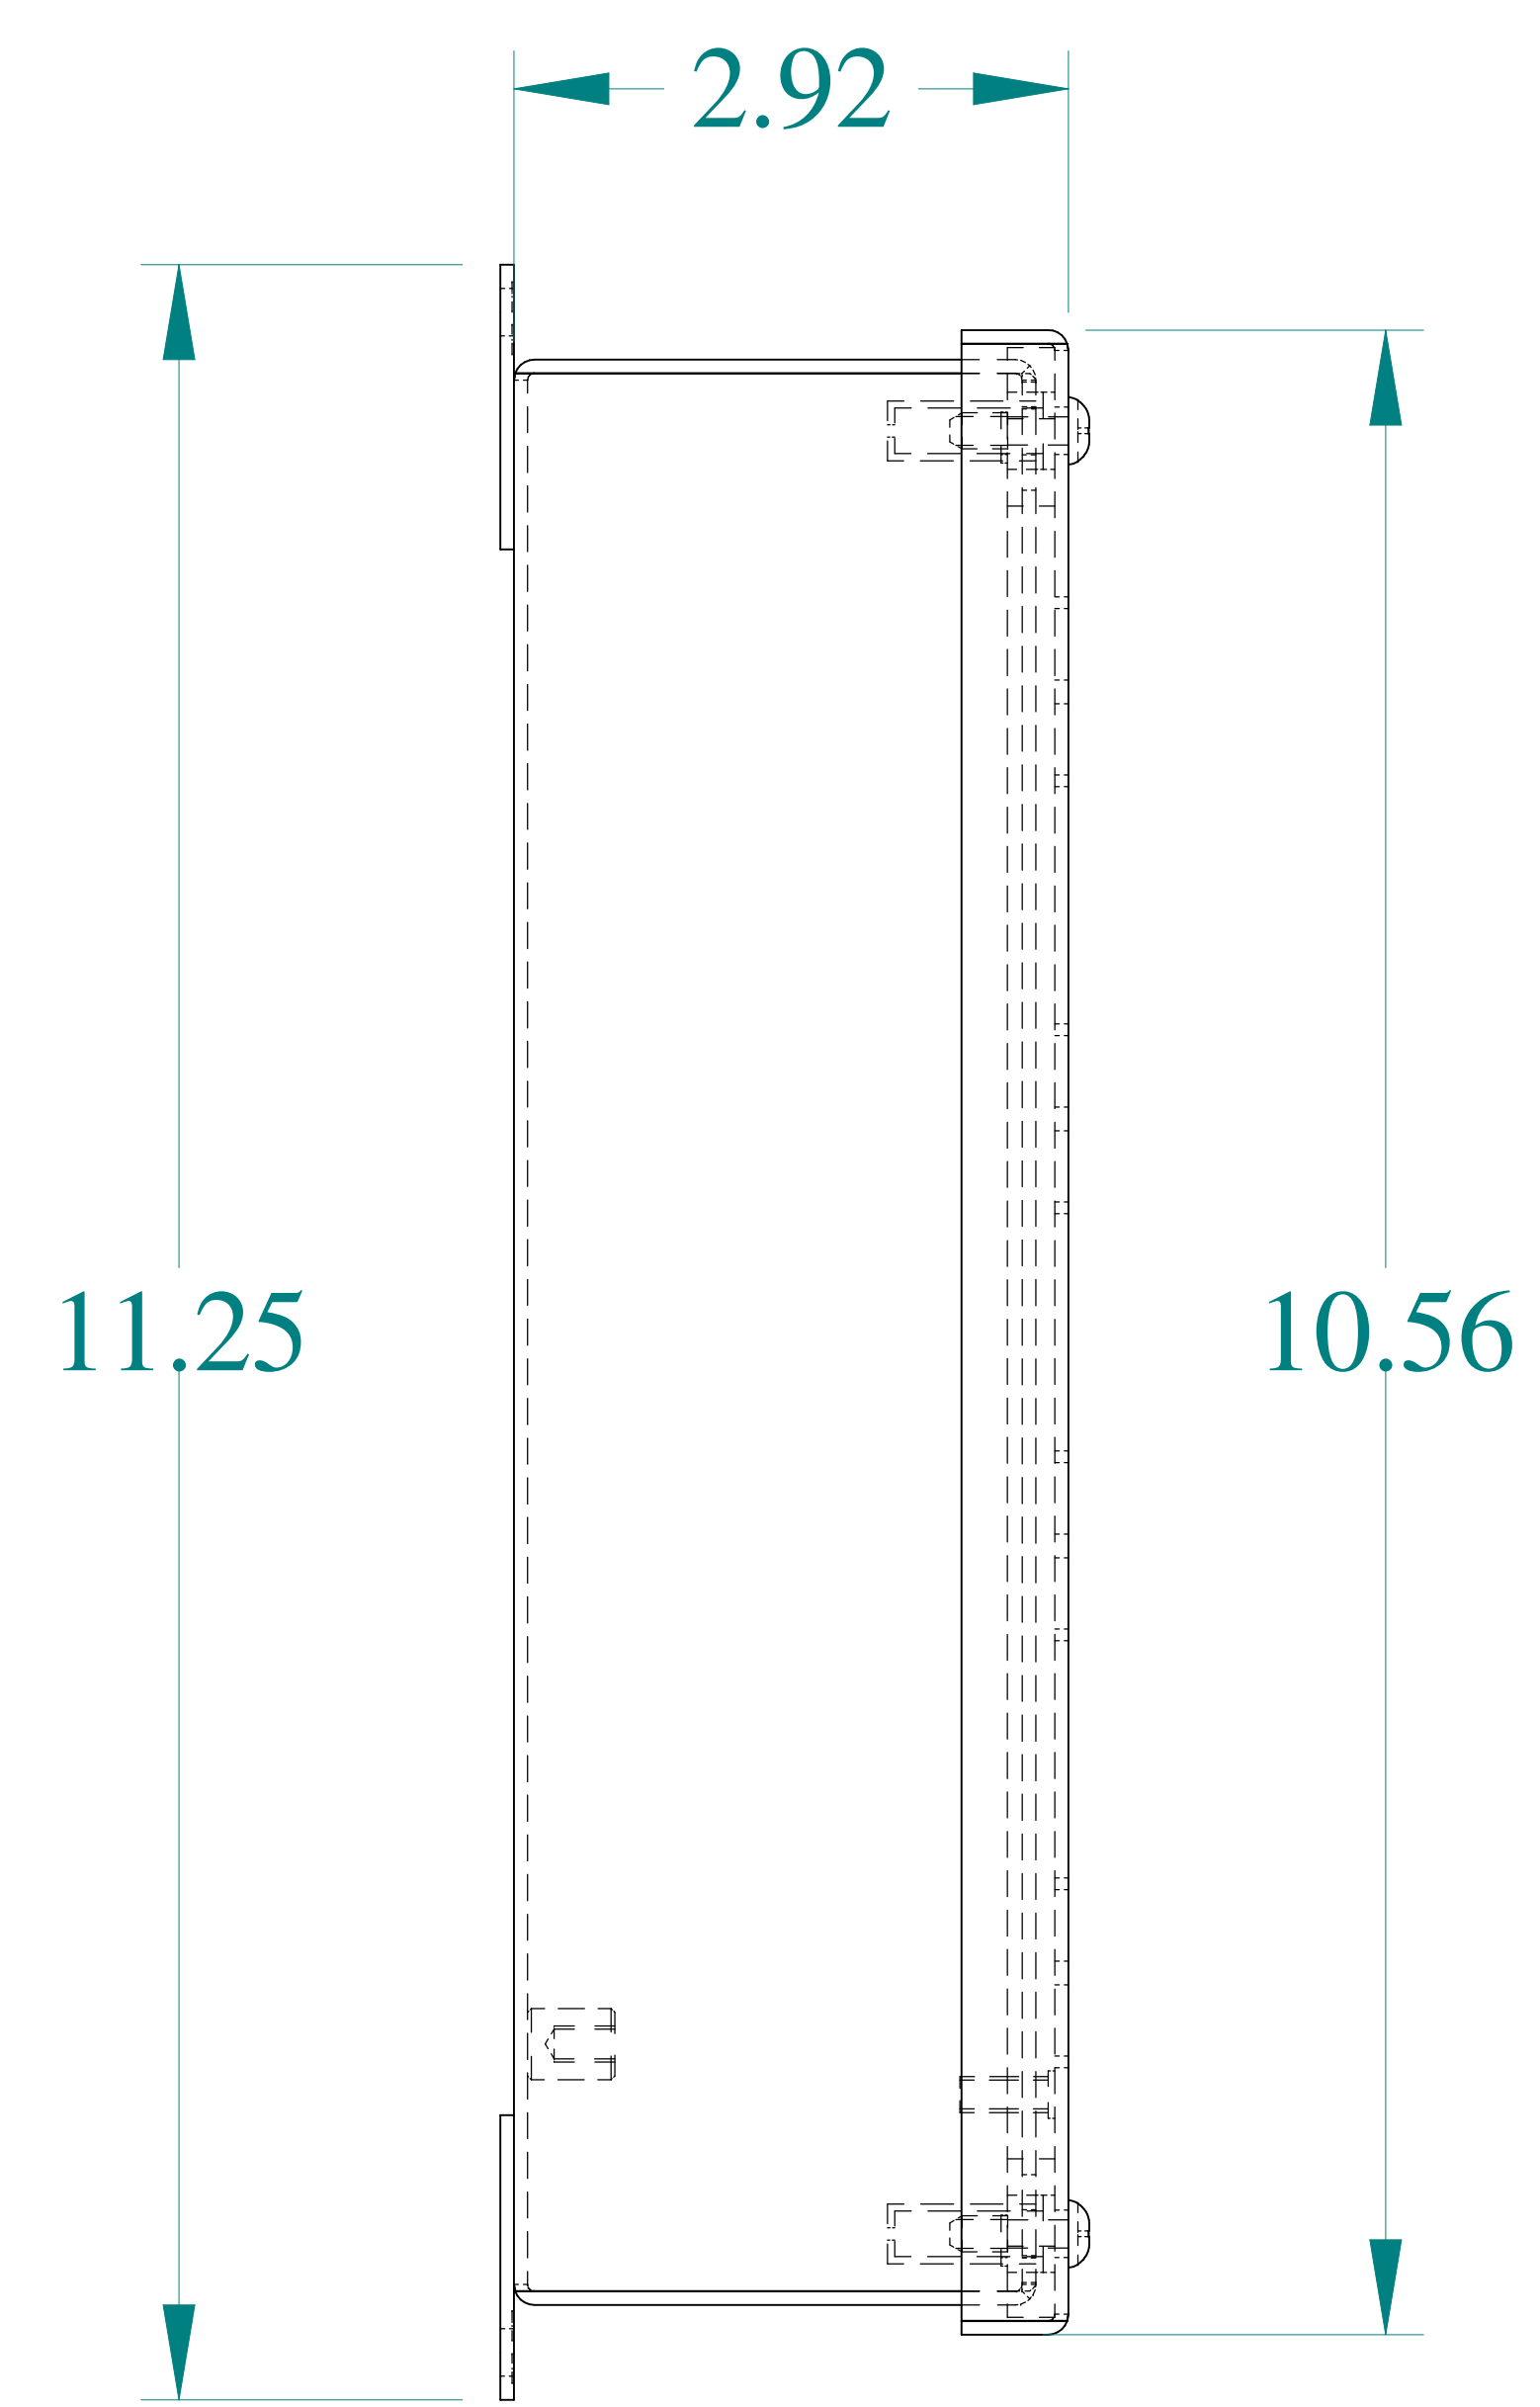

TOP VIEW

DETAIL Z  
TYP

ISOMETRIC VIEWS

SIDE VIEW

FRONT VIEW

SIDE VIEW

BACK VIEW

BOTTOM VIEW

Data subject to change without notice.

Part #: 1435MSSD Date: Mar. 23, 2019

Link: [www.hamfmg.com/1435MSSD](http://www.hamfmg.com/1435MSSD)