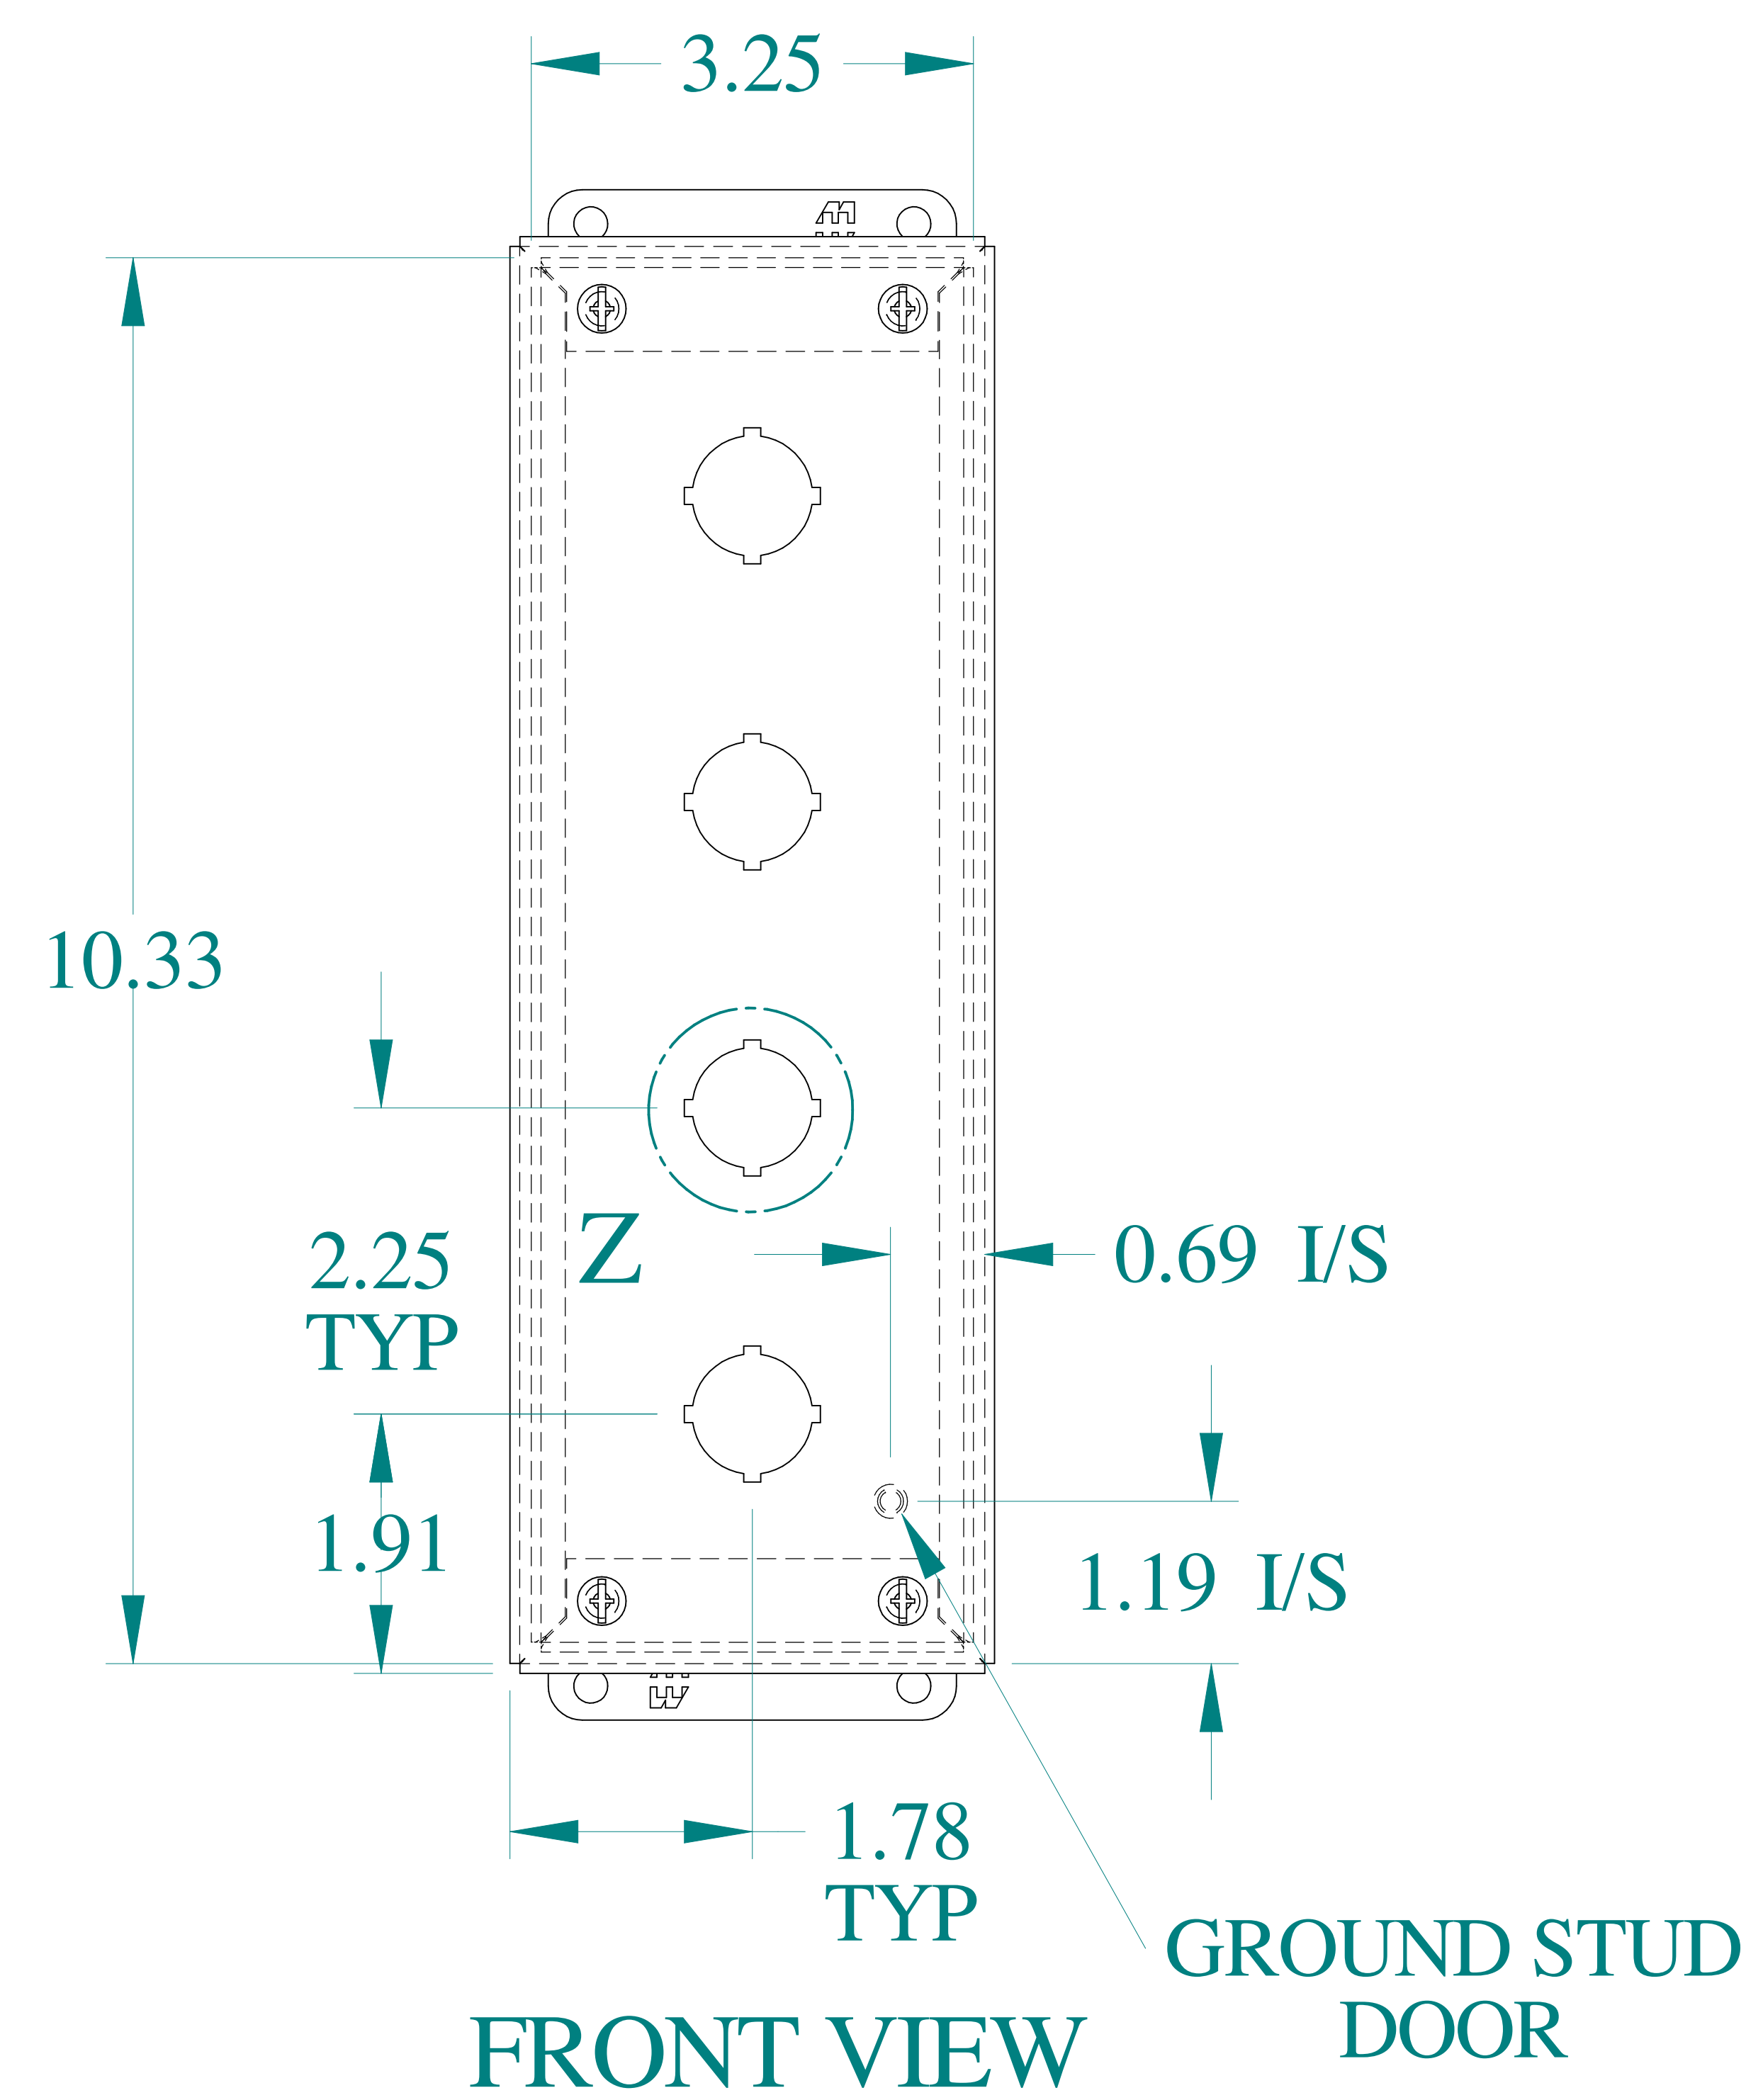

TOP VIEW

DETAIL Z  
TYP

ISOMETRIC VIEWS

SIDE VIEW

FRONT VIEW

SIDE VIEW

BACK VIEW

BOTTOM VIEW

Data subject to change without notice.

Part #: 1435MSSD Date: Mar. 23, 2019

Link: [www.hamfmg.com/1435MSSD](http://www.hamfmg.com/1435MSSD)