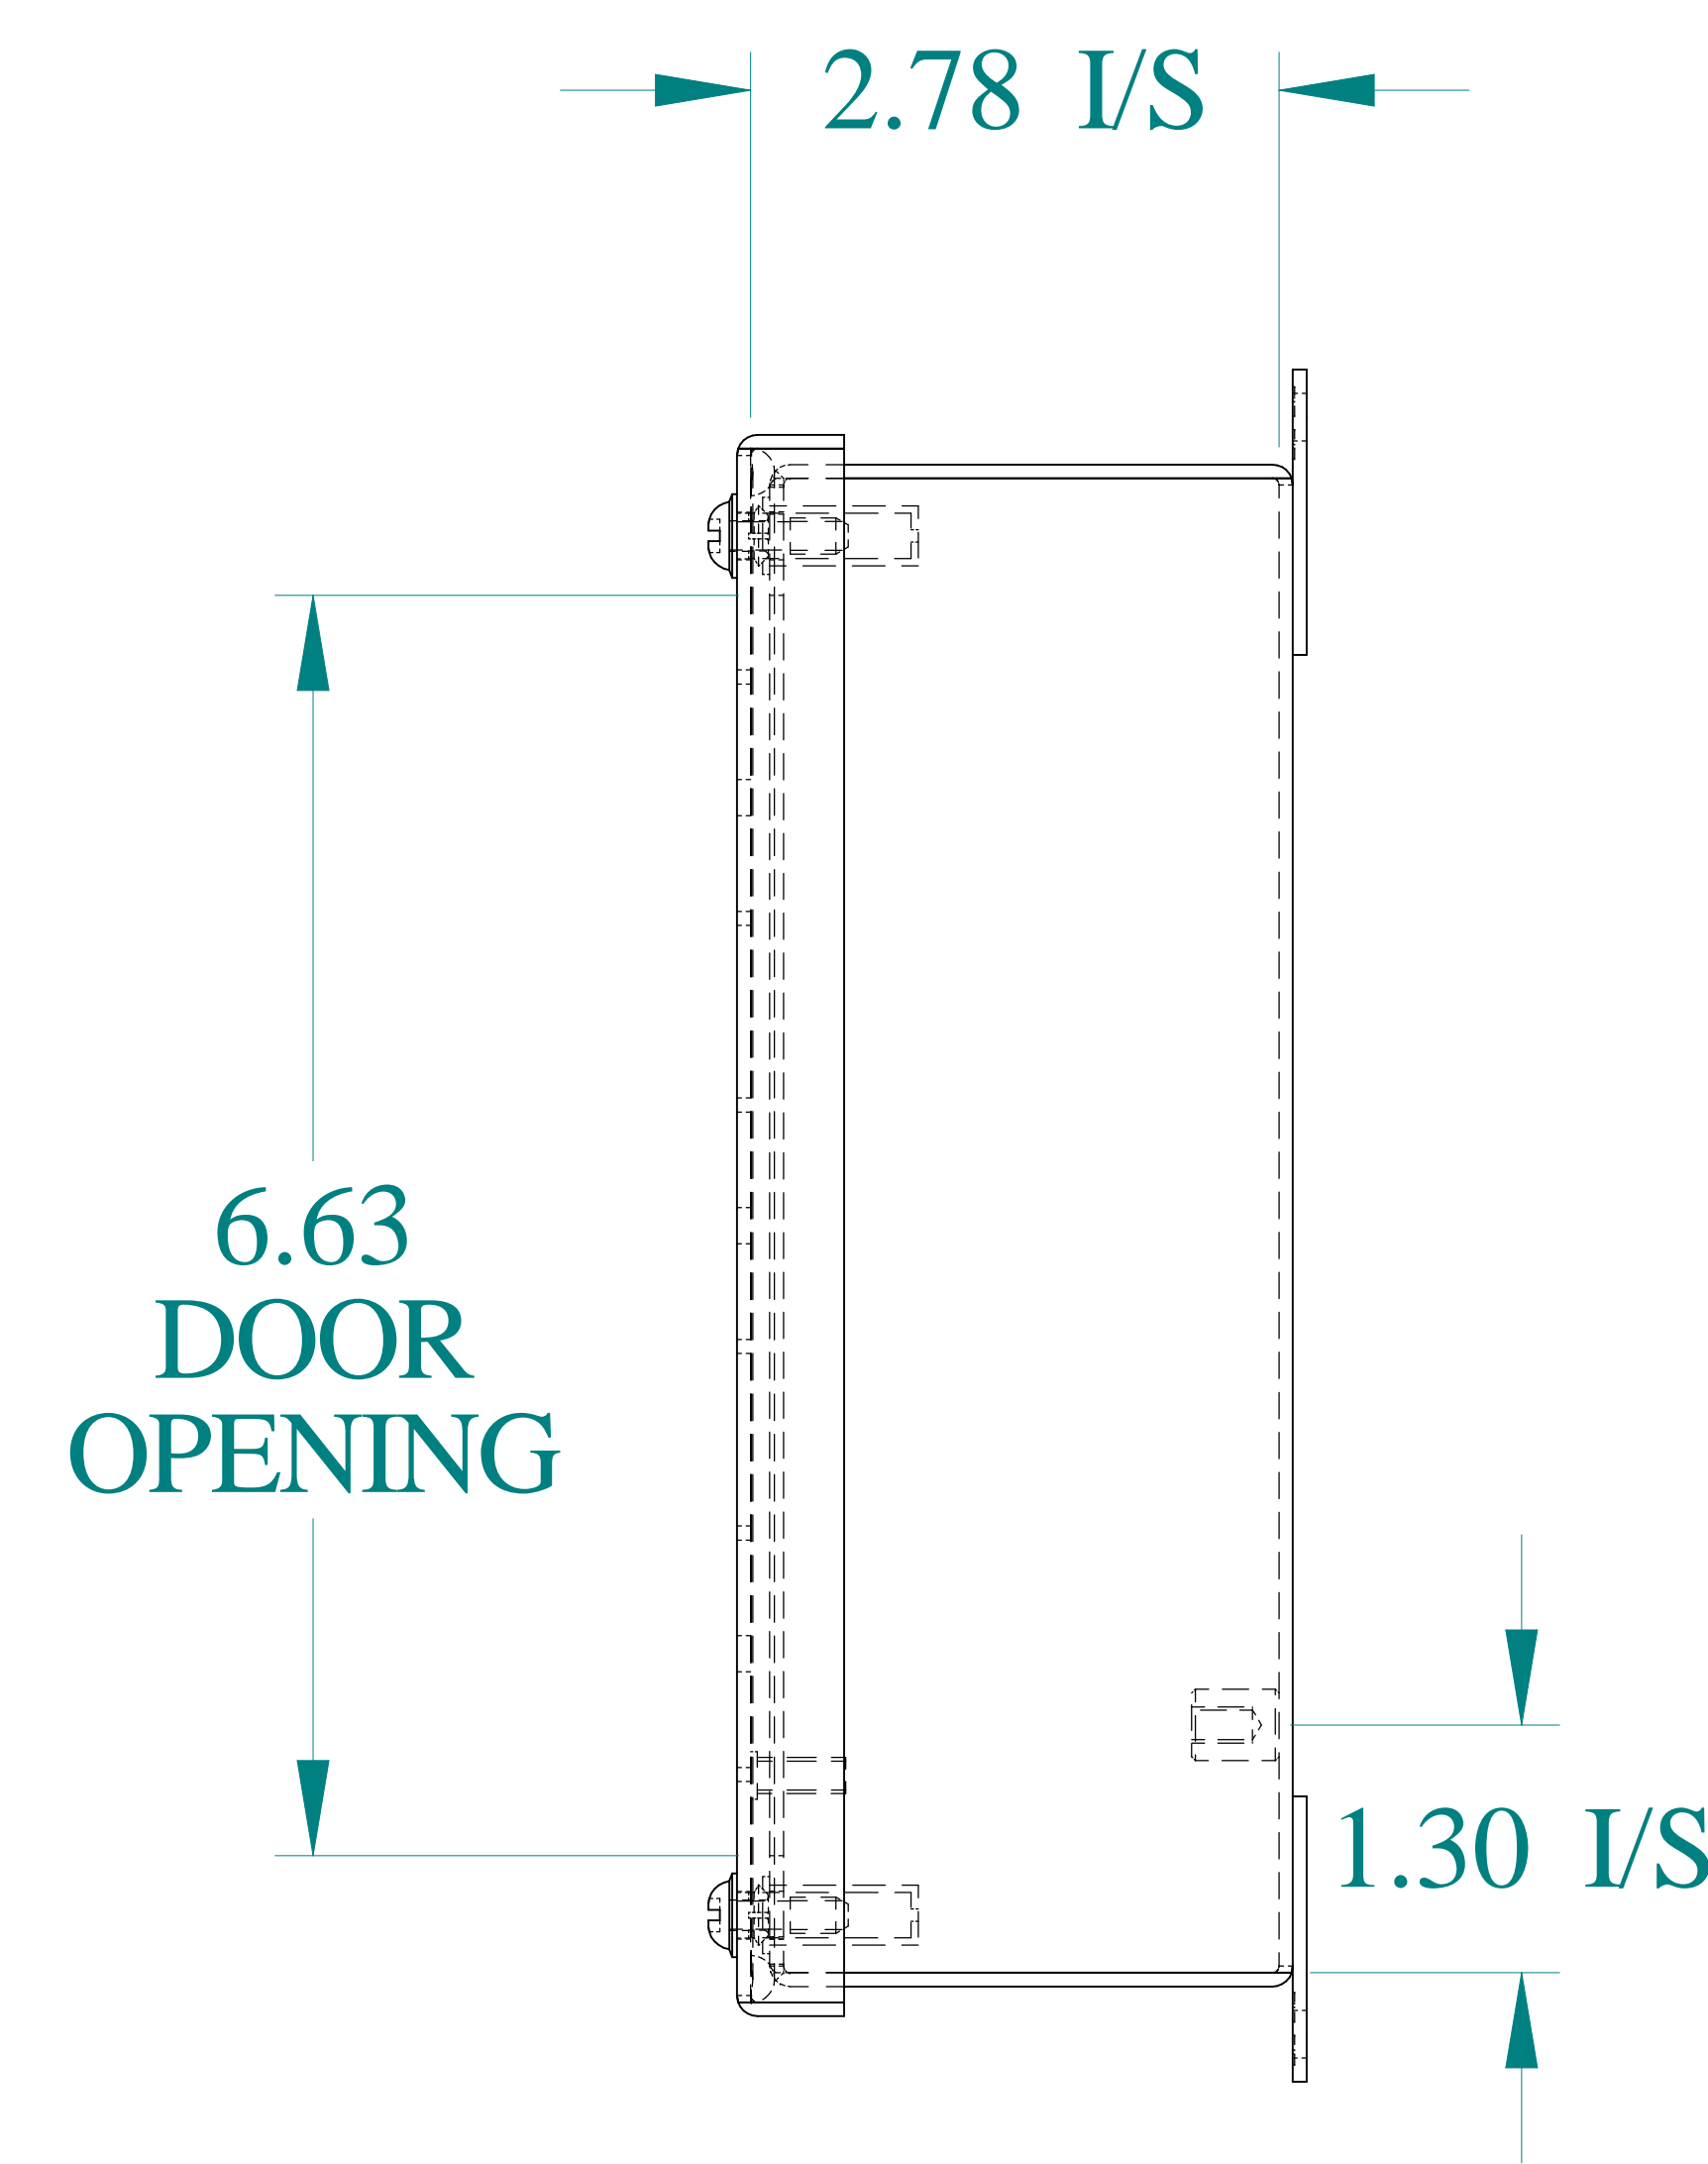

TOP VIEW

DETAIL Z
TYP

ISOMETRIC VIEWS

SIDE VIEW

FRONT VIEW

SIDE VIEW

BACK VIEW

BOTTOM VIEW

Data subject to change without notice.

Part #: 1435S16C

Date: Jan. 18, 2021

Link: www.hamfmfg.com/1435S16C