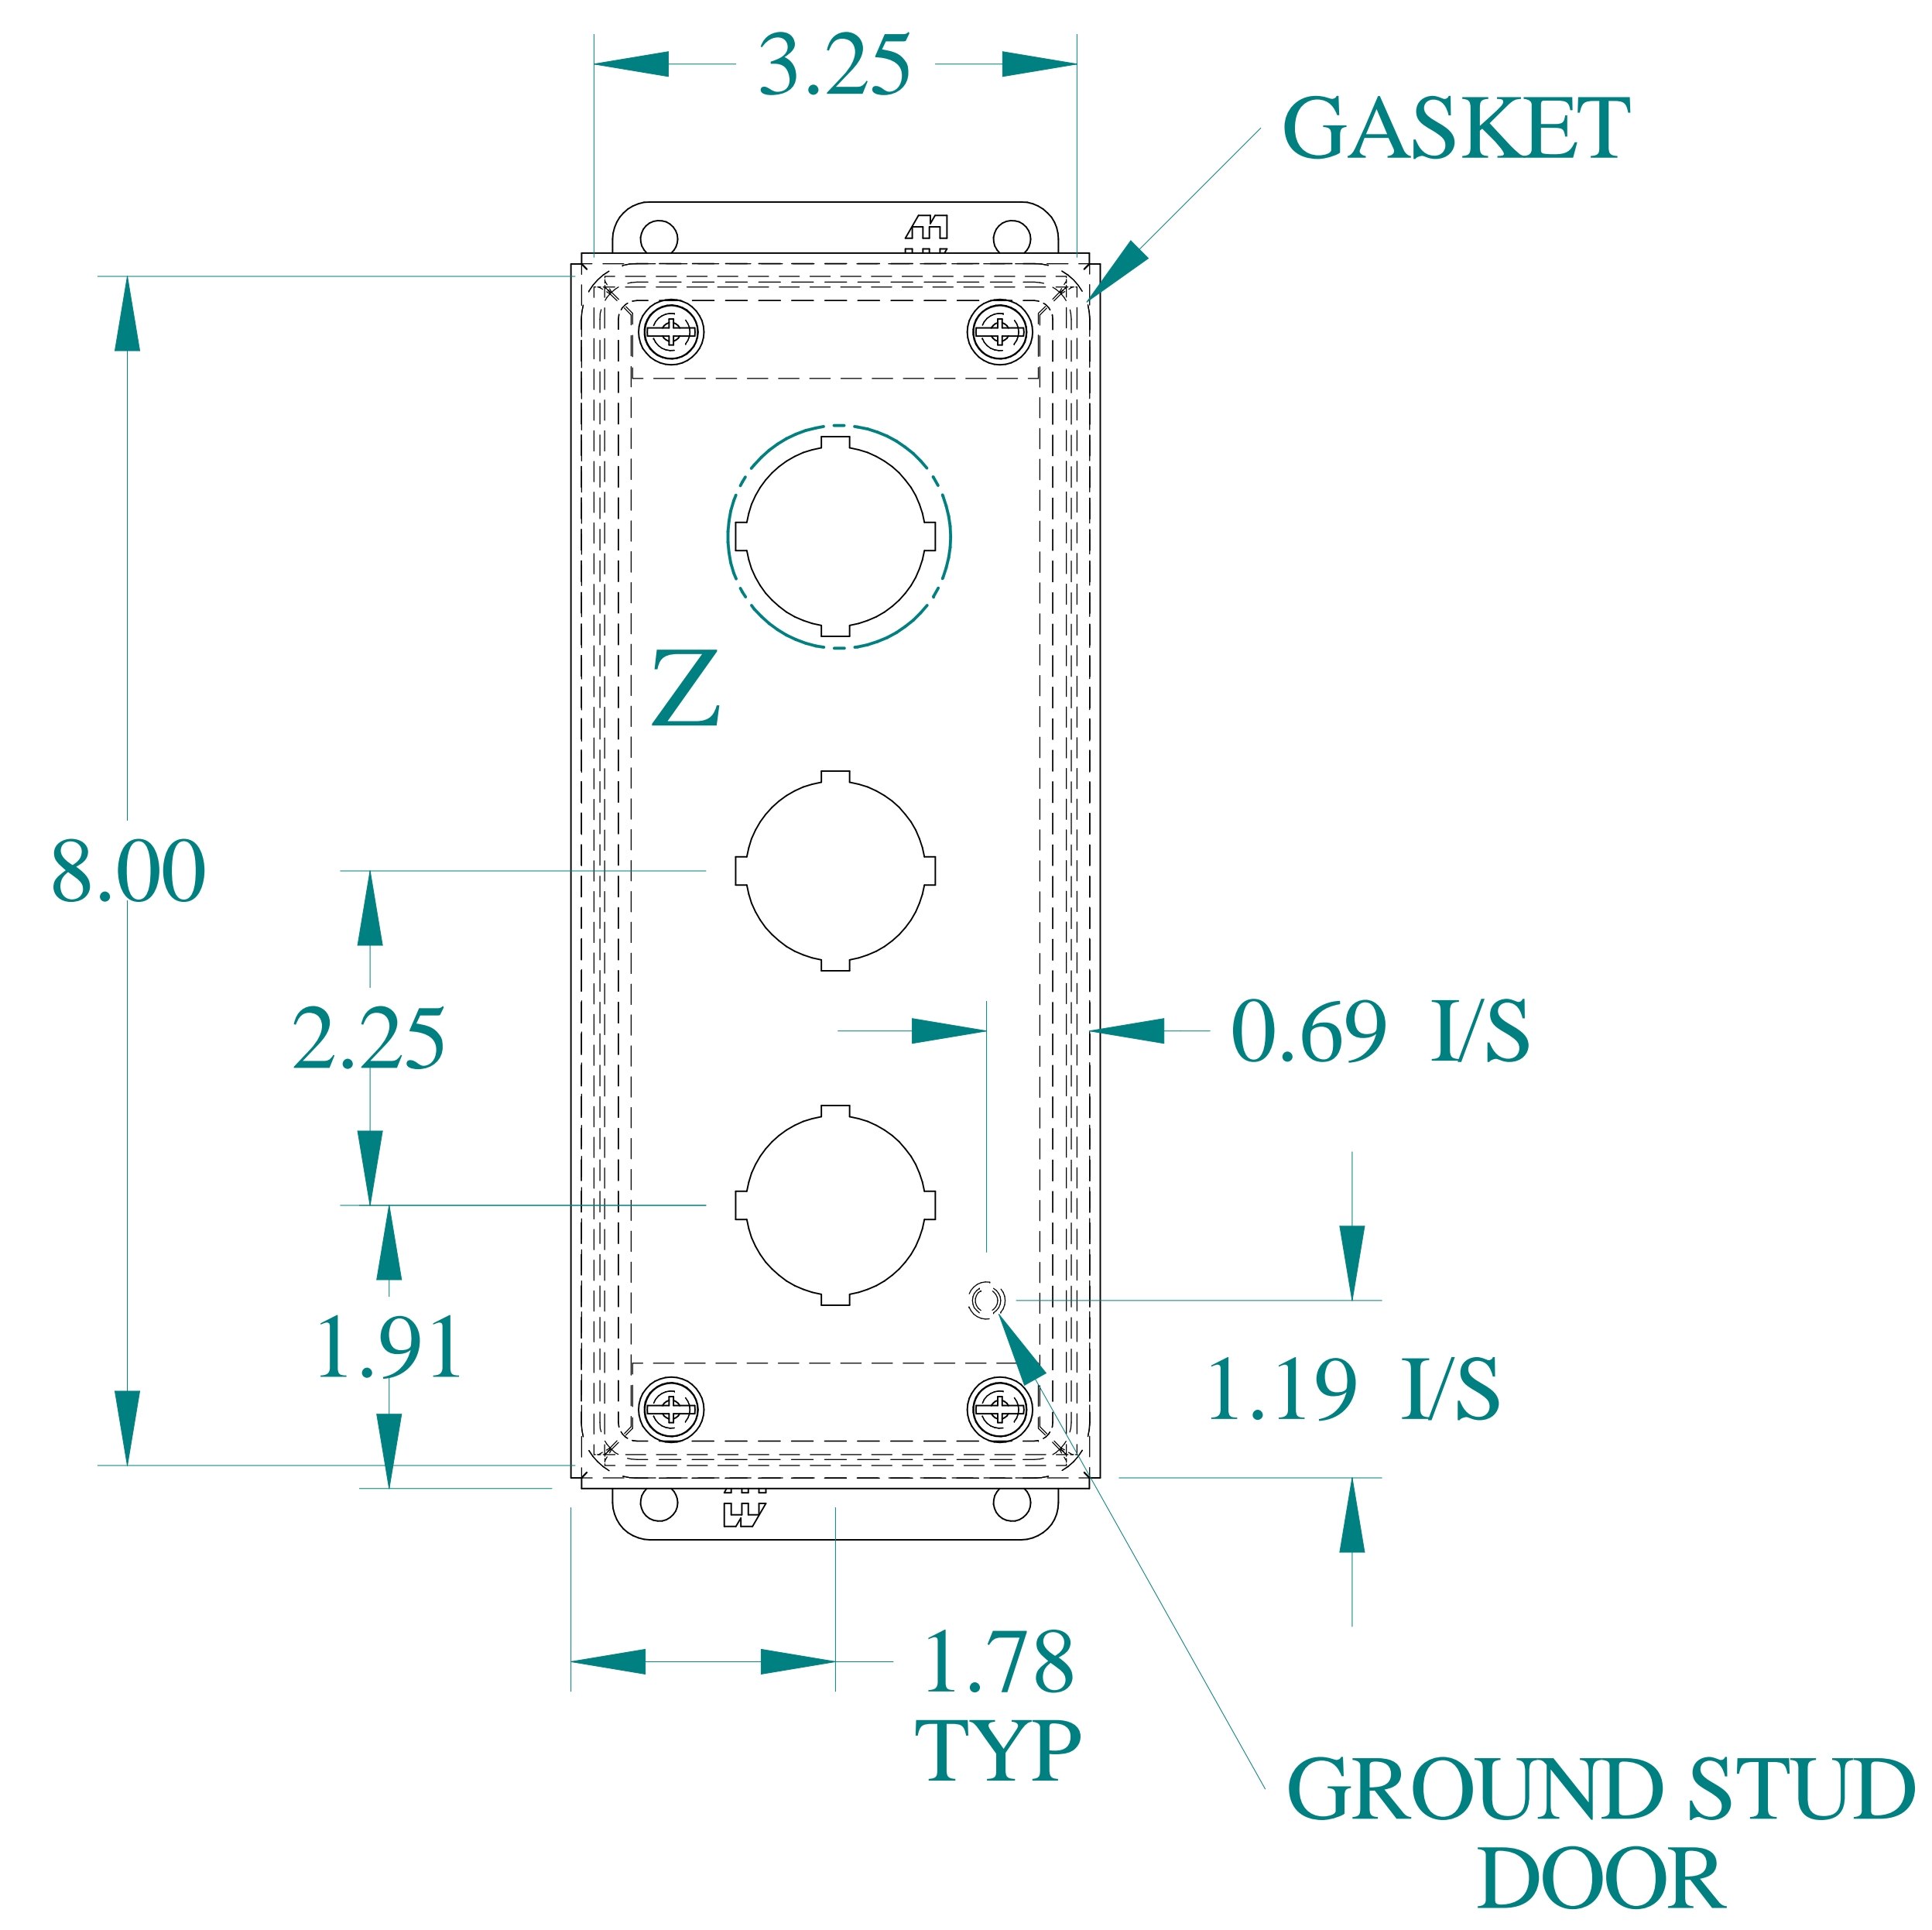

TOP VIEW

DETAIL Z
TYP

ISOMETRIC VIEWS

SIDE VIEW

FRONT VIEW

SIDE VIEW

BACK VIEW

BOTTOM VIEW

Data subject to change without notice.

Part #: 1435S16C

Date: Jan. 18, 2021

Link: www.hamfmfg.com/1435S16C