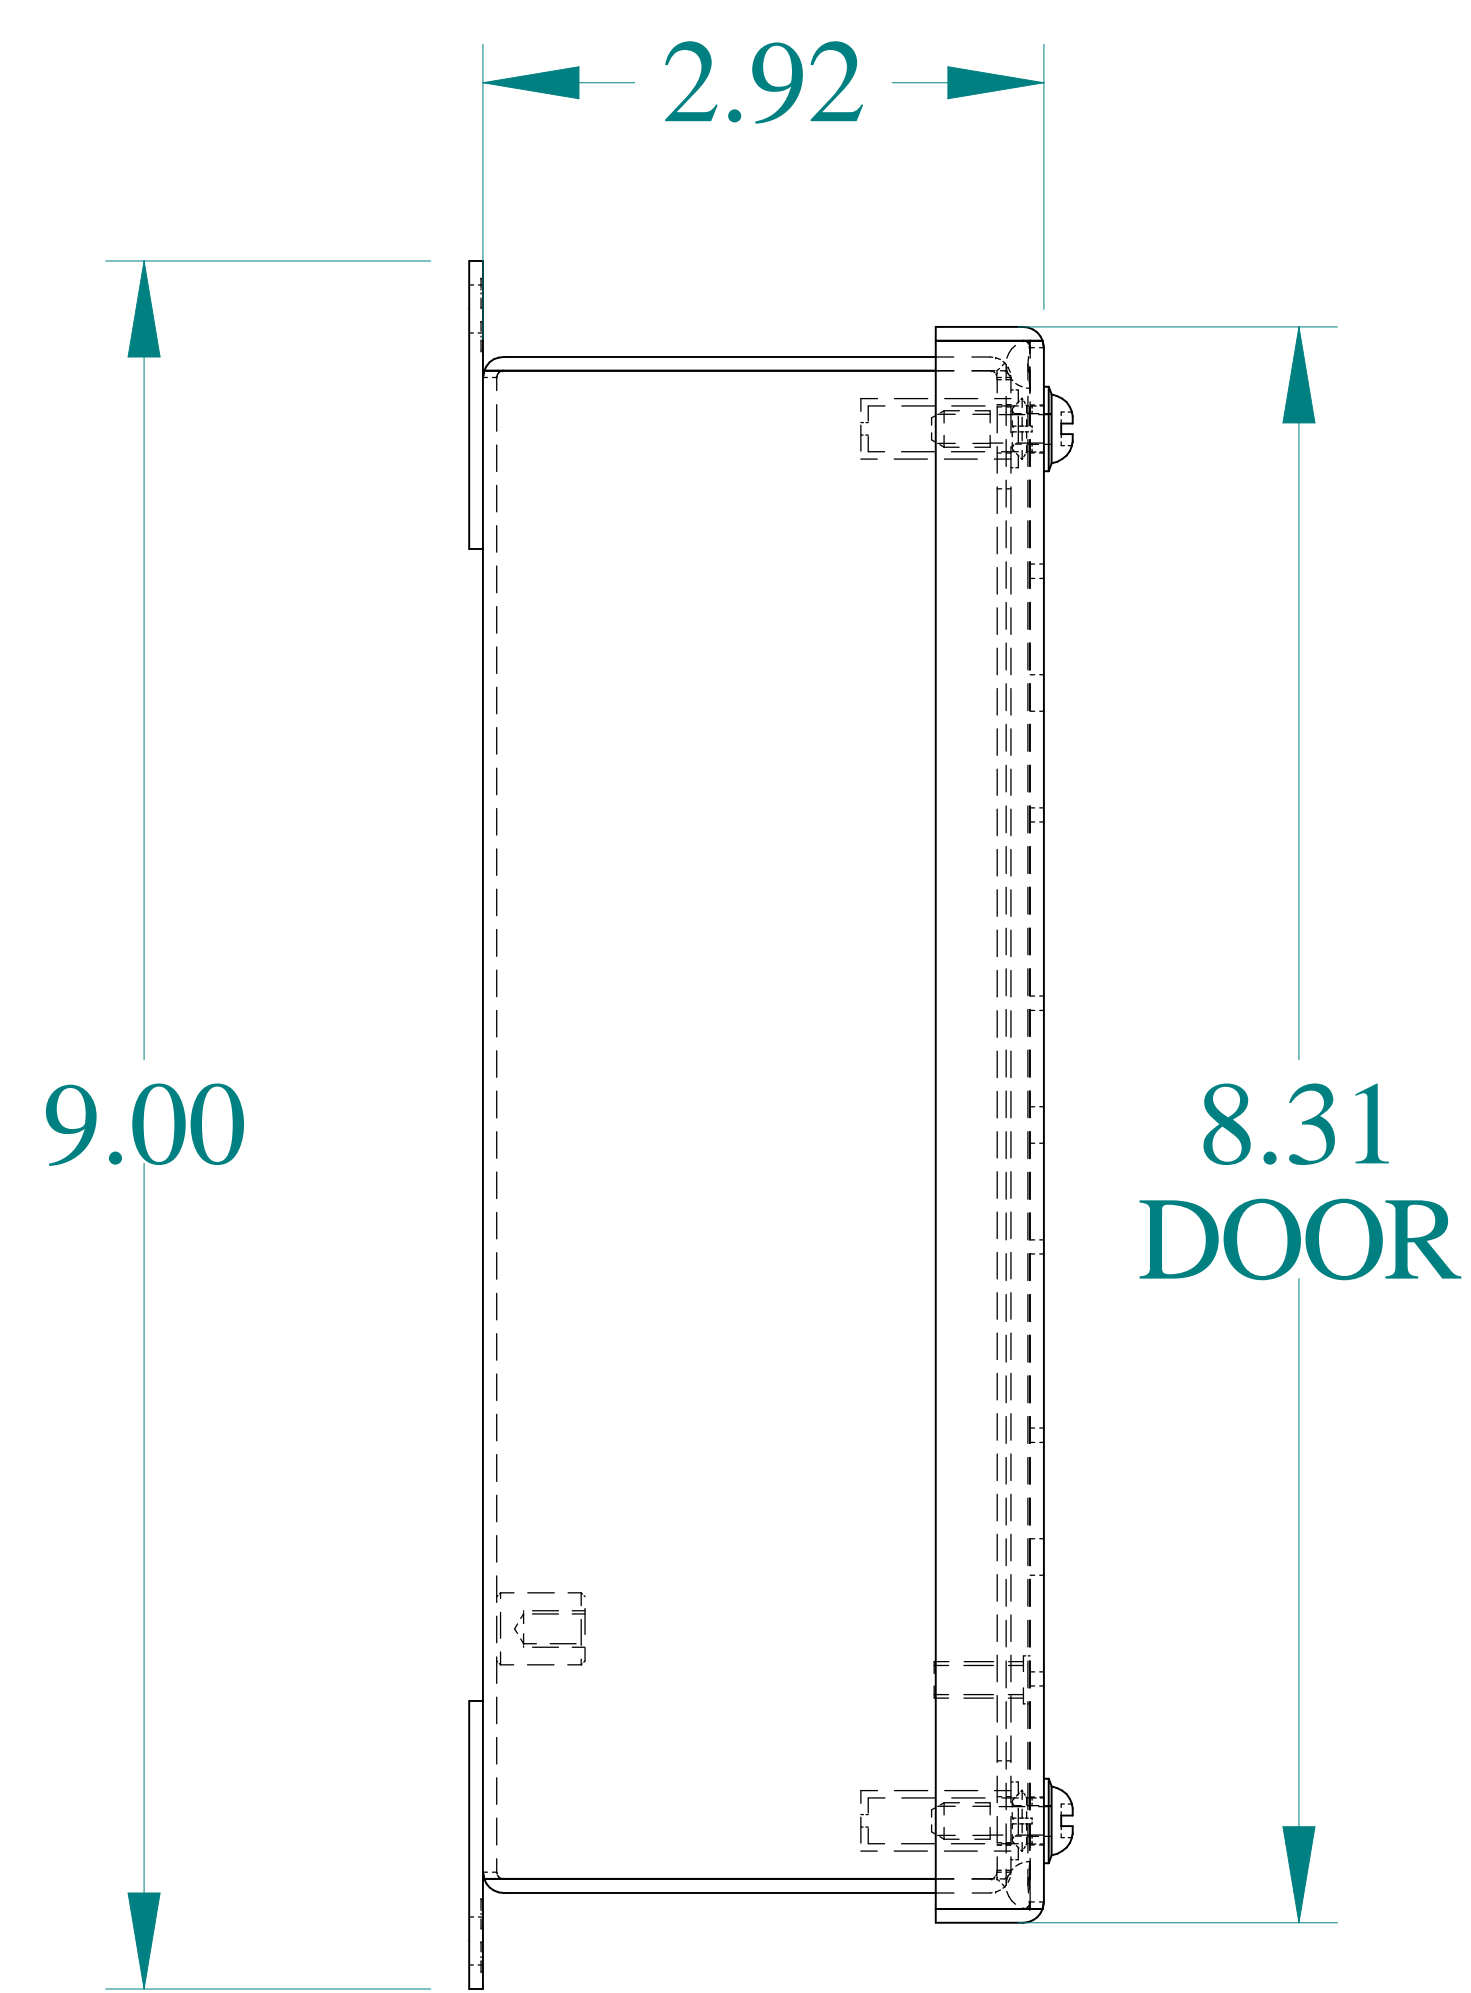

TOP VIEW

DETAIL Z
TYP

ISOMETRIC VIEWS

SIDE VIEW

FRONT VIEW

SIDE VIEW

BACK VIEW

BOTTOM VIEW

Data subject to change without notice.

Part #: 1435S16C

Date: Jan. 18, 2021

Link: www.hamfmfg.com/1435S16C