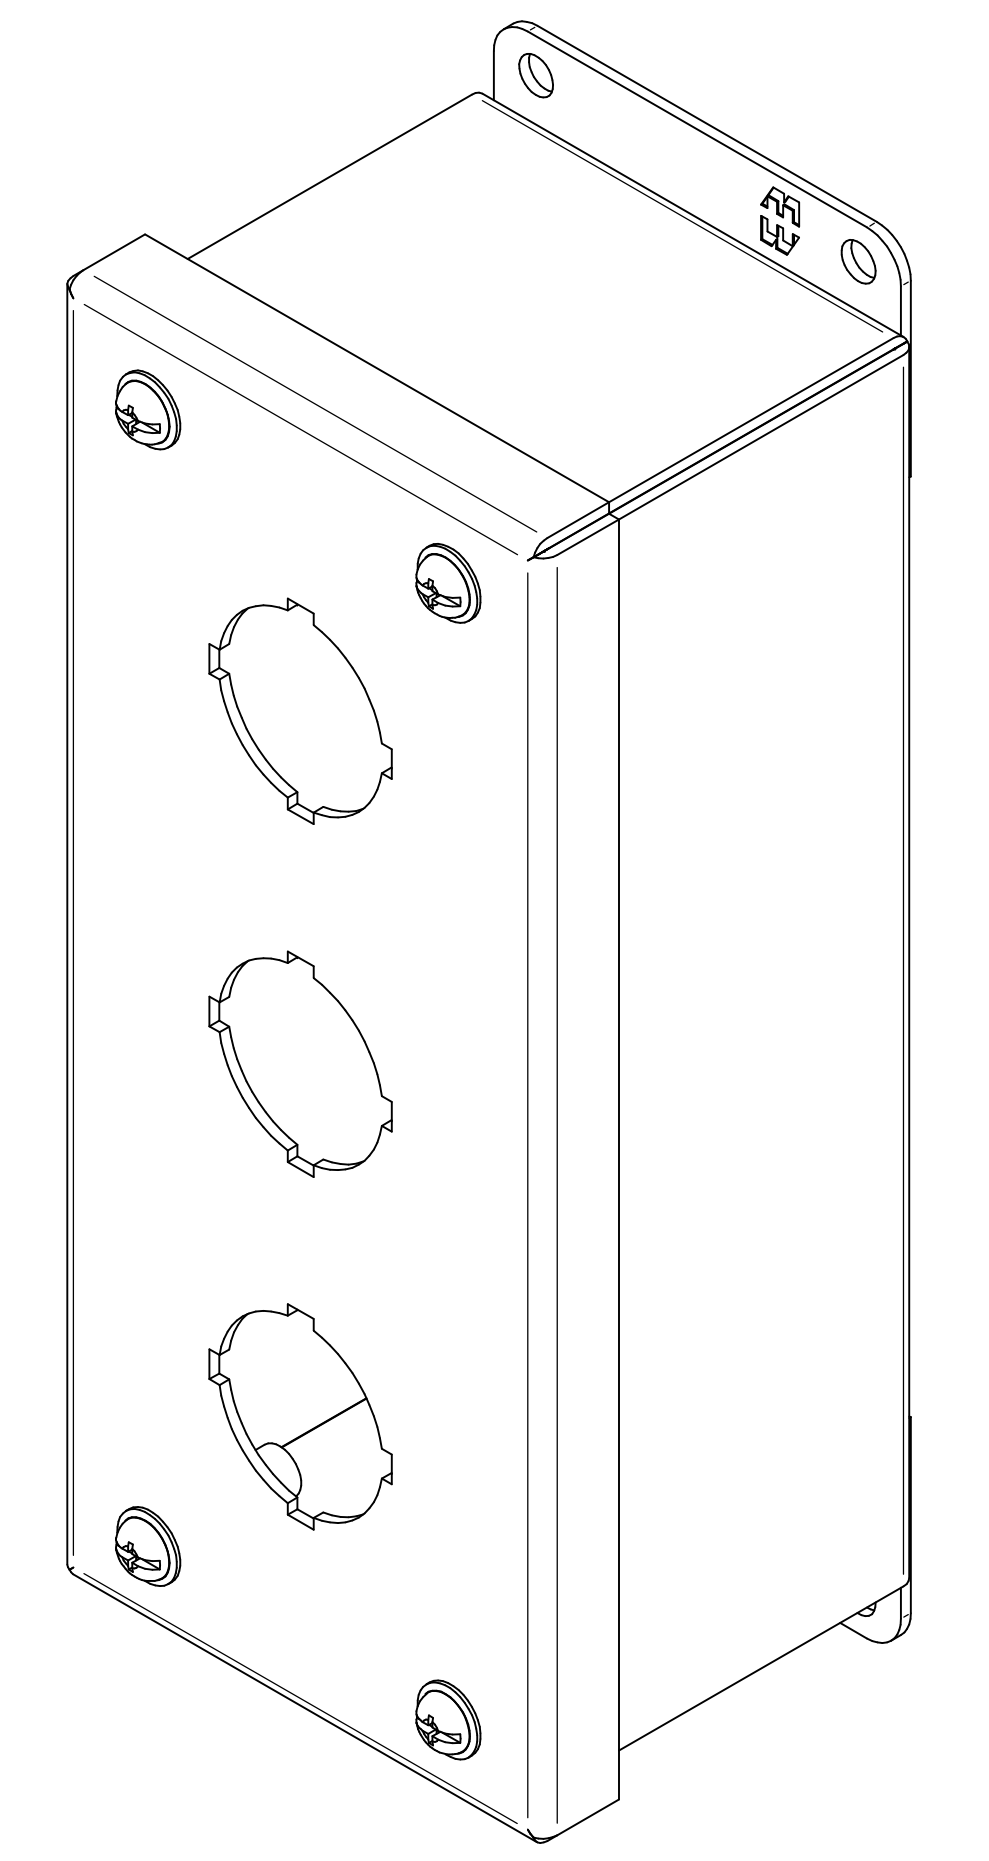

TOP VIEW

DETAIL Z
TYP

ISOMETRIC VIEWS

SIDE VIEW

FRONT VIEW

SIDE VIEW

BACK VIEW

BOTTOM VIEW

Data subject to change without notice.

Part #: 1435S16C

Date: Jan. 18, 2021

Link: www.hamfmfg.com/1435S16C