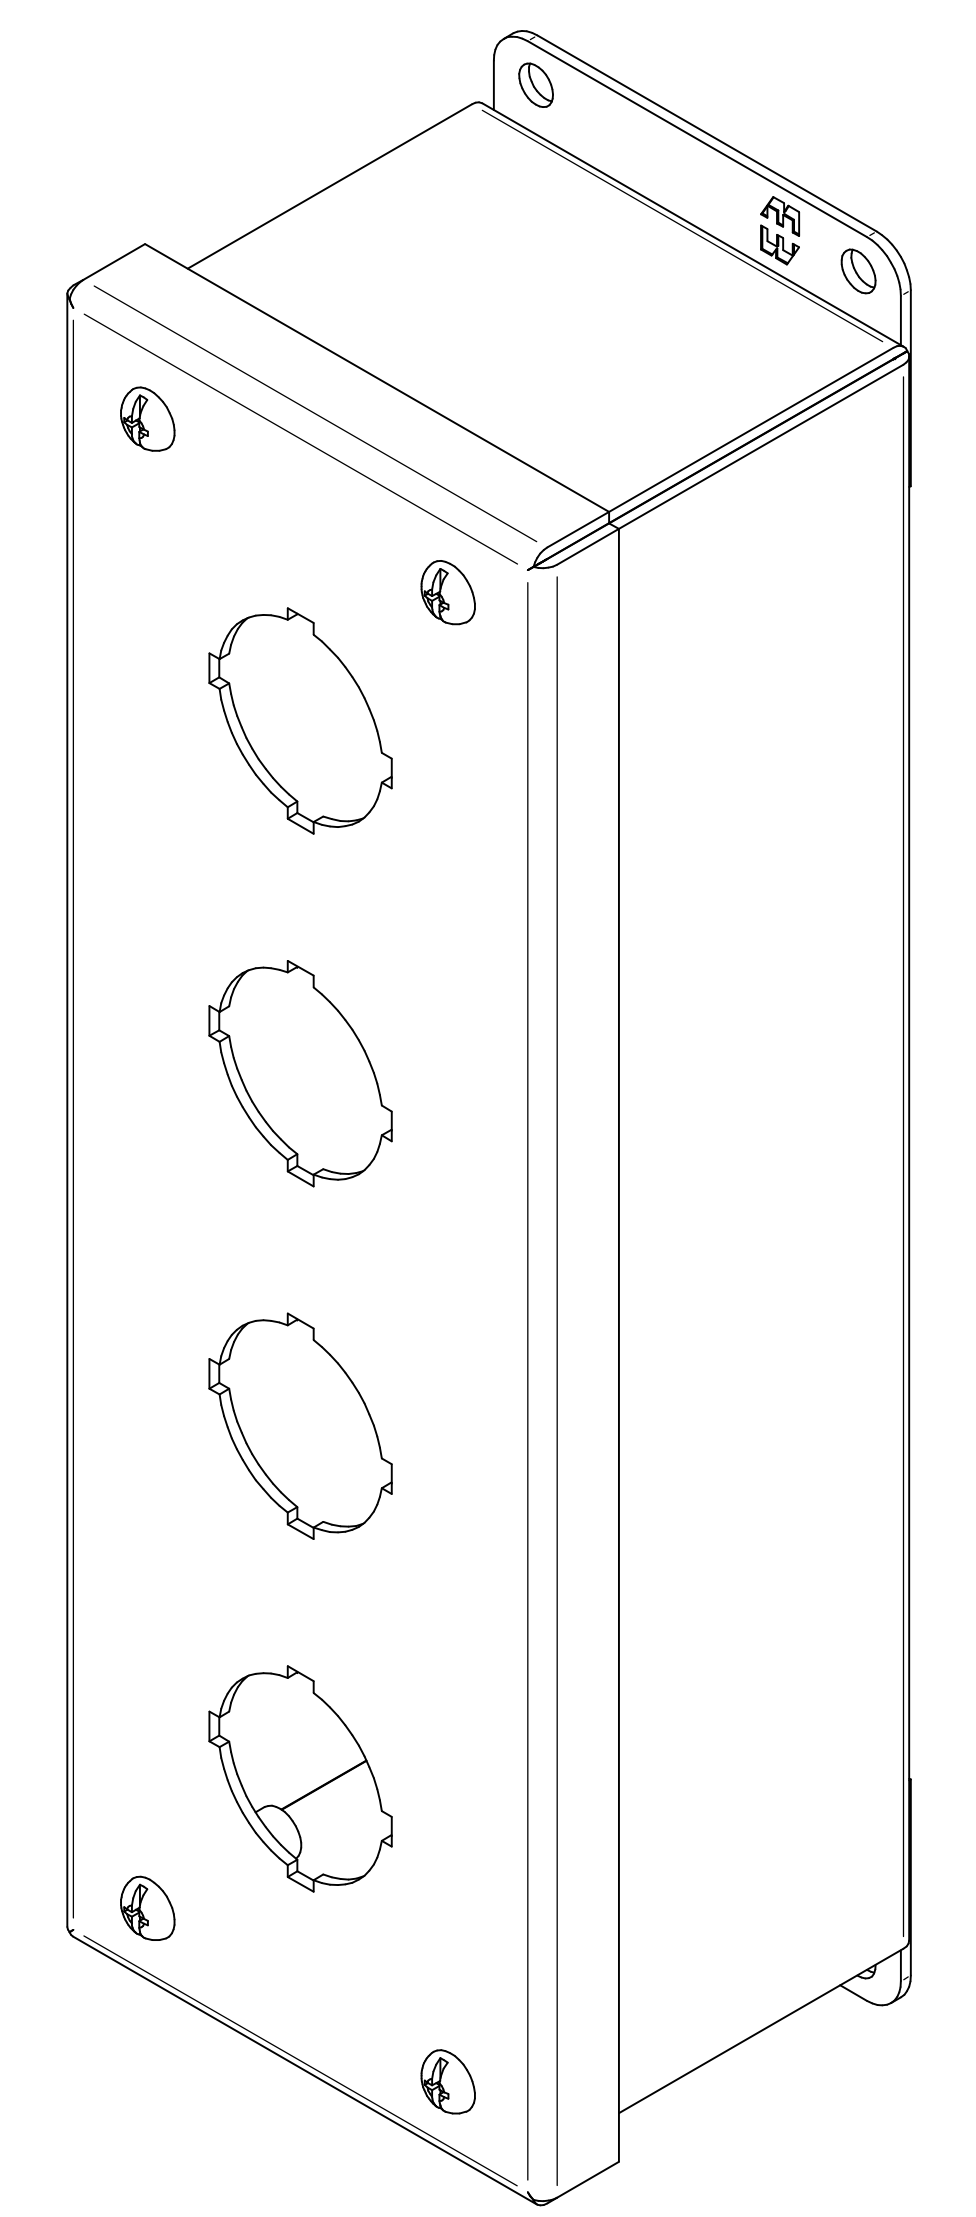

TOP VIEW

DETAIL Z
TYP

ISOMETRIC VIEWS

SIDE VIEW

FRONT VIEW

SIDE VIEW

BACK VIEW

BOTTOM VIEW

Data subject to change without notice.

Part #: 1435S16D

Date: Mar. 23, 2019

Link: www.hamfmg.com/1435S16D