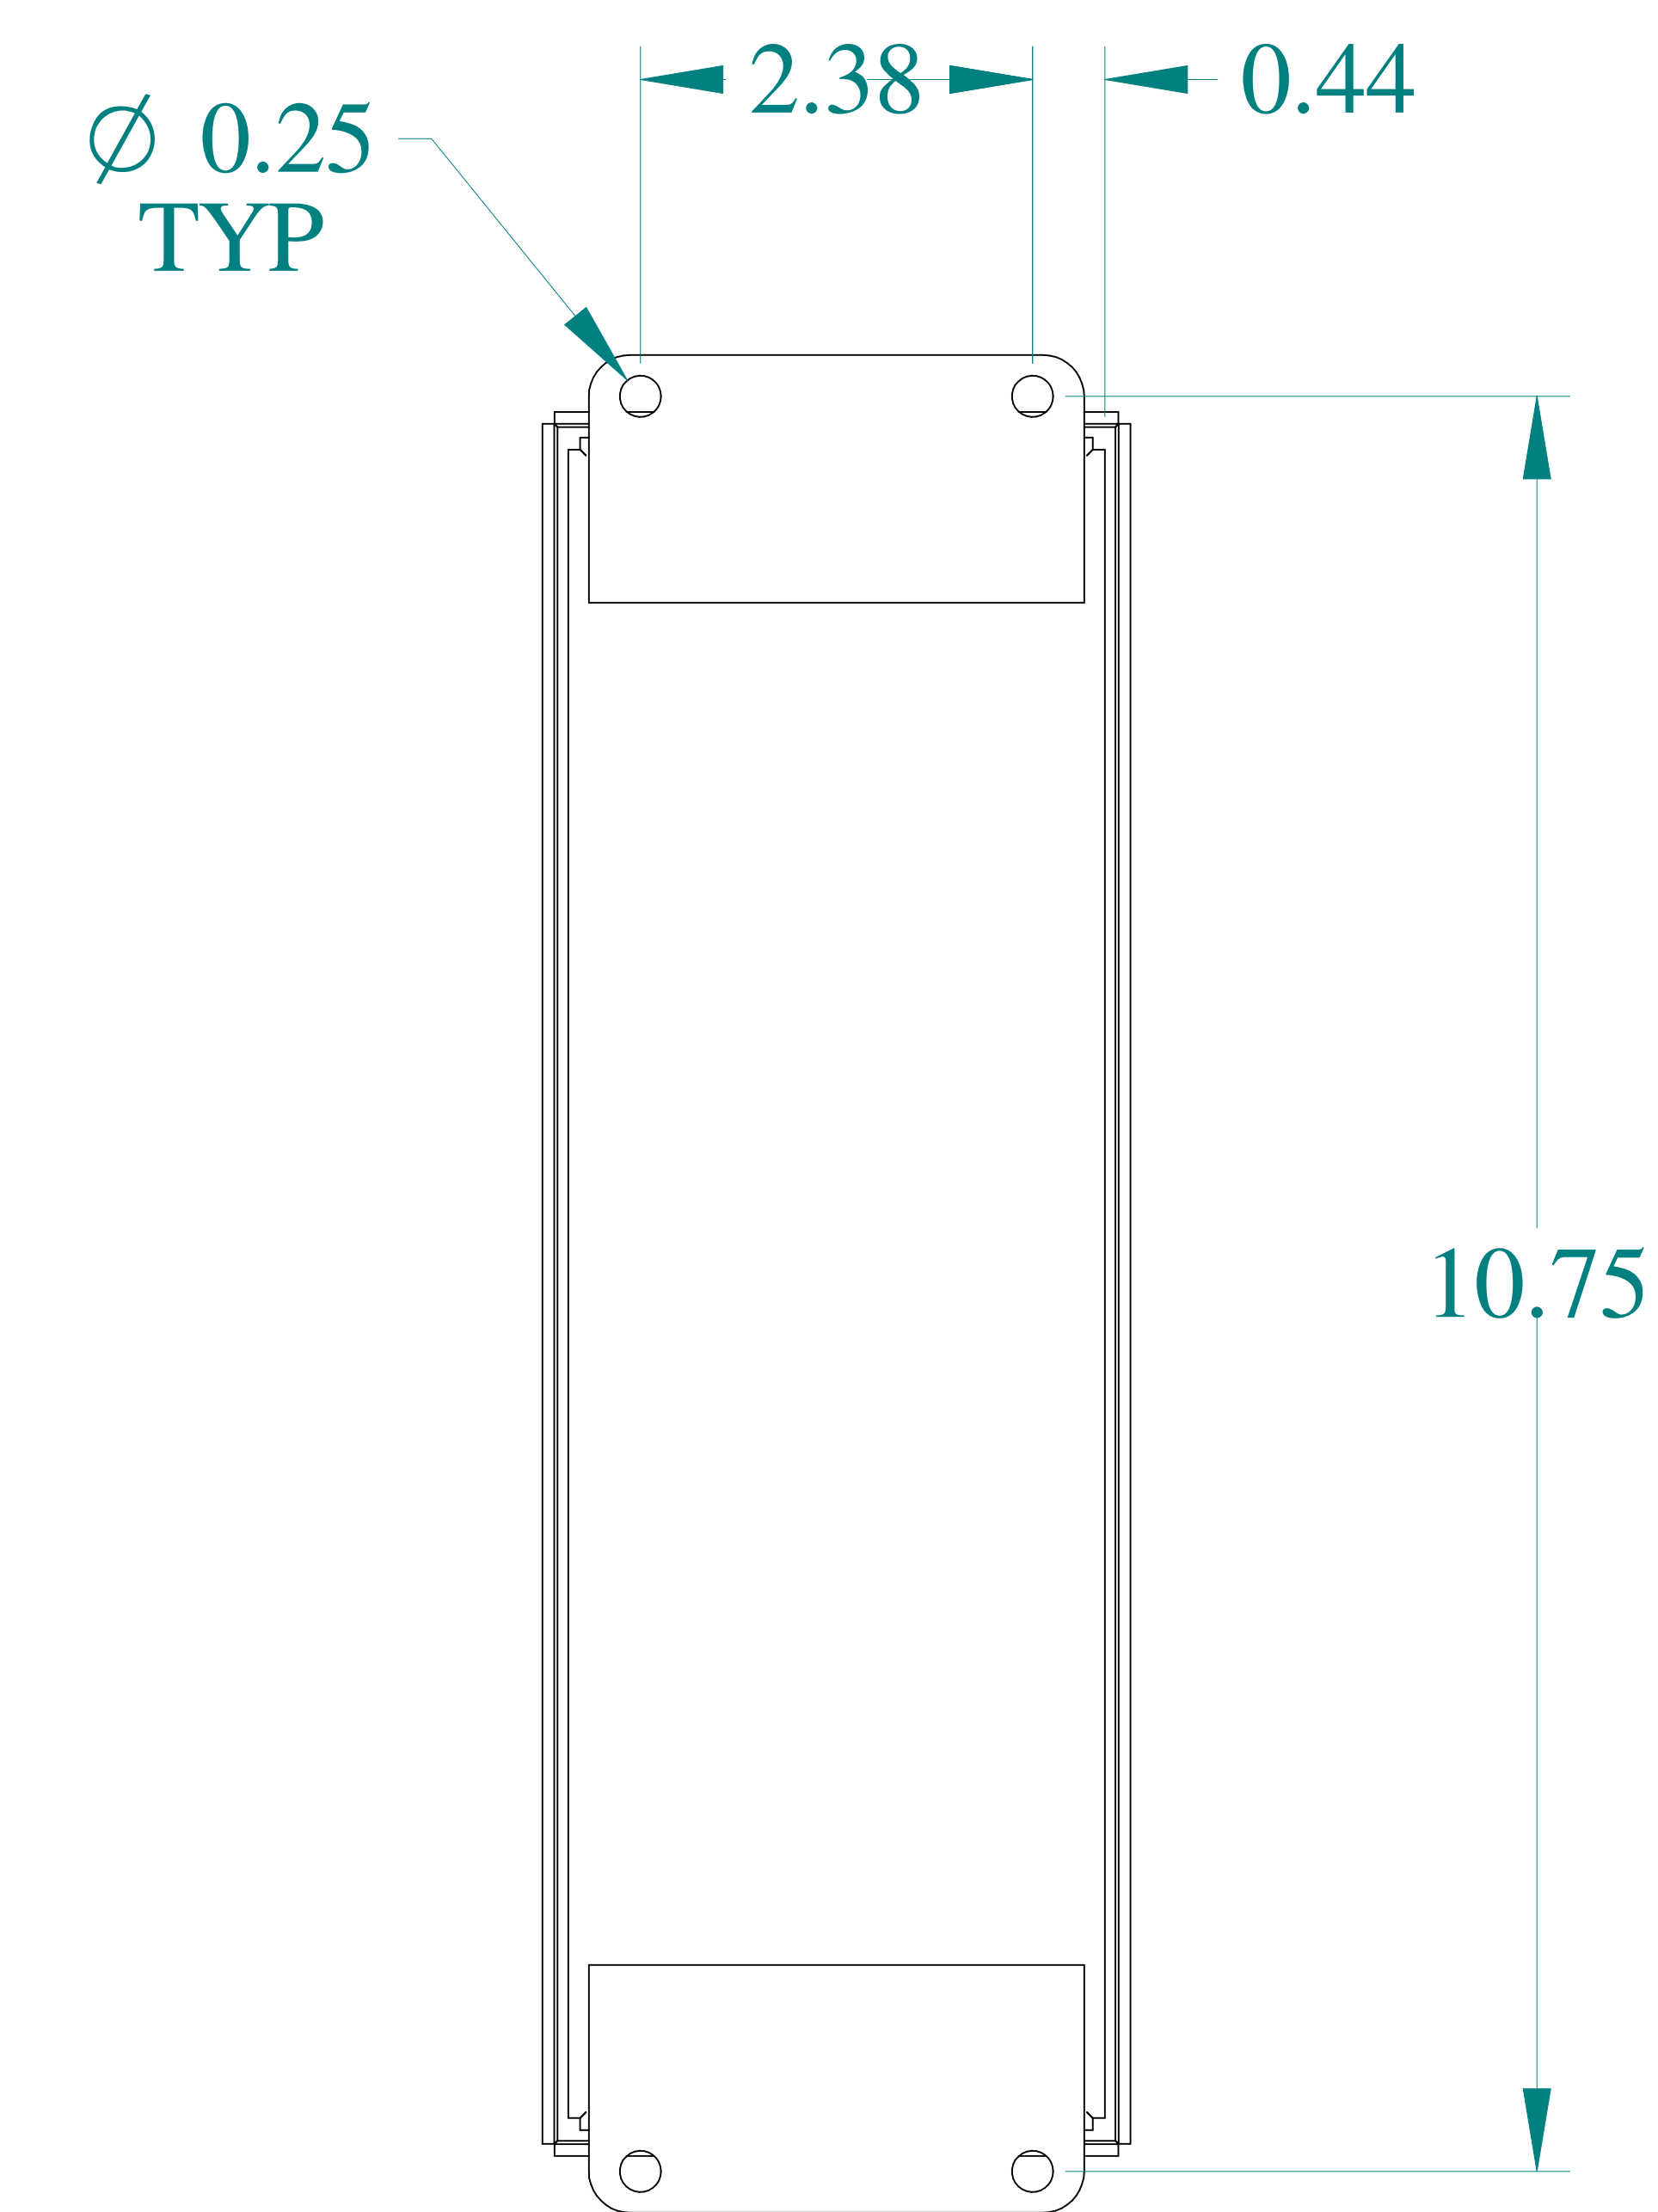

TOP VIEW

DETAIL Z
TYP

ISOMETRIC VIEWS

SIDE VIEW

FRONT VIEW

SIDE VIEW

BACK VIEW

BOTTOM VIEW

Data subject to change without notice.

Part #: 1435S16D

Date: Mar. 23, 2019

Link: www.hamfmg.com/1435S16D