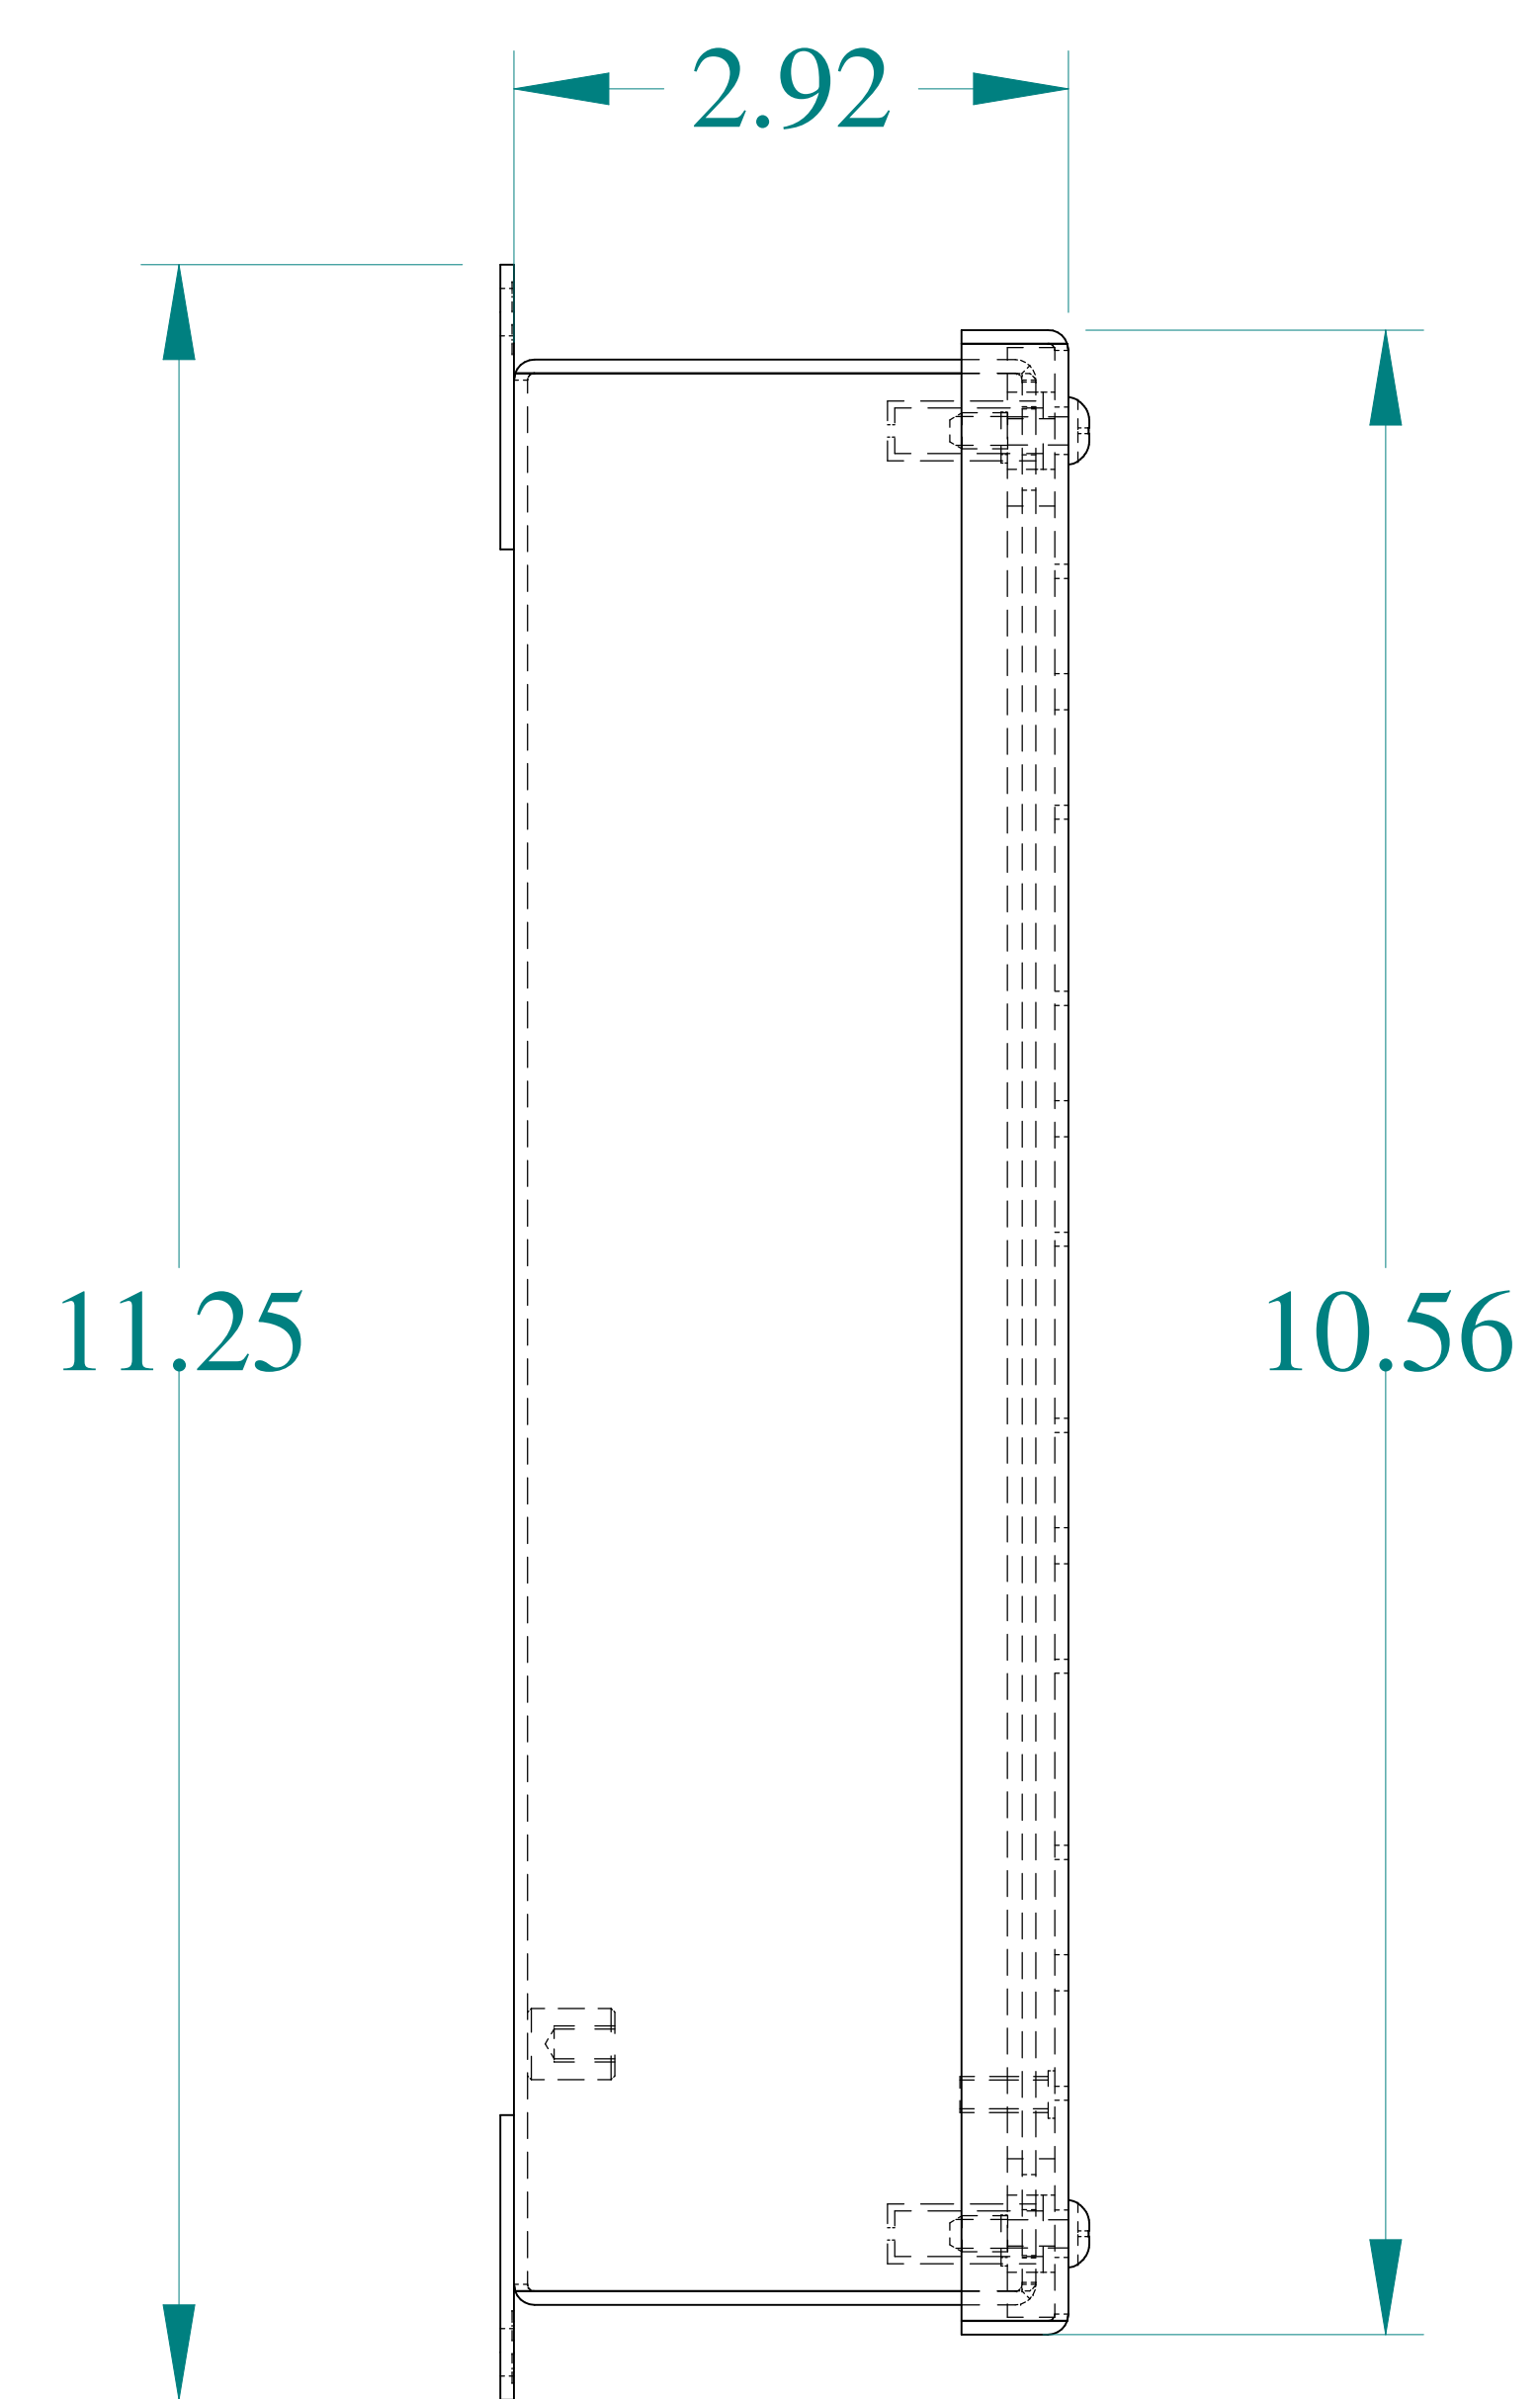

TOP VIEW

DETAIL Z
TYP

ISOMETRIC VIEWS

SIDE VIEW

FRONT VIEW

SIDE VIEW

BACK VIEW

BOTTOM VIEW

Data subject to change without notice.

Part #: 1435S16D

Date: Mar. 23, 2019

Link: www.hamfmg.com/1435S16D