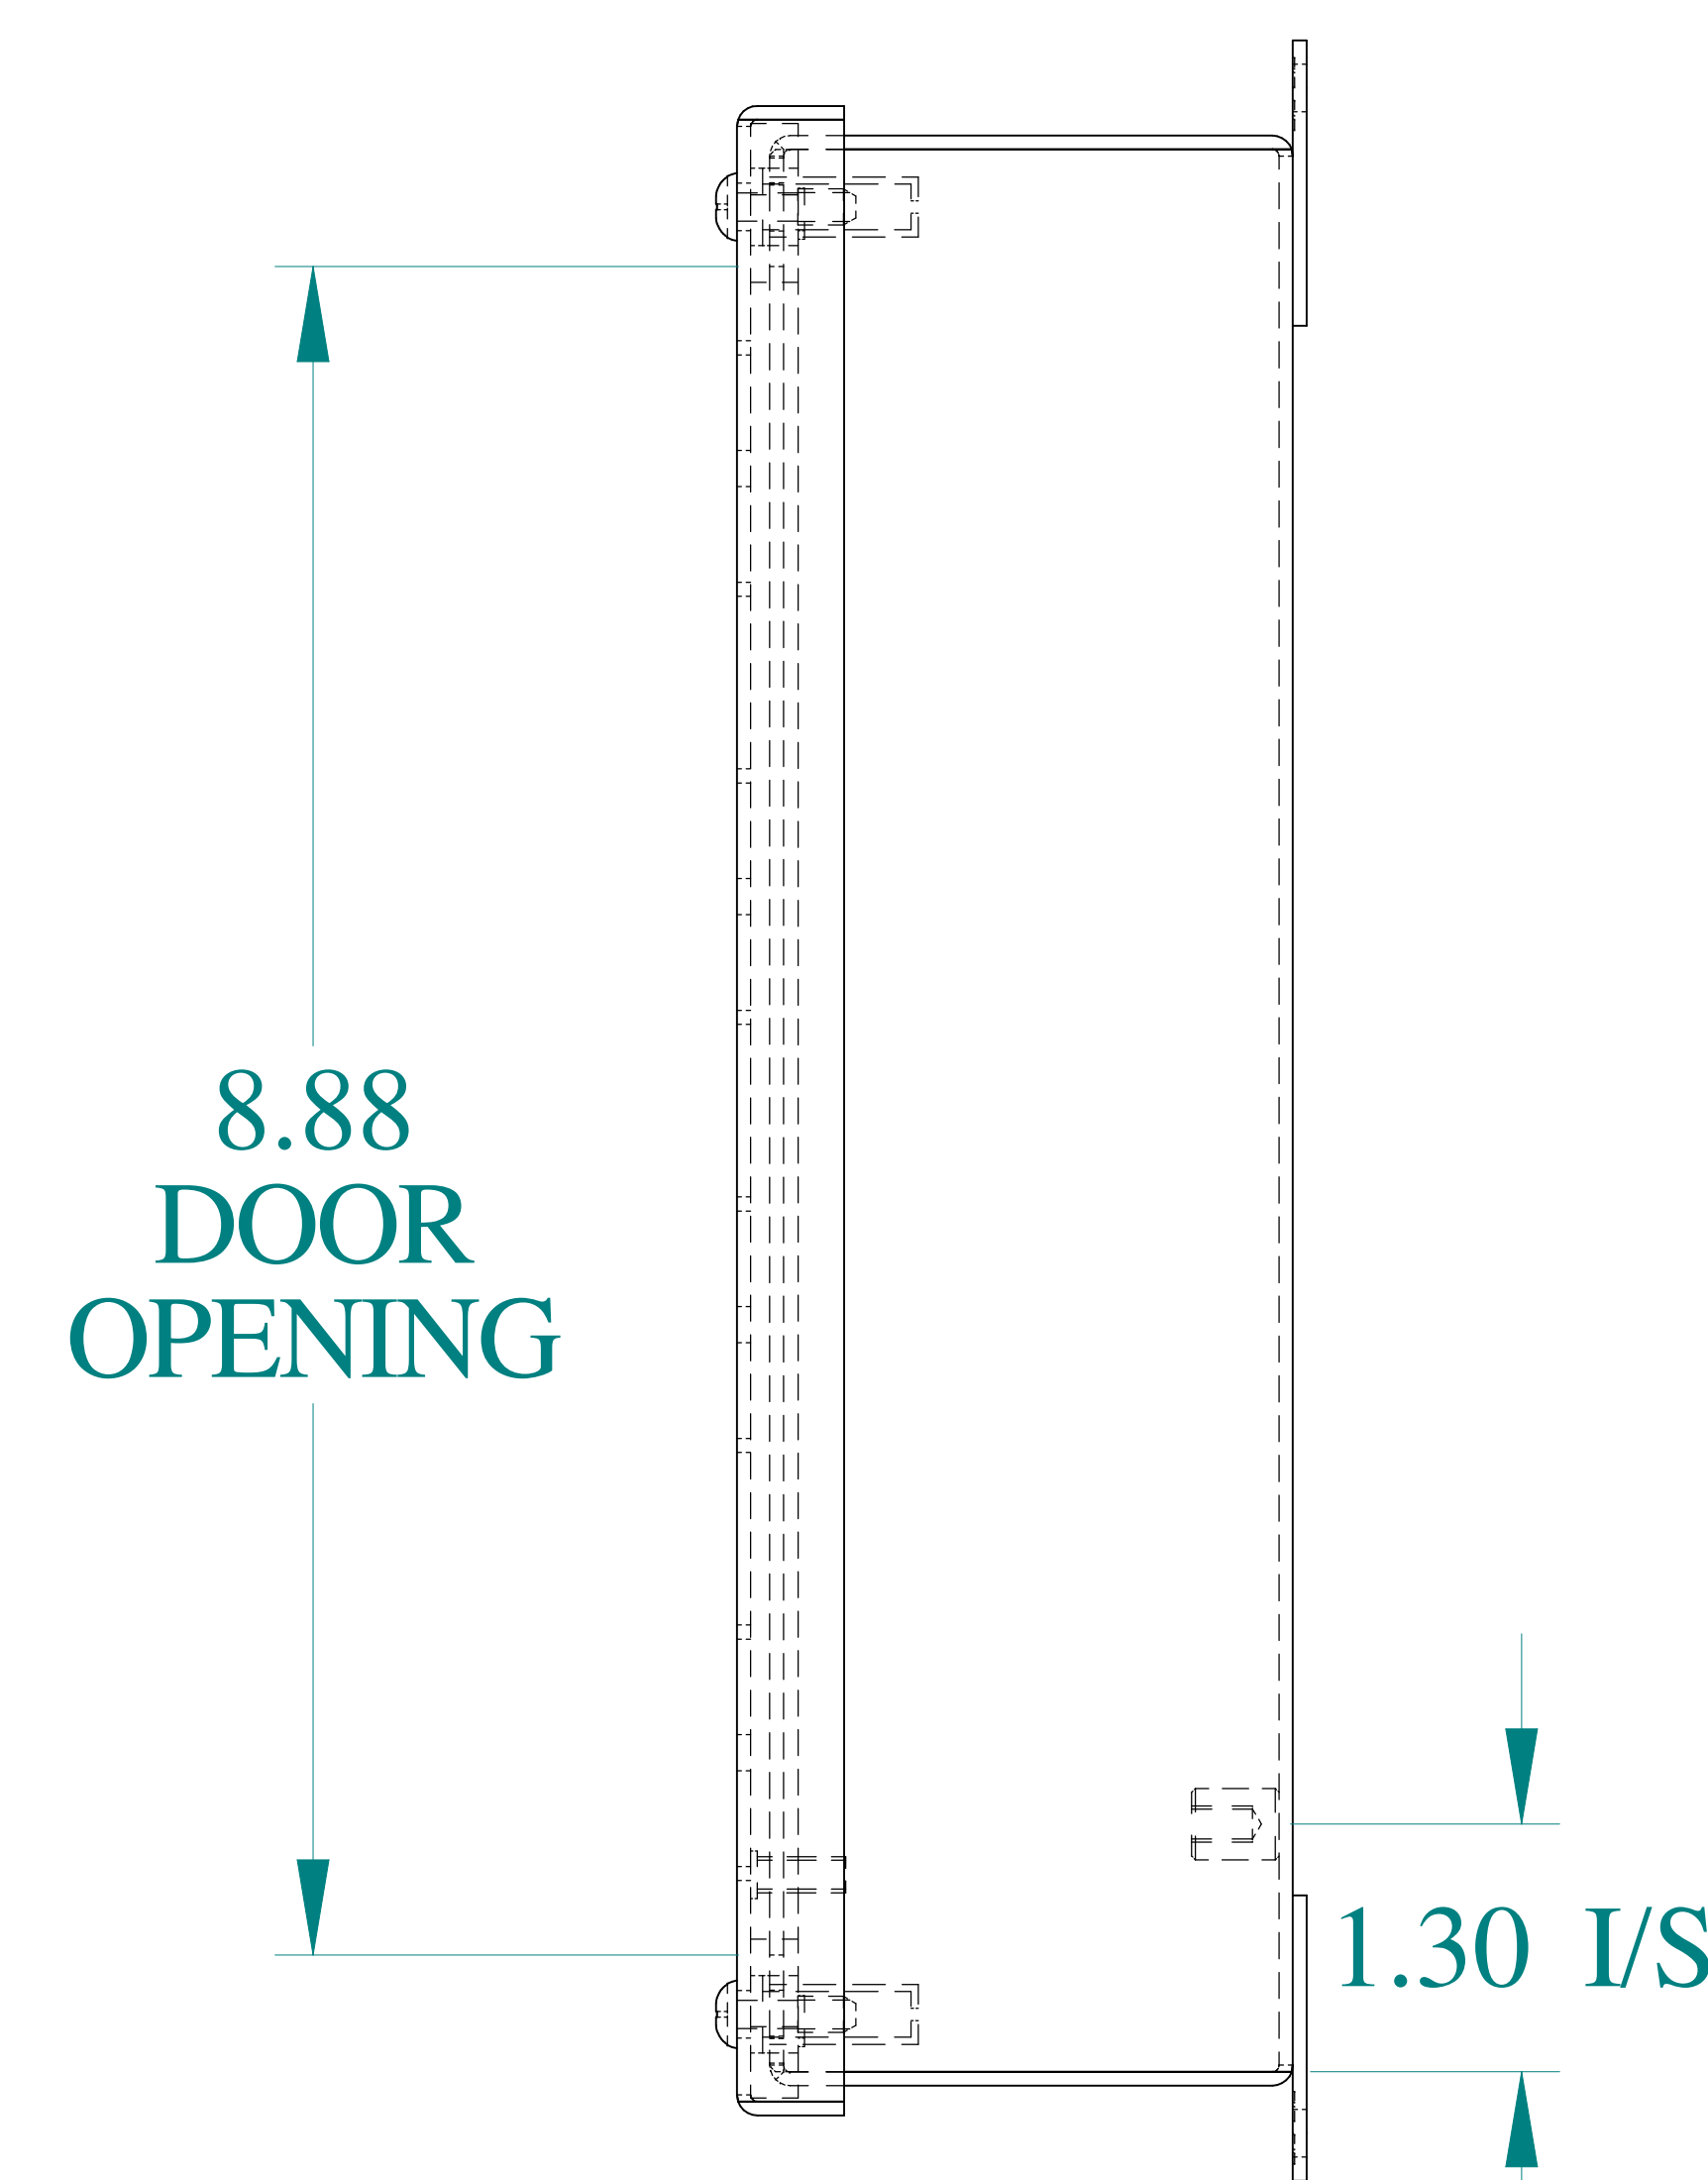

TOP VIEW

DETAIL Z
TYP

ISOMETRIC VIEWS

SIDE VIEW

FRONT VIEW

SIDE VIEW

BACK VIEW

BOTTOM VIEW

Data subject to change without notice.

Part #: 1435S16D

Date: Mar. 23, 2019

Link: www.hamfmg.com/1435S16D