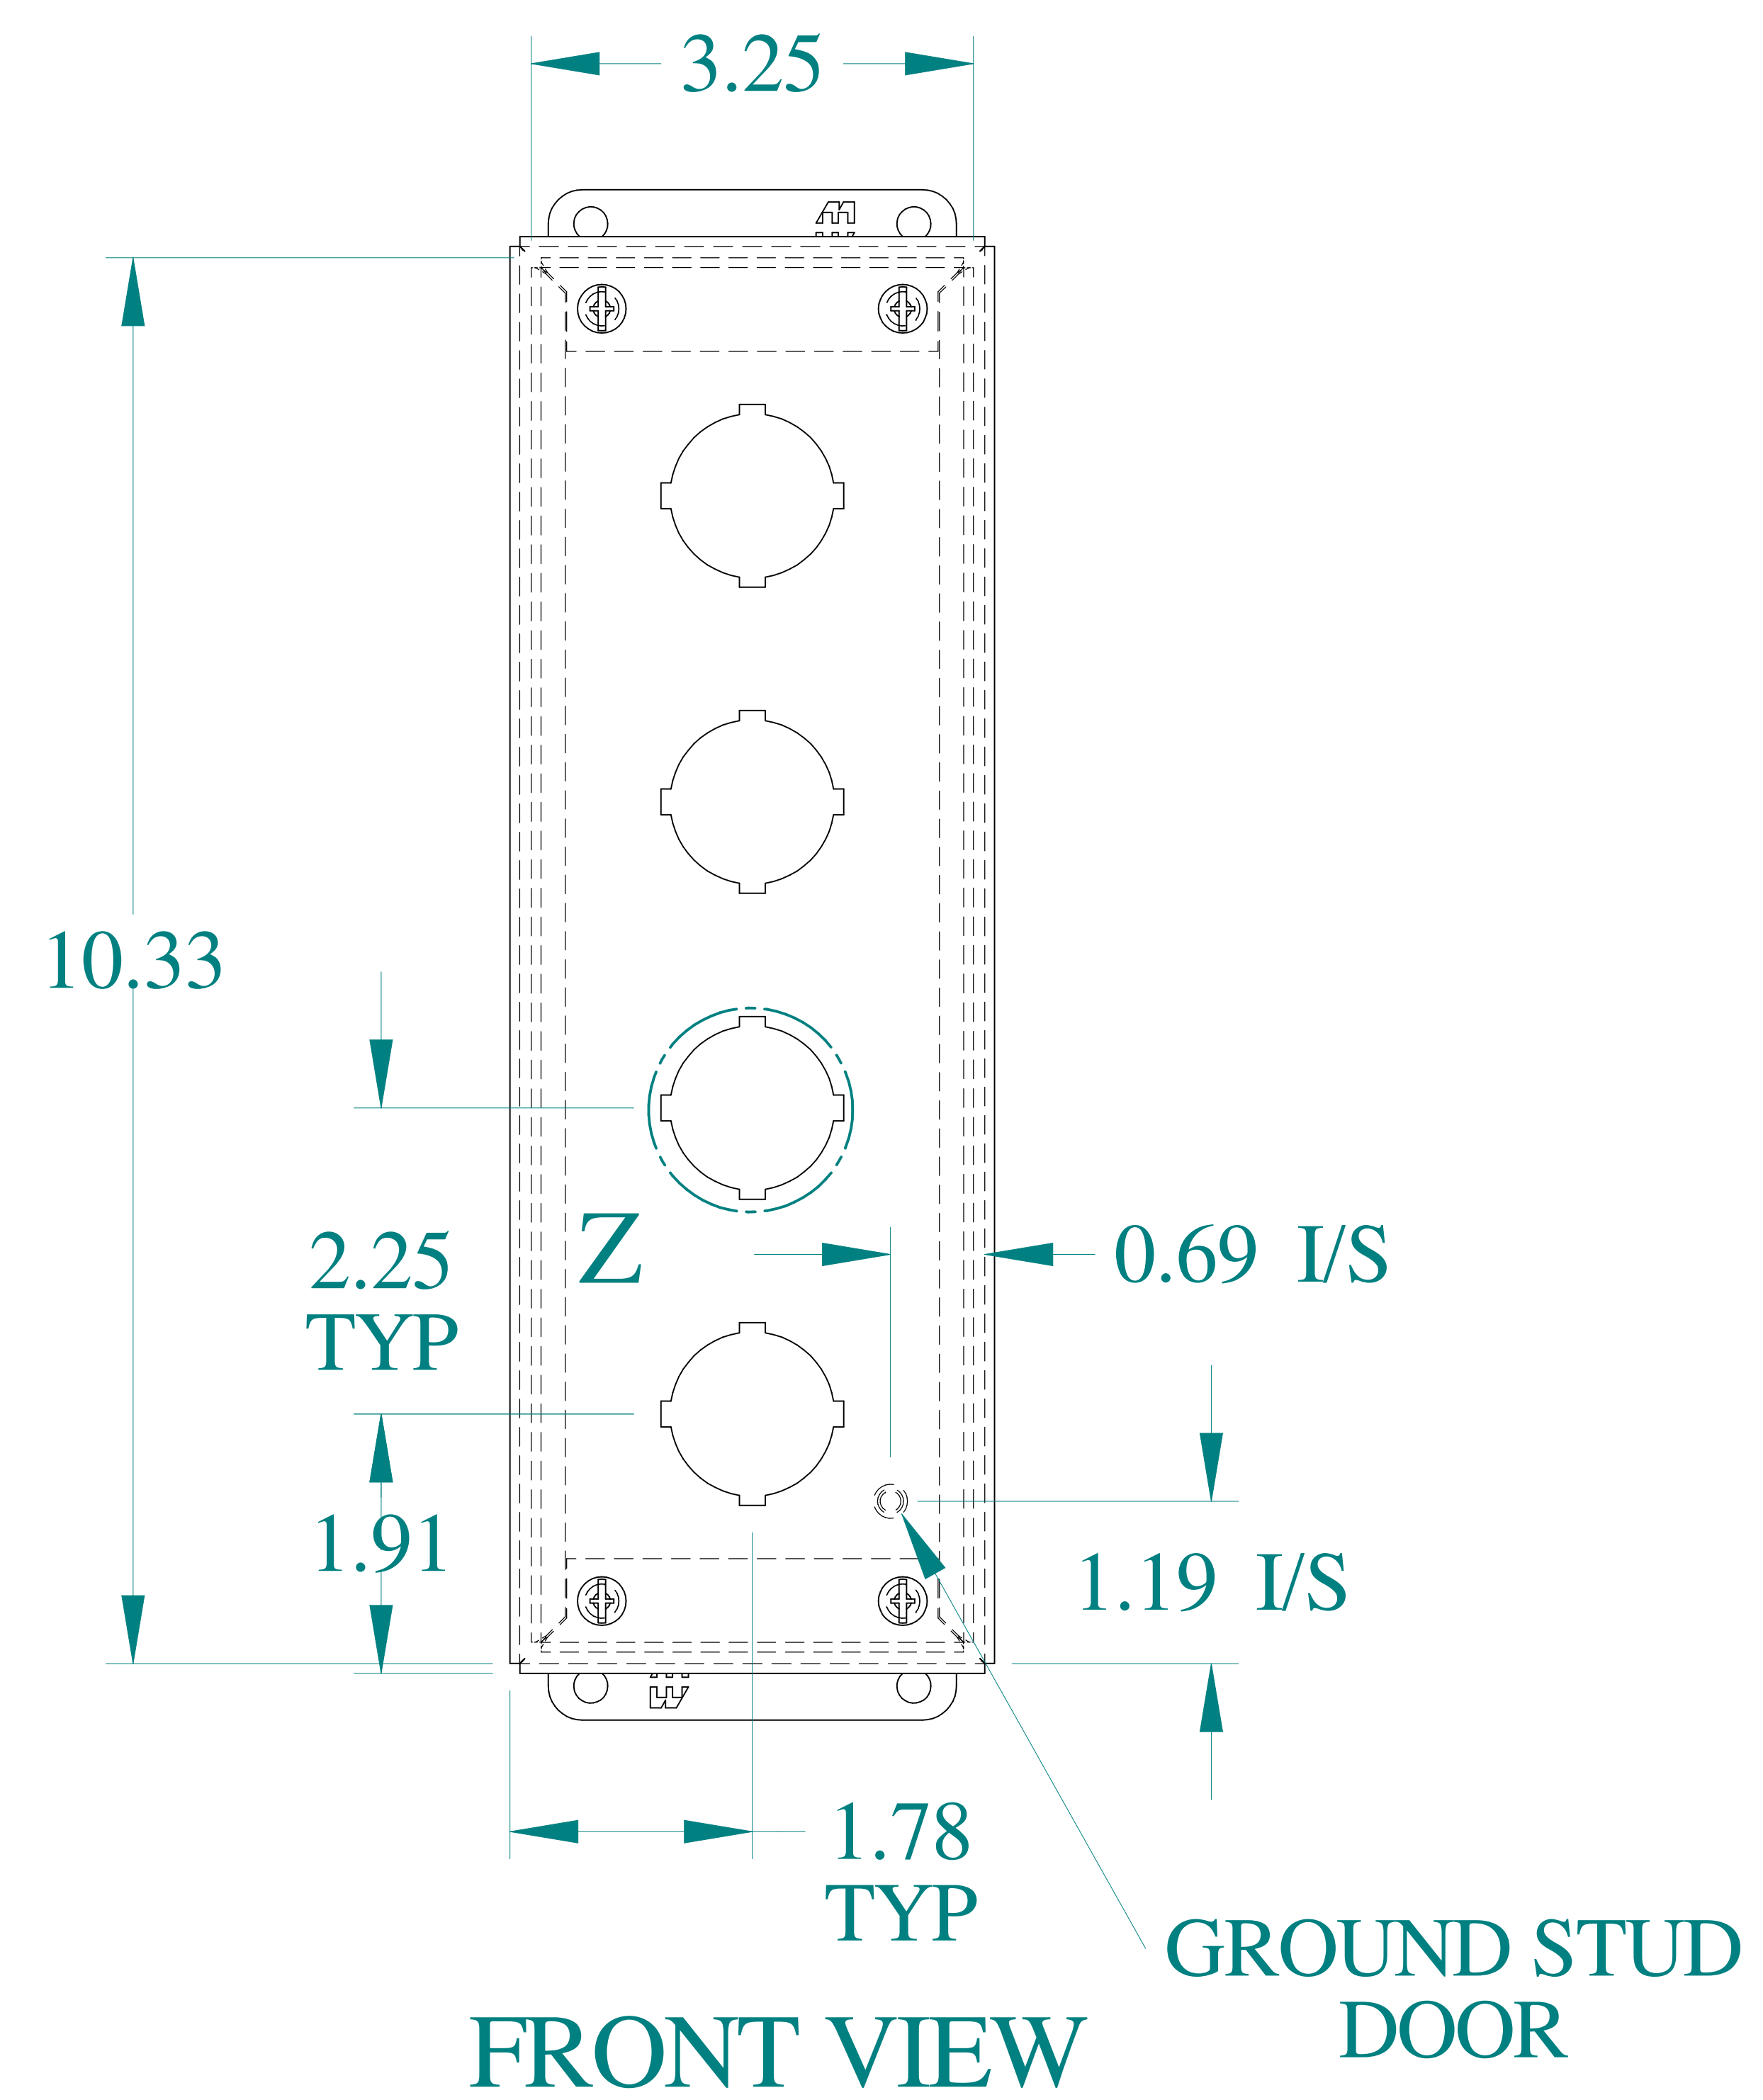

TOP VIEW

DETAIL Z
TYP

ISOMETRIC VIEWS

SIDE VIEW

FRONT VIEW

SIDE VIEW

BACK VIEW

BOTTOM VIEW

Data subject to change without notice.

Part #: 1435S16D

Date: Mar. 23, 2019

Link: www.hamfmg.com/1435S16D