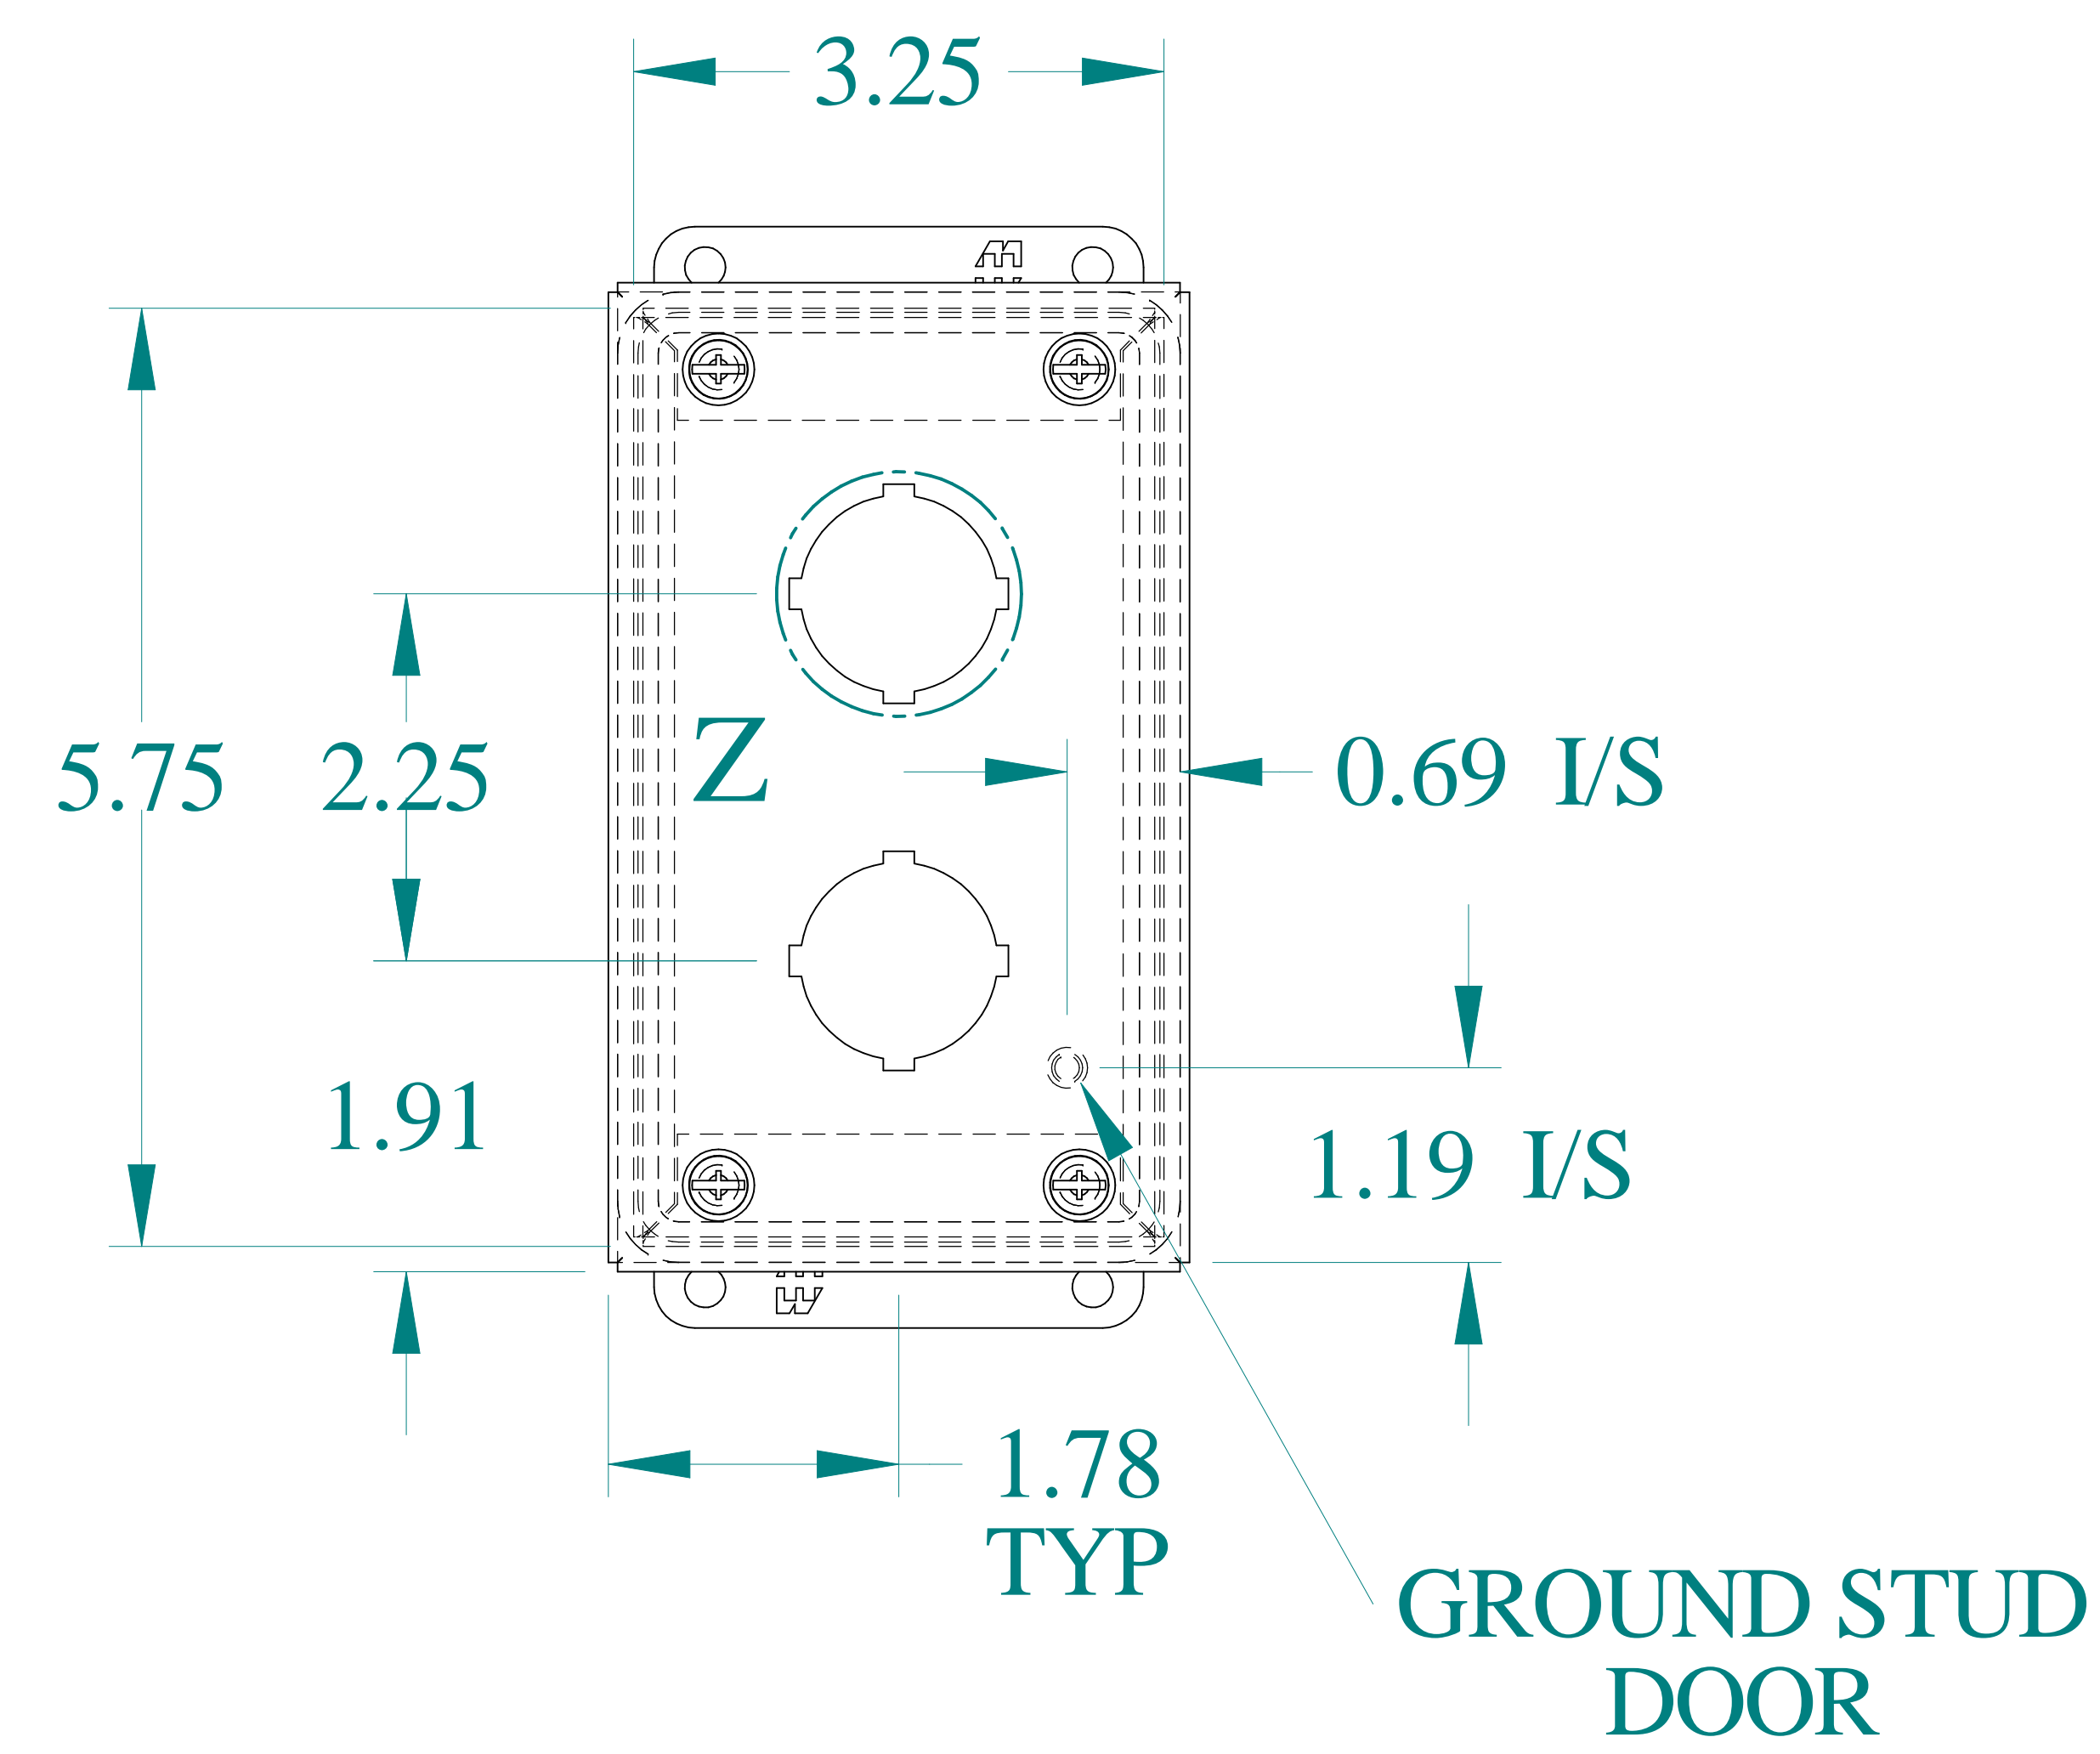

TOP VIEW

DETAIL Z
TYP

ISOMETRIC VIEWS

SIDE VIEW

FRONT VIEW

SIDE VIEW

BACK VIEW

BOTTOM VIEW

Data subject to change without notice.

Part # : 1435SSB

Date : Jan. 18, 2021

Link: www.hammg.com/1435SSB