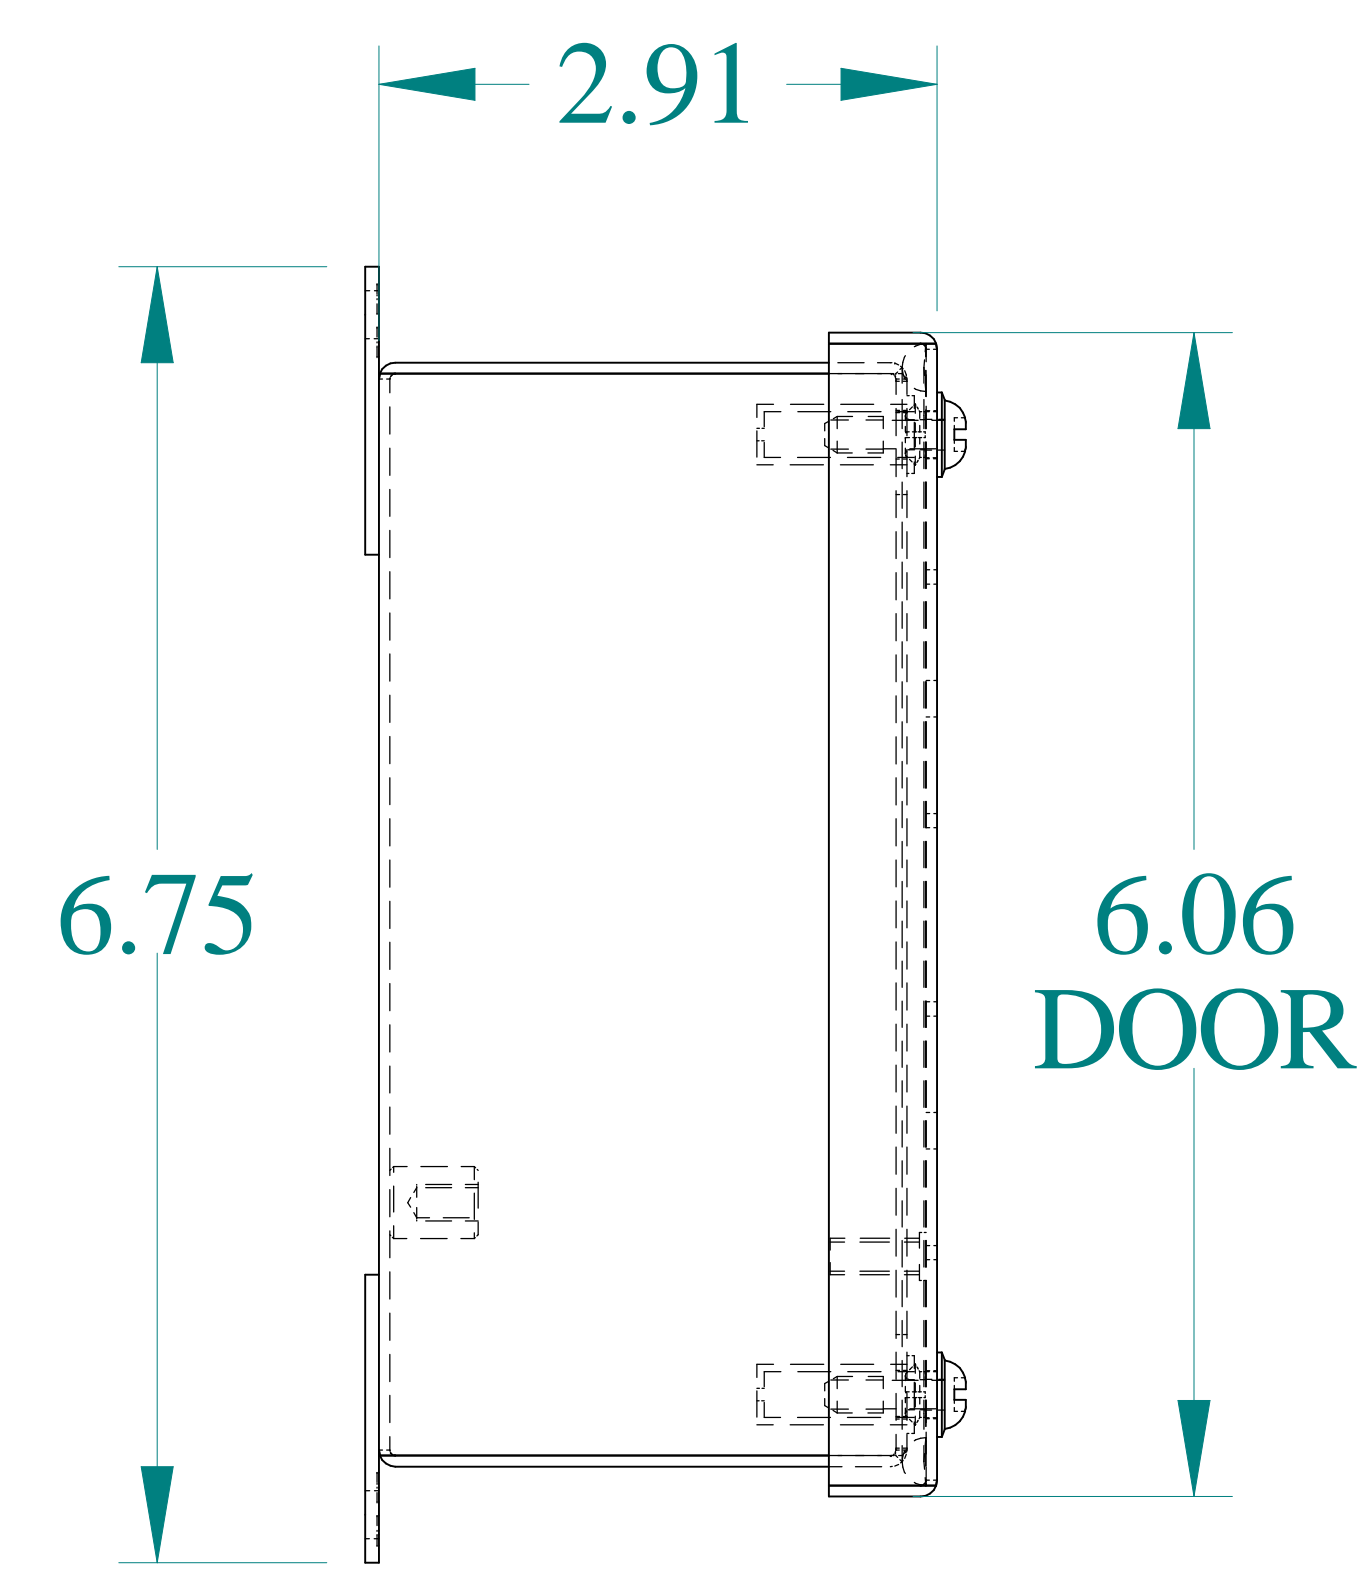

TOP VIEW

DETAIL Z
TYP

ISOMETRIC VIEWS

SIDE VIEW

FRONT VIEW

SIDE VIEW

BACK VIEW

BOTTOM VIEW

Data subject to change without notice.

Part # : 1435SSB

Date : Jan. 18, 2021

Link: www.hammg.com/1435SSB