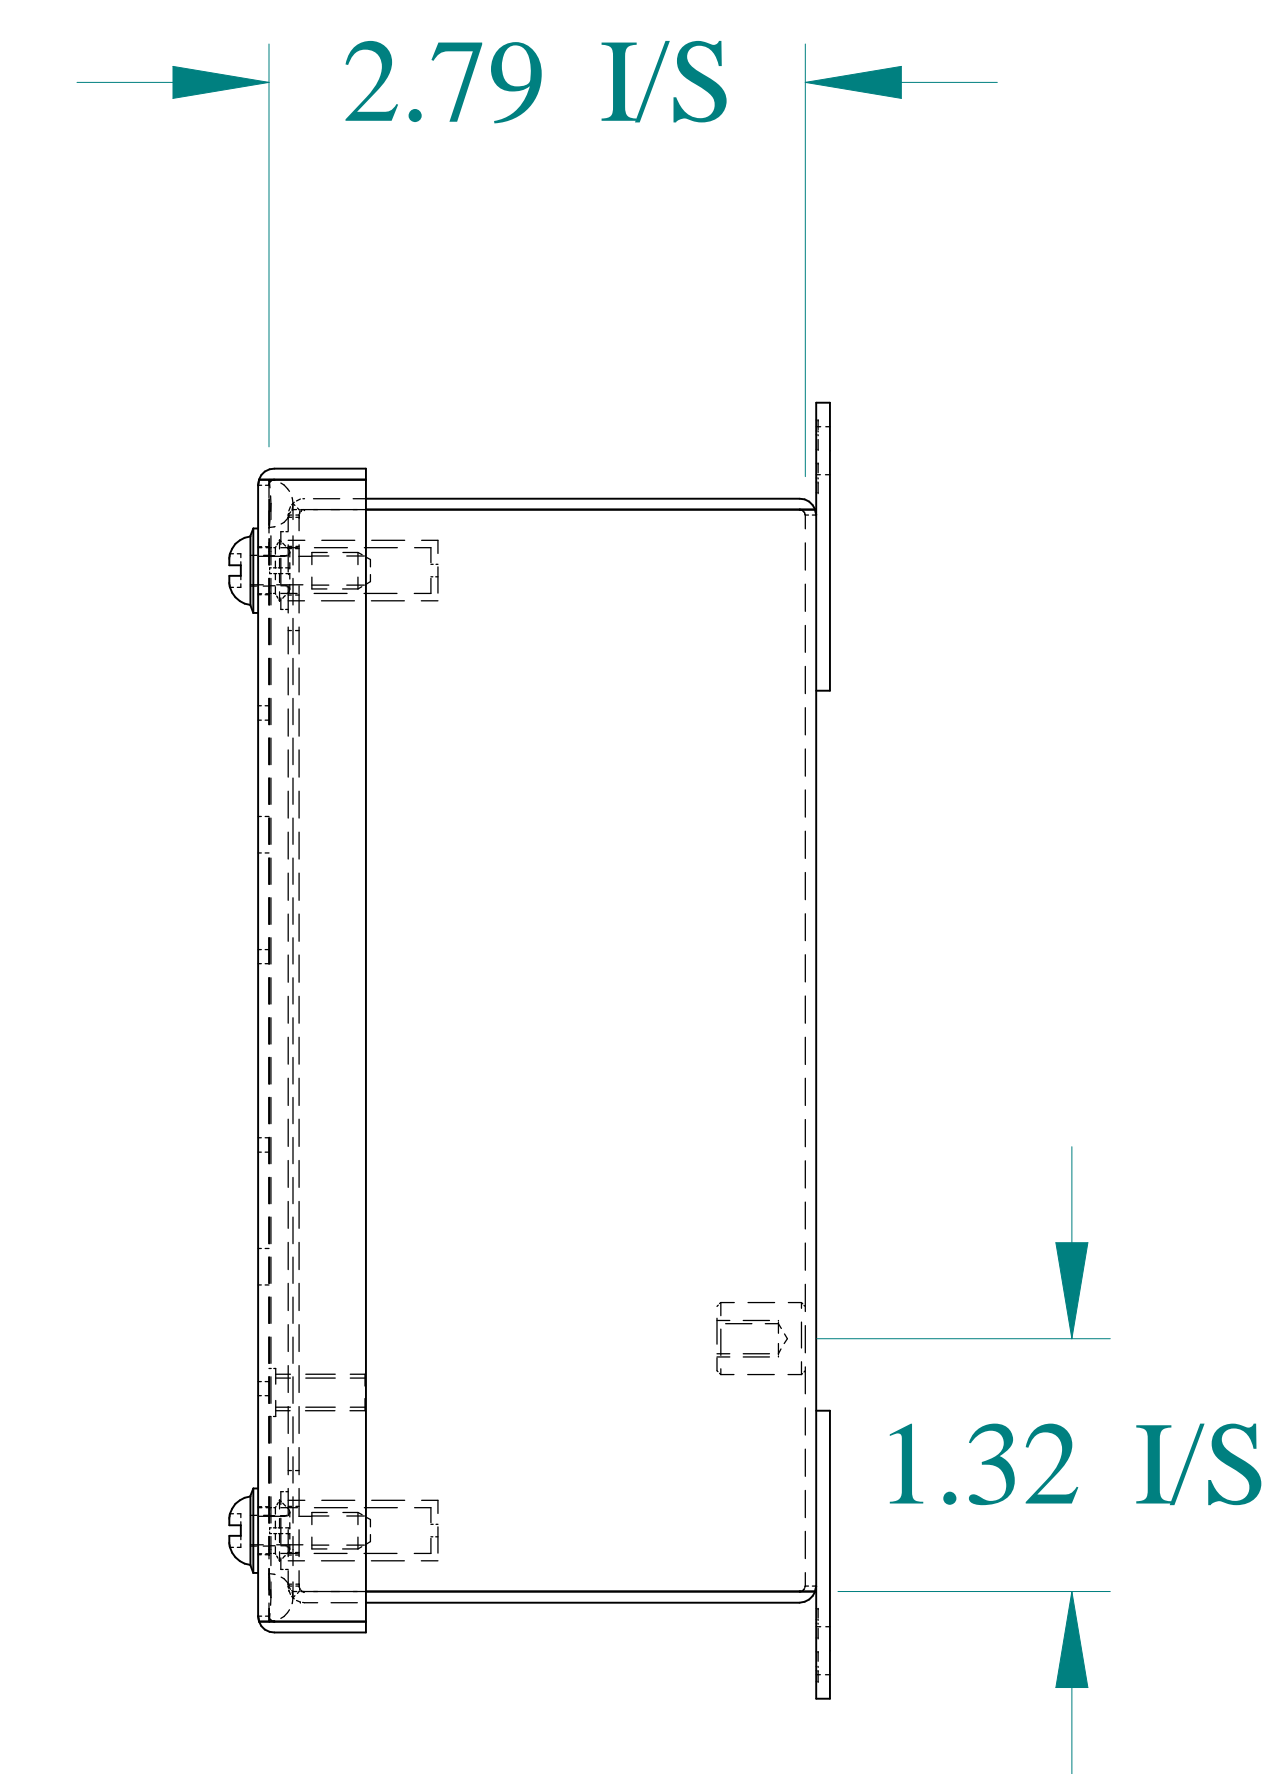

TOP VIEW

DETAIL Z
TYP

ISOMETRIC VIEWS

SIDE VIEW

FRONT VIEW

SIDE VIEW

BACK VIEW

BOTTOM VIEW

Data subject to change without notice.

Part # : 1435SSB

Date : Jan. 18, 2021

Link: www.hammg.com/1435SSB