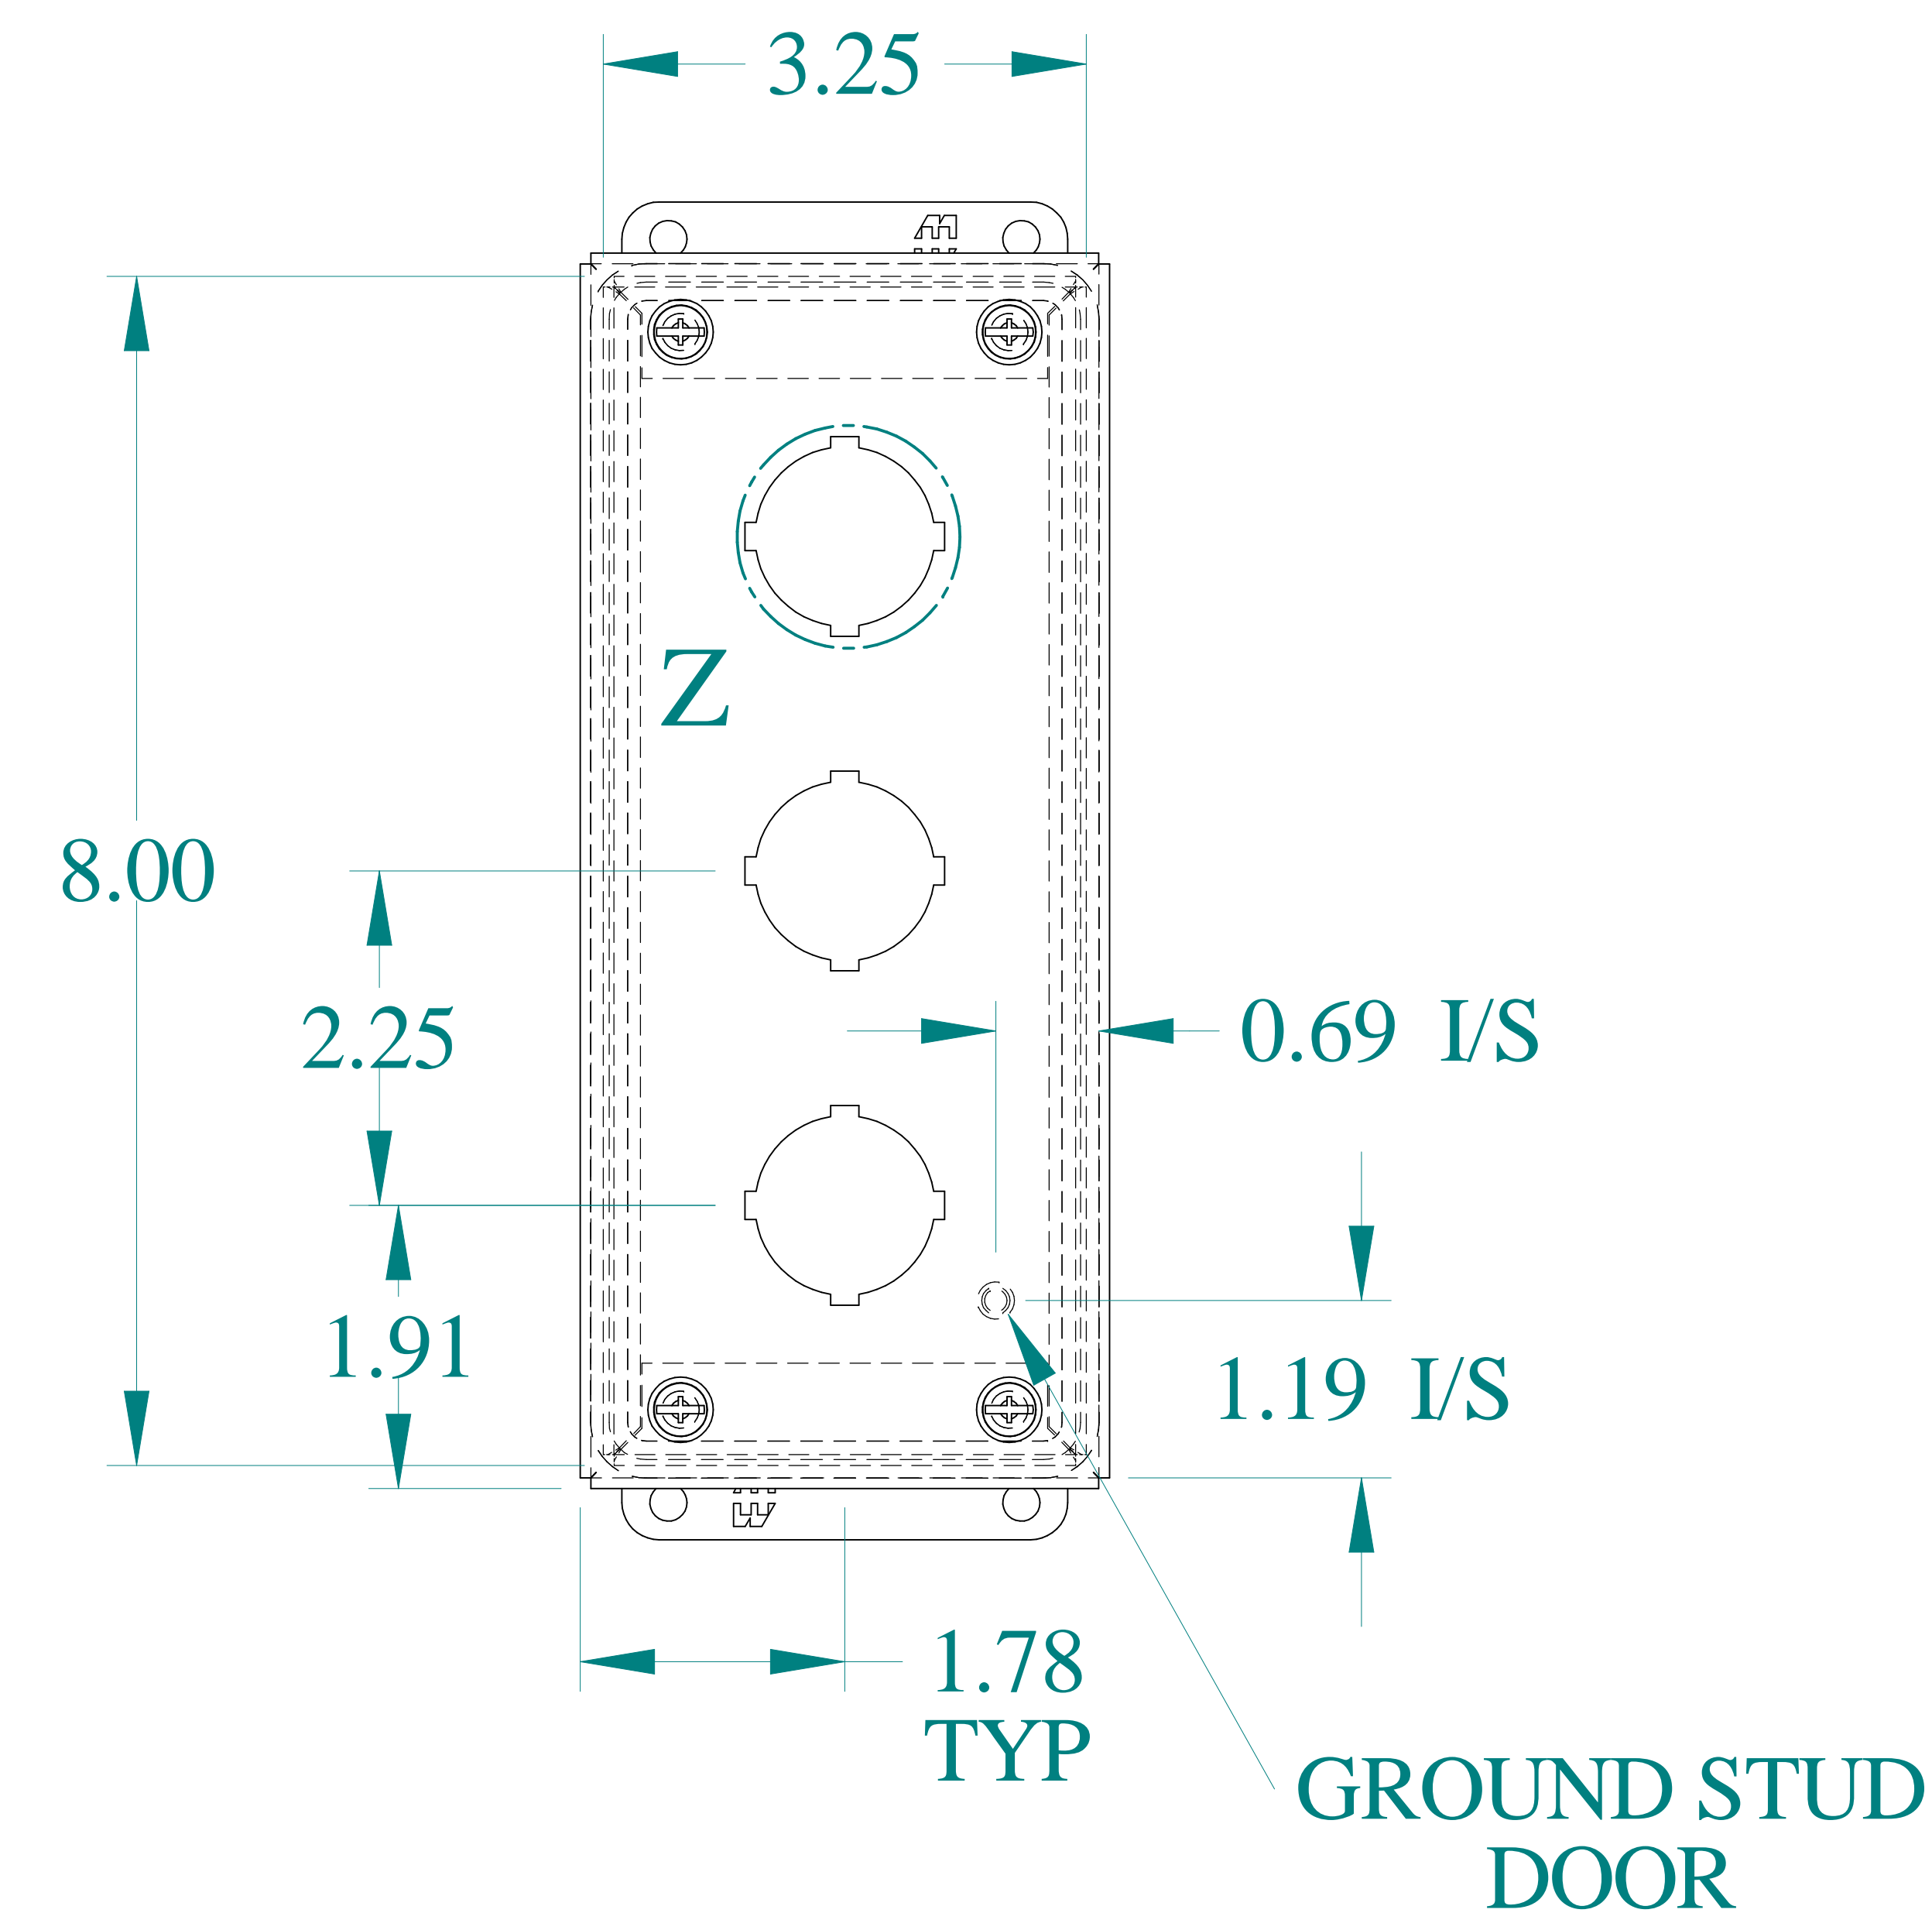

TOP VIEW

DETAIL Z  
TYP

ISOMETRIC VIEWS

SIDE VIEW

FRONT VIEW

SIDE VIEW

BACK VIEW

BOTTOM VIEW

Data subject to change without notice.

Part # : 1435SSC

Date : Jan. 18, 2021

Link: [www.hamfmfg.com/1435SSC](http://www.hamfmfg.com/1435SSC)