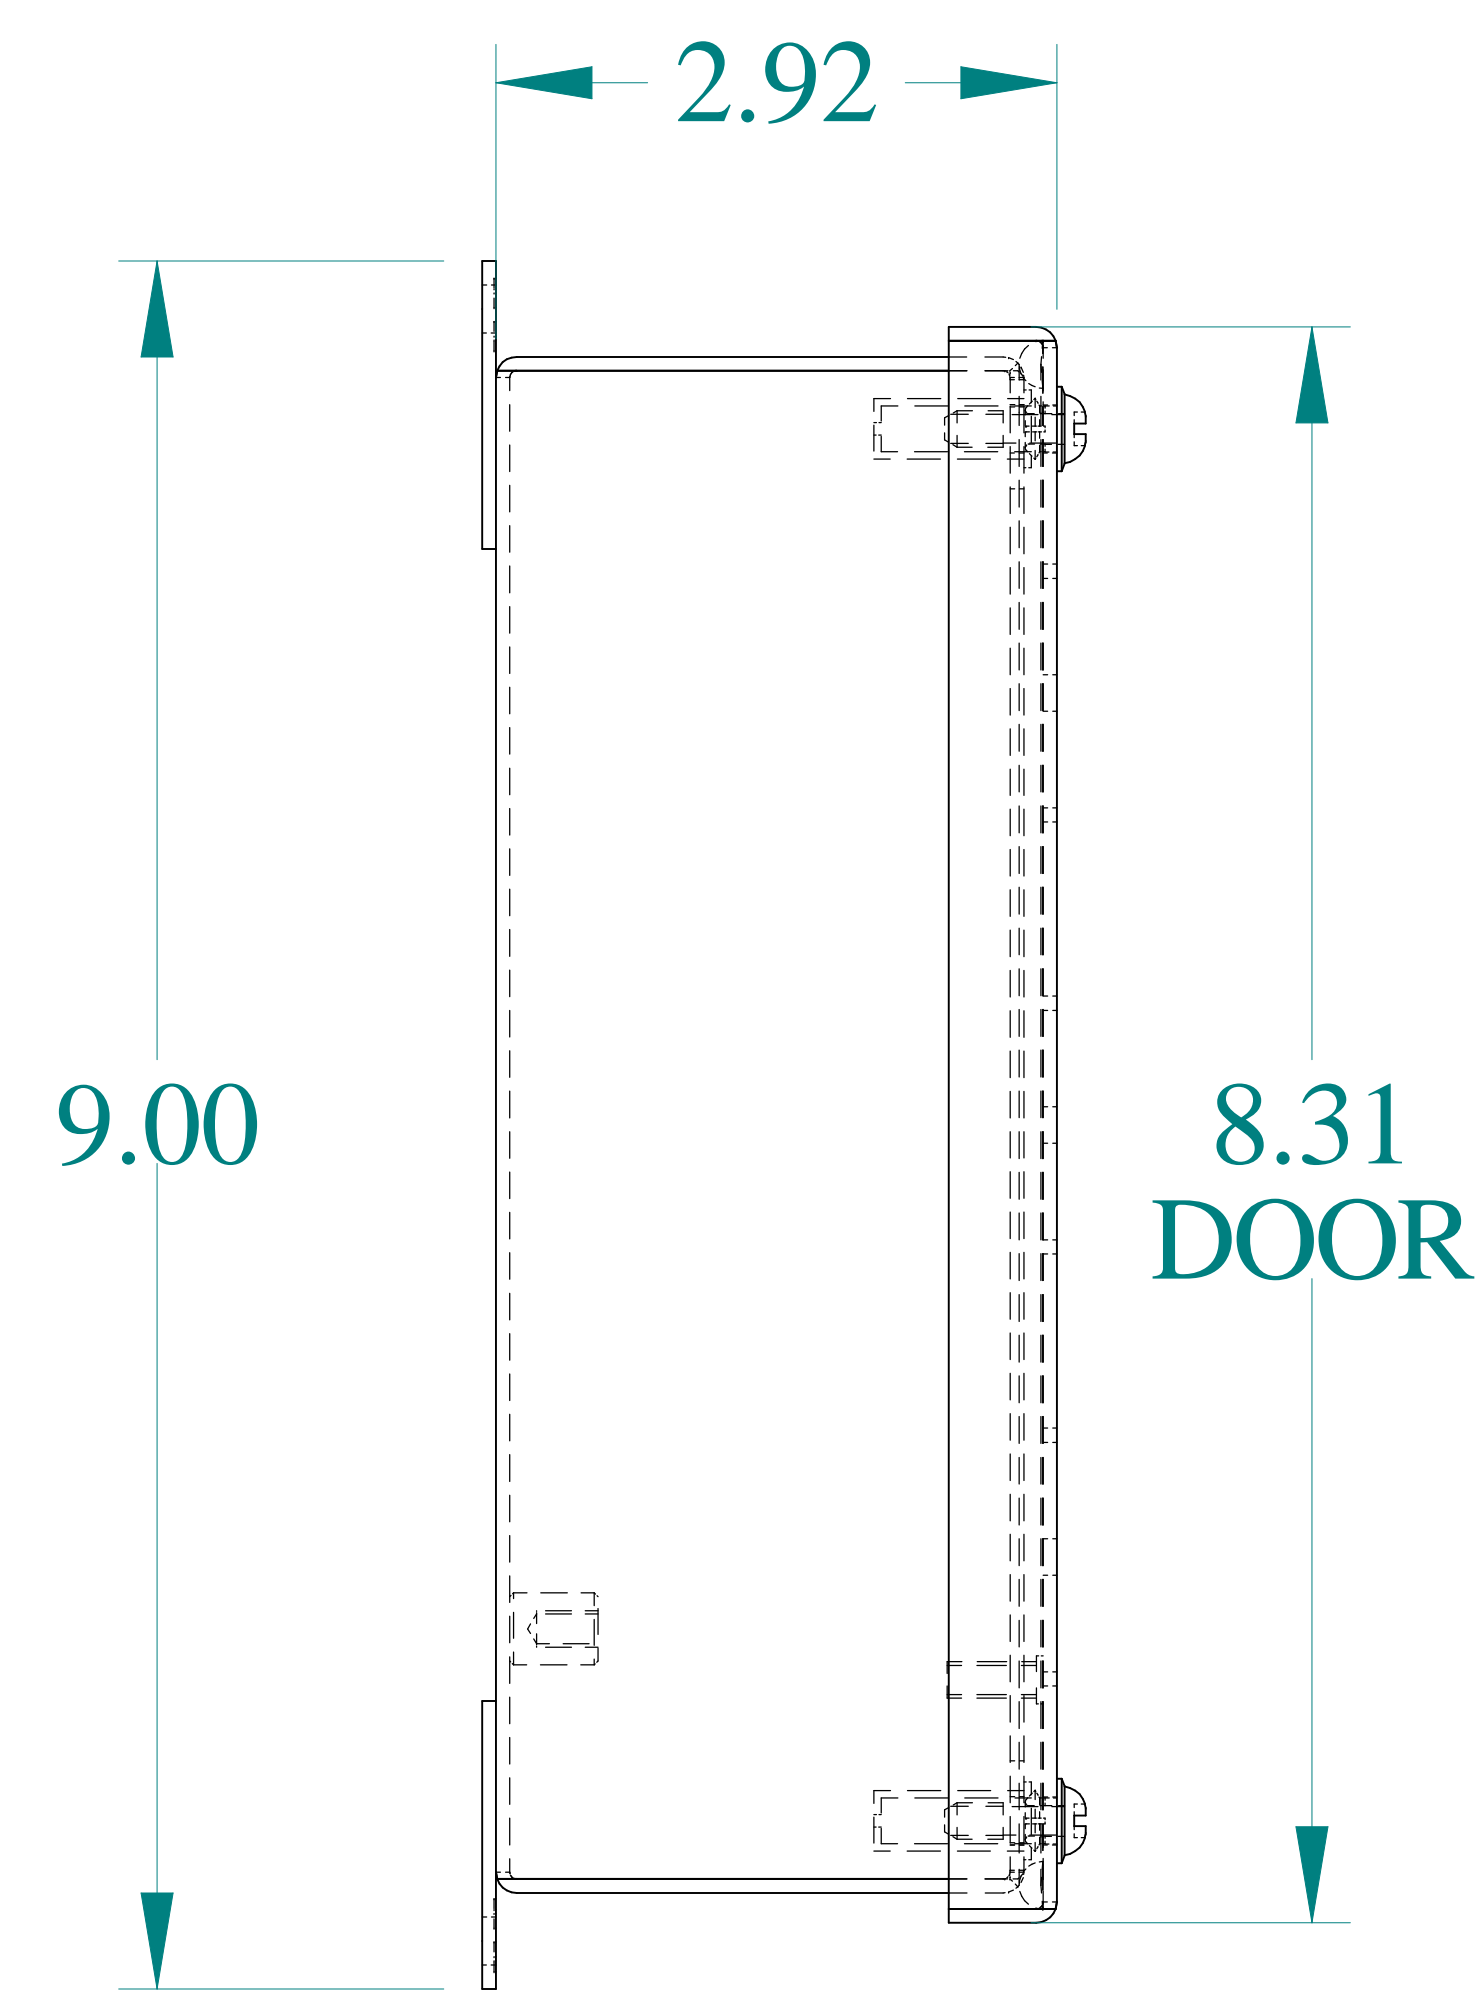

TOP VIEW

DETAIL Z  
TYP

ISOMETRIC VIEWS

SIDE VIEW

FRONT VIEW

SIDE VIEW

BACK VIEW

BOTTOM VIEW

Data subject to change without notice.

Part # : 1435SSC

Date : Jan. 18, 2021

Link: [www.hamfmfg.com/1435SSC](http://www.hamfmfg.com/1435SSC)