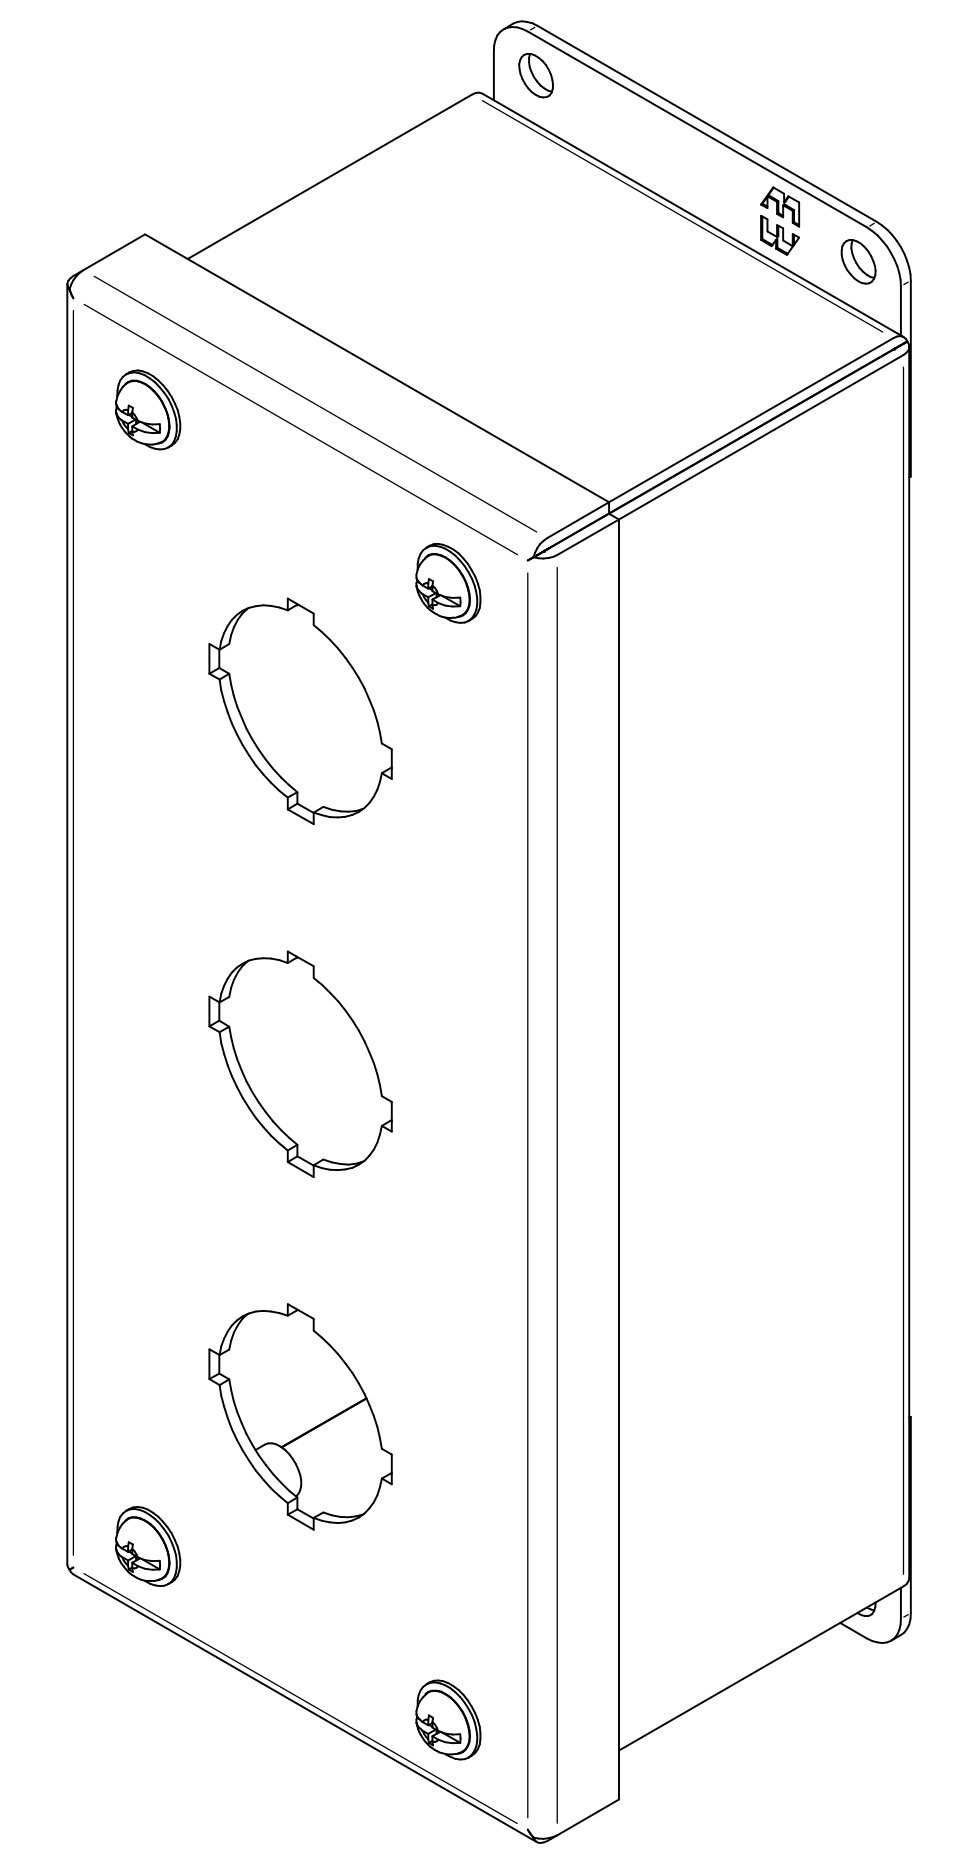

TOP VIEW

DETAIL Z  
TYP

ISOMETRIC VIEWS

SIDE VIEW

FRONT VIEW

SIDE VIEW

BACK VIEW

BOTTOM VIEW

Data subject to change without notice.

Part # : 1435SSC

Date : Jan. 18, 2021

Link: [www.hamfmfg.com/1435SSC](http://www.hamfmfg.com/1435SSC)