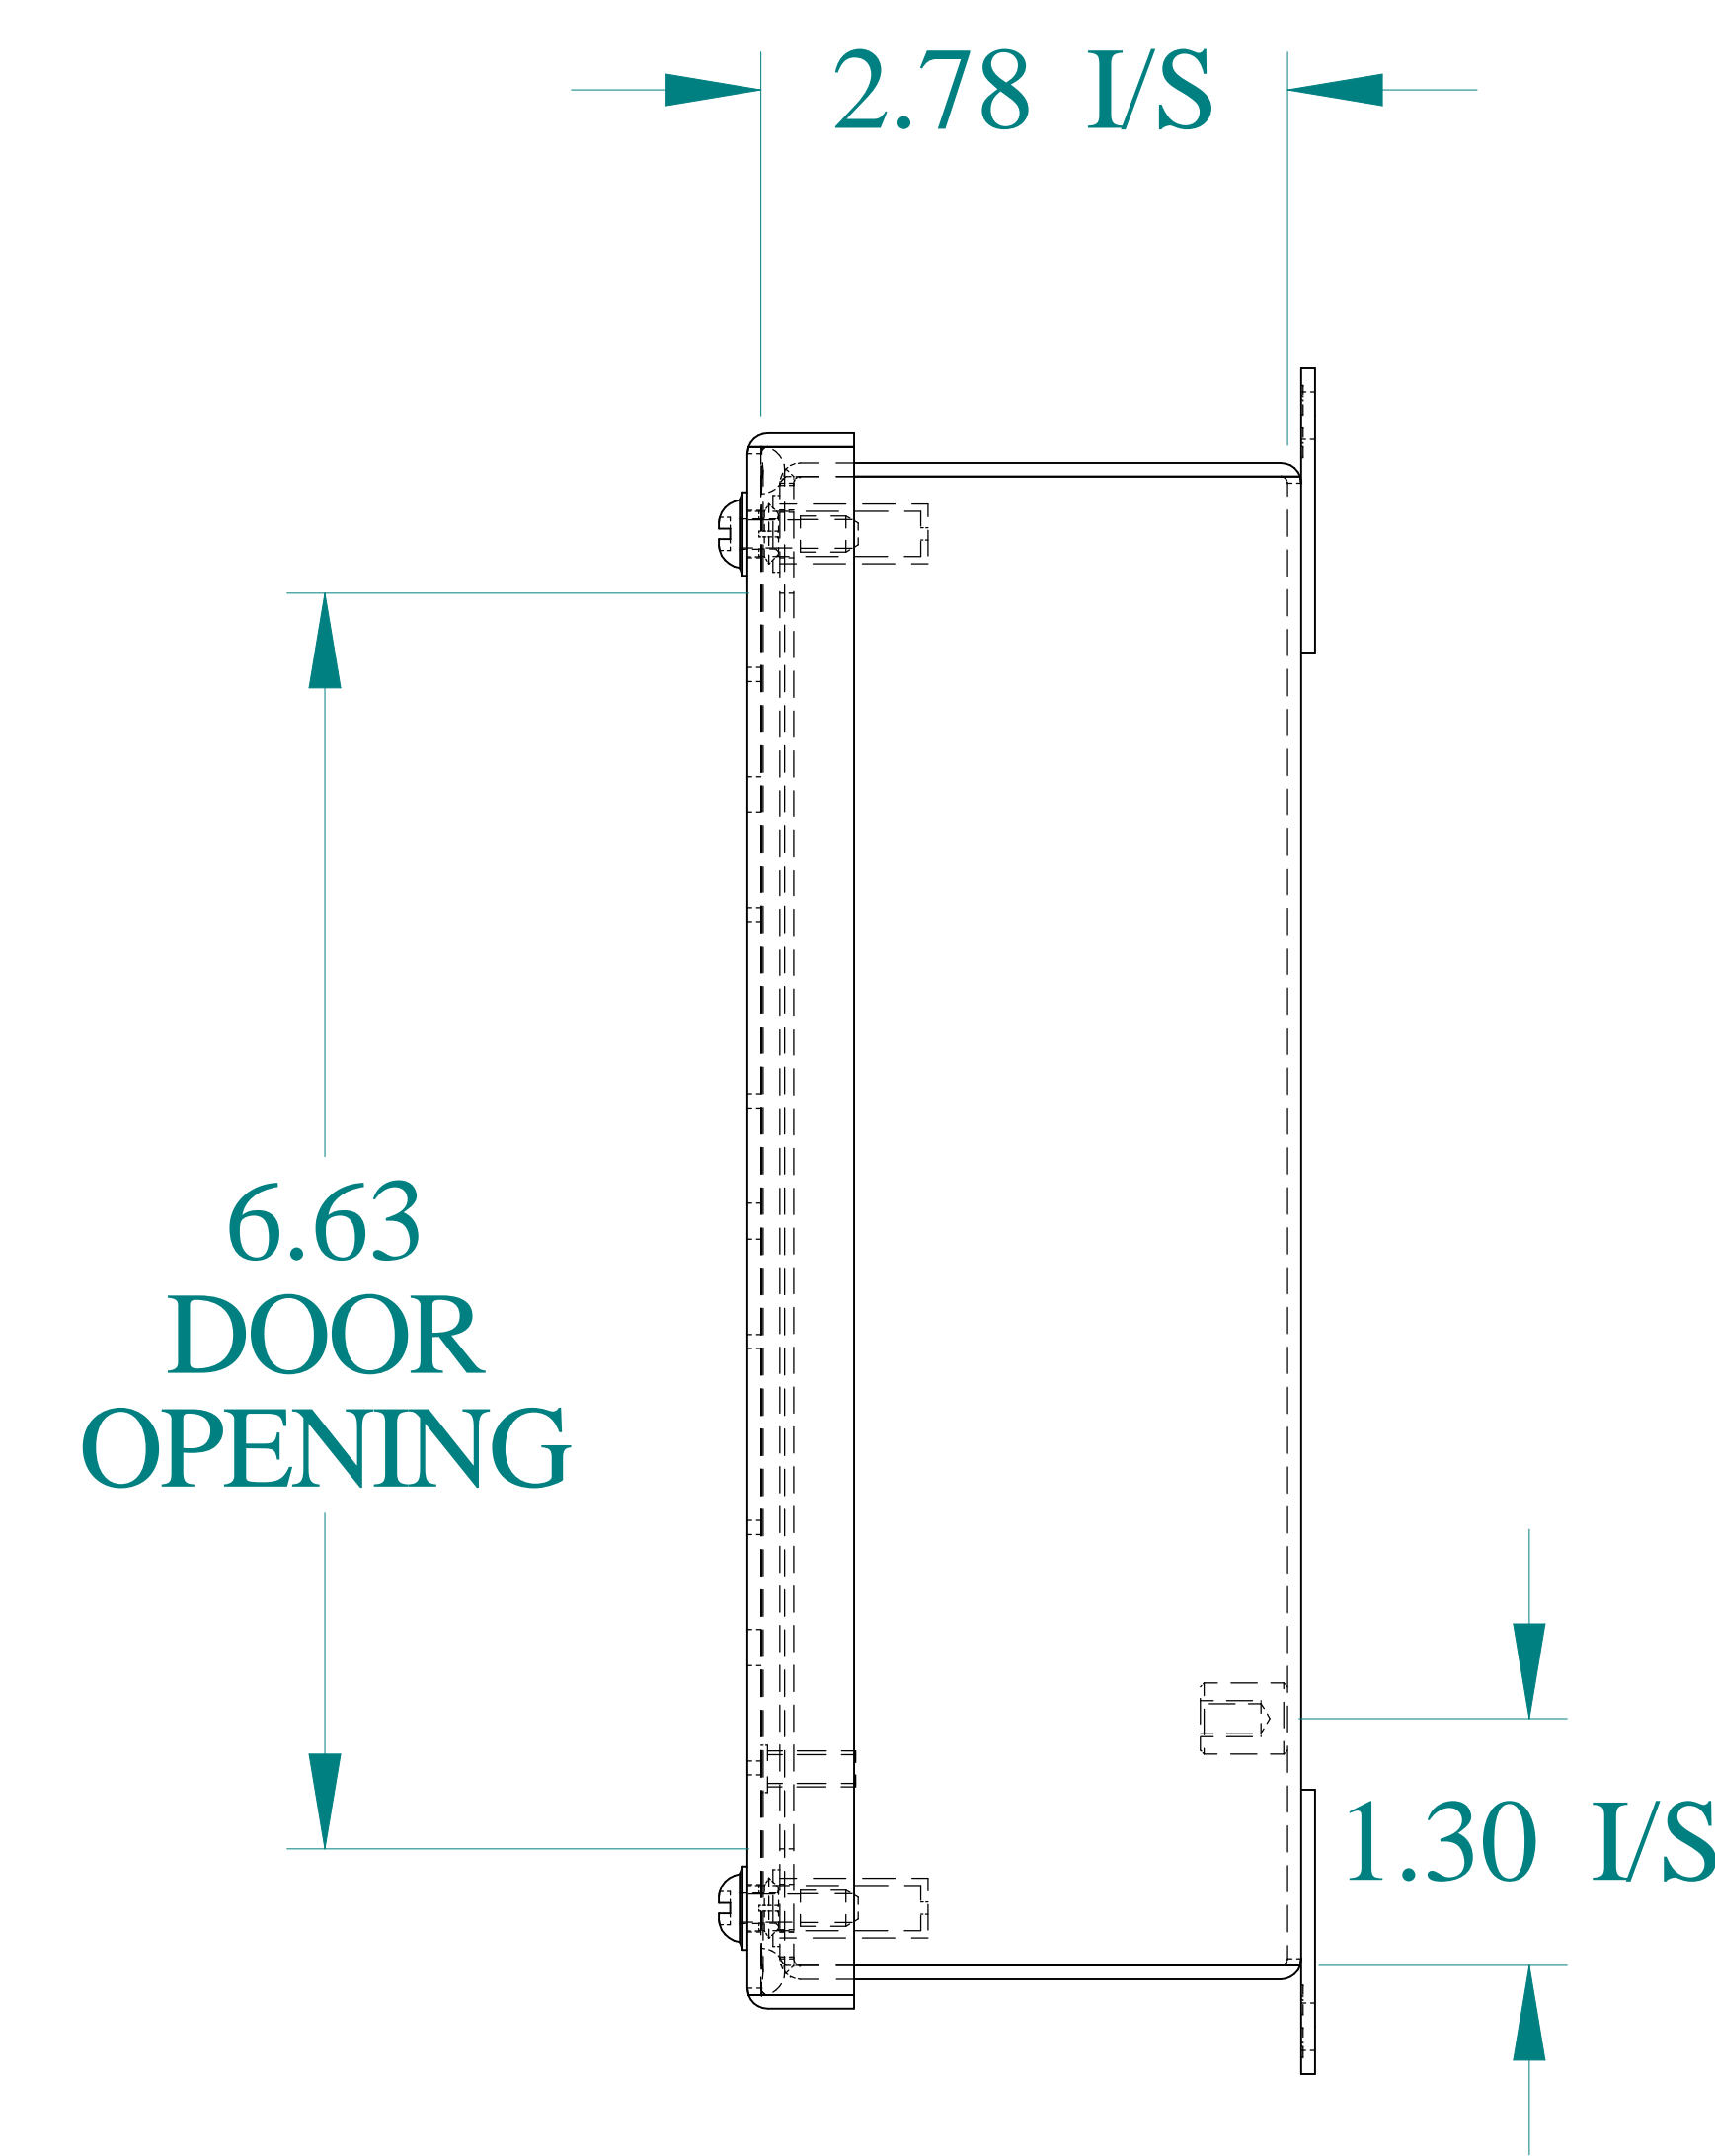

TOP VIEW

DETAIL Z  
TYP

ISOMETRIC VIEWS

SIDE VIEW

FRONT VIEW

SIDE VIEW

BACK VIEW

BOTTOM VIEW

Data subject to change without notice.

Part # : 1435SSC

Date : Jan. 18, 2021

Link: [www.hamfmfg.com/1435SSC](http://www.hamfmfg.com/1435SSC)