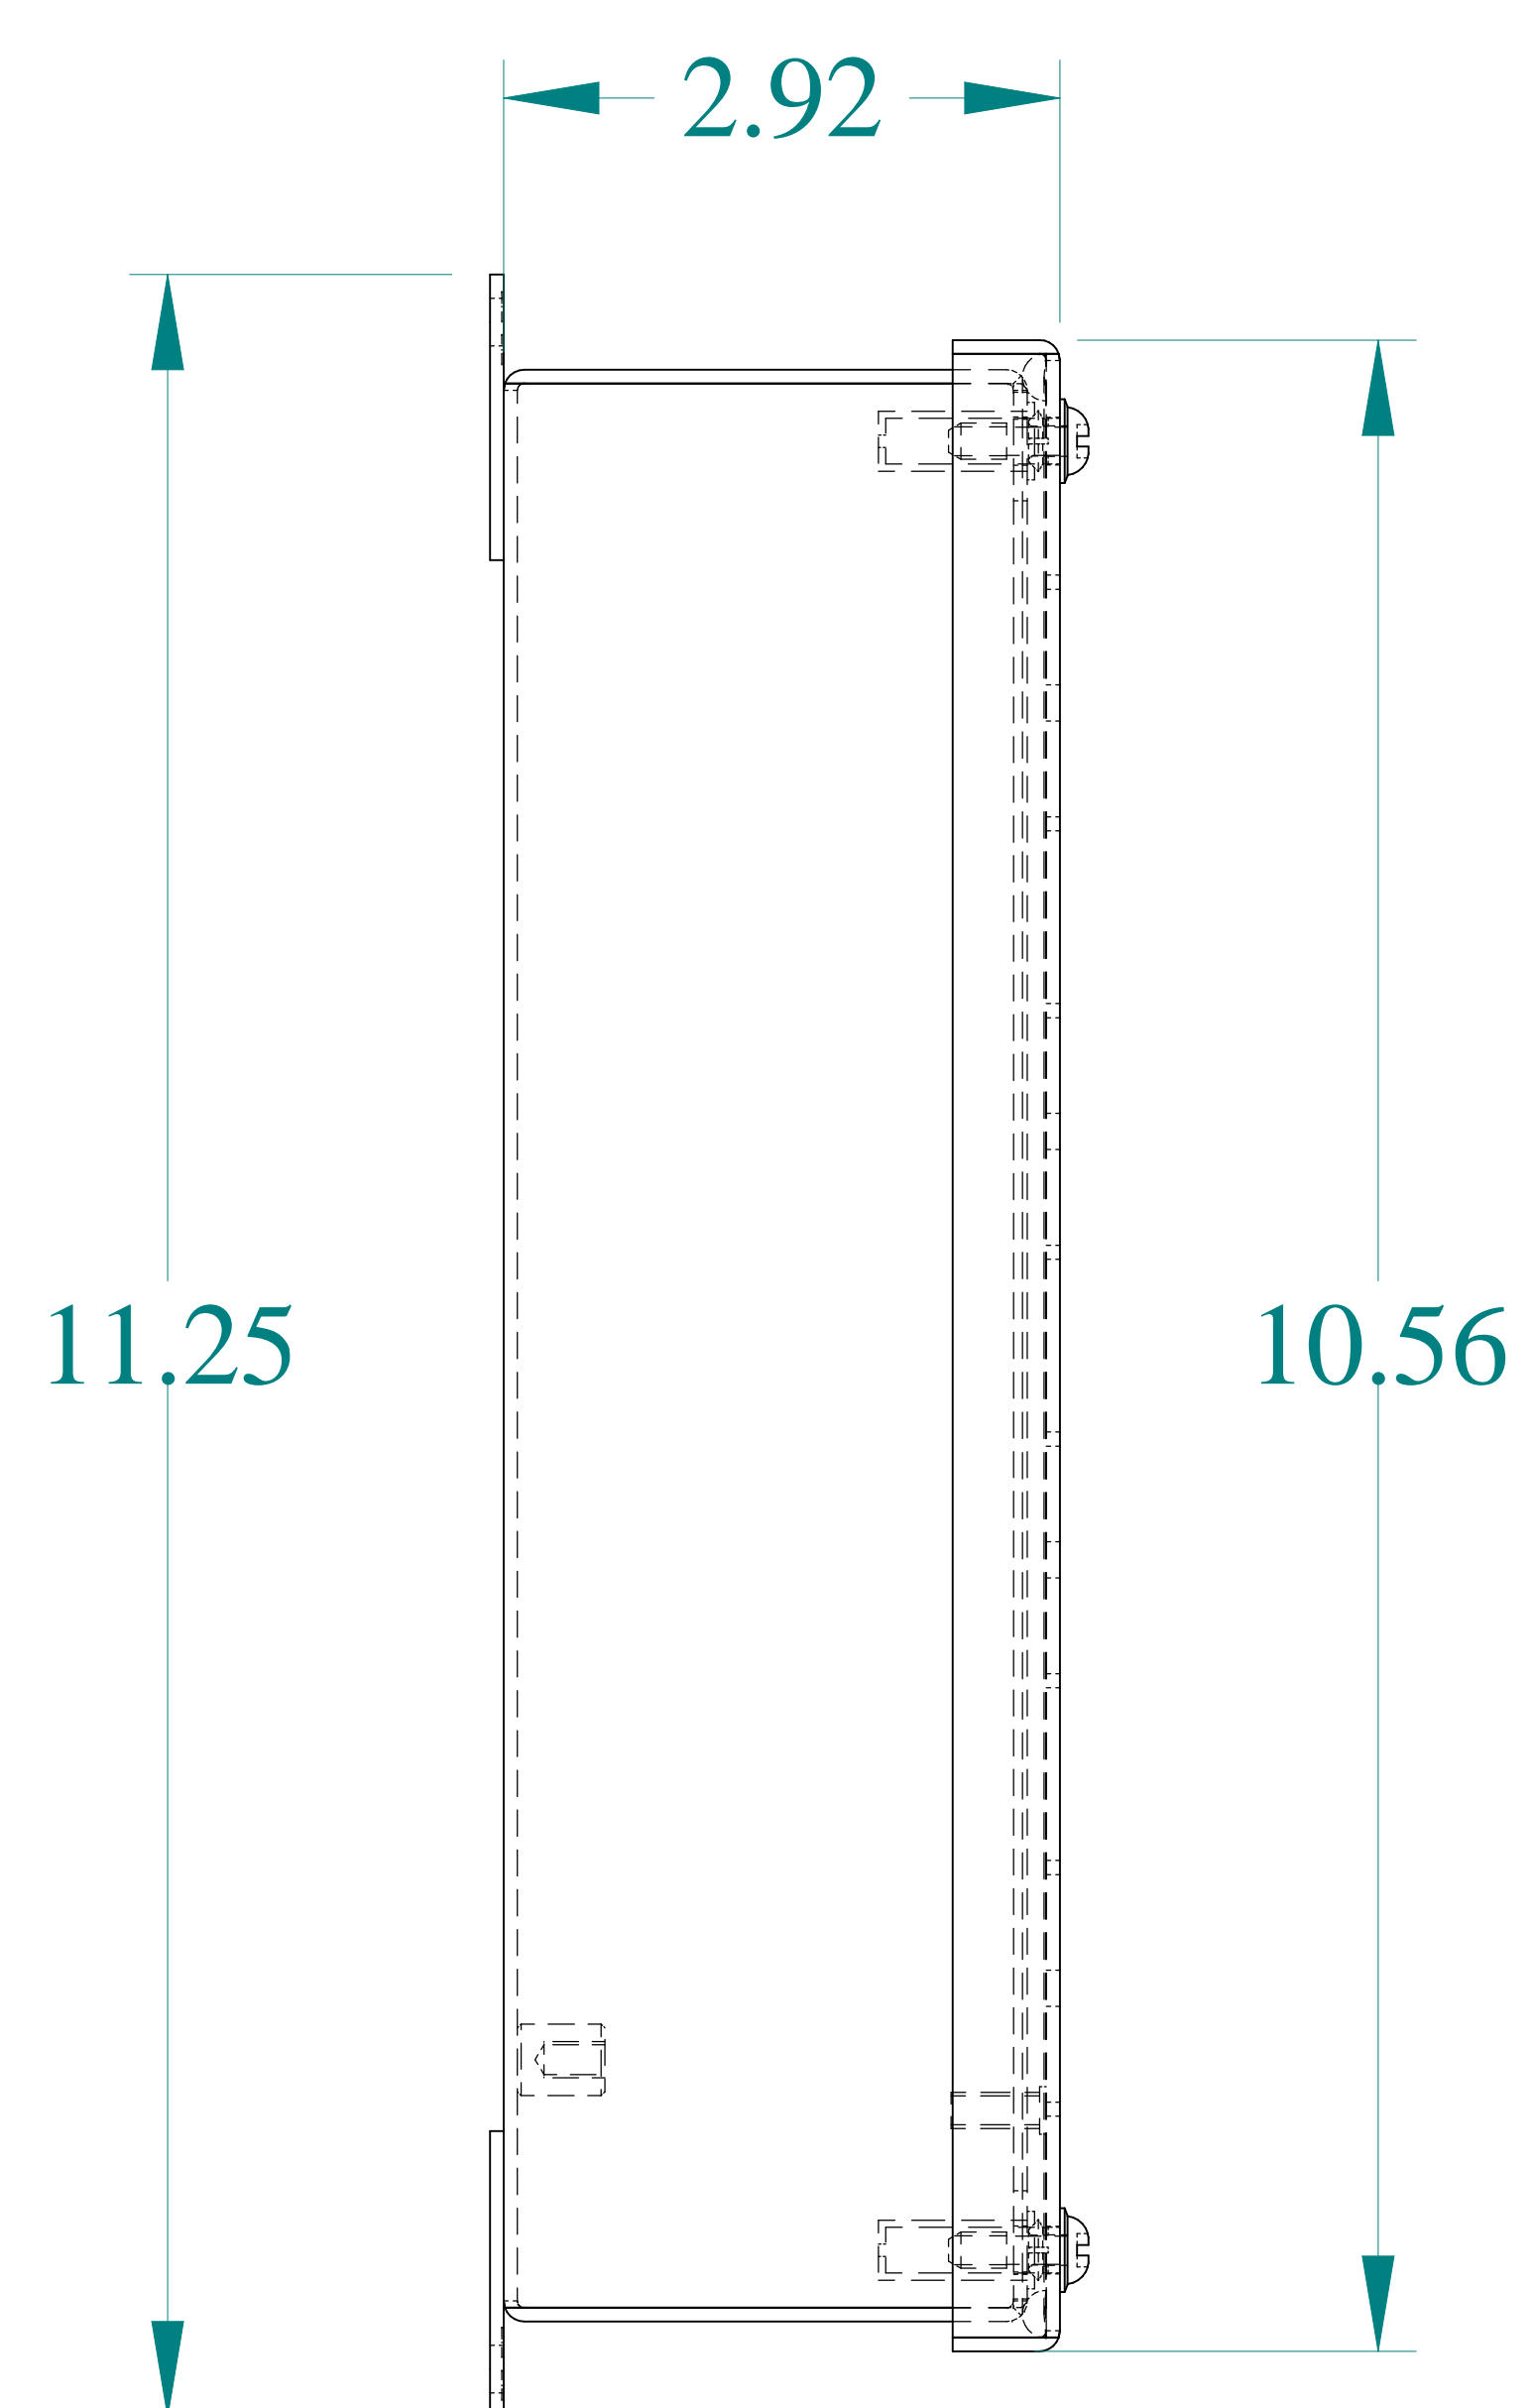

TOP VIEW

DETAIL Z
TYP

ISOMETRIC VIEWS

SIDE VIEW

FRONT VIEW

GROUND STUD
DOOR

SIDE VIEW

BACK VIEW

BOTTOM VIEW

GROUND STUD
BODY

Data subject to change without notice.

Part #: 1435SSD

Date: Jan. 18, 2021

Link: www.hamdmg.com/1435SSD