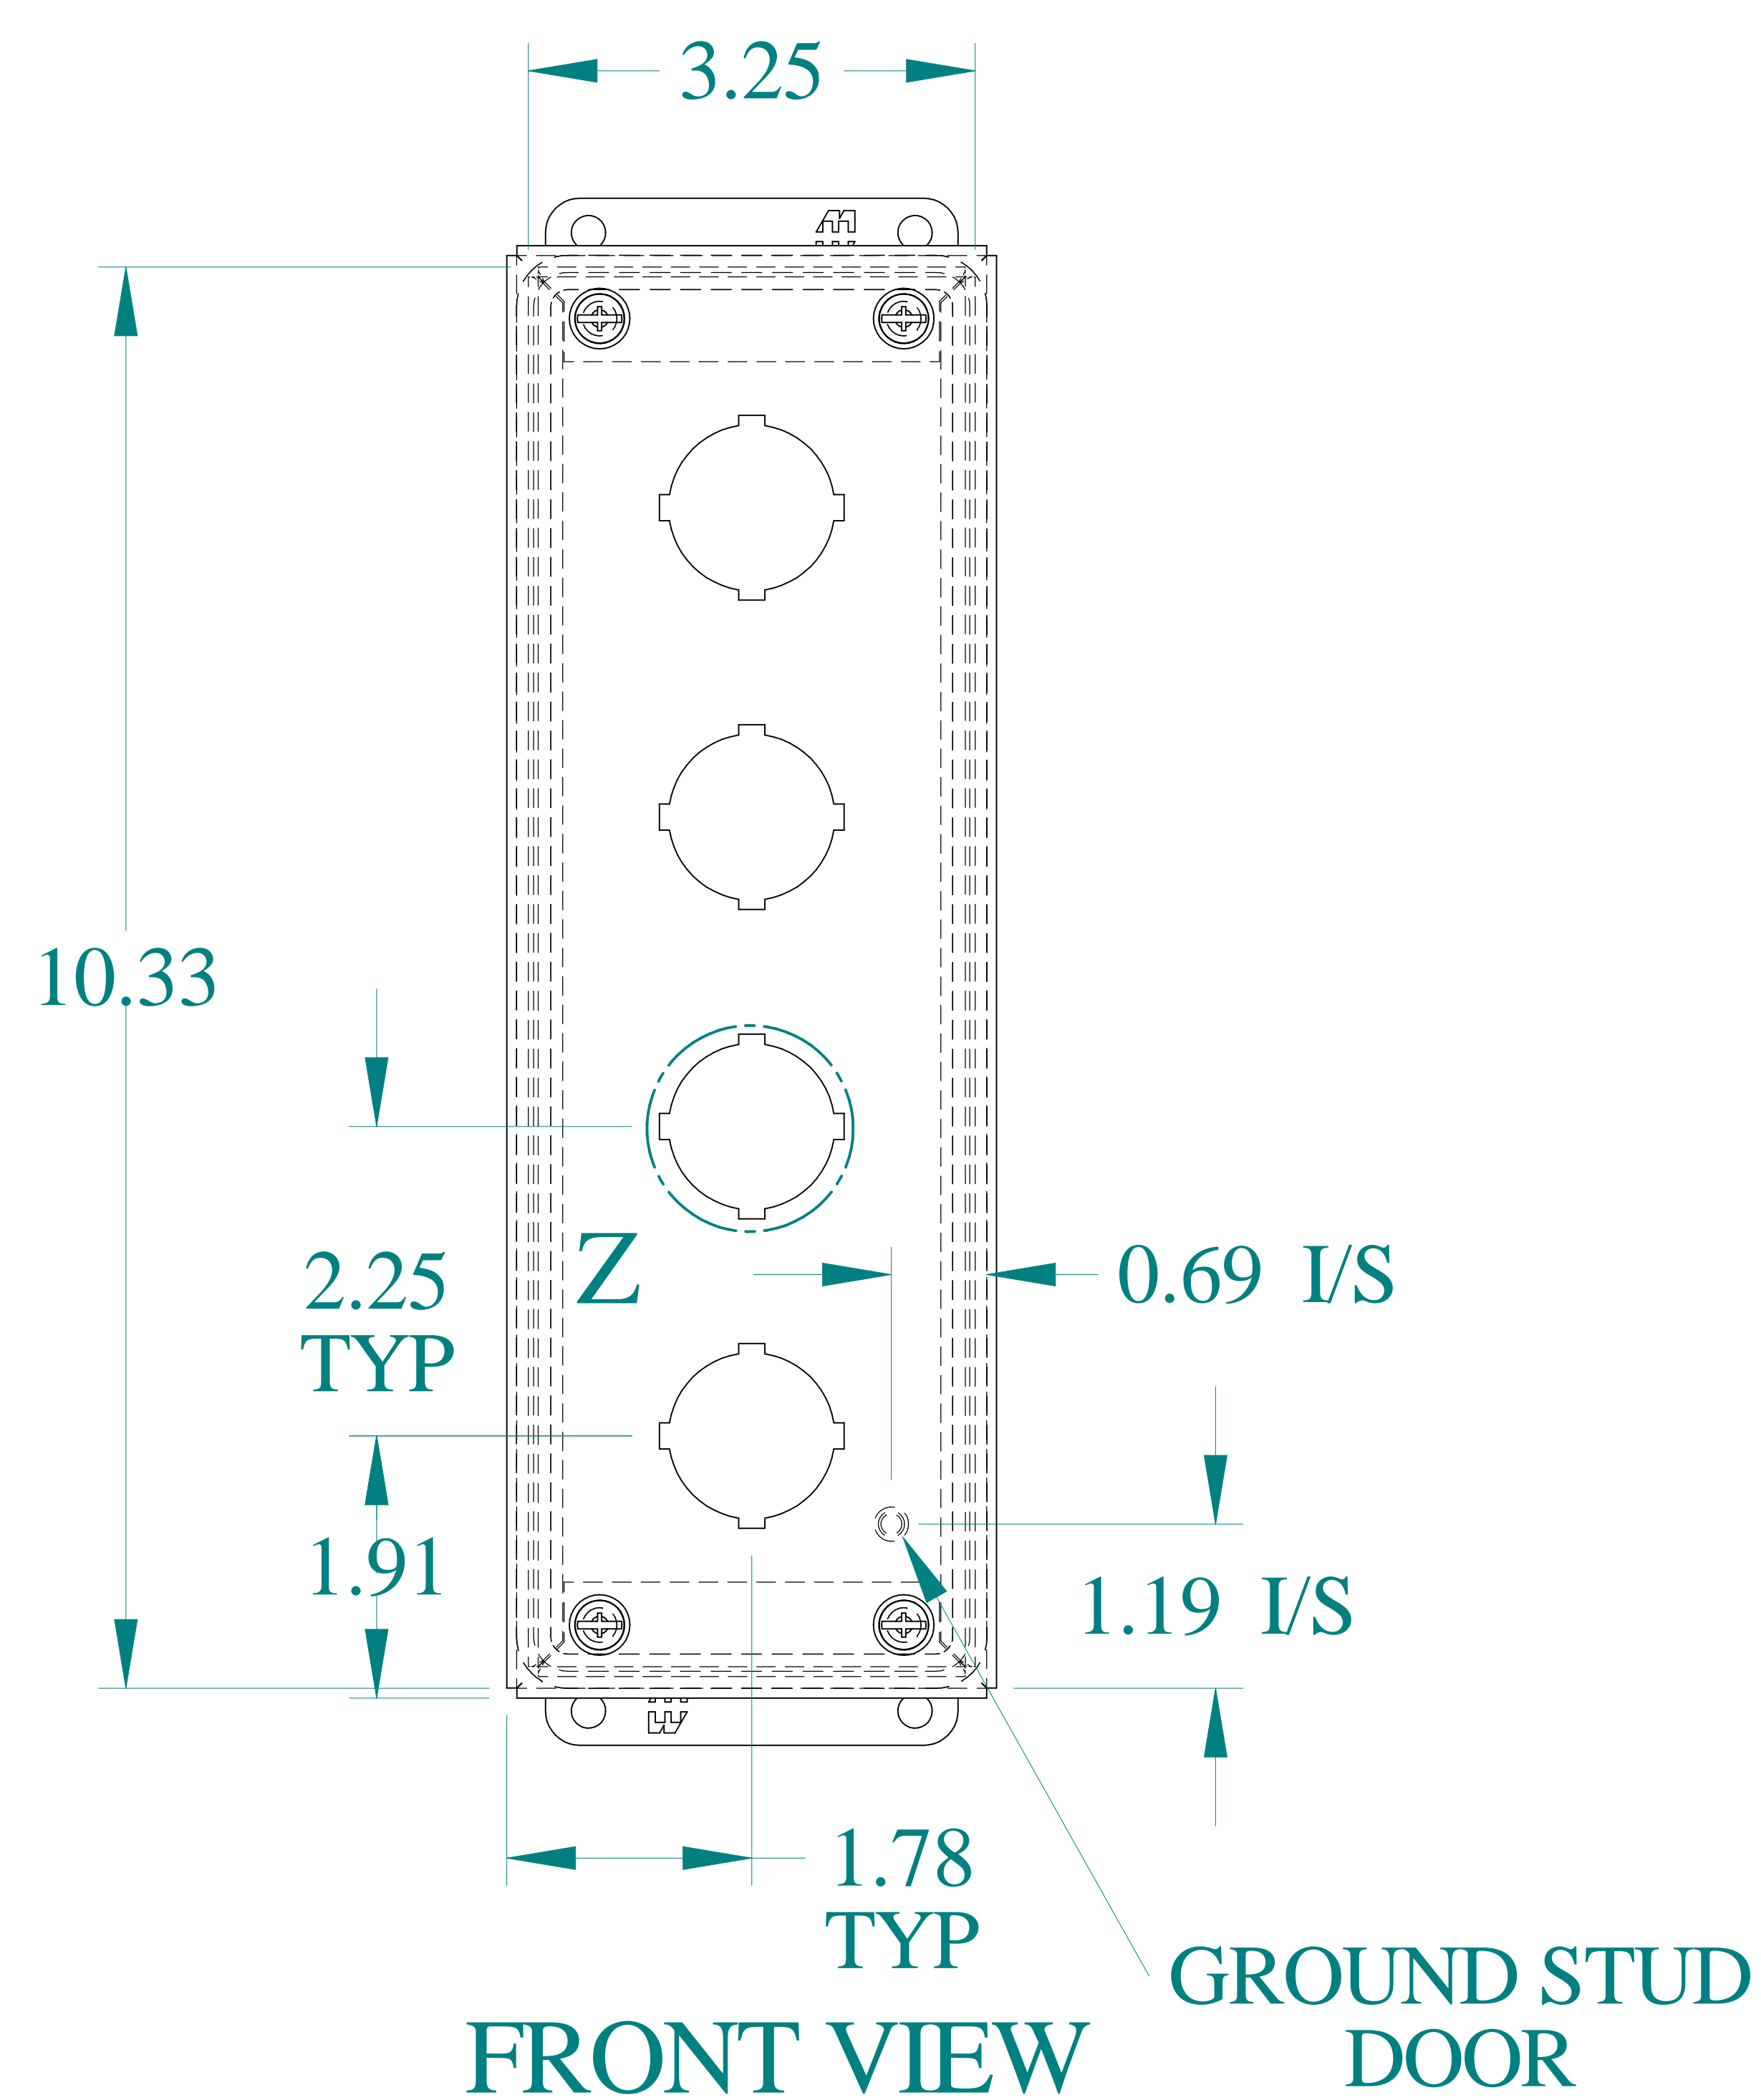

TOP VIEW

DETAIL Z
TYP

ISOMETRIC VIEWS

SIDE VIEW

FRONT VIEW

GROUND STUD
DOOR

SIDE VIEW

BACK VIEW

BOTTOM VIEW

GROUND STUD
BODY

Data subject to change without notice.

Part #: 1435SSD

Date: Jan. 18, 2021

Link: www.hamdmg.com/1435SSD