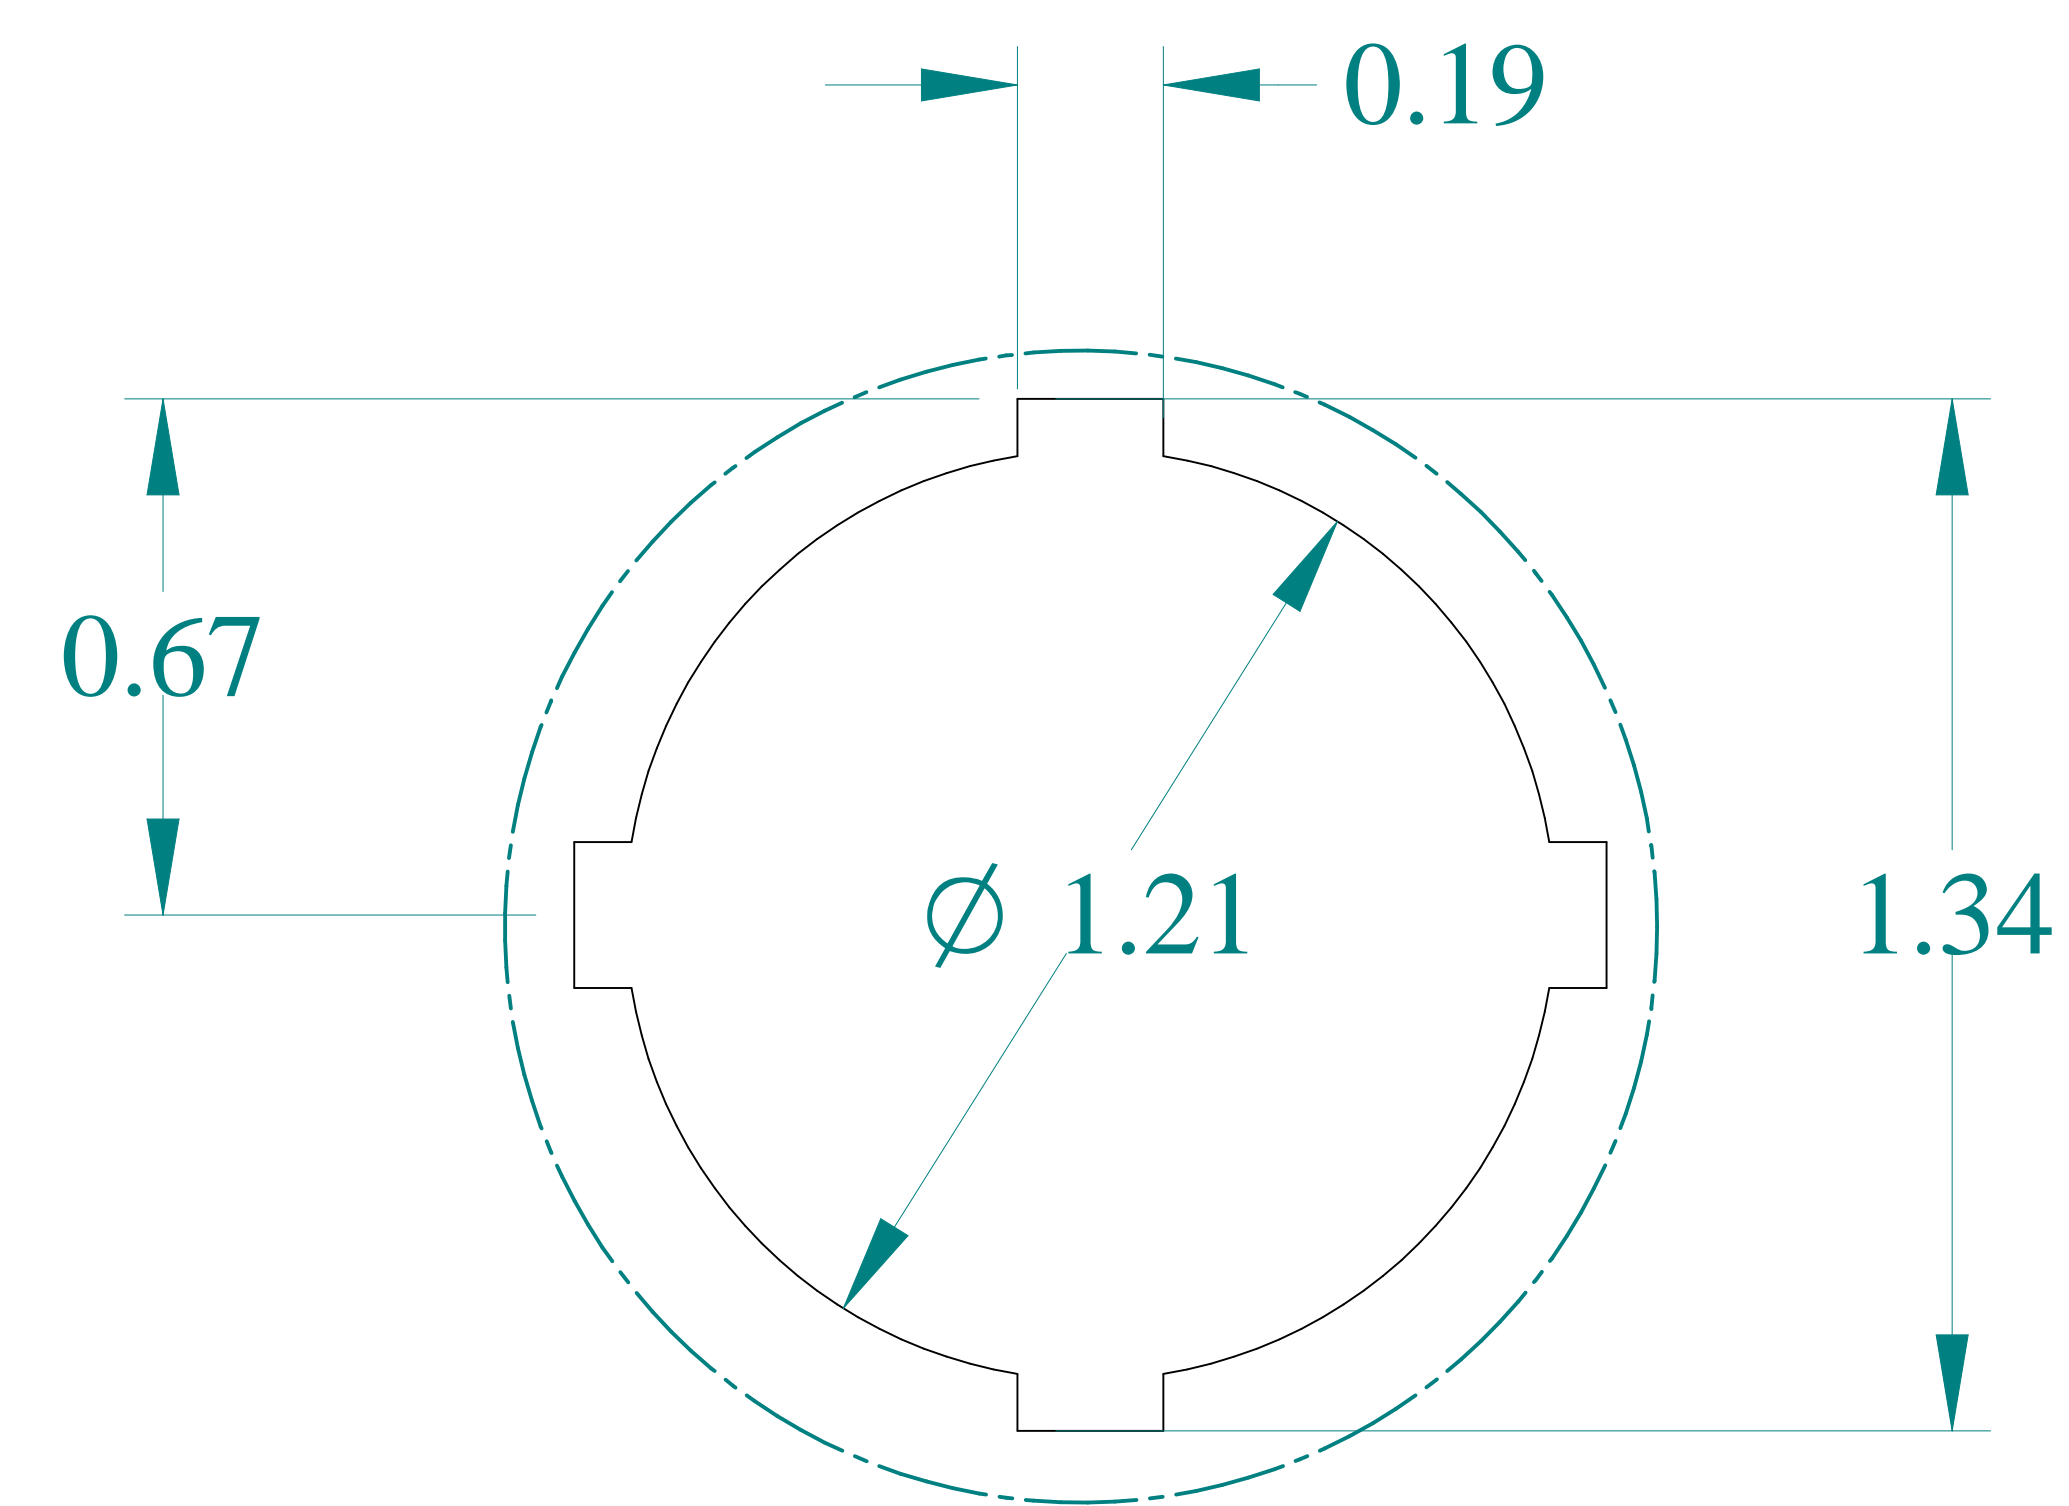

TOP VIEW

DETAIL Z
TYP

ISOMETRIC VIEWS

SIDE VIEW

FRONT VIEW

GROUND STUD
DOOR

SIDE VIEW

BACK VIEW

BOTTOM VIEW

GROUND STUD
BODY

Data subject to change without notice.

Part #: 1435SSD

Date: Jan. 18, 2021

Link: www.hamdmg.com/1435SSD