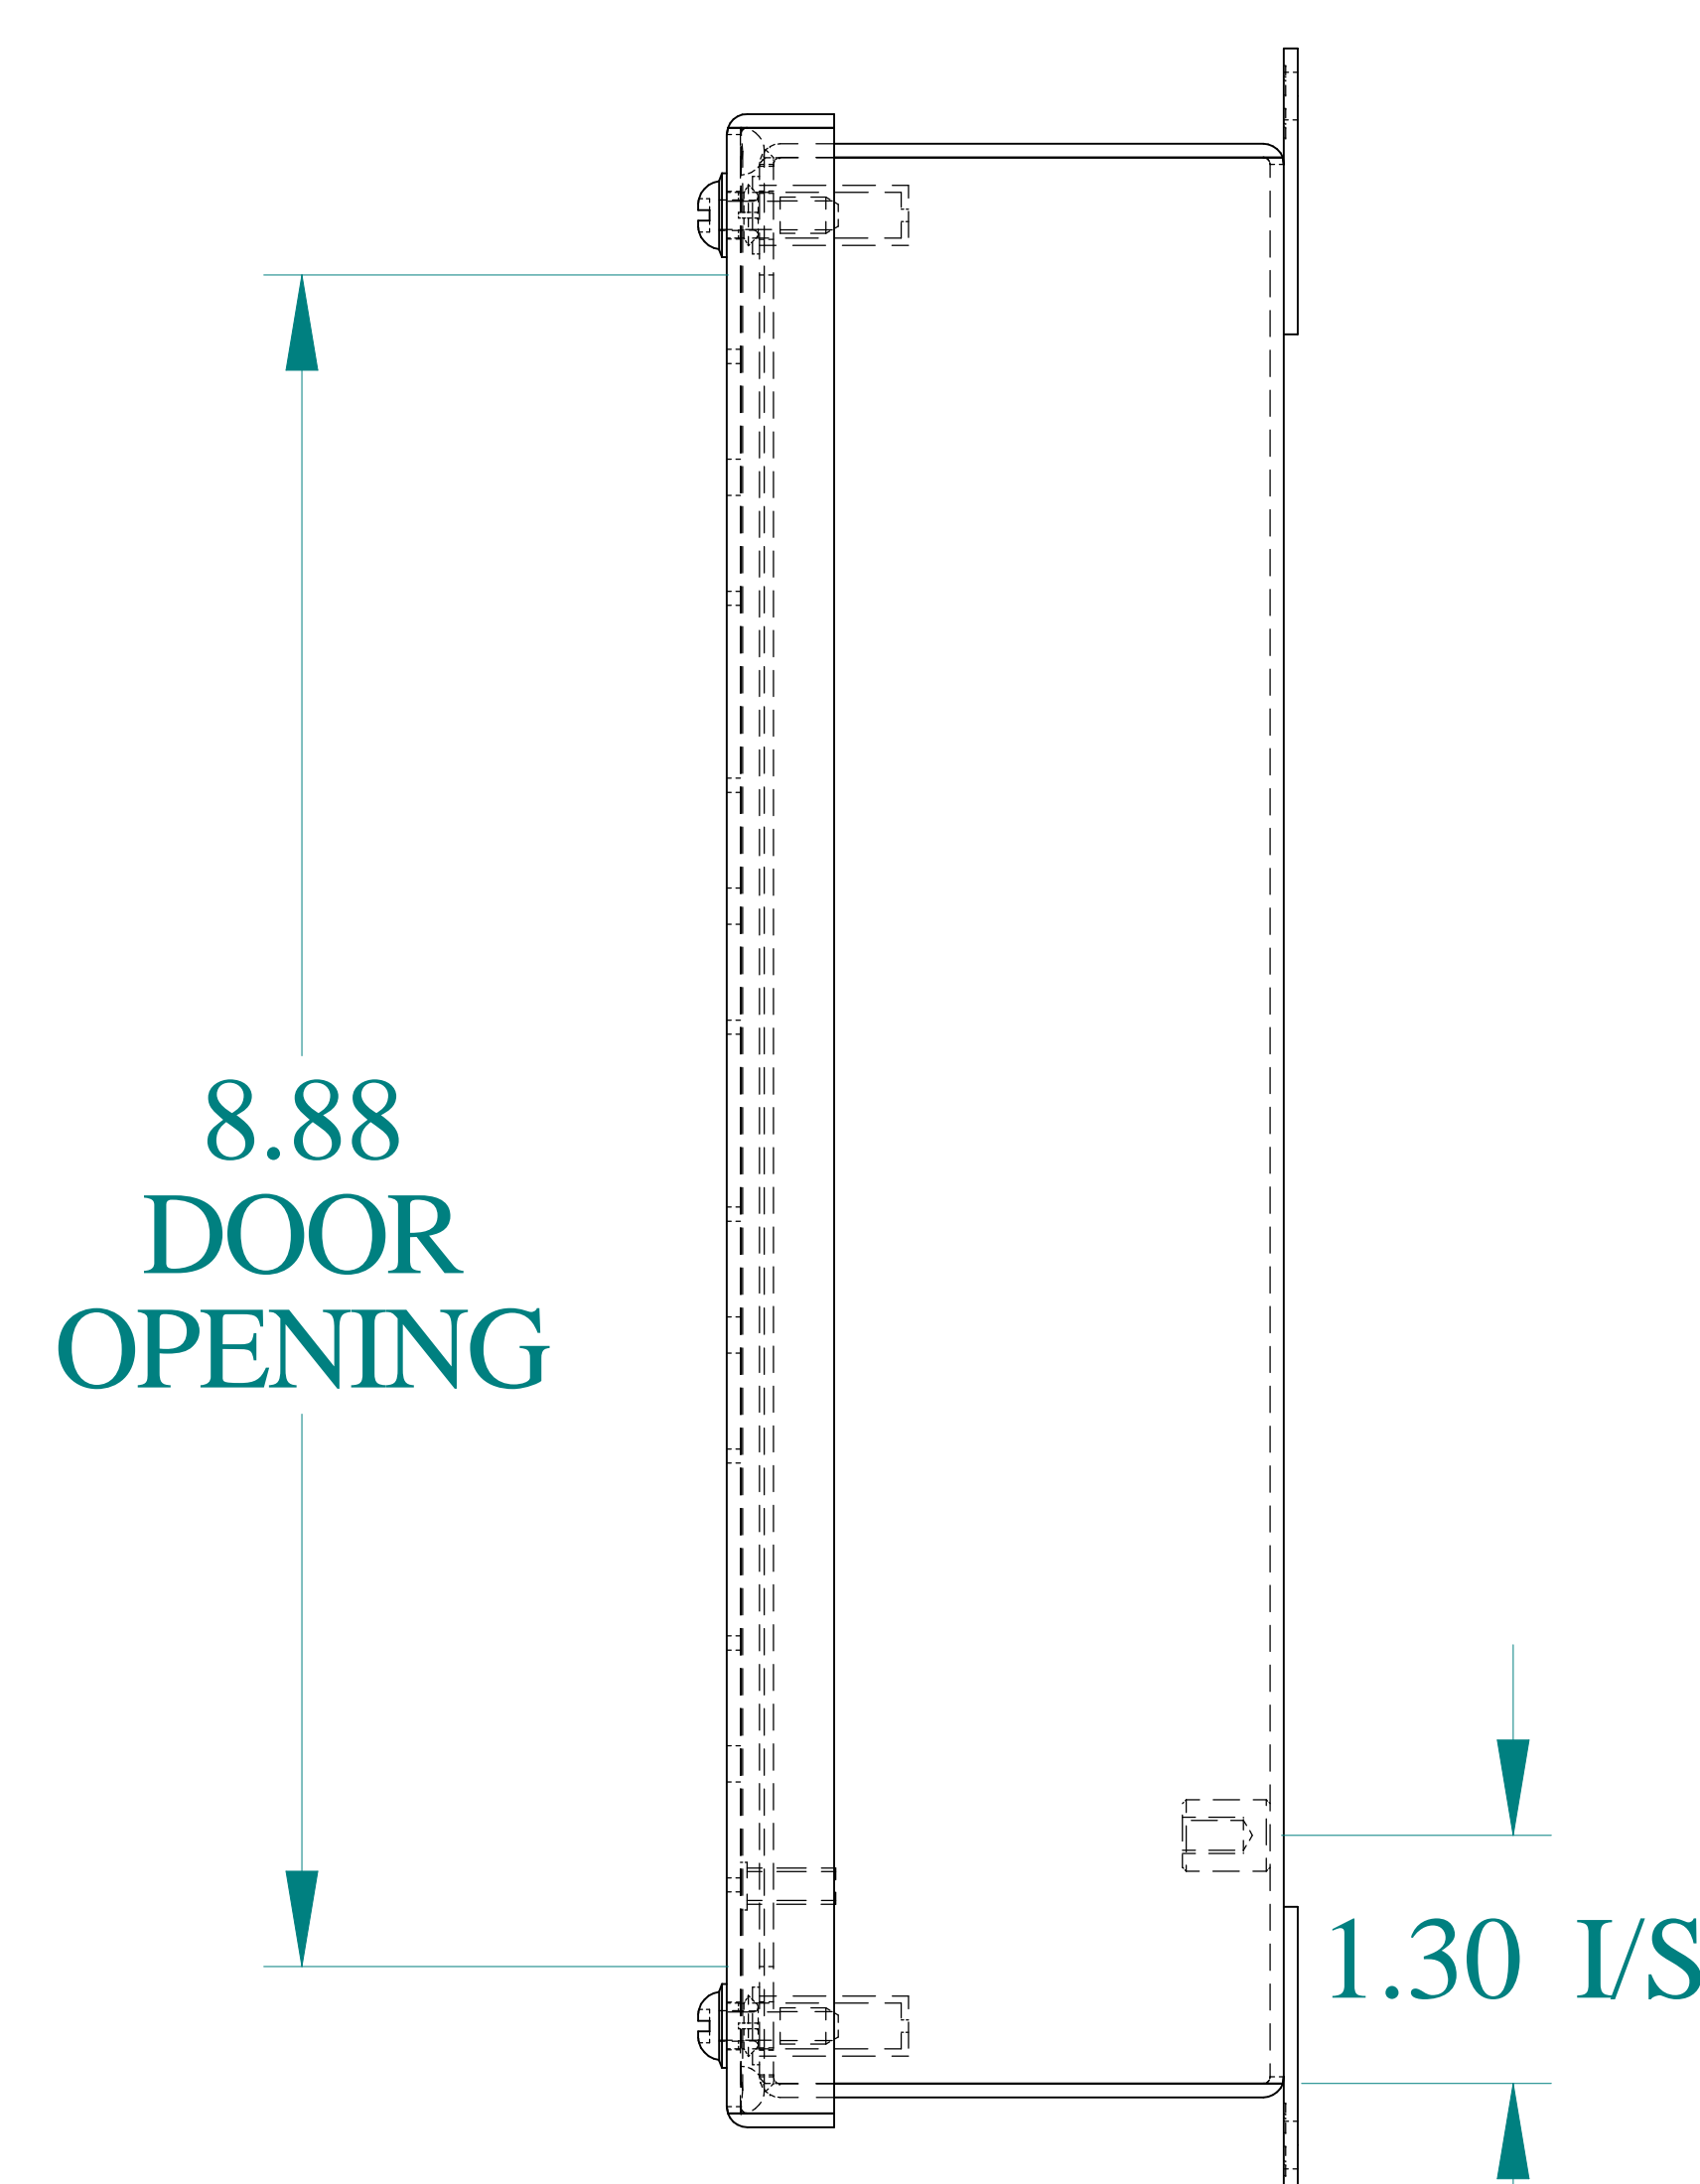

TOP VIEW

DETAIL Z
TYP

ISOMETRIC VIEWS

SIDE VIEW

FRONT VIEW

GROUND STUD
DOOR

SIDE VIEW

BACK VIEW

BOTTOM VIEW

GROUND STUD
BODY

Data subject to change without notice.

Part #: 1435SSD

Date: Jan. 18, 2021

Link: www.hamdmg.com/1435SSD