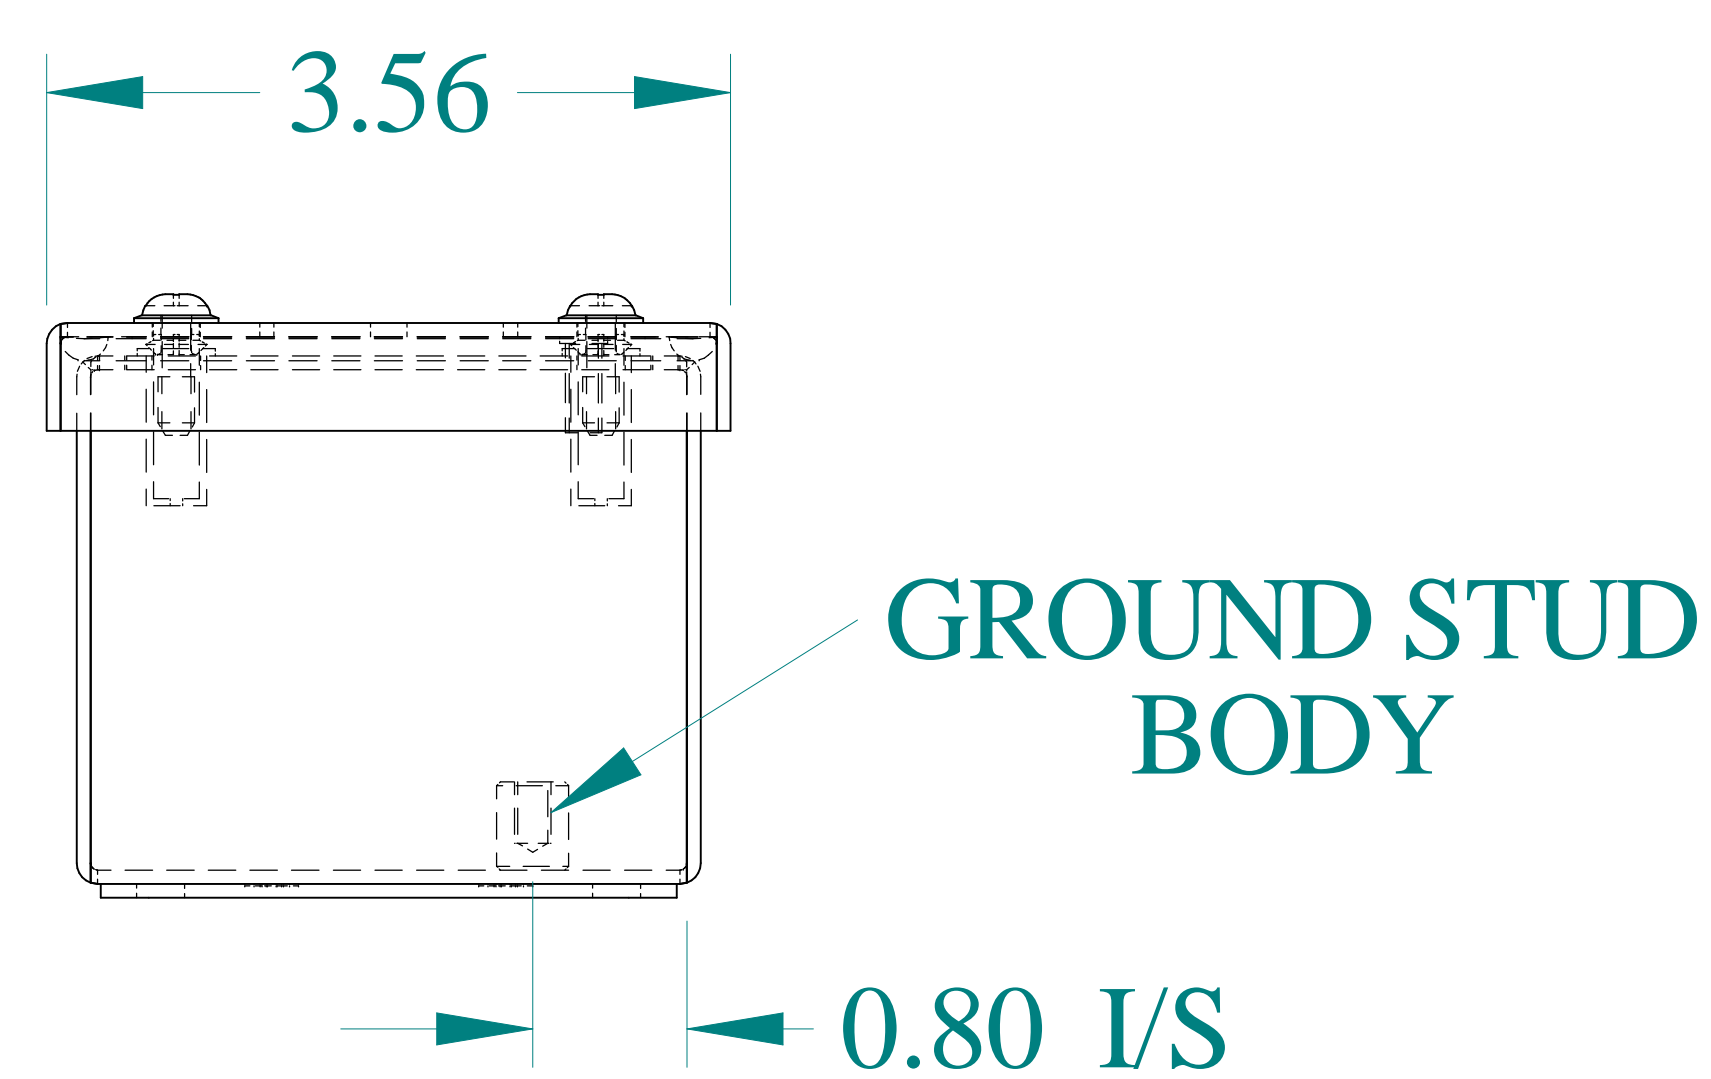

TOP VIEW

DETAIL Z
TYP

ISOMETRIC VIEWS

SIDE VIEW

FRONT VIEW

GROUND STUD
DOOR

SIDE VIEW

BACK VIEW

BOTTOM VIEW

GROUND STUD
BODY

Data subject to change without notice.

Part #: 1435SSD

Date: Jan. 18, 2021

Link: www.hamdmg.com/1435SSD