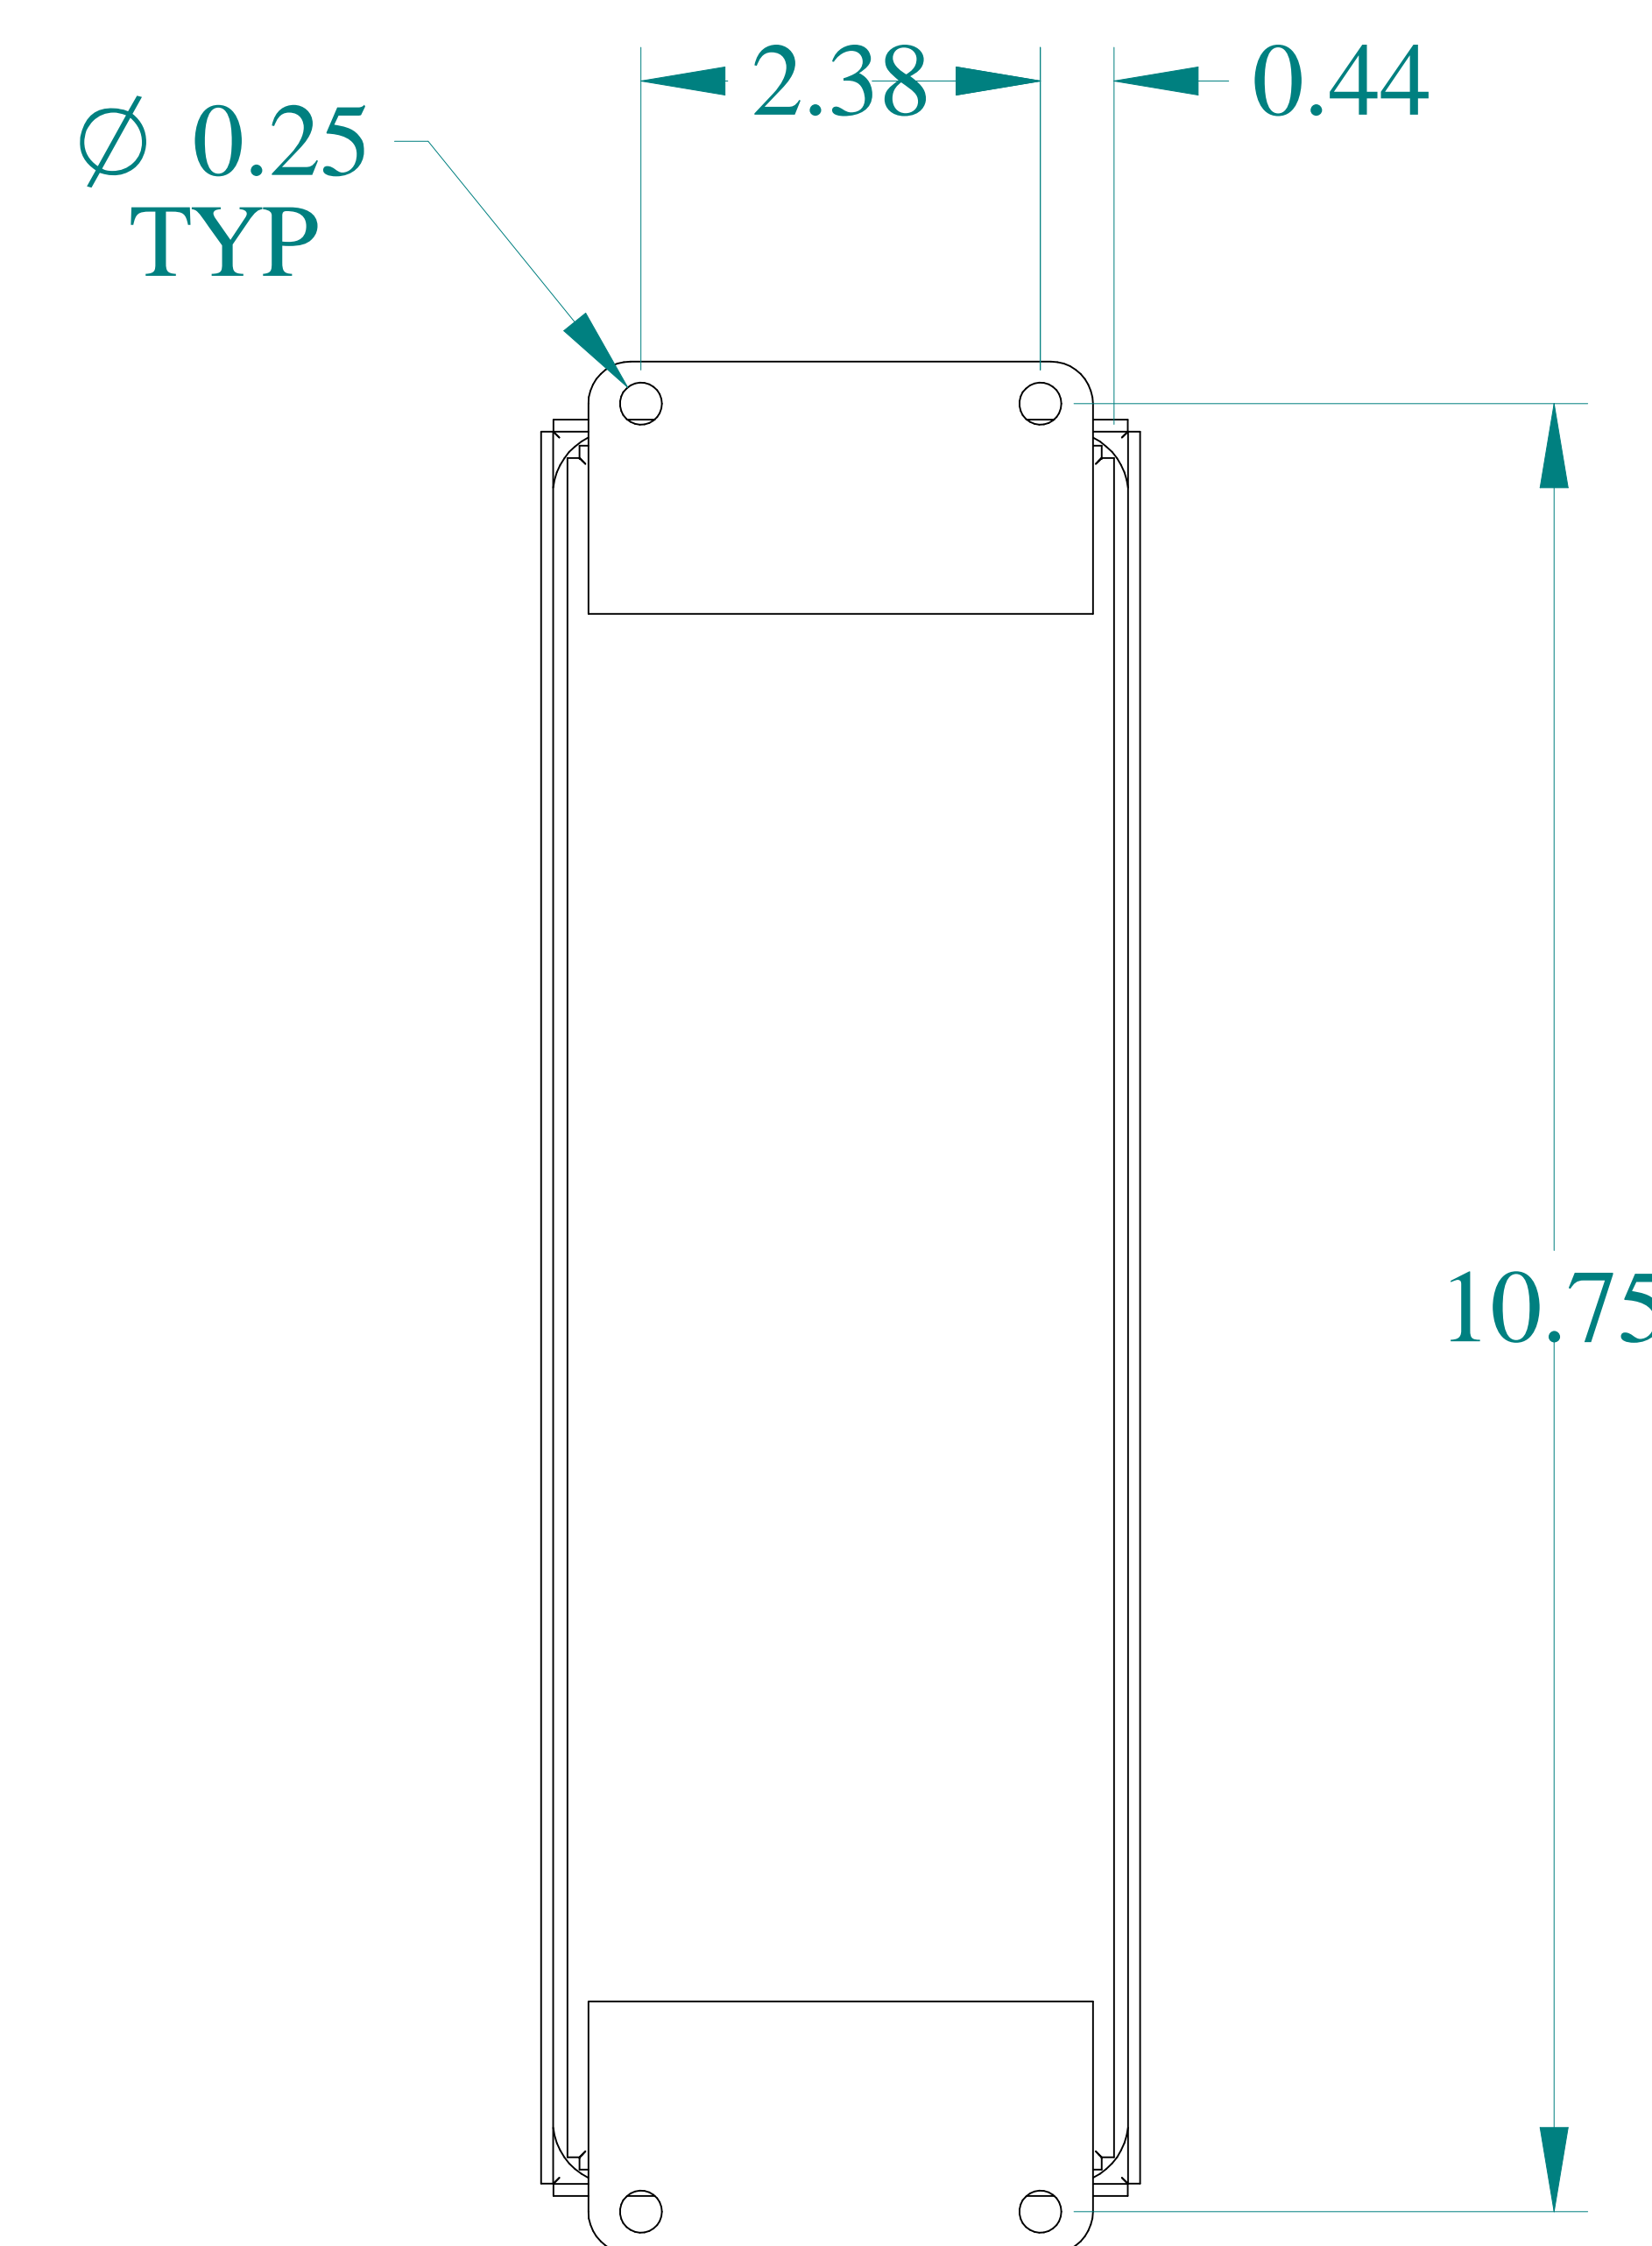

TOP VIEW

DETAIL Z
TYP

ISOMETRIC VIEWS

SIDE VIEW

FRONT VIEW

GROUND STUD
DOOR

SIDE VIEW

BACK VIEW

BOTTOM VIEW

GROUND STUD
BODY

Data subject to change without notice.

Part #: 1435SSD

Date: Jan. 18, 2021

Link: www.hamdmg.com/1435SSD