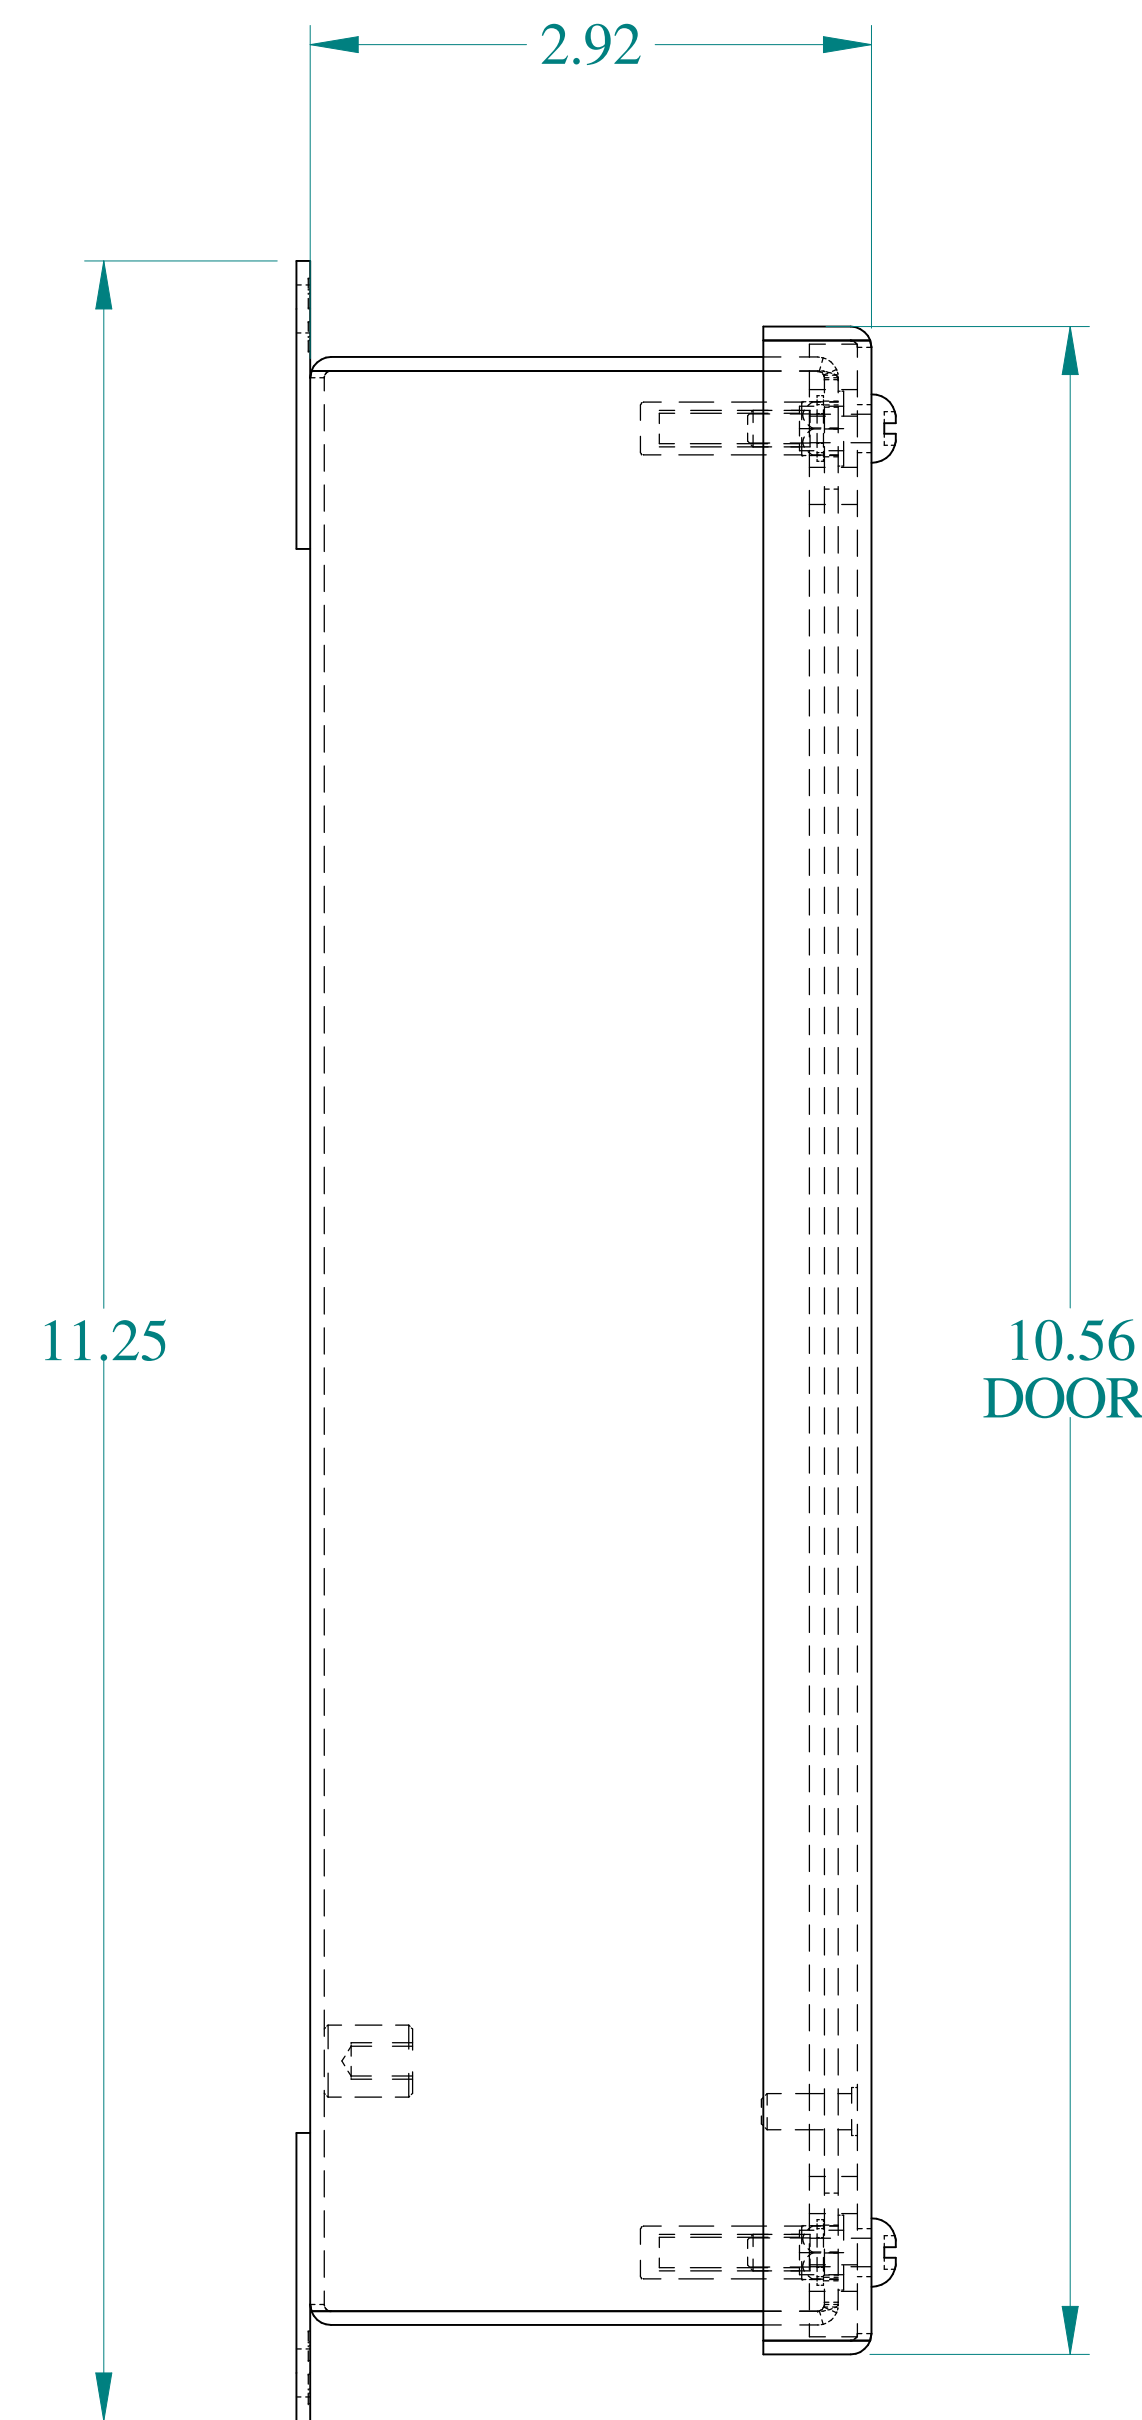

TOP VIEW

SIDE VIEW

FRONT VIEW

SIDE VIEW

BACK VIEW

ISOMETRIC VIEWS

BOTTOM VIEW

Data subject to change without notice.

Part #: 1436D

Date: Mar. 24, 2019

Link: www.hammmfg.com/1436D