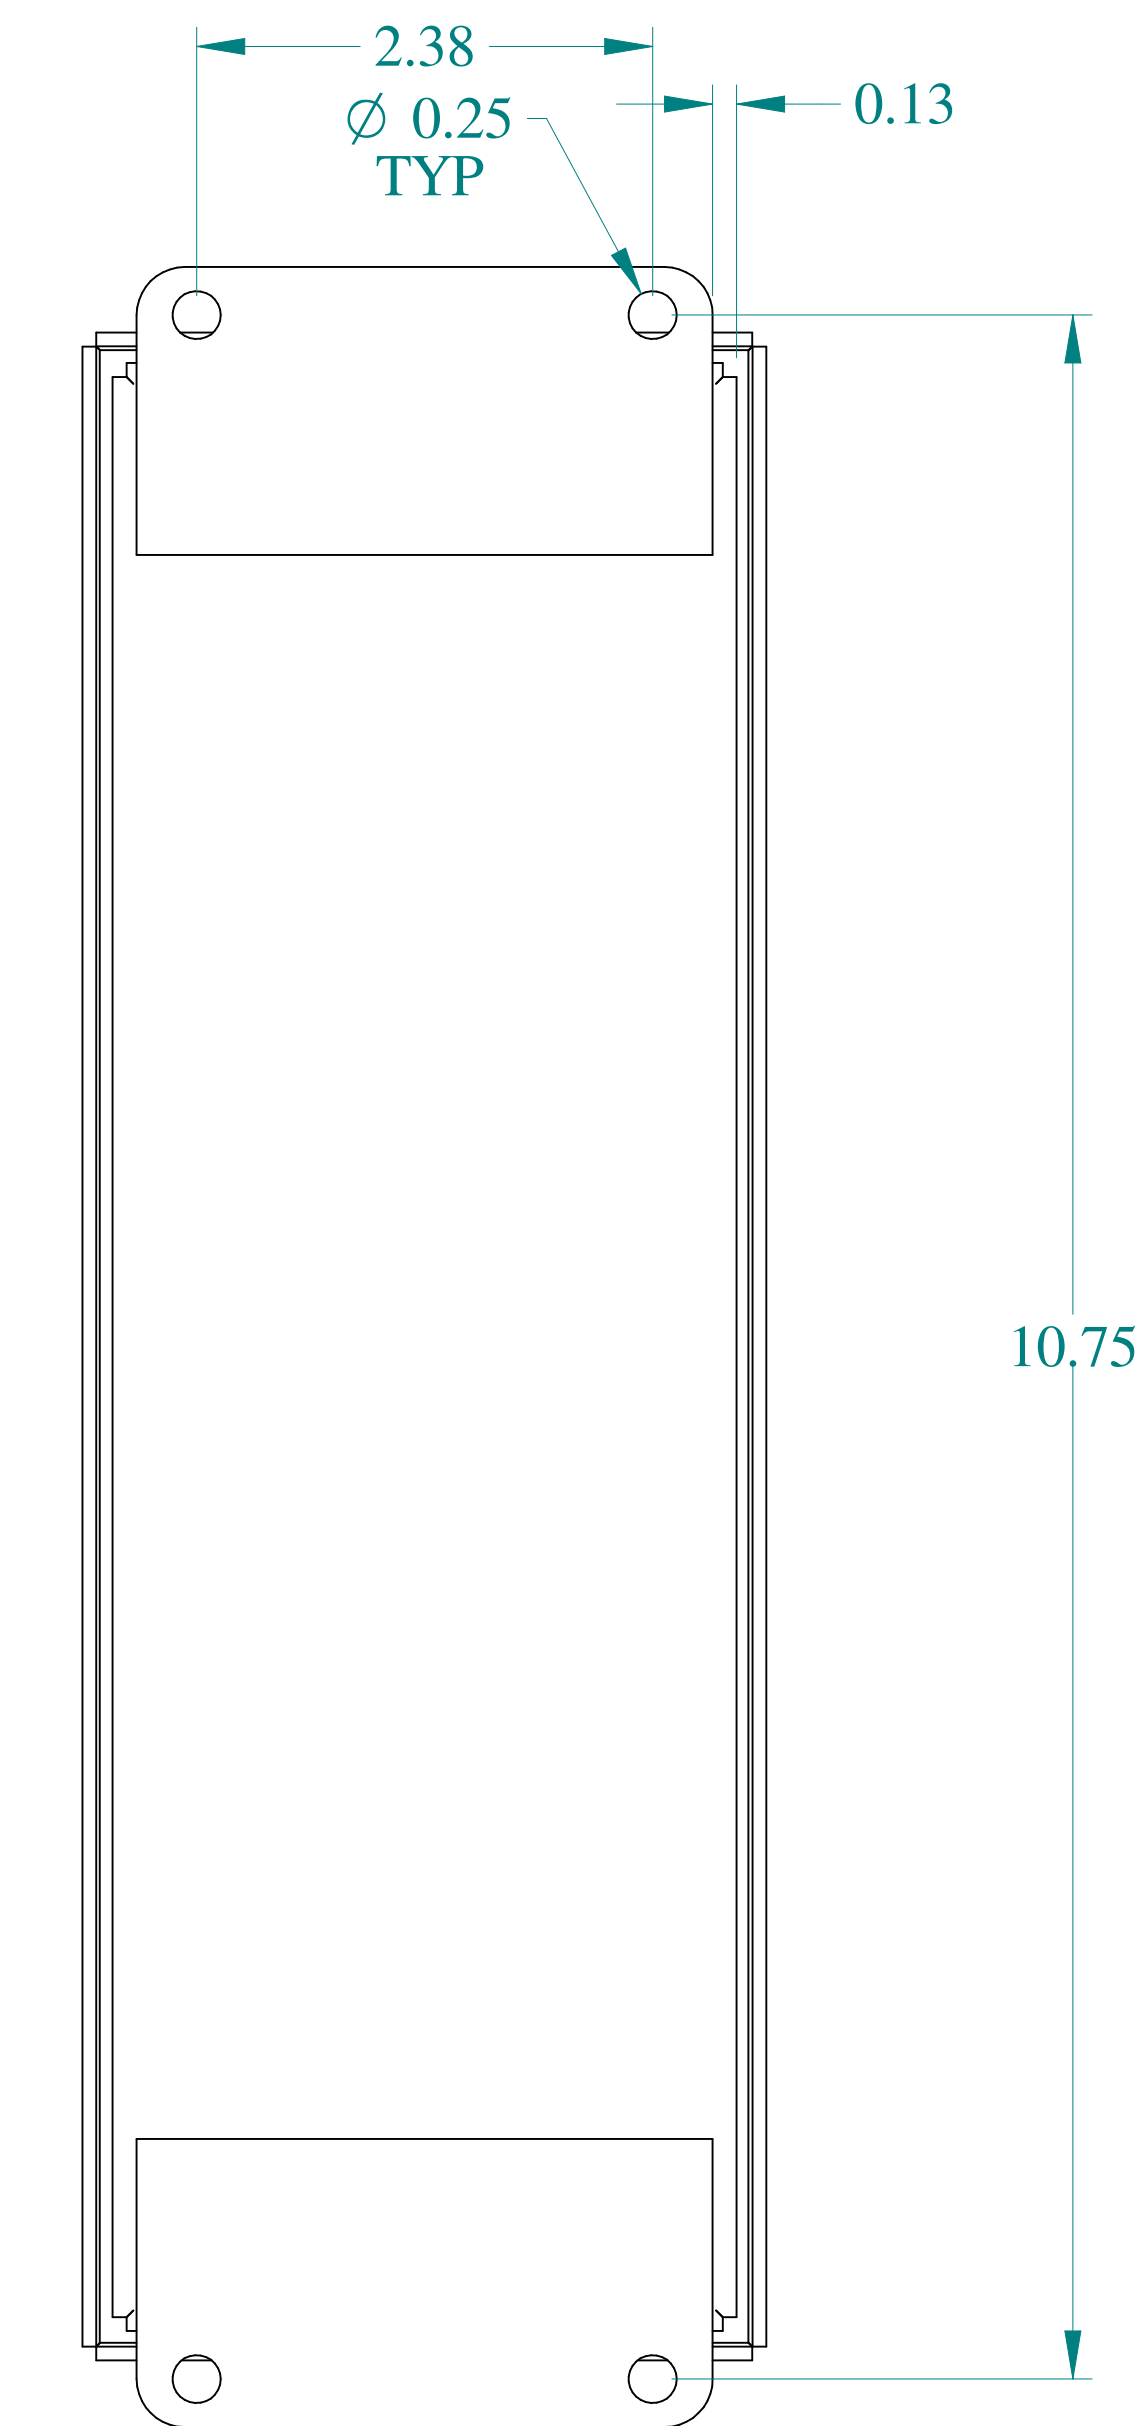

TOP VIEW

SIDE VIEW

FRONT VIEW

SIDE VIEW

BACK VIEW

ISOMETRIC VIEWS

BOTTOM VIEW

Data subject to change without notice.

Part #: 1436D

Date: Mar. 24, 2019

Link: www.hammmfg.com/1436D