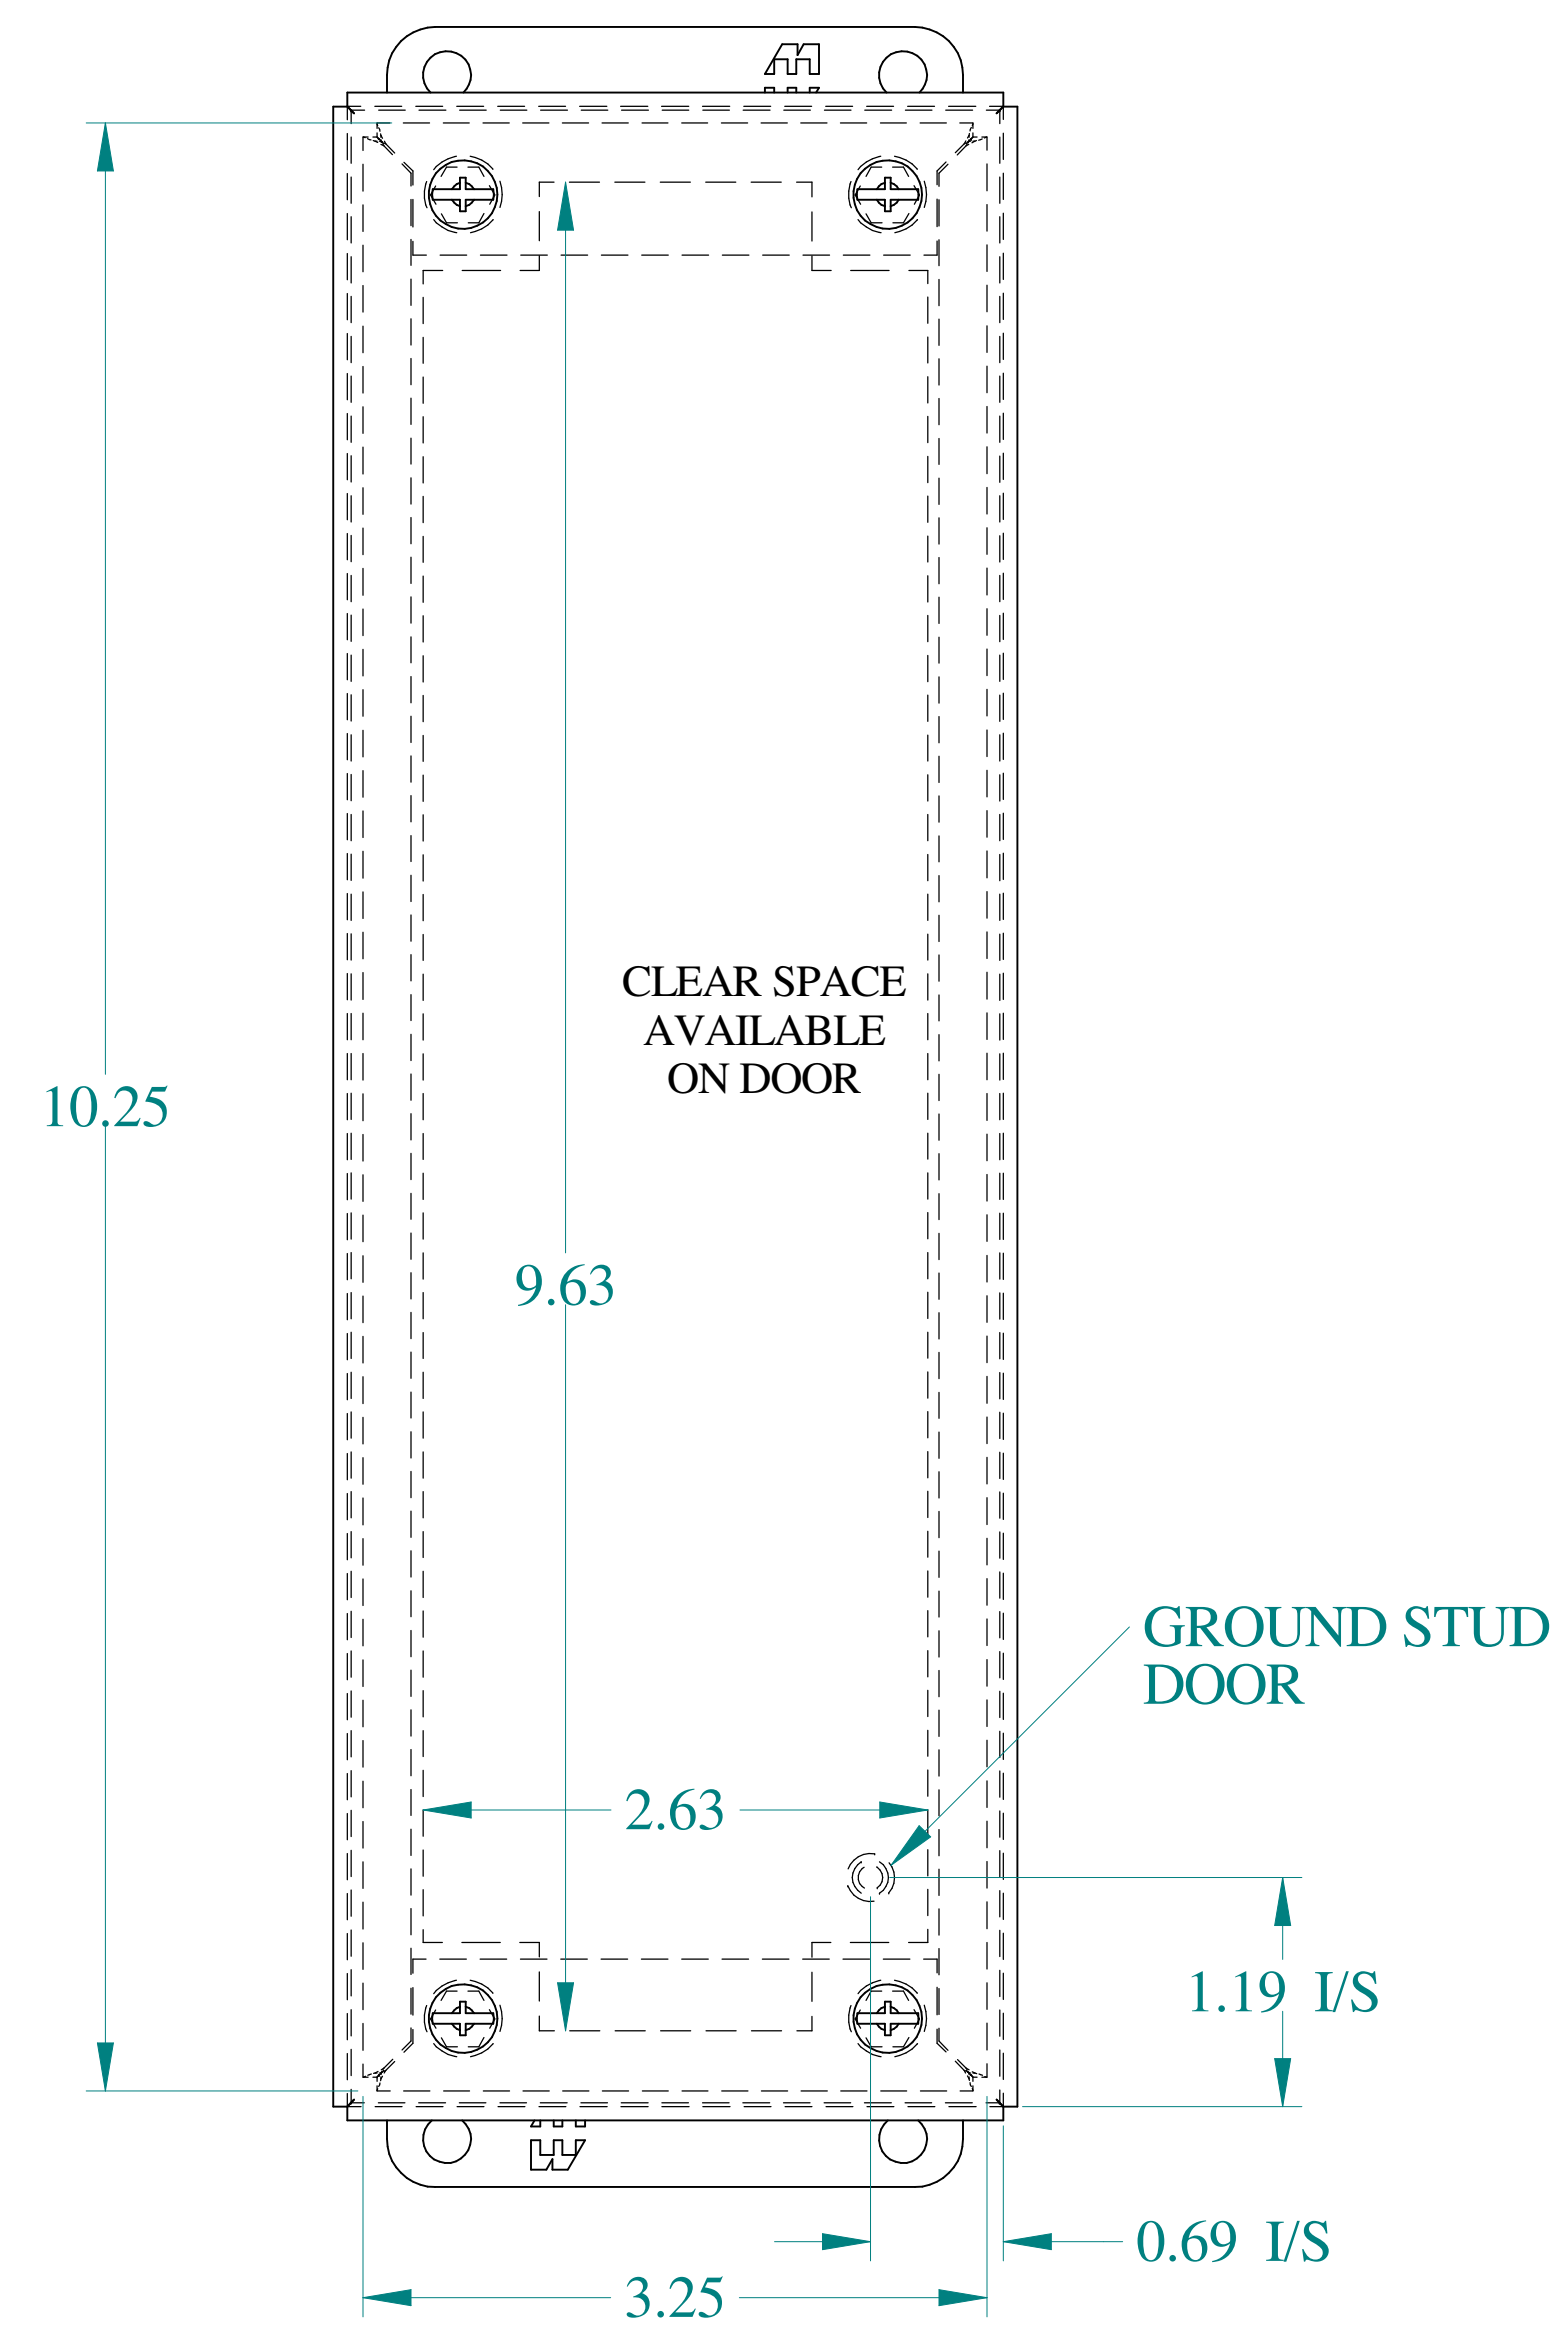

TOP VIEW

SIDE VIEW

FRONT VIEW

SIDE VIEW

BACK VIEW

ISOMETRIC VIEWS

BOTTOM VIEW

Data subject to change without notice.

Part #: 1436D

Date: Mar. 24, 2019

Link: www.hammmfg.com/1436D