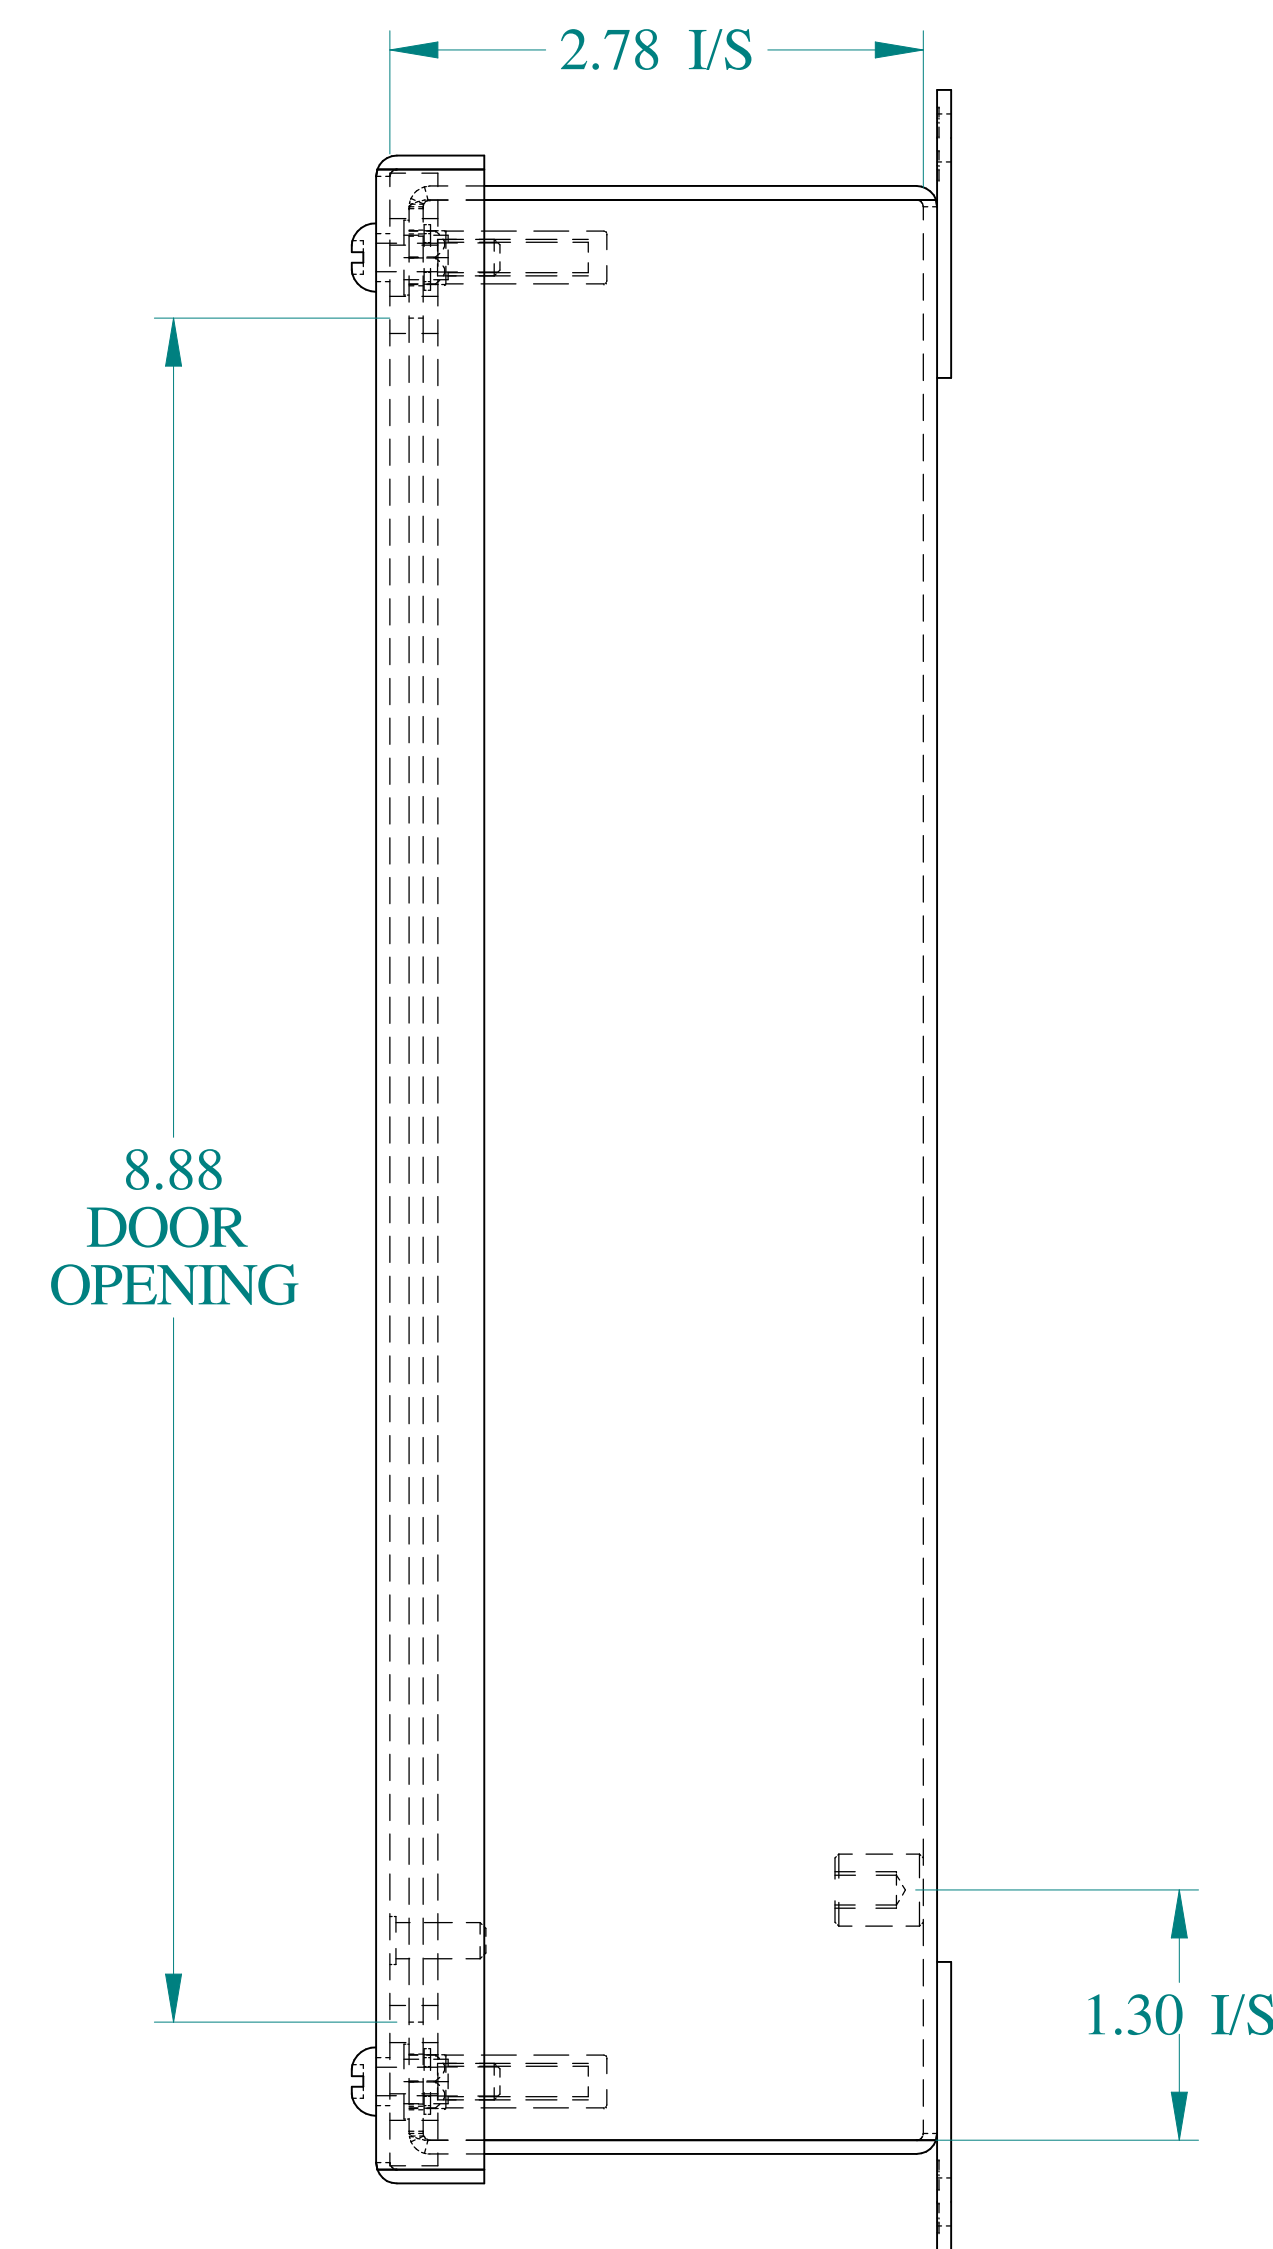

TOP VIEW

SIDE VIEW

FRONT VIEW

SIDE VIEW

BACK VIEW

ISOMETRIC VIEWS

BOTTOM VIEW

Data subject to change without notice.

Part #: 1436D

Date: Mar. 24, 2019

Link: www.hammmfg.com/1436D