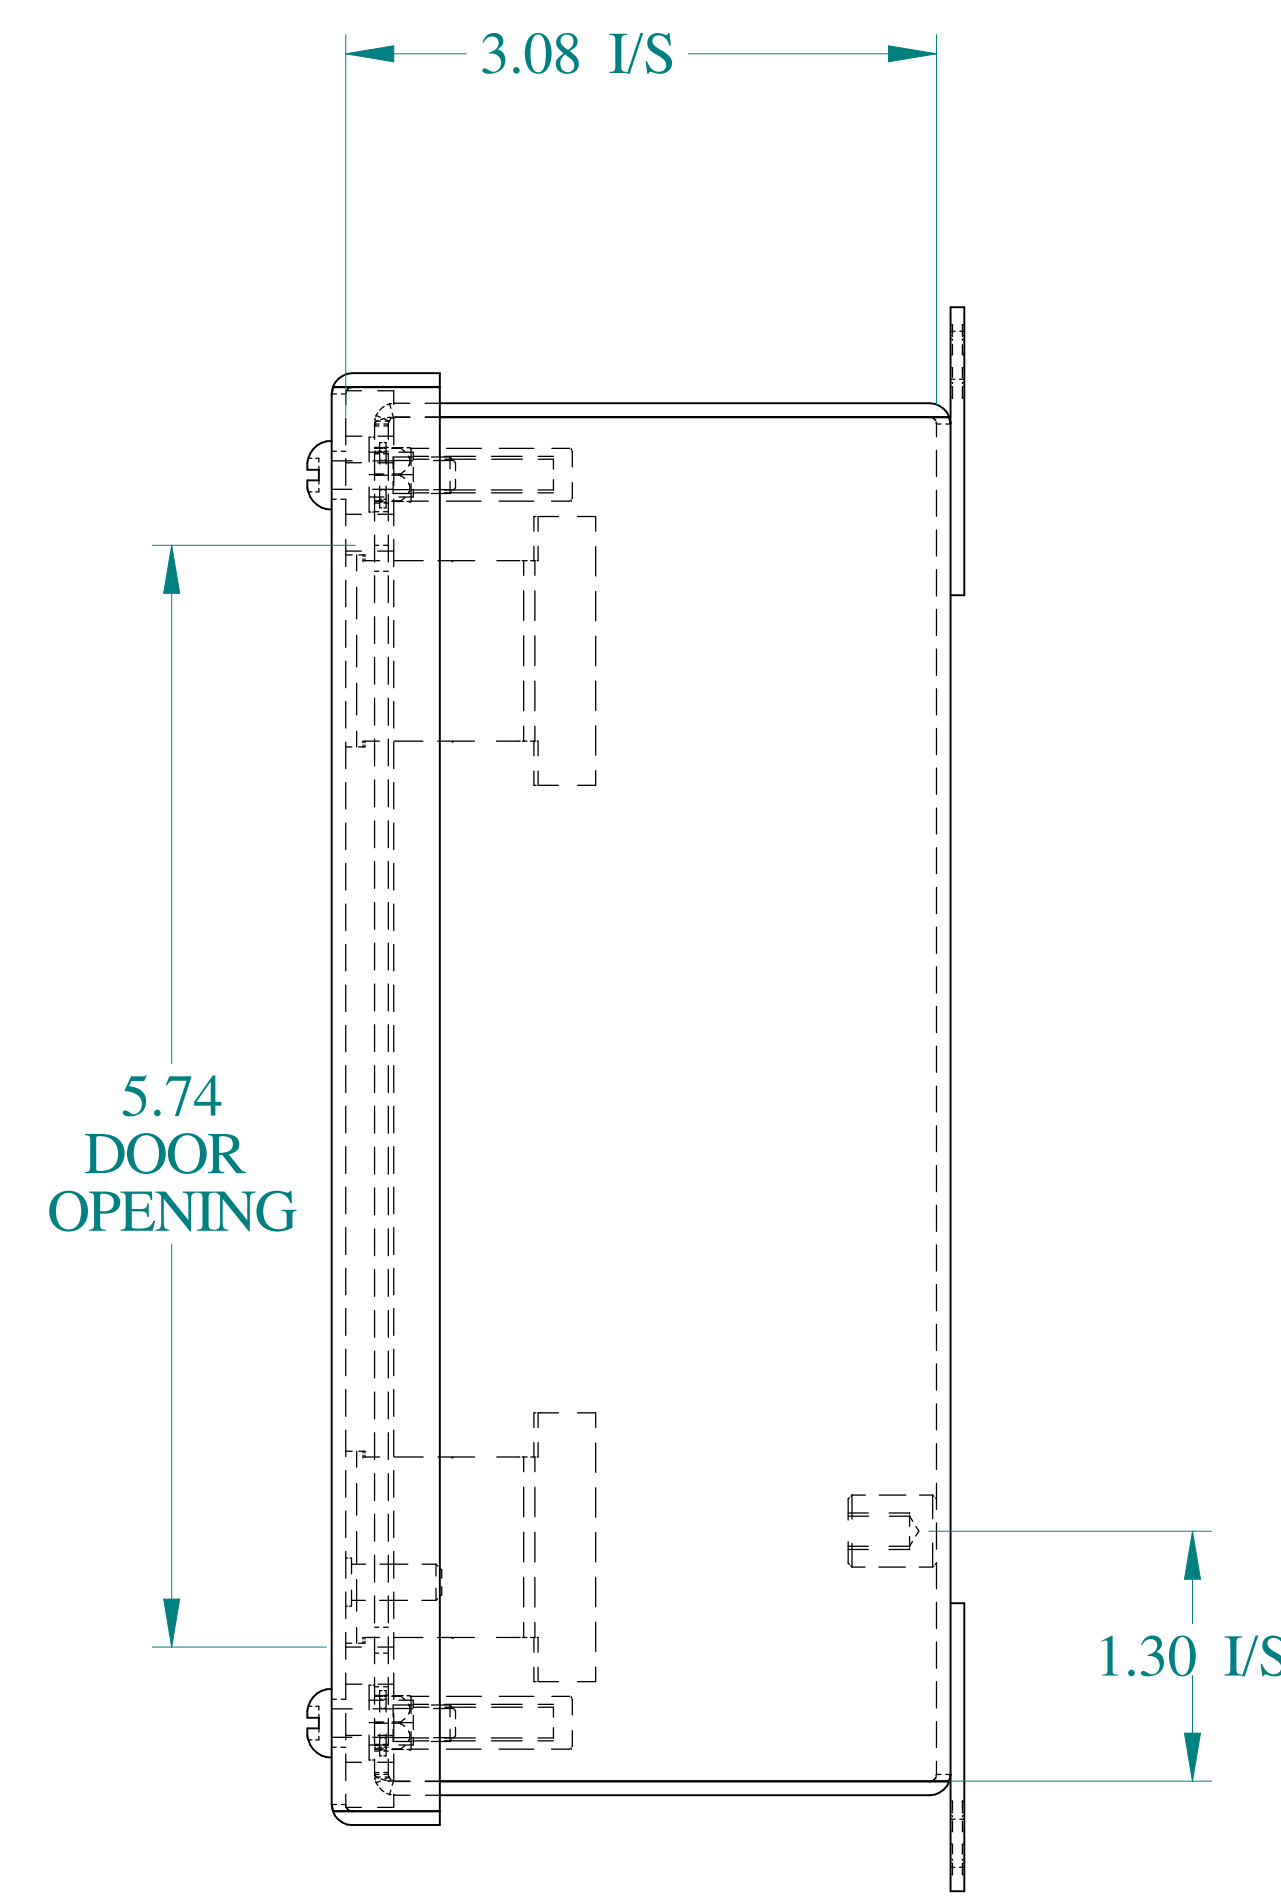

TOP VIEW

ISOMETRIC VIEWS

SIDE VIEW

FRONT VIEW

SIDE VIEW

BACK VIEW

BOTTOM VIEW

Data subject to change without notice.

Part # : 1436F

Date : Mar. 24, 2019

Link: www.hamfmfg.com/1436F