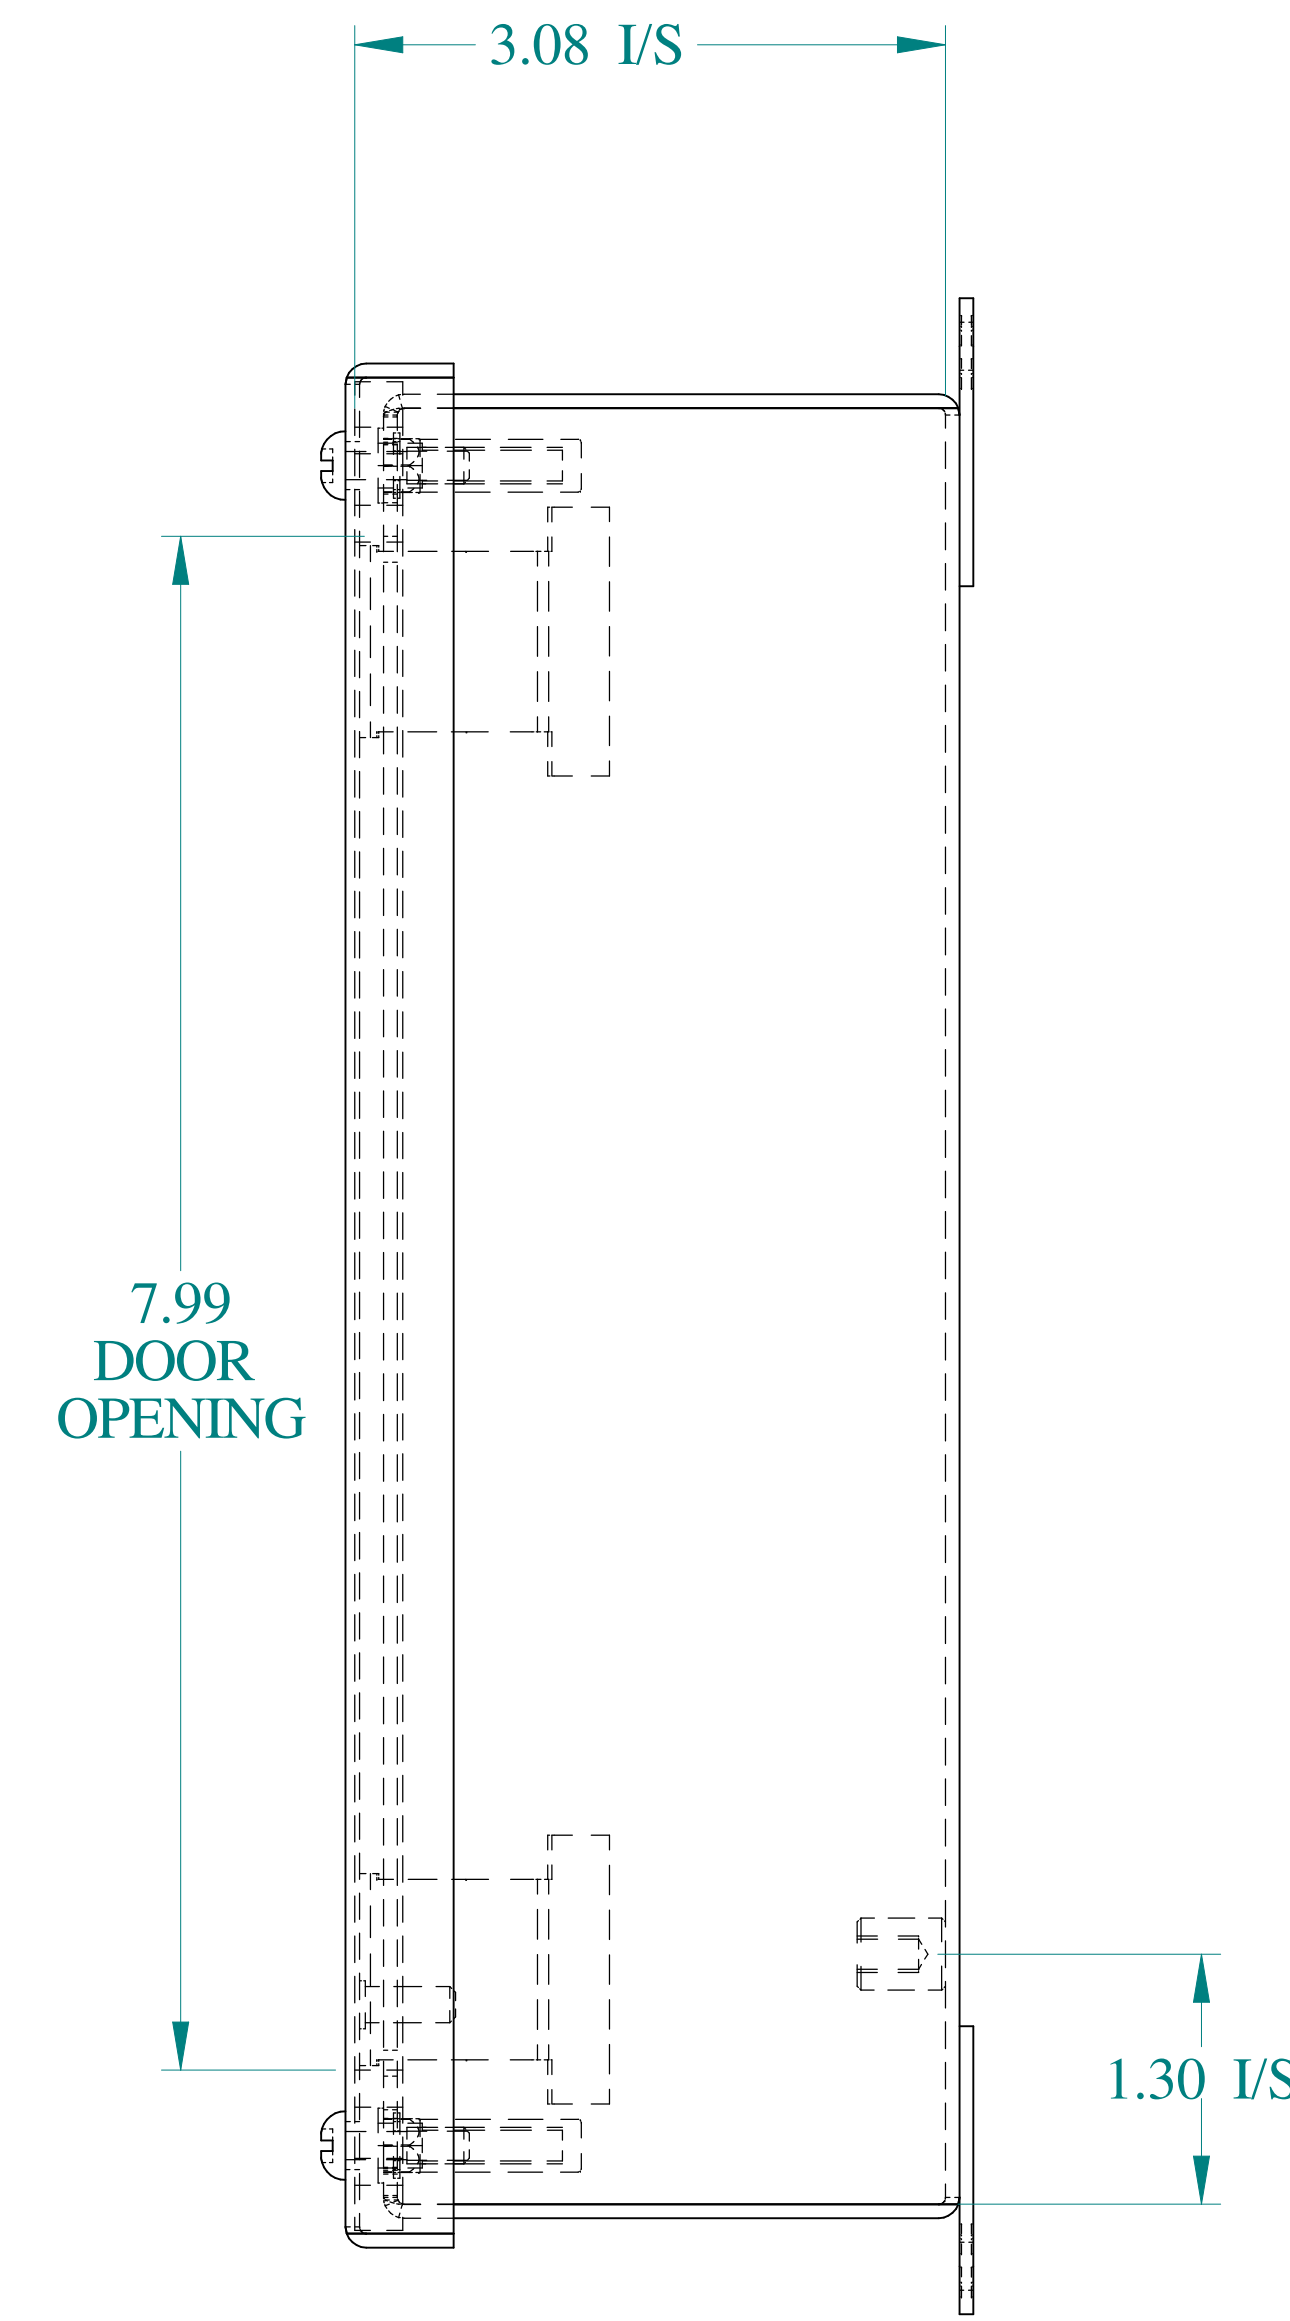

TOP VIEW

SIDE VIEW

FRONT VIEW

SIDE VIEW

BACK VIEW

BOTTOM VIEW

ISOMETRIC VIEWS

Data subject to change without notice.

Part # : 1436H

Date : Mar. 24, 2019

Link: www.hammmfg.com/1436H