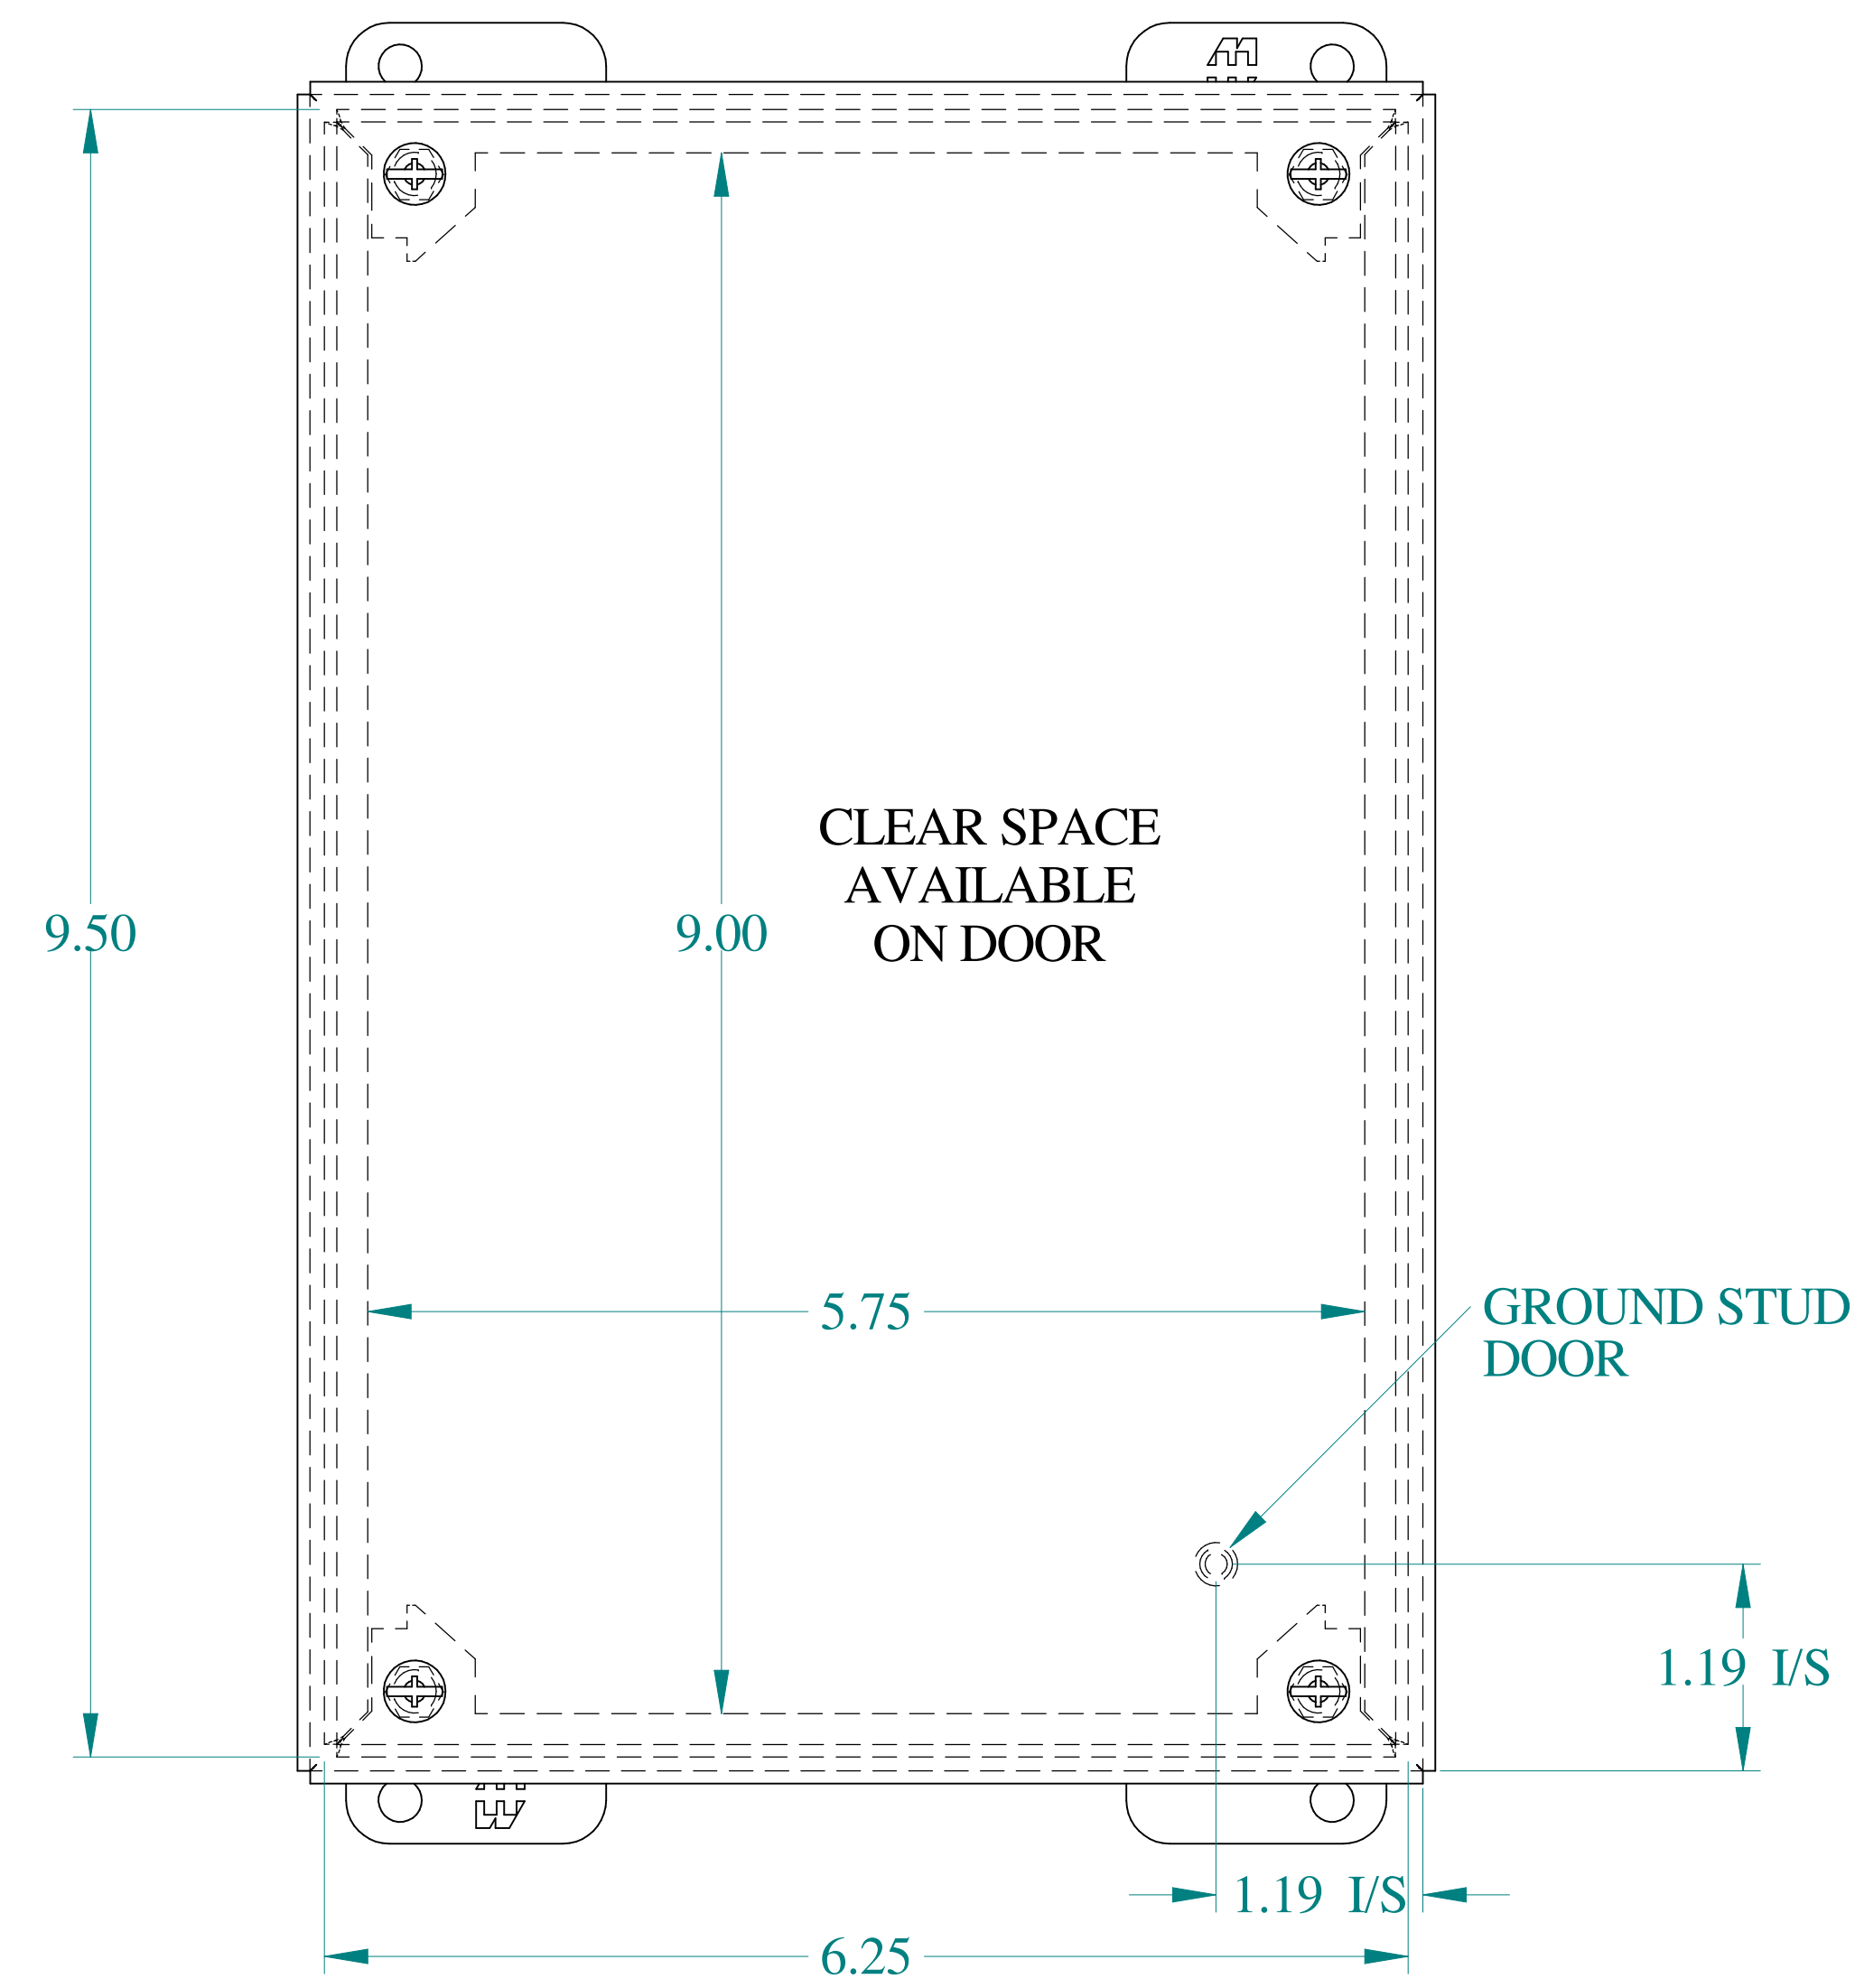

TOP VIEW

SIDE VIEW

FRONT VIEW

SIDE VIEW

BACK VIEW

BOTTOM VIEW

ISOMETRIC VIEWS

Data subject to change without notice.

Part # : 1436H

Date : Mar. 24, 2019

Link: www.hammmfg.com/1436H