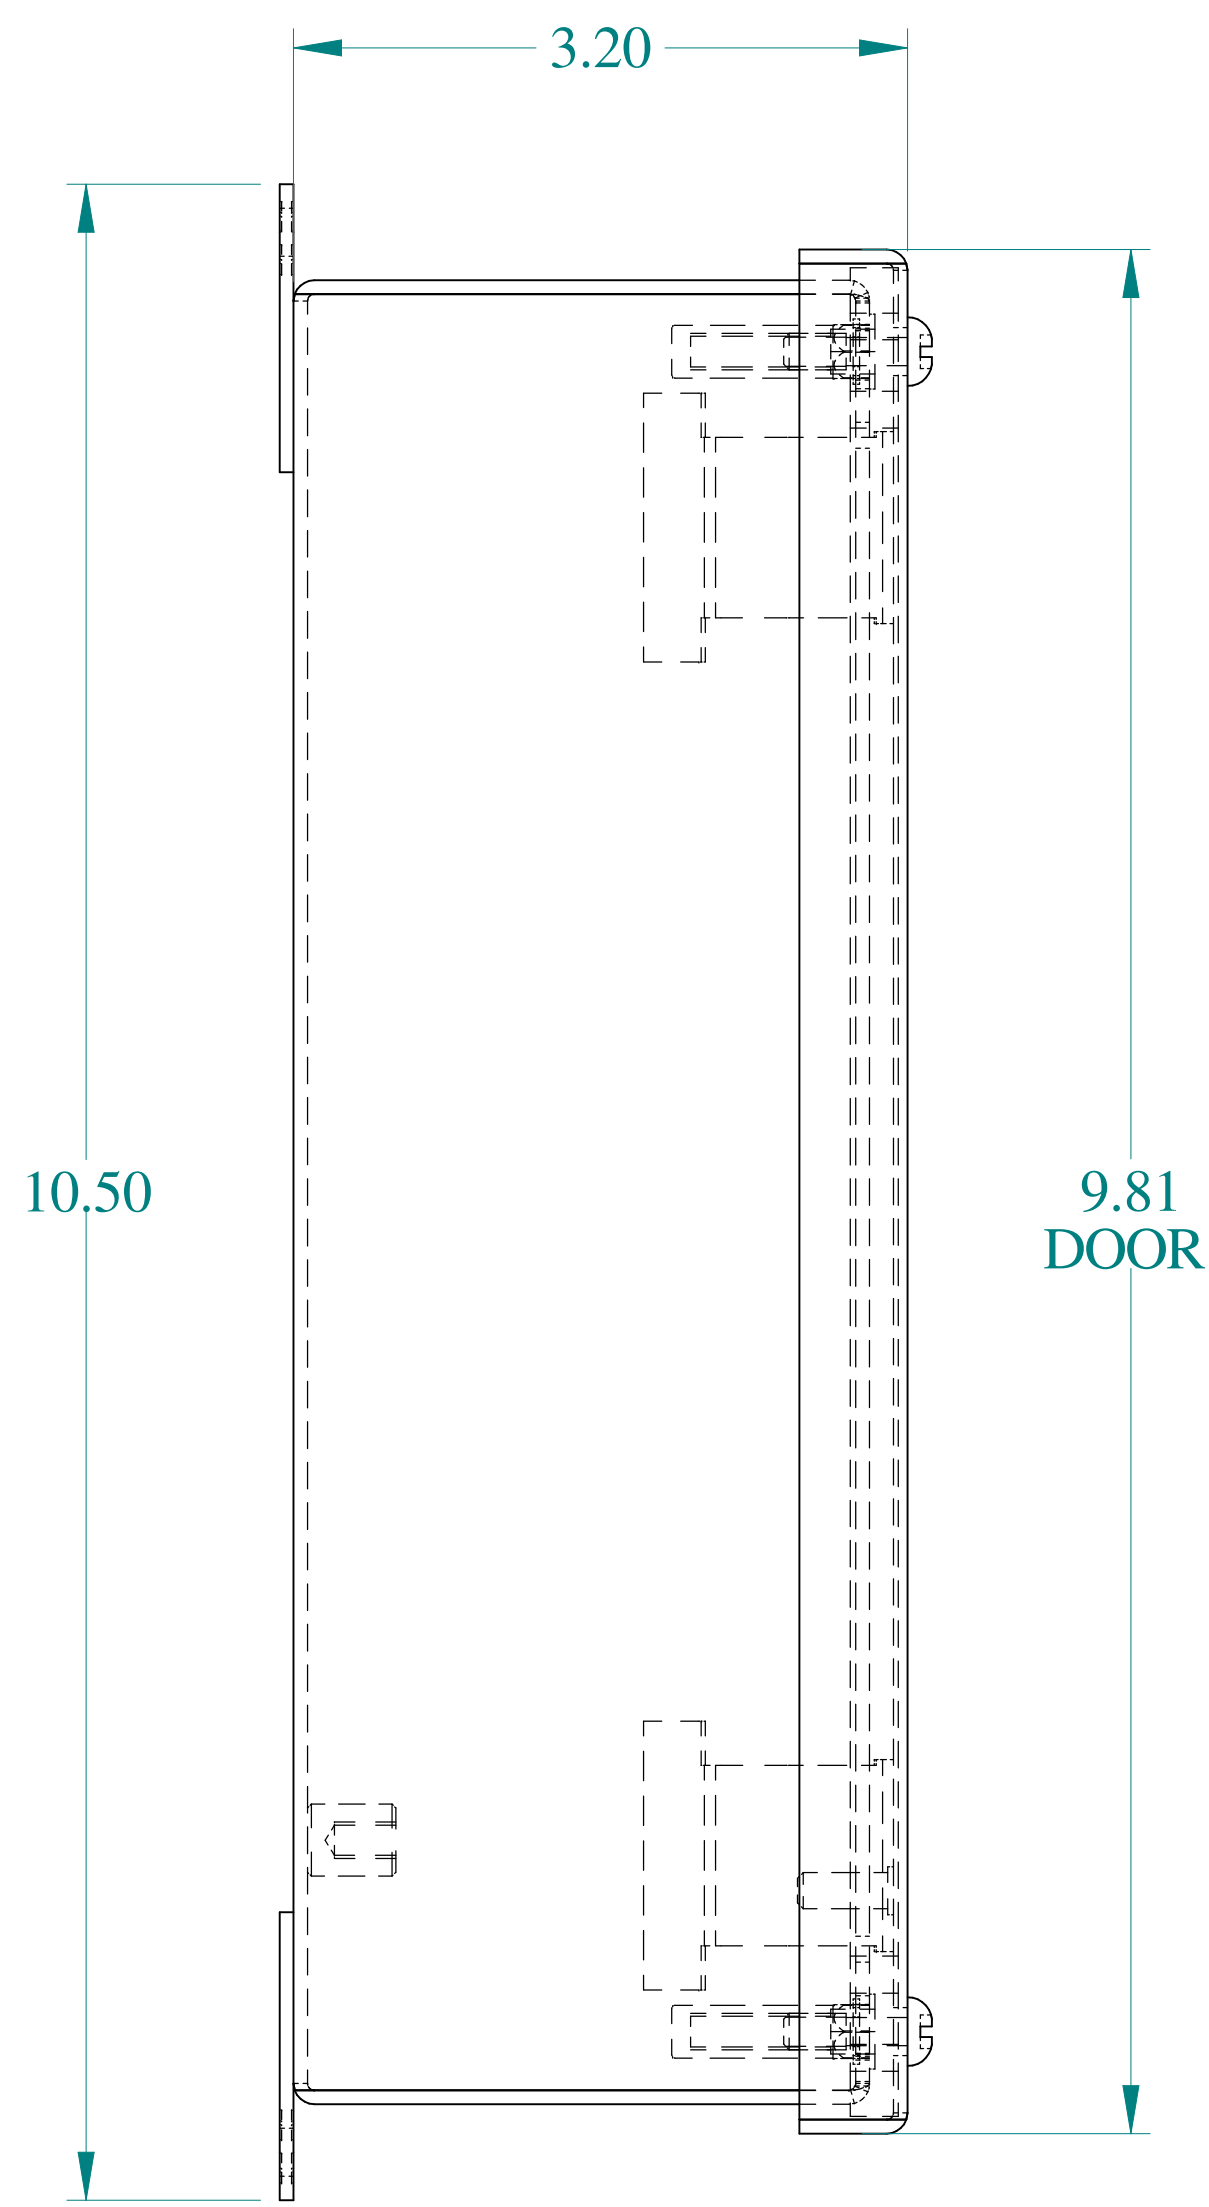

TOP VIEW

SIDE VIEW

FRONT VIEW

SIDE VIEW

BACK VIEW

BOTTOM VIEW

ISOMETRIC VIEWS

Data subject to change without notice.

Part # : 1436H

Date : Mar. 24, 2019

Link: www.hammmfg.com/1436H