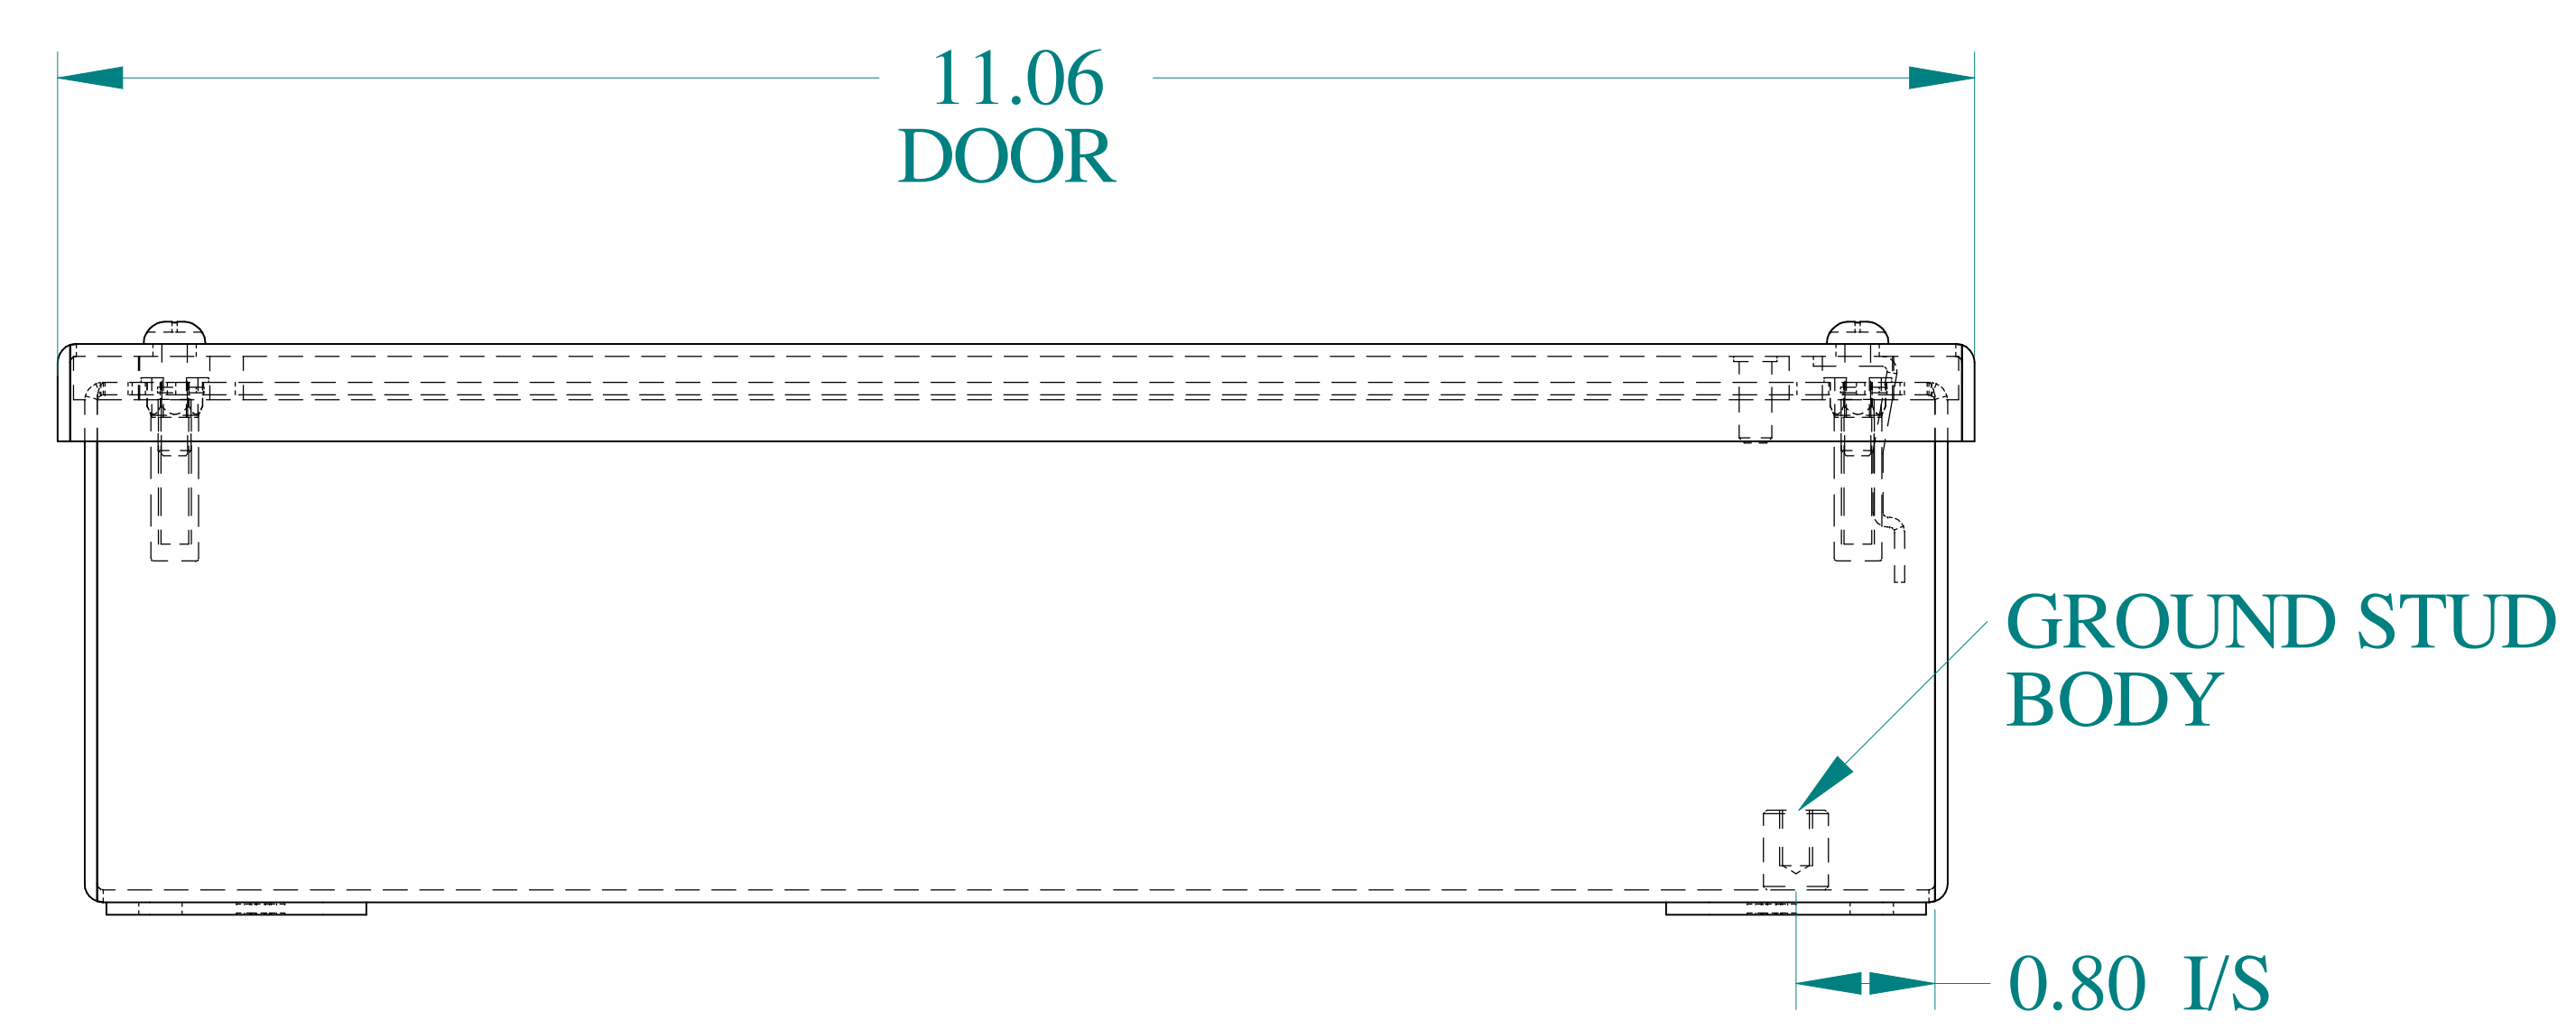

TOP VIEW

SIDE VIEW

FRONT VIEW

SIDE VIEW

BACK VIEW

BOTTOM VIEW

ISOMETRIC VIEWS

Data subject to change without notice.

Part #: 1436V

Date: Mar. 24, 2019

Link: www.hammmfg.com/1436V