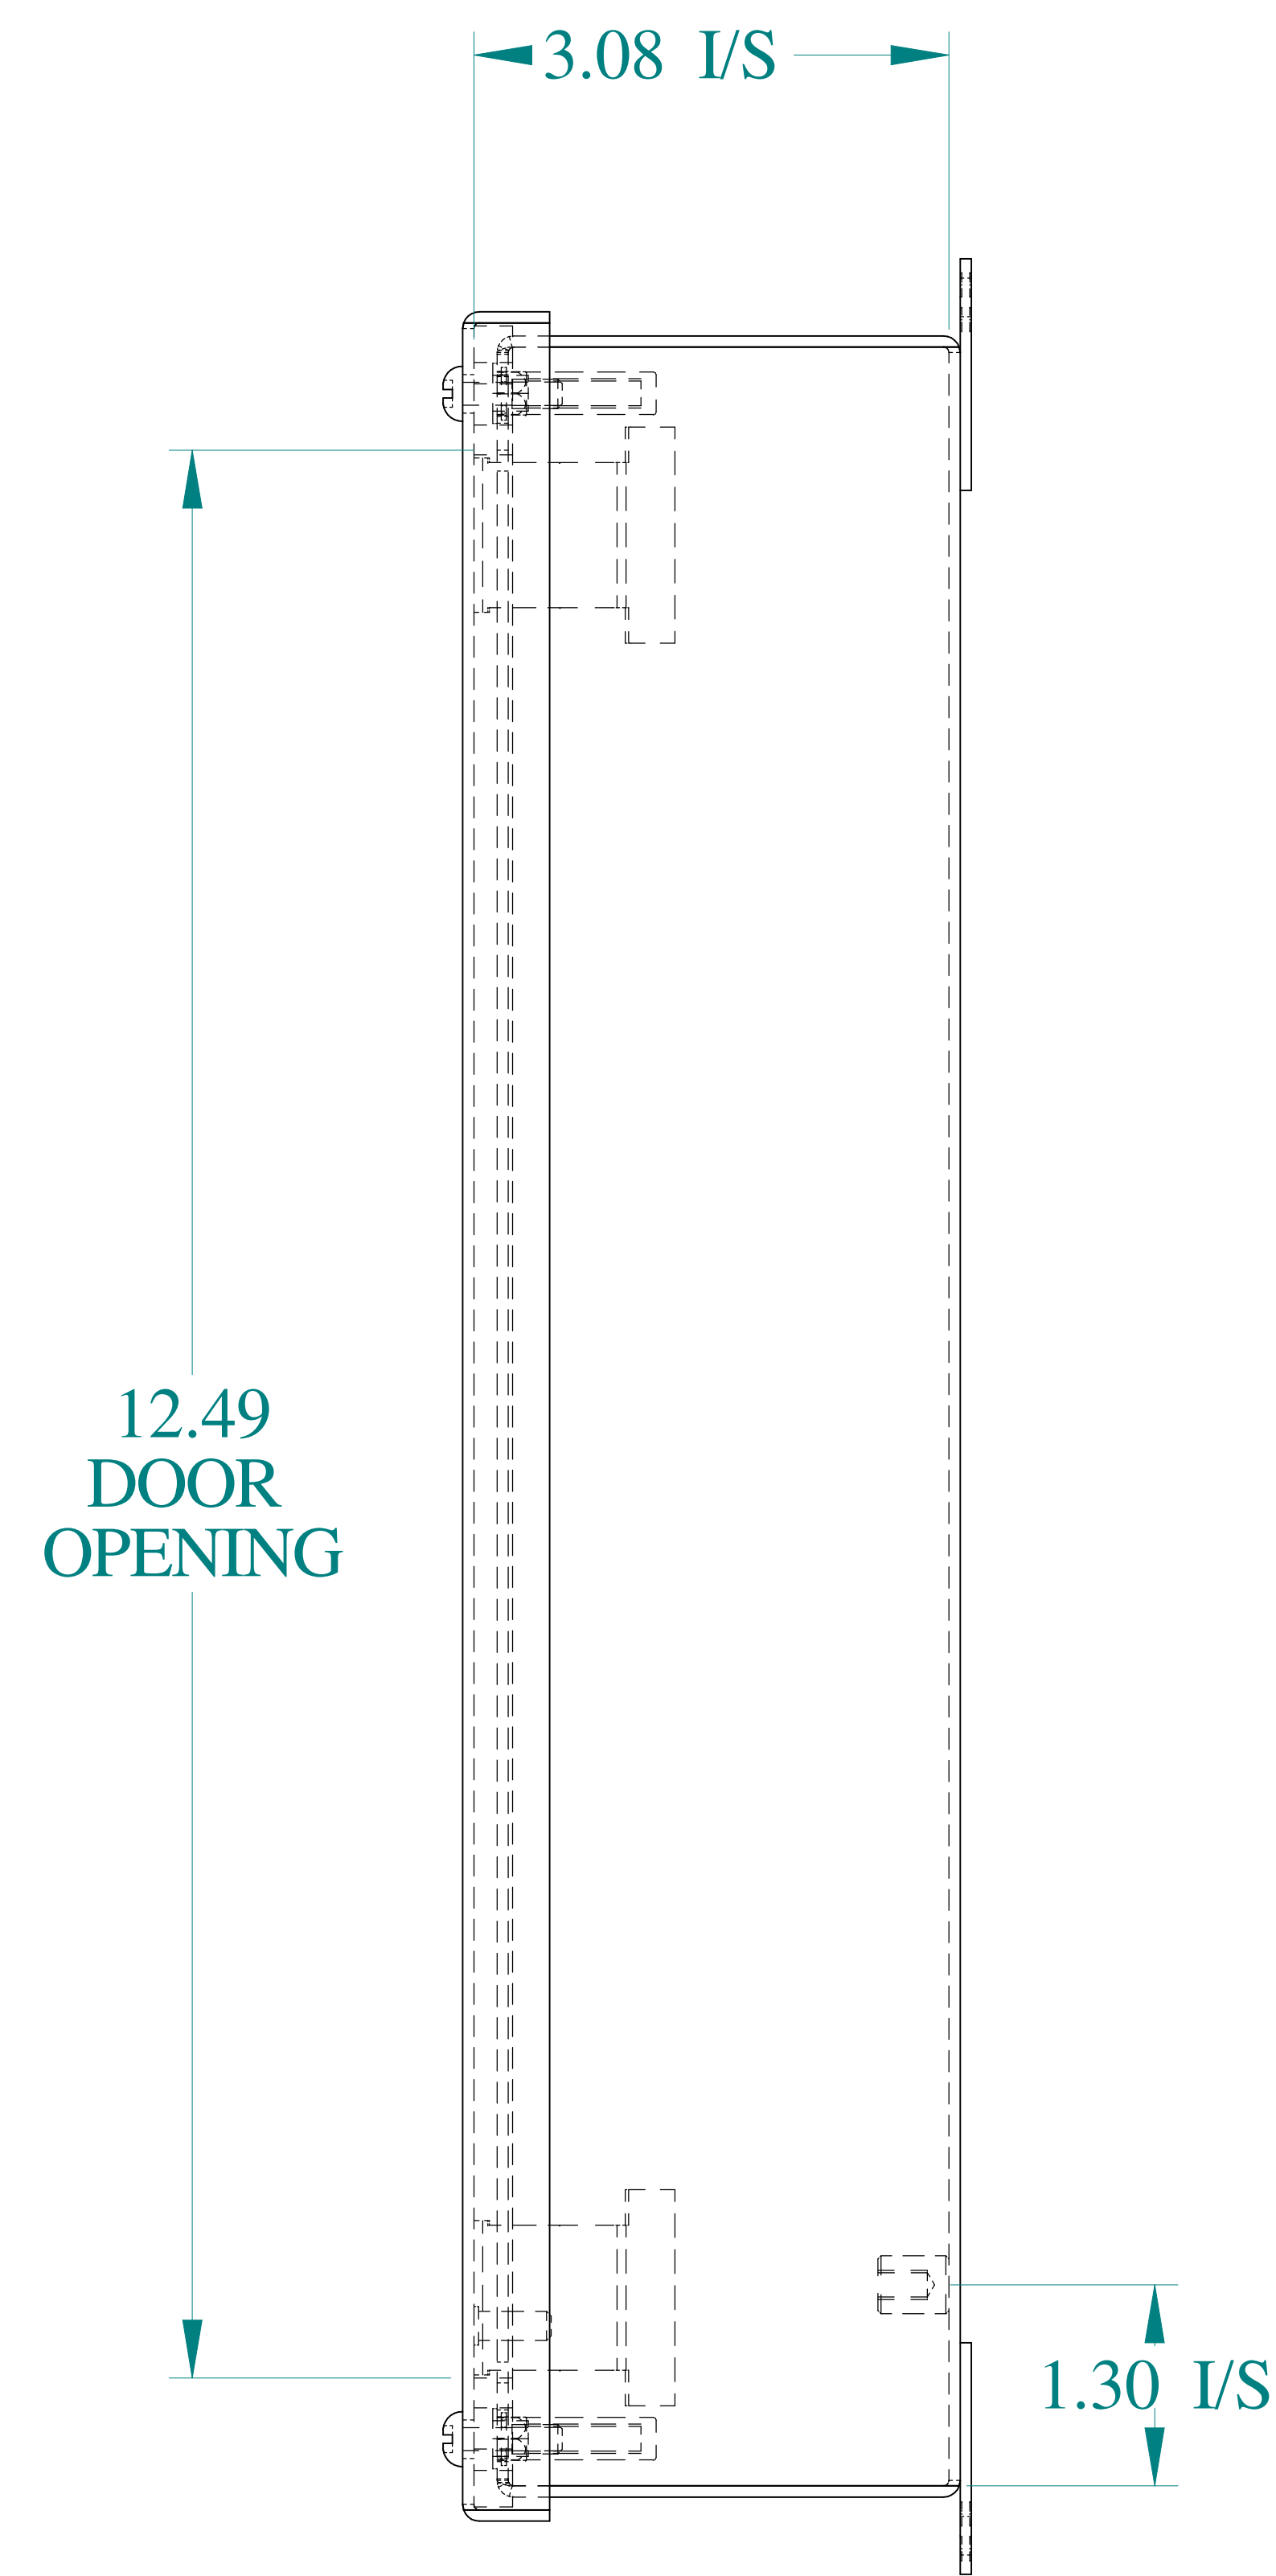

TOP VIEW

SIDE VIEW

FRONT VIEW

SIDE VIEW

BACK VIEW

BOTTOM VIEW

ISOMETRIC VIEWS

Data subject to change without notice.

Part #: 1436V

Date: Mar. 24, 2019

Link: www.hammmfg.com/1436V