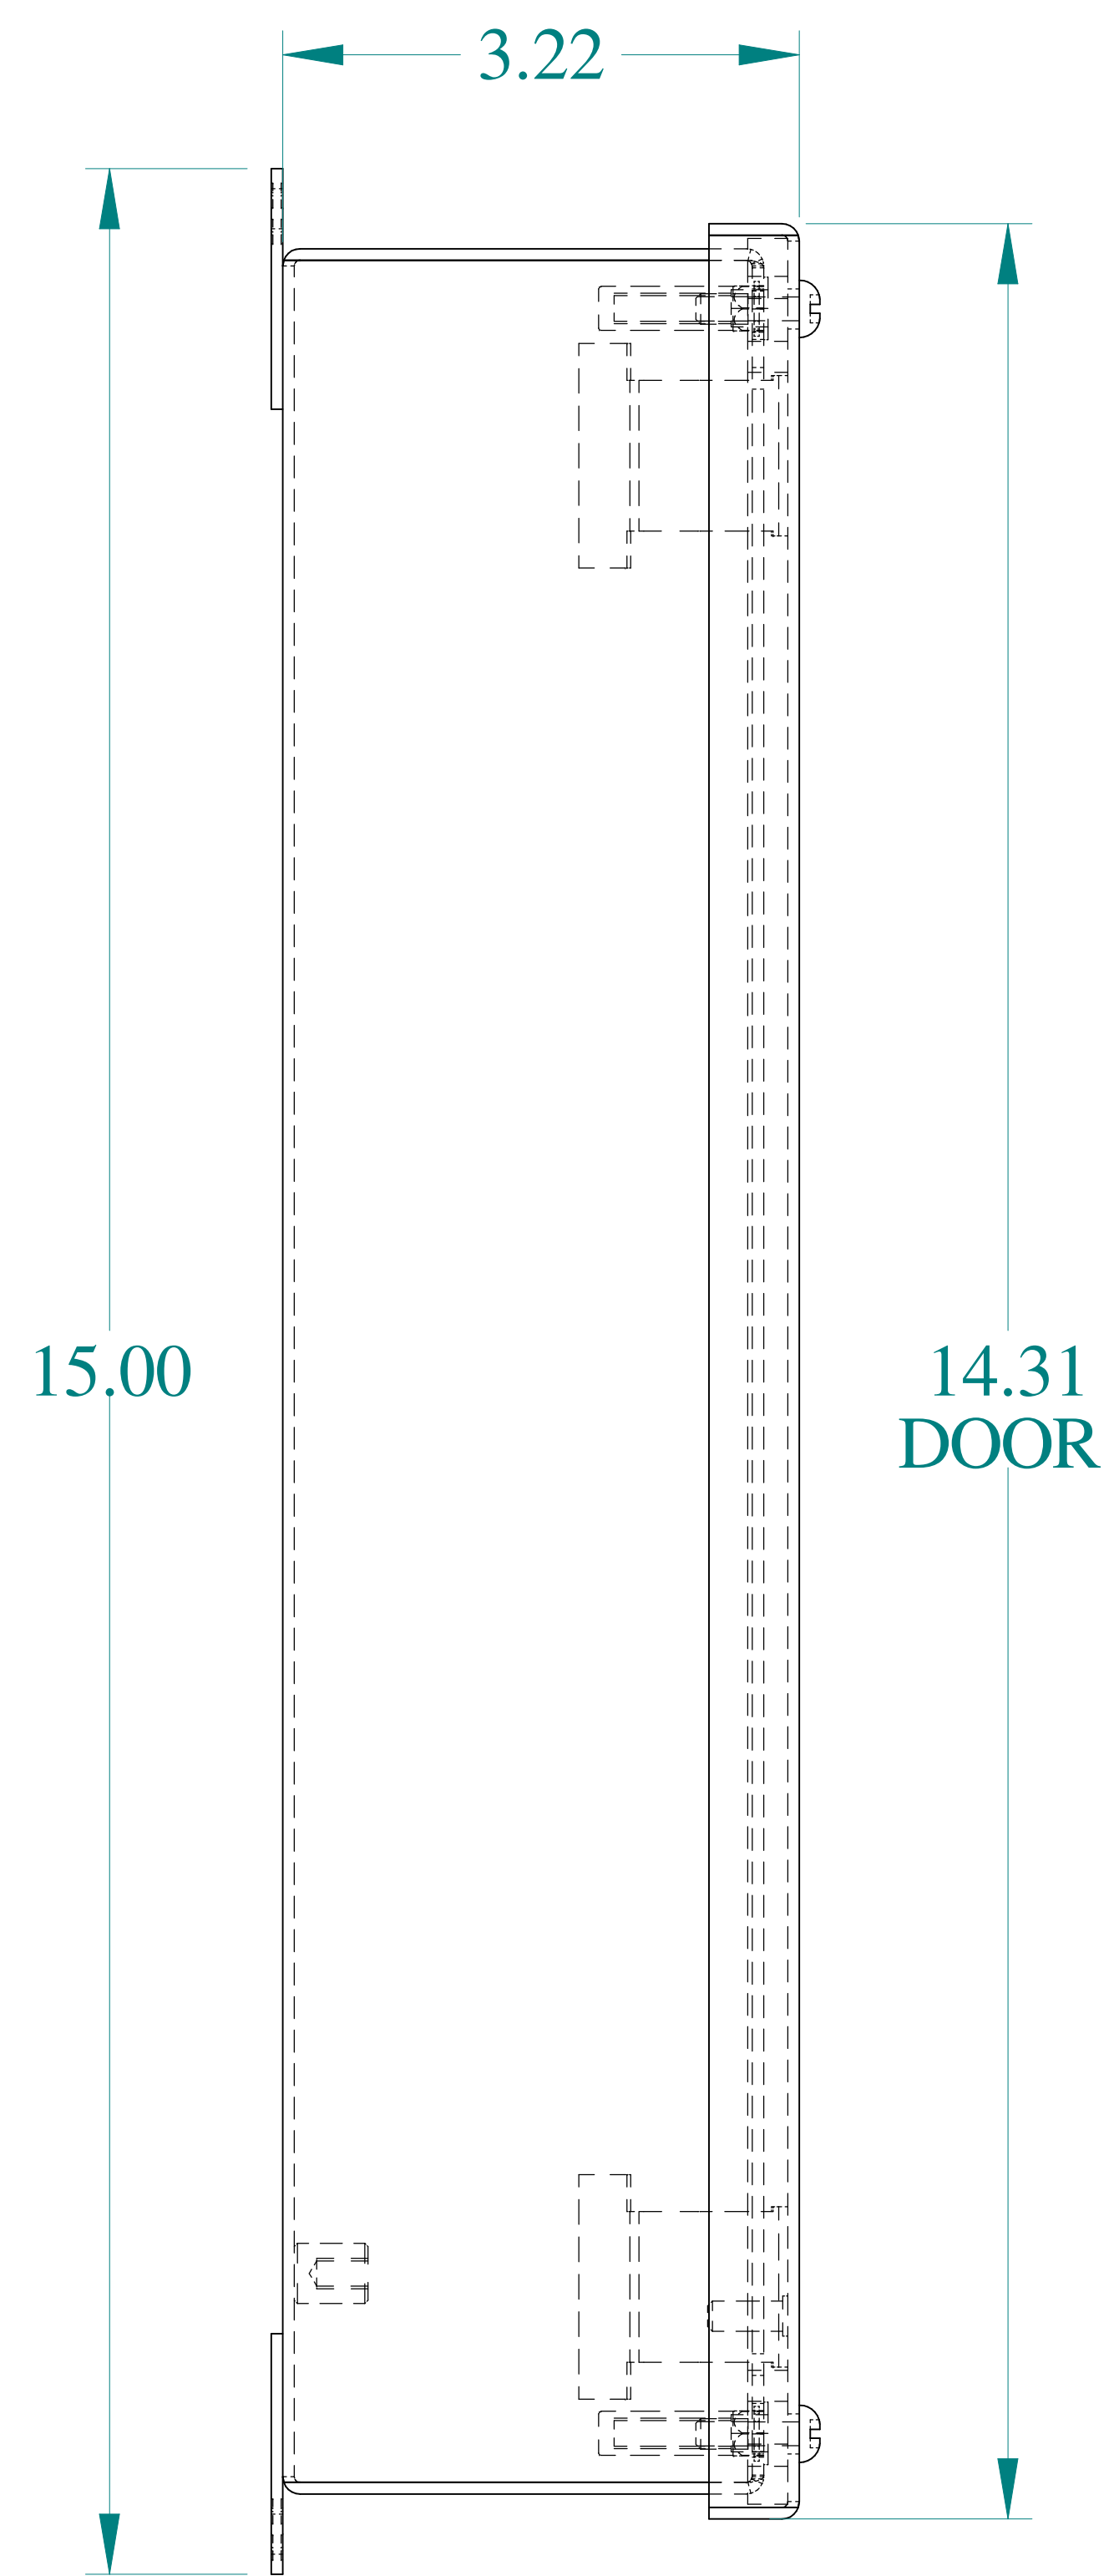

TOP VIEW

SIDE VIEW

FRONT VIEW

SIDE VIEW

BACK VIEW

BOTTOM VIEW

ISOMETRIC VIEWS

Data subject to change without notice.

Part #: 1436V

Date: Mar. 24, 2019

Link: www.hammmfg.com/1436V