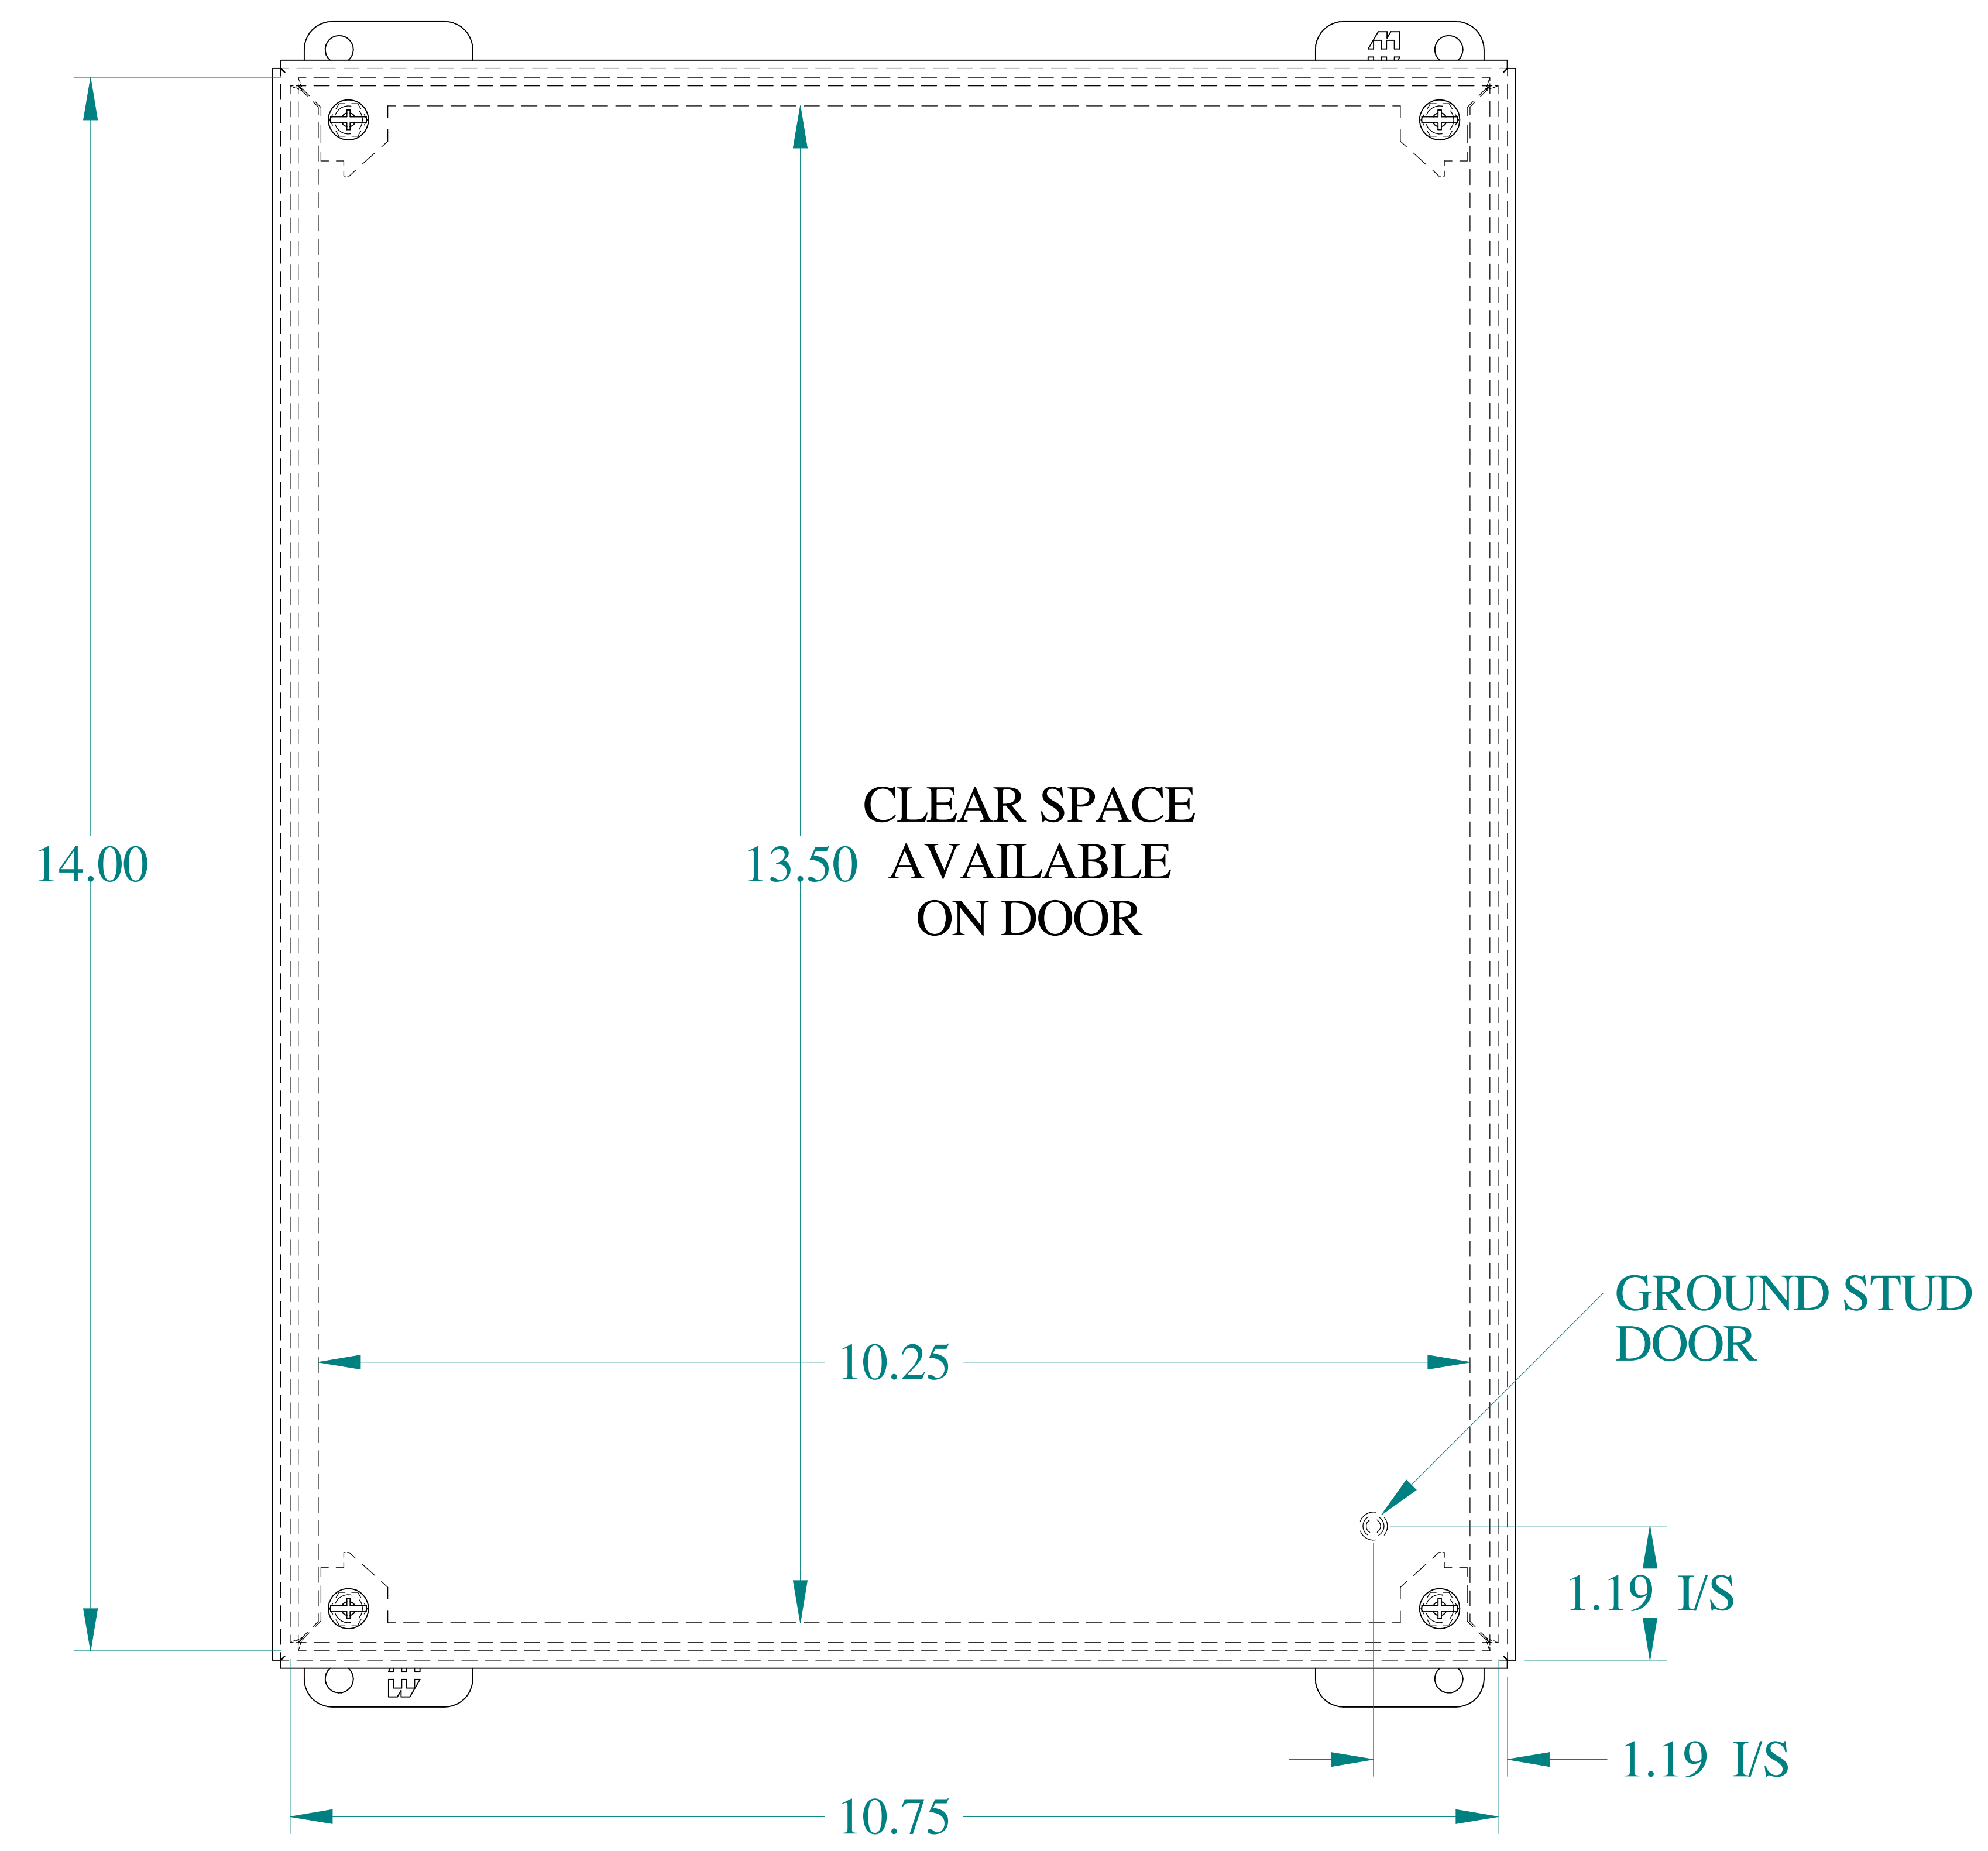

TOP VIEW

SIDE VIEW

FRONT VIEW

SIDE VIEW

BACK VIEW

BOTTOM VIEW

ISOMETRIC VIEWS

Data subject to change without notice.

Part #: 1436V

Date: Mar. 24, 2019

Link: www.hammmfg.com/1436V