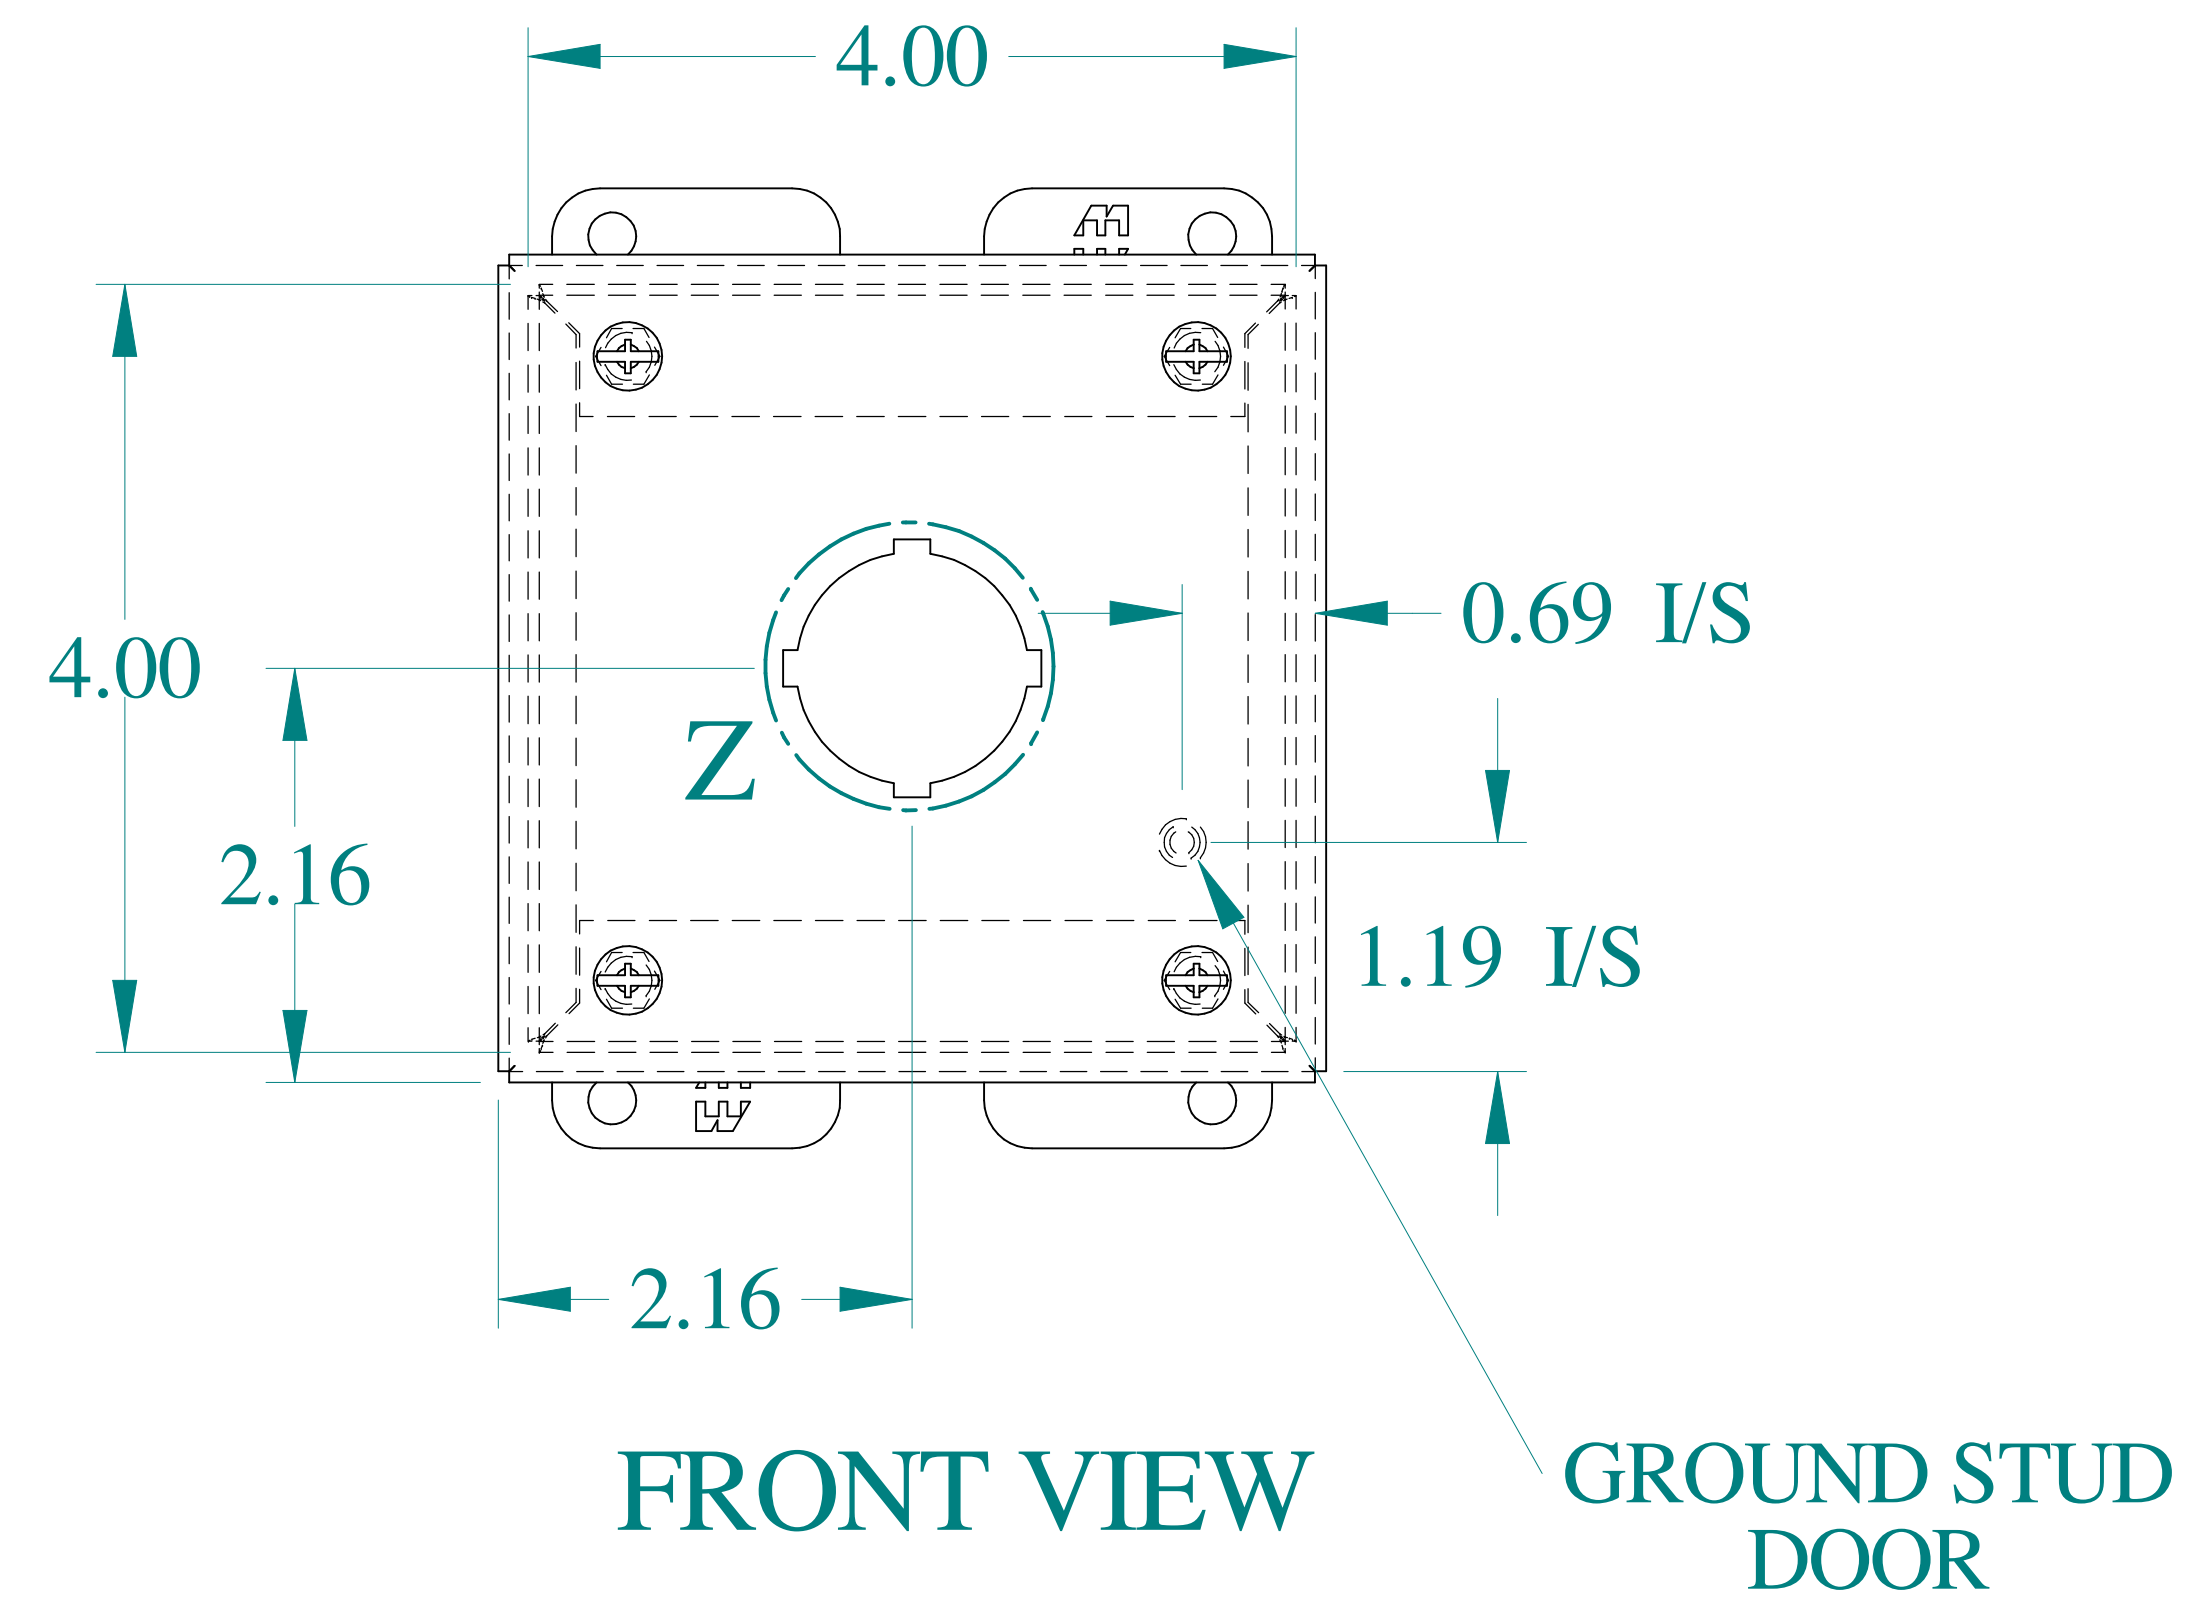

TOP VIEW

DETAIL Z
TYP

ISOMETRIC VIEWS

SIDE VIEW

FRONT VIEW

SIDE VIEW

BACK VIEW

BOTTOM VIEW

Data subject to change without notice.

Part # : 1437A

Date : Mar. 24, 2019

Link: www.hamdmfg.com/1437A