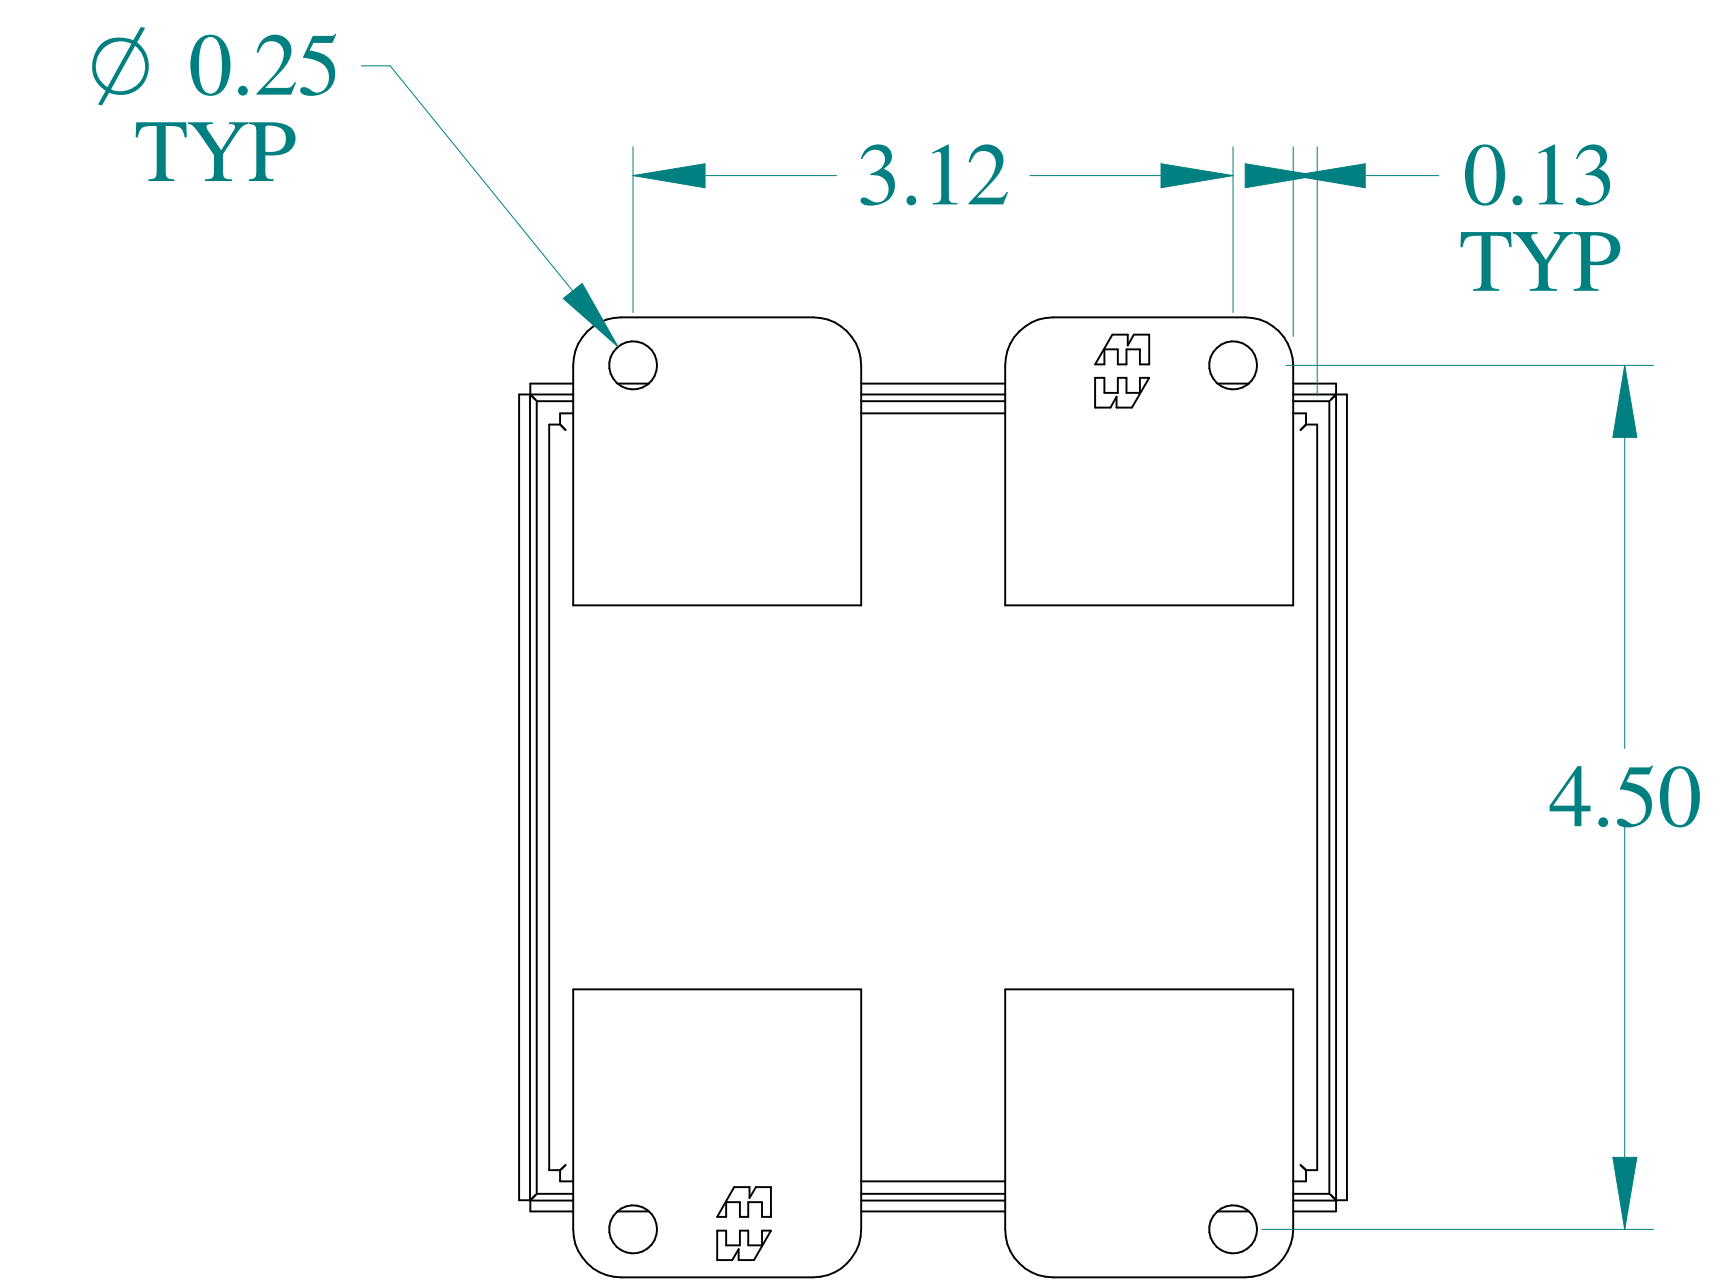

TOP VIEW

DETAIL Z
TYP

ISOMETRIC VIEWS

SIDE VIEW

FRONT VIEW

SIDE VIEW

BACK VIEW

BOTTOM VIEW

Data subject to change without notice.

Part # : 1437A

Date : Mar. 24, 2019

Link: www.hamdmfg.com/1437A