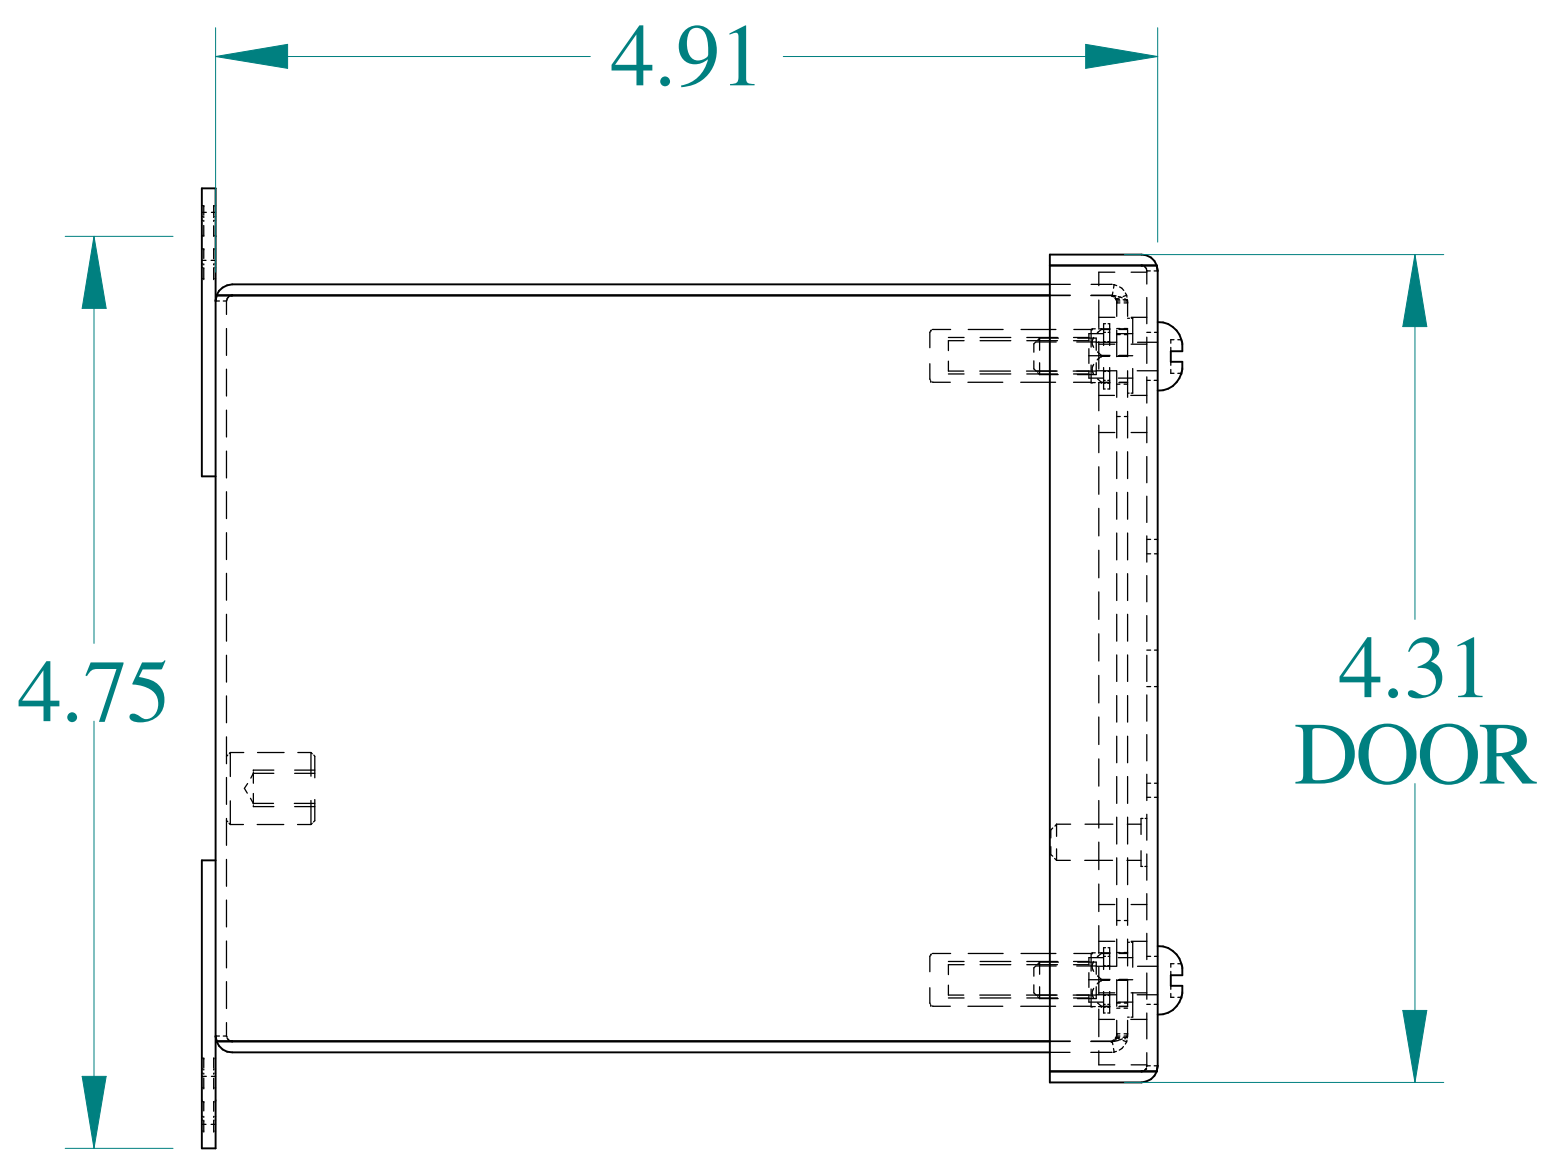

TOP VIEW

DETAIL Z
TYP

ISOMETRIC VIEWS

SIDE VIEW

FRONT VIEW

SIDE VIEW

BACK VIEW

BOTTOM VIEW

Data subject to change without notice.

Part # : 1437A

Date : Mar. 24, 2019

Link: www.hamdmfg.com/1437A