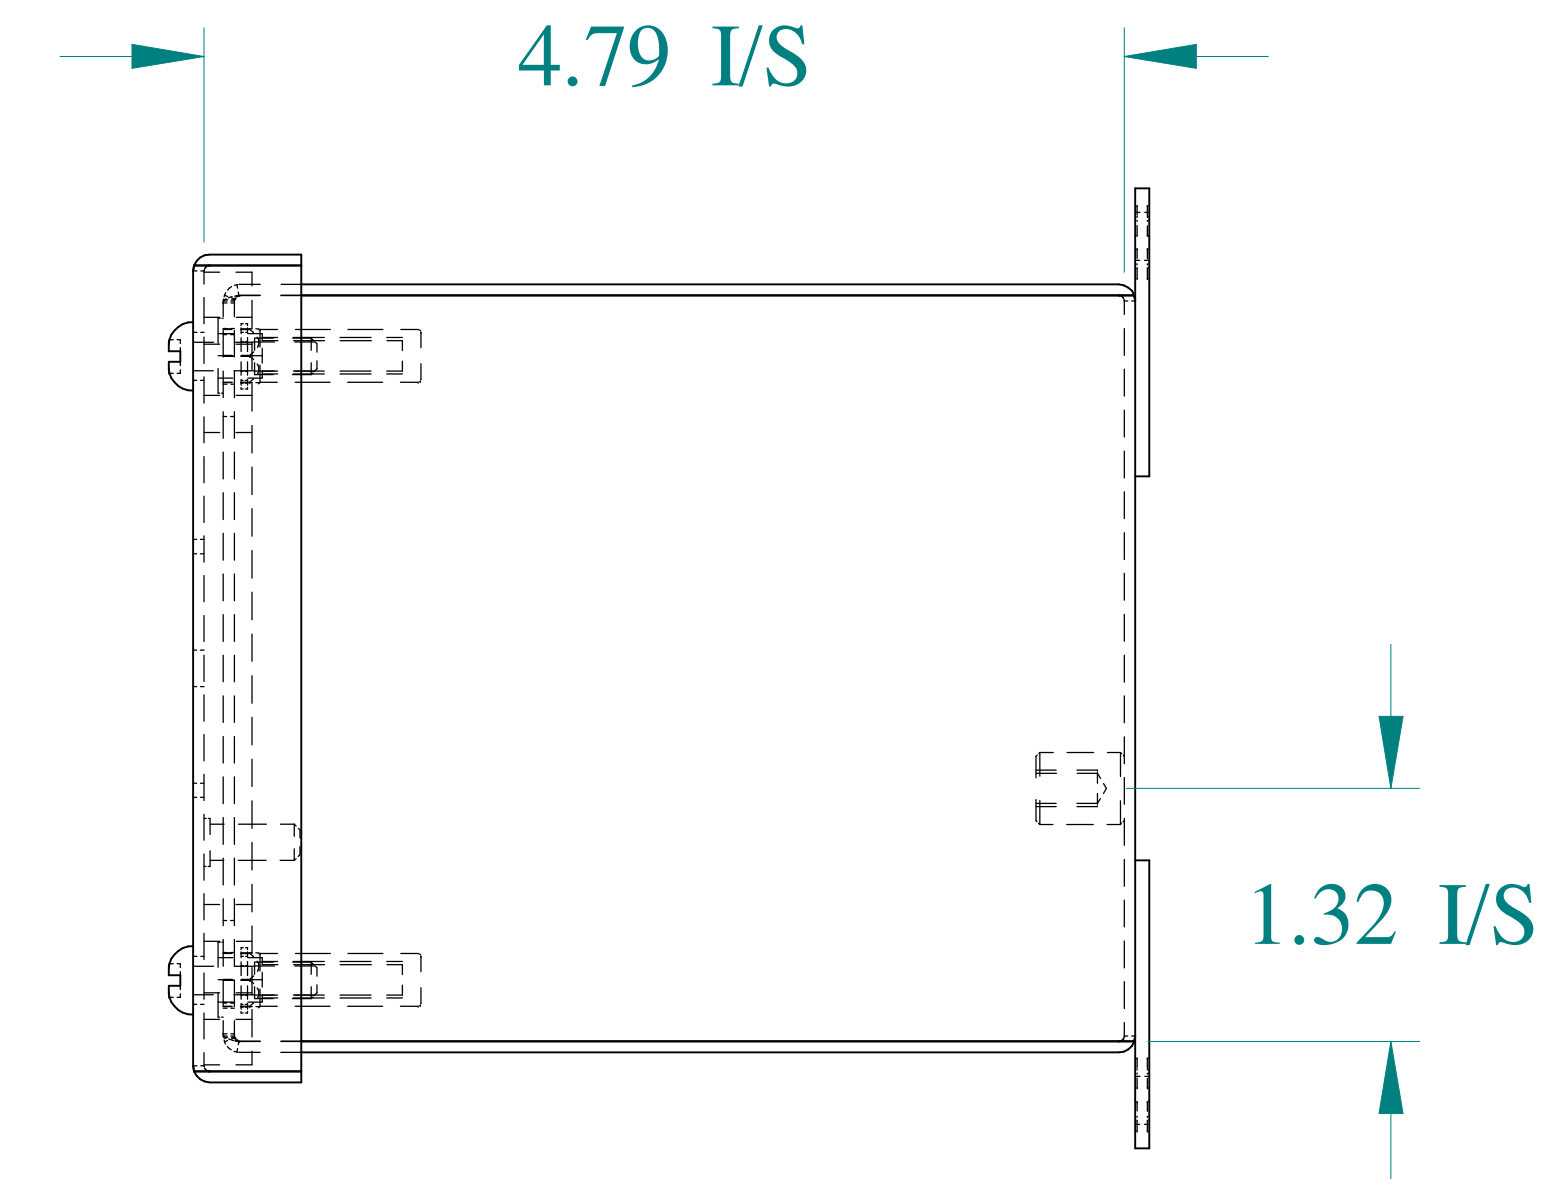

TOP VIEW

DETAIL Z
TYP

ISOMETRIC VIEWS

SIDE VIEW

FRONT VIEW

SIDE VIEW

BACK VIEW

BOTTOM VIEW

Data subject to change without notice.

Part # : 1437A

Date : Mar. 24, 2019

Link: www.hamdmfg.com/1437A