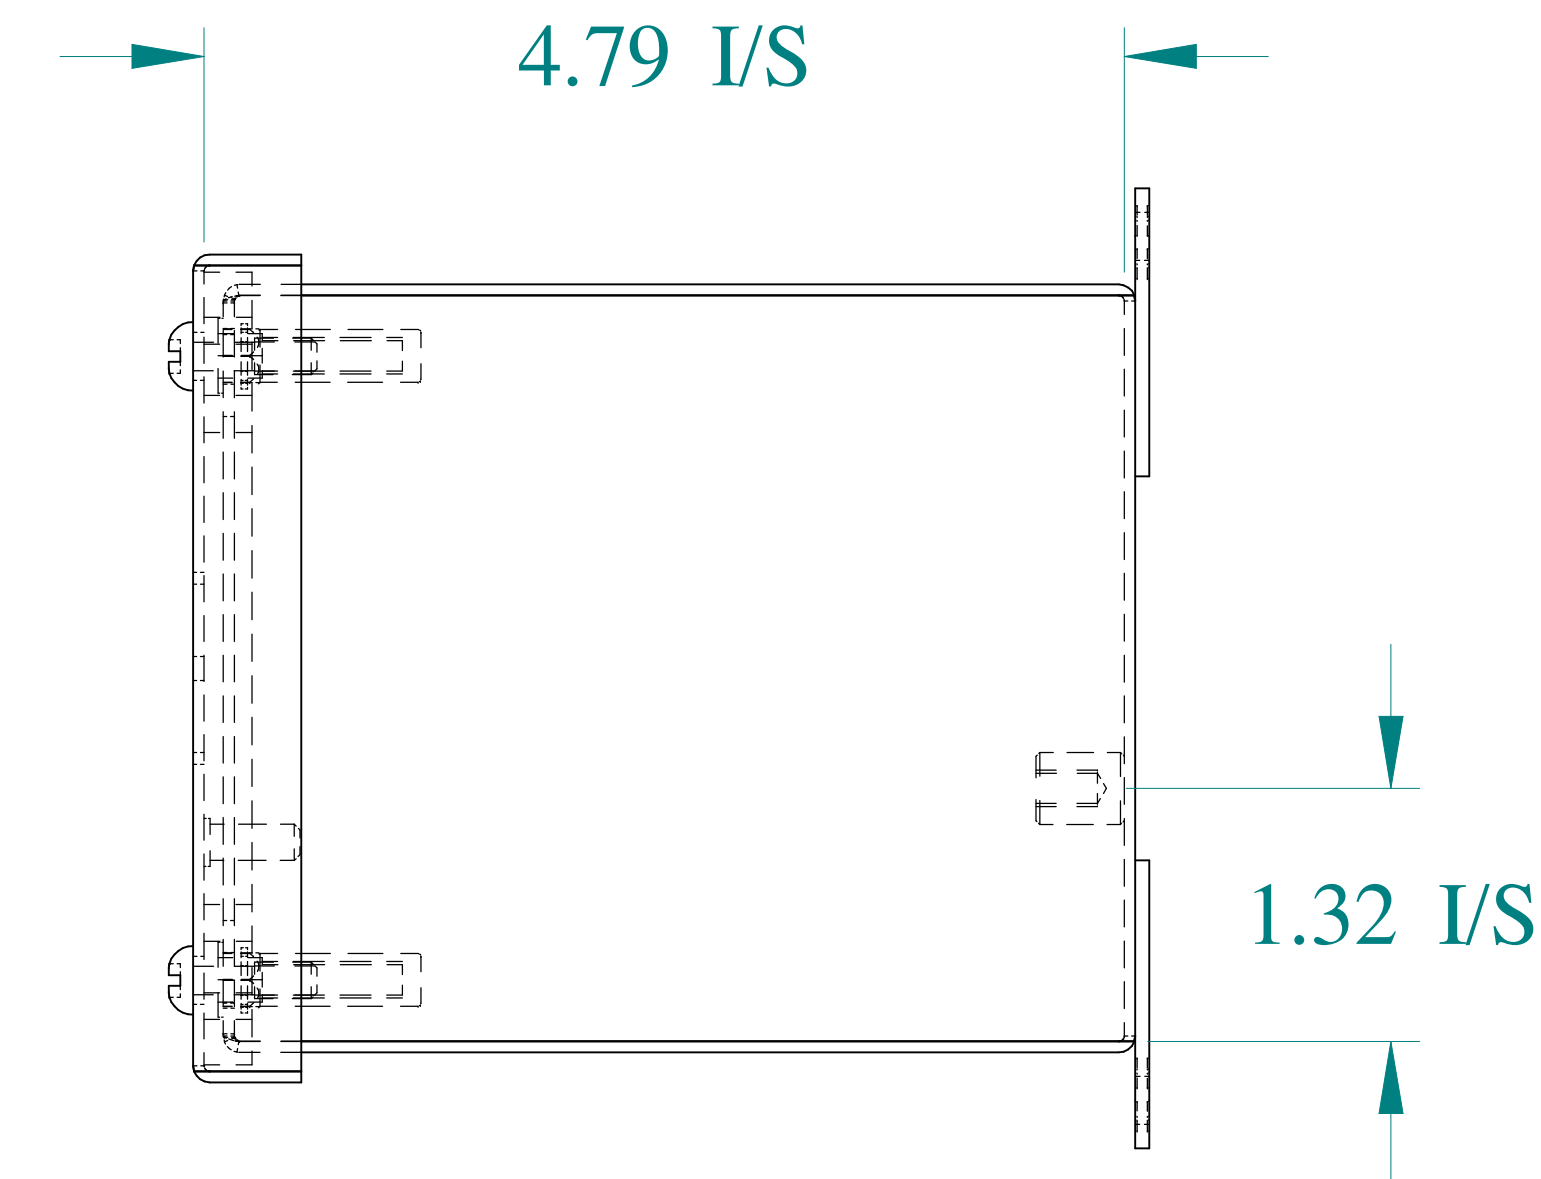

TOP VIEW

DETAIL Z
TYP

ISOMETRIC VIEWS

SIDE VIEW

FRONT VIEW

SIDE VIEW

BACK VIEW

BOTTOM VIEW

Data subject to change without notice.

Part # : 1437MA

Date : Mar. 24, 2019

Link: www.hamdmfg.com/1437MA