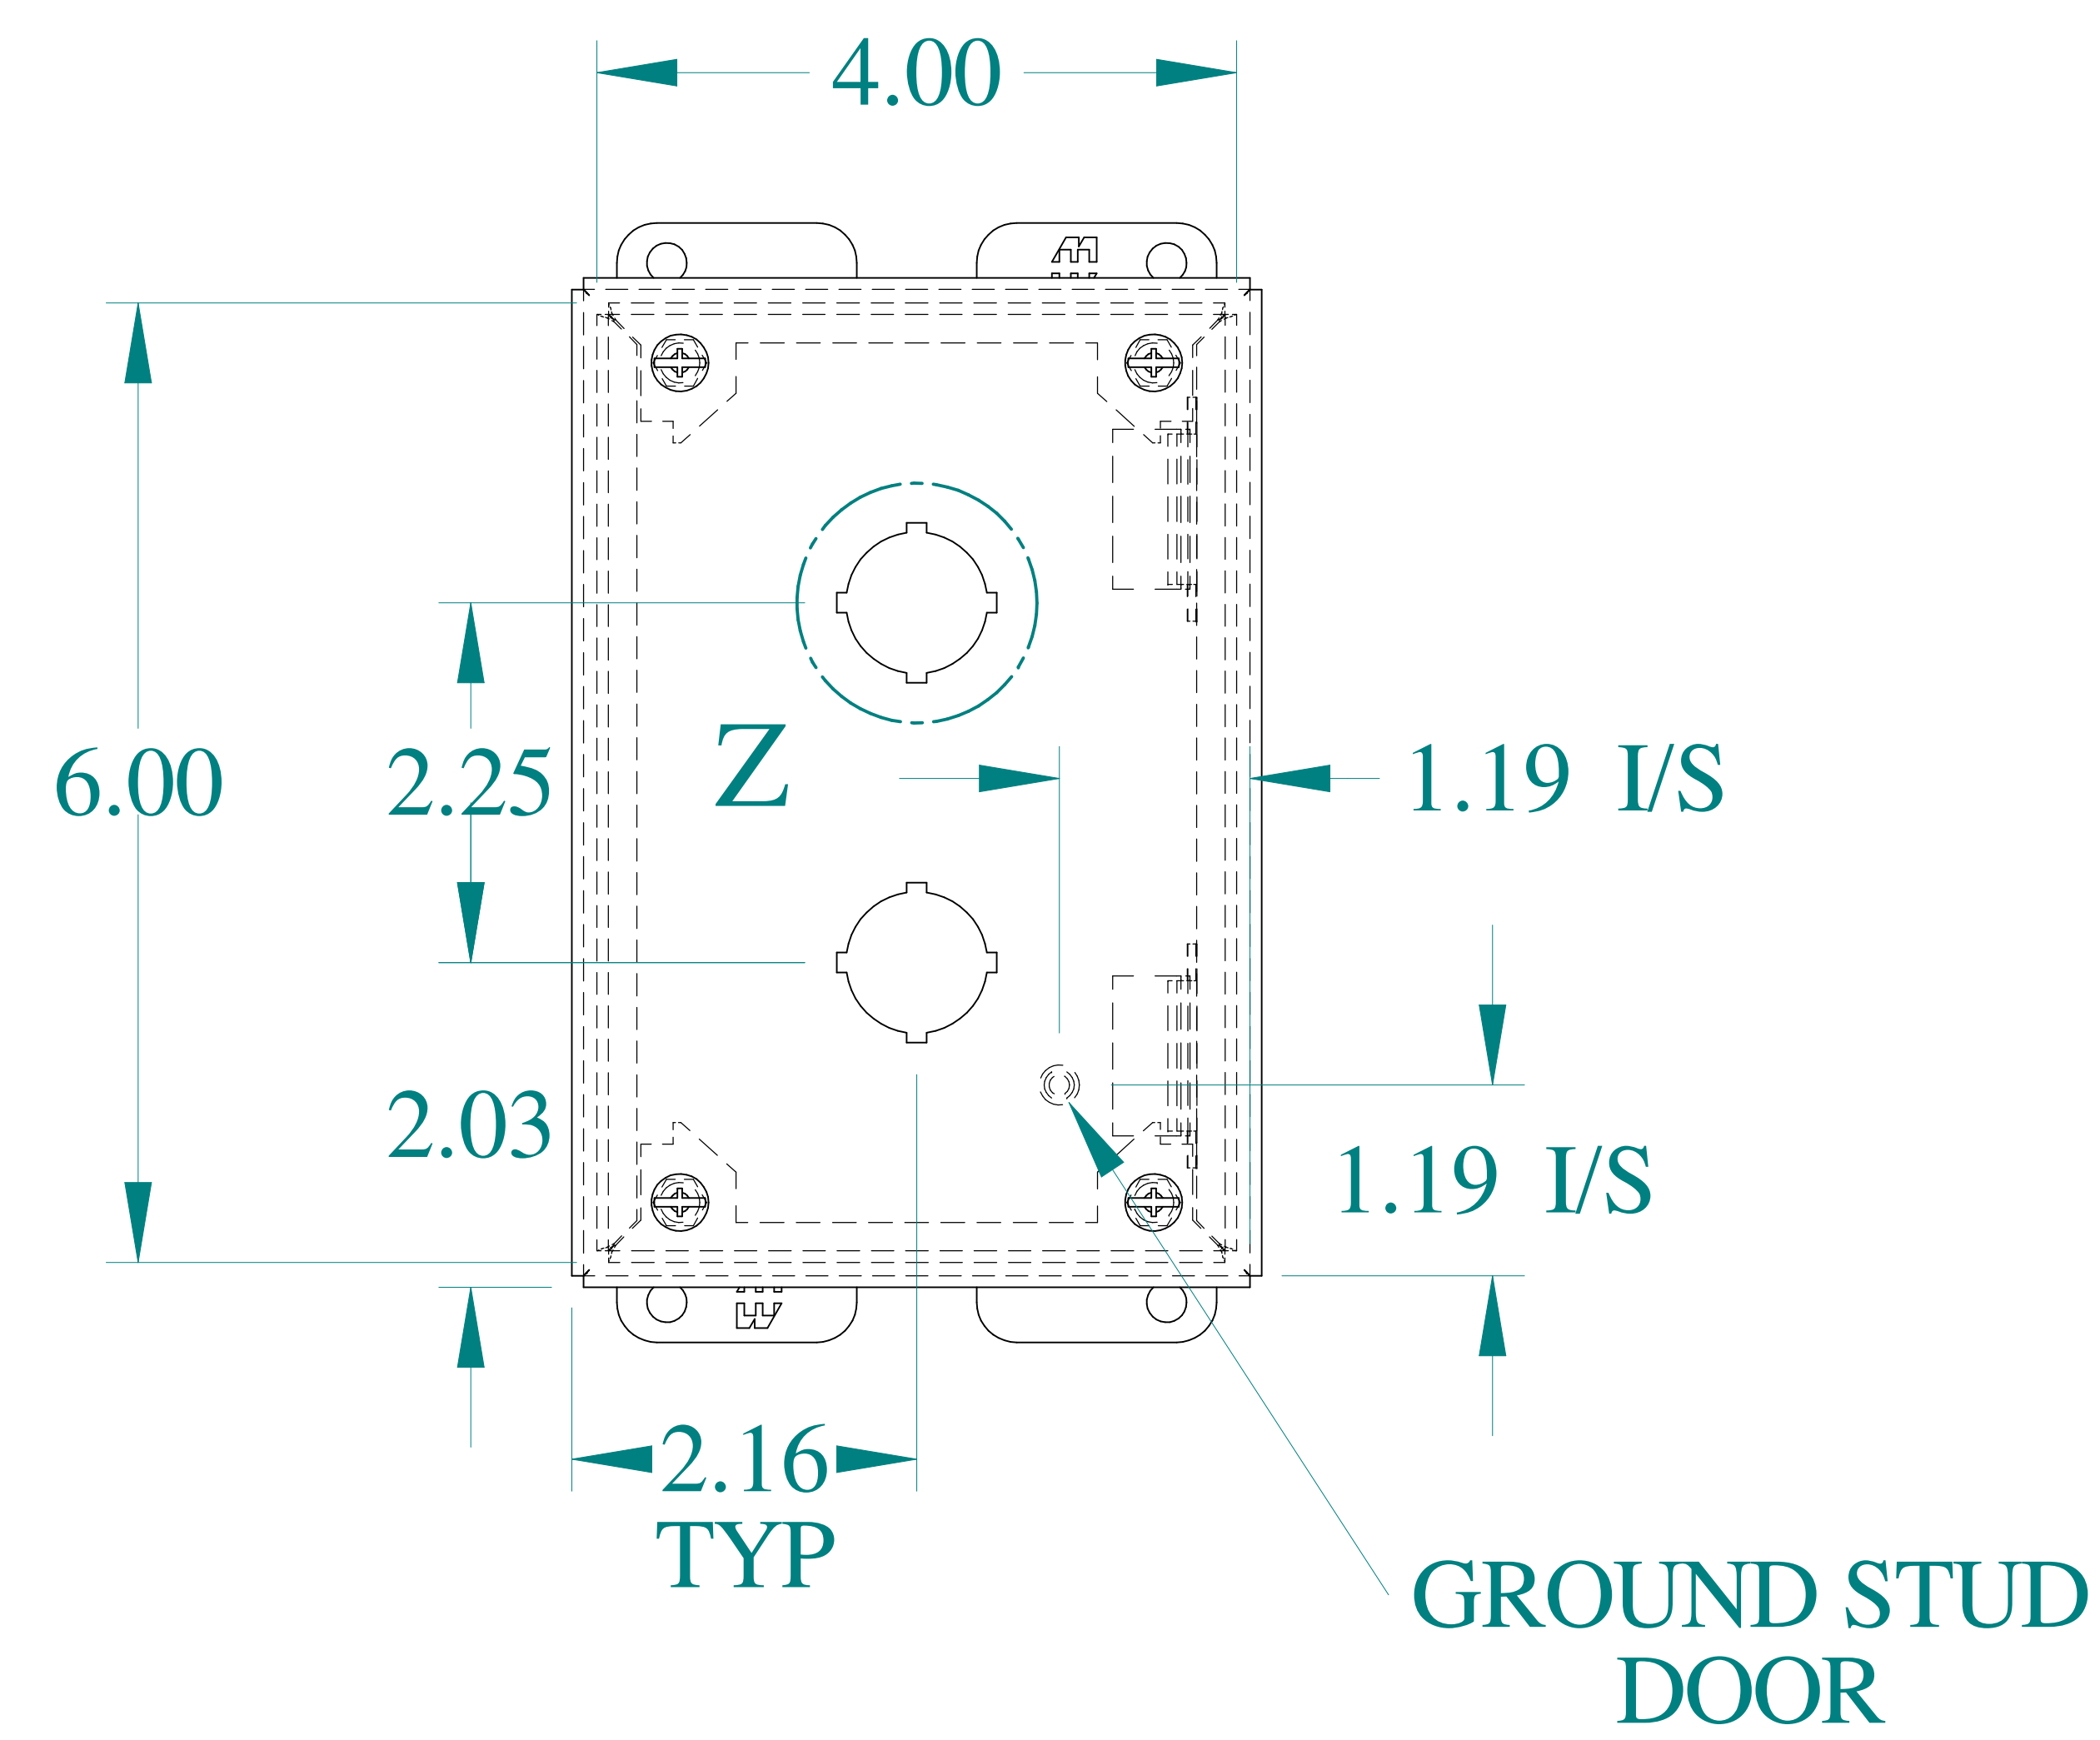

TOP VIEW

DETAIL Z
TYP

ISOMETRIC VIEWS

SIDE VIEW

FRONT VIEW

SIDE VIEW

BACK VIEW

BOTTOM VIEW

Data subject to change without notice.

Part #: 1437MB

Date: Mar. 24, 2019

Link: www.hamdfg.com/1437MB