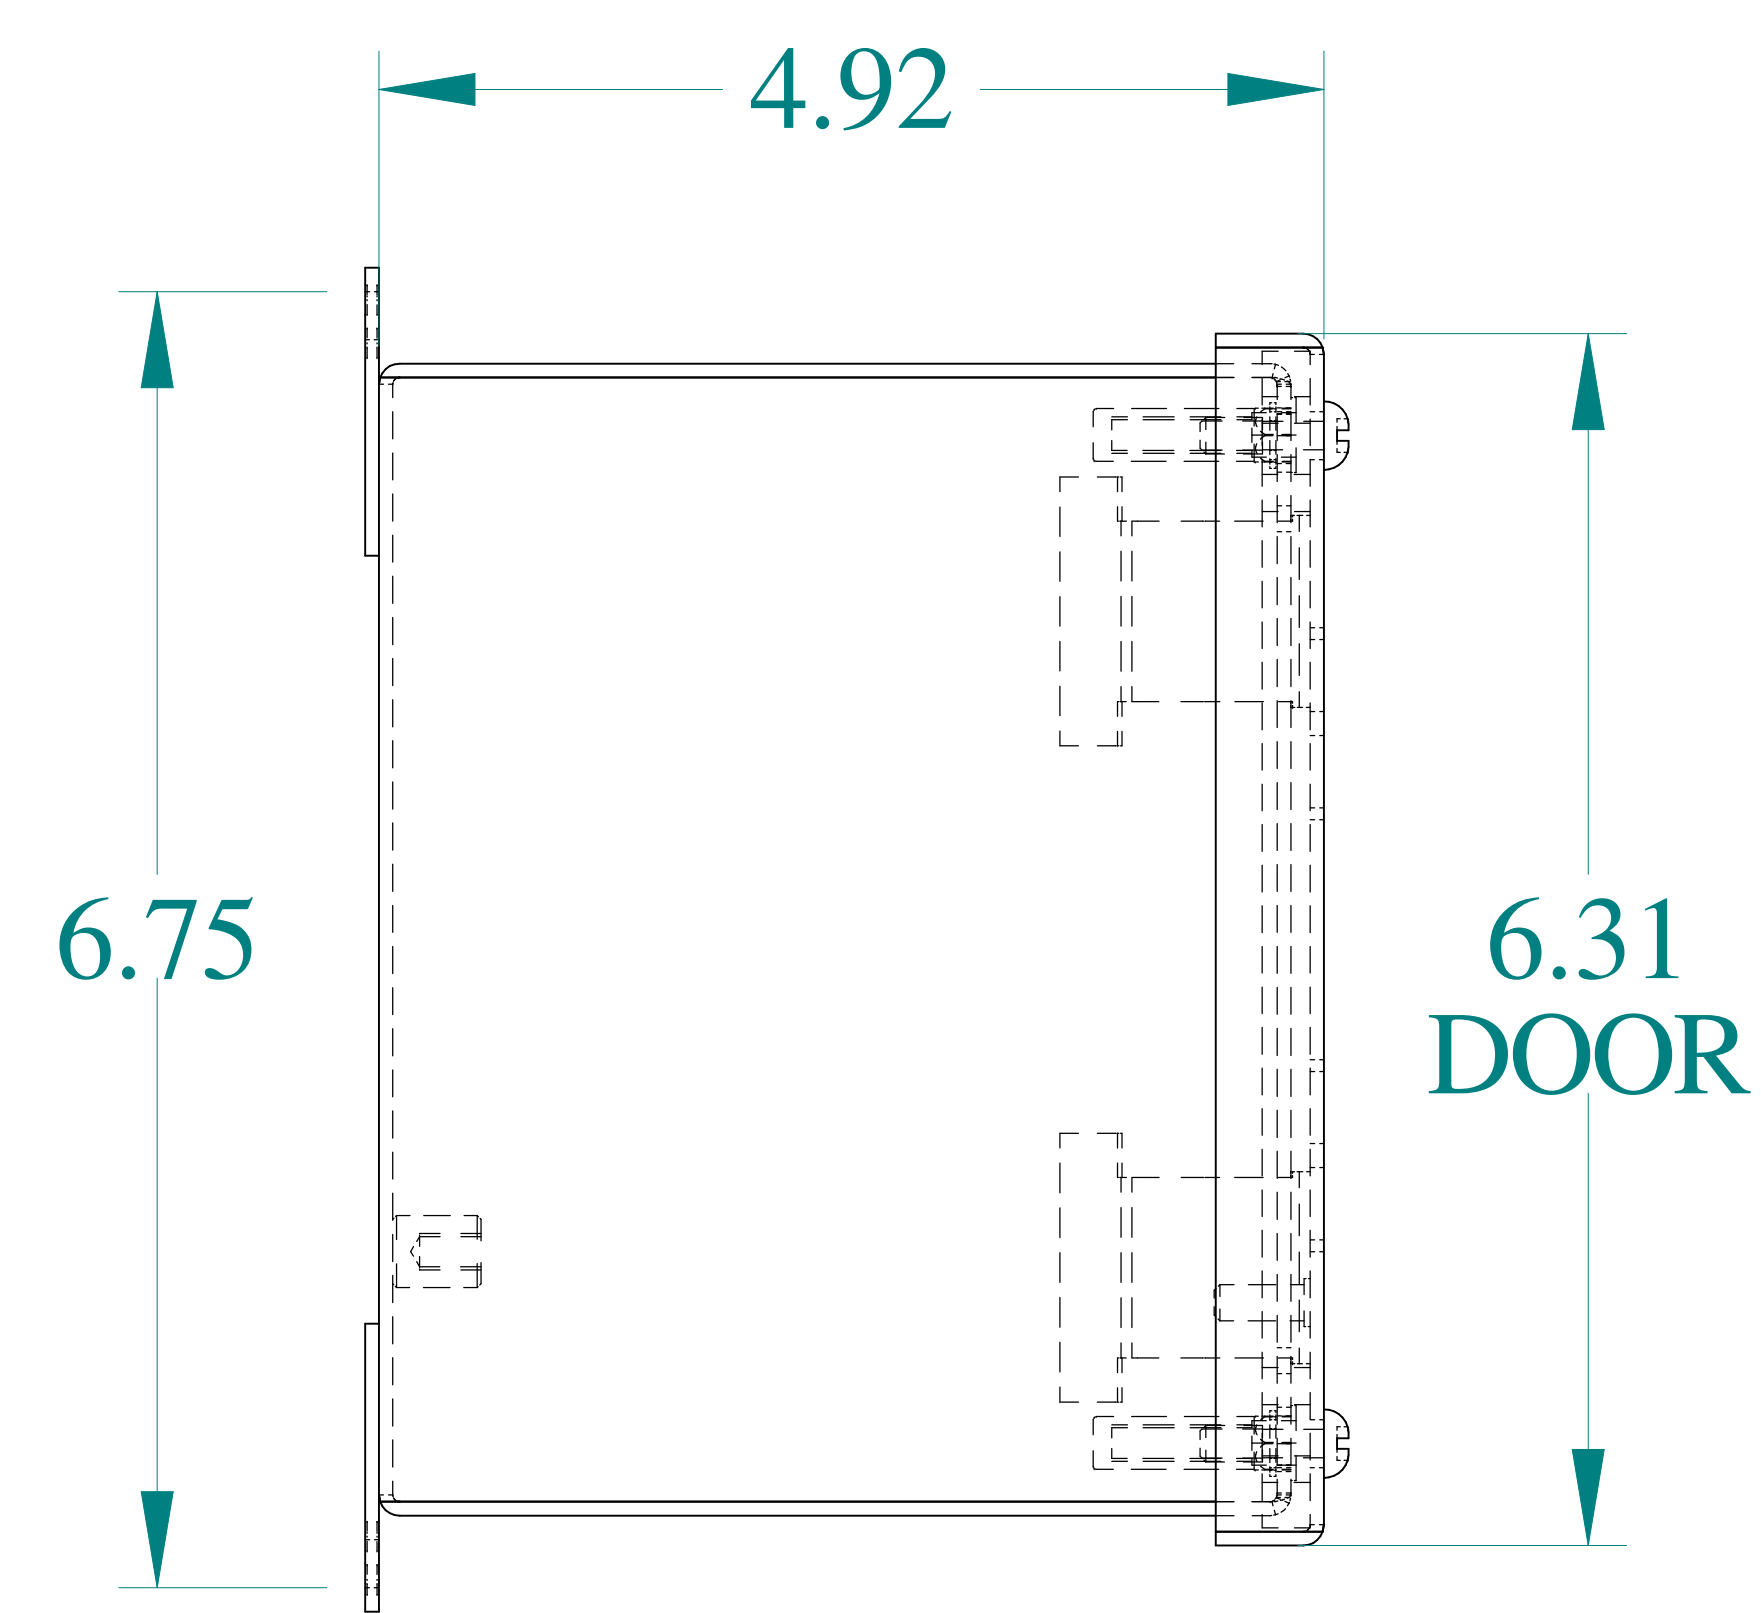

TOP VIEW

DETAIL Z
TYP

ISOMETRIC VIEWS

SIDE VIEW

FRONT VIEW

SIDE VIEW

BACK VIEW

BOTTOM VIEW

Data subject to change without notice.

Part #: 1437MB

Date: Mar. 24, 2019

Link: www.hamdfg.com/1437MB