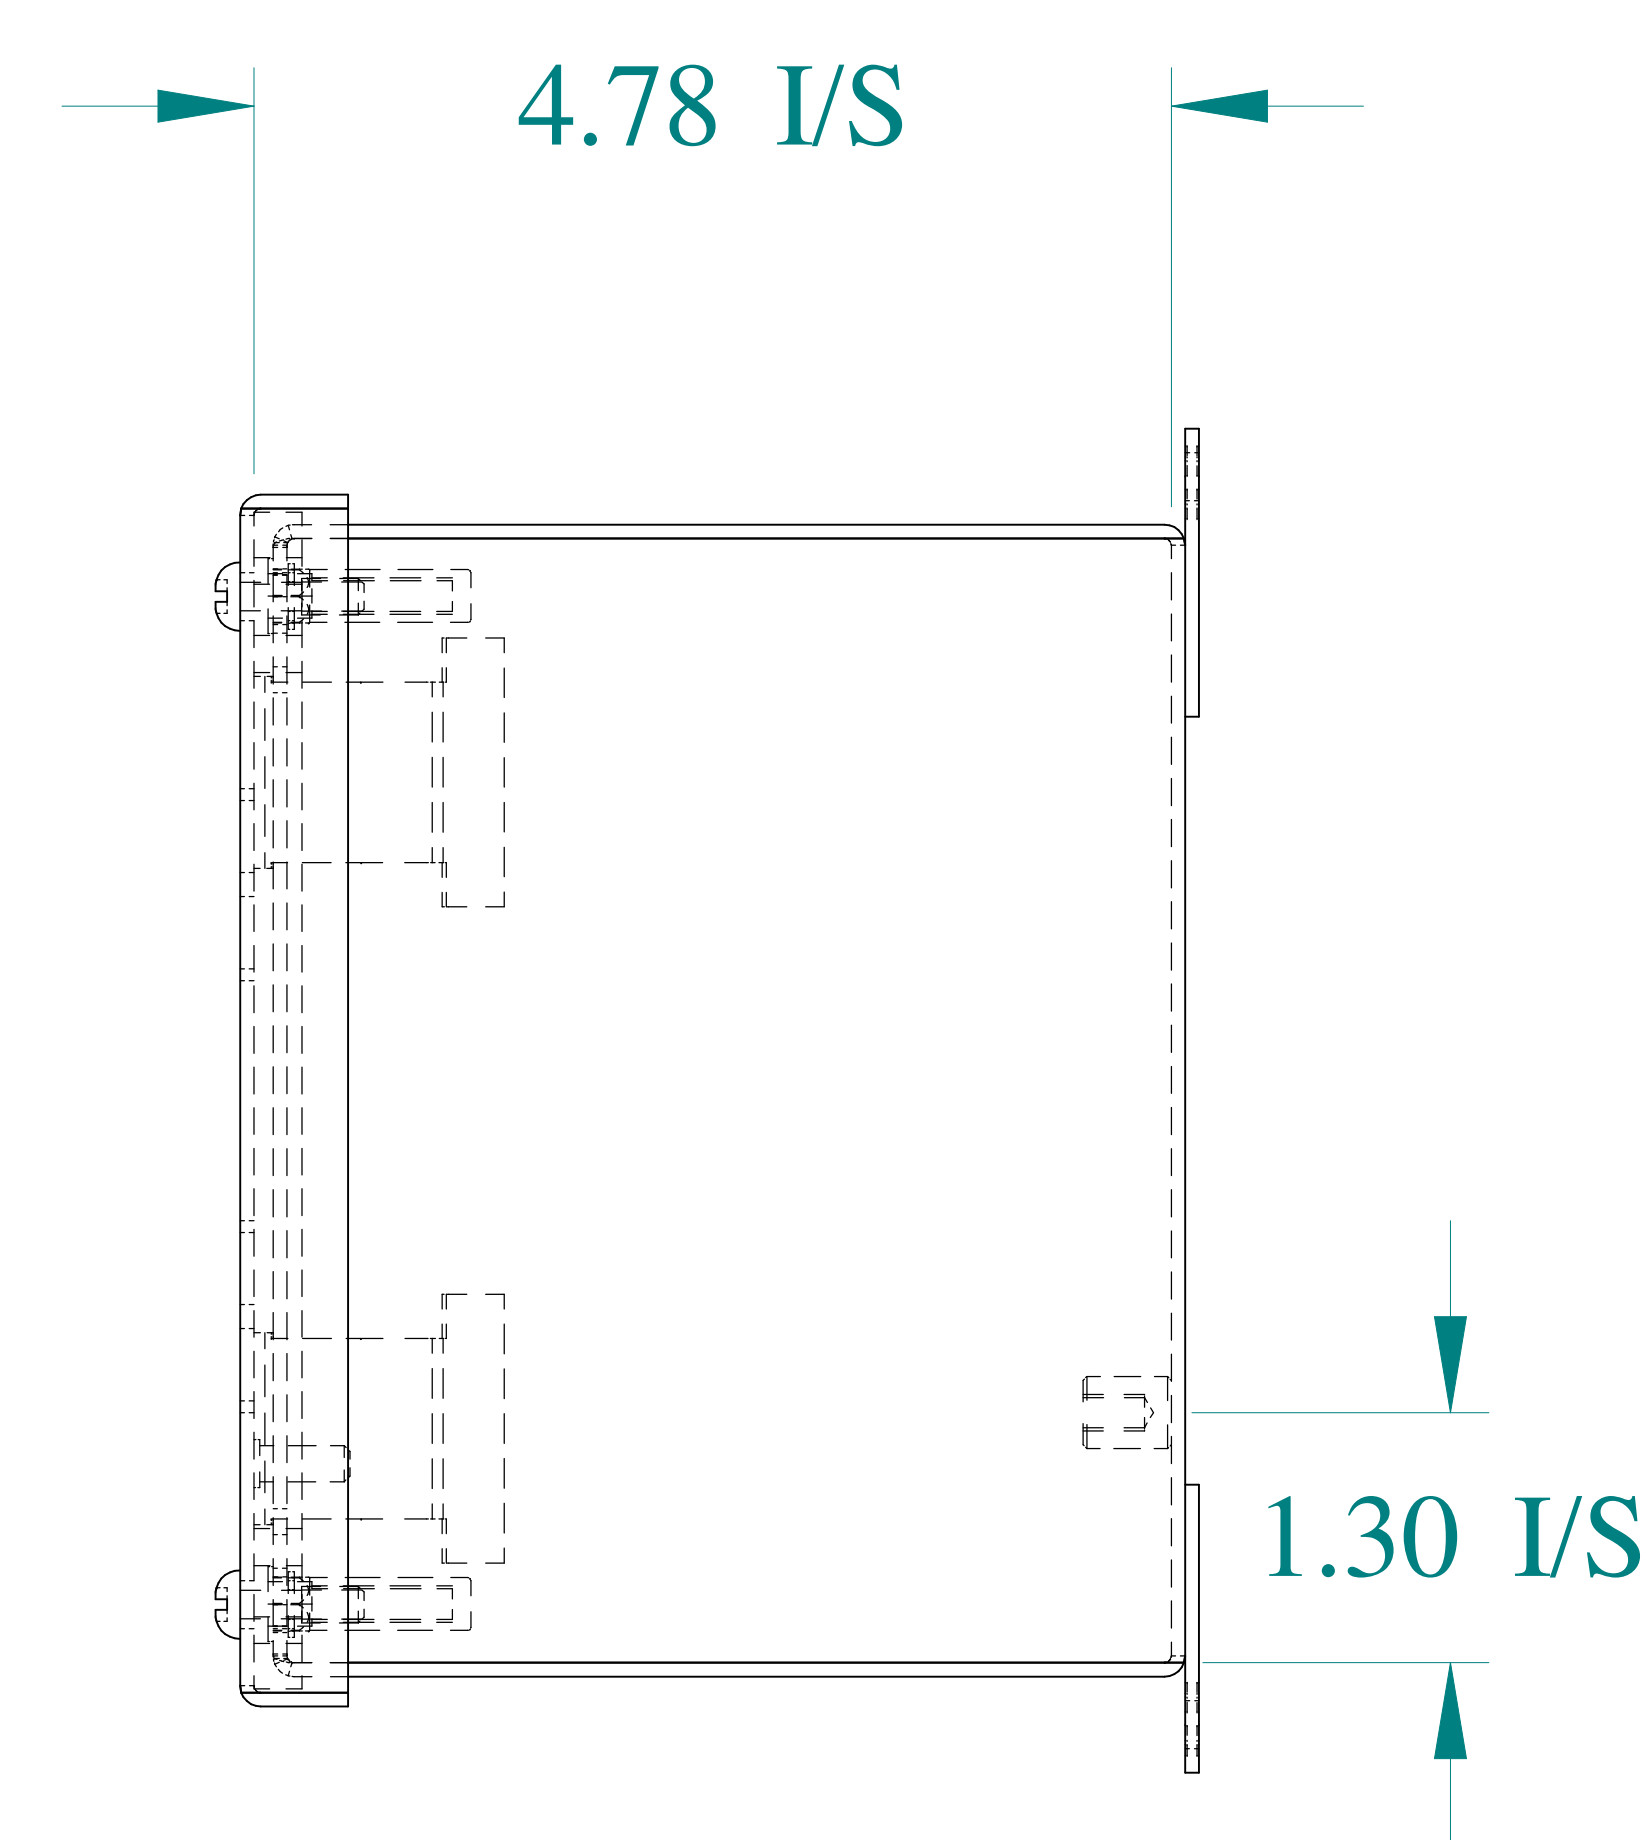

TOP VIEW

DETAIL Z
TYP

ISOMETRIC VIEWS

SIDE VIEW

FRONT VIEW

SIDE VIEW

BACK VIEW

BOTTOM VIEW

Data subject to change without notice.

Part #: 1437MB

Date: Mar. 24, 2019

Link: www.hamdfg.com/1437MB