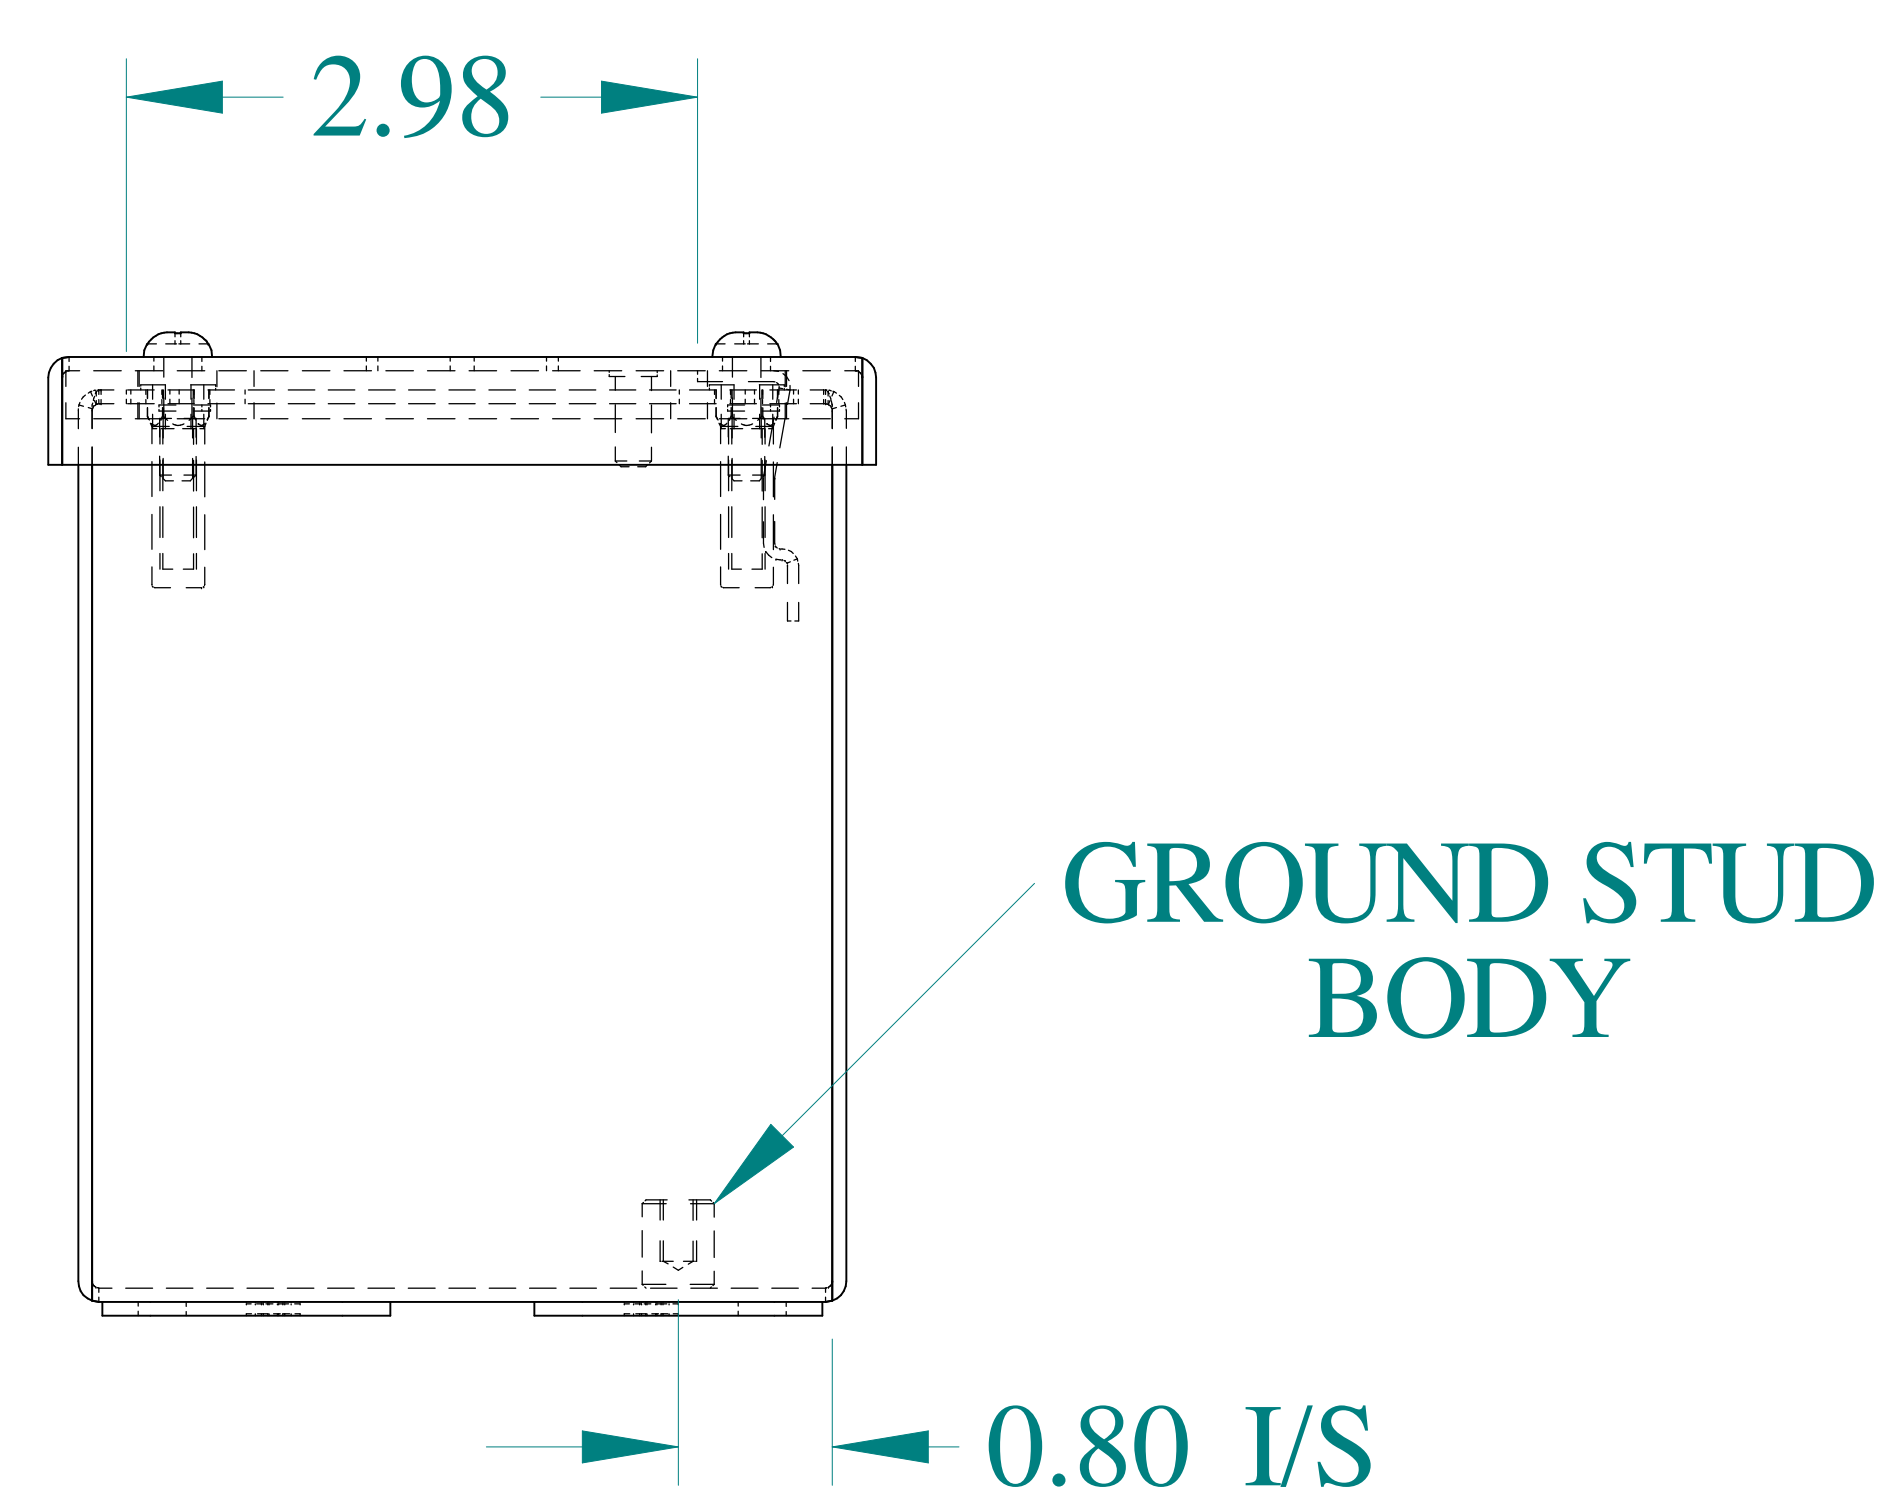

TOP VIEW

DETAIL Z
TYP

ISOMETRIC VIEWS

SIDE VIEW

FRONT VIEW

SIDE VIEW

BACK VIEW

BOTTOM VIEW

Data subject to change without notice.

Part # : 1437MD

Date : Mar. 24, 2019

Link: www.hammmfg.com/1437MD