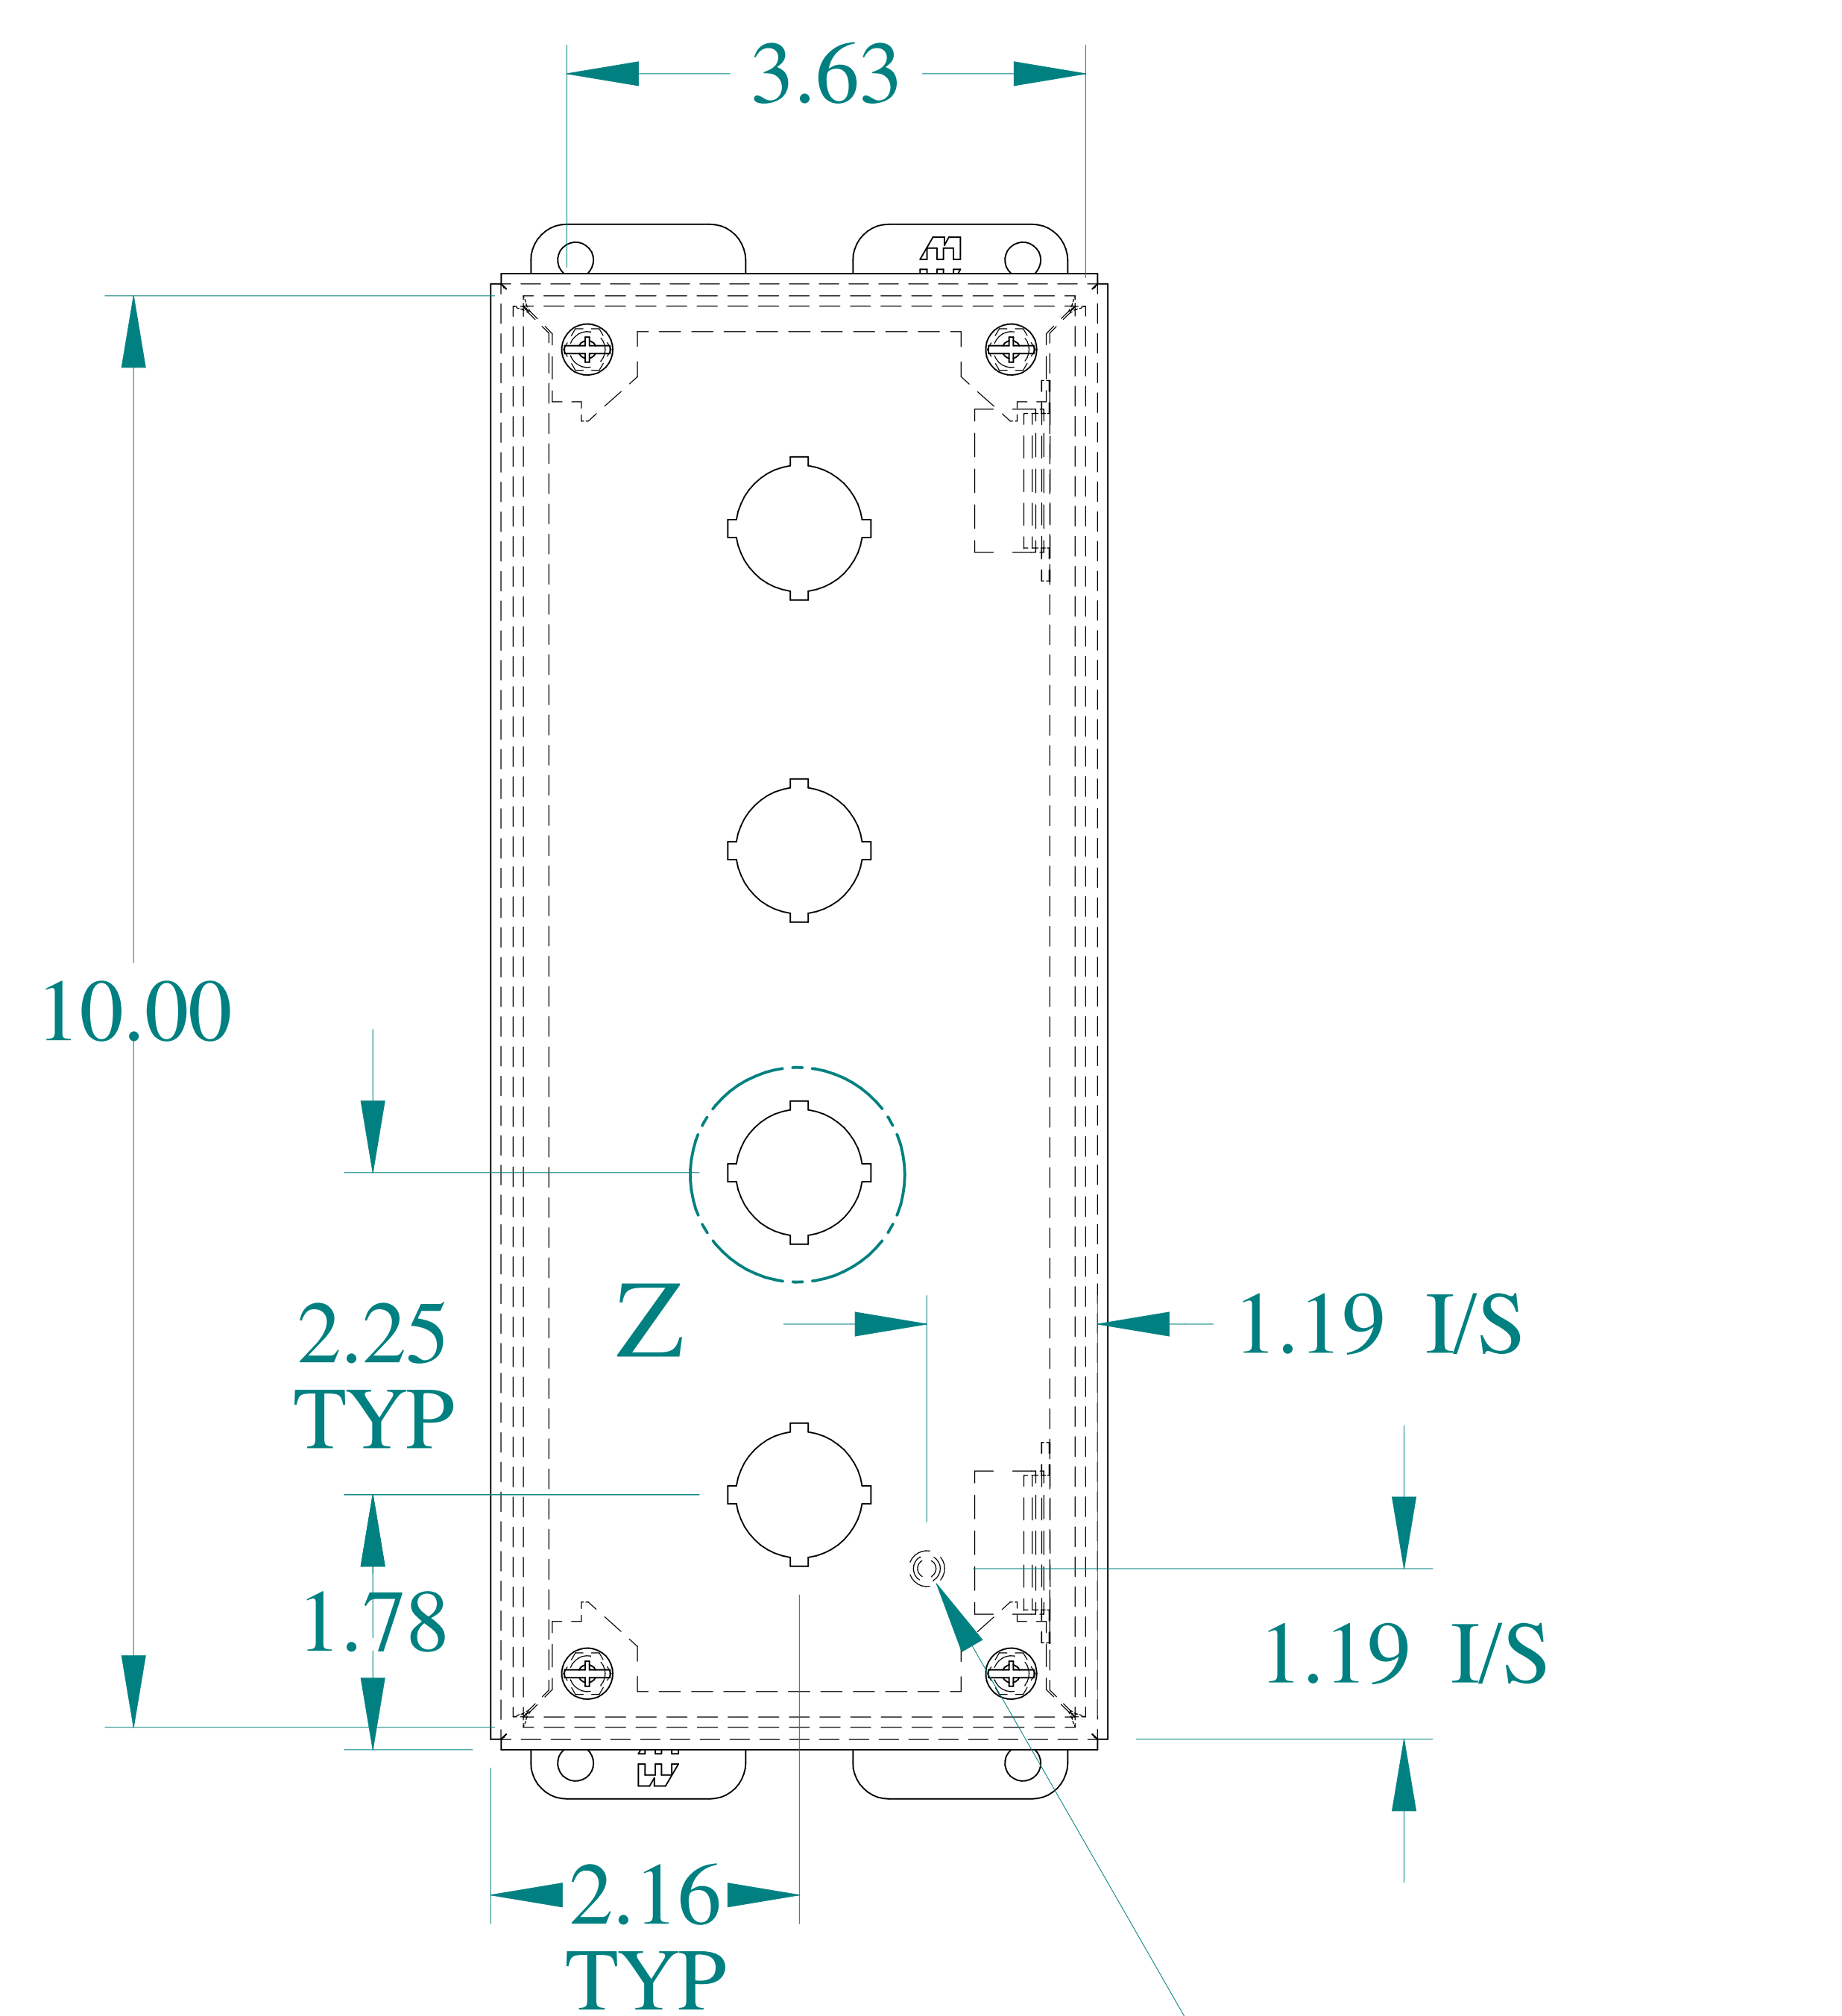

TOP VIEW

DETAIL Z
TYP

ISOMETRIC VIEWS

SIDE VIEW

FRONT VIEW

SIDE VIEW

BACK VIEW

BOTTOM VIEW

Data subject to change without notice.

Part # : 1437MD

Date : Mar. 24, 2019

Link: www.hammmfg.com/1437MD