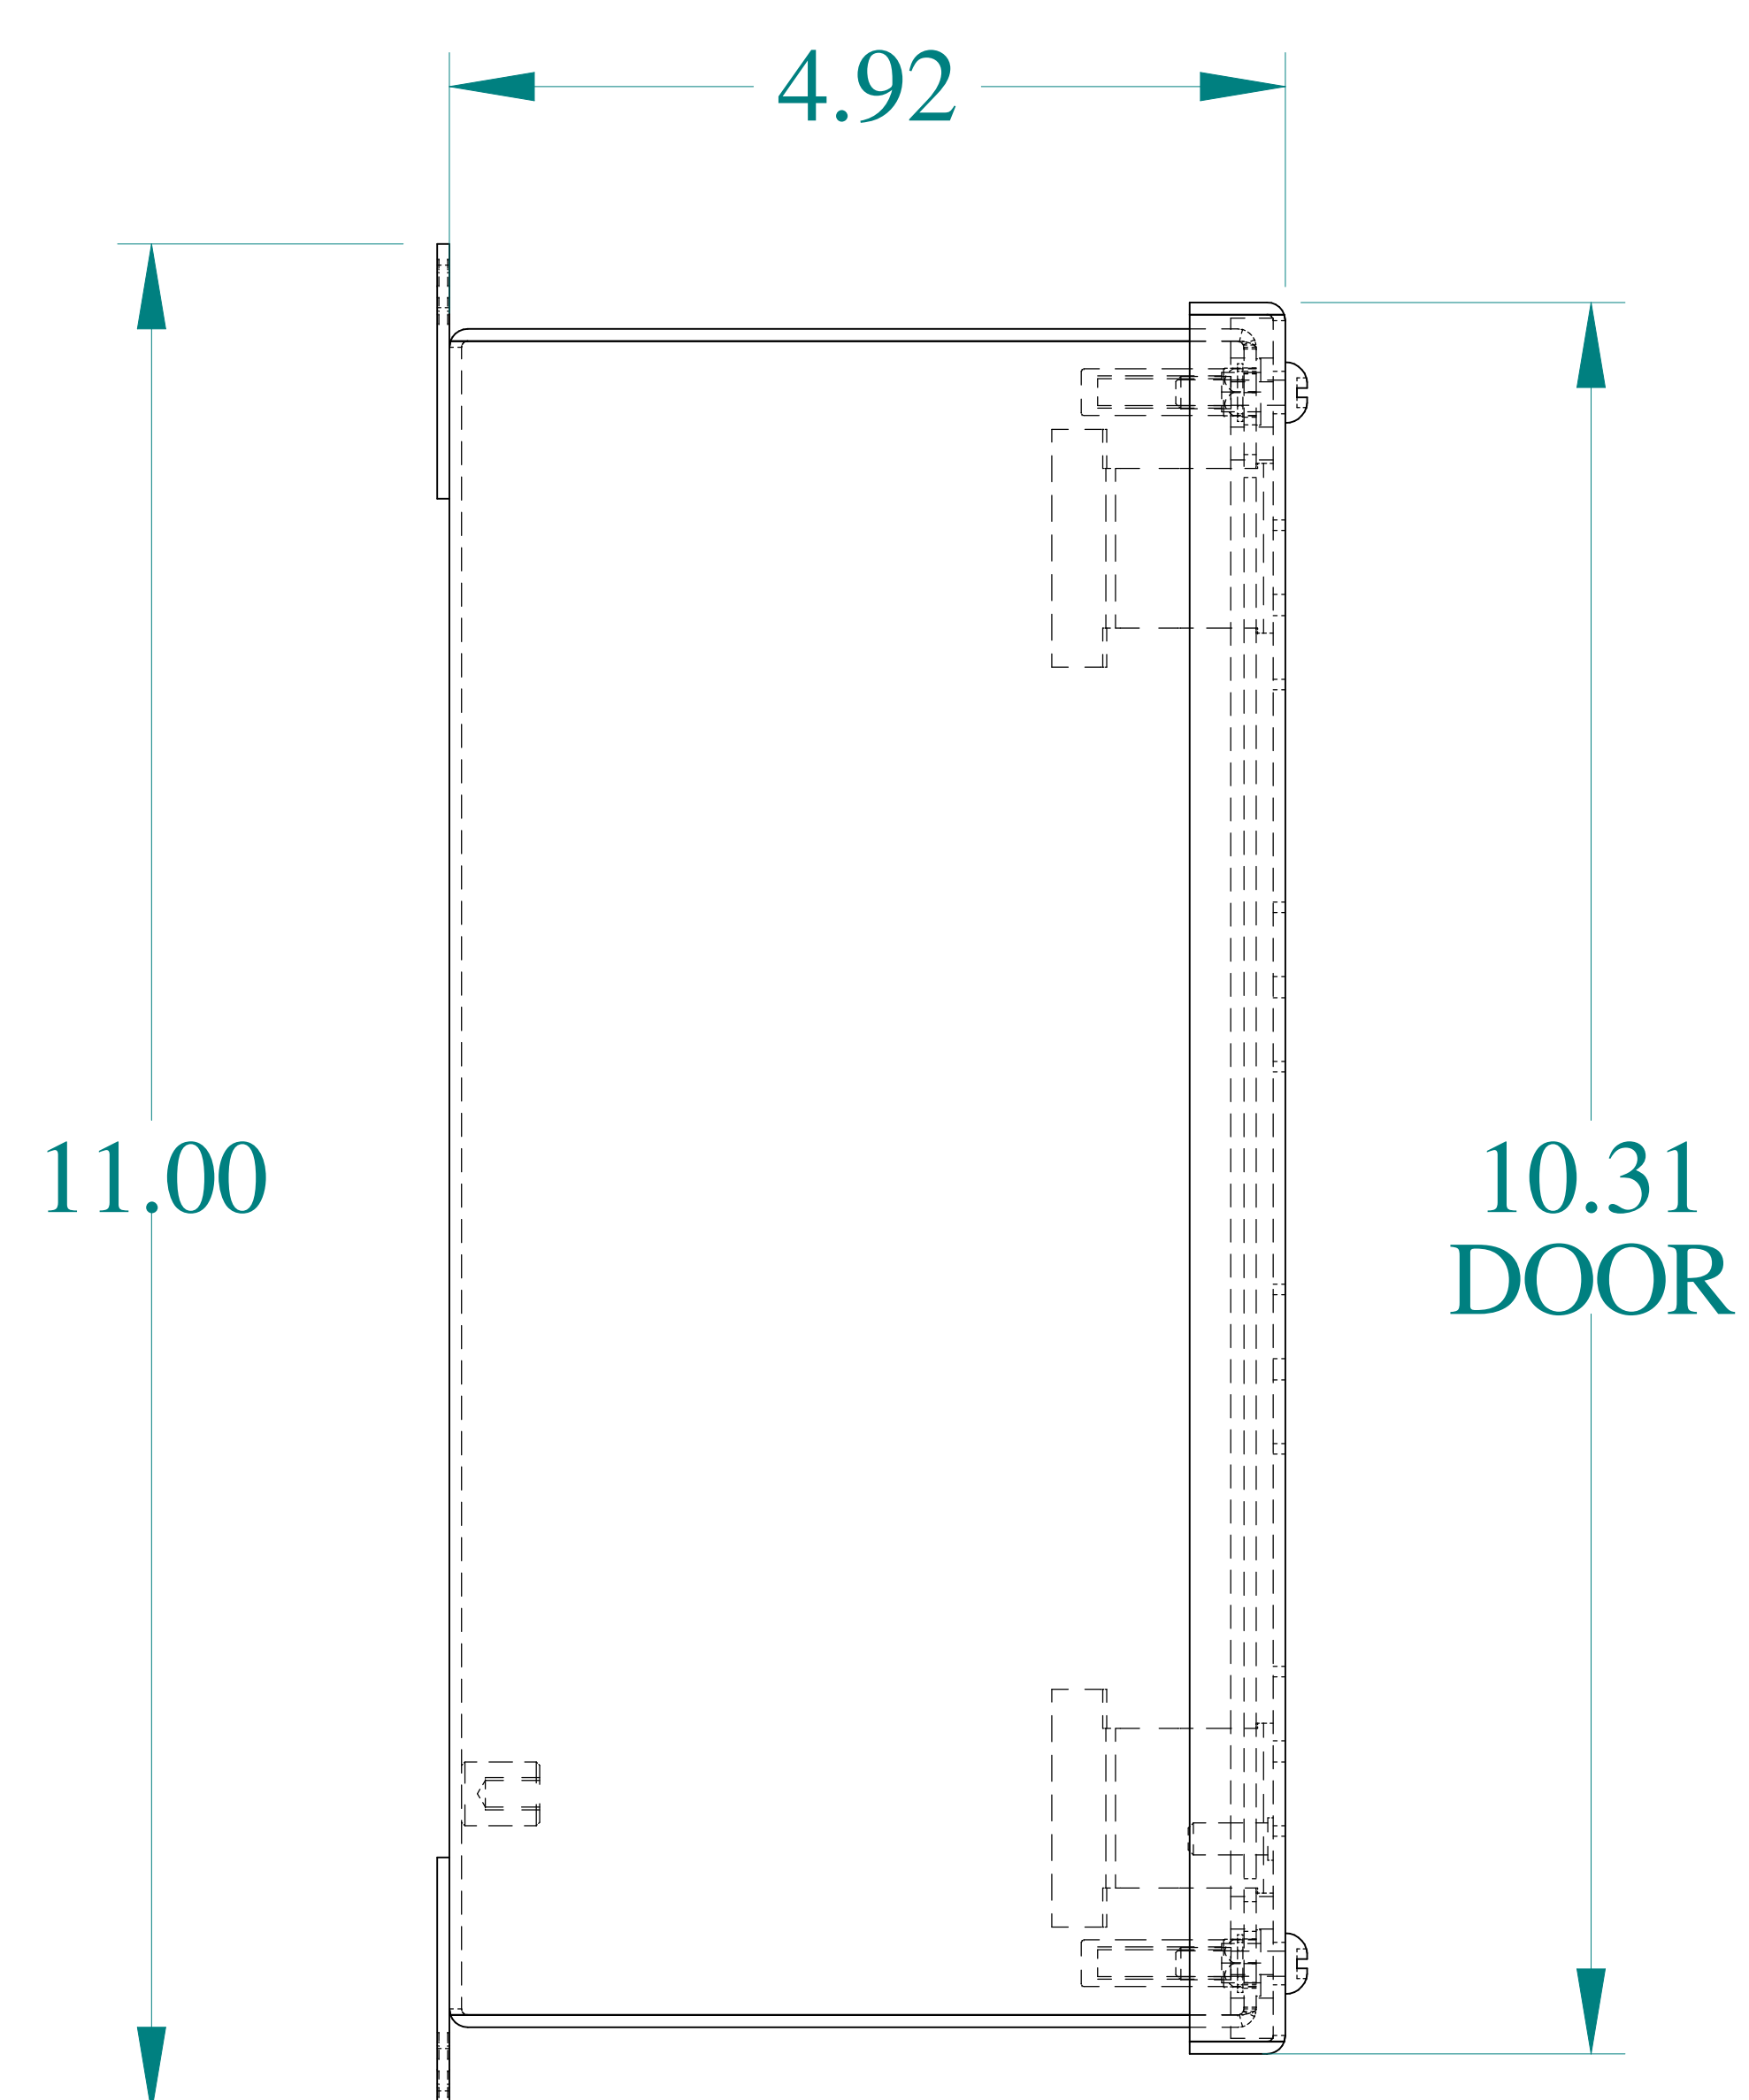

TOP VIEW

DETAIL Z
TYP

ISOMETRIC VIEWS

SIDE VIEW

FRONT VIEW

SIDE VIEW

BACK VIEW

BOTTOM VIEW

Data subject to change without notice.

Part # : 1437MD

Date : Mar. 24, 2019

Link: www.hammmfg.com/1437MD