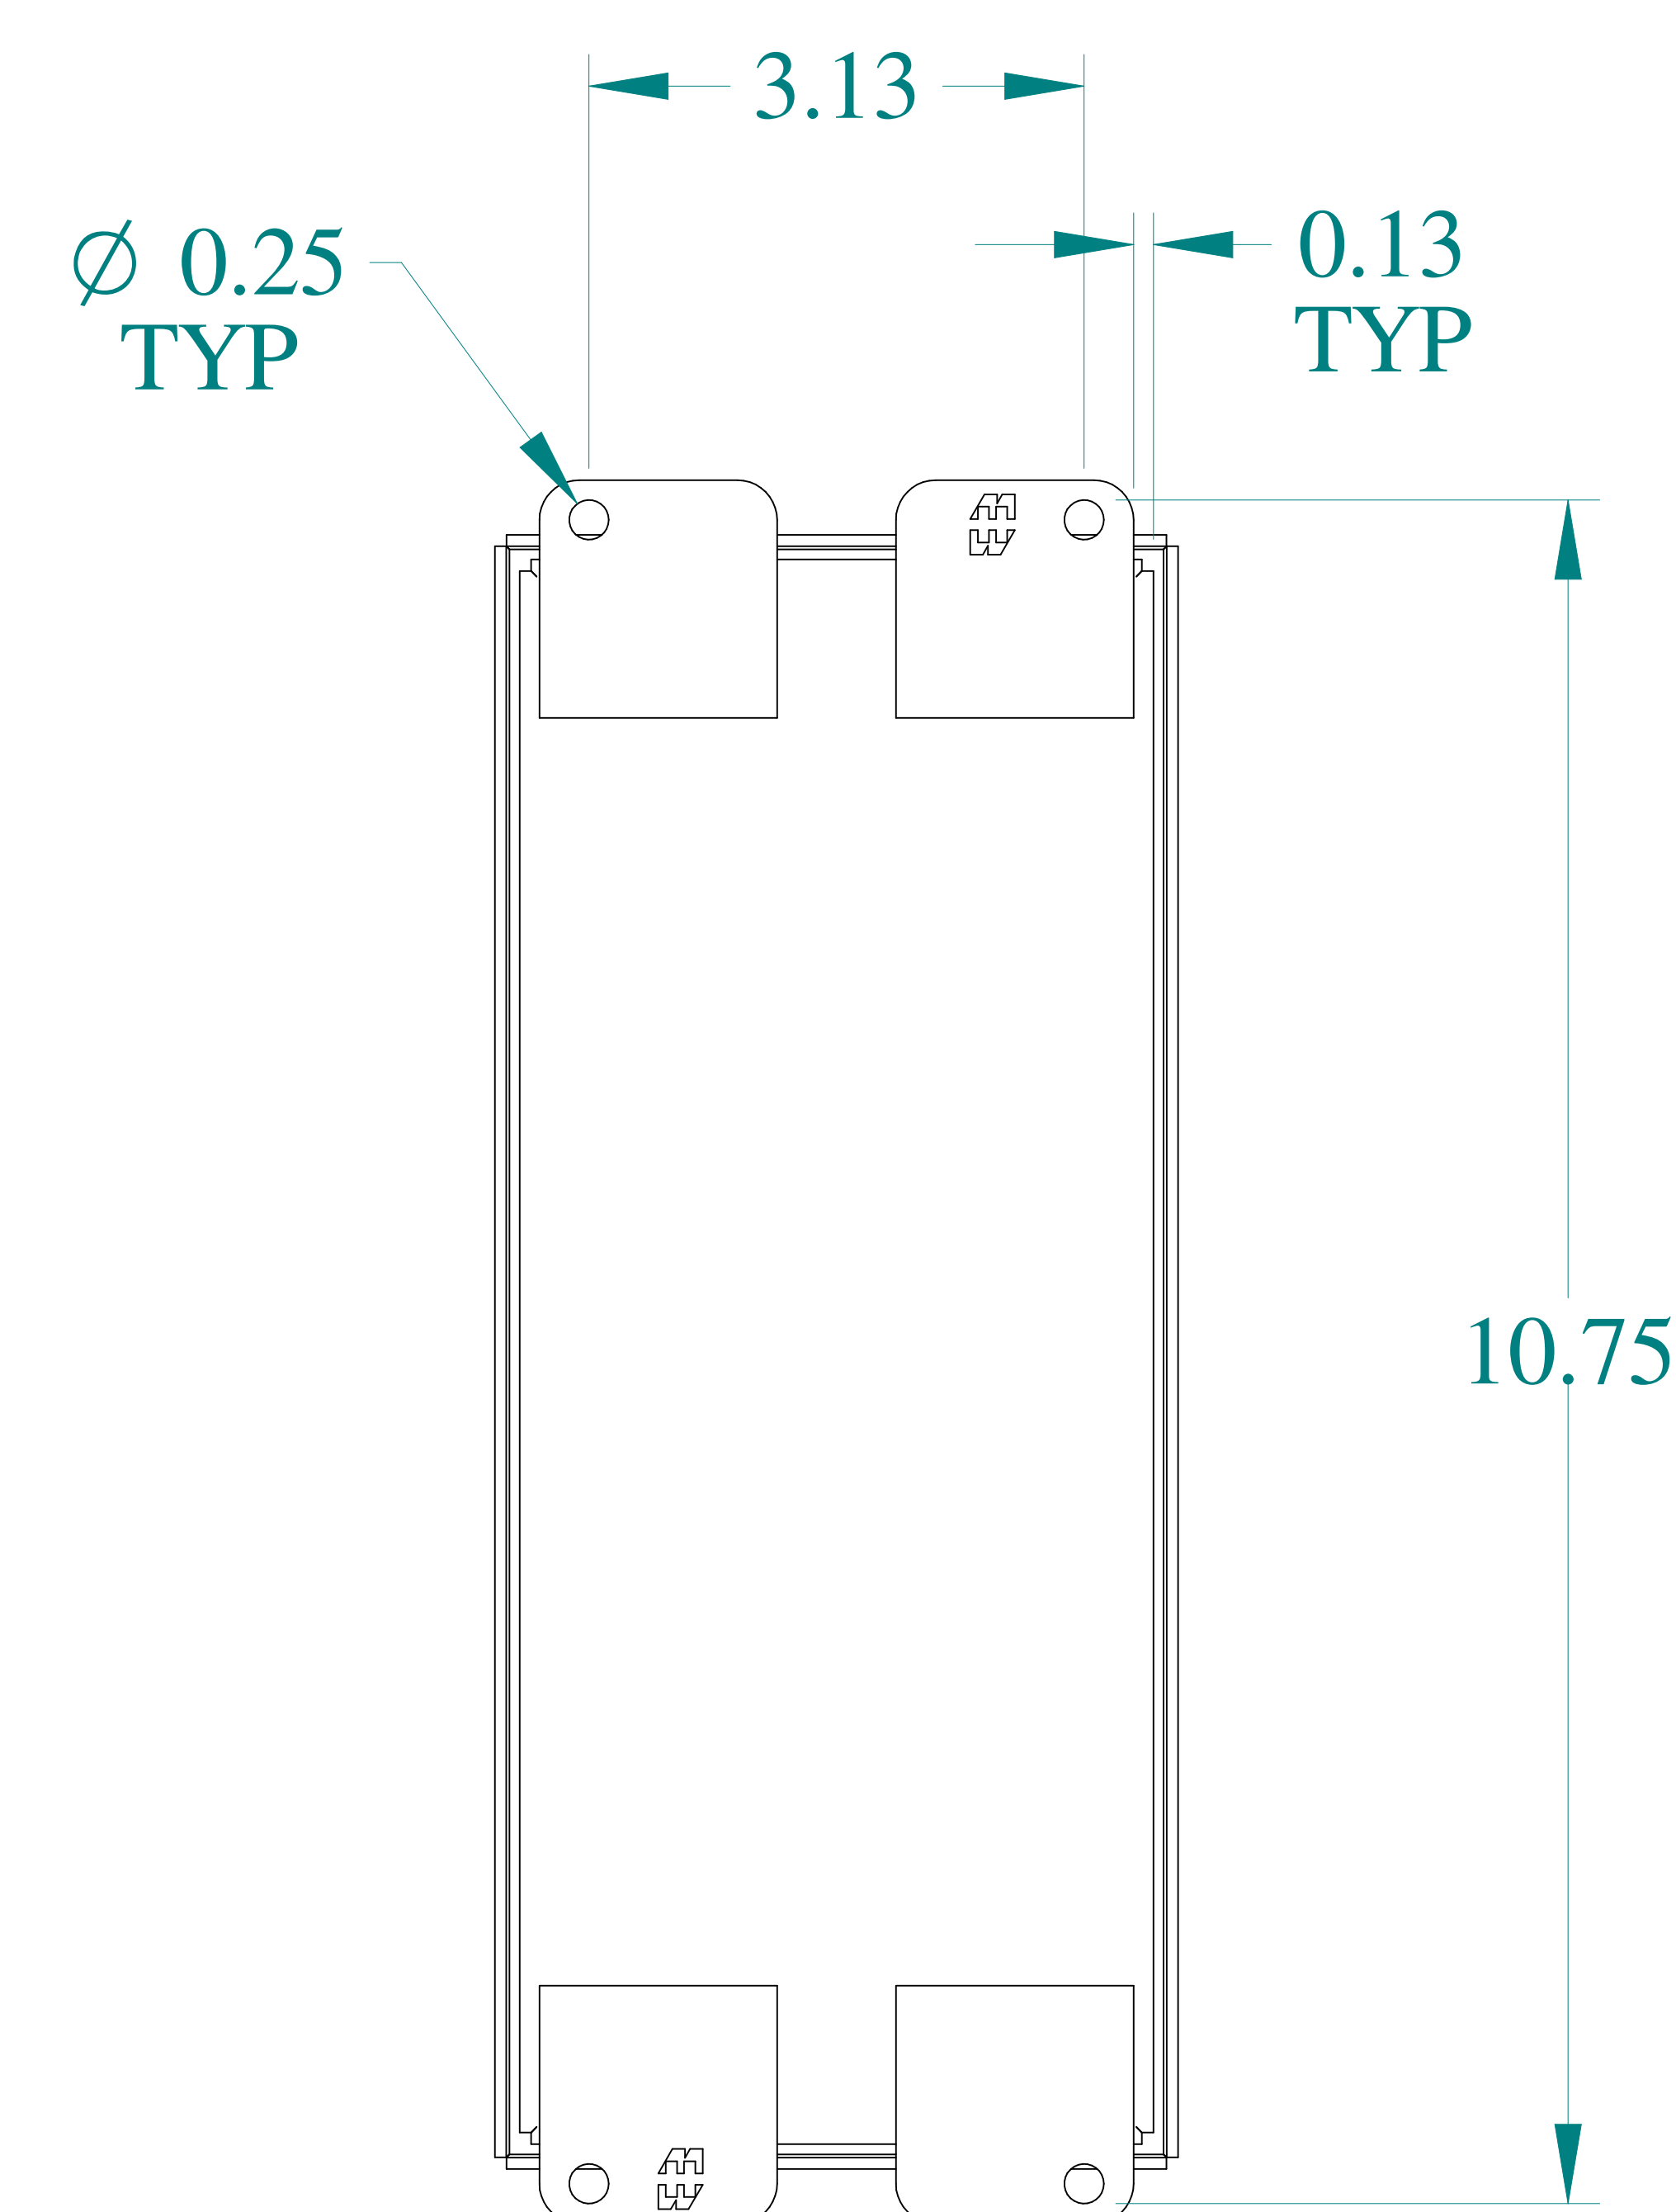

TOP VIEW

DETAIL Z
TYP

ISOMETRIC VIEWS

SIDE VIEW

FRONT VIEW

SIDE VIEW

BACK VIEW

BOTTOM VIEW

Data subject to change without notice.

Part # : 1437MD

Date : Mar. 24, 2019

Link: www.hammmfg.com/1437MD