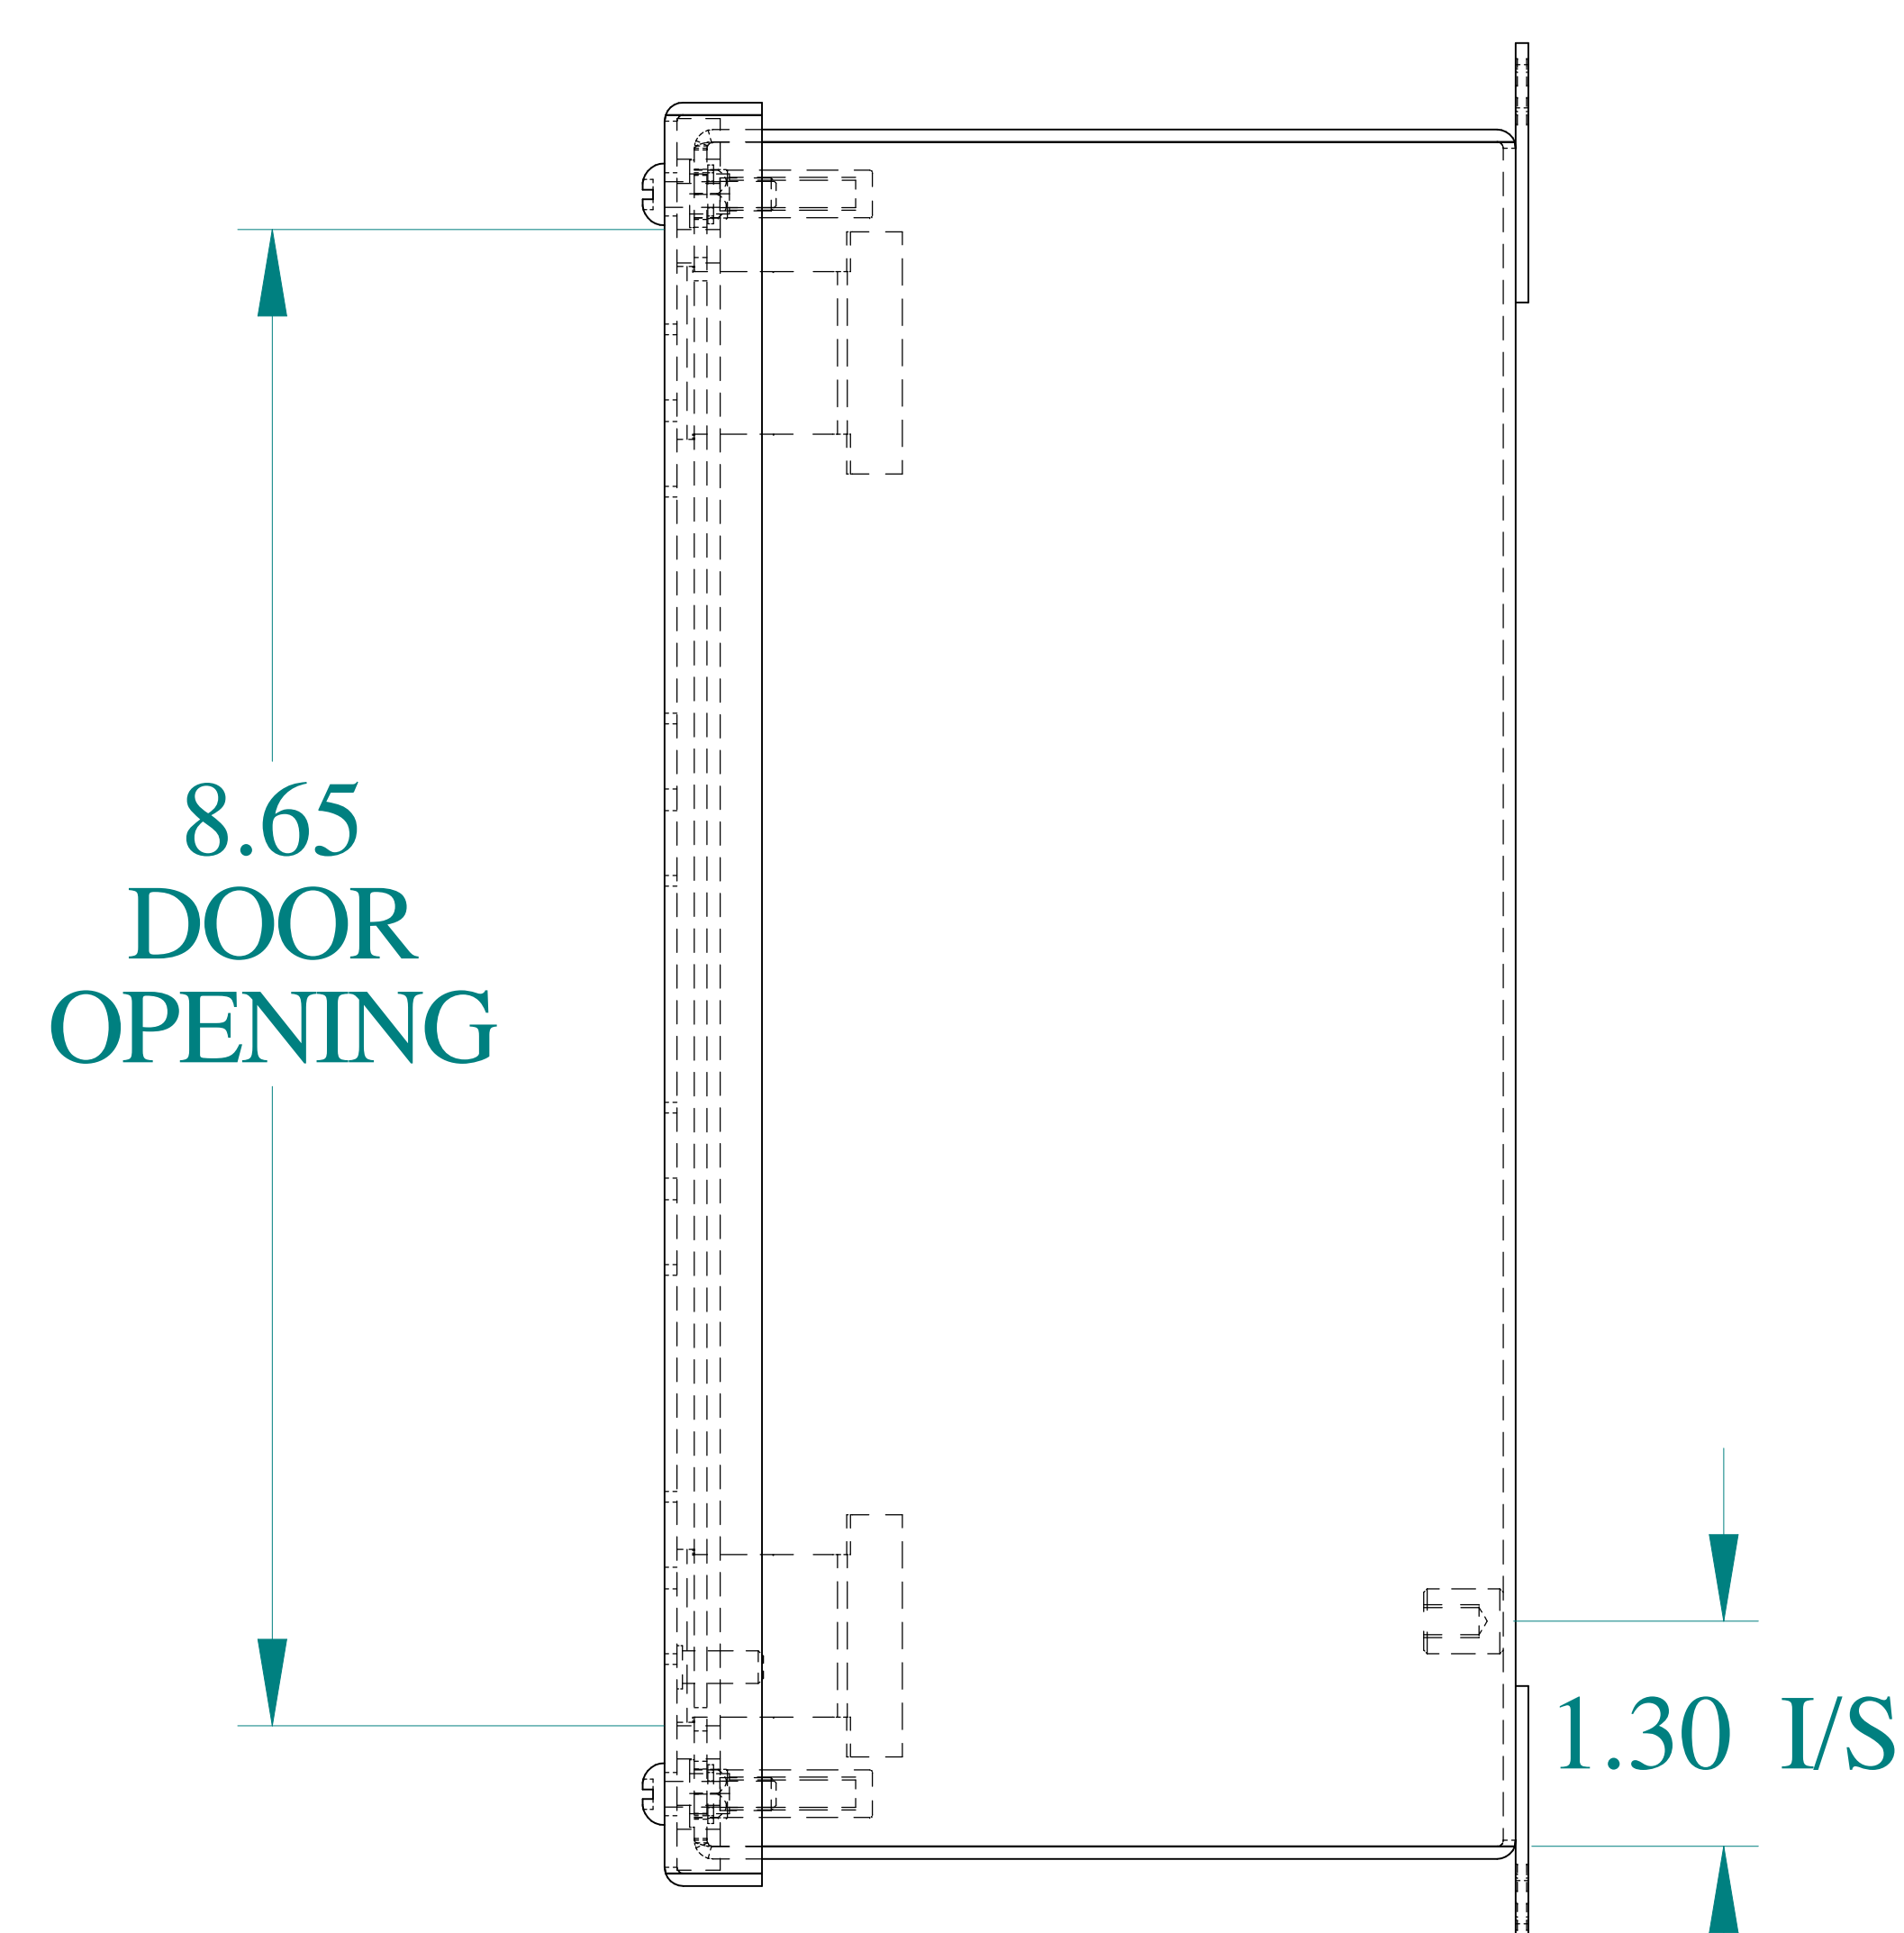

TOP VIEW

DETAIL Z
TYP

ISOMETRIC VIEWS

SIDE VIEW

FRONT VIEW

SIDE VIEW

BACK VIEW

BOTTOM VIEW

Data subject to change without notice.

Part # : 1437MD

Date : Mar. 24, 2019

Link: www.hammmfg.com/1437MD