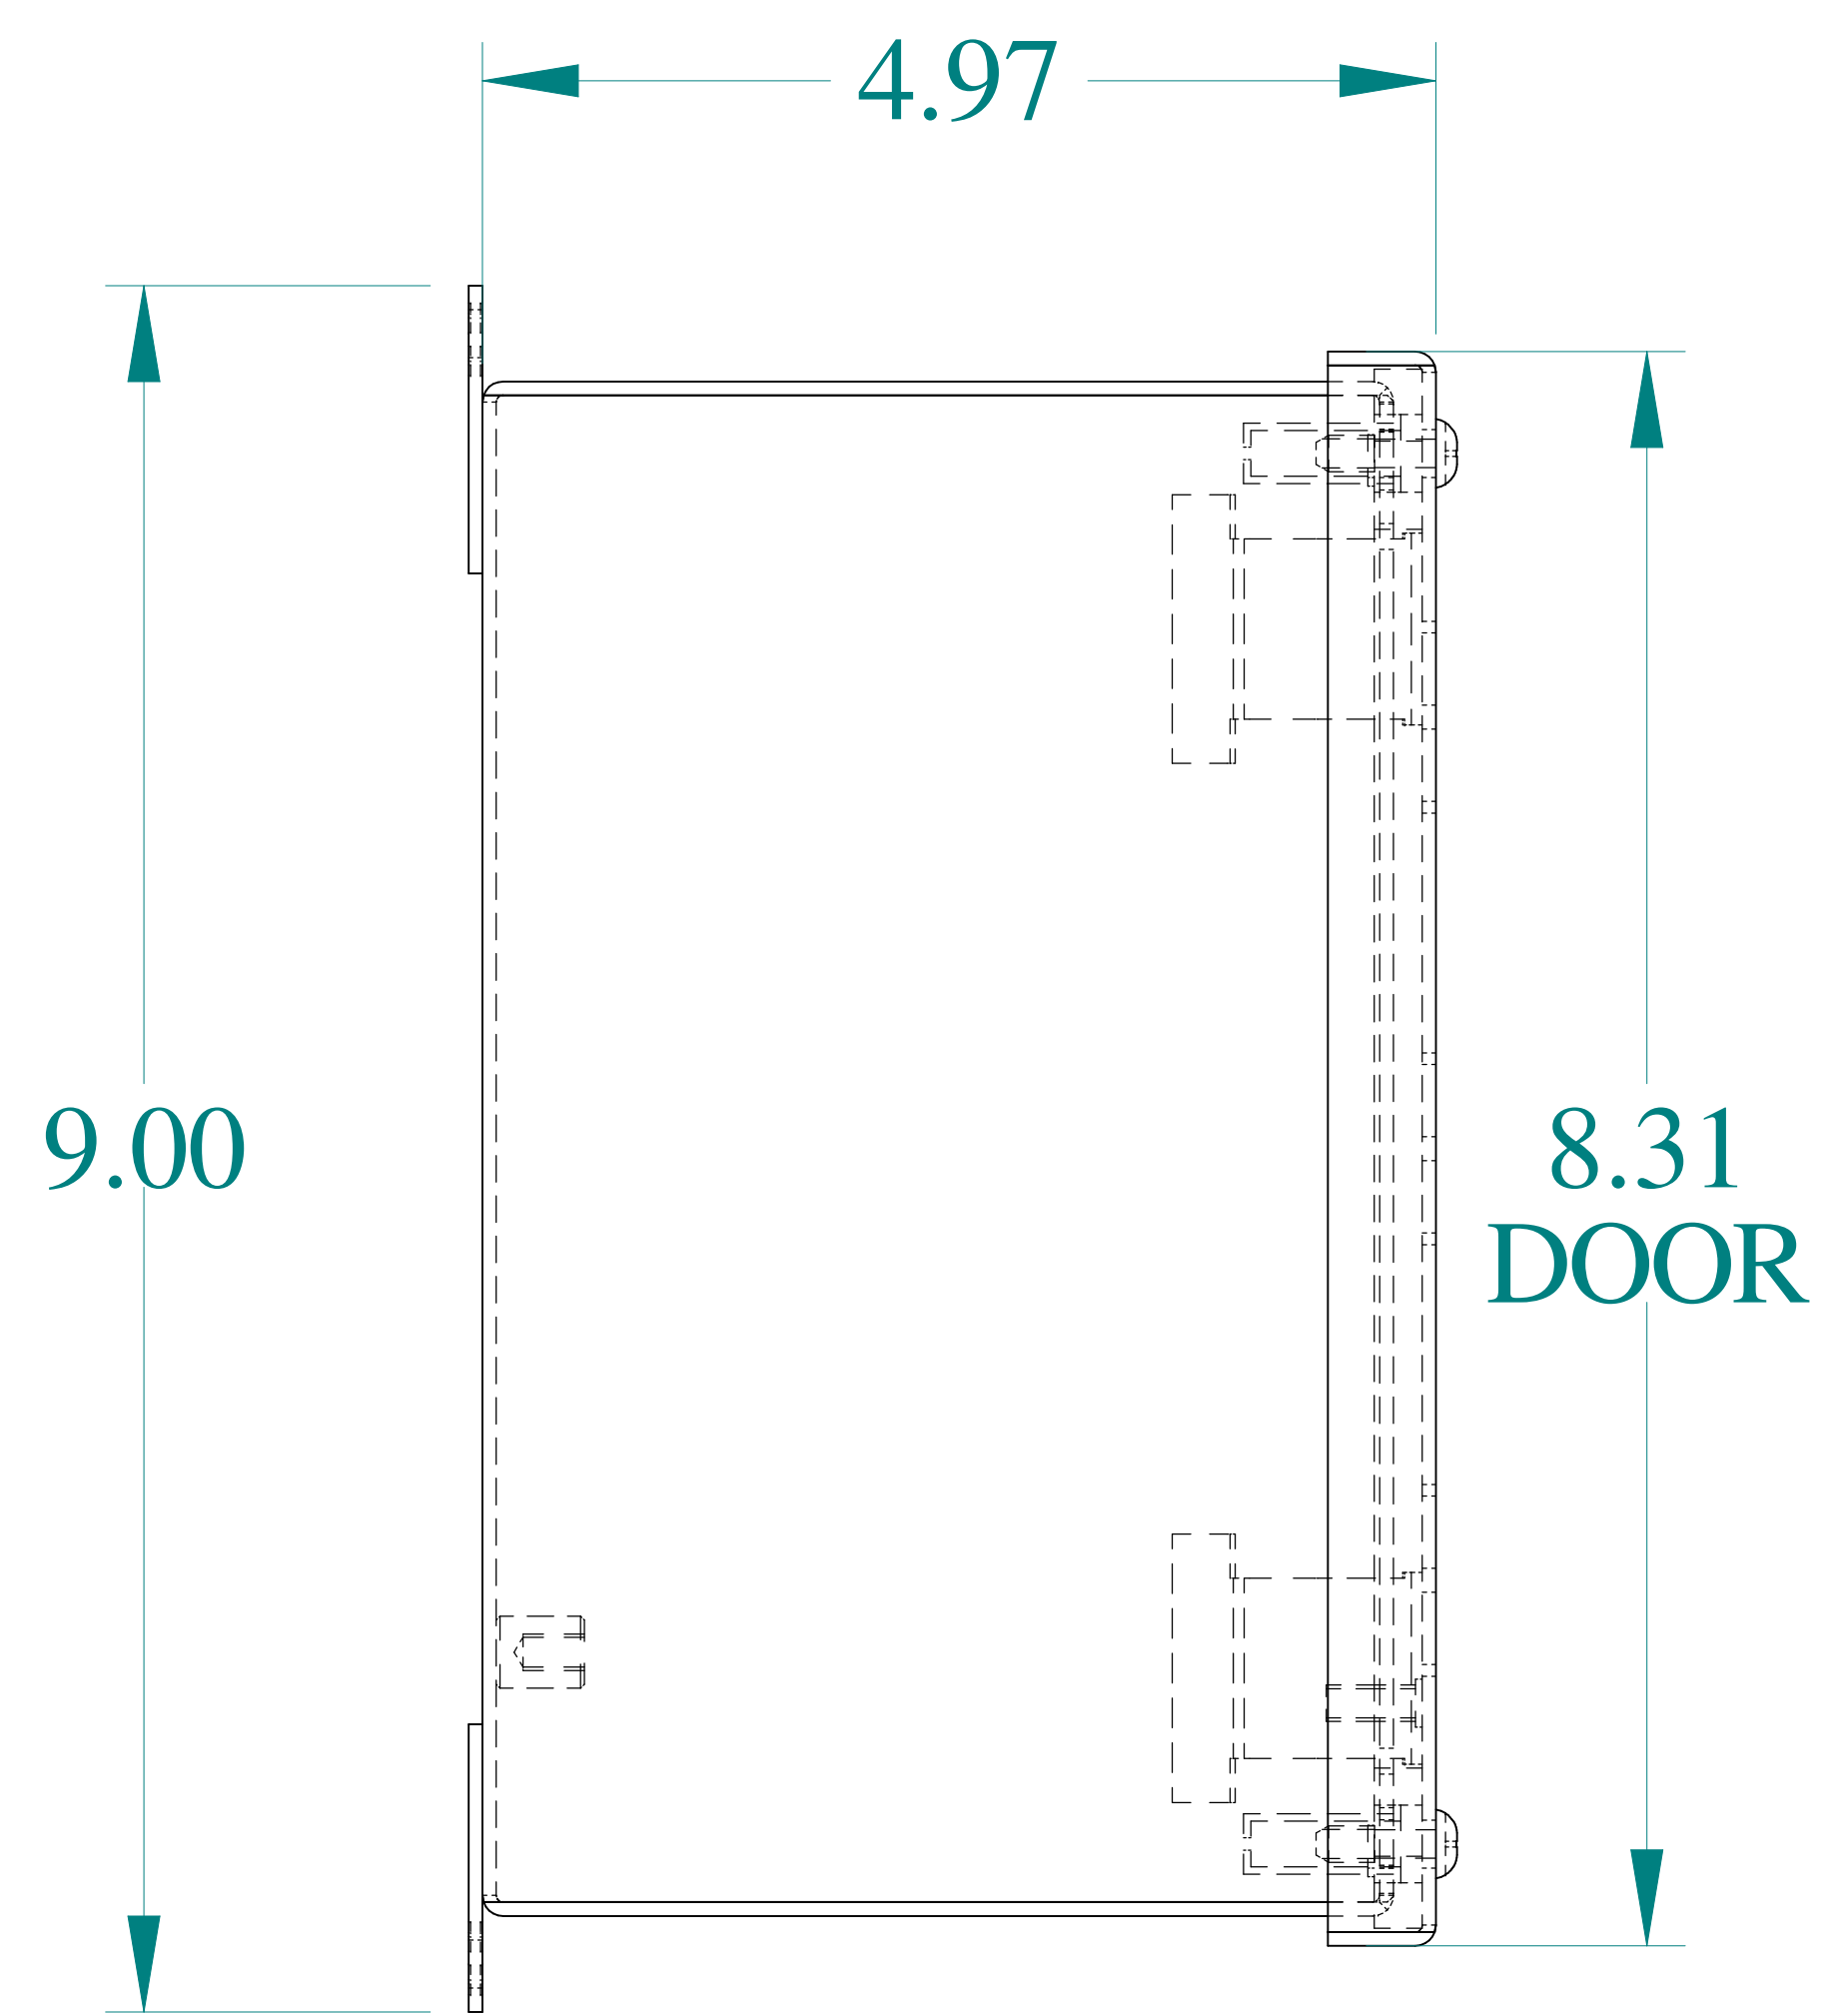

TOP VIEW

DETAIL Z  
TYP

ISOMETRIC VIEWS

SIDE VIEW

FRONT VIEW

SIDE VIEW

BACK VIEW

BOTTOM VIEW

Data subject to change without notice.

Part # : 1437MSSC

Date : Mar. 24, 2019

Link: [www.hamfmg.com/1437MSSC](http://www.hamfmg.com/1437MSSC)