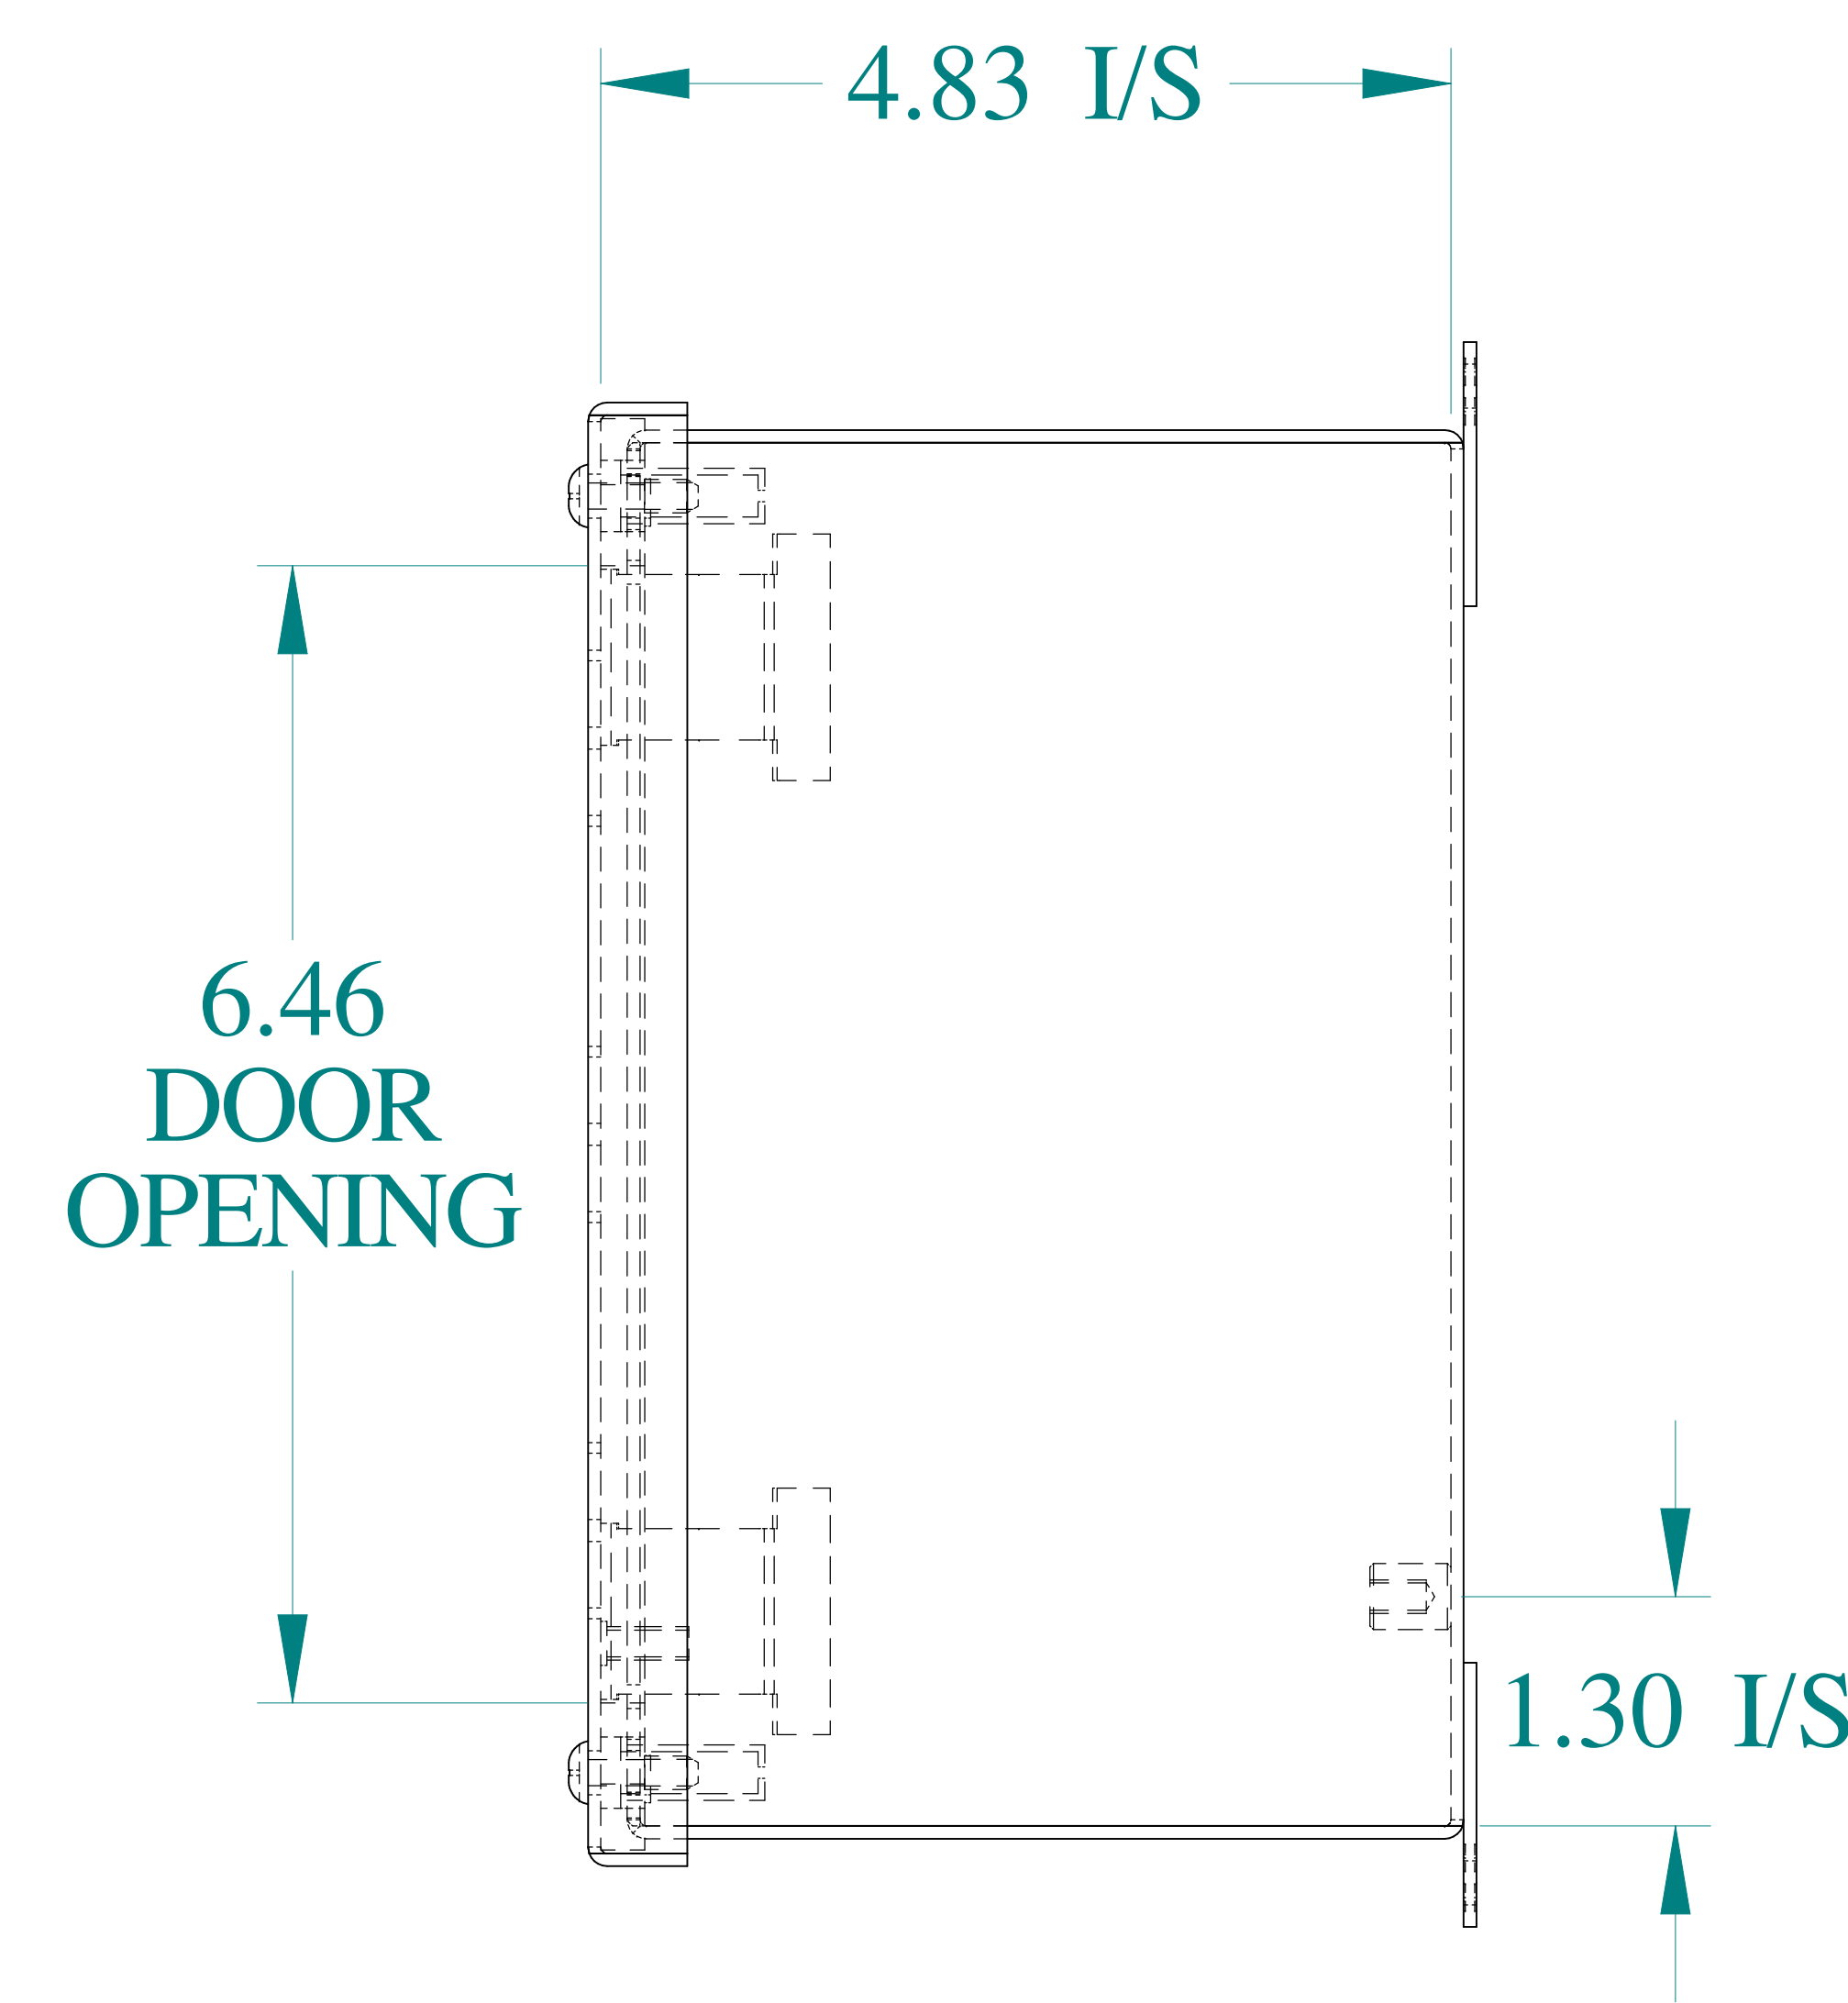

TOP VIEW

DETAIL Z  
TYP

ISOMETRIC VIEWS

SIDE VIEW

FRONT VIEW

SIDE VIEW

BACK VIEW

BOTTOM VIEW

Data subject to change without notice.

Part # : 1437MSSC

Date : Mar. 24, 2019

Link: [www.hamfmg.com/1437MSSC](http://www.hamfmg.com/1437MSSC)