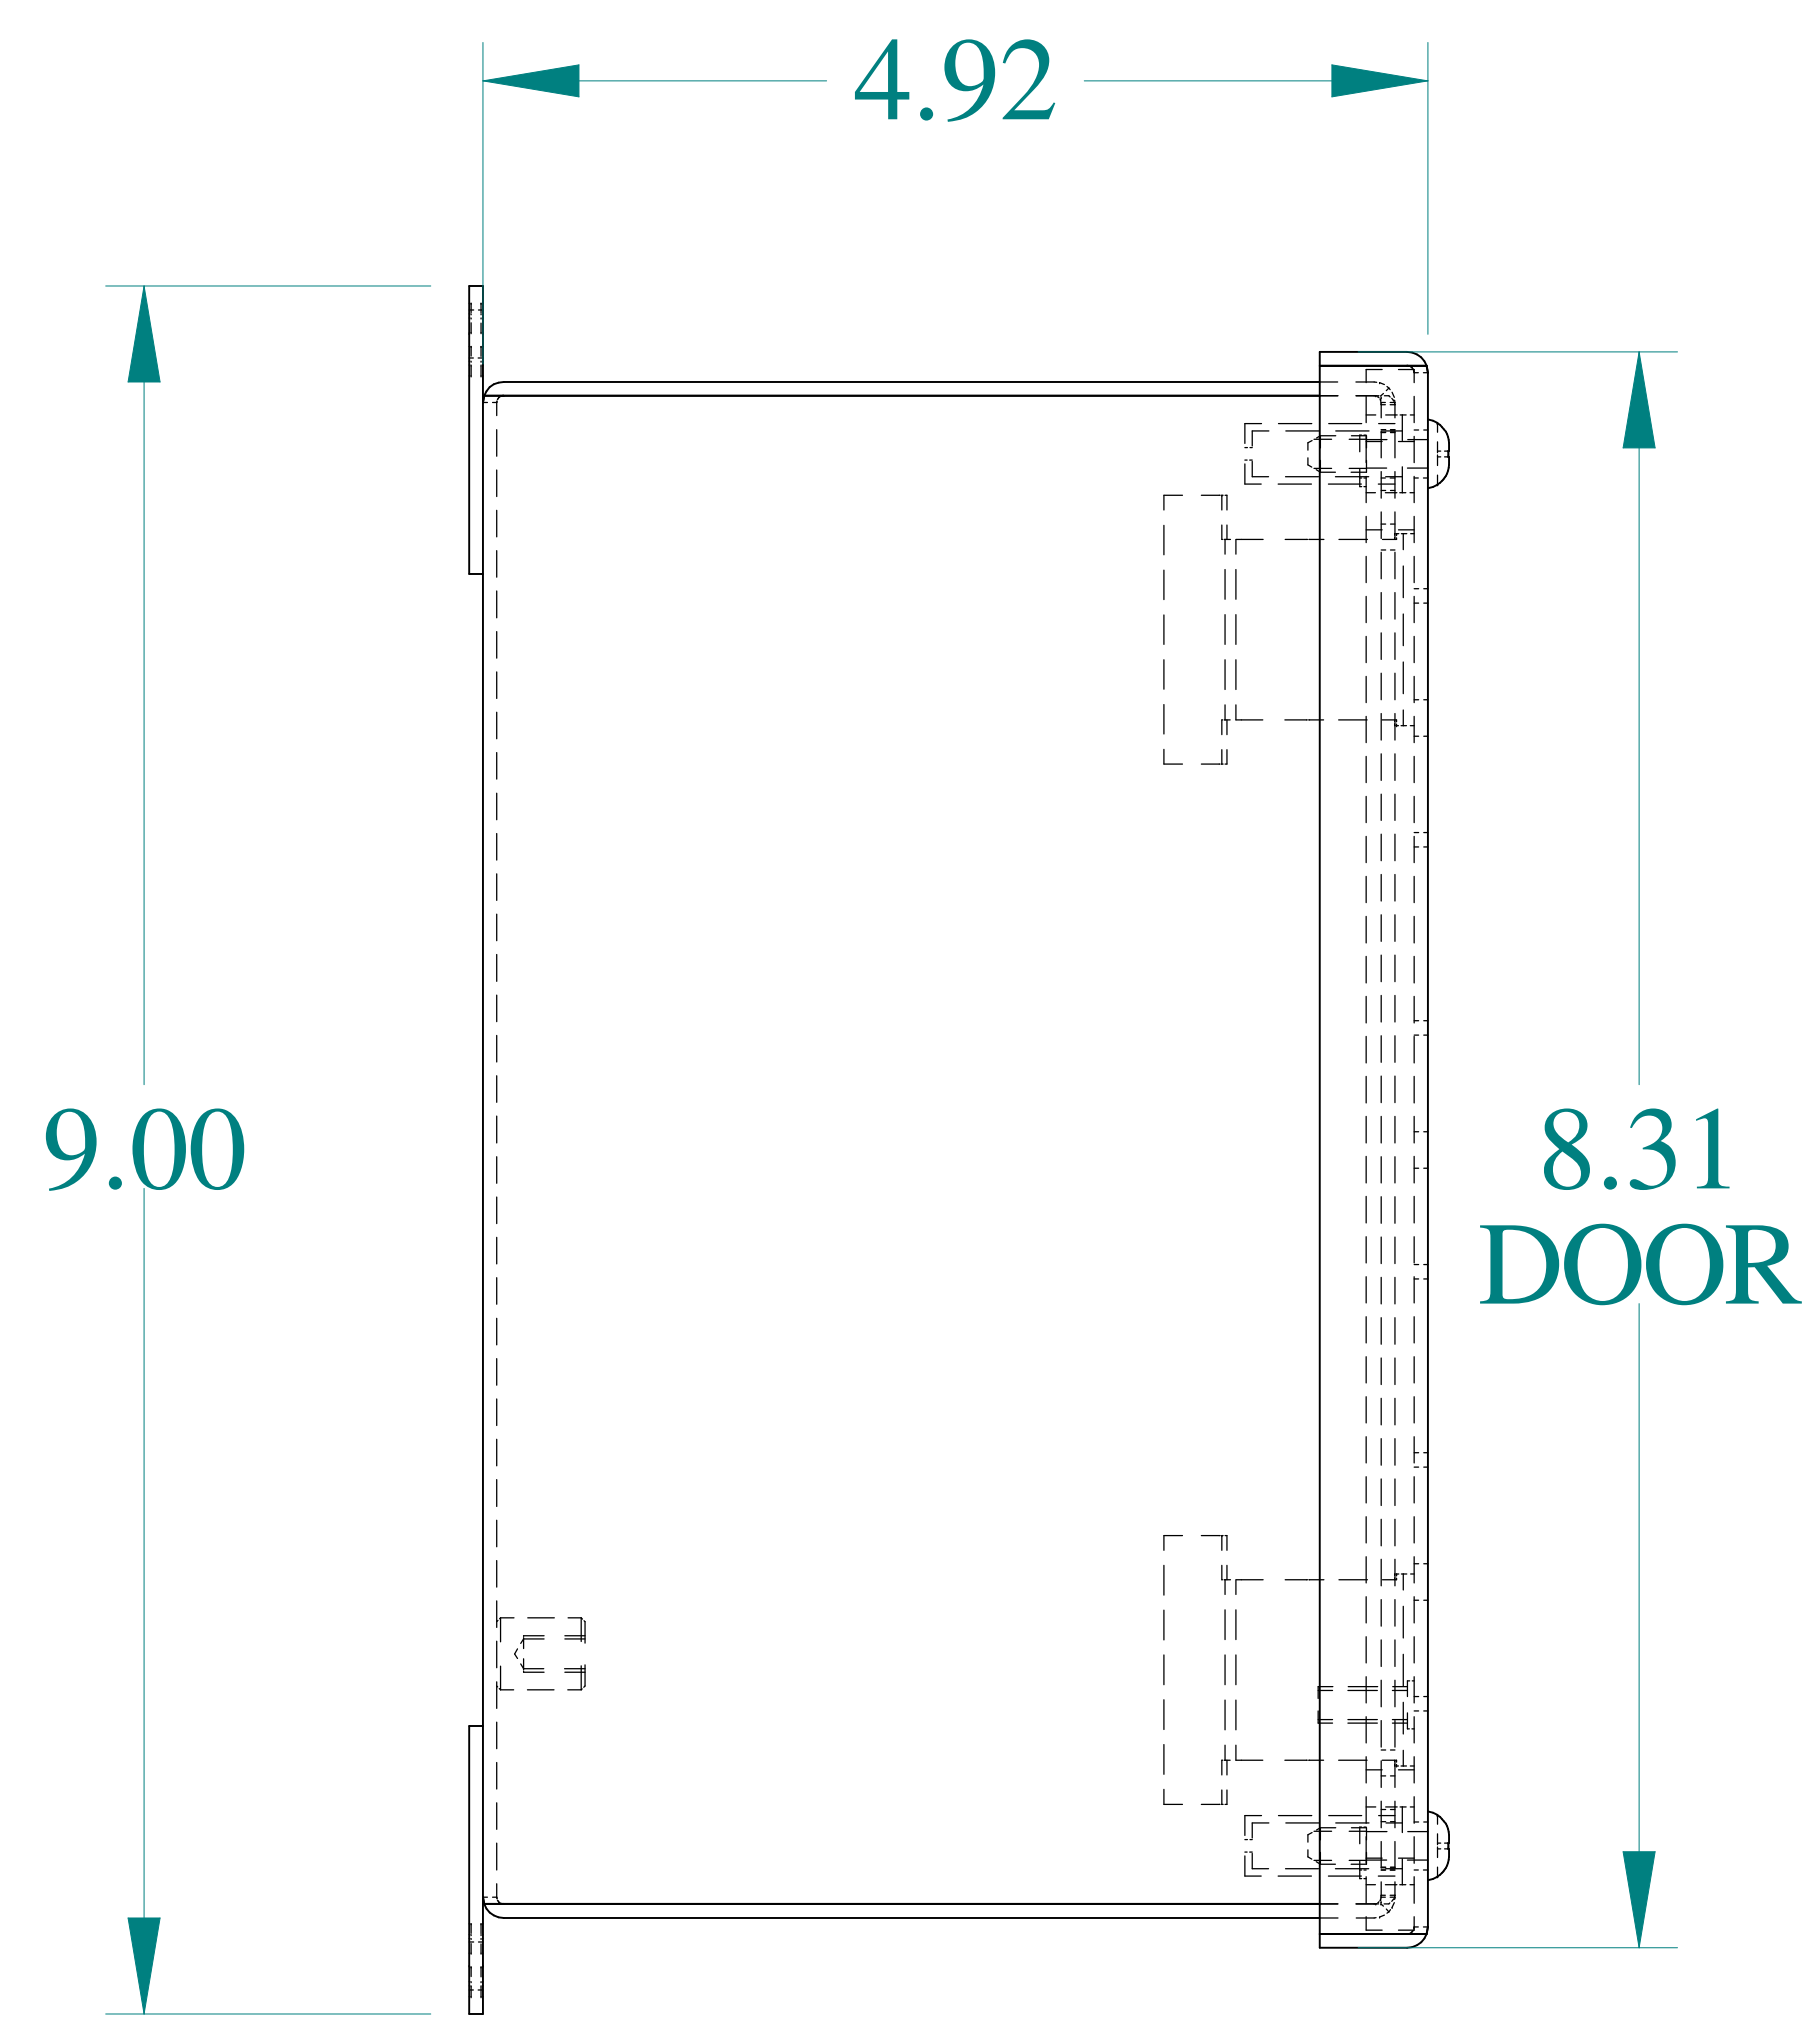

TOP VIEW

DETAIL Z
TYP

ISOMETRIC VIEWS

SIDE VIEW

FRONT VIEW

SIDE VIEW

BACK VIEW

BOTTOM VIEW

**HAMMOND
MANUFACTURING®**

www.hammondmfg.com

Data subject to change without notice.

Part # : 1437S16C

Date : Mar. 24, 2019

Link: www.hammmfg.com/1437S16C