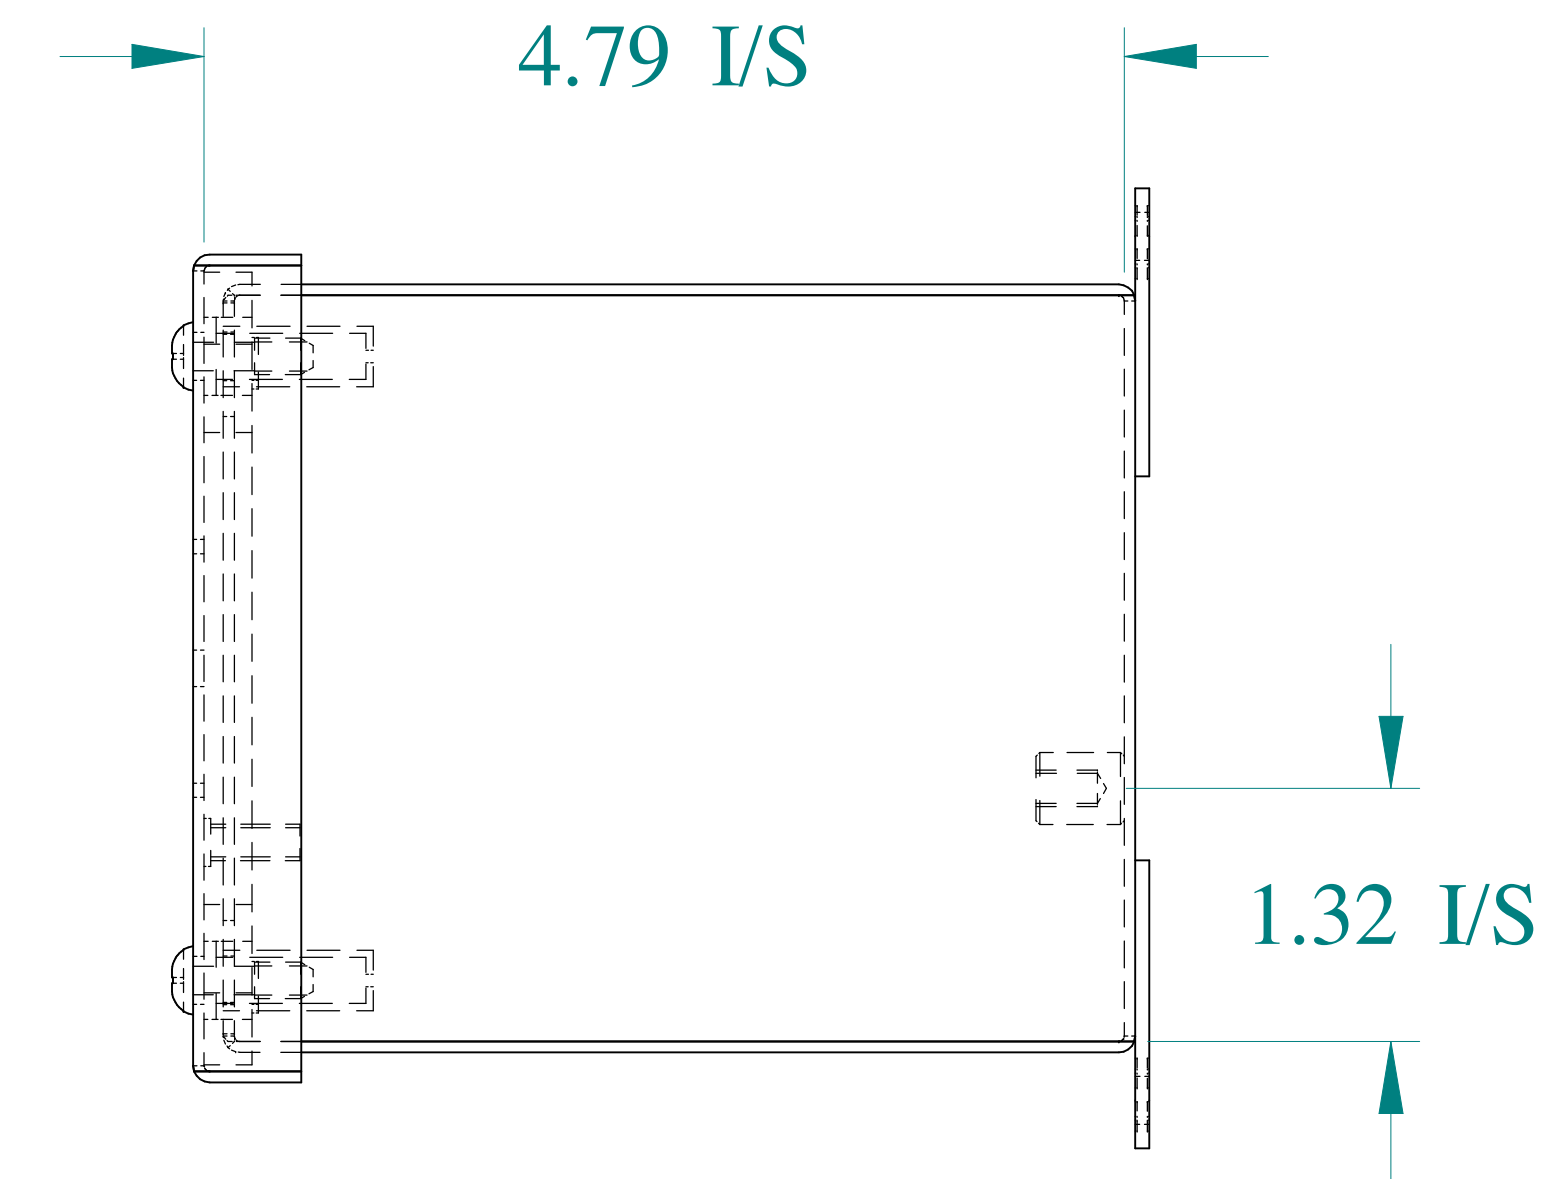

TOP VIEW

DETAIL Z
TYP

ISOMETRIC VIEWS

SIDE VIEW

FRONT VIEW

SIDE VIEW

BACK VIEW

BOTTOM VIEW

Data subject to change without notice.

Part # : 1437SSA

Date : Mar. 24, 2019

Link: www.hamdmfg.com/1437SSA