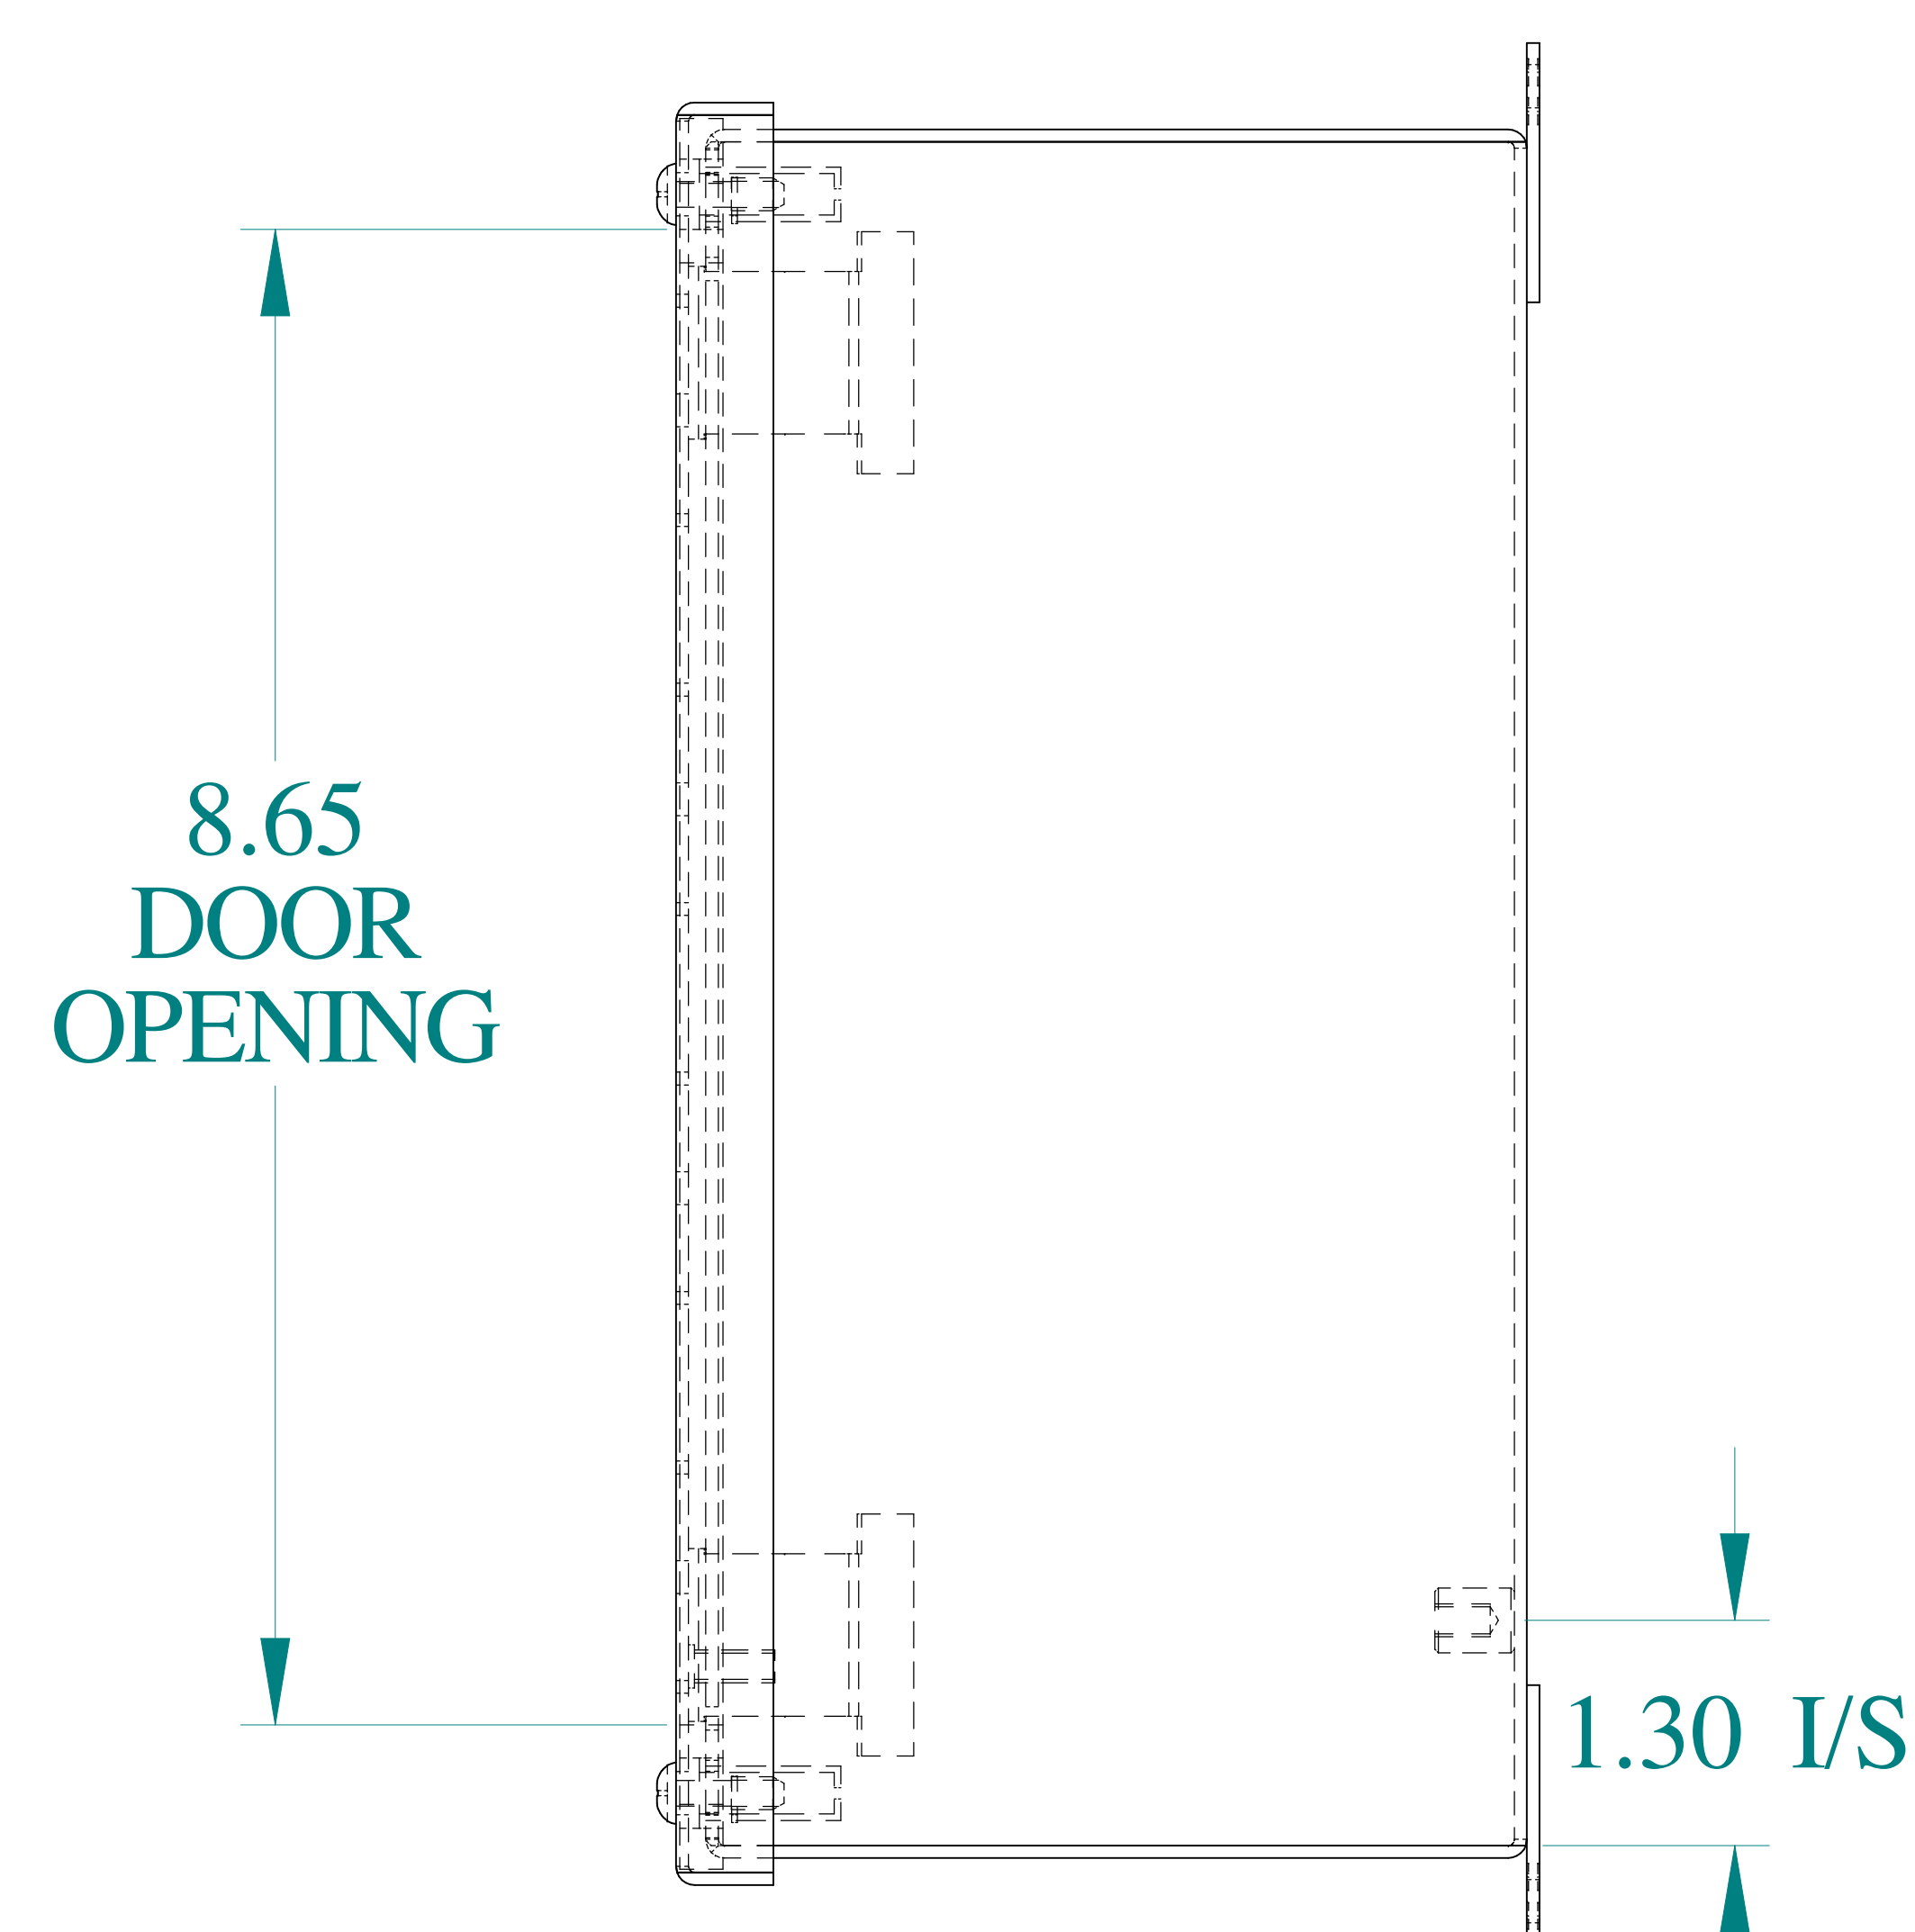

TOP VIEW

DETAIL Z
TYP

ISOMETRIC VIEWS

SIDE VIEW

FRONT VIEW

SIDE VIEW

BACK VIEW

BOTTOM VIEW

Data subject to change without notice.

Part # : 1437SSD

Date : Mar. 24, 2019

Link: www.hamdmfg.com/1437SSD