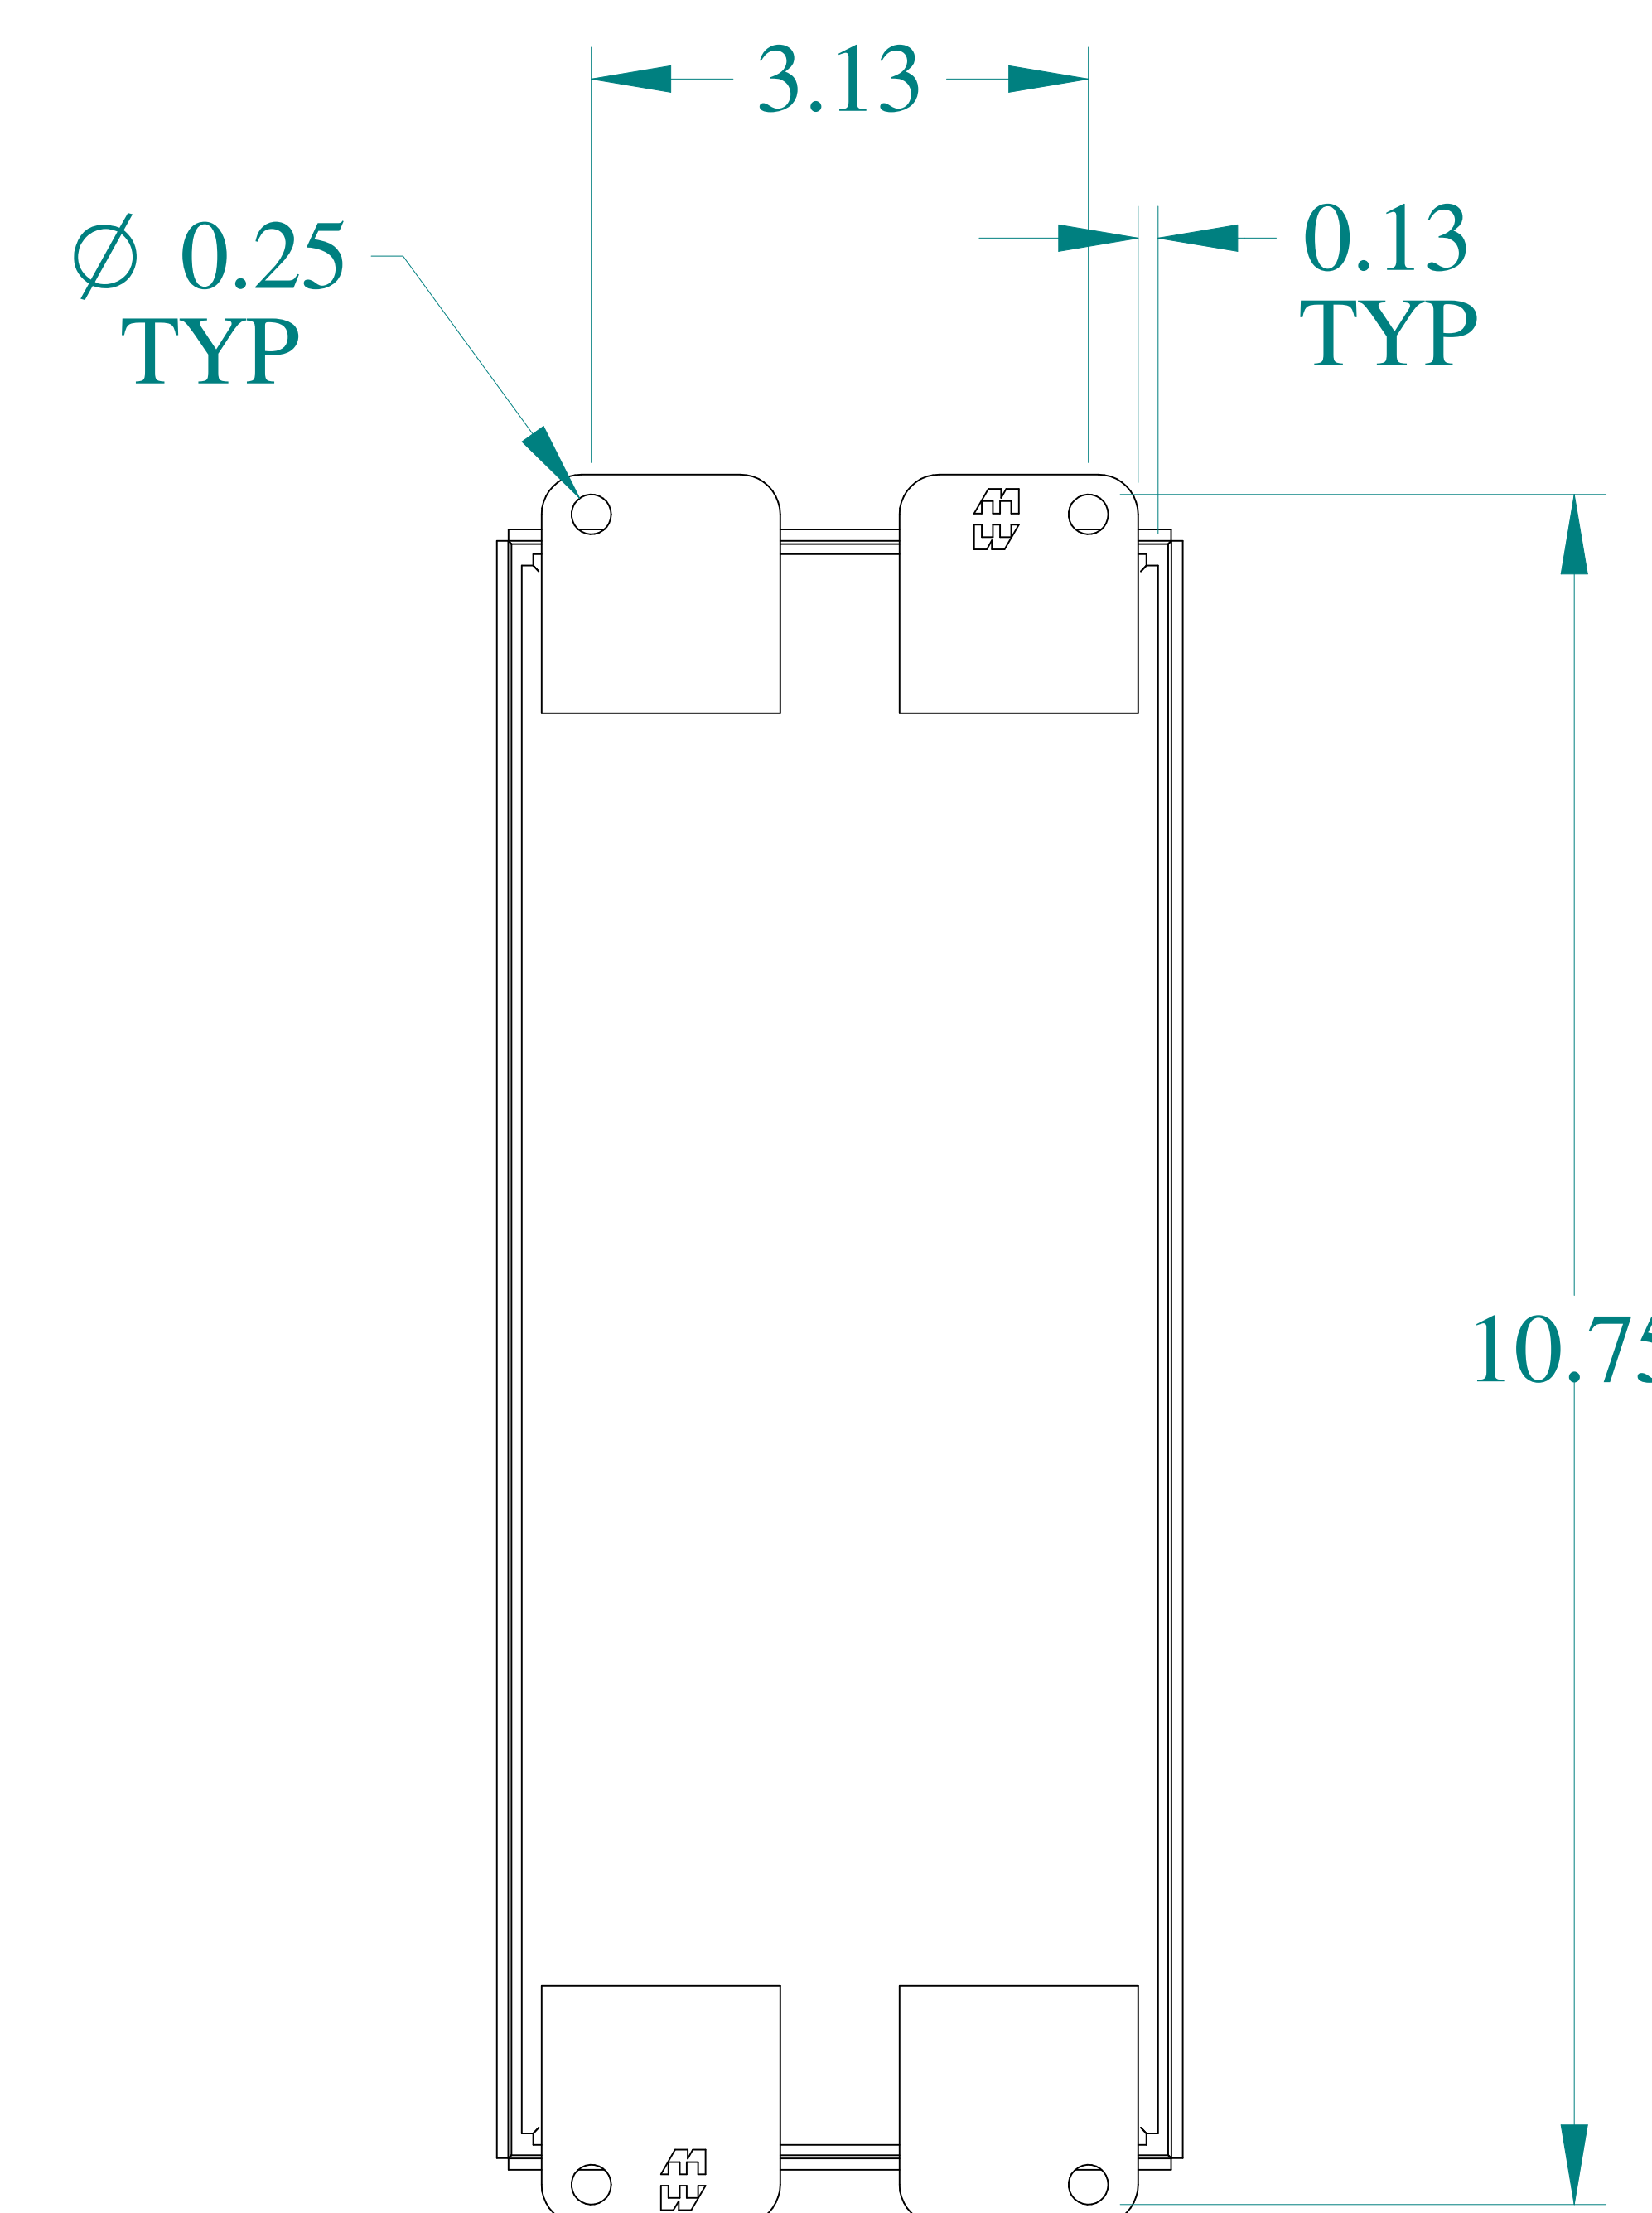

TOP VIEW

DETAIL Z
TYP

ISOMETRIC VIEWS

SIDE VIEW

FRONT VIEW

SIDE VIEW

BACK VIEW

BOTTOM VIEW

Data subject to change without notice.

Part # : 1437SSD

Date : Mar. 24, 2019

Link: www.hamdmfg.com/1437SSD