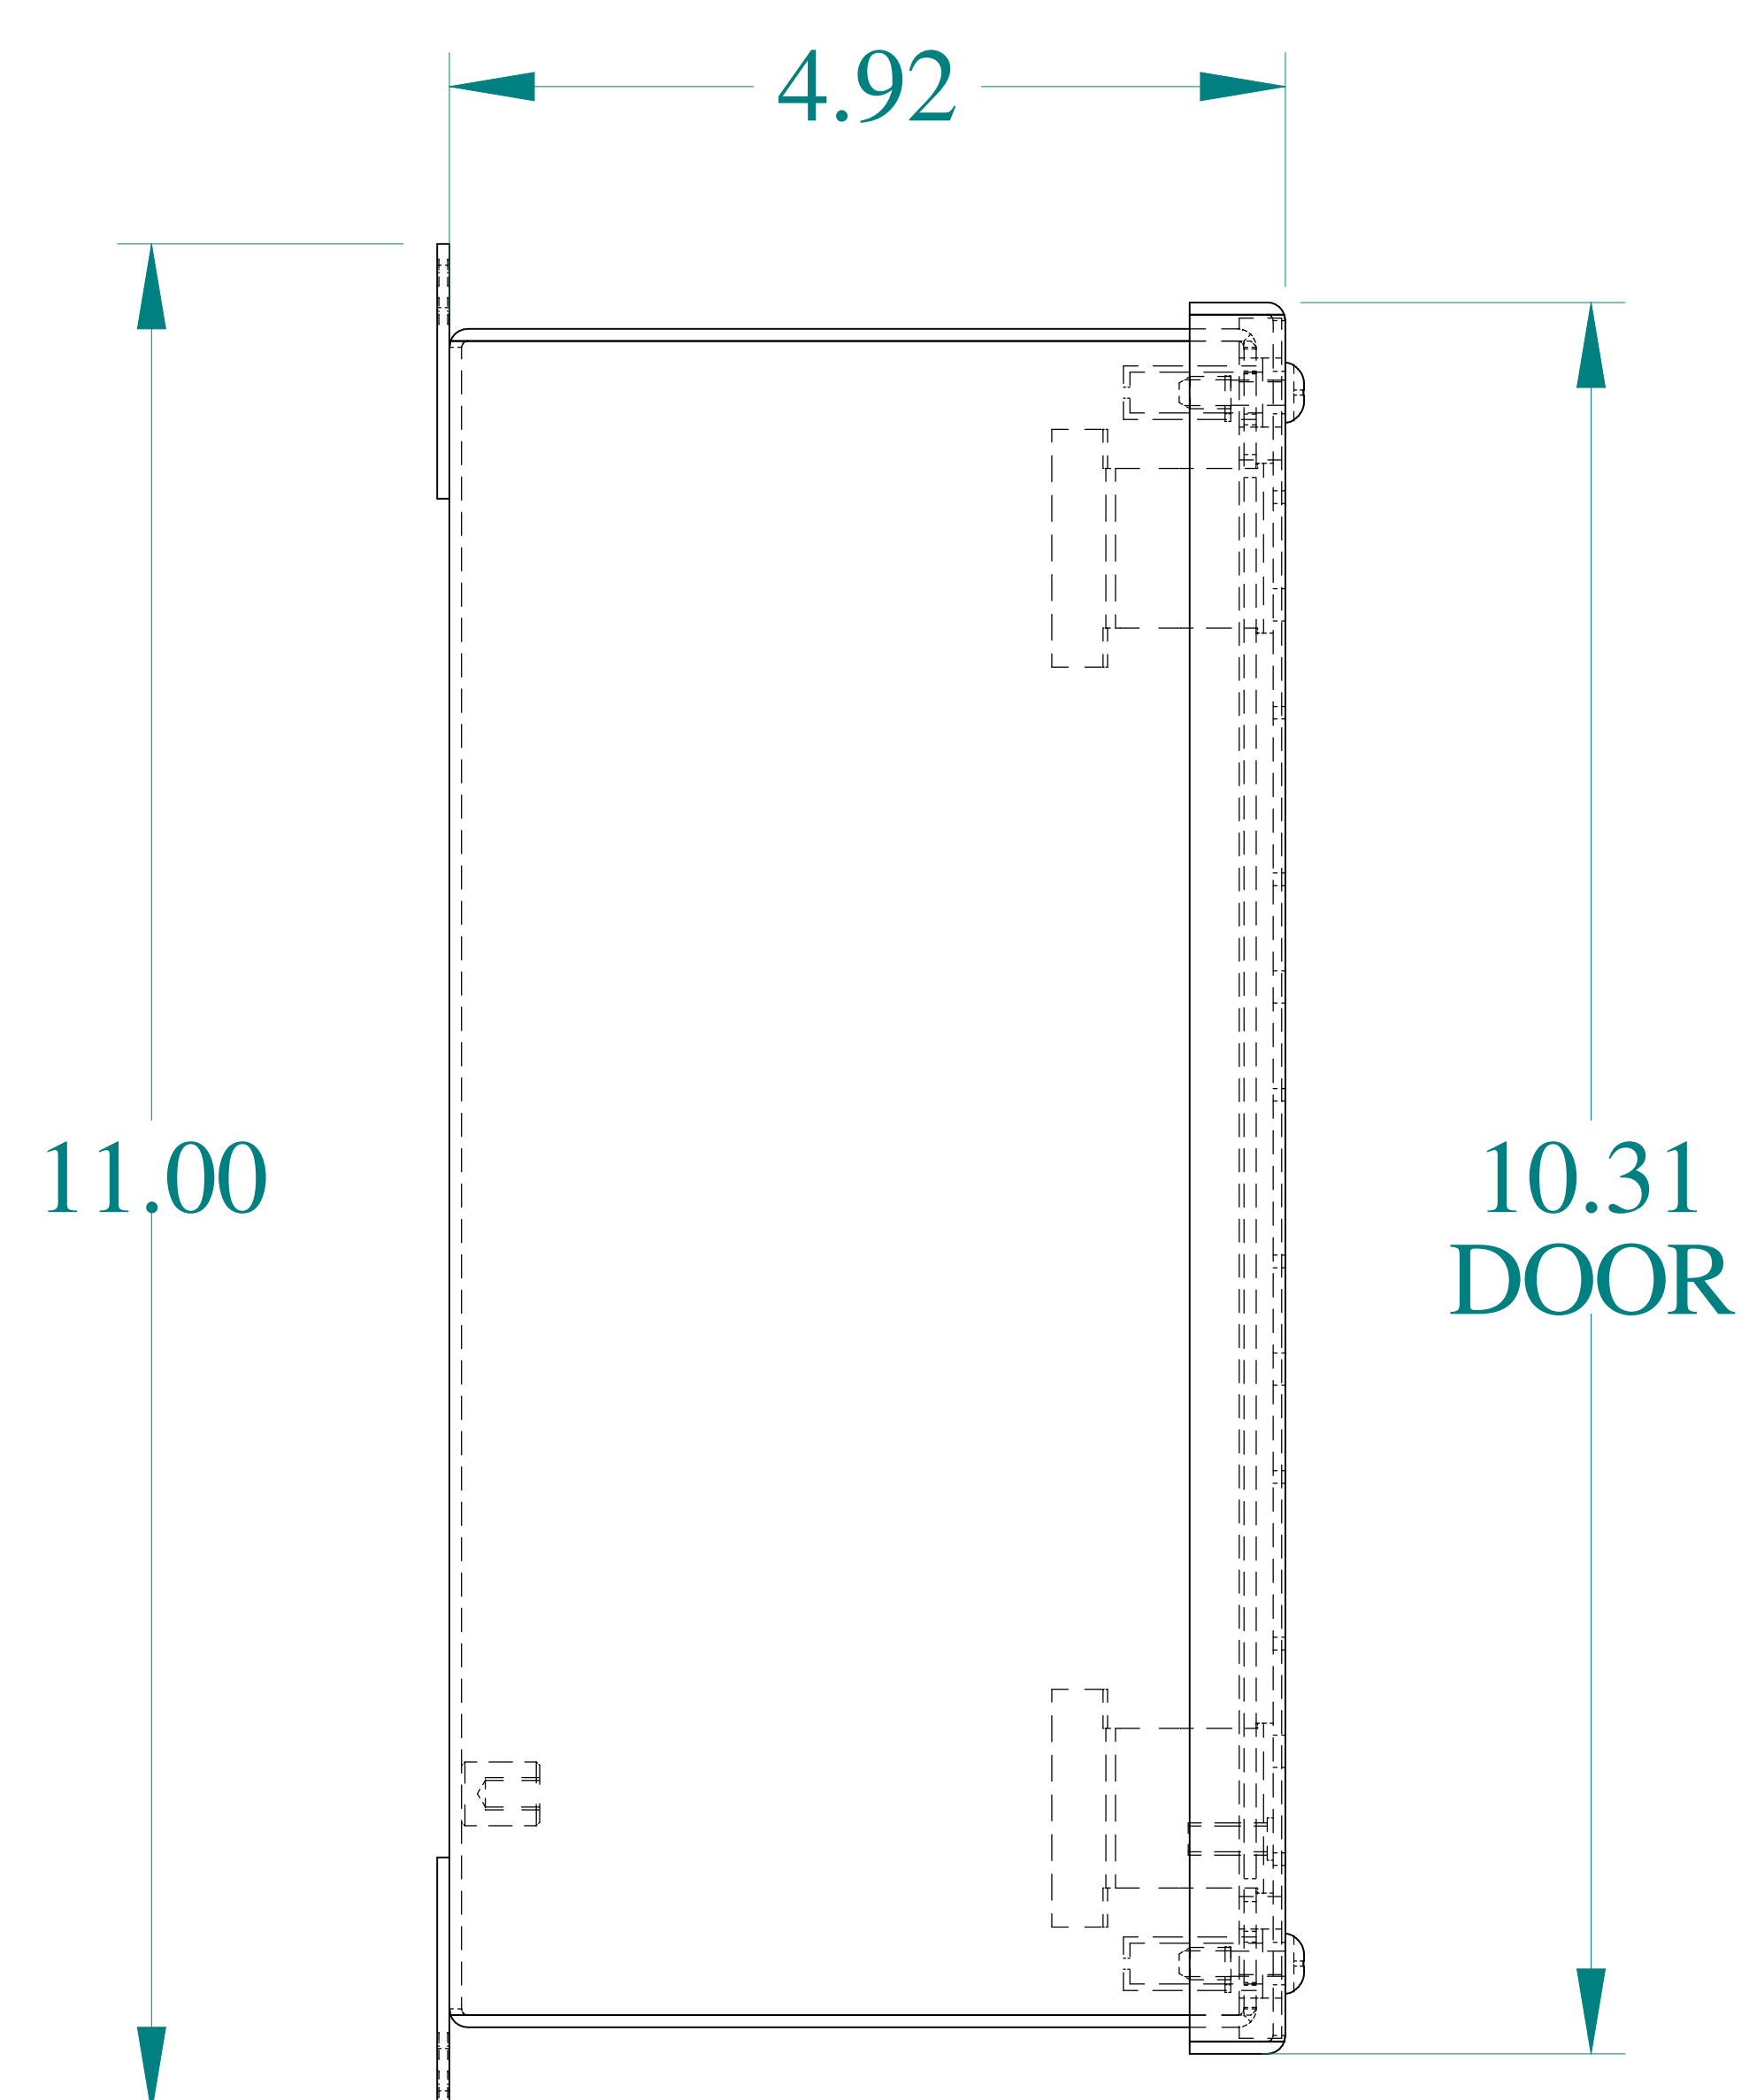

TOP VIEW

DETAIL Z
TYP

ISOMETRIC VIEWS

SIDE VIEW

FRONT VIEW

SIDE VIEW

BACK VIEW

BOTTOM VIEW

Data subject to change without notice.

Part # : 1437SSD

Date : Mar. 24, 2019

Link: www.hamdmfg.com/1437SSD