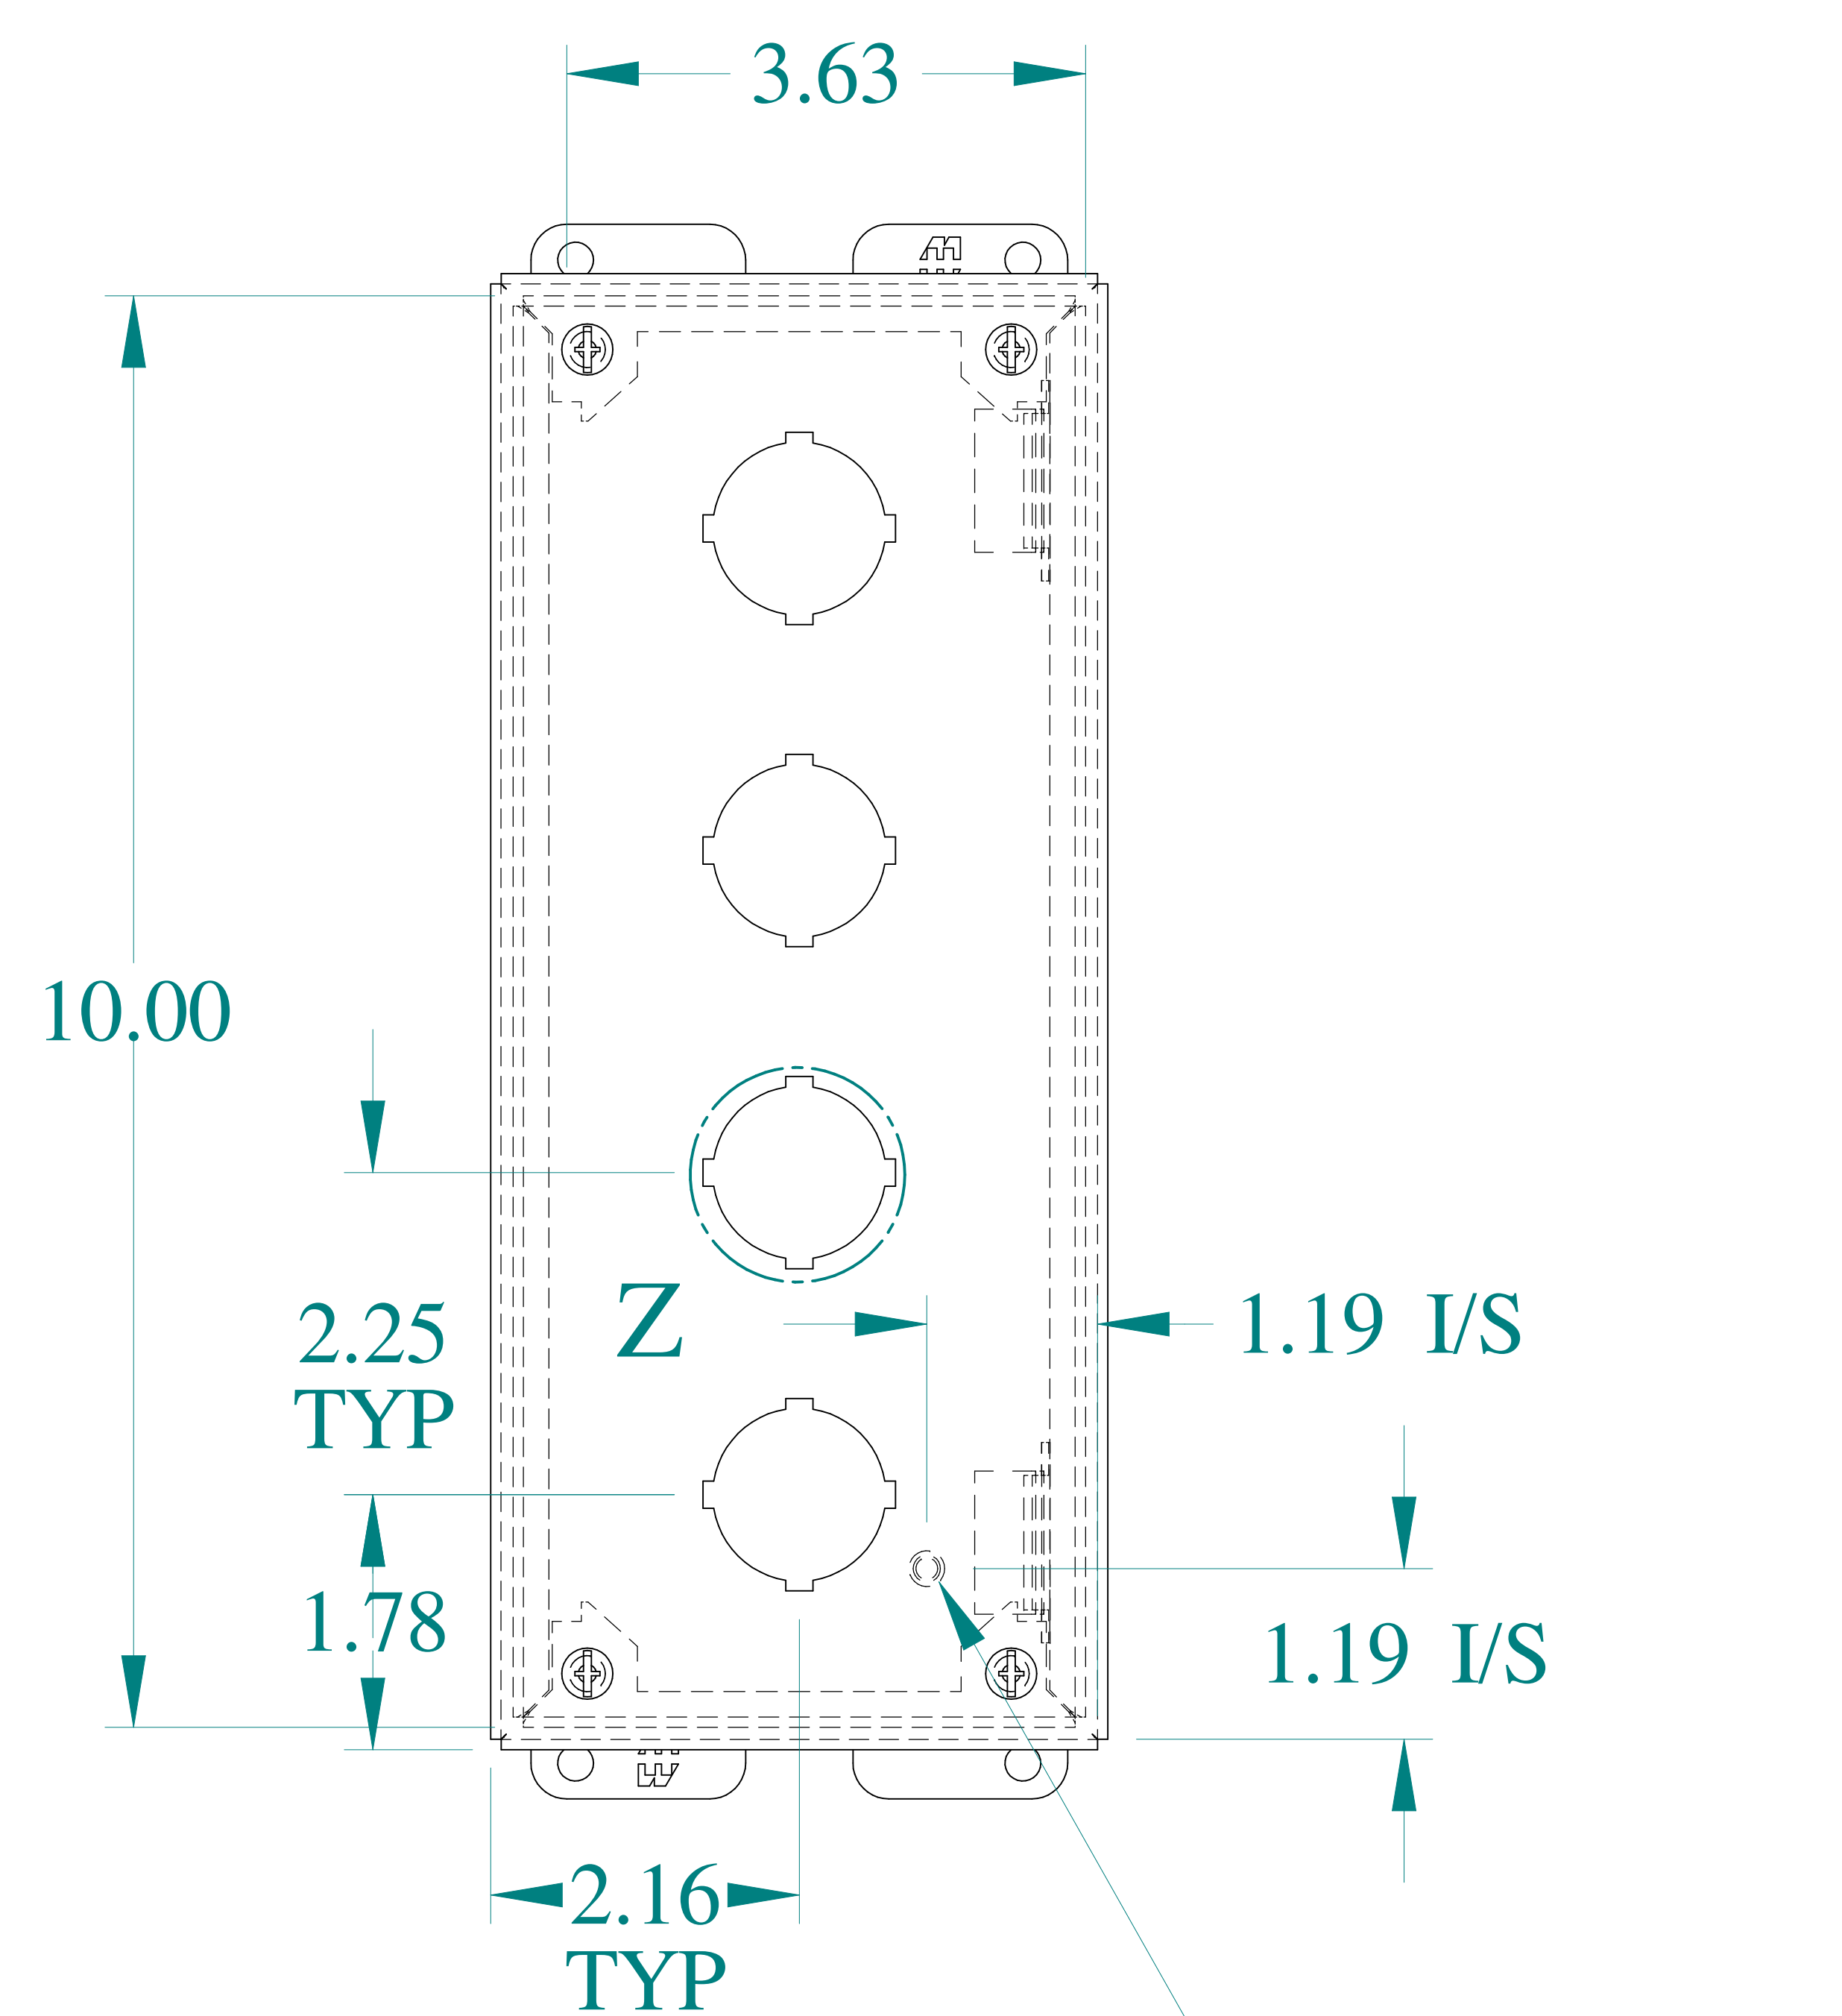

TOP VIEW

DETAIL Z
TYP

ISOMETRIC VIEWS

SIDE VIEW

FRONT VIEW

SIDE VIEW

BACK VIEW

BOTTOM VIEW

Data subject to change without notice.

Part # : 1437SSD

Date : Mar. 24, 2019

Link: www.hamdmfg.com/1437SSD