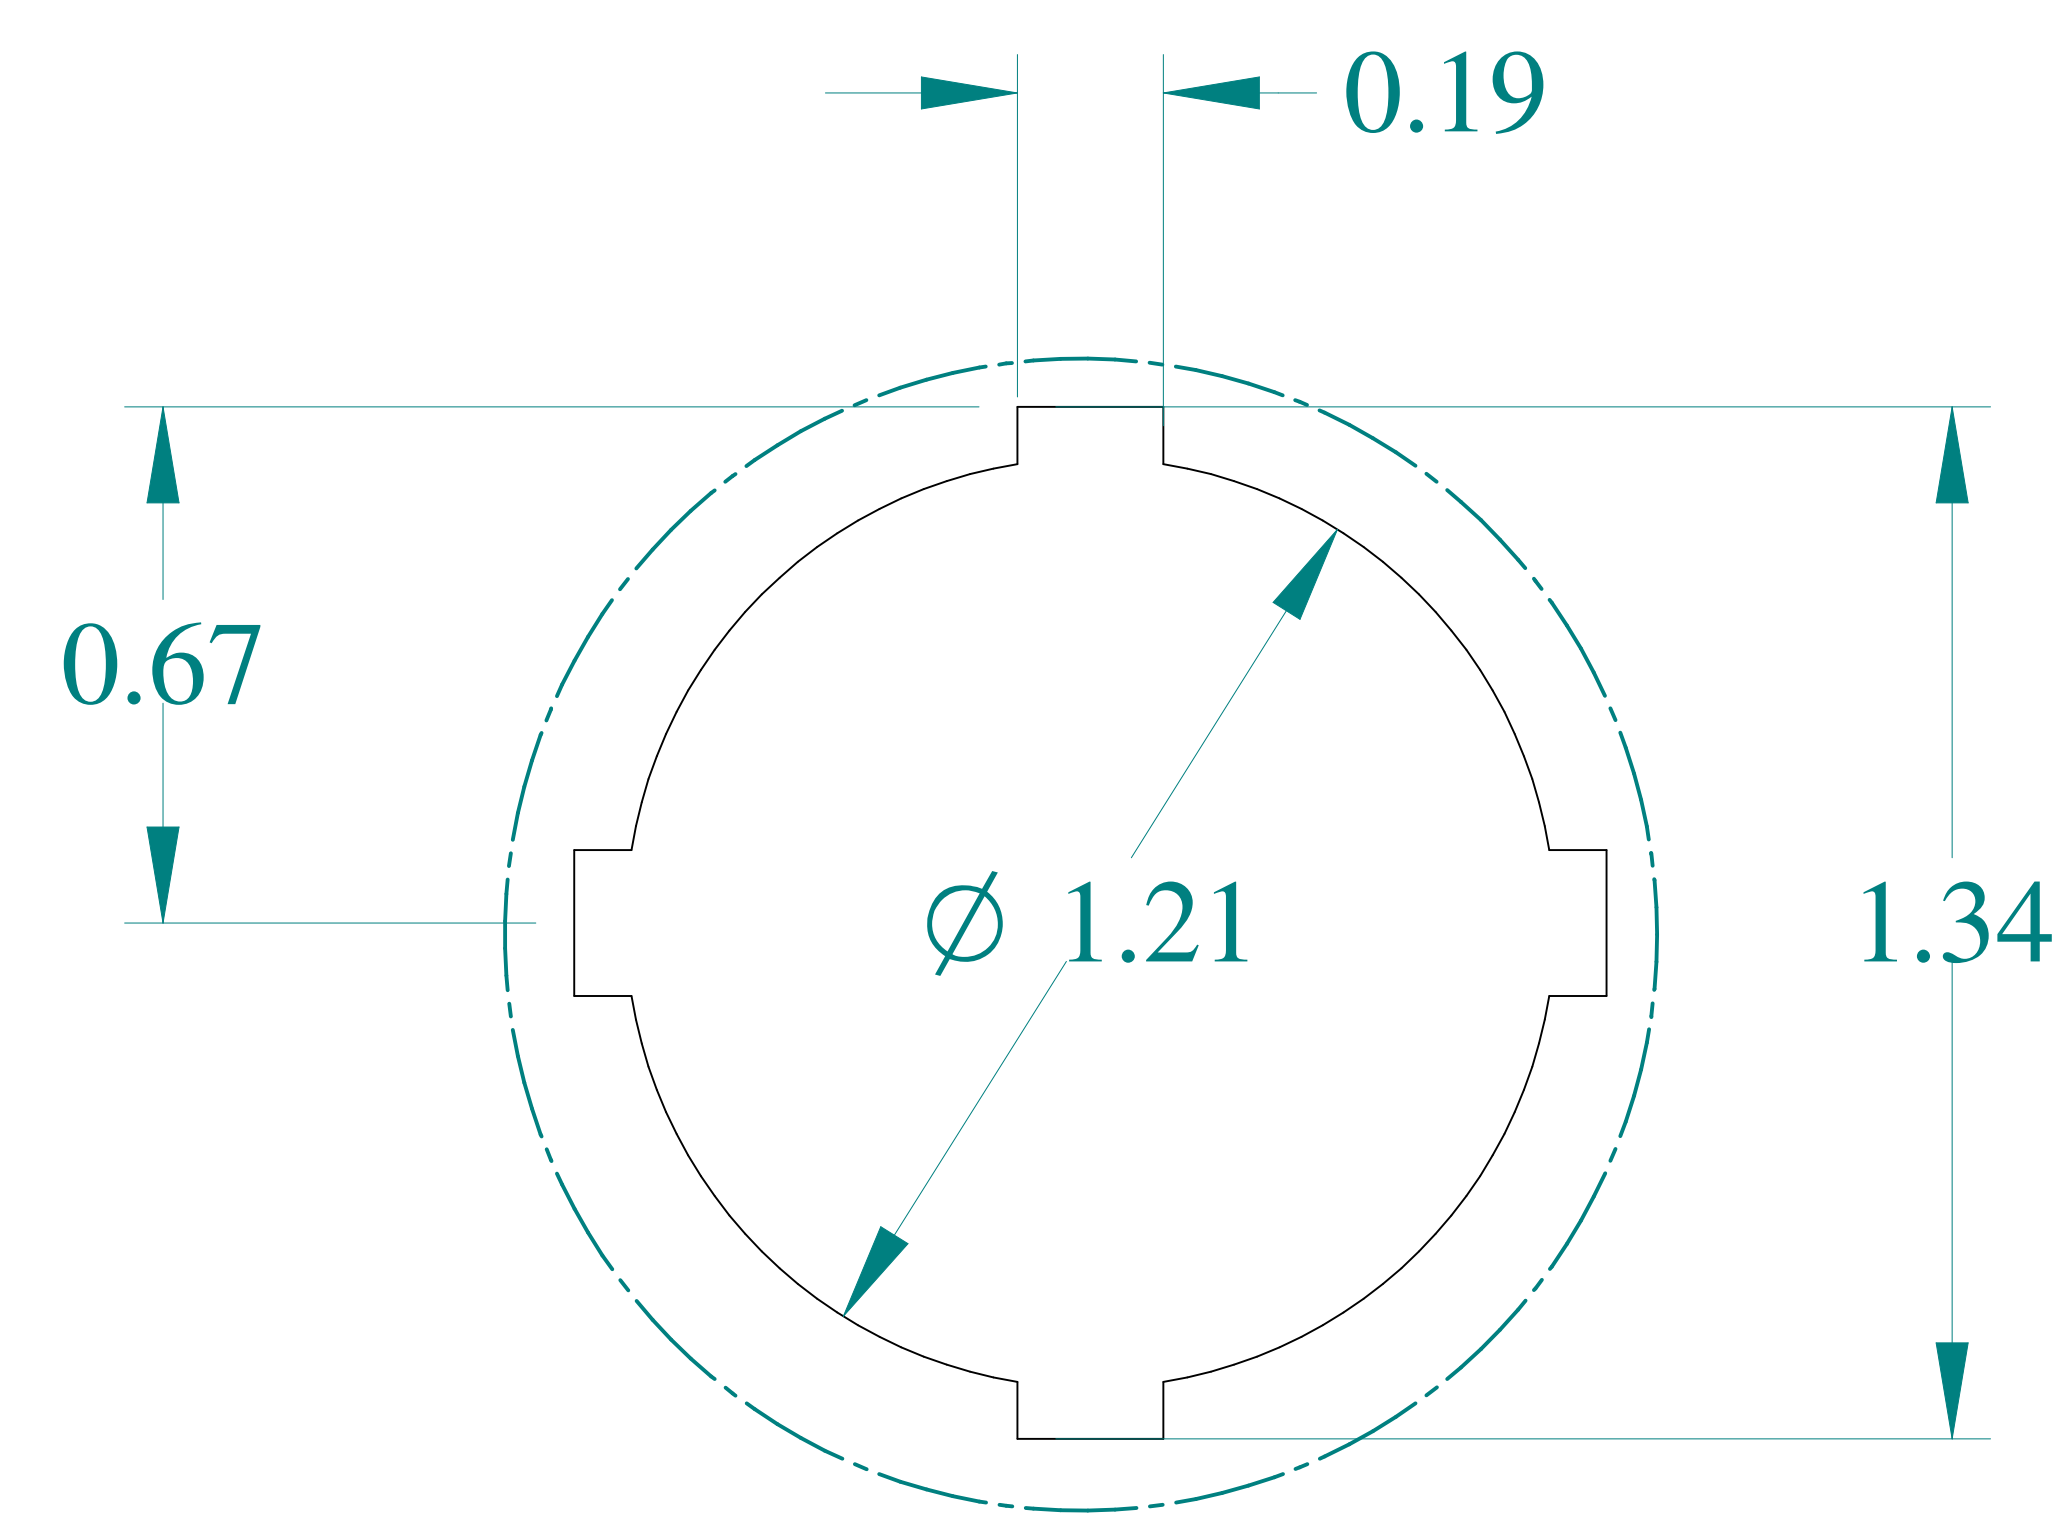

TOP VIEW

DETAIL Z
TYP

ISOMETRIC VIEWS

SIDE VIEW

FRONT VIEW

SIDE VIEW

BACK VIEW

BOTTOM VIEW

Data subject to change without notice.

Part # : 1437SSD

Date : Mar. 24, 2019

Link: www.hamdmfg.com/1437SSD