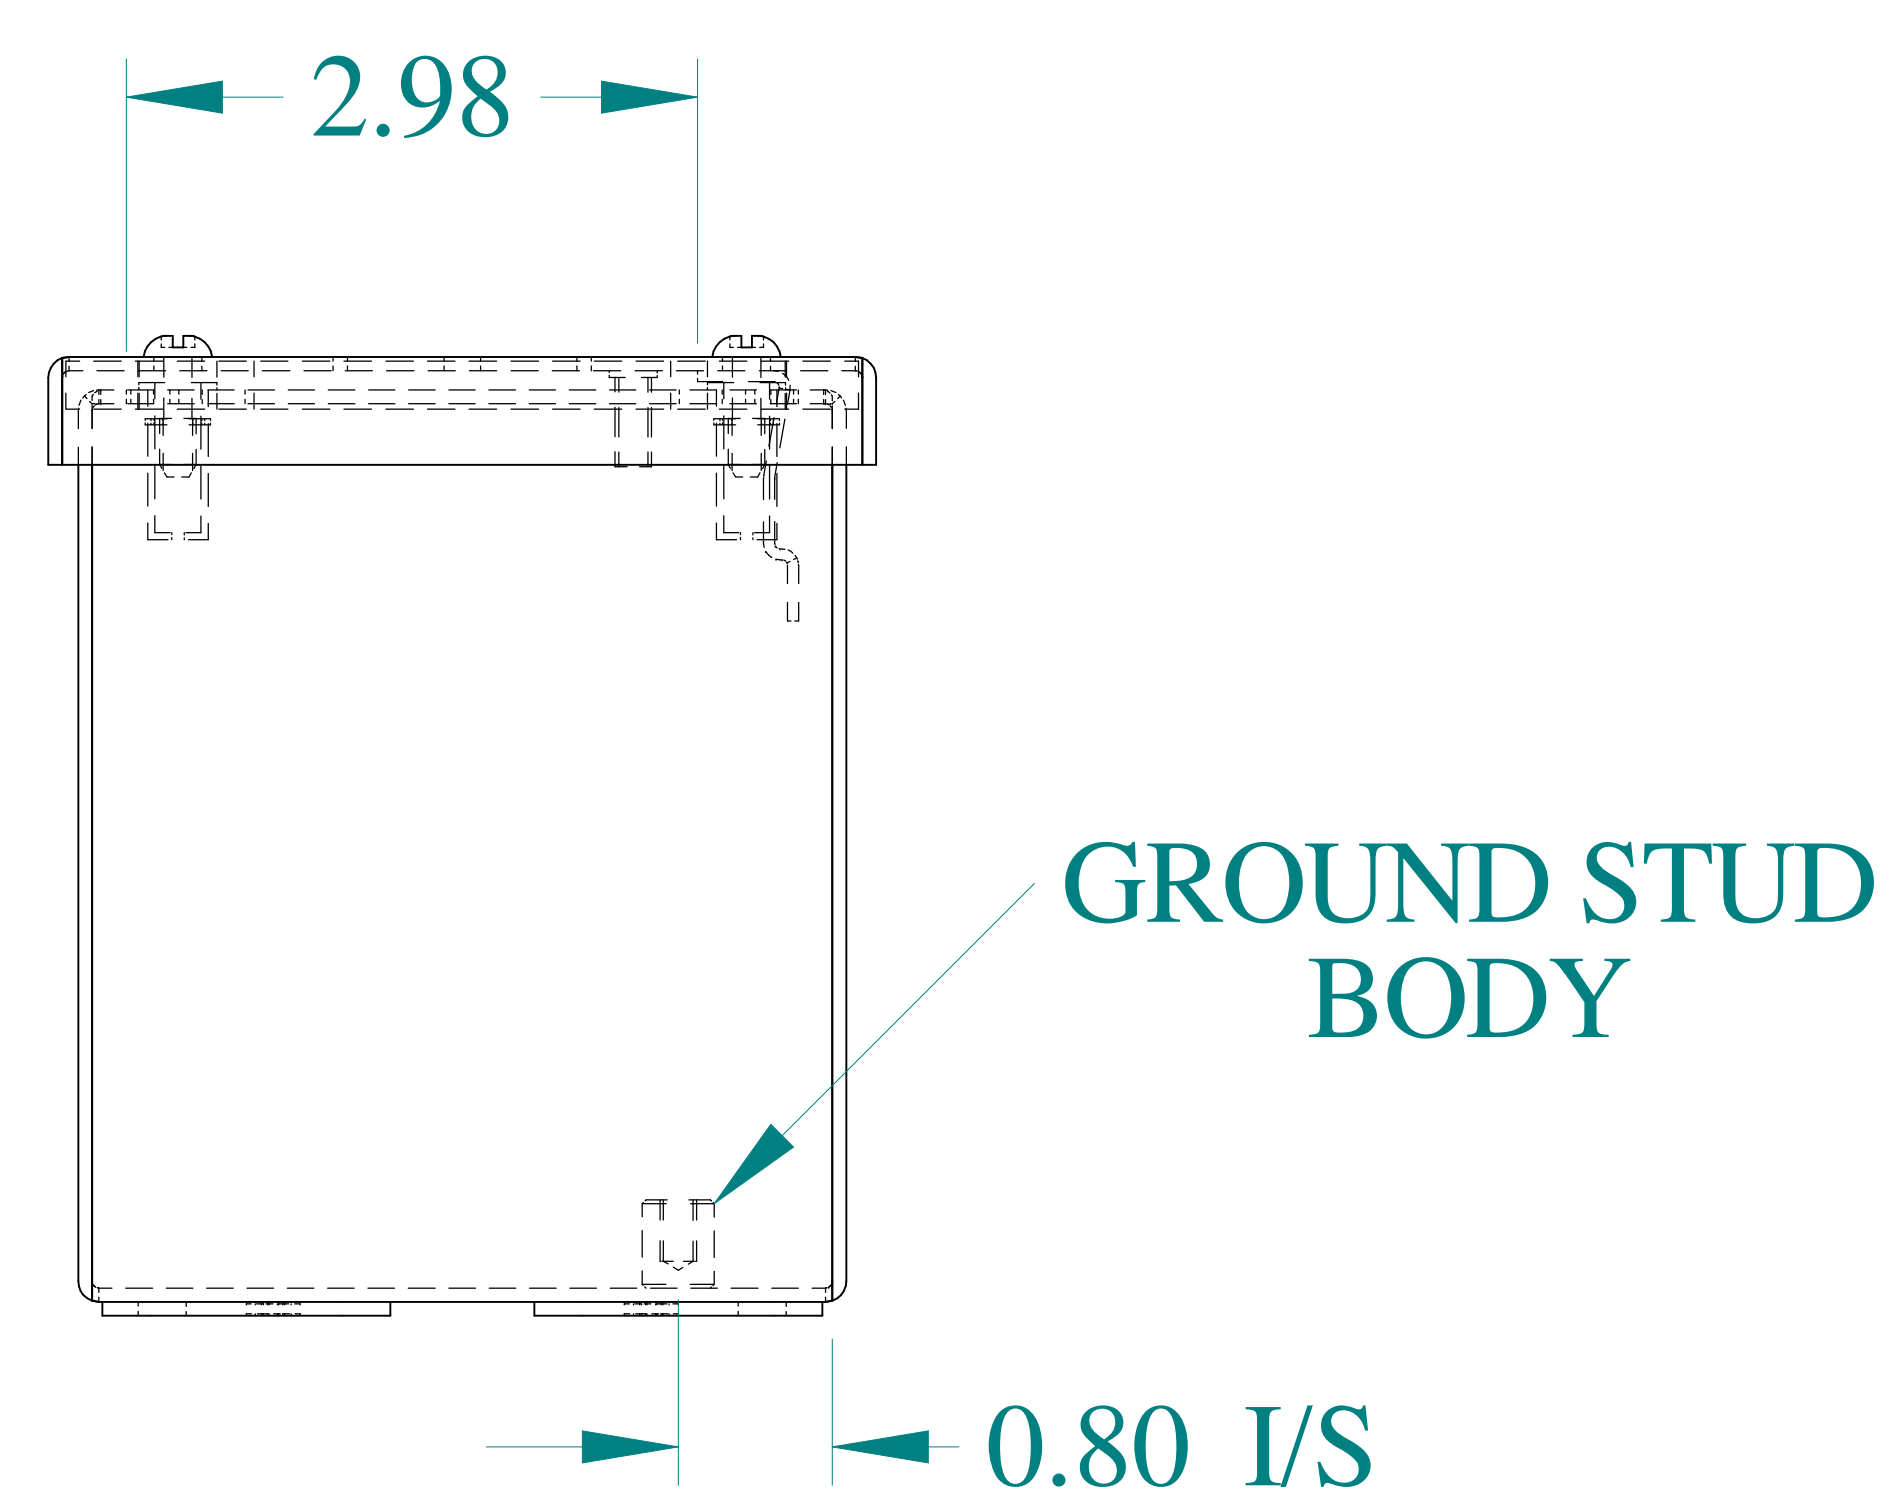

TOP VIEW

DETAIL Z
TYP

ISOMETRIC VIEWS

SIDE VIEW

FRONT VIEW

SIDE VIEW

BACK VIEW

BOTTOM VIEW

Data subject to change without notice.

Part # : 1437SSD

Date : Mar. 24, 2019

Link: www.hamdmfg.com/1437SSD