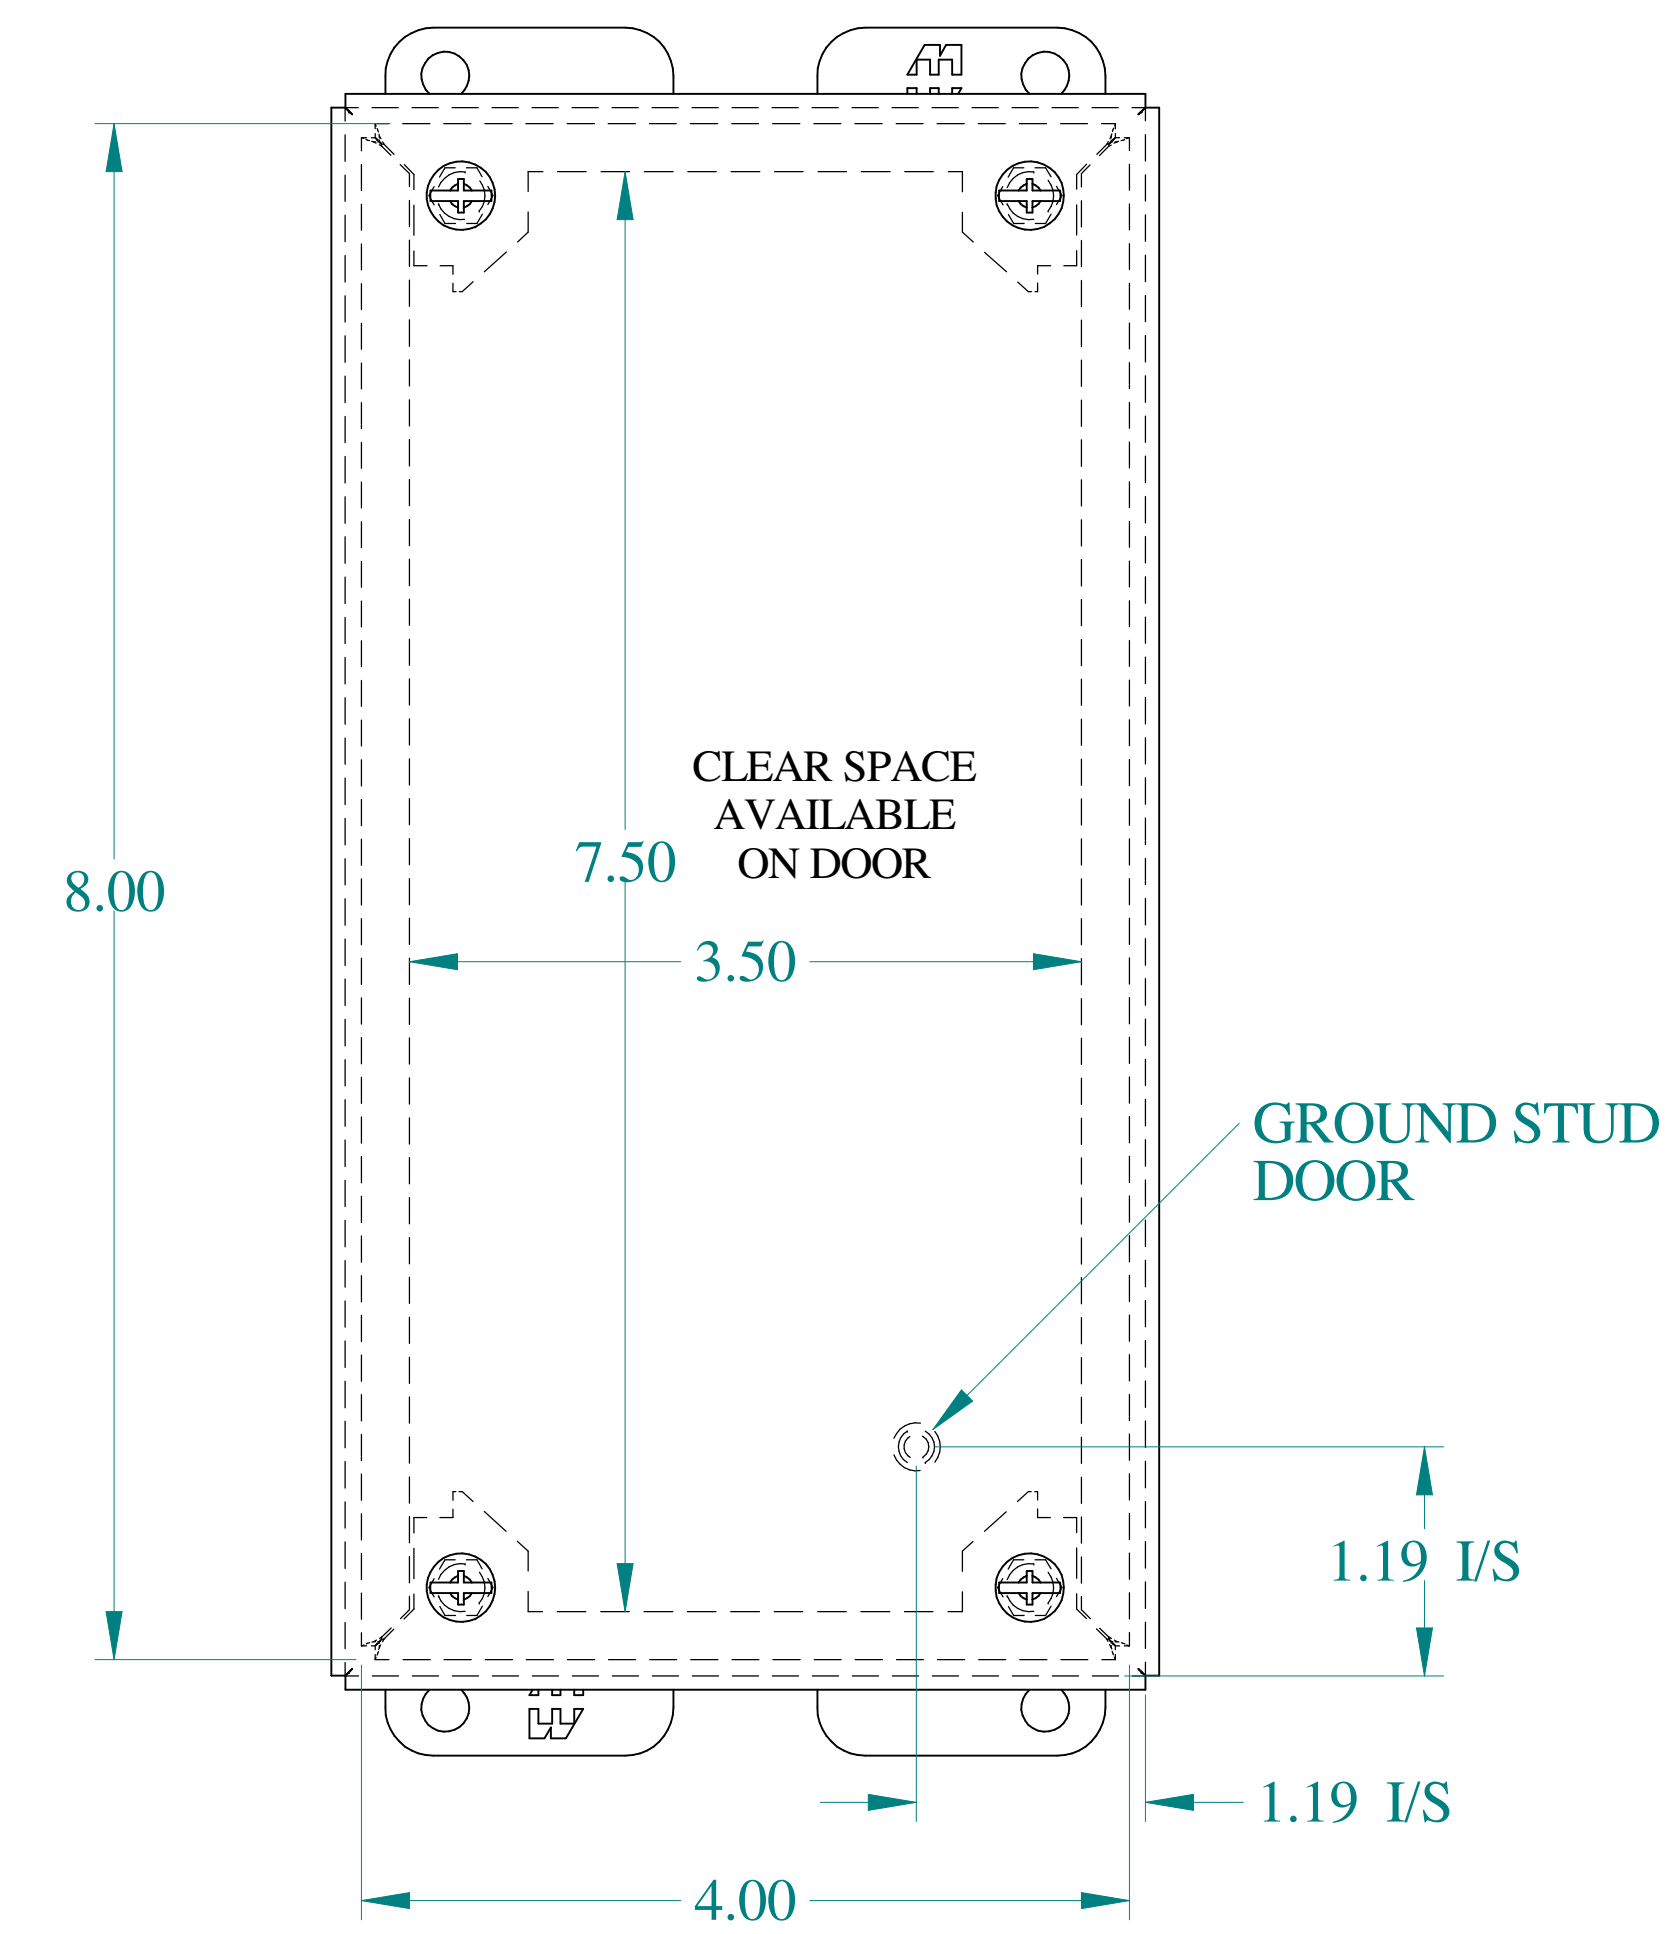

TOP VIEW

FRONT VIEW

BOTTOM VIEW

SIDE VIEW

SIDE VIEW

BACK VIEW

ISOMETRIC VIEWS

**HAMMOND
MANUFACTURING®**

W www.hammondmfg.com

Data subject to change without notice.

Part # : 1438C

Date : Mar. 24, 2019

Link:www.hammfg.com/1438C