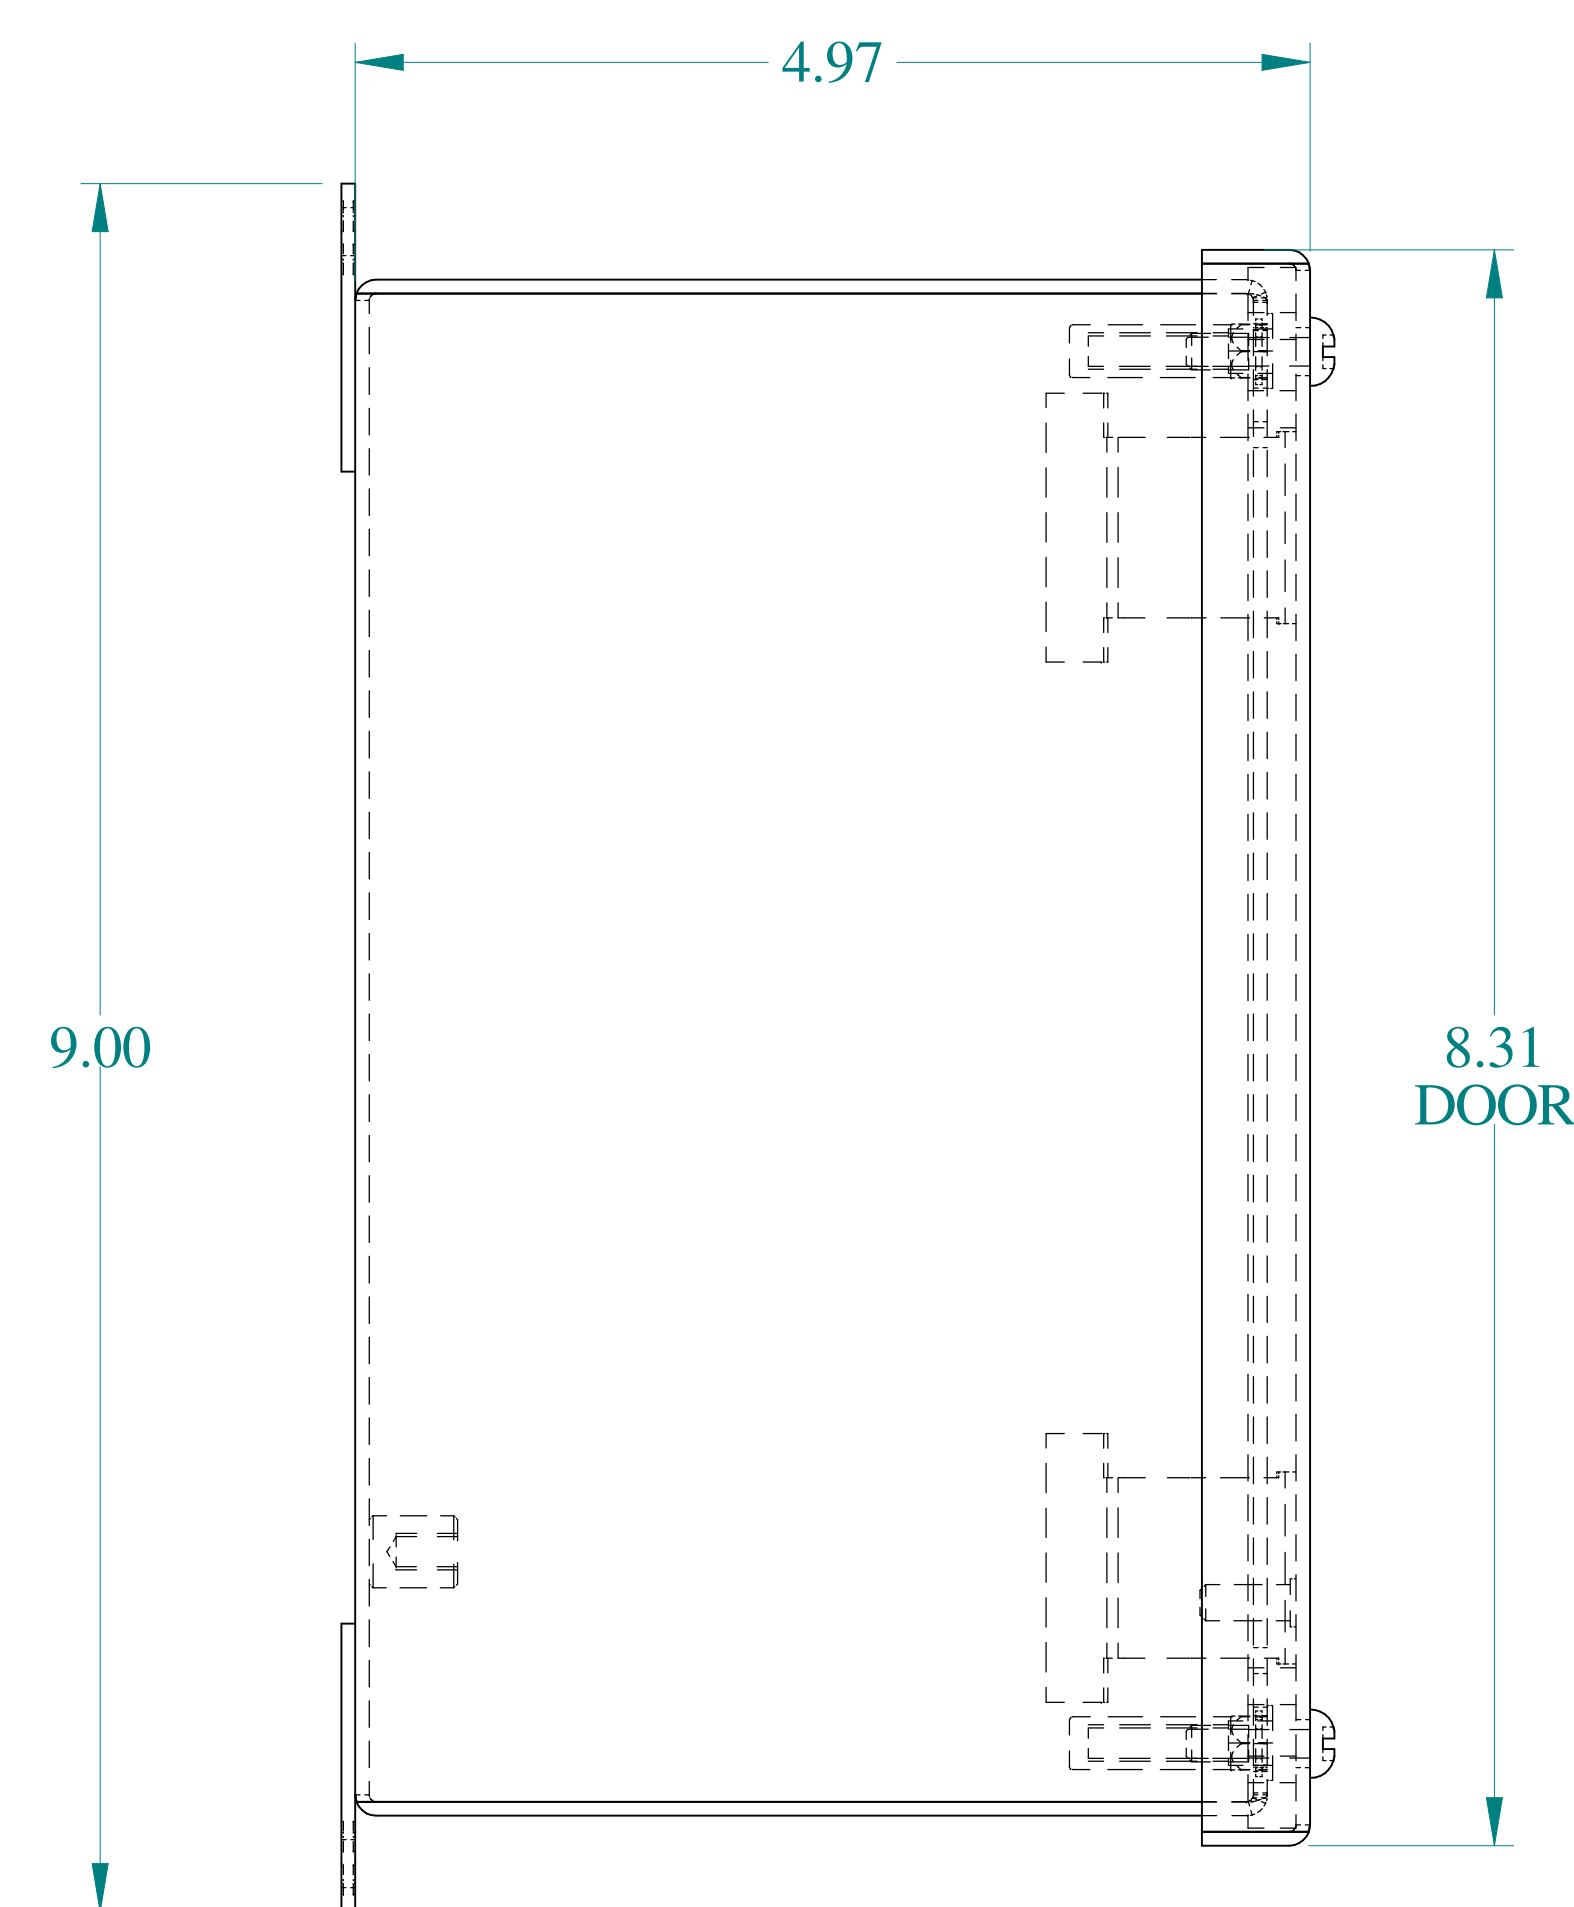

TOP VIEW

FRONT VIEW

BOTTOM VIEW

SIDE VIEW

SIDE VIEW

BACK VIEW

ISOMETRIC VIEWS

**HAMMOND
MANUFACTURING®**

W www.hammondmfg.com

Data subject to change without notice.

Part # : 1438C

Date : Mar. 24, 2019

Link:www.hammfg.com/1438C