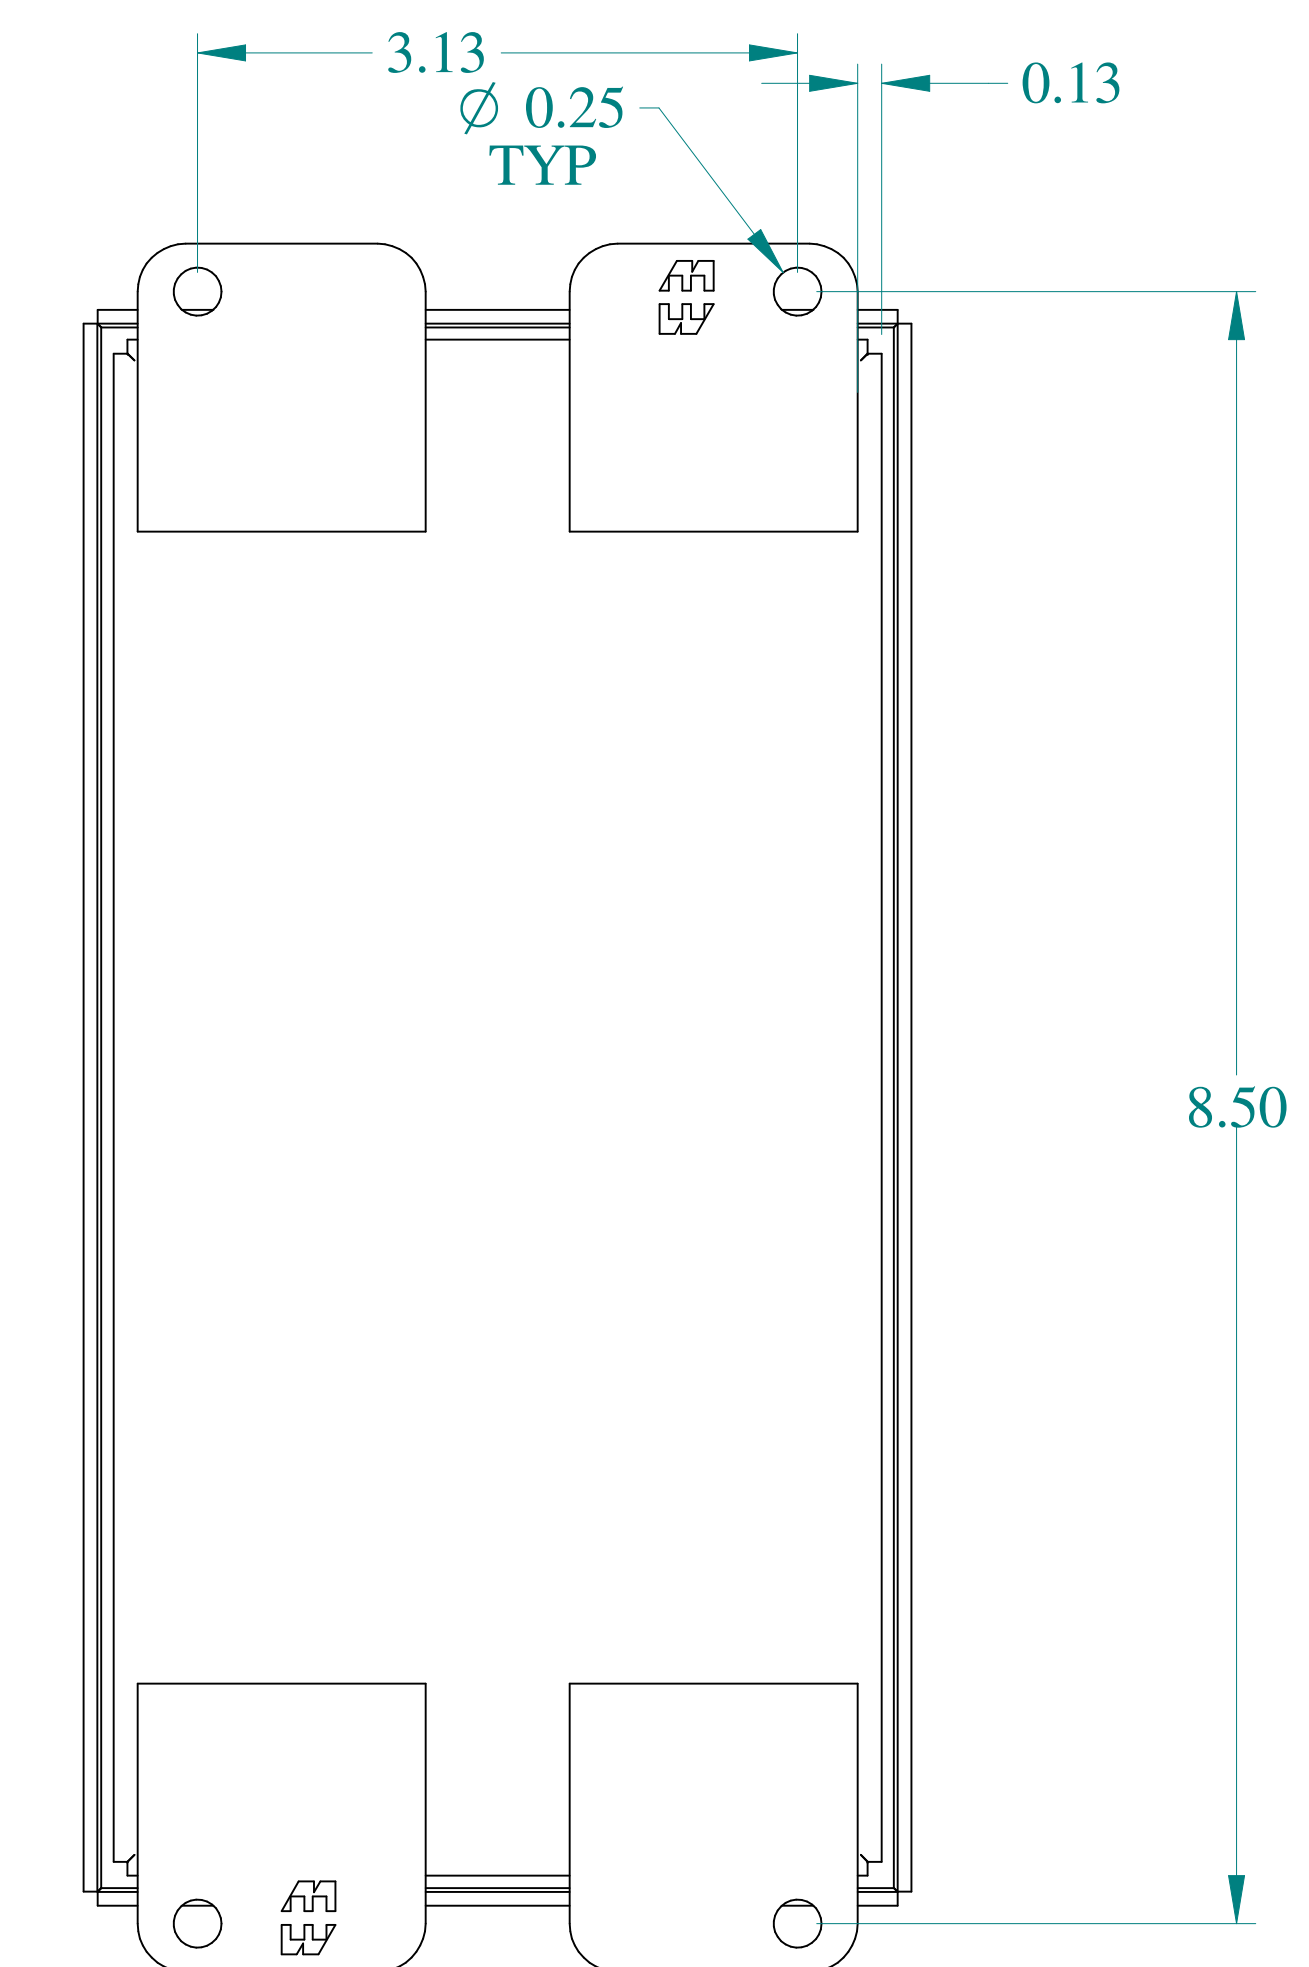

TOP VIEW

FRONT VIEW

BOTTOM VIEW

SIDE VIEW

SIDE VIEW

BACK VIEW

ISOMETRIC VIEWS

**HAMMOND
MANUFACTURING®**

W www.hammondmfg.com

Data subject to change without notice.

Part # : 1438C

Date : Mar. 24, 2019

Link:www.hammfg.com/1438C