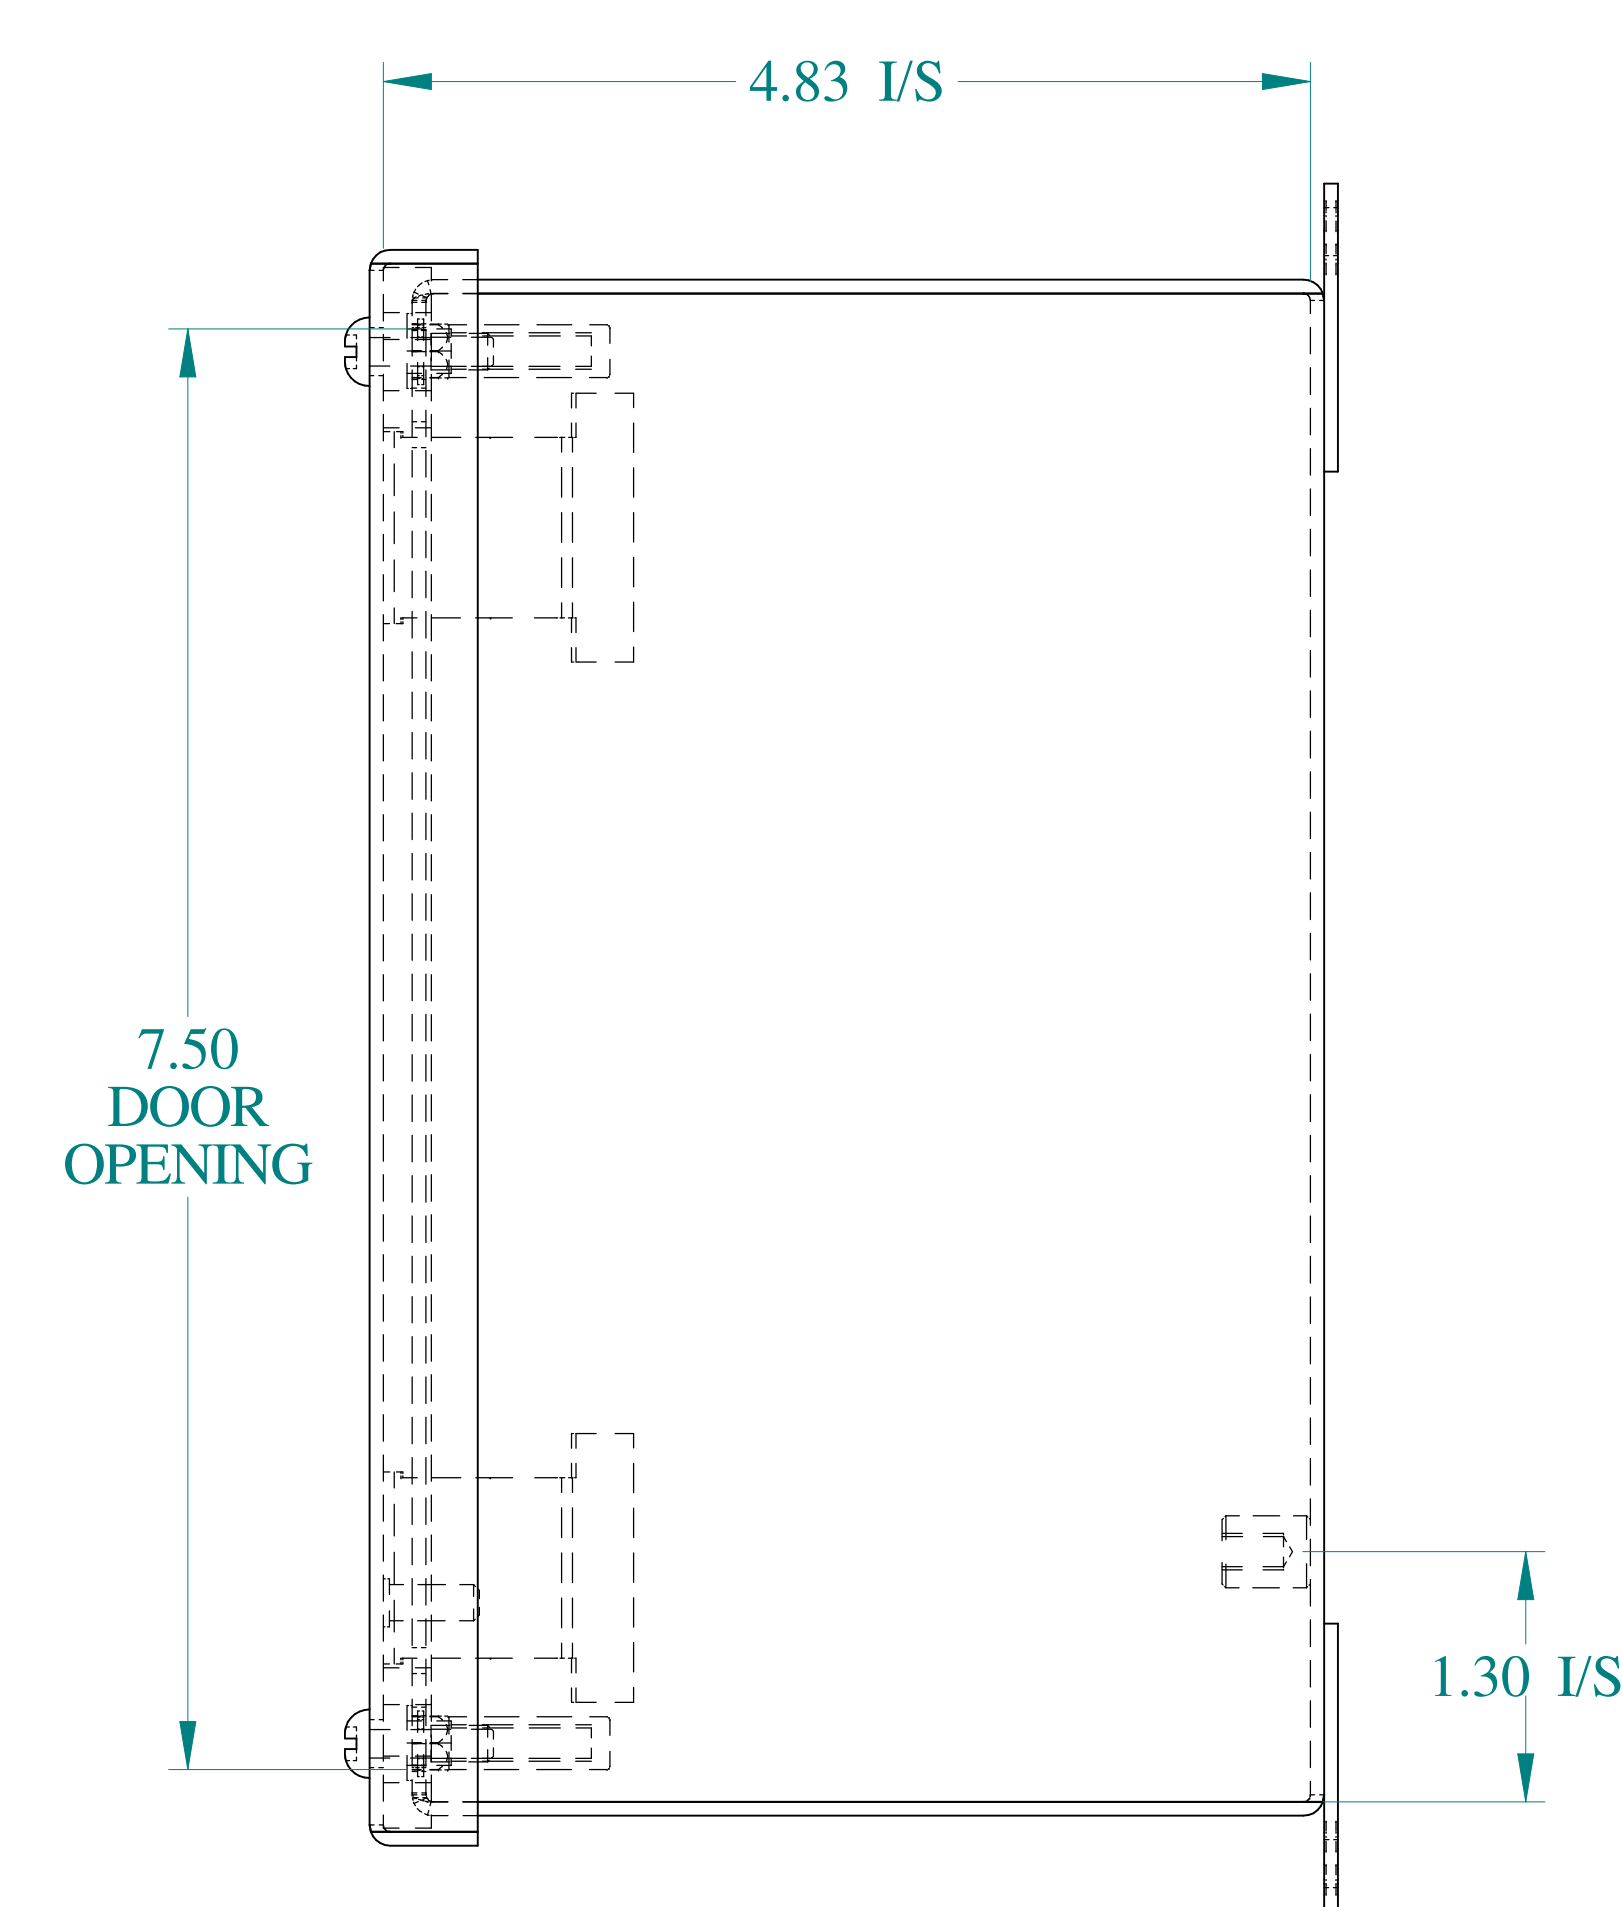

TOP VIEW

FRONT VIEW

BOTTOM VIEW

SIDE VIEW

SIDE VIEW

BACK VIEW

ISOMETRIC VIEWS

**HAMMOND
MANUFACTURING®**

W www.hammondmfg.com

Data subject to change without notice.

Part # : 1438C

Date : Mar. 24, 2019

Link:www.hammfg.com/1438C