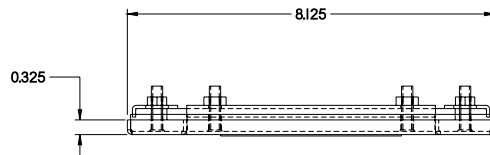

PART No. 1481WN4SS0905

for more information visit  
[www.hammfg.com](http://www.hammfg.com)

Data subject to change without notice

ISOMETRIC VIEW

TOP VIEW

REAR VIEW

FRONT VIEW

SIDE VIEW