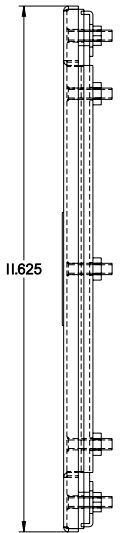

PART No. 1481WN4SS0905

for more information visit  
[www.hammfg.com](http://www.hammfg.com)

Data subject to change without notice

ISOMETRIC VIEW

TOP VIEW

REAR VIEW

FRONT VIEW

SIDE VIEW