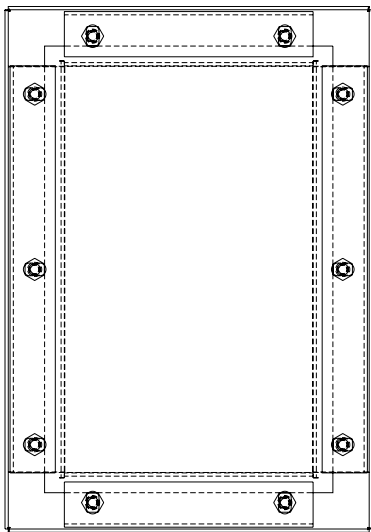

PART No. 1481WN4SS0905

for more information visit  
[www.hammfg.com](http://www.hammfg.com)

Data subject to change without notice

ISOMETRIC VIEW

TOP VIEW

REAR VIEW

FRONT VIEW

SIDE VIEW