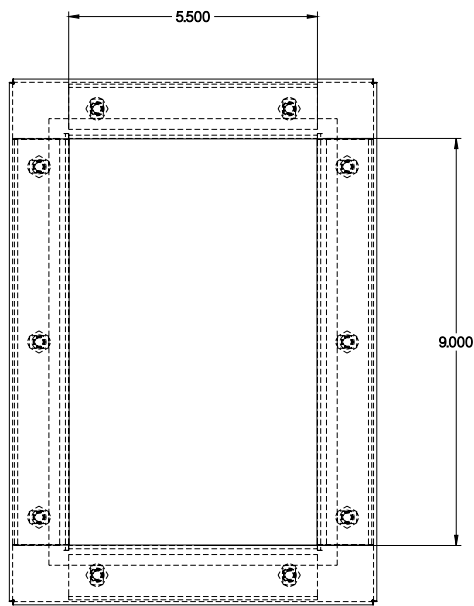

PART No. 1481WN4SS0905

for more information visit  
[www.hammfg.com](http://www.hammfg.com)

Data subject to change without notice

ISOMETRIC VIEW

TOP VIEW

REAR VIEW

FRONT VIEW

SIDE VIEW